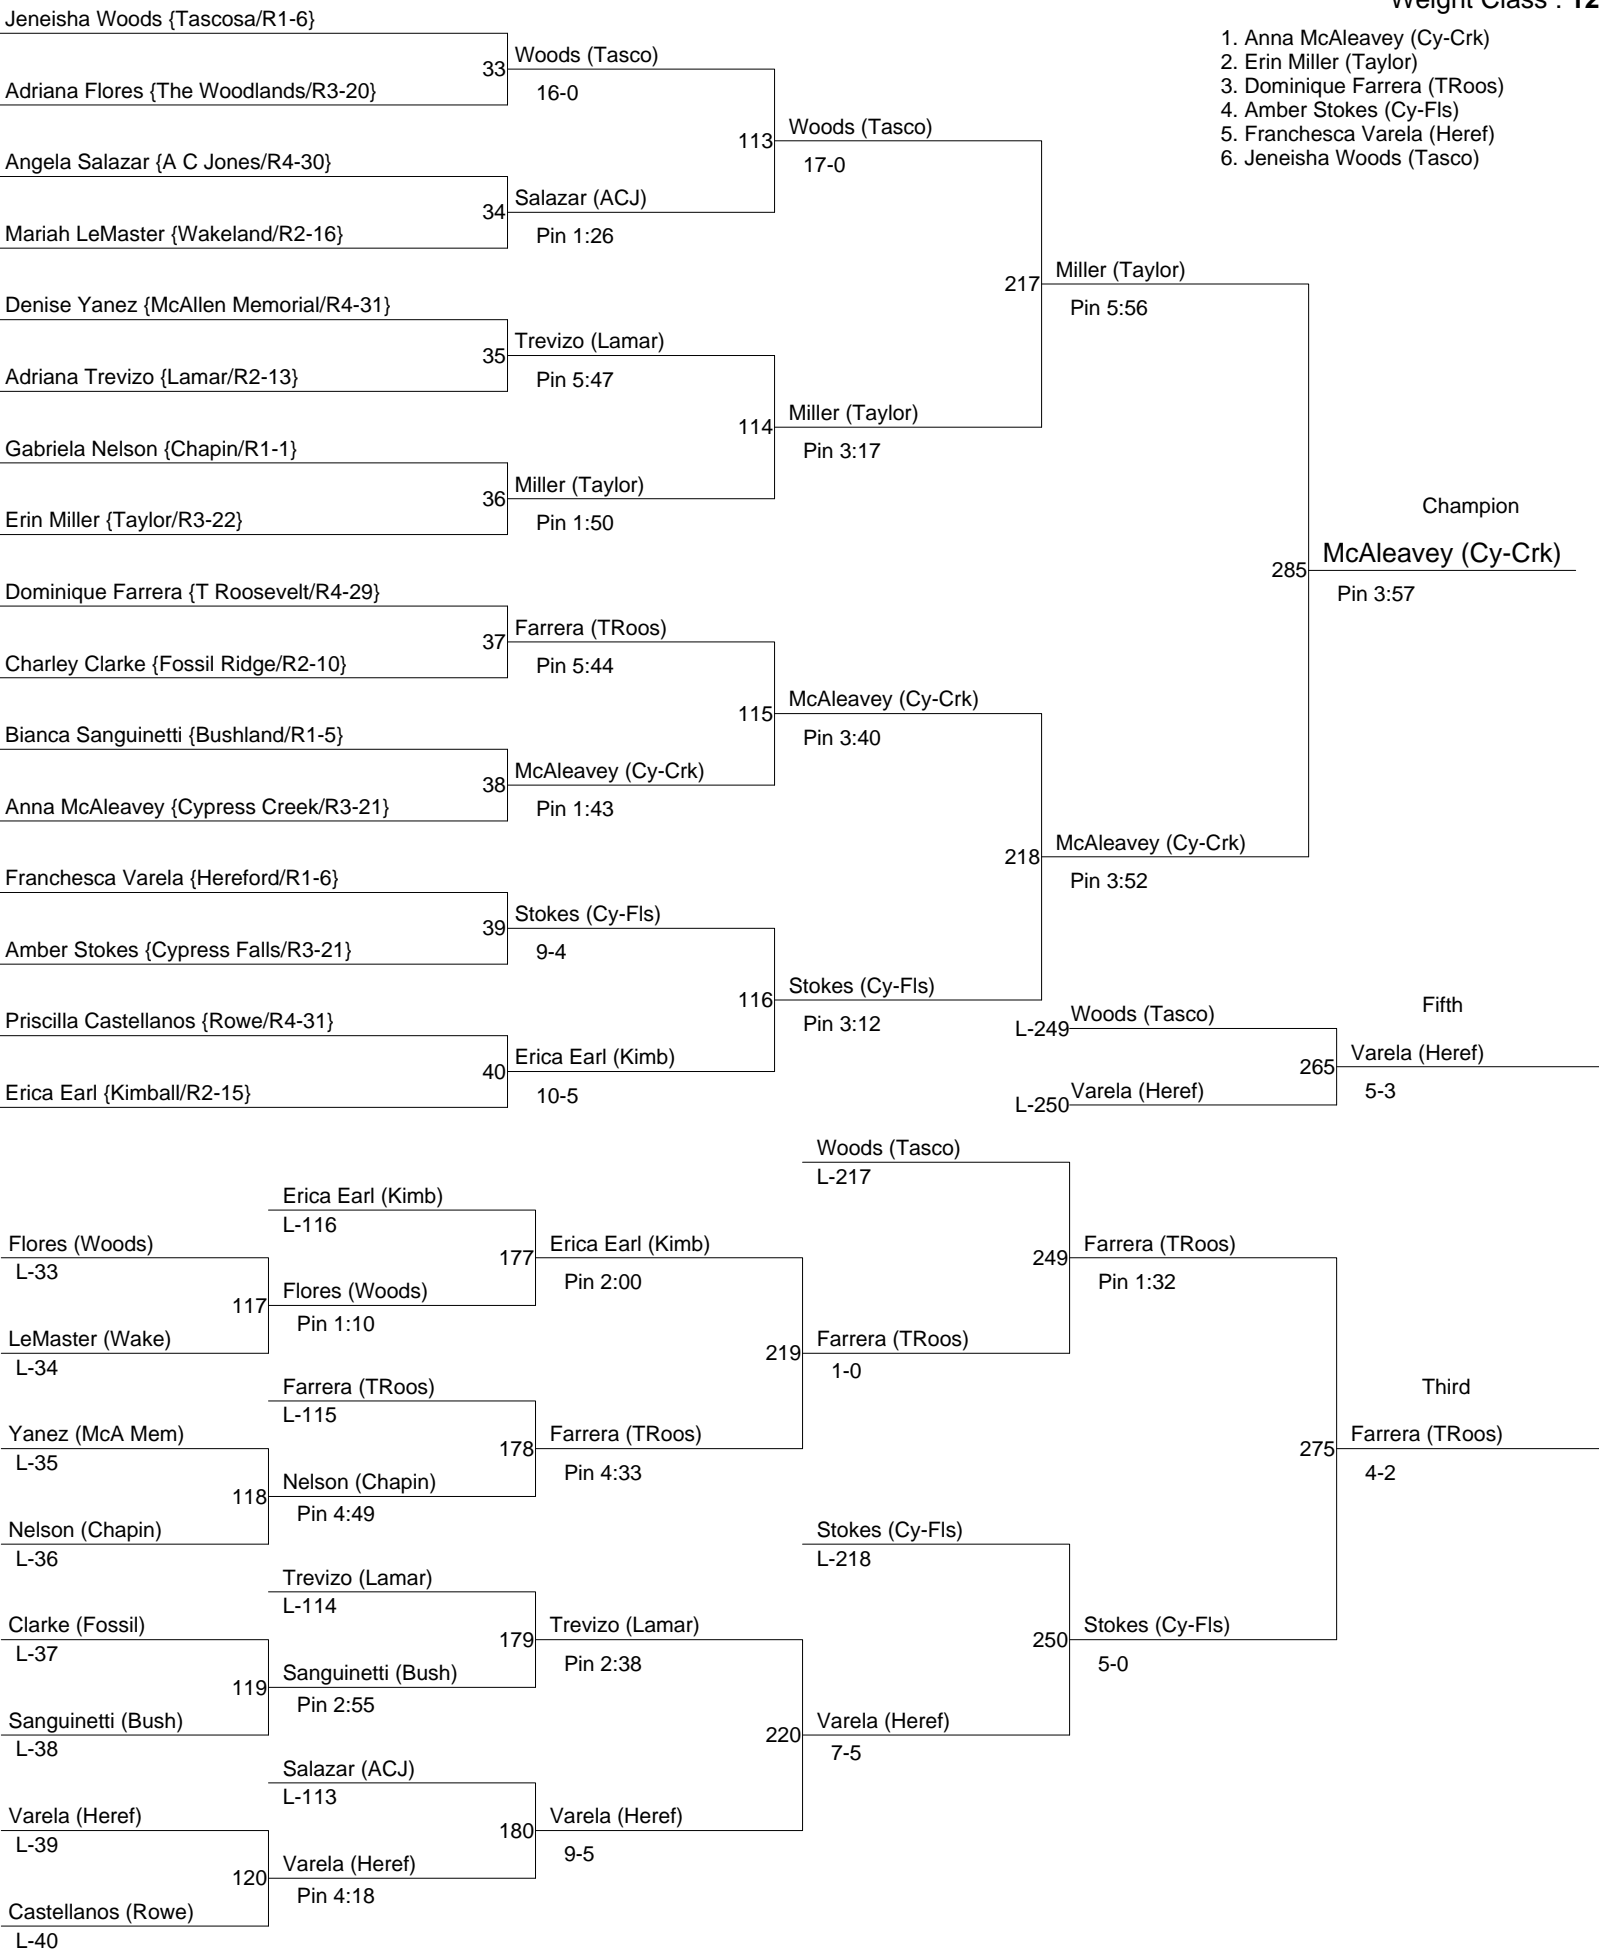

2010 Girls UIL State Championships

Weight Class : 95

2010 Girls UIL State Championships

Weight Class : 102

2010 Girls UIL State Championships

Weight Class : 110

2010 Girls UIL State Championships

Weight Class : 119

2010 Girls UIL State Championships

Weight Class : 128

2010 Girls UIL State Championships

Weight Class : 138

2010 Girls UIL State Championships

Weight Class : 148

2010 Girls UIL State Championships

Weight Class : 165