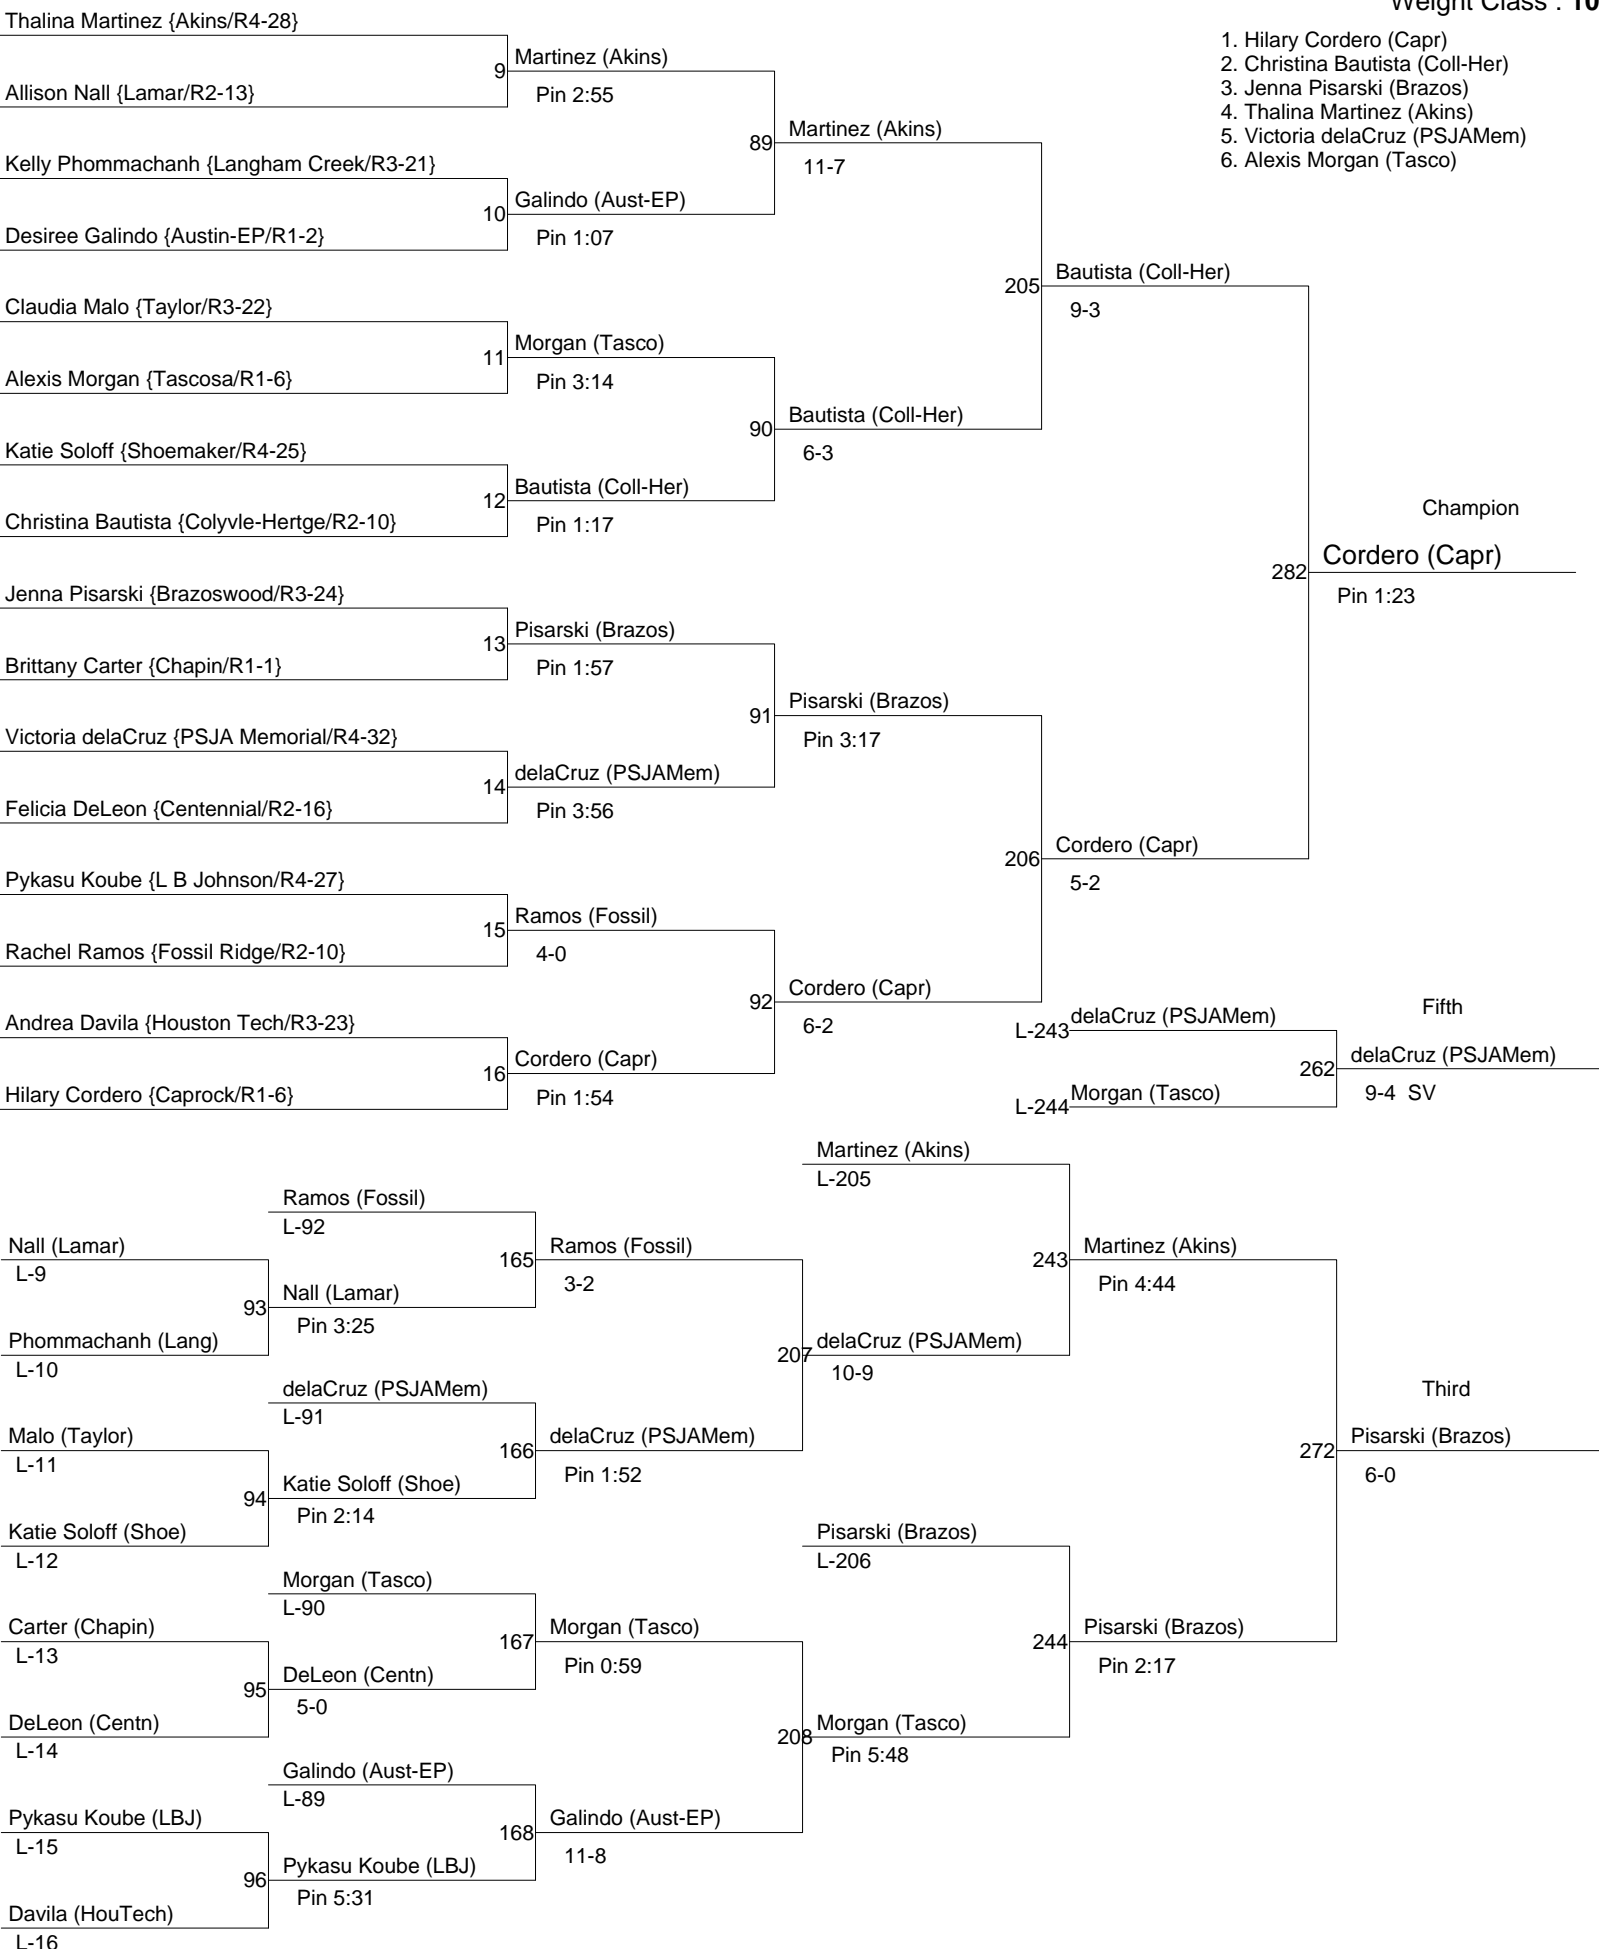

2010 Girls UIL State Championships

Weight Class : 95

2010 Girls UIL State Championships

Weight Class : 102

2010 Girls UIL State Championships

Weight Class : 110

2010 Girls UIL State Championships

Weight Class : 119

2010 Girls UIL State Championships

Weight Class : 128

2010 Girls UIL State Championships

Weight Class : 138

2010 Girls UIL State Championships

Weight Class : 148

2010 Girls UIL State Championships

Weight Class : 165