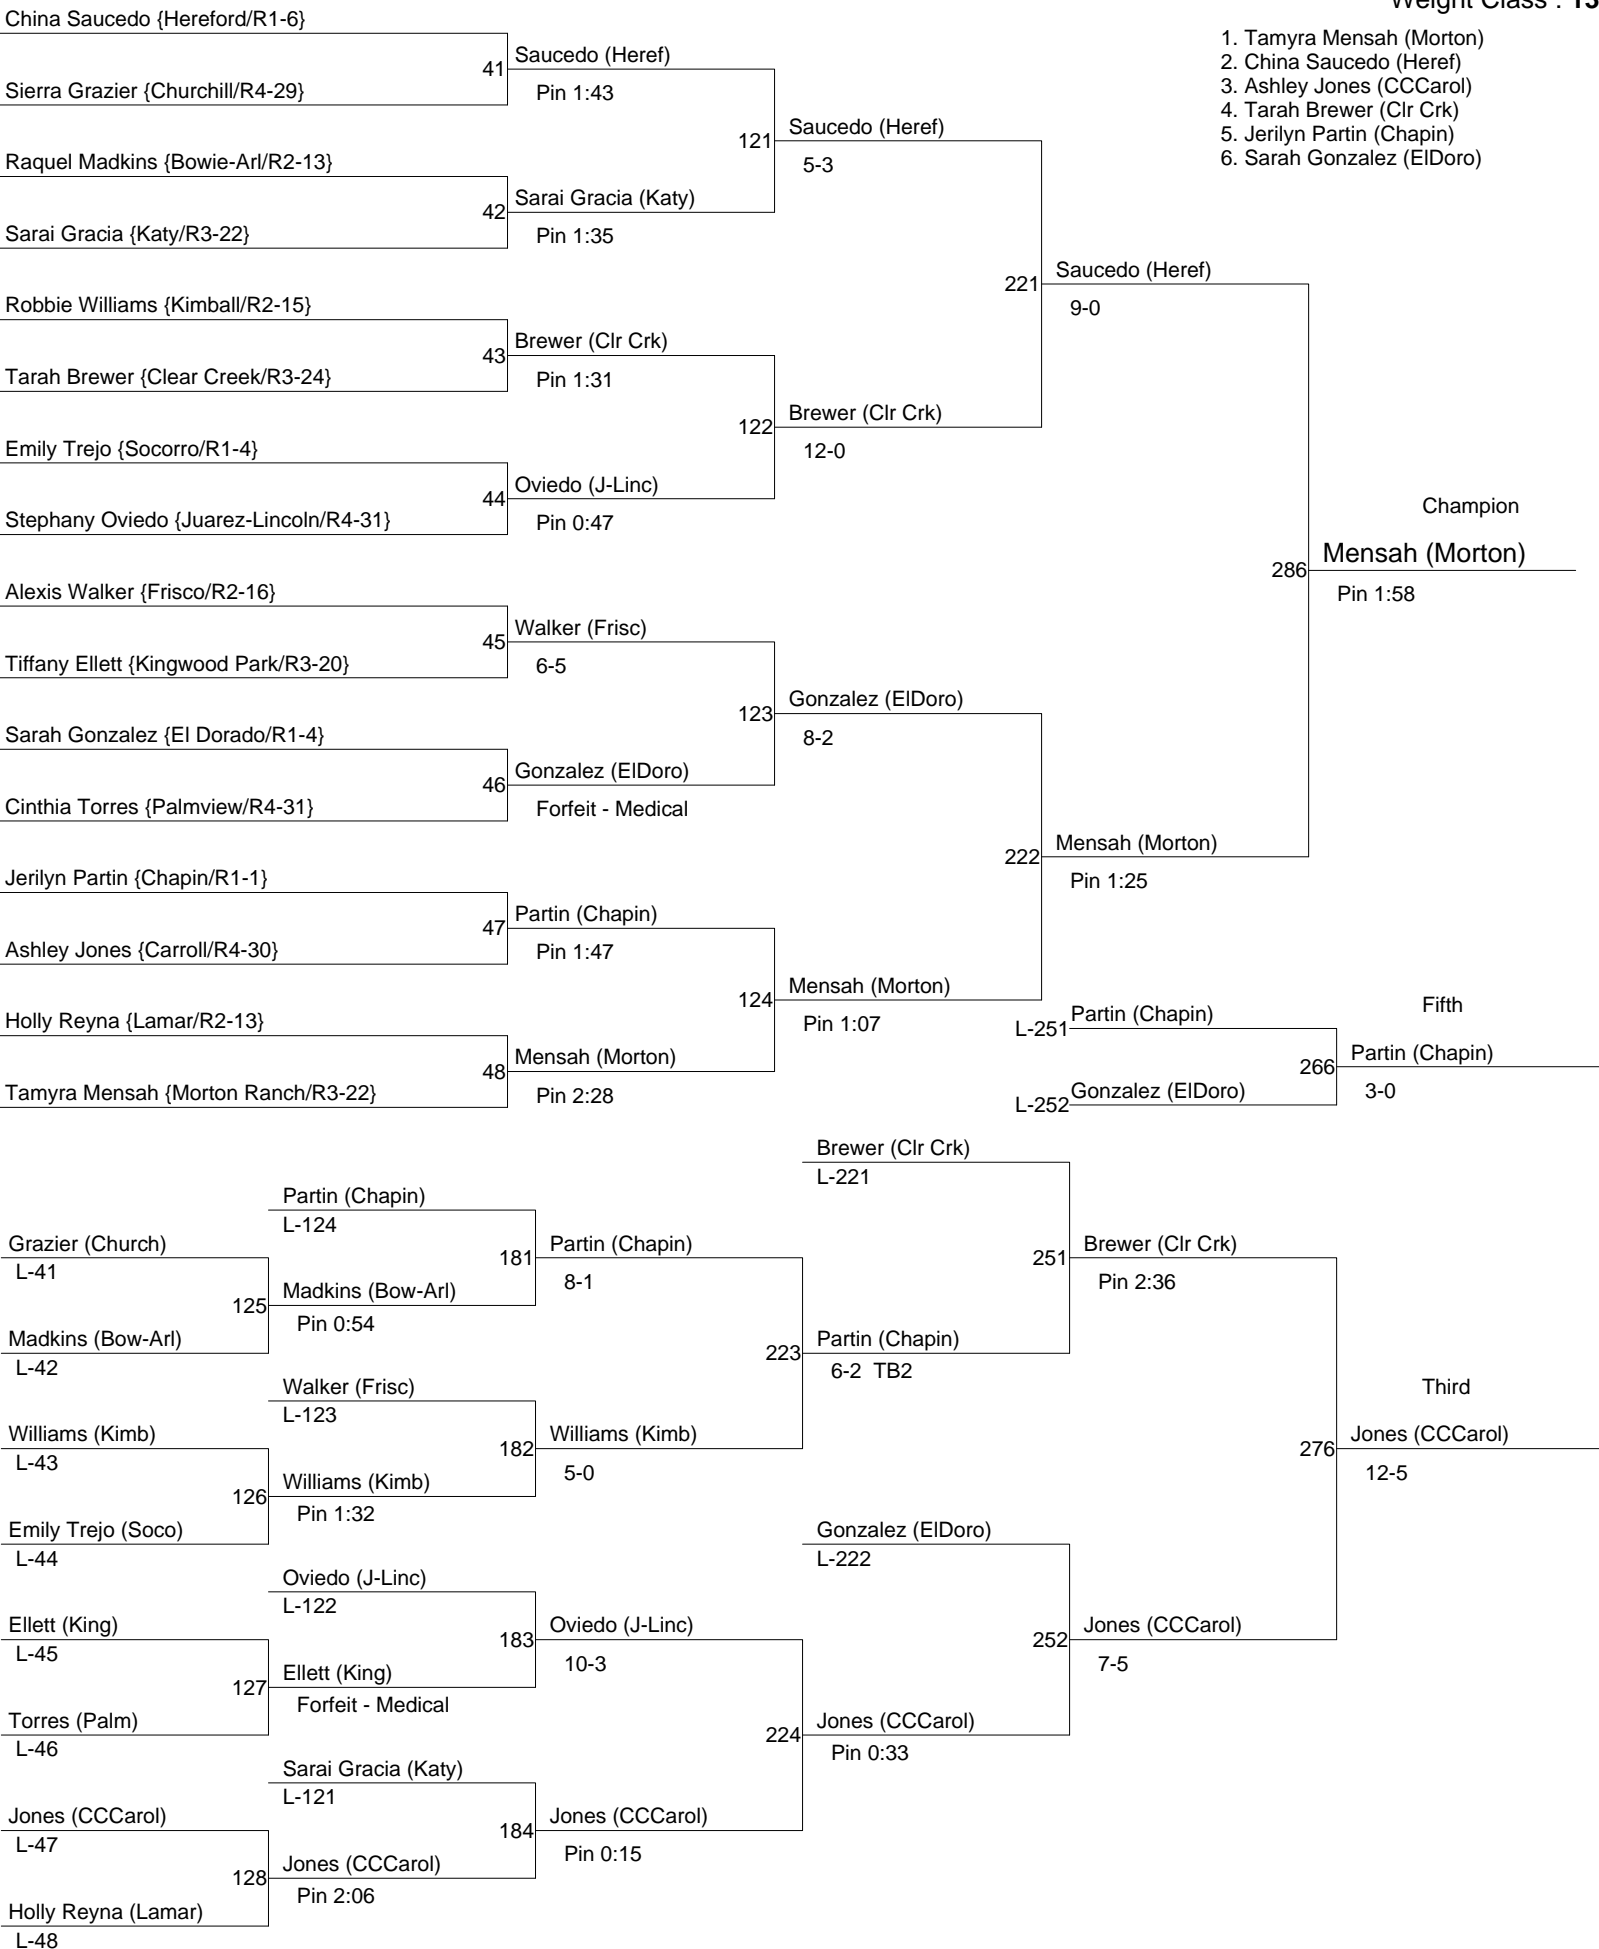

2010 Girls UIL State Championships

Weight Class : 95

2010 Girls UIL State Championships

Weight Class : 102

2010 Girls UIL State Championships

Weight Class : 110

2010 Girls UIL State Championships

Weight Class : 119

2010 Girls UIL State Championships

Weight Class : 128

2010 Girls UIL State Championships

Weight Class : 138

2010 Girls UIL State Championships

Weight Class : 148

2010 Girls UIL State Championships

Weight Class : 165

2010 Girls UIL State Championships

Weight Class : 185

2010 Girls UIL State Championships

Weight Class : 215