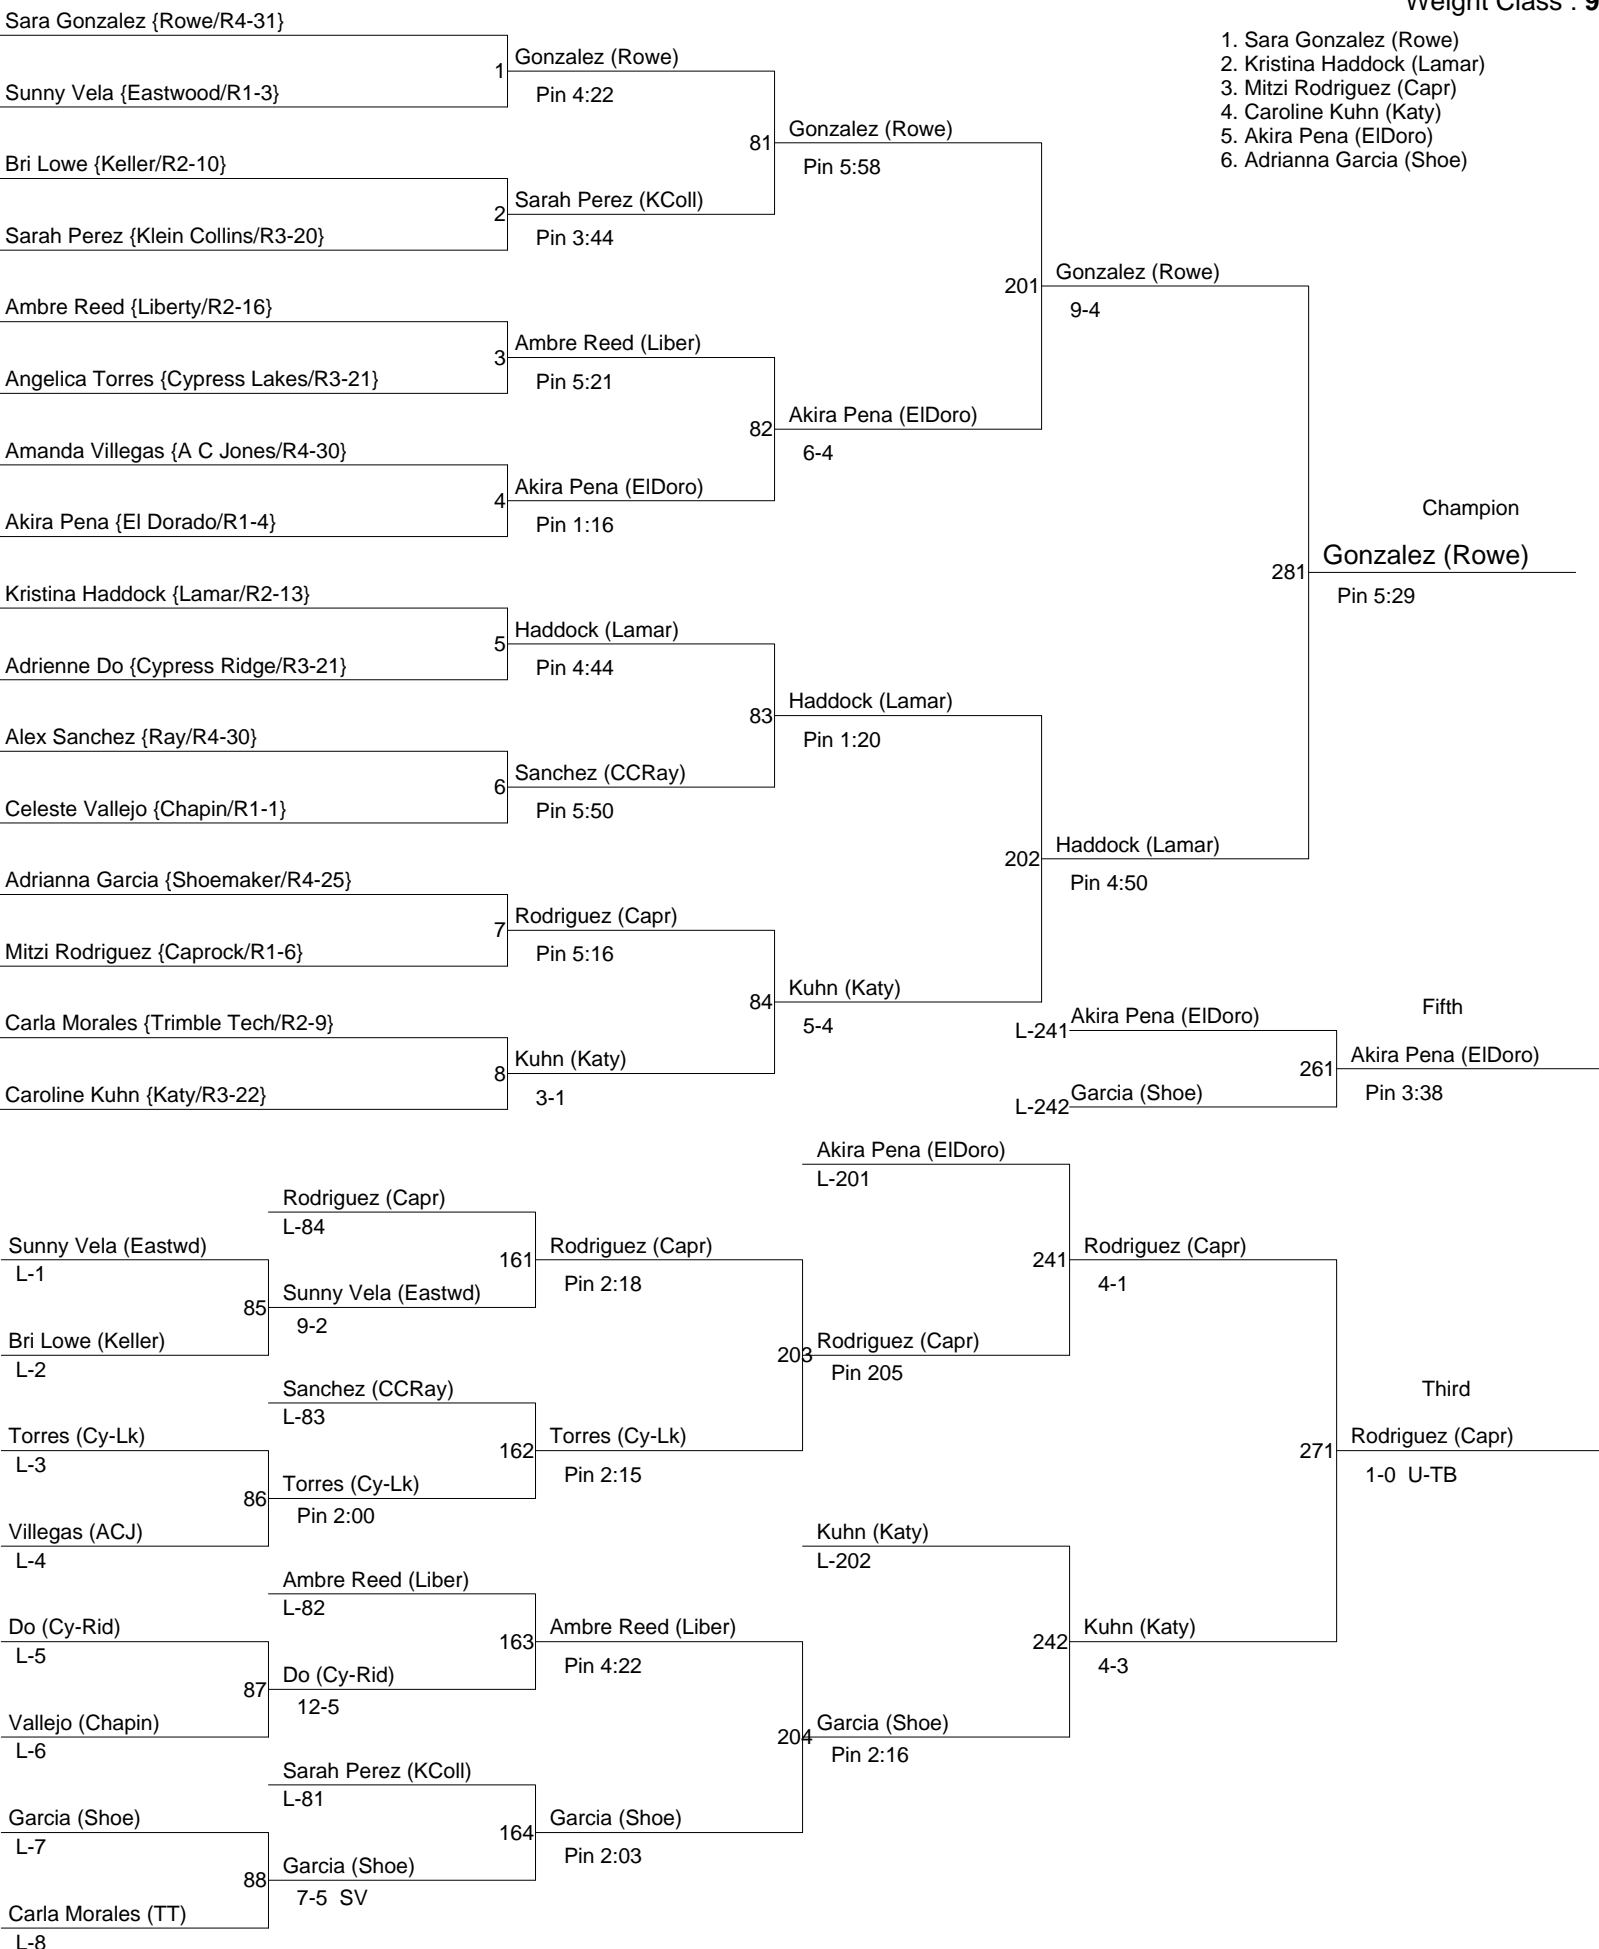

2010 Girls UIL State Championships

Weight Class : 95

2010 Girls UIL State Championships

Weight Class : 102

2010 Girls UIL State Championships

Weight Class : 110

2010 Girls UIL State Championships

Weight Class : 119

2010 Girls UIL State Championships

Weight Class : 128

2010 Girls UIL State Championships

Weight Class : 138

2010 Girls UIL State Championships

Weight Class : 148

2010 Girls UIL State Championships

Weight Class : 165