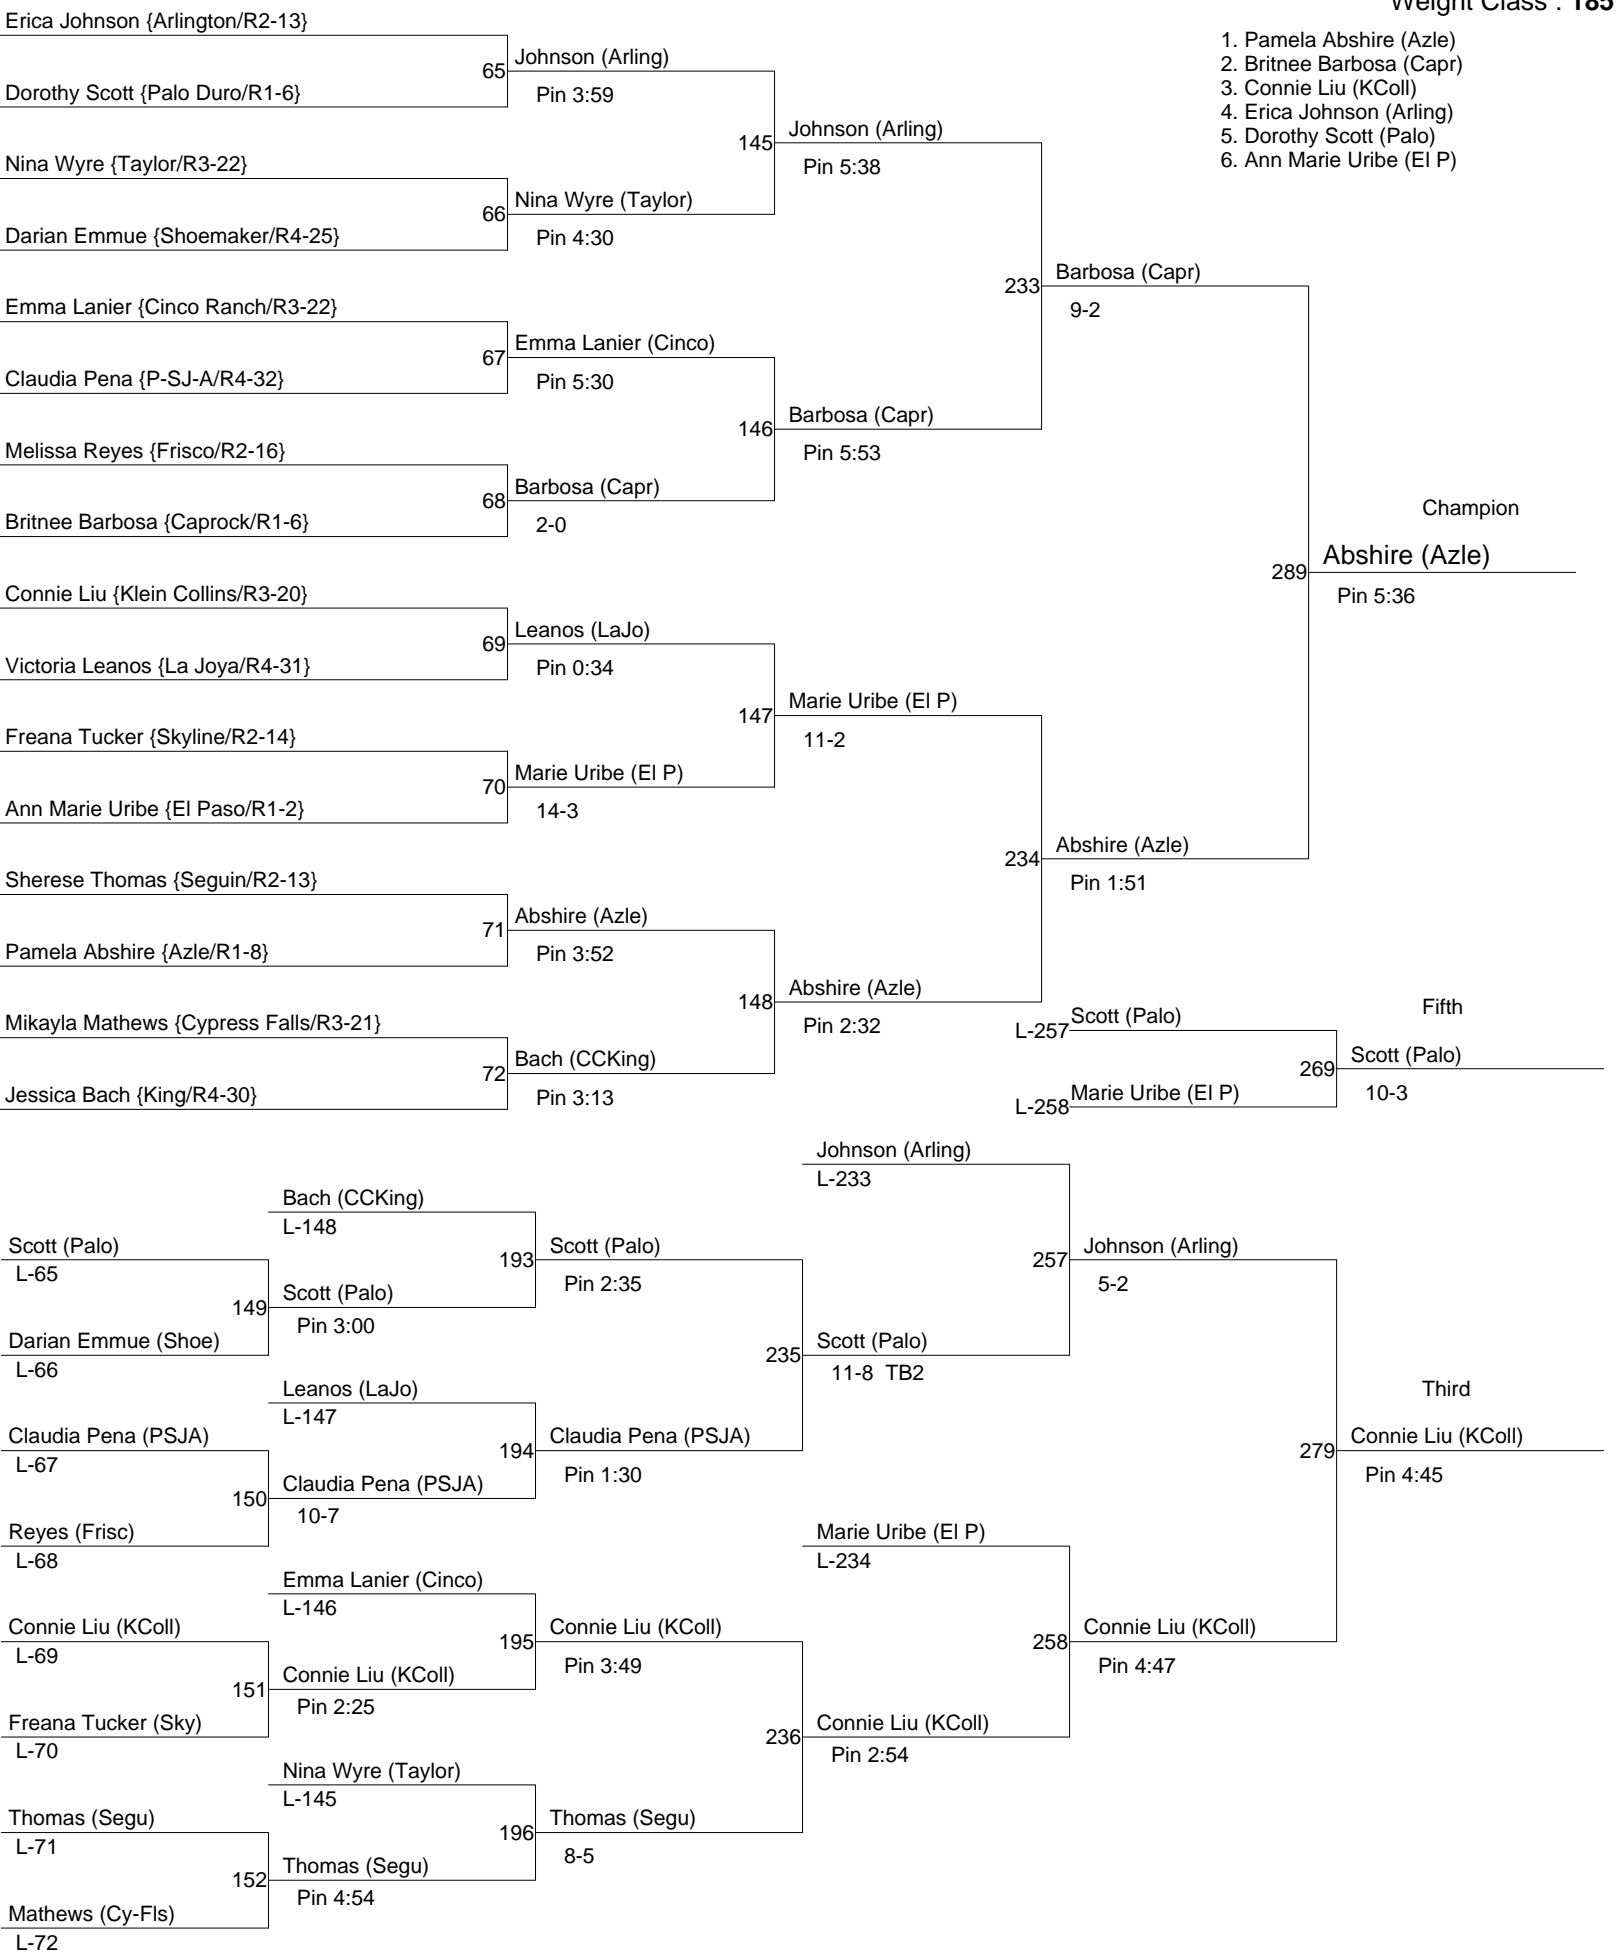

2010 Girls UIL State Championships

Weight Class : 185