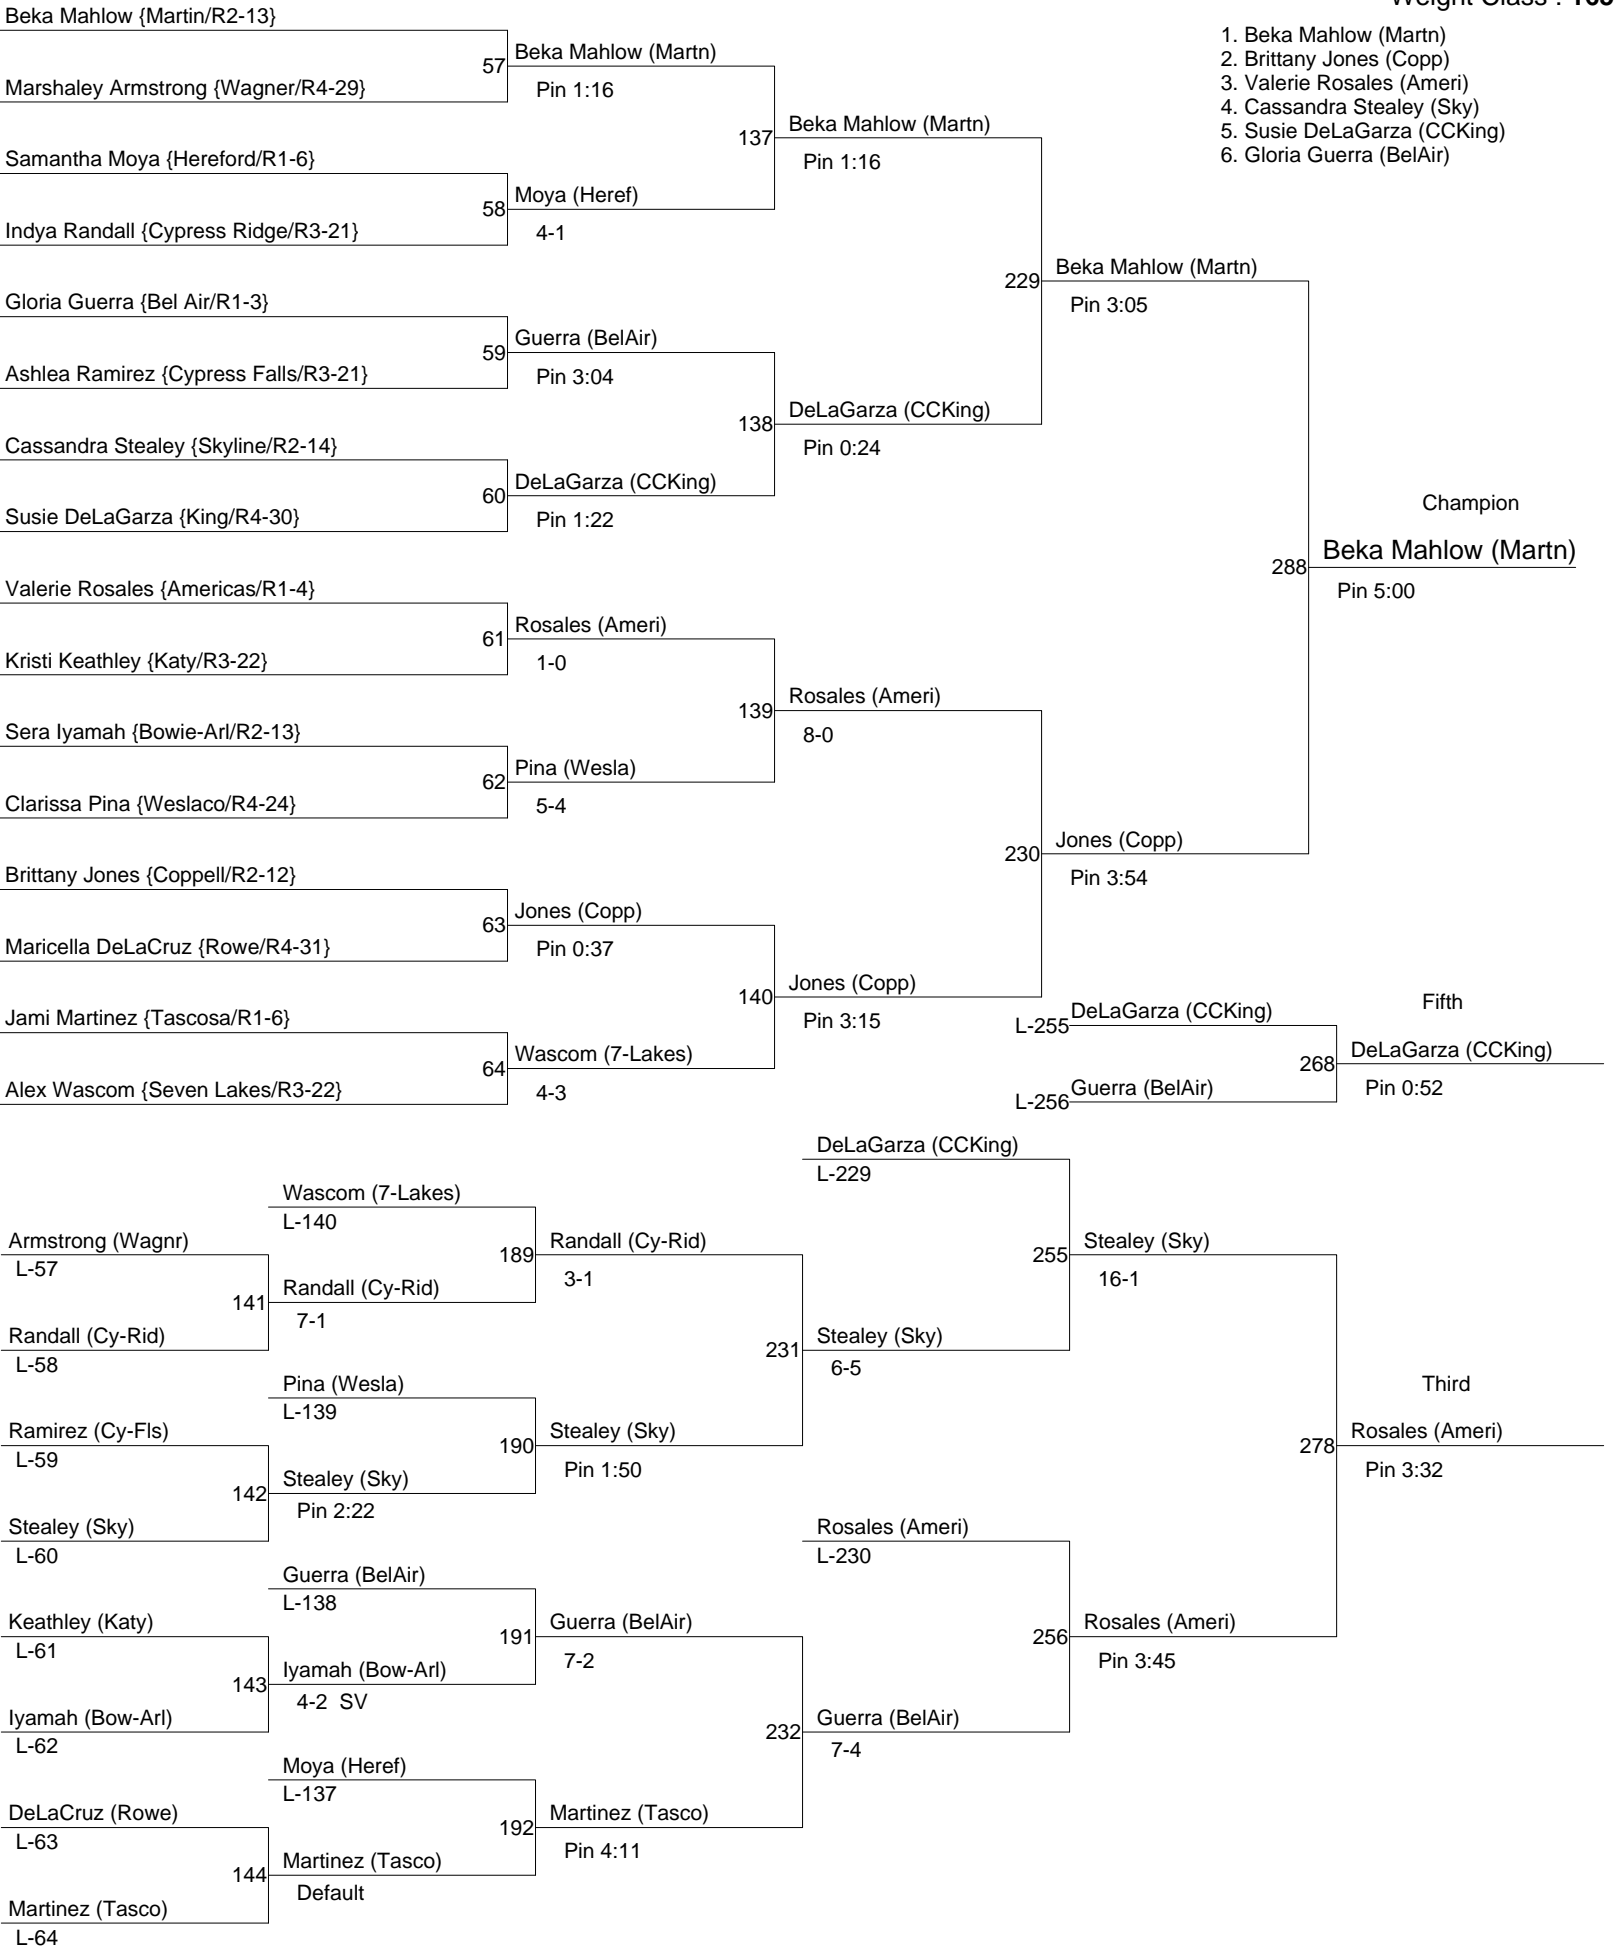

2010 Girls UIL State Championships

Weight Class : 128

2010 Girls UIL State Championships

Weight Class : 138

2010 Girls UIL State Championships

Weight Class : 148

2010 Girls UIL State Championships

Weight Class : 165