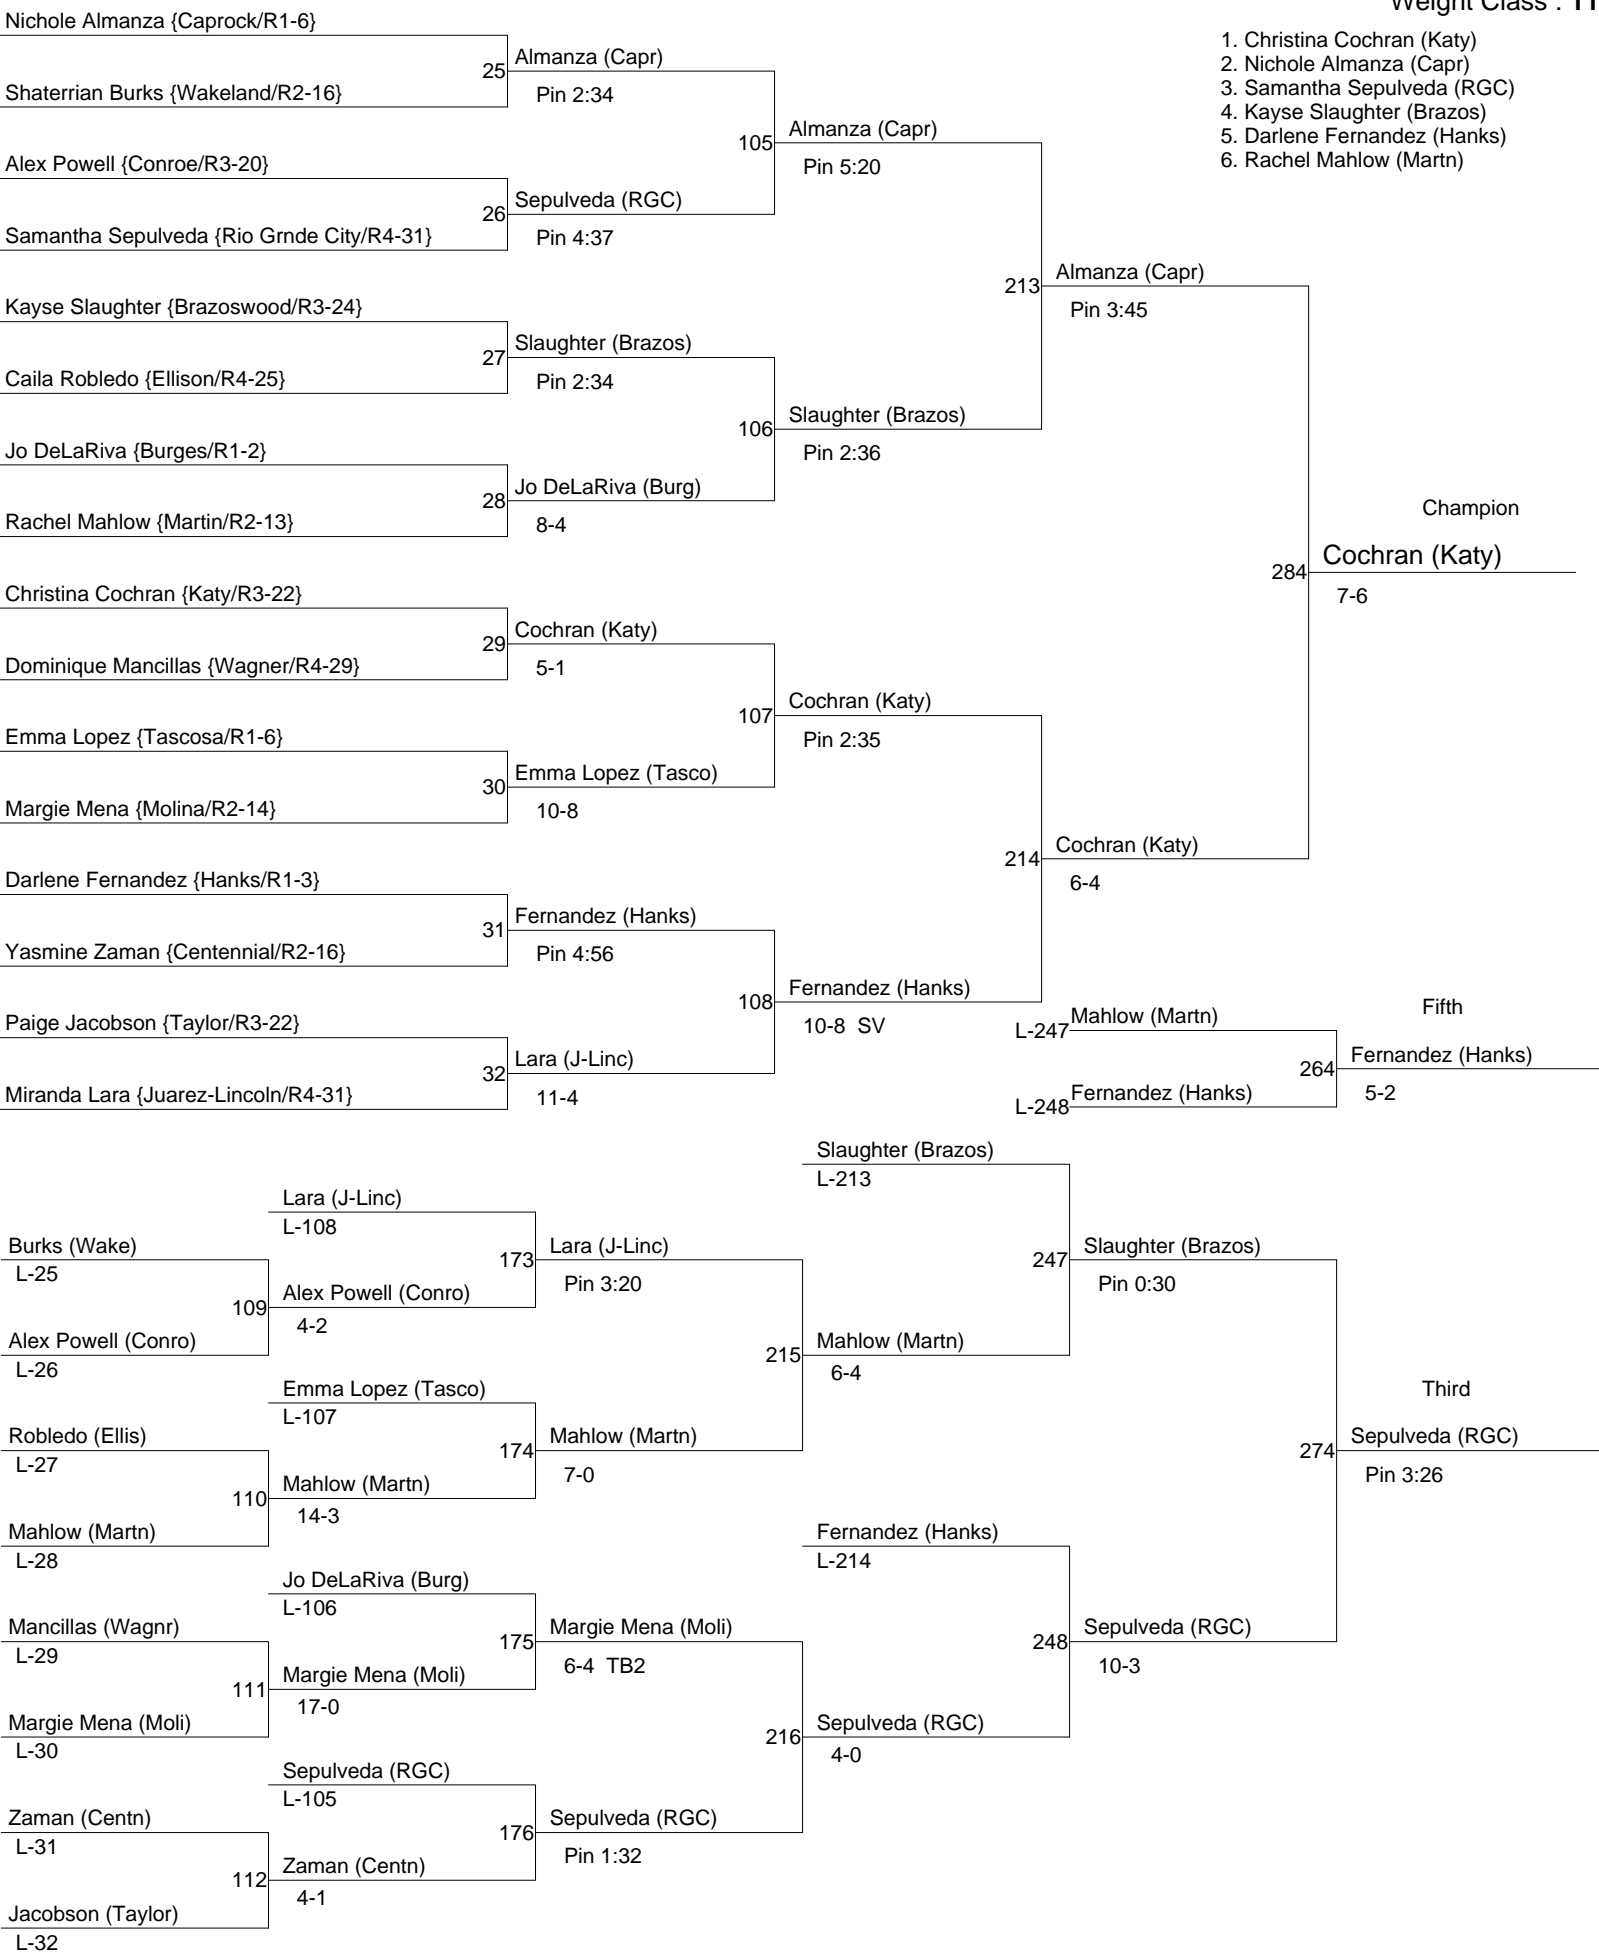

2010 Girls UIL State Championships

Weight Class : 95

2010 Girls UIL State Championships

Weight Class : 102

2010 Girls UIL State Championships

Weight Class : 110

2010 Girls UIL State Championships

Weight Class : 119

2010 Girls UIL State Championships

Weight Class : 128

2010 Girls UIL State Championships

Weight Class : 138

2010 Girls UIL State Championships

Weight Class : 148

2010 Girls UIL State Championships

Weight Class : 165

2010 Girls UIL State Championships

Weight Class : 185

2010 Girls UIL State Championships

Weight Class : 215