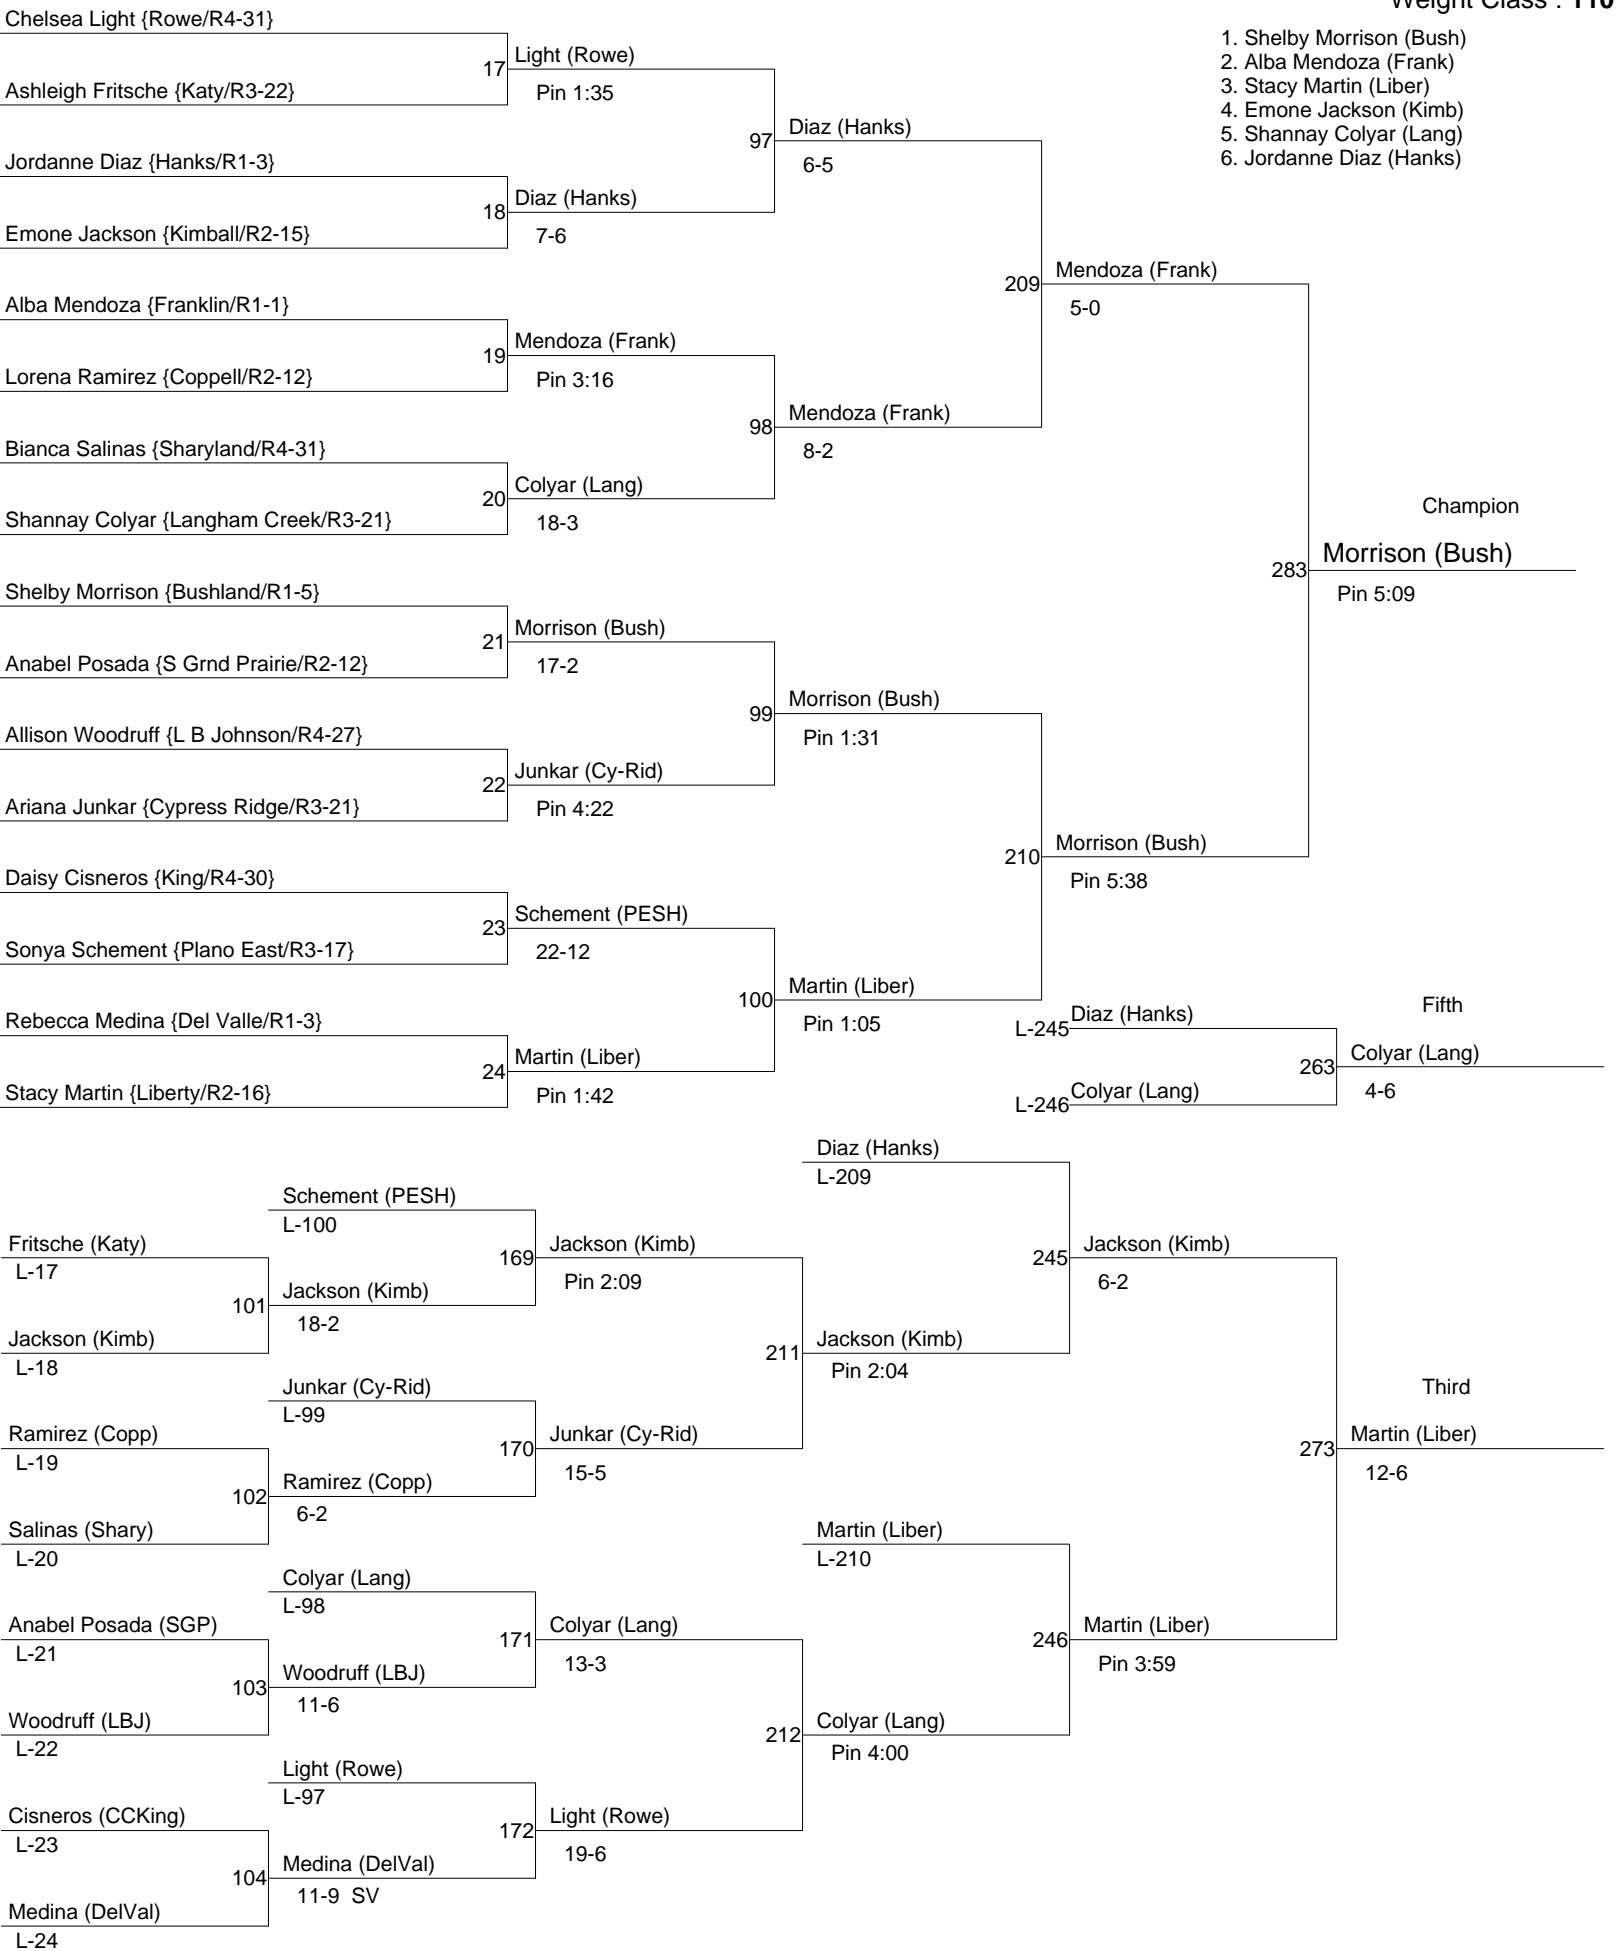

2010 Girls UIL State Championships

Weight Class : 95

2010 Girls UIL State Championships

Weight Class : 102

2010 Girls UIL State Championships

Weight Class : 110

2010 Girls UIL State Championships

Weight Class : 119

2010 Girls UIL State Championships

Weight Class : 128

2010 Girls UIL State Championships

Weight Class : 138

2010 Girls UIL State Championships

Weight Class : 148

2010 Girls UIL State Championships

Weight Class : 165

2010 Girls UIL State Championships

Weight Class : 185

2010 Girls UIL State Championships

Weight Class : 215