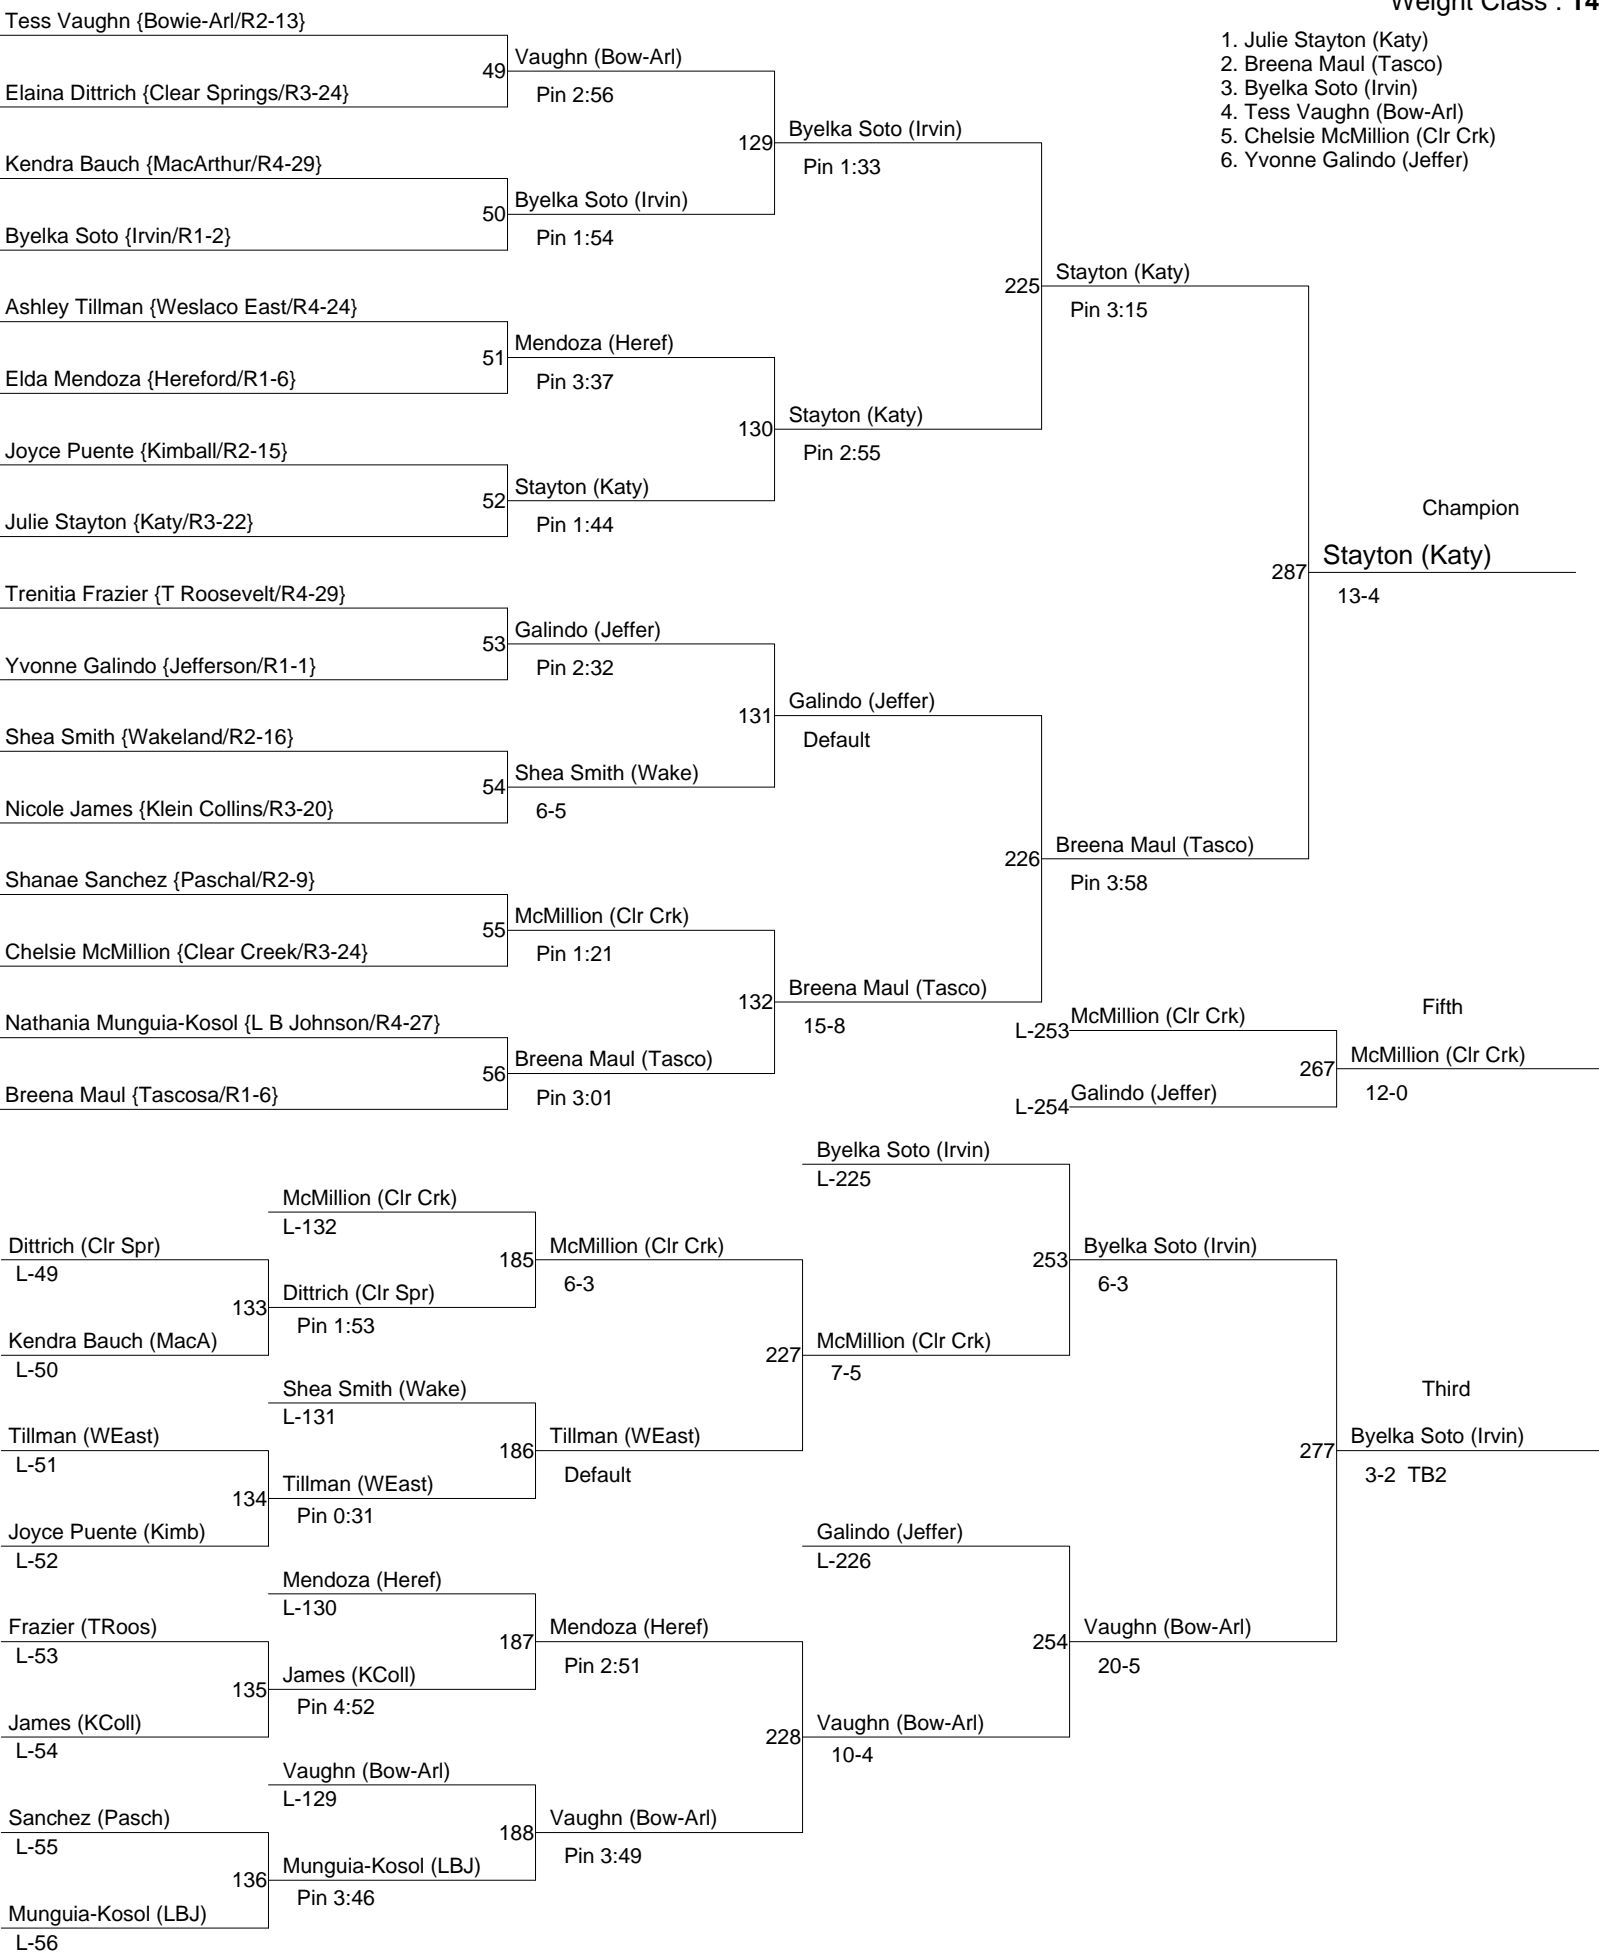

2010 Girls UIL State Championships

Weight Class : 128

2010 Girls UIL State Championships

Weight Class : 138

2010 Girls UIL State Championships

Weight Class : 148

2010 Girls UIL State Championships

Weight Class : 165