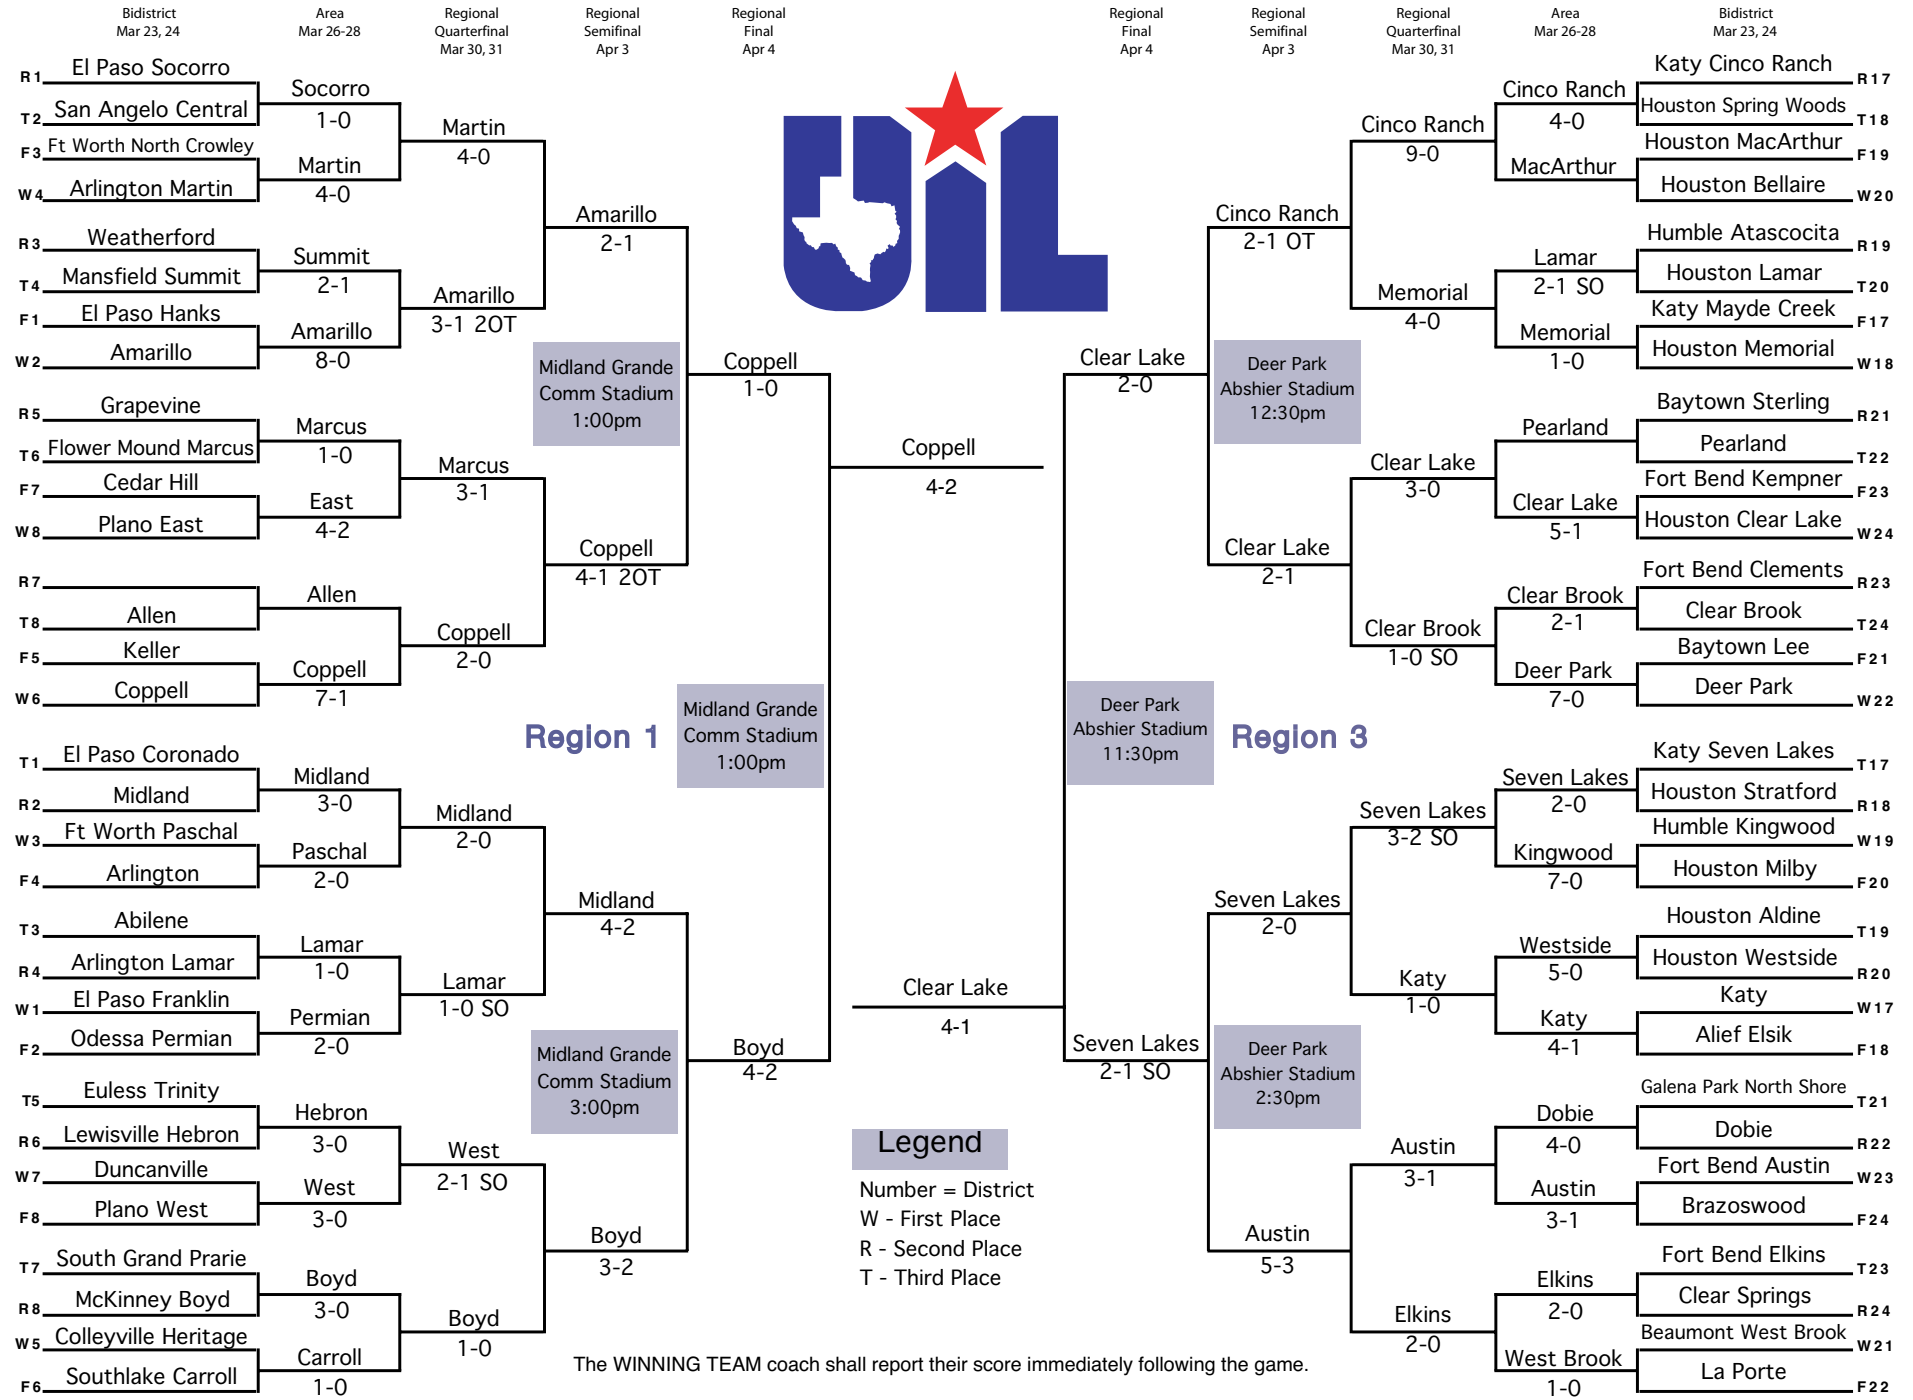

2009 Girls' Soccer Conference 5A

Legend

Number = District
 W - First Place
 R - Second Place
 T - Third Place

The WINNING TEAM coach shall report their score immediately following the game.

2009 Girls' Soccer Conference 5A

Region 2

Region 4

Legend

Number = District
 W - First Place
 R - Second Place
 T - Third Place

The WINNING TEAM coach shall report their score immediately following the game.