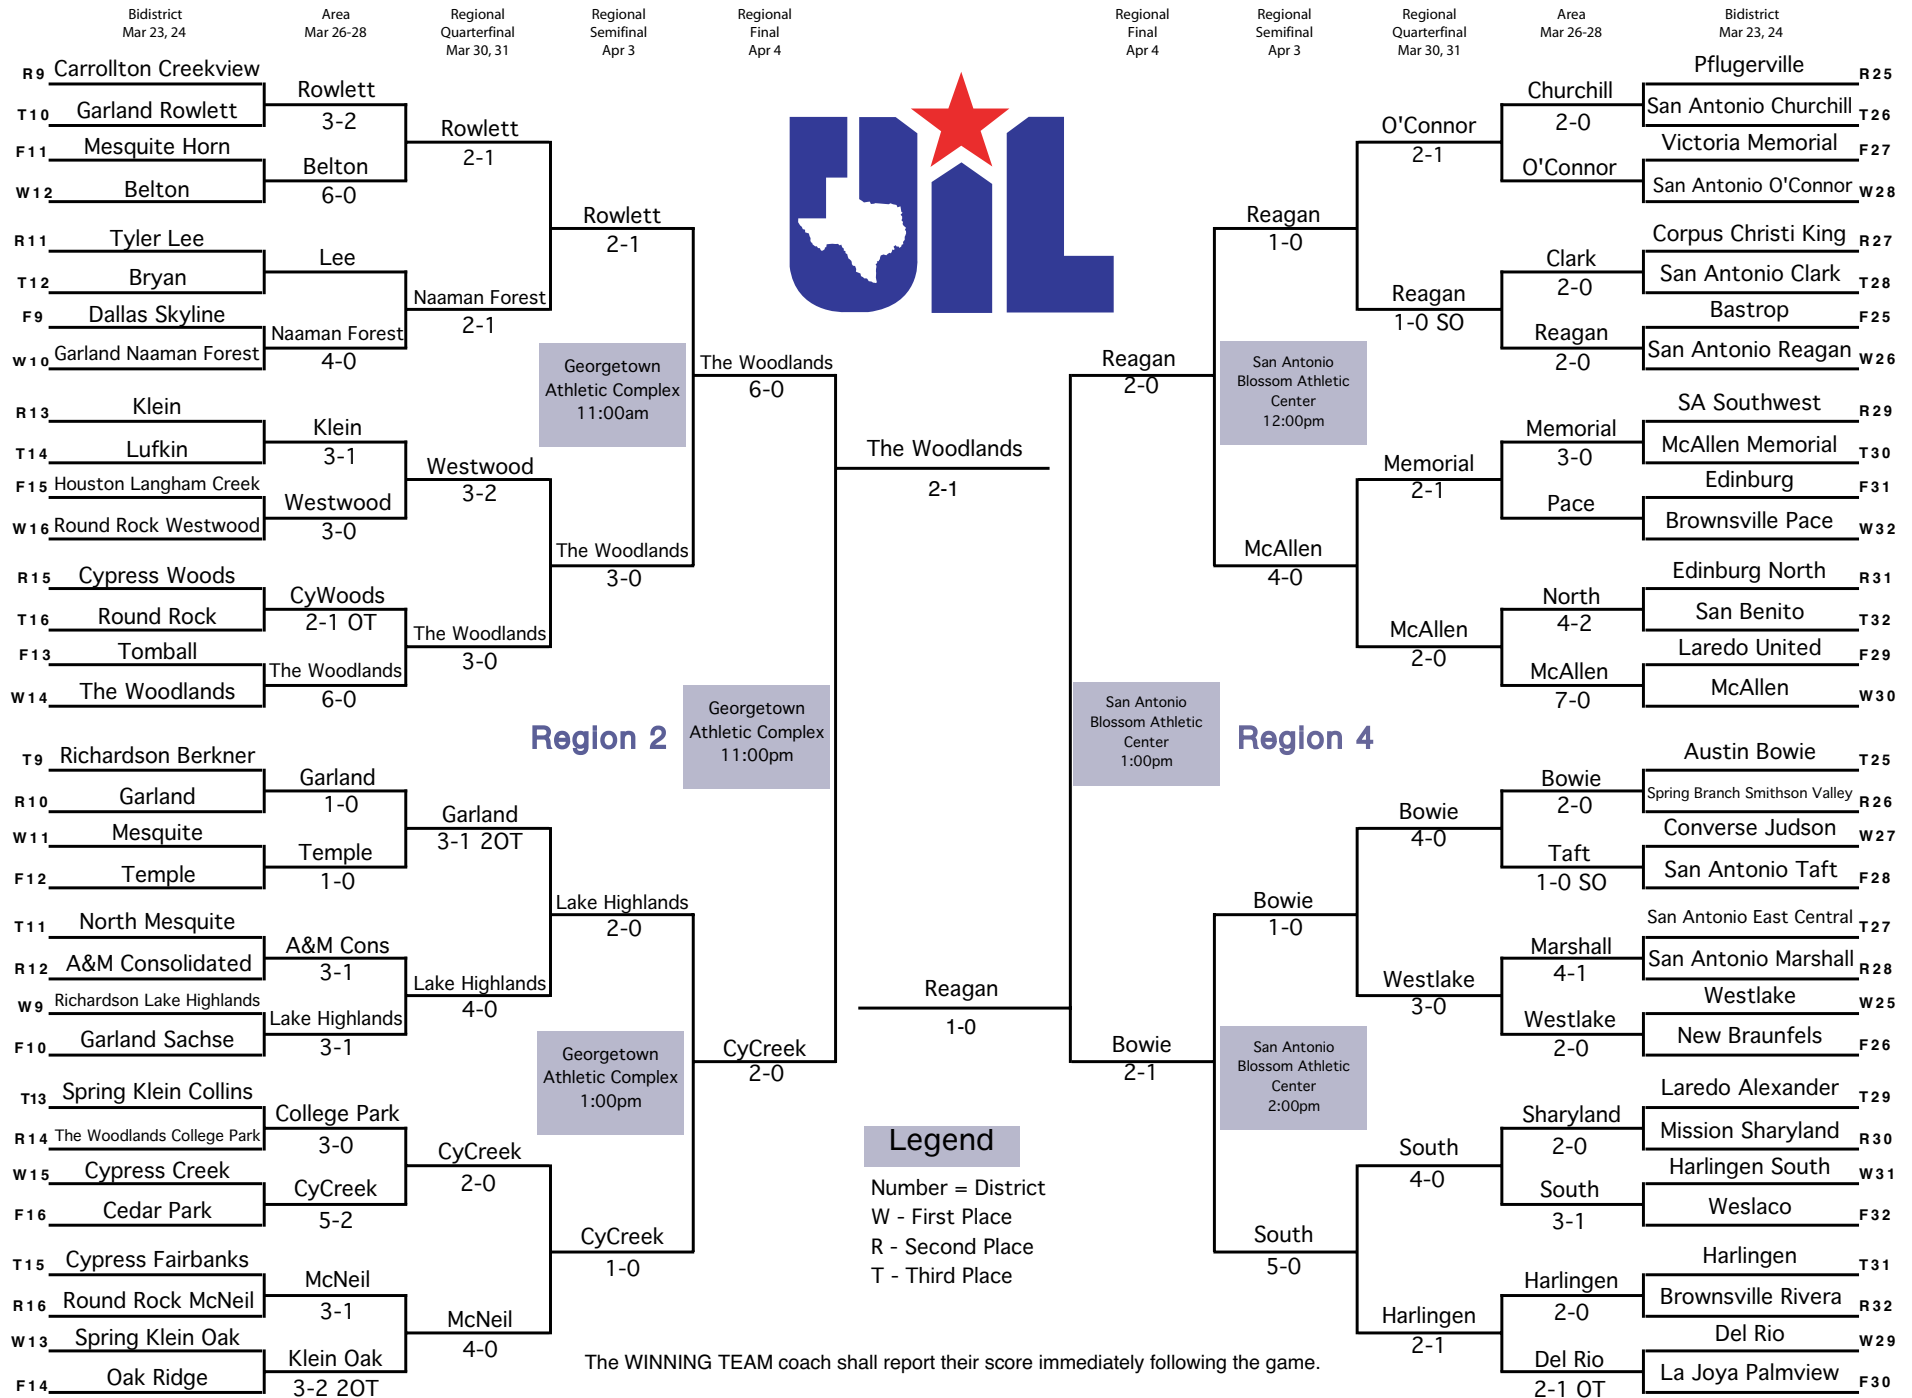

2009 Girls' Soccer Conference 5A

Legend

Number = District
 W - First Place
 R - Second Place
 T - Third Place

The WINNING TEAM coach shall report their score immediately following the game.

2009 Girls' Soccer Conference 5A

Region 2

Region 4

Legend

Number = District
 W - First Place
 R - Second Place
 T - Third Place

The WINNING TEAM coach shall report their score immediately following the game.