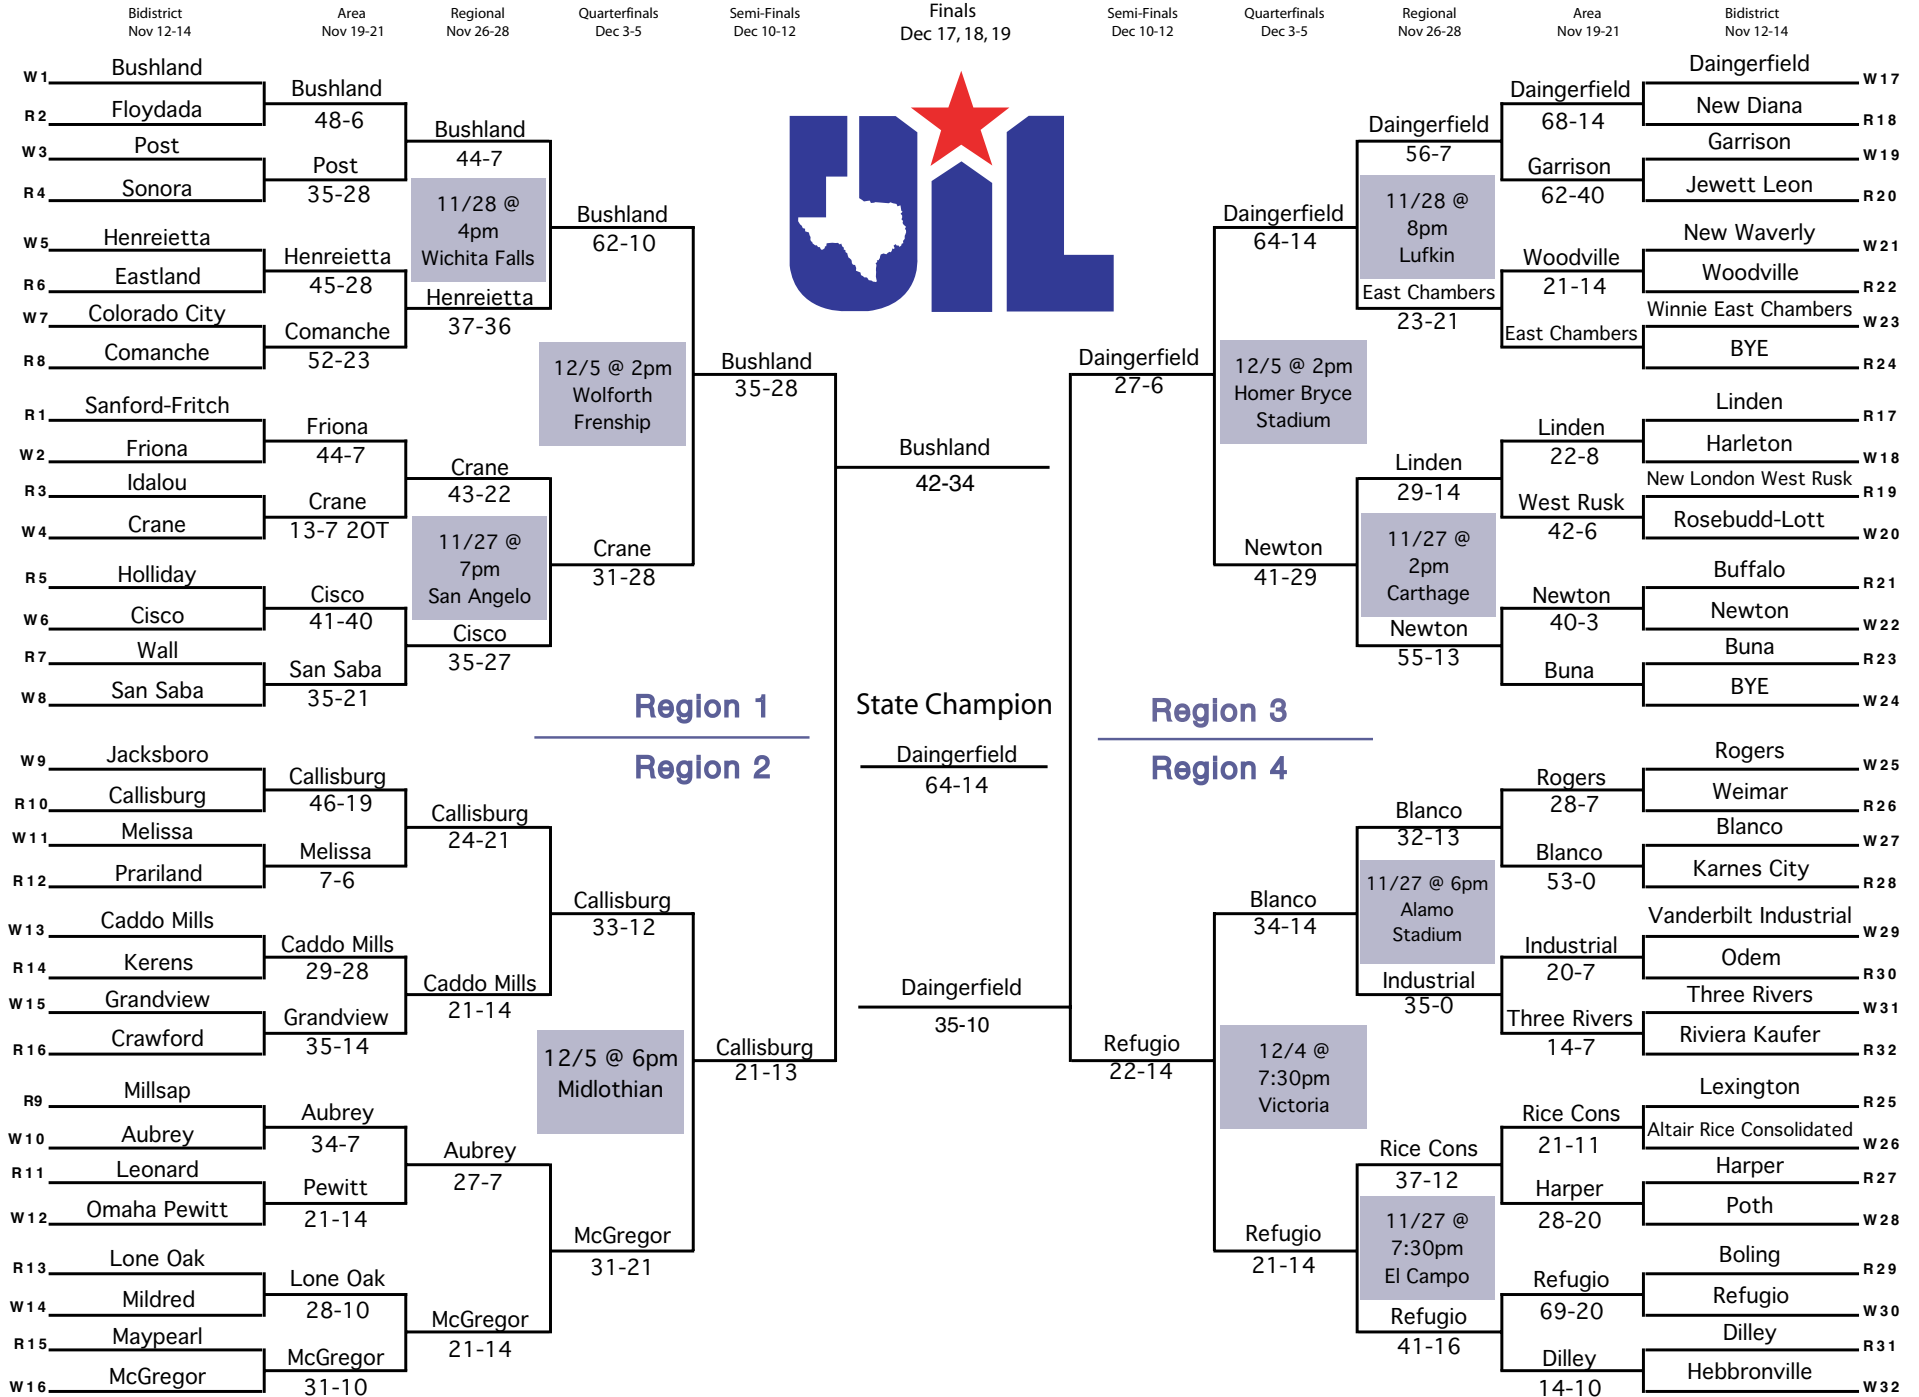

Football Conference 2A Division 2

Region 1

Region 2

State Champion

Region 3

Region 4

11/28 @ 4pm
Wichita Falls

12/5 @ 2pm
Wolforth
Frenship

11/27 @ 7pm
San Angelo

12/5 @ 6pm
Midlothian

11/28 @ 8pm
Lufkin

12/5 @ 2pm
Homer Bryce
Stadium

11/27 @ 2pm
Carthage

11/27 @ 6pm
Alamo
Stadium

12/4 @ 7:30pm
Victoria

11/27 @ 7:30pm
El Campo