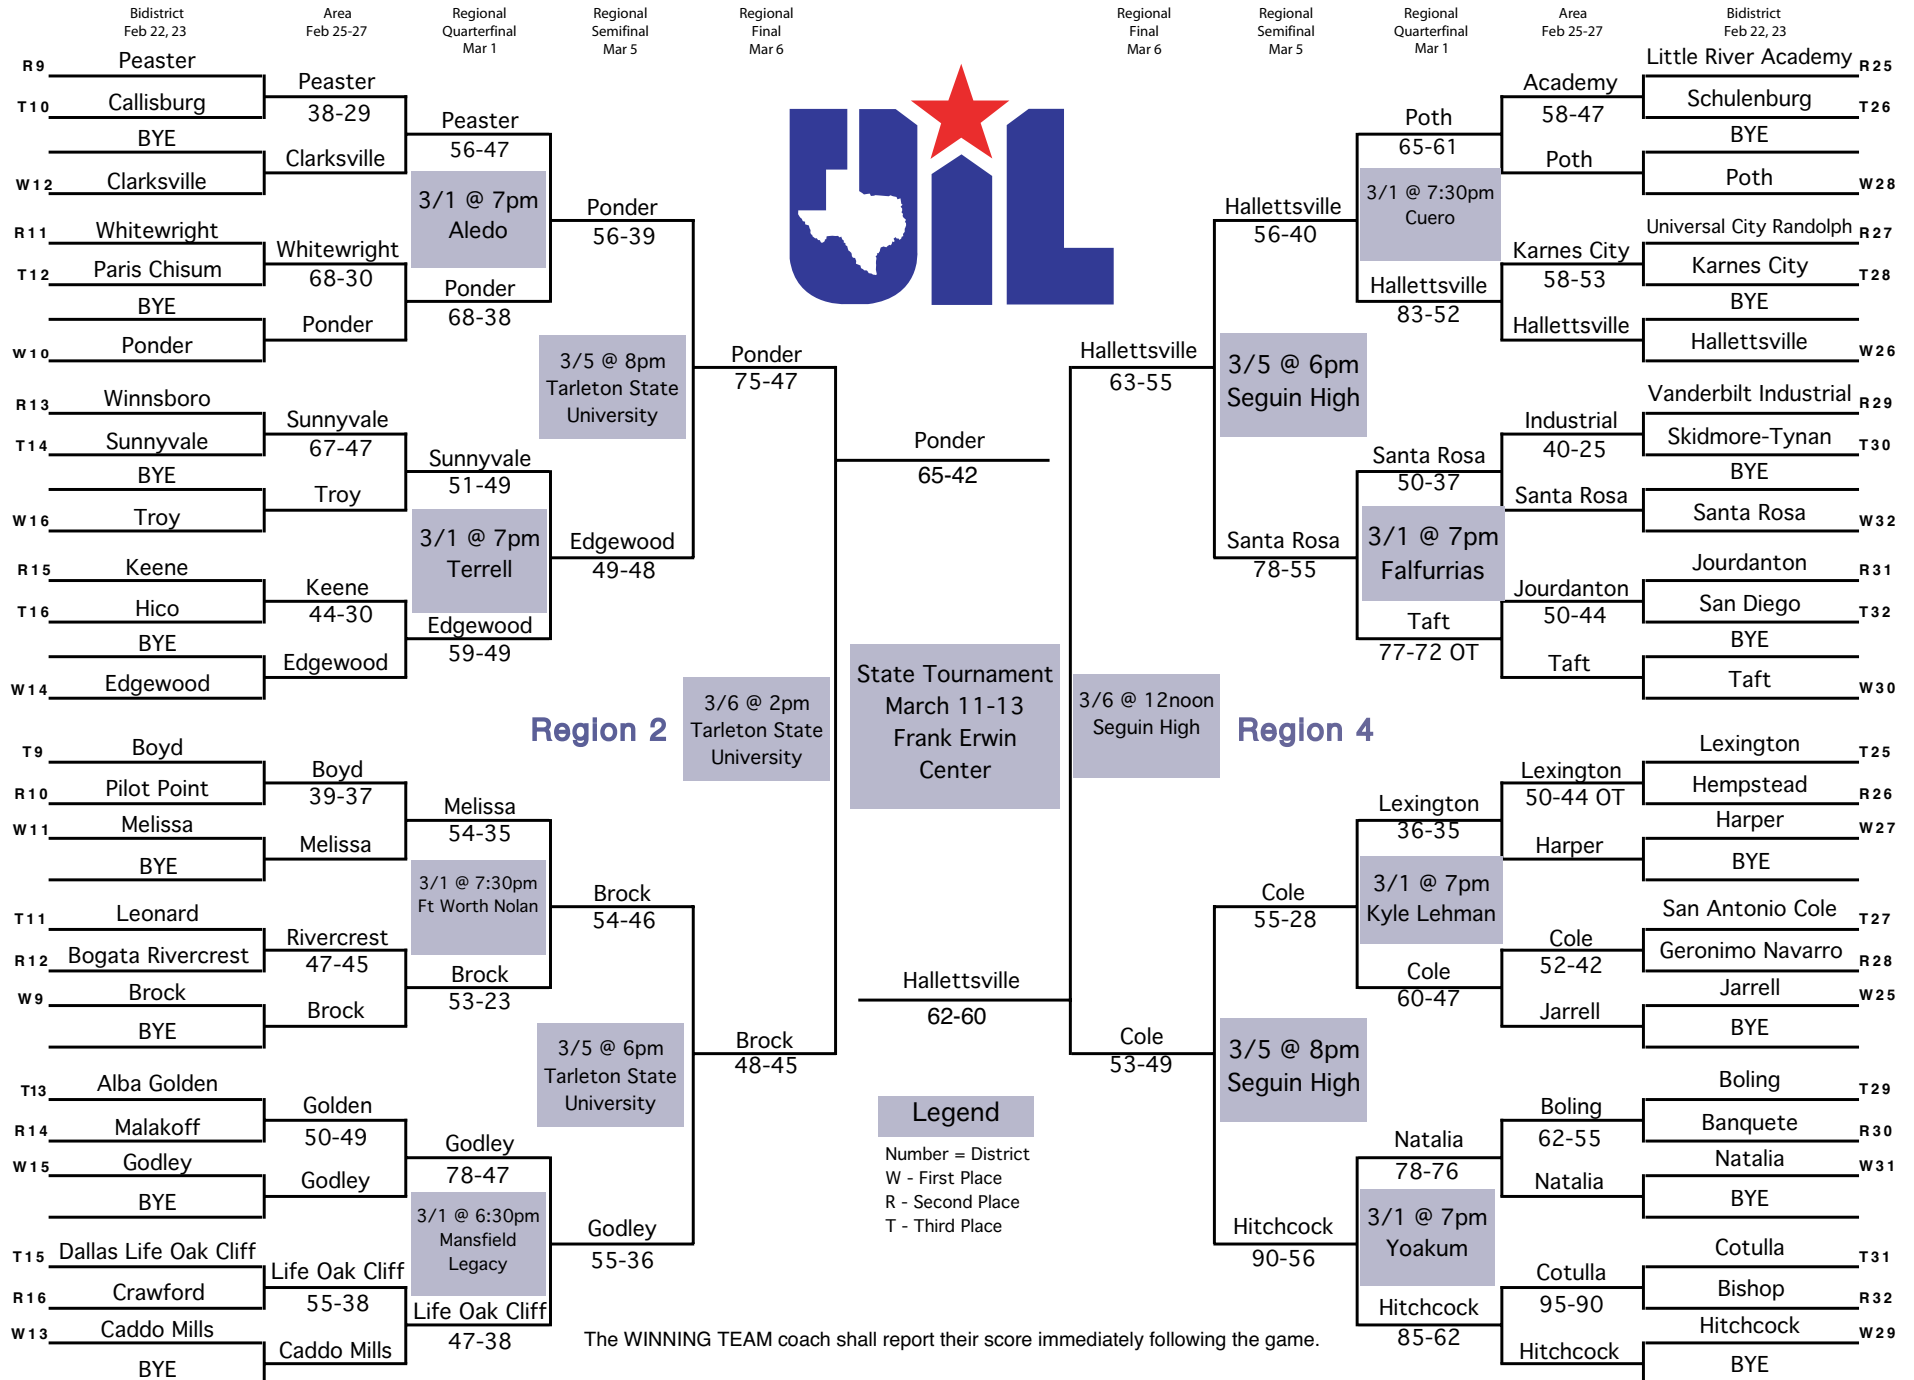

2010 Boys' Basketball Conference 2A

Region 1

Region 3

State Tournament
March 11-13
Frank Erwin
Center

Legend

Number = District
W - First Place
R - Second Place
T - Third Place

The WINNING TEAM coach shall report their score immediately following the game.

2010 Boys' Basketball Conference 2A

State Tournament
March 11-13
Frank Erwin Center

Legend
Number = District
W - First Place
R - Second Place
T - Third Place

The WINNING TEAM coach shall report their score immediately following the game.