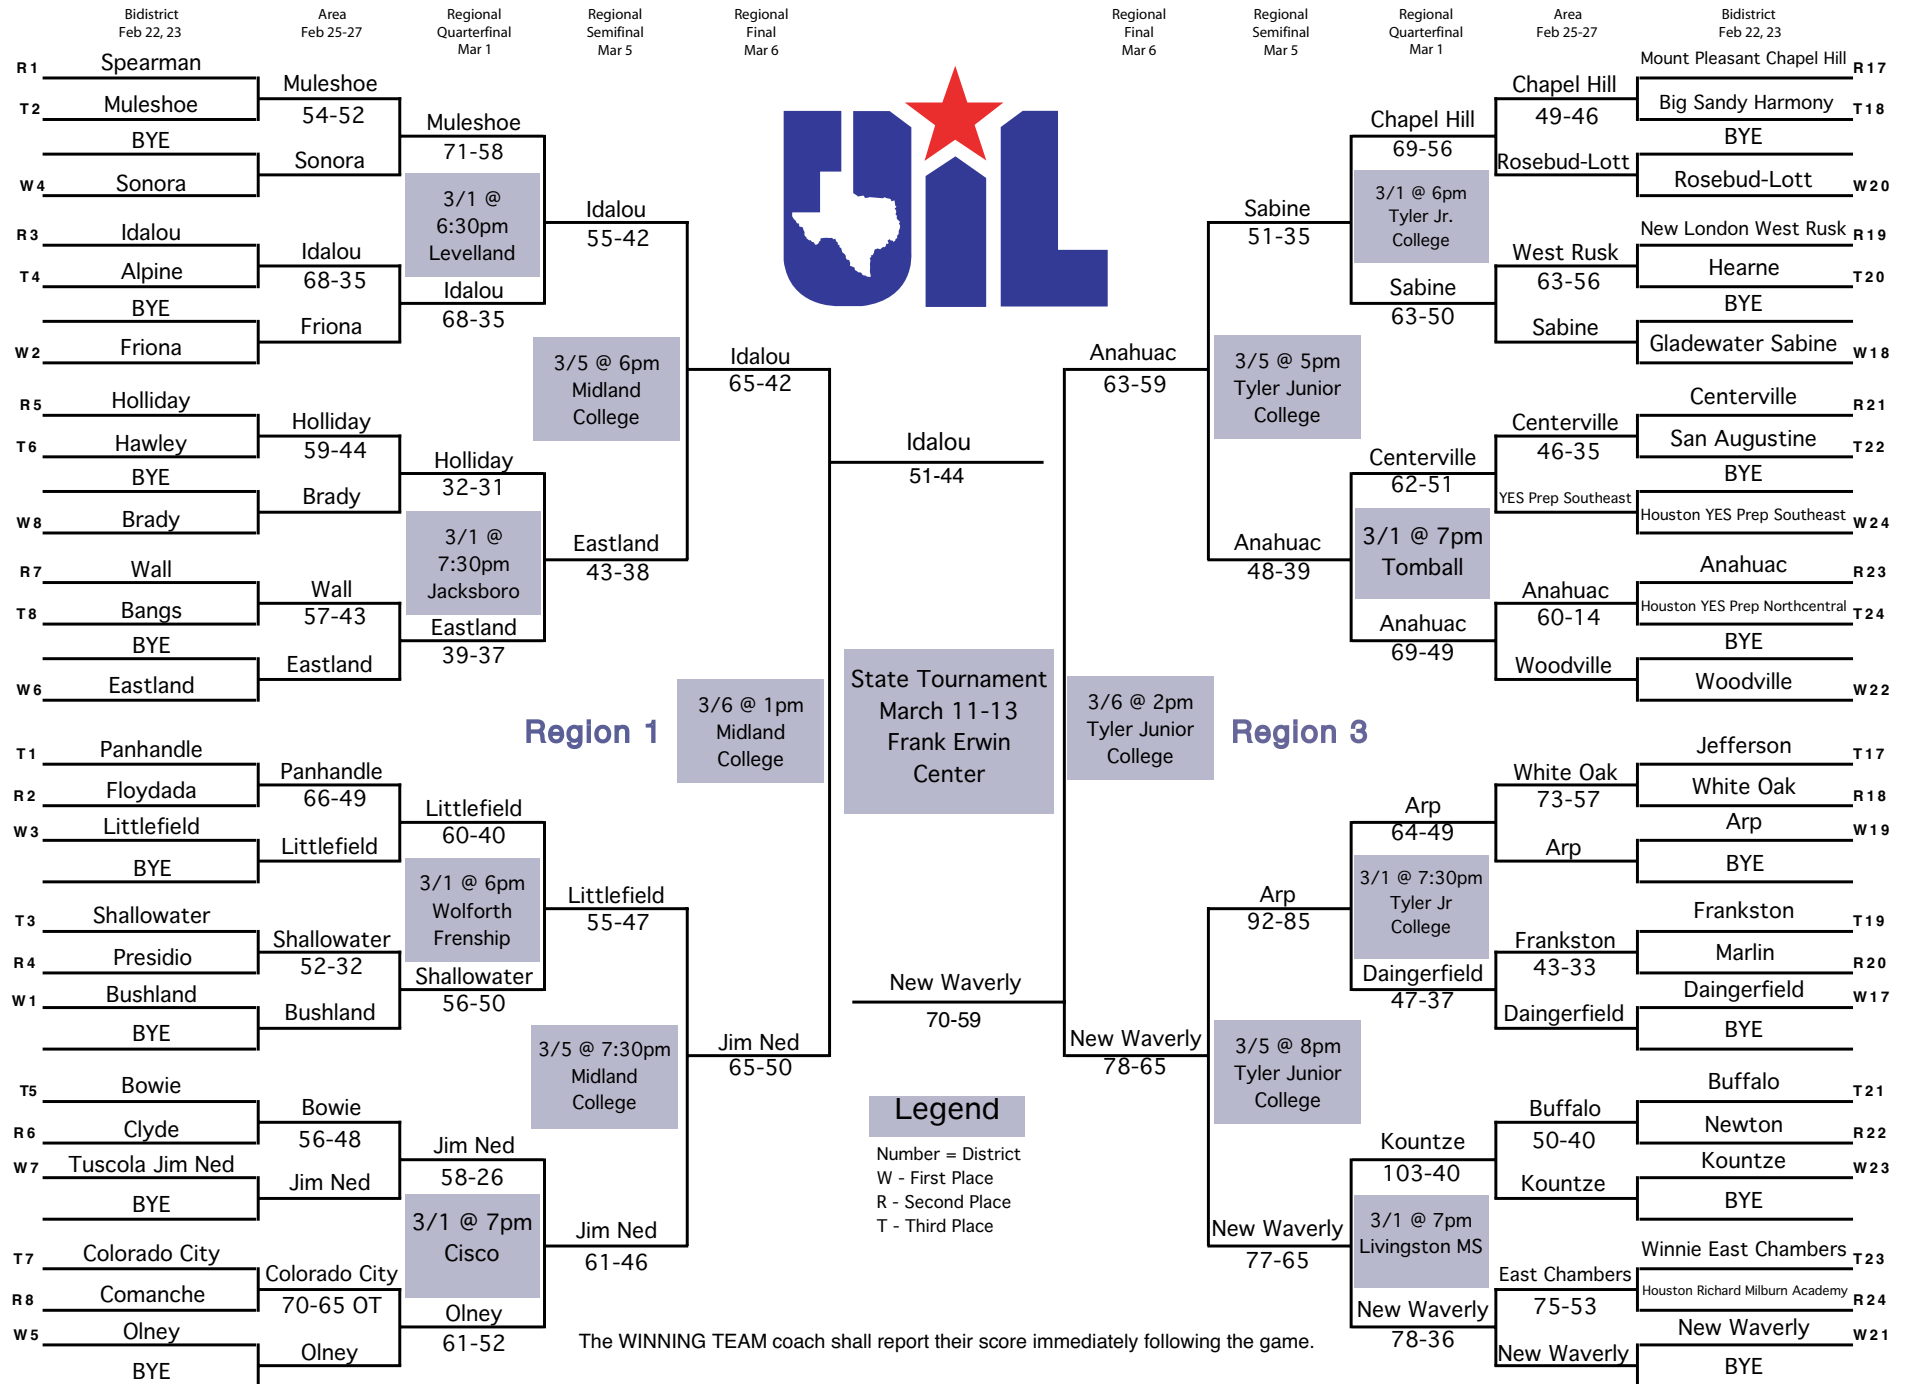

2010 Boys' Basketball Conference 2A

Region 1

Region 3

State Tournament
March 11-13
Frank Erwin
Center

Legend

Number = District
W - First Place
R - Second Place
T - Third Place

The WINNING TEAM coach shall report their score immediately following the game.

2010 Boys' Basketball Conference 2A

State Tournament
March 11-13
Frank Erwin Center

Legend
Number = District
W - First Place
R - Second Place
T - Third Place

The WINNING TEAM coach shall report their score immediately following the game.