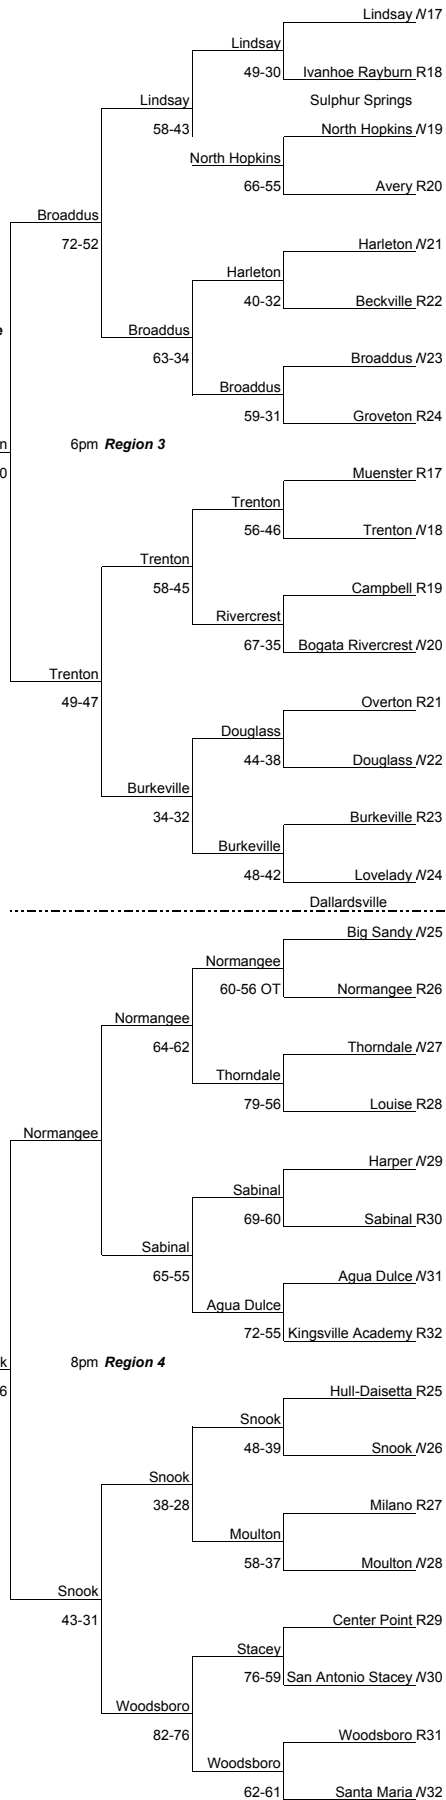

Bidistrict **Area** **Regional** **Semi-State**
 Feb. 21-22 Feb. 24-26 Feb. 28-Mar. 1 March. 4-5

BOYS BASKETBALL CONFERENCE 1A
DIVISION I

Semi-State **Regional** **Area** **Bidistrict**
 Semi-Final Semi-Final Feb. 24-26 Feb. 21-22
 March. 4-5 Feb. 28-Mar. 1

Bracket Legend
 # Listed = District
 W = 1st Place
 R = 2nd Place
 T = 3rd Place

**Semi-State
 Final**

STATE CHAMPION

State Final

State Final

**Semi-State
 Final**

6pm Region 3

8pm Region 4

Morton

Morton
66-38

Snook

Snook
52-46

**BOYS BASKETBALL CONFERENCE 1A
DIVISION II**

Bidistrict	Area	Regional	Semi-State
Feb. 21-22	Feb. 24-26	Semi-Final	Semi-Final
		Feb. 28 -	March. 4-5
		March 1	
W1 Hartley	Hartley	Nazareth 66-57	Nazareth 76-38
R2 Wheeler	92-51		
W3 Nazareth	Nazareth		
R4 Turkey Valley	54-33		
W5 Ropesville Ropes	Ropes		
Matador	Ropes		
R6 Motley Country	45-35		
W7 Lenorah Grady	Aspermont		
R8 Aspermont	51-44	Region 1	
R1 Texline	Briscoe	Fort Elliott 62-54	Paducah 76-38
W2 Fort Elliott	54-39		
R3 Happy	Hedley		
W4 Hedley	49-46		
R5 Whitharral	Lorenzo		
W6 Lorenzo	52-35		
R7 Garden City	Paducah		
W8 Paducah	49-37		
W9 Dell City	Dell City	Dell City 60-52	Throckmorton
R10 Rankin	56-45		
W11 Lohn	Lohn		
R12 Water Valley	50-42		
W13 Roby	Roby		
R14 Priddy	61-41		
W15 Throckmorton	Throckmorton		
R16 Vernon Northside	56-45		
R9 Fort Davis	Fort Davis	Panther Creek 56-48	Throckmorton 52-44
W10 Grandfalls-Royalty	69-52		
R11 Eden	Valera		
W12 Panther Creek	48-39		
R13 Westbrook	Rising Star		
W14 Rising Star	74-67		
R15 Bryson	Crowell		
W16 Crowell	37-36		