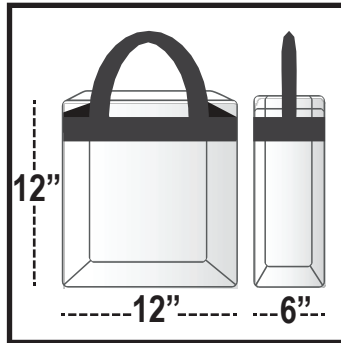

ALAMODOME CLEAR BAG POLICY

To provide a safer environment for the public and in order to expedite fan entry into the Alamodome, we have implemented a Clear Bag Policy (very similar to the NFL Clear Bag policy) that limits the size and type of bags that may be brought into the Alamodome.

Approved Bags - **Effective June 10, 2017**

Bags smaller than
6" x 6" x 6"

Clear Bag smaller than
12" x 6" x 12"

1-Gallon Plastic
Freezer Bag

Medically Necessary
and Diaper Bags*

Bags not allowed into the Alamodome