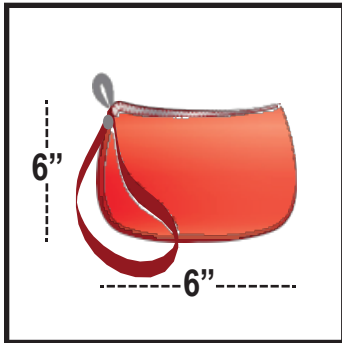

ALAMODOME CLEAR BAG POLICY

To provide a safer environment for the public and in order to expedite fan entry into the Alamodome, we have implemented a Clear Bag Policy (very similar to the NFL Clear Bag policy) that limits the size and type of bags that may be brought into the Alamodome.

Approved Bags - **Effective June 10, 2017**

Bags smaller than
6" x 6" x 6"

Clear Bag smaller than
12" x 6" x 12"

1-Gallon Plastic
Freezer Bag

Medically Necessary
and Diaper Bags*

Bags not allowed into the Alamodome