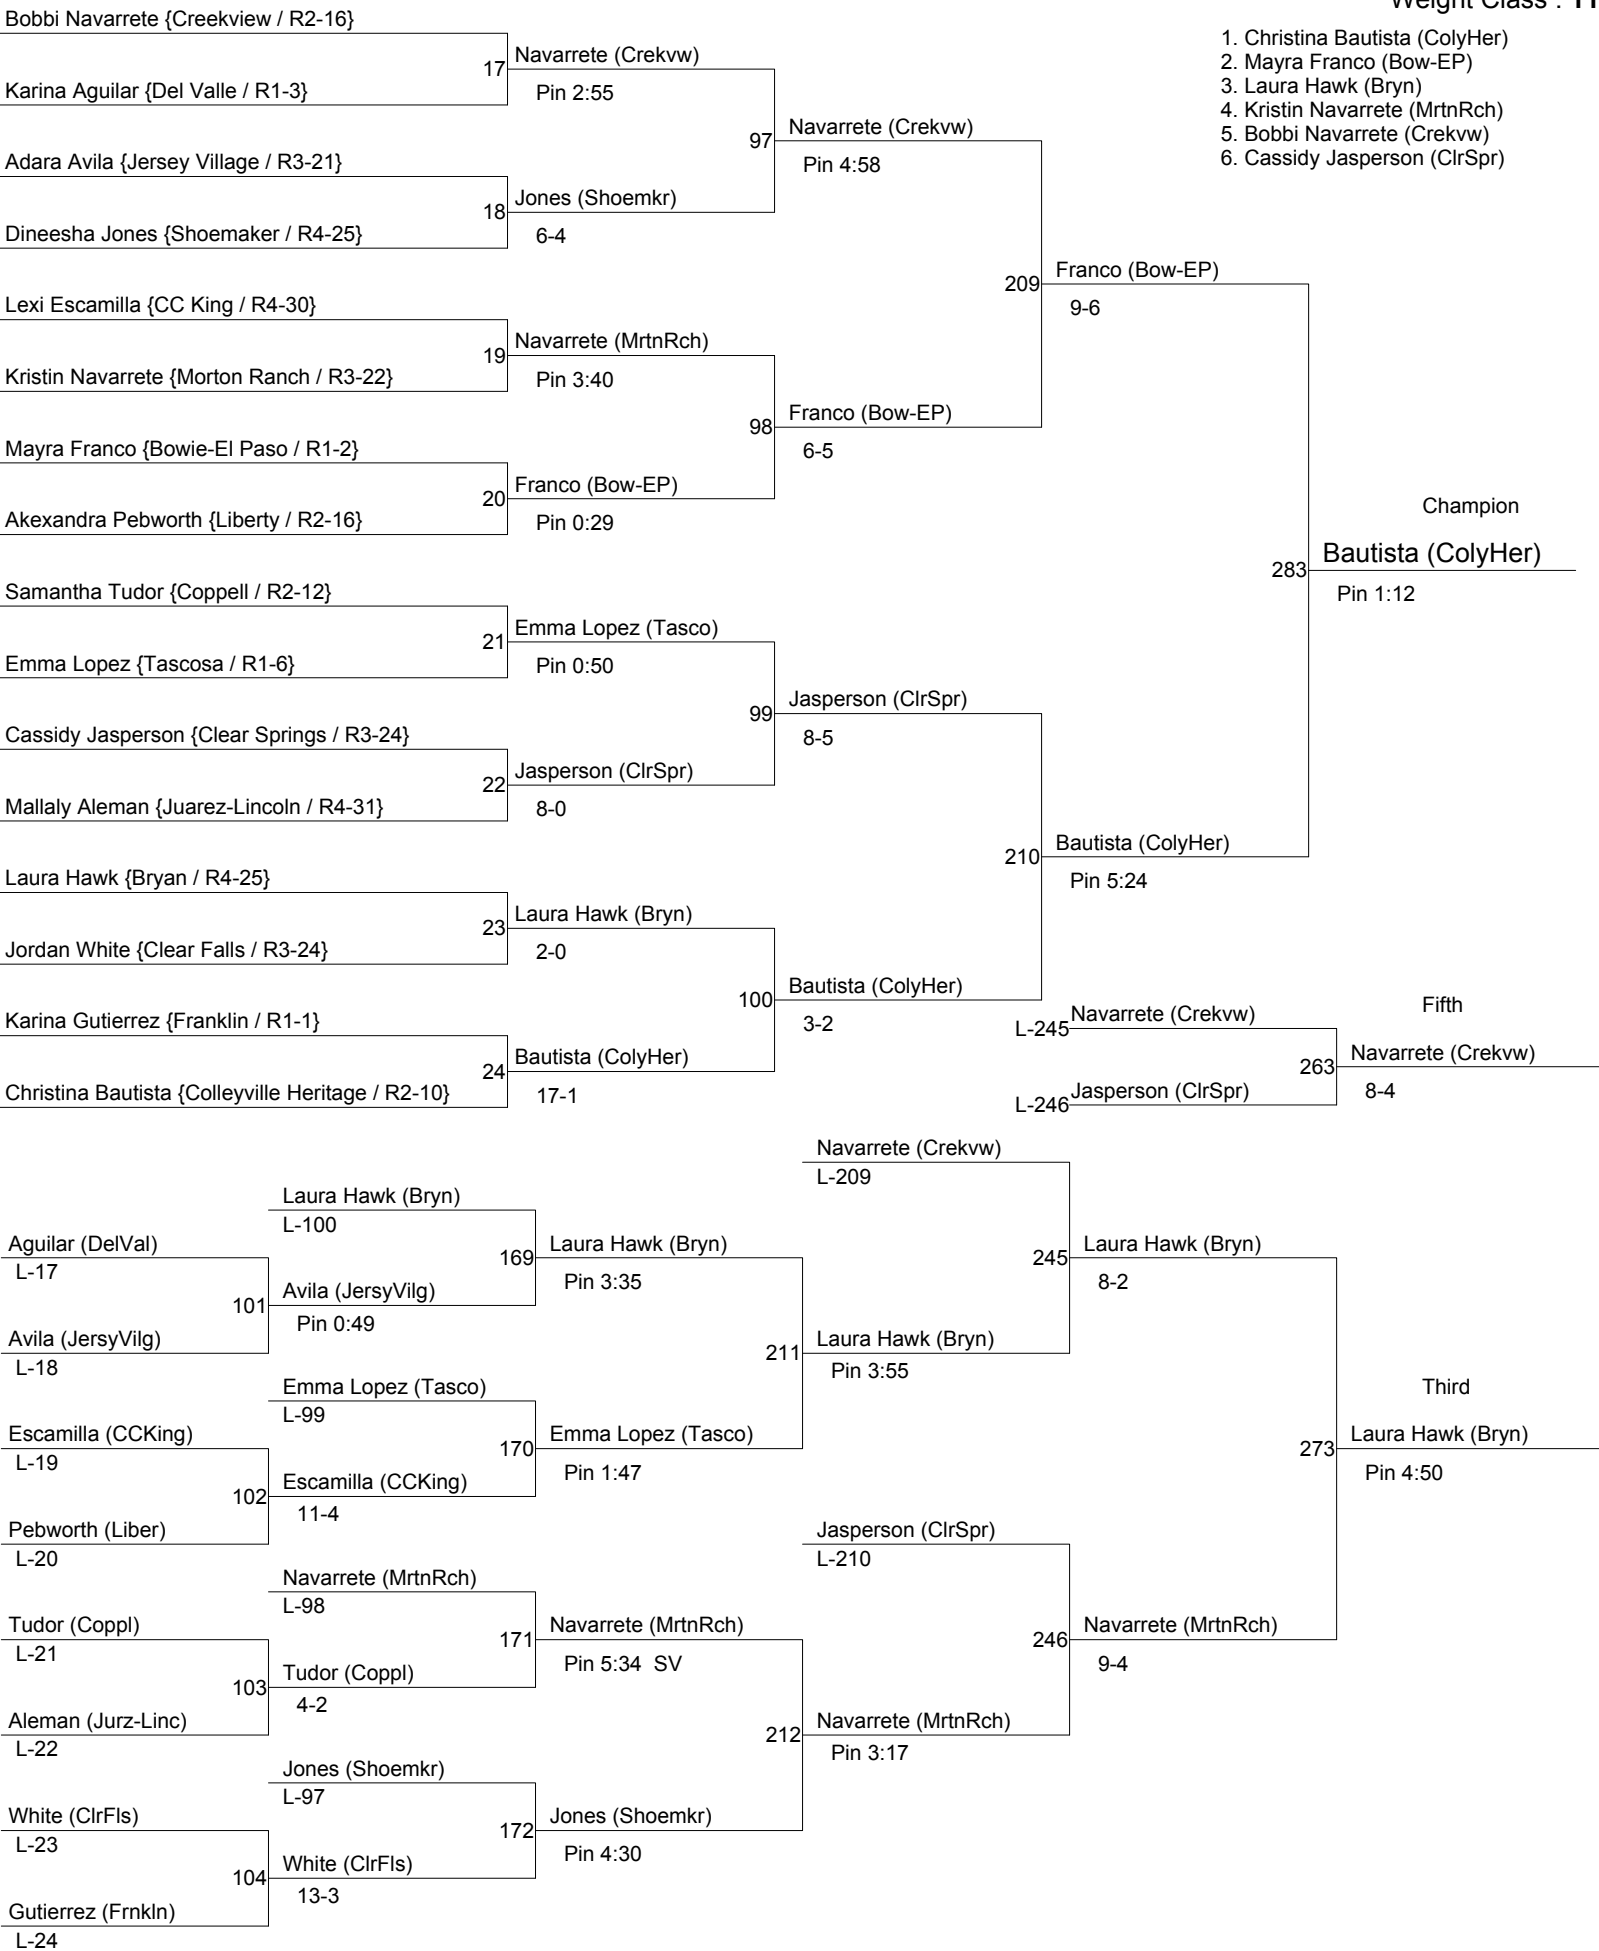

2012 Girls UIL State Championships

Weight Class : 95

2012 Girls UIL State Championships

Weight Class : 102

2012 Girls UIL State Championships

Weight Class : **110**

2012 Girls UIL State Championships

Weight Class : 128