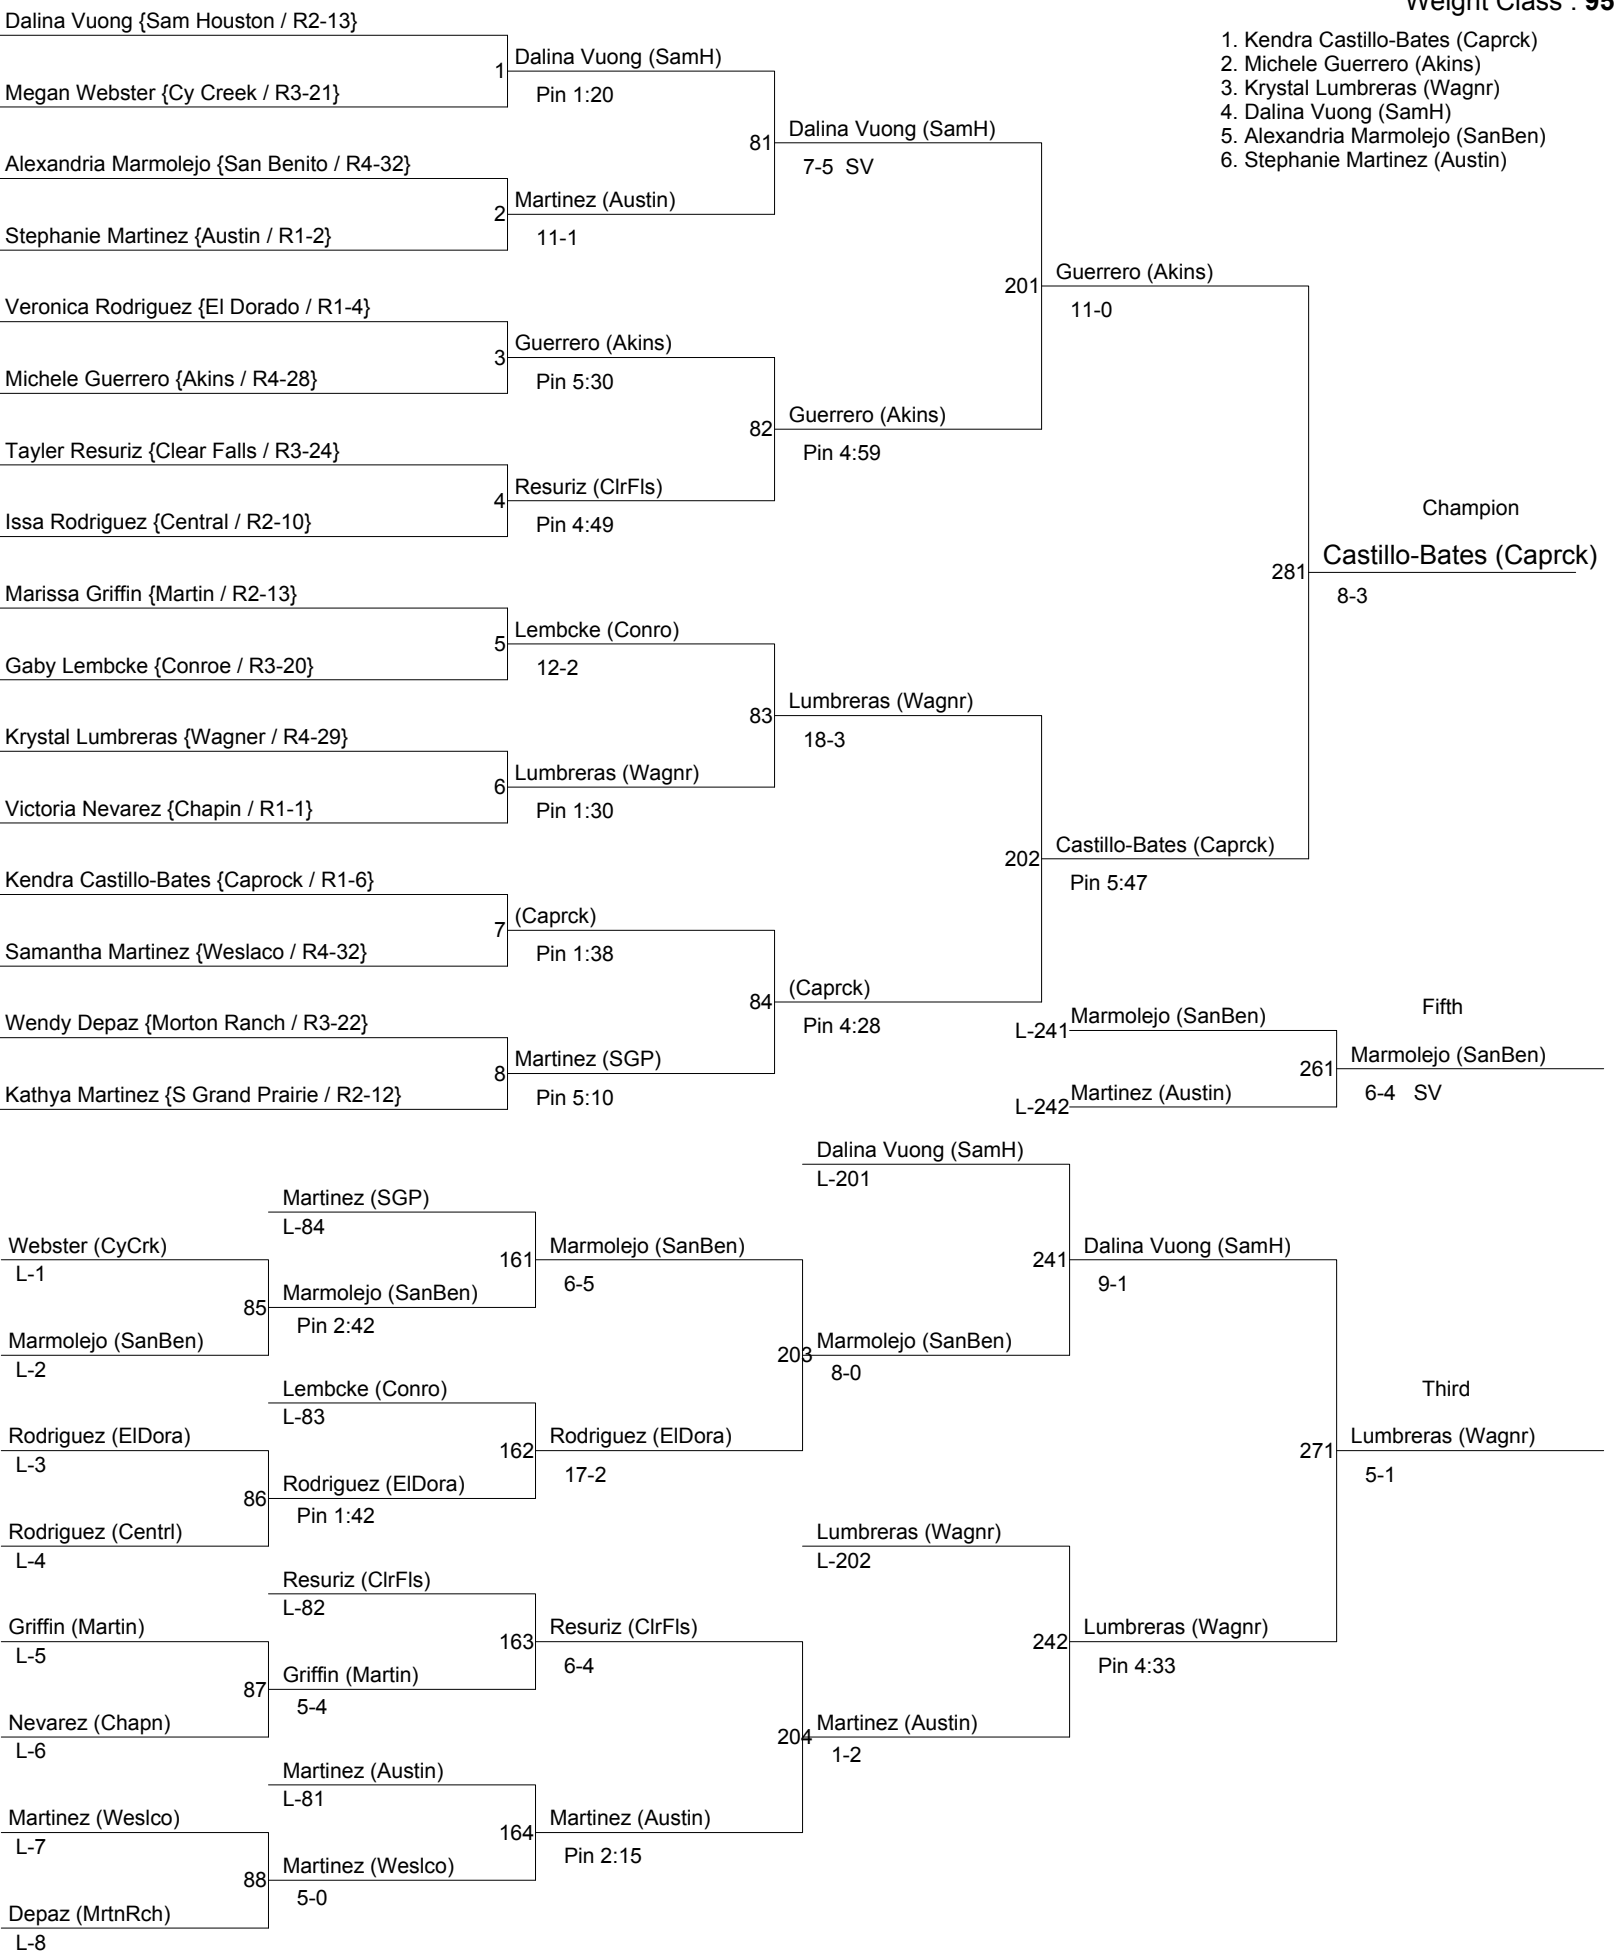

2012 Girls UIL State Championships

Weight Class : 95

2012 Girls UIL State Championships

Weight Class : 102

2012 Girls UIL State Championships

Weight Class : **110**

2012 Girls UIL State Championships

Weight Class : 128