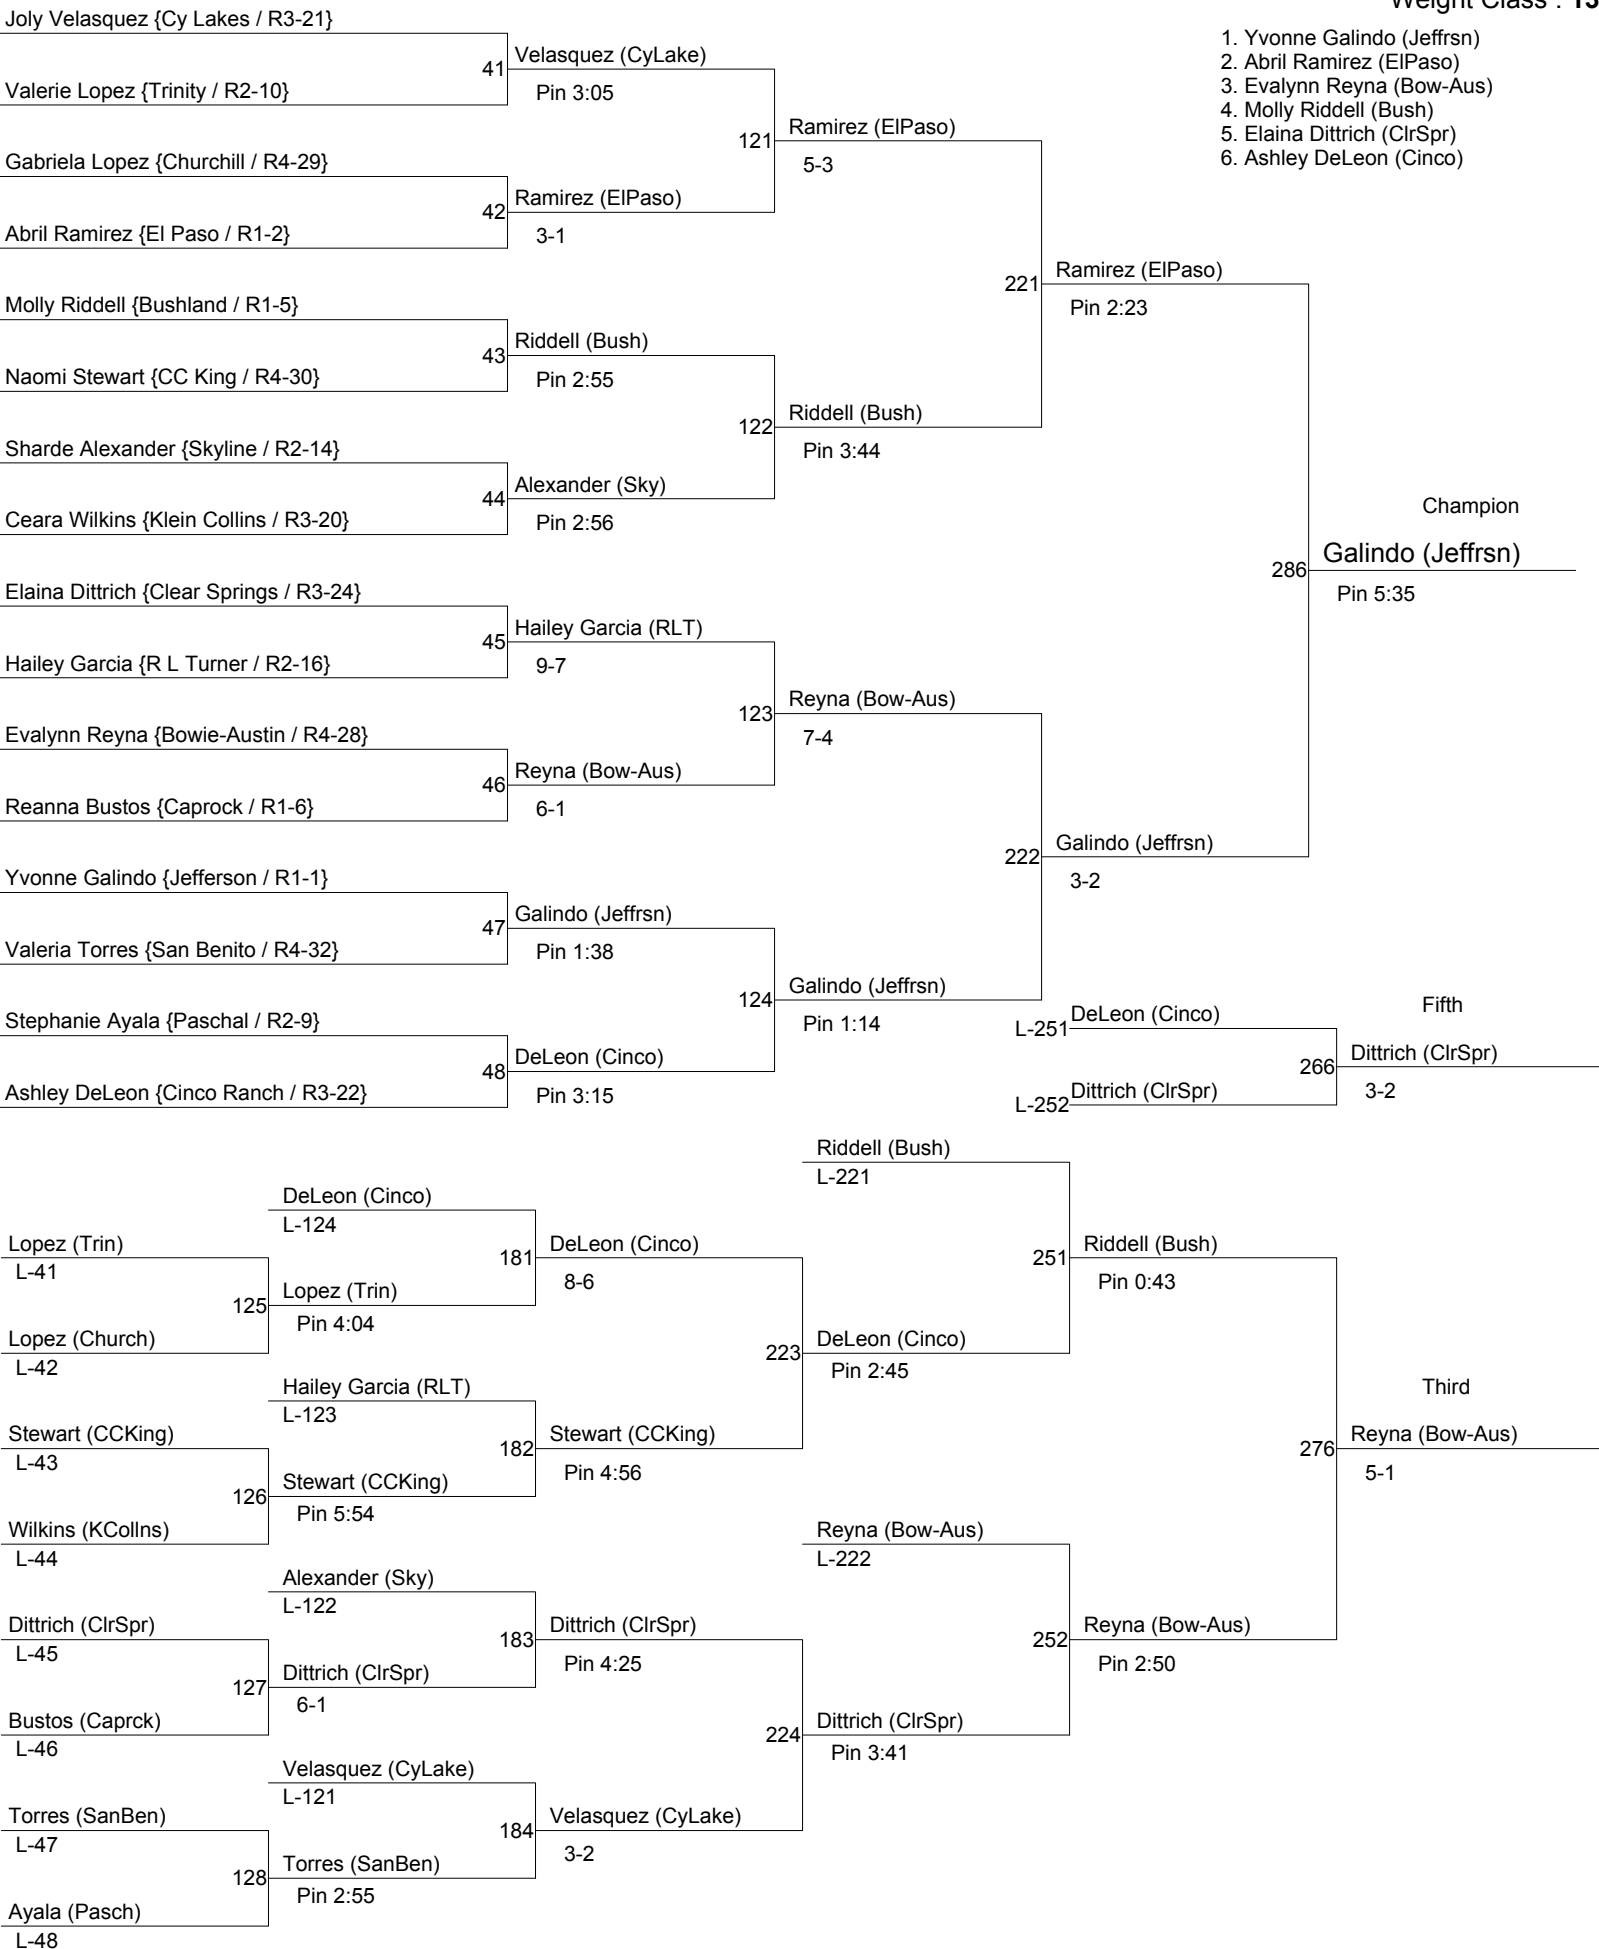

2012 Girls UIL State Championships

Weight Class : 138