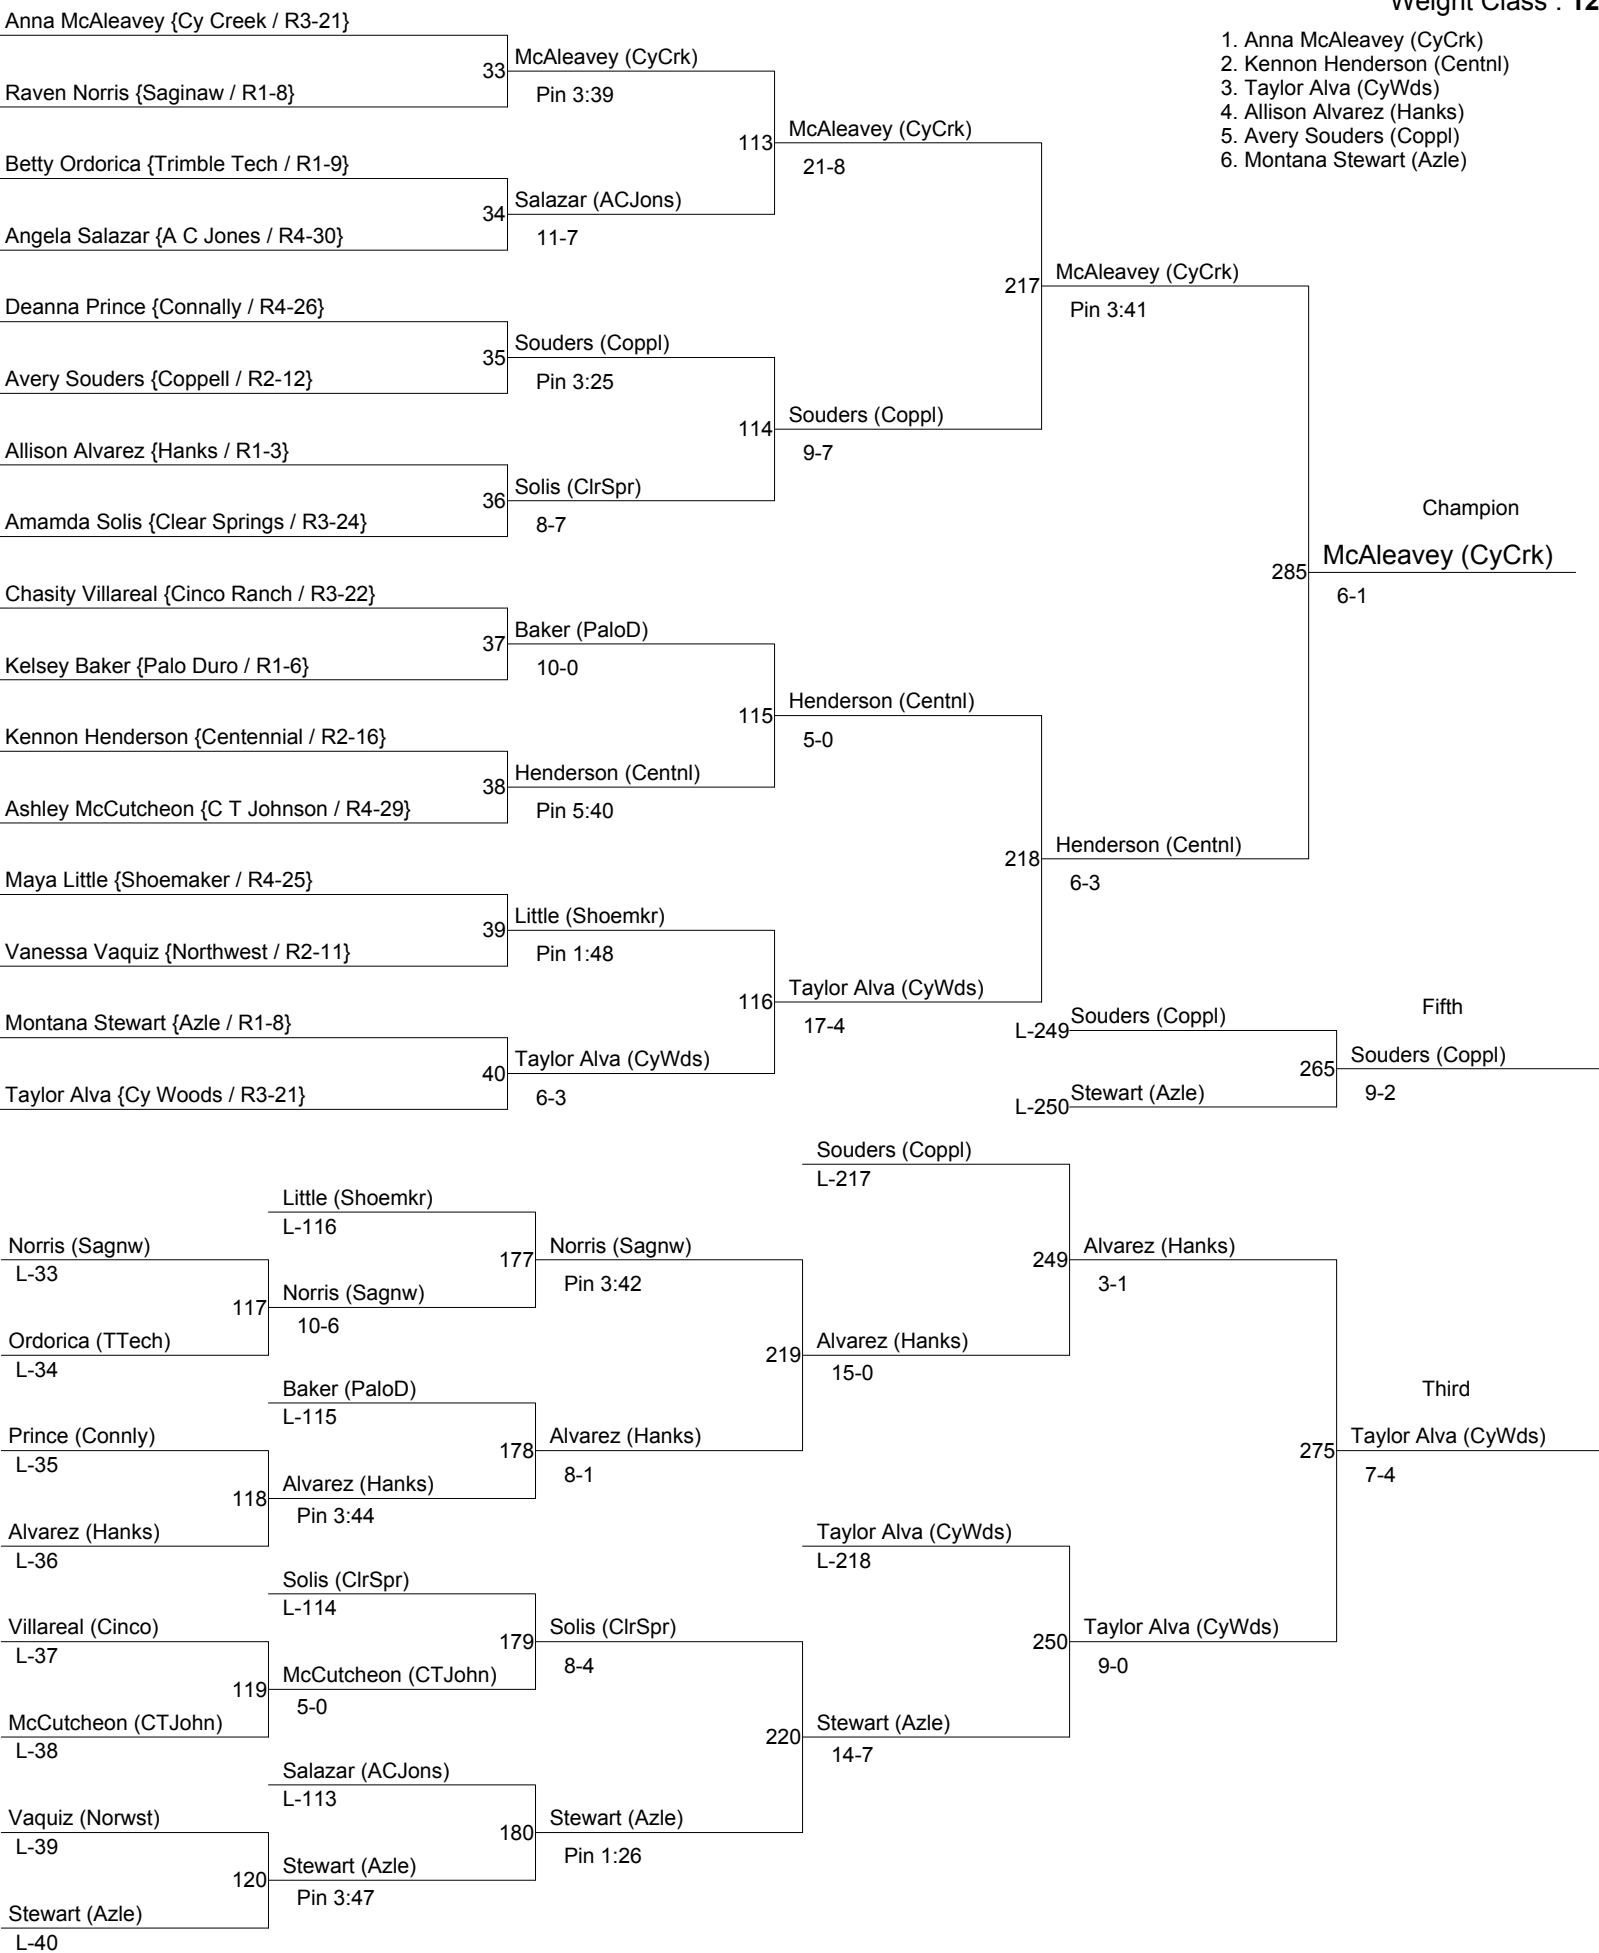

2012 Girls UIL State Championships

Weight Class : 95

2012 Girls UIL State Championships

Weight Class : 102

2012 Girls UIL State Championships

Weight Class : **110**

2012 Girls UIL State Championships

Weight Class : 128