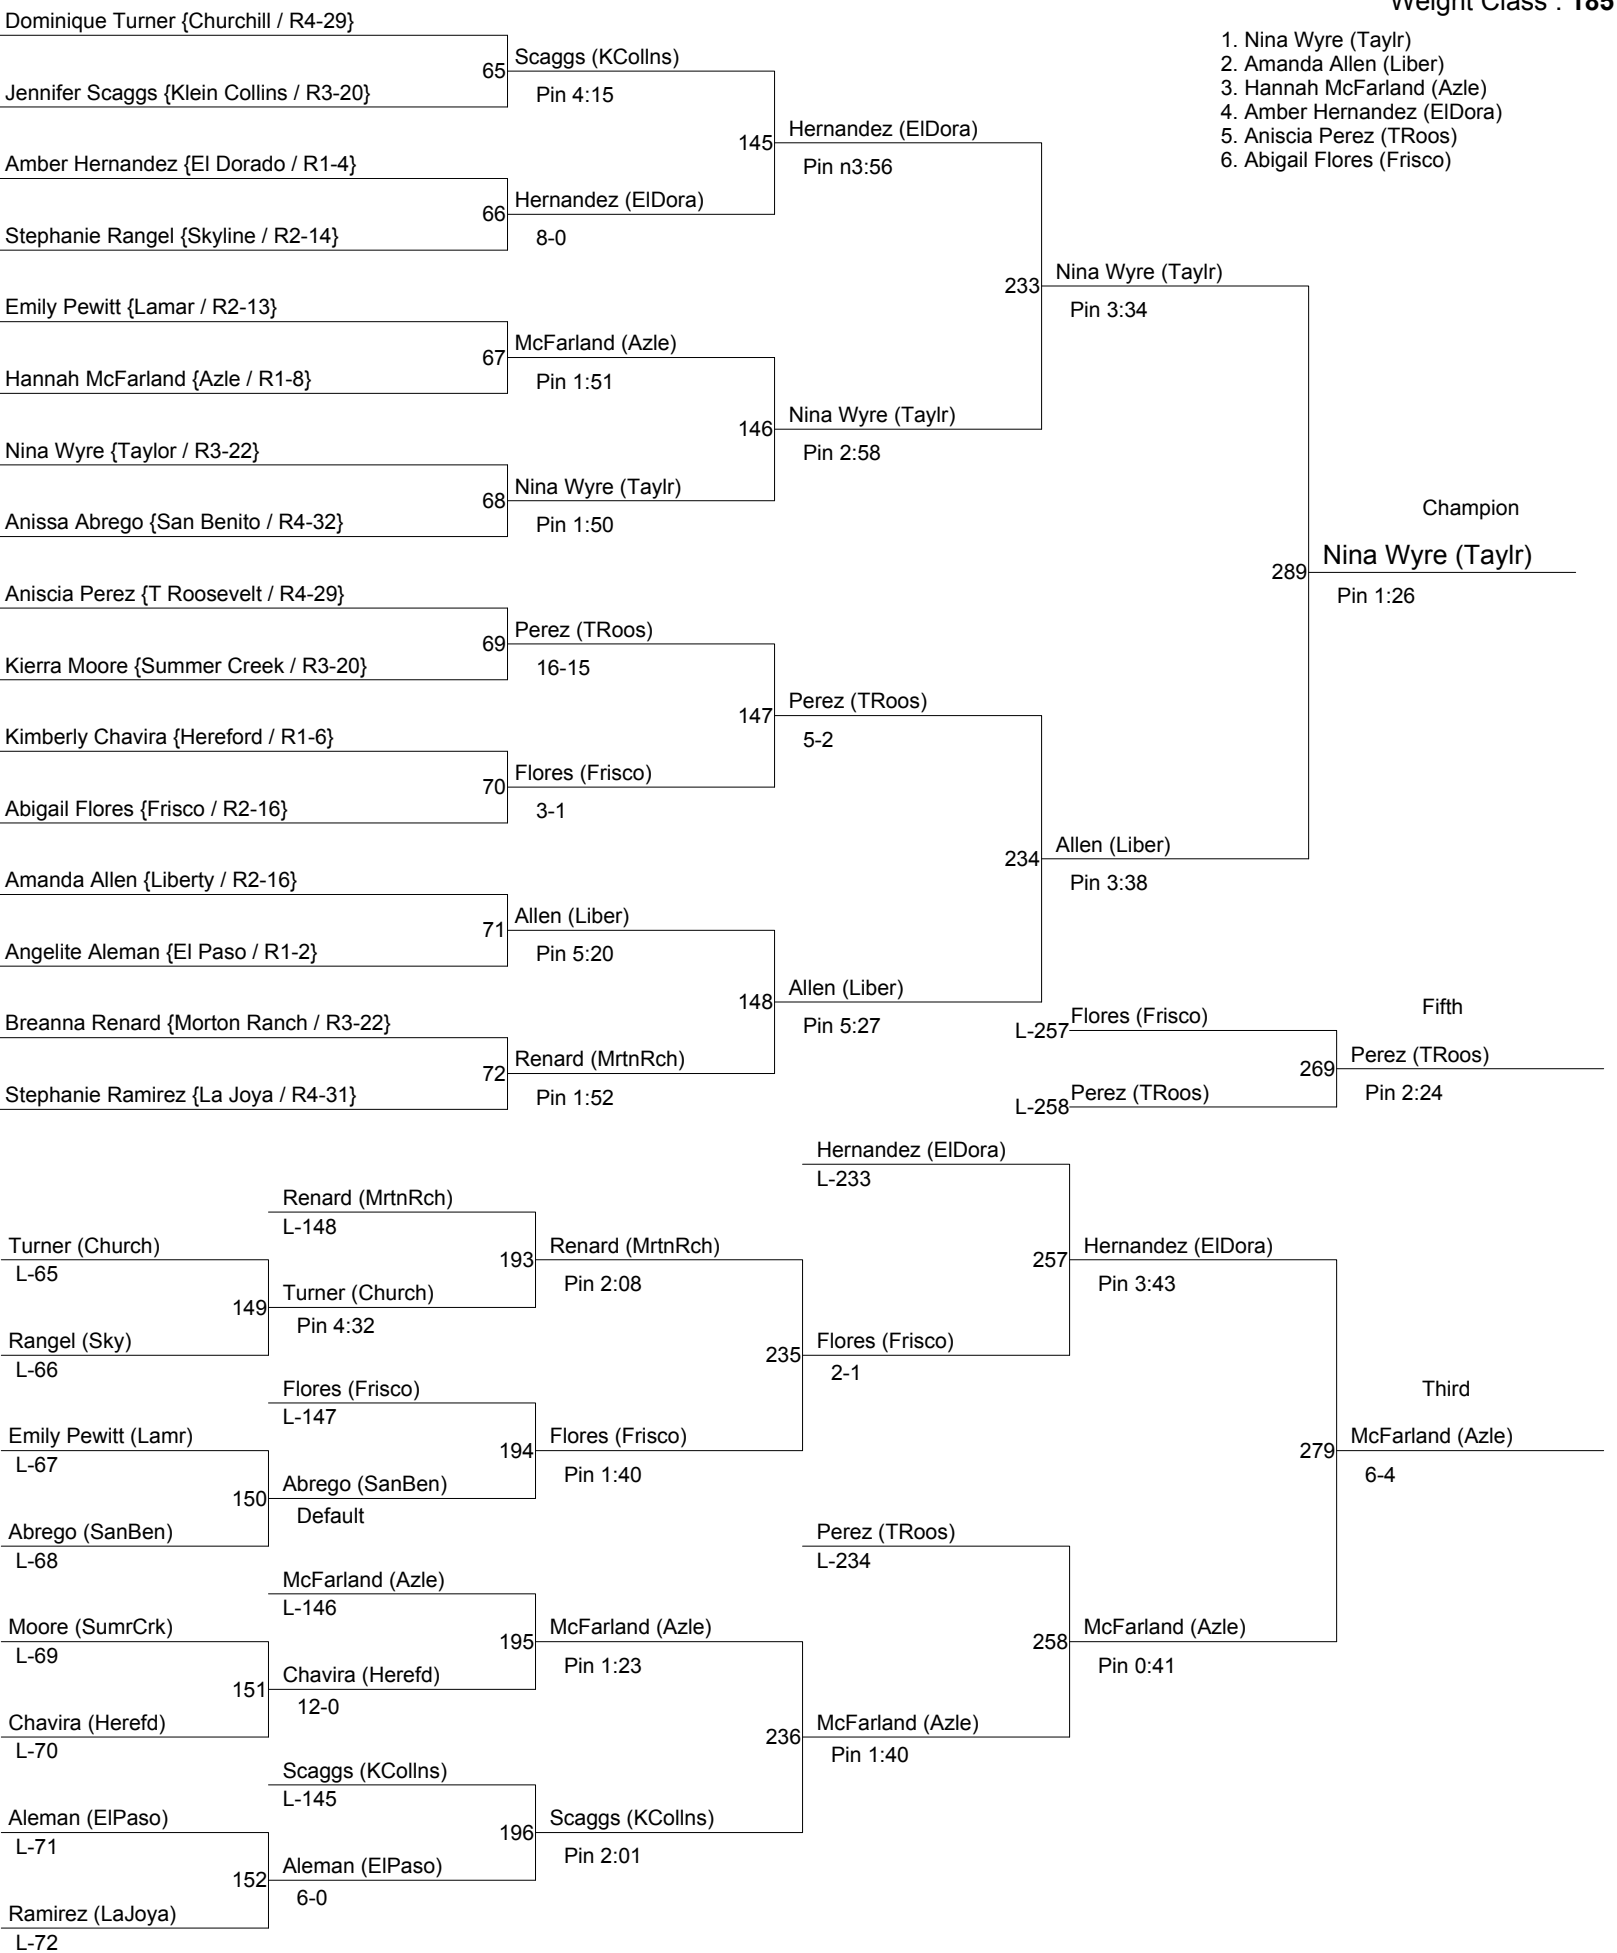

2012 Girls UIL State Championships

Weight Class : **215**