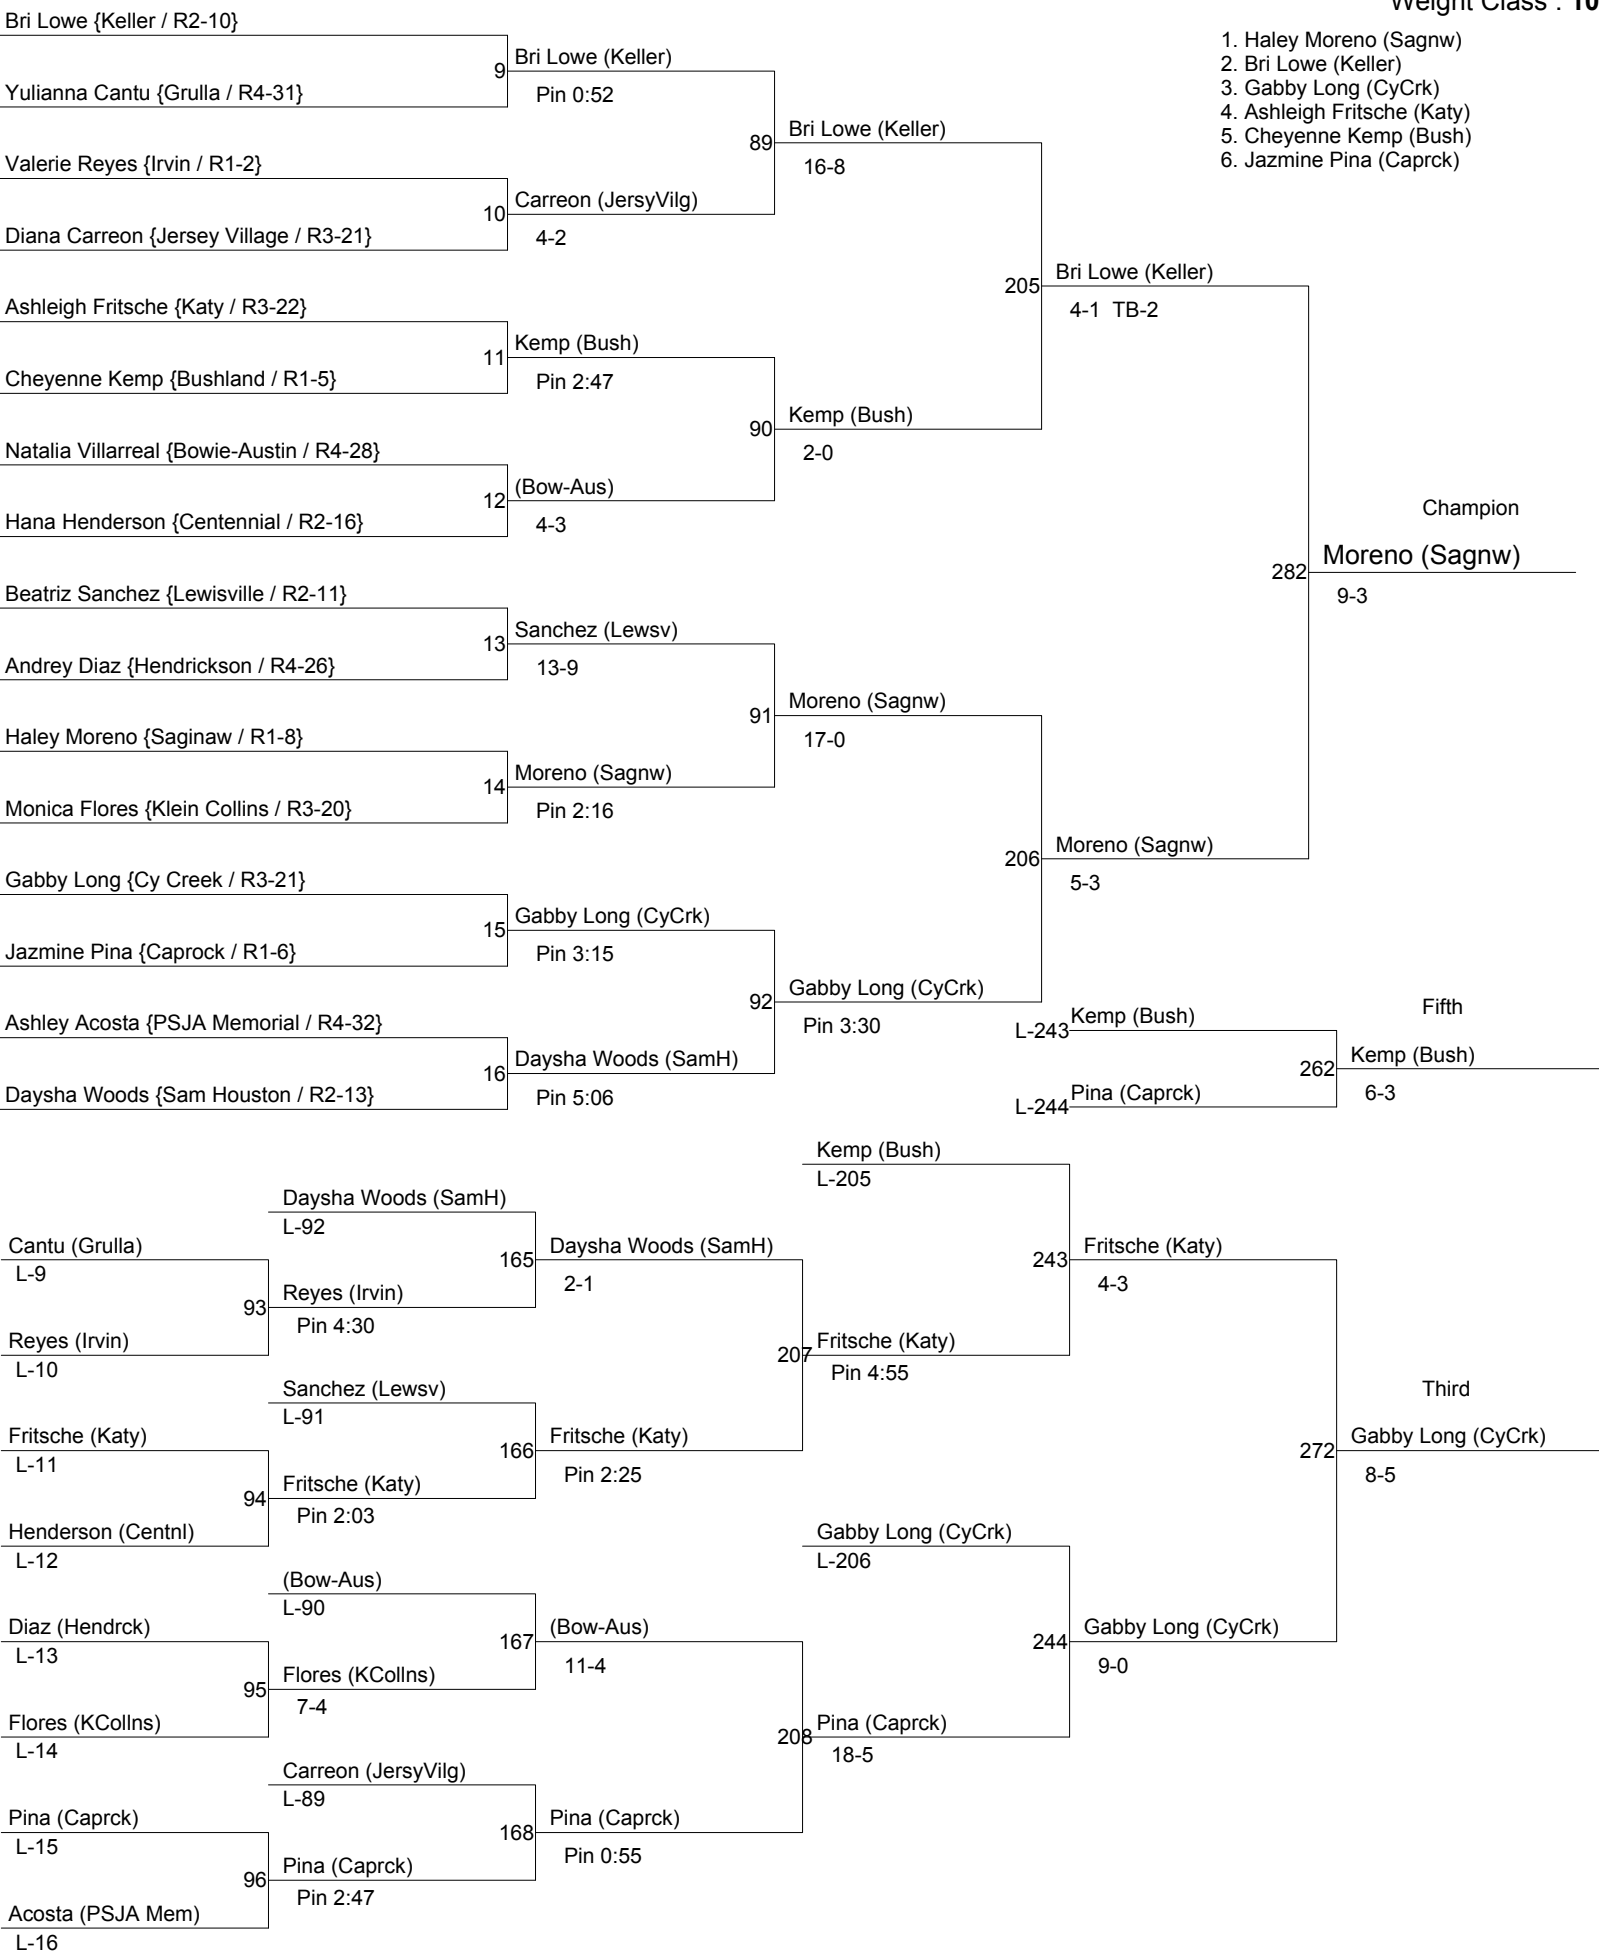

2012 Girls UIL State Championships

Weight Class : 95

2012 Girls UIL State Championships

Weight Class : 102

2012 Girls UIL State Championships

Weight Class : **110**

2012 Girls UIL State Championships

Weight Class : 128