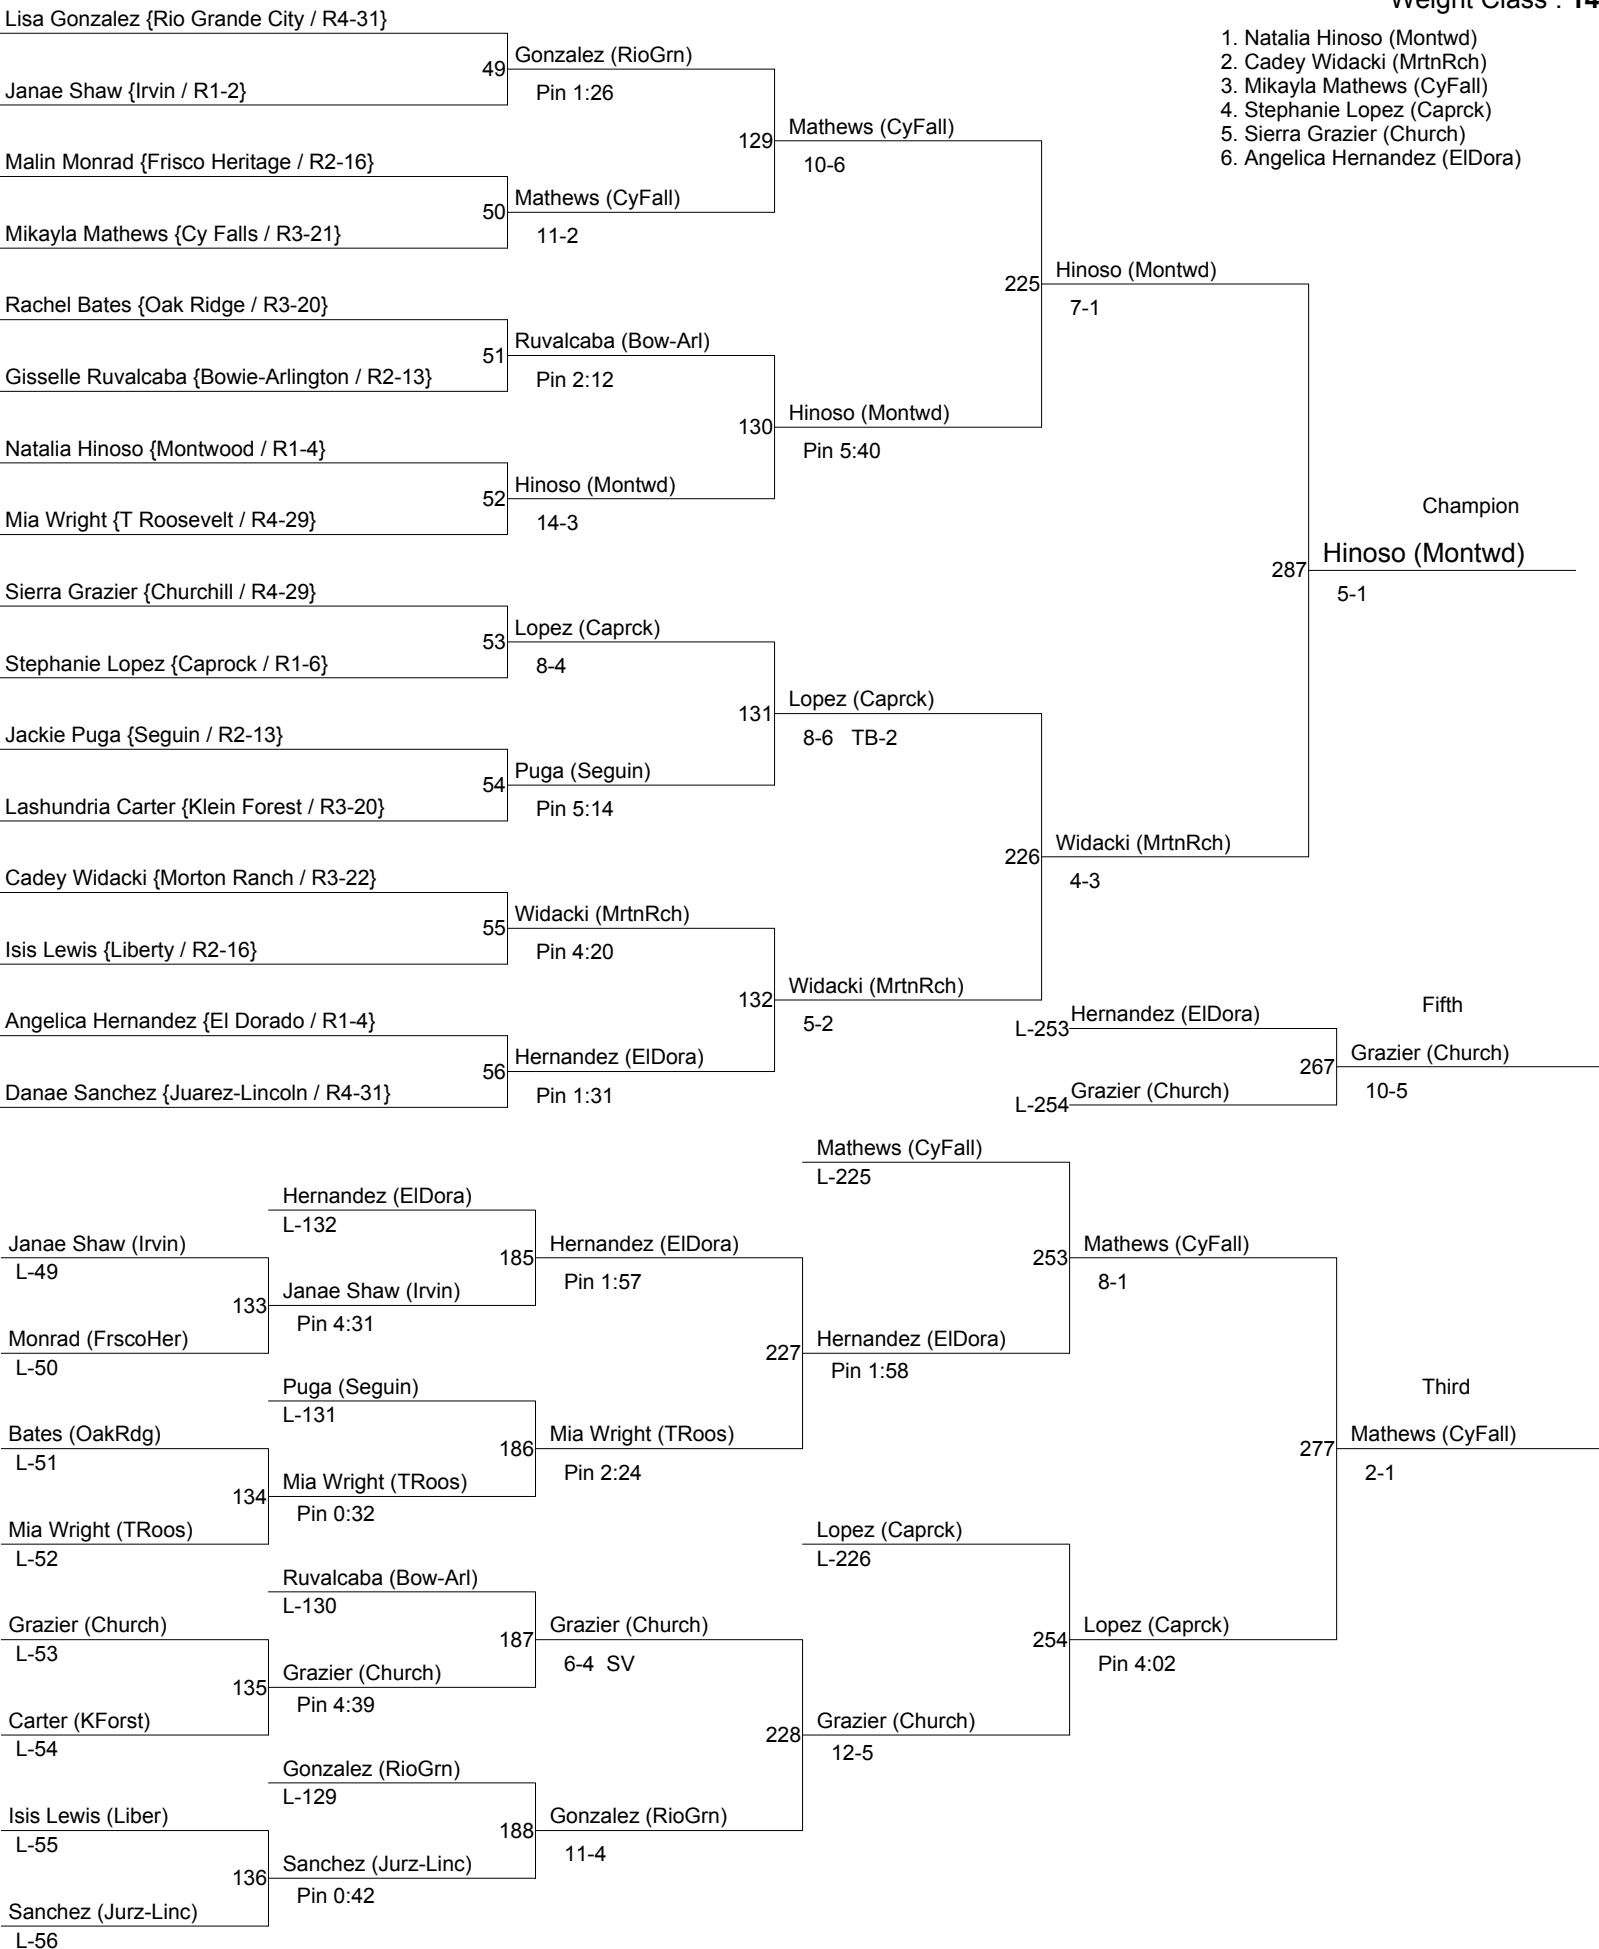

2012 Girls UIL State Championships

Weight Class : **148**