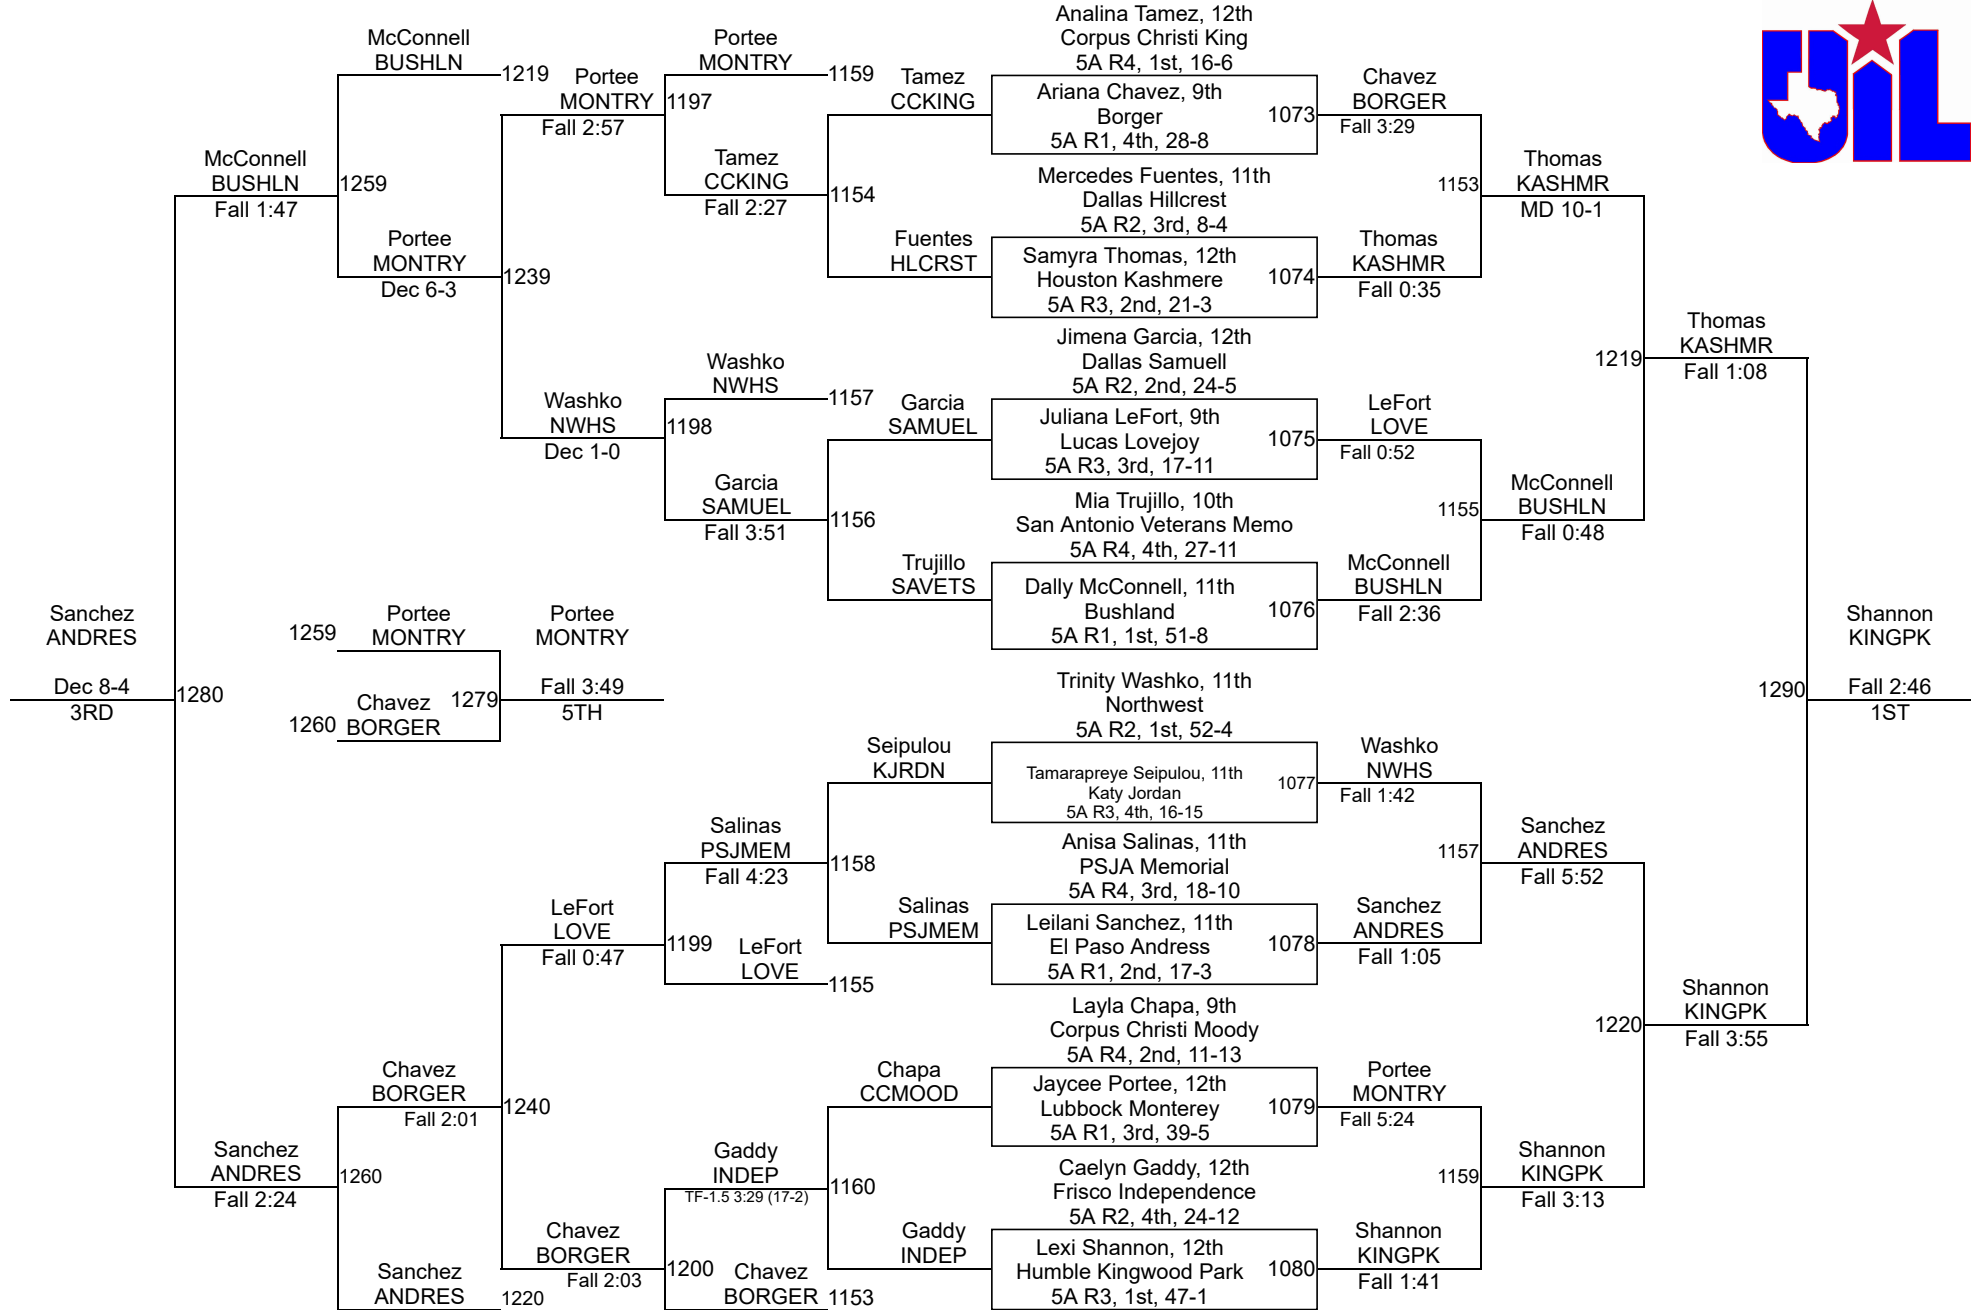

2022 UIL Girls State Championship

5A - 215 lbs