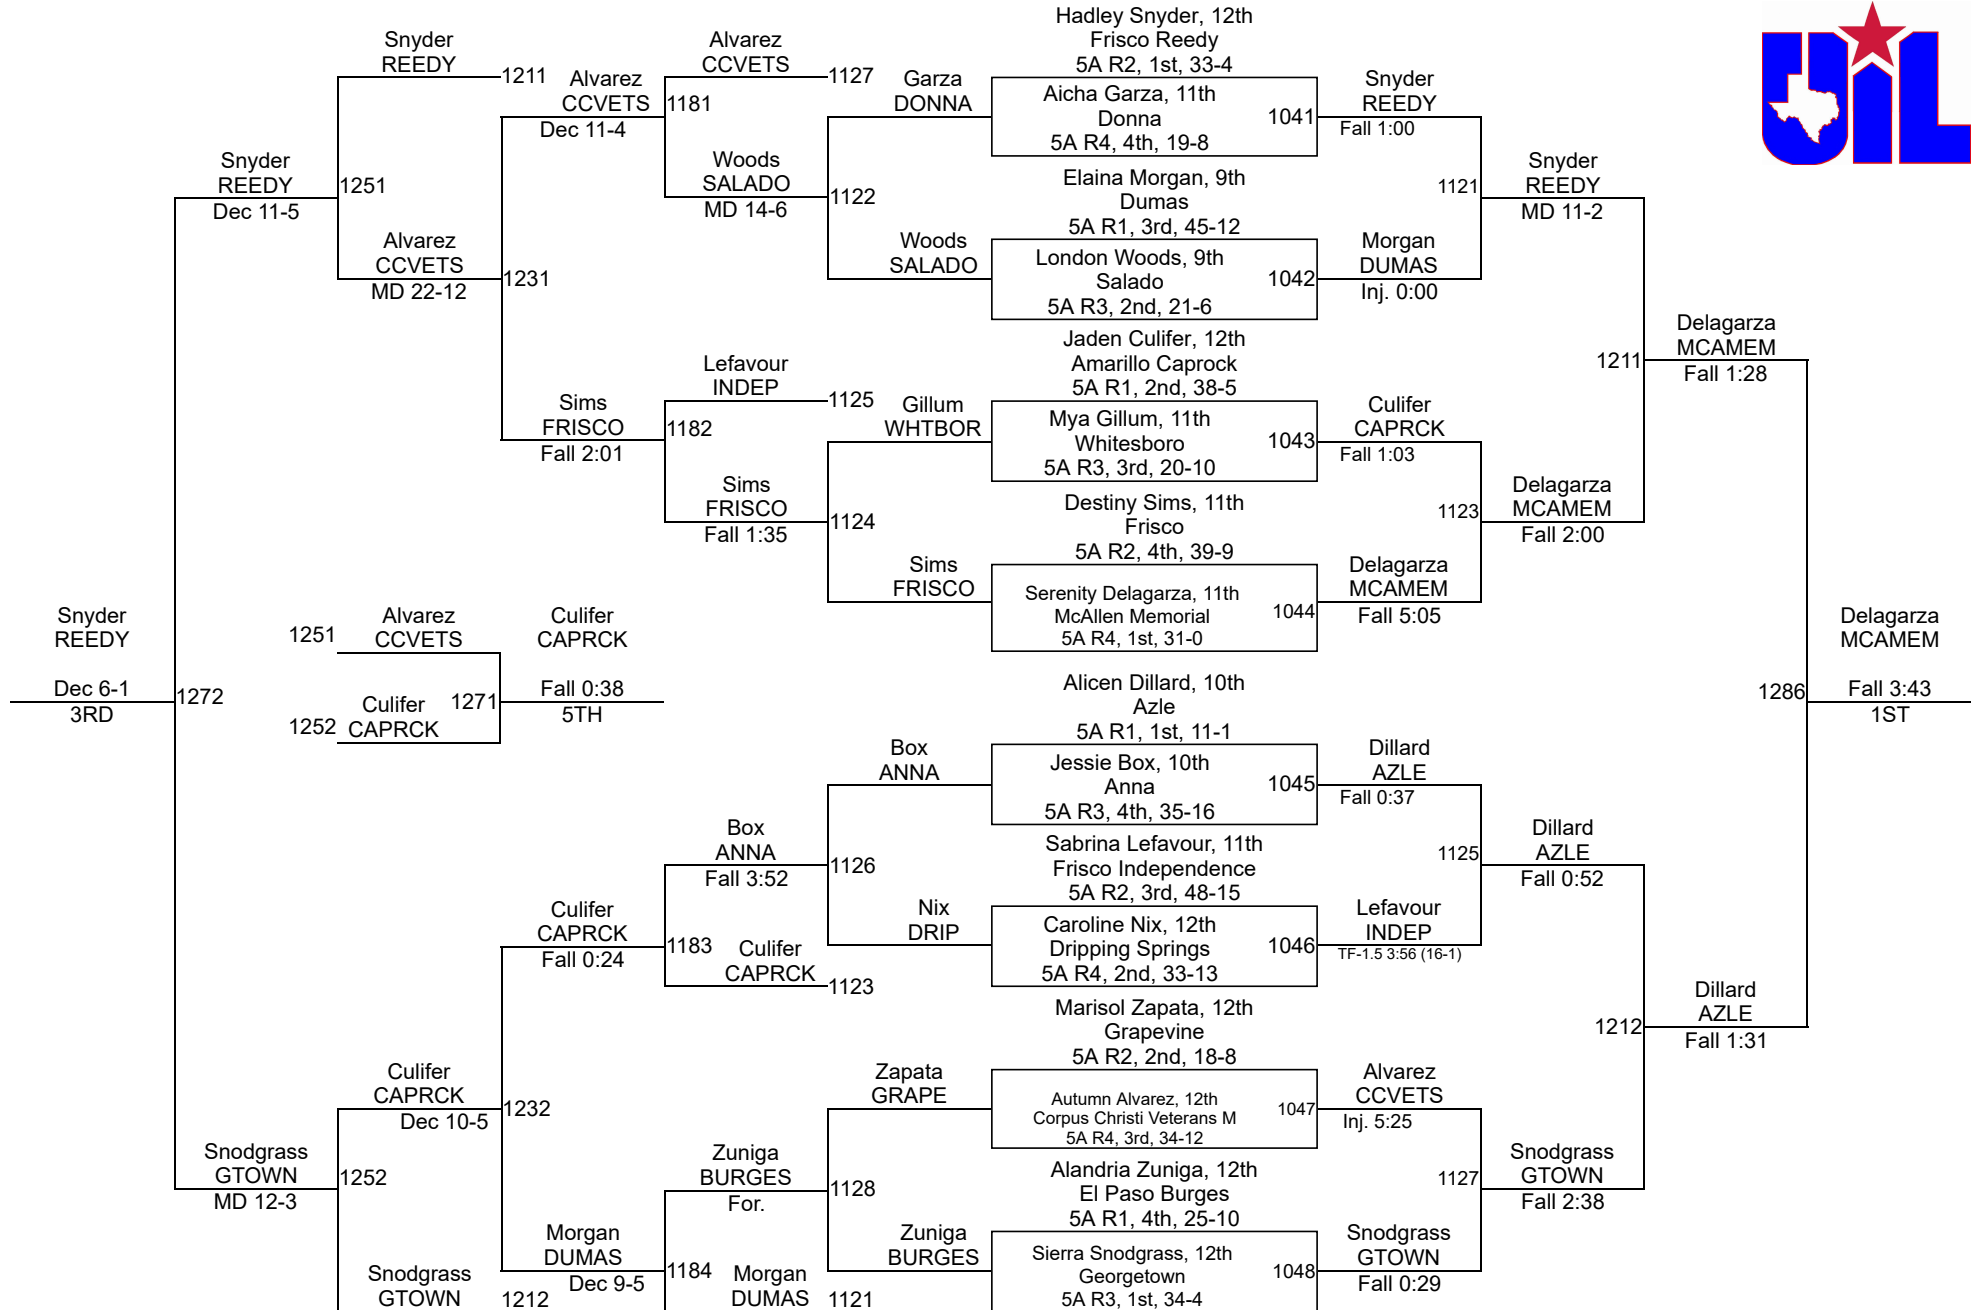

2022 UIL Girls State Championship

5A - 138 lbs