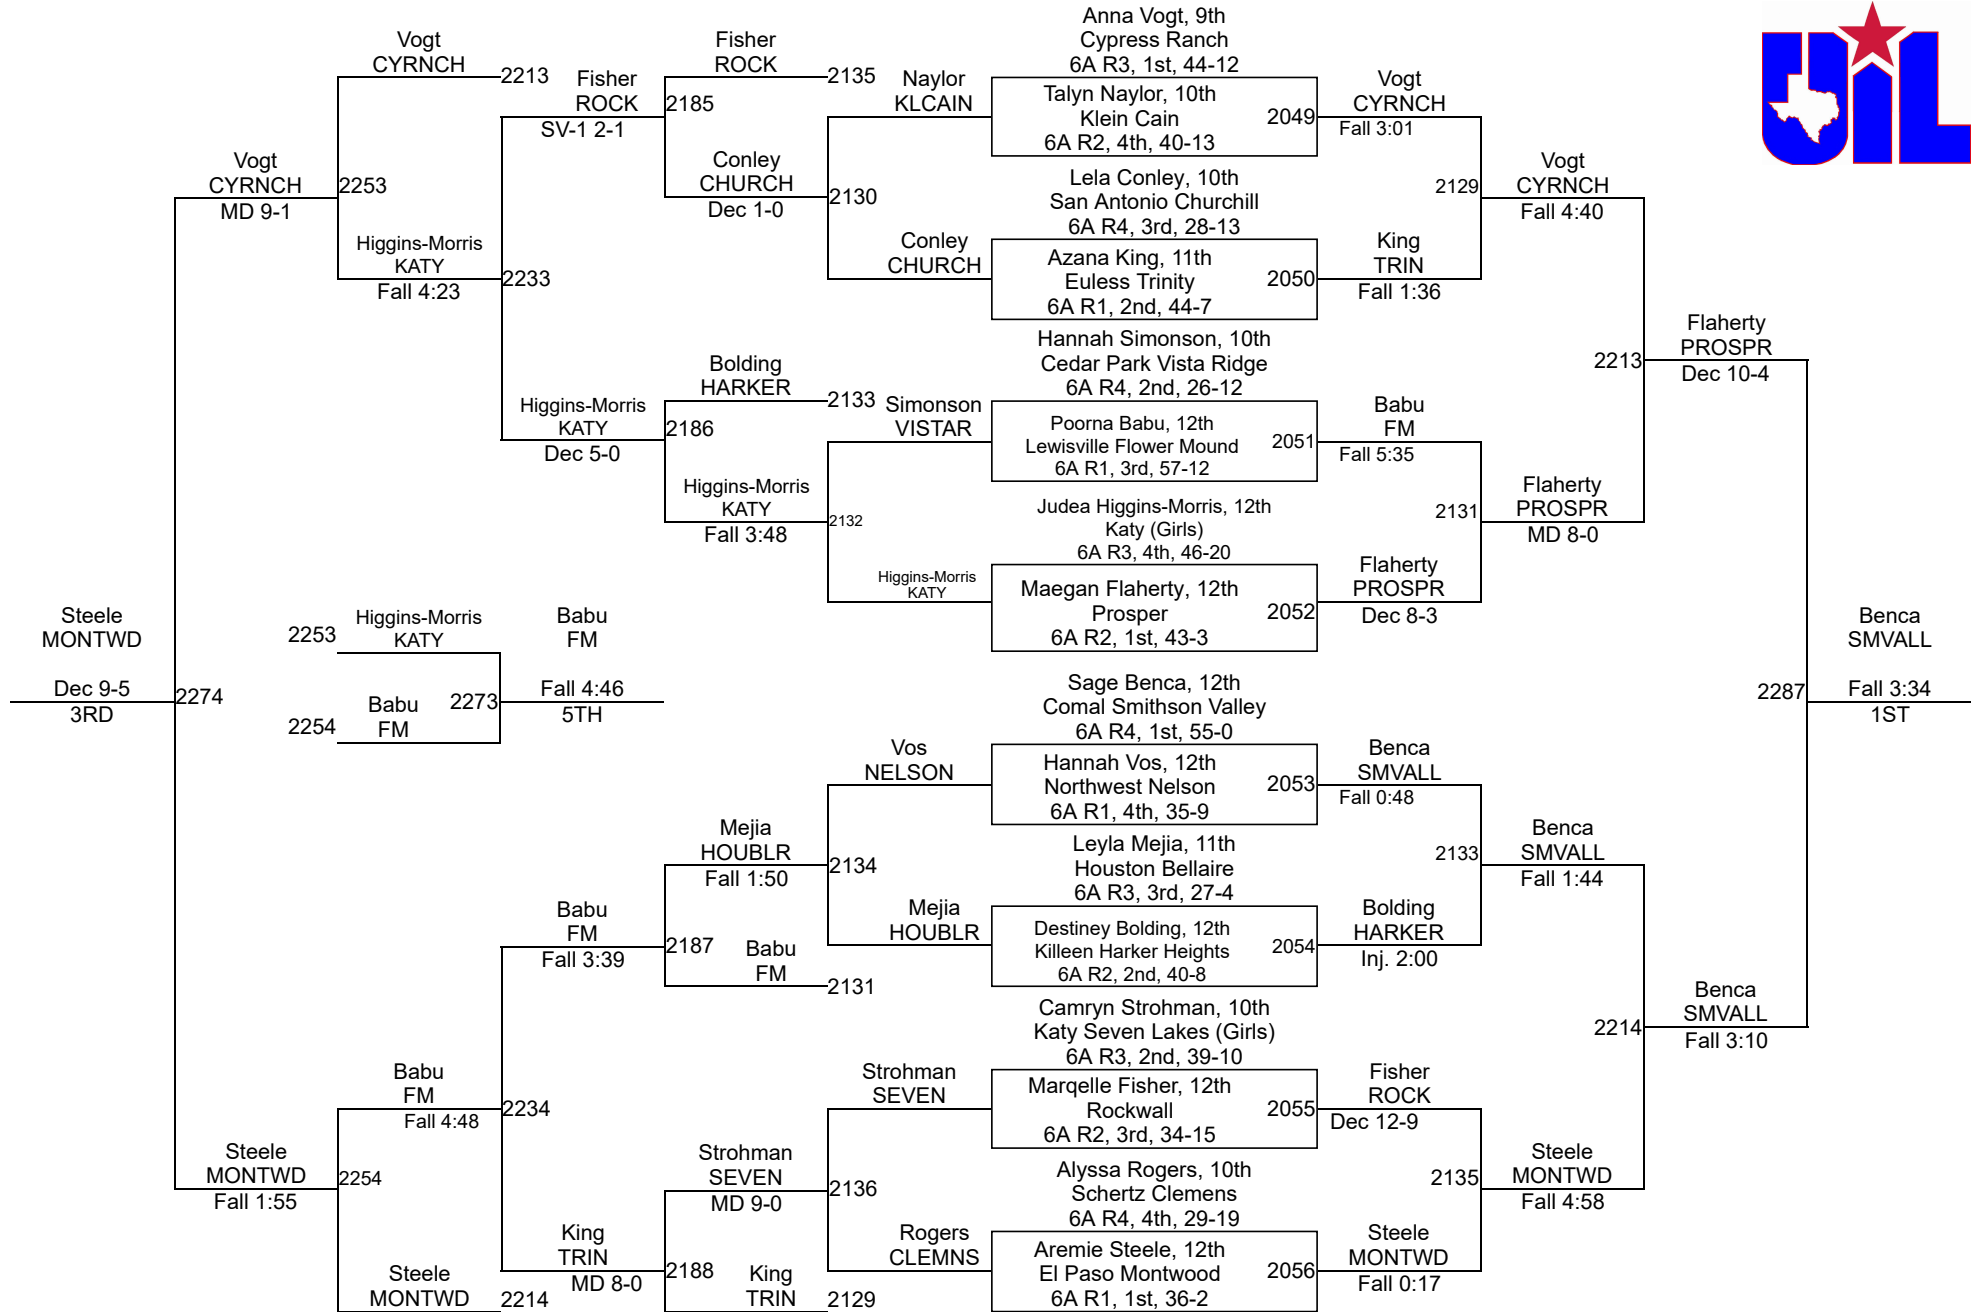

2022 UIL Girls State Championship

6A - 148 lbs