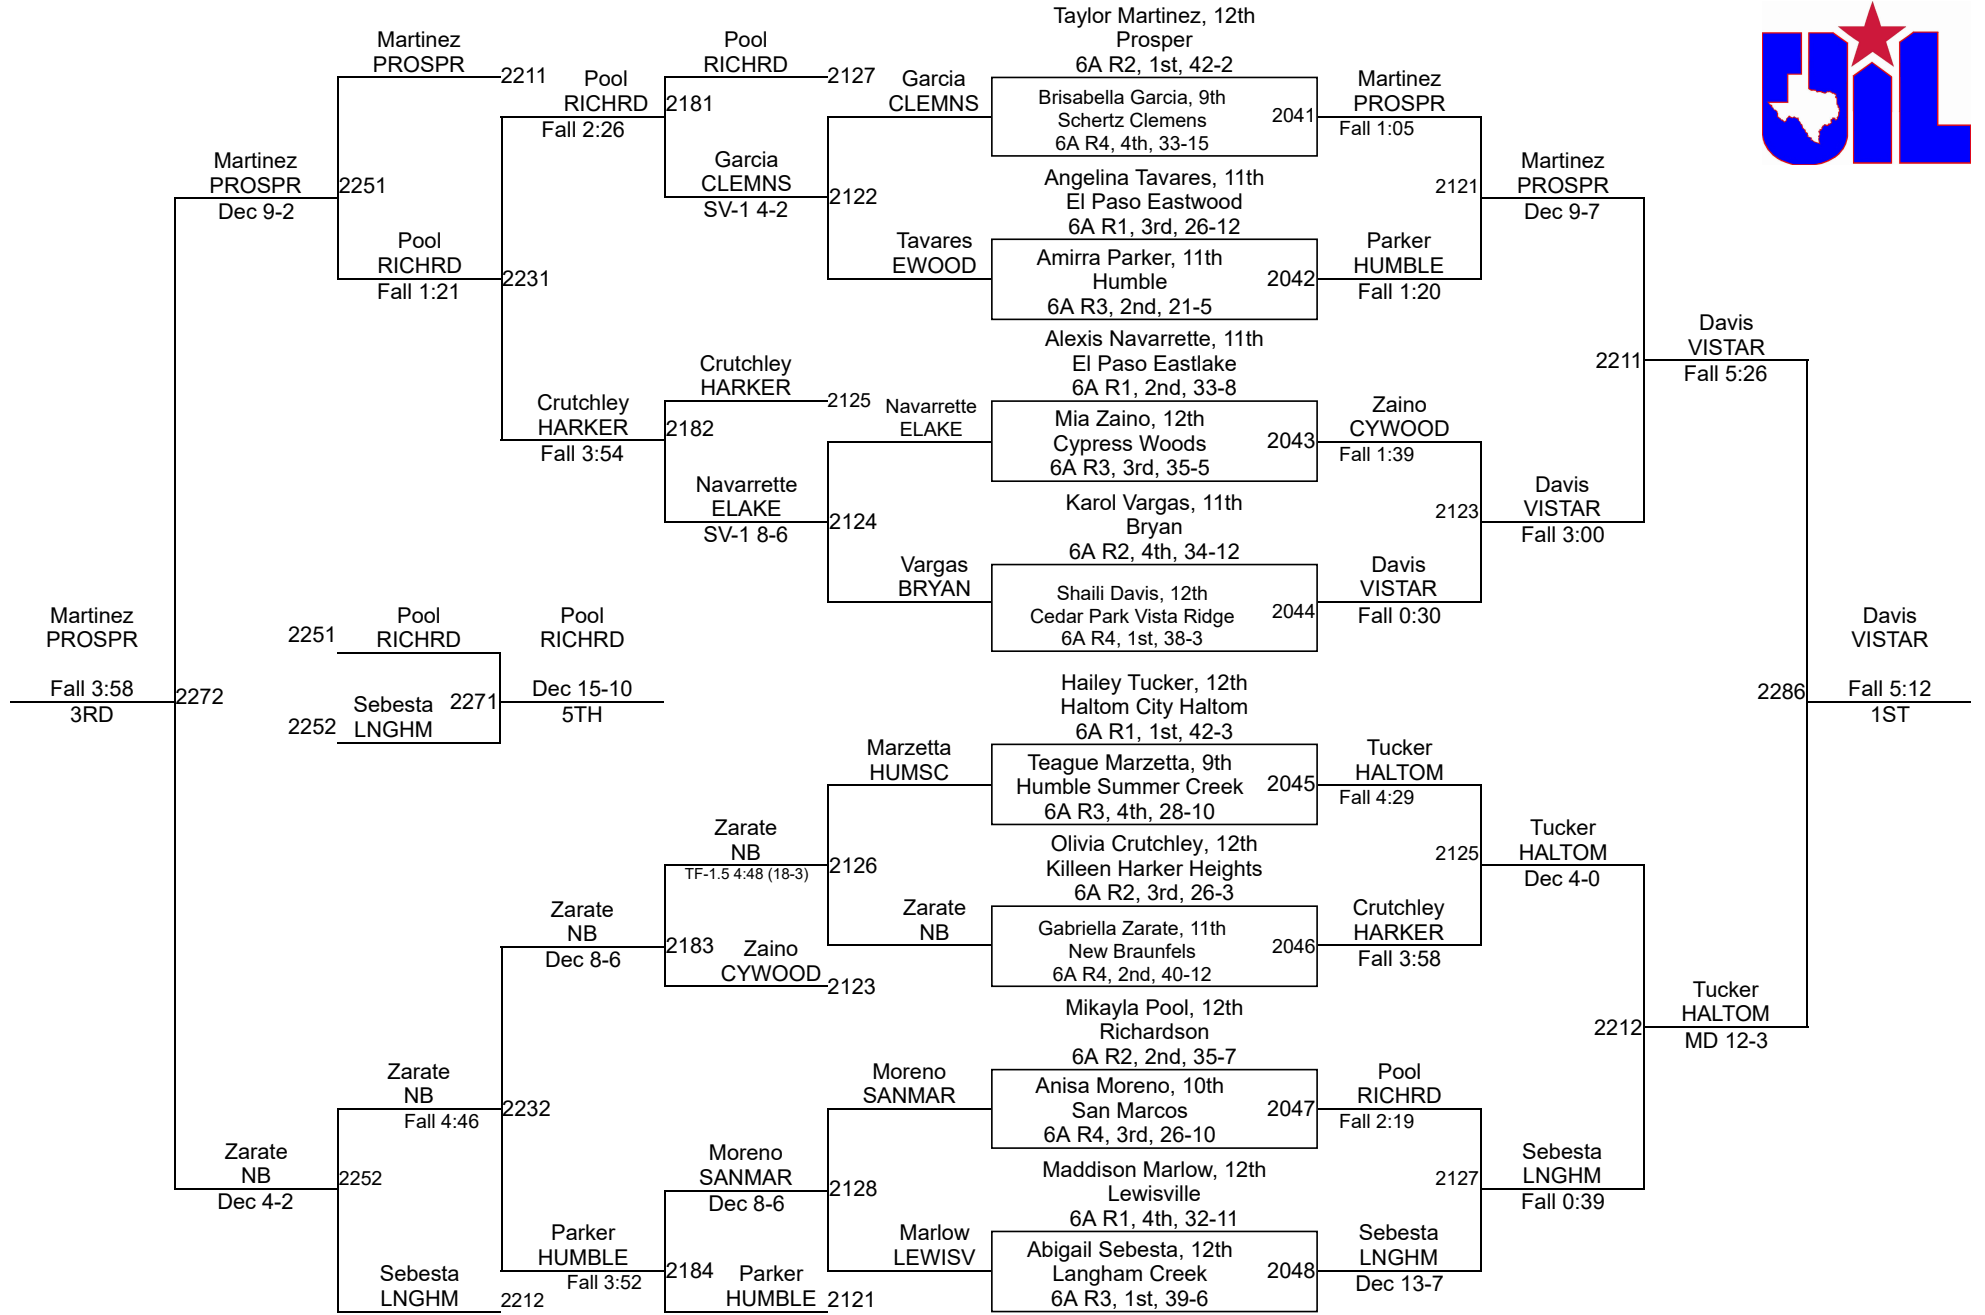

2022 UIL Girls State Championship

6A - 138 lbs