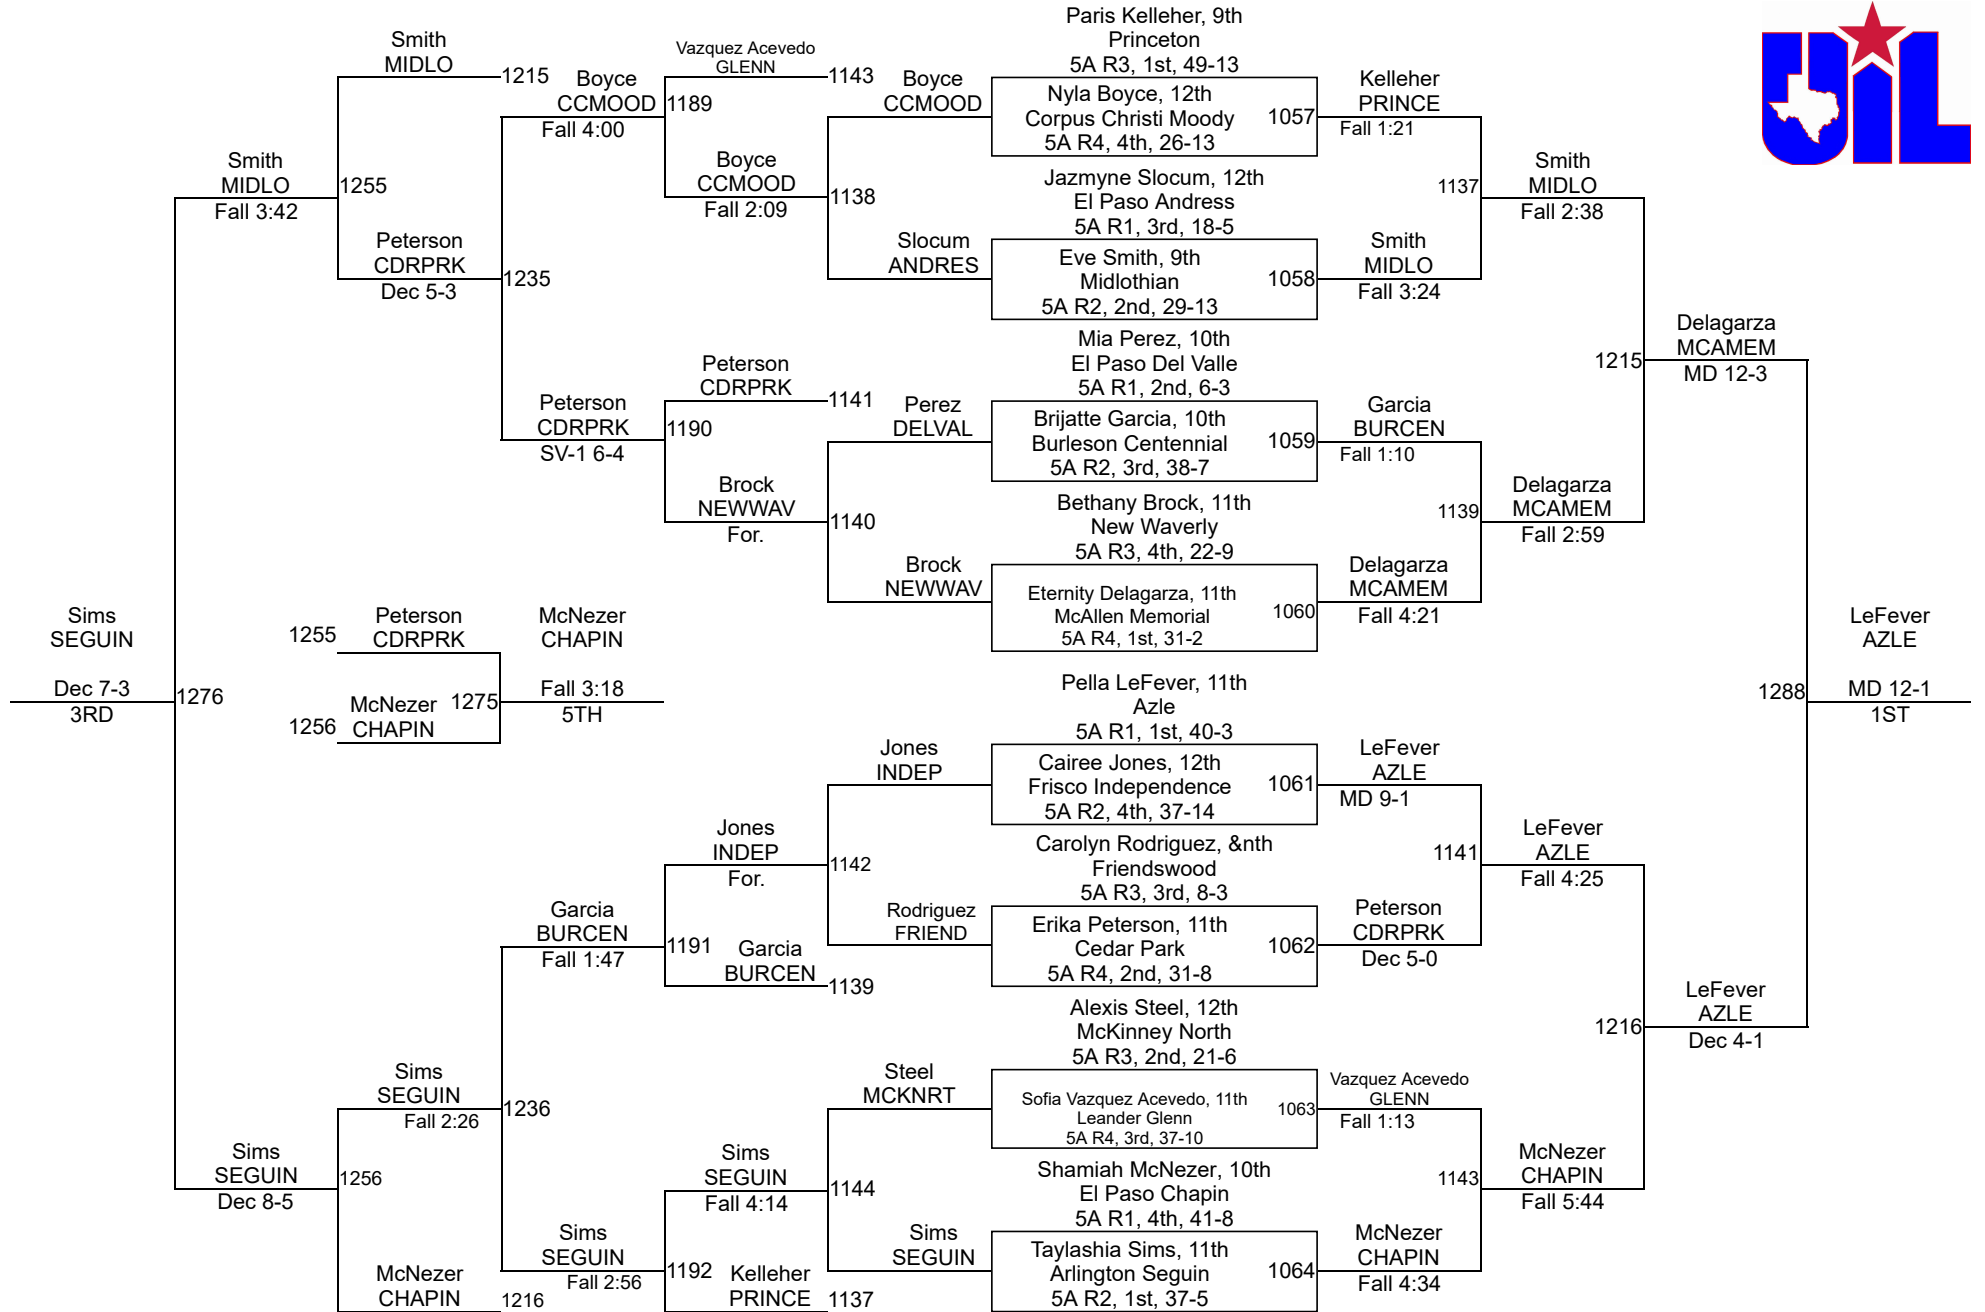

2022 UIL Girls State Championship

5A - 165 lbs