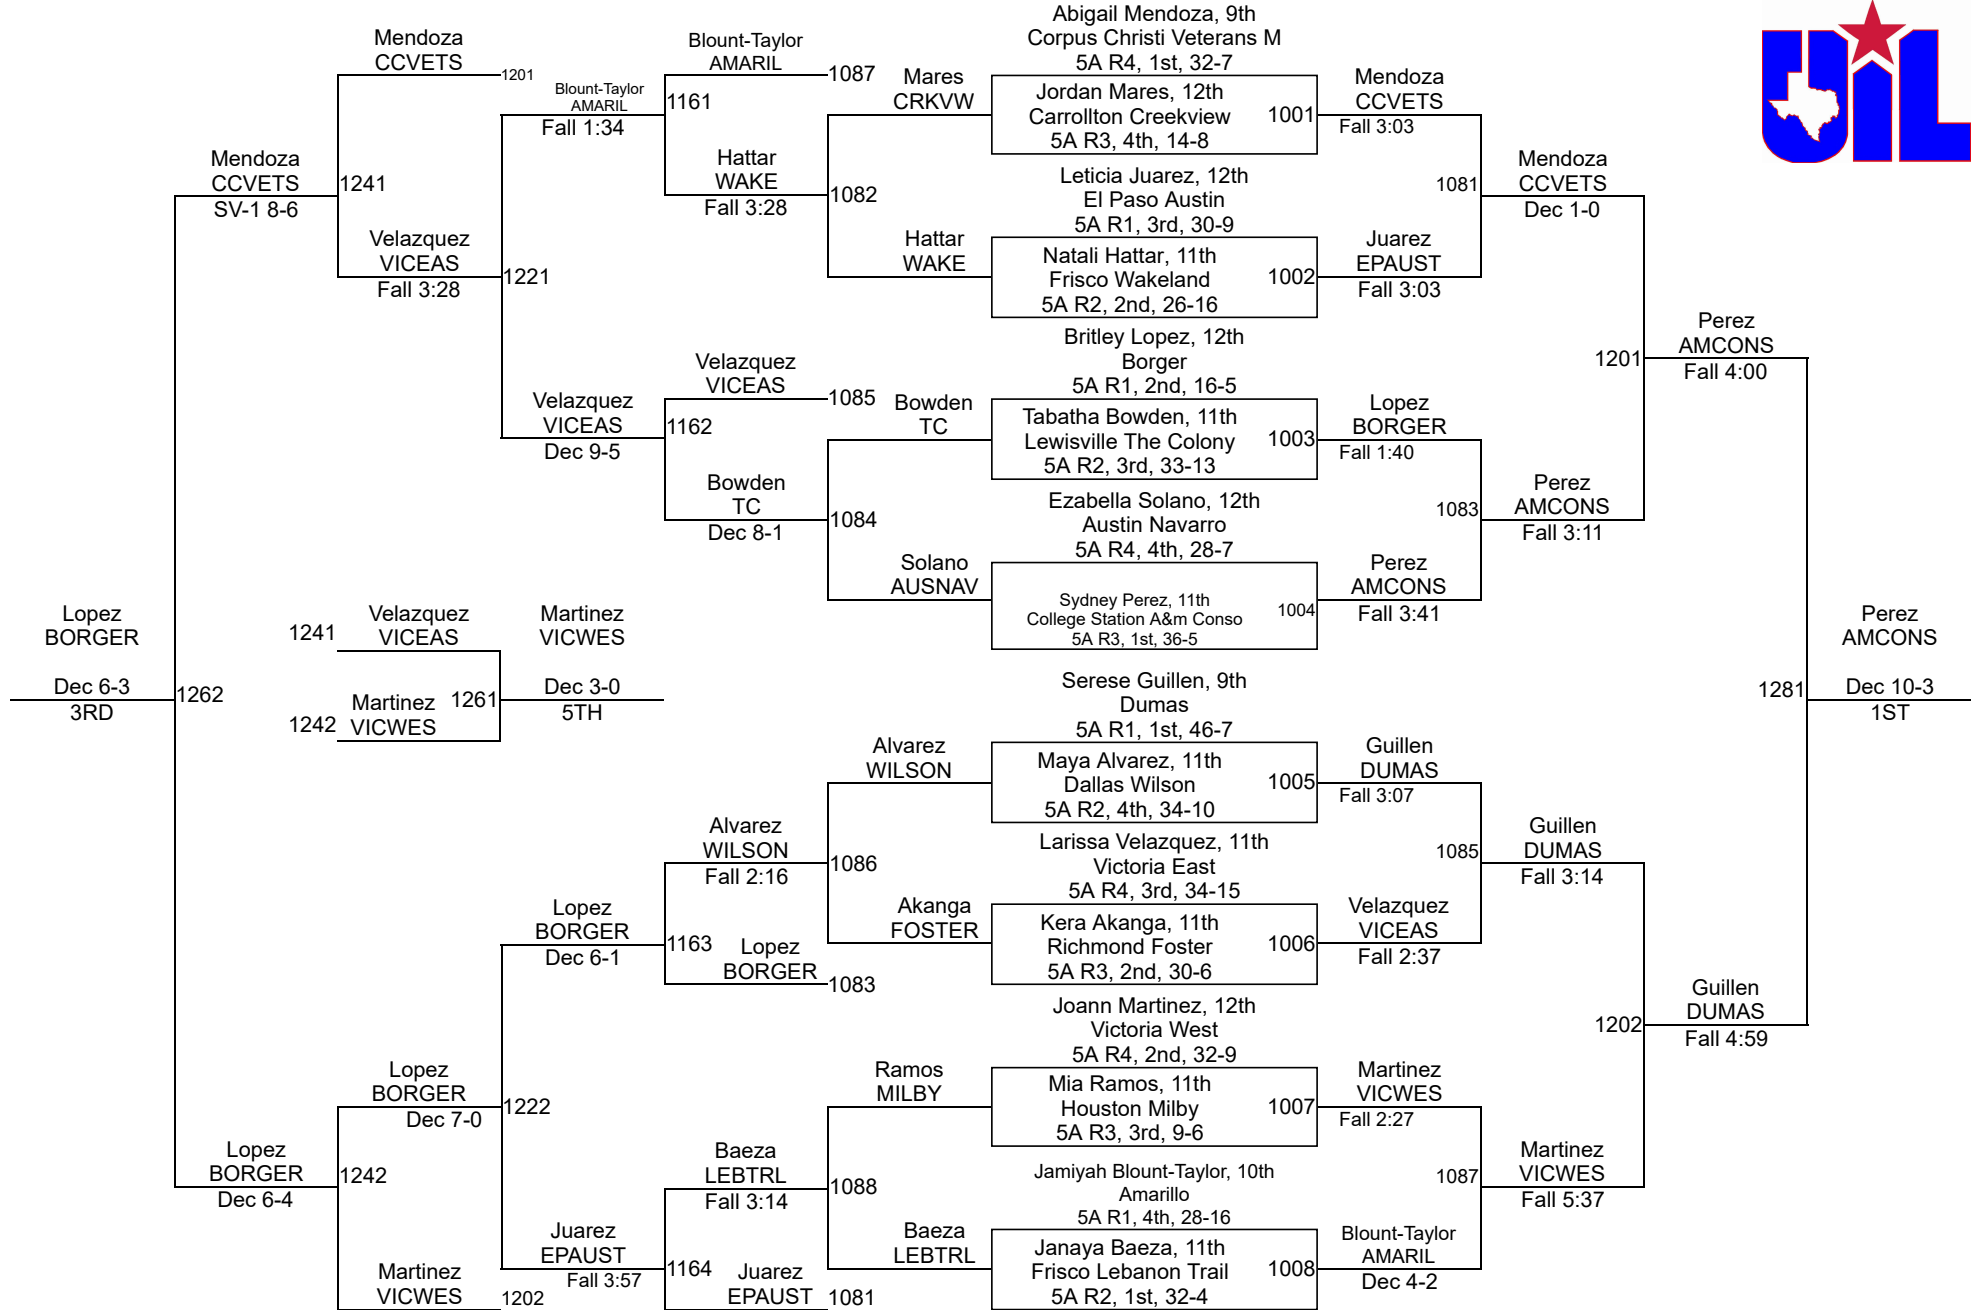

# 2022 UIL Girls State Championship