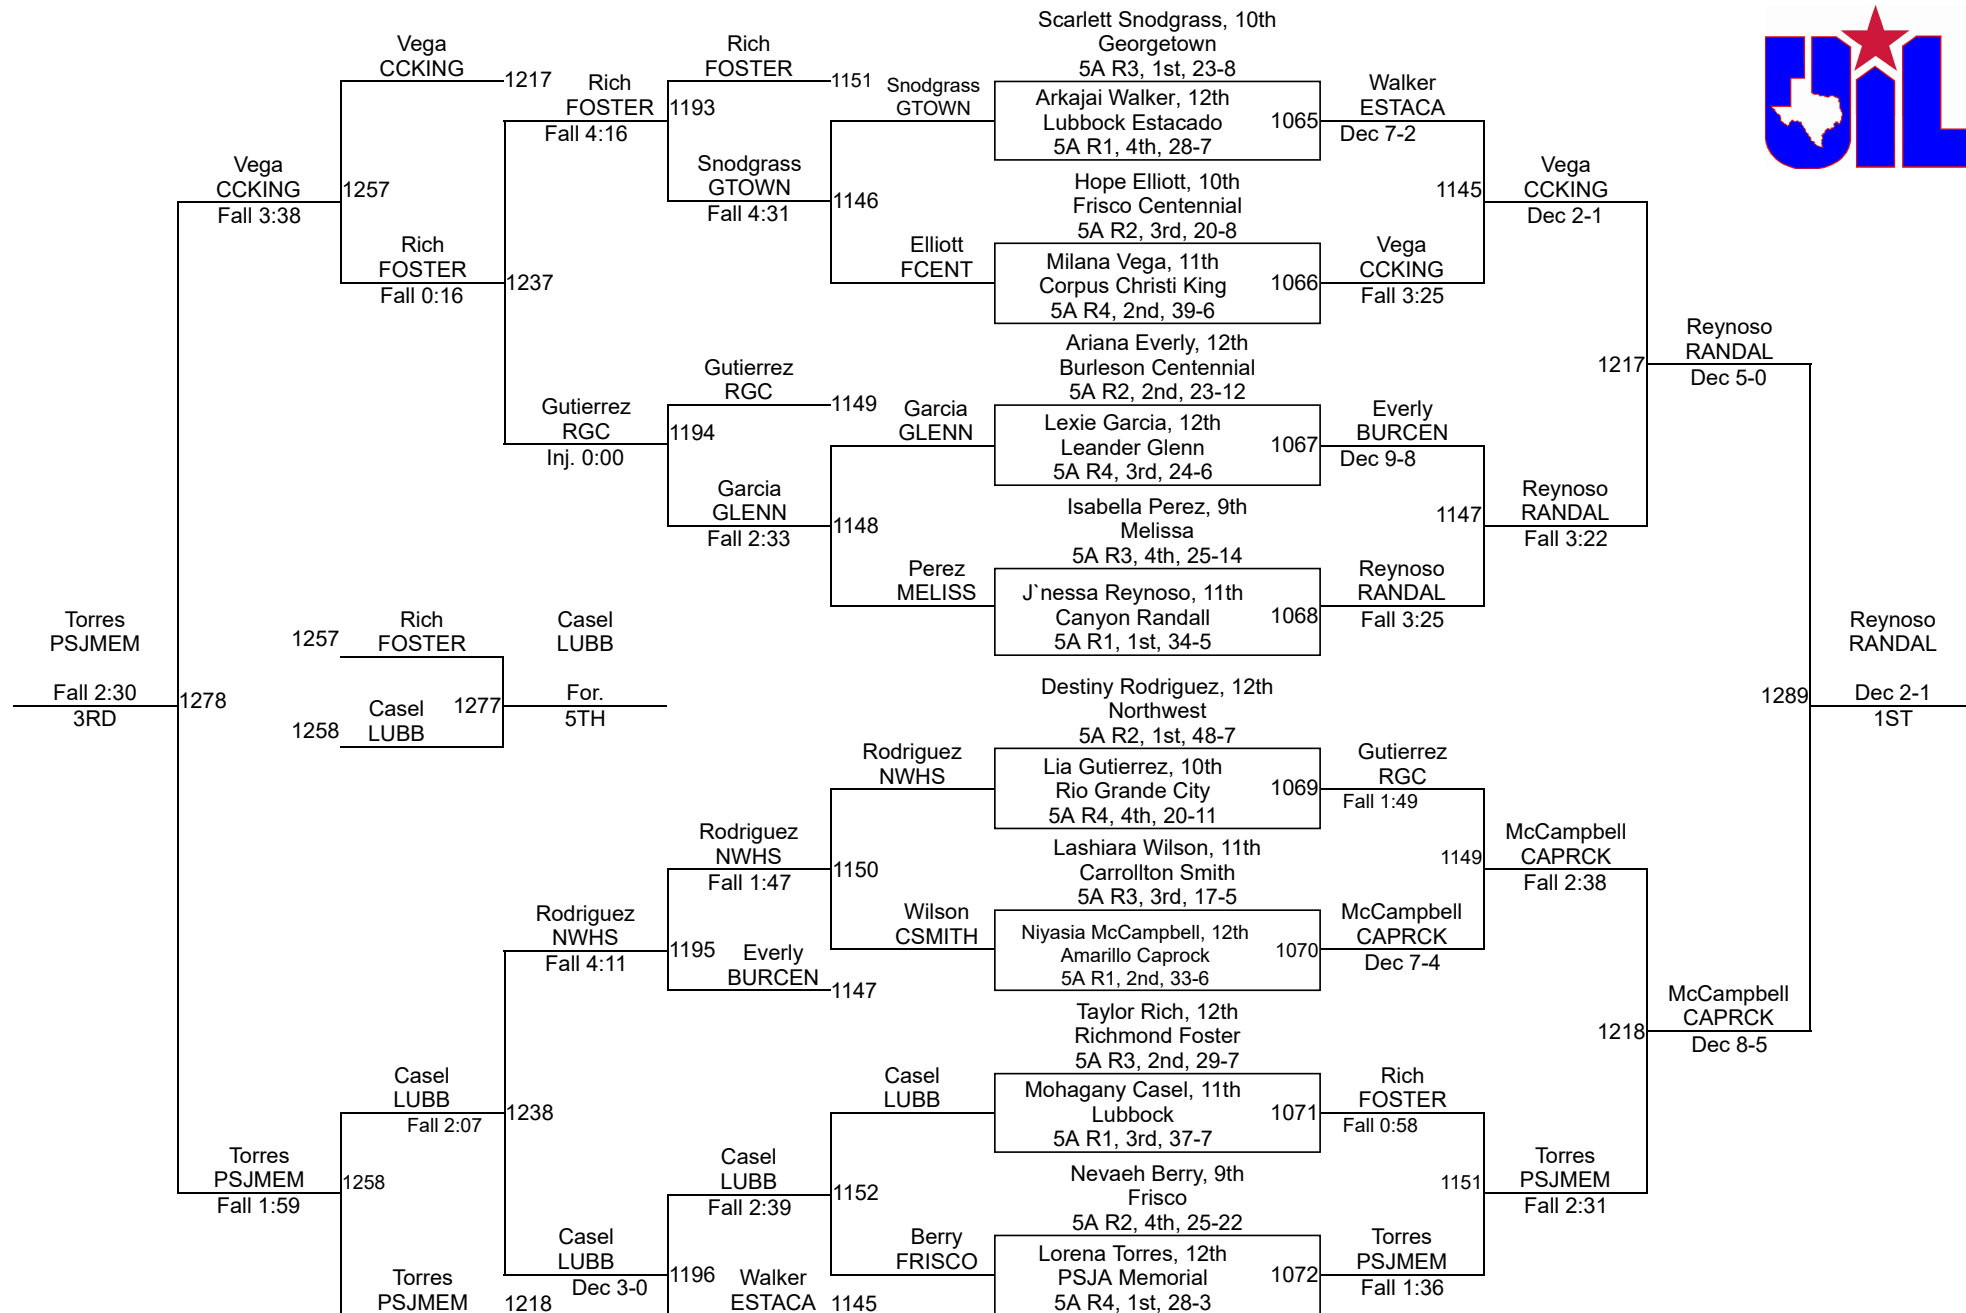

2022 UIL Girls State Championship

5A - 185 lbs