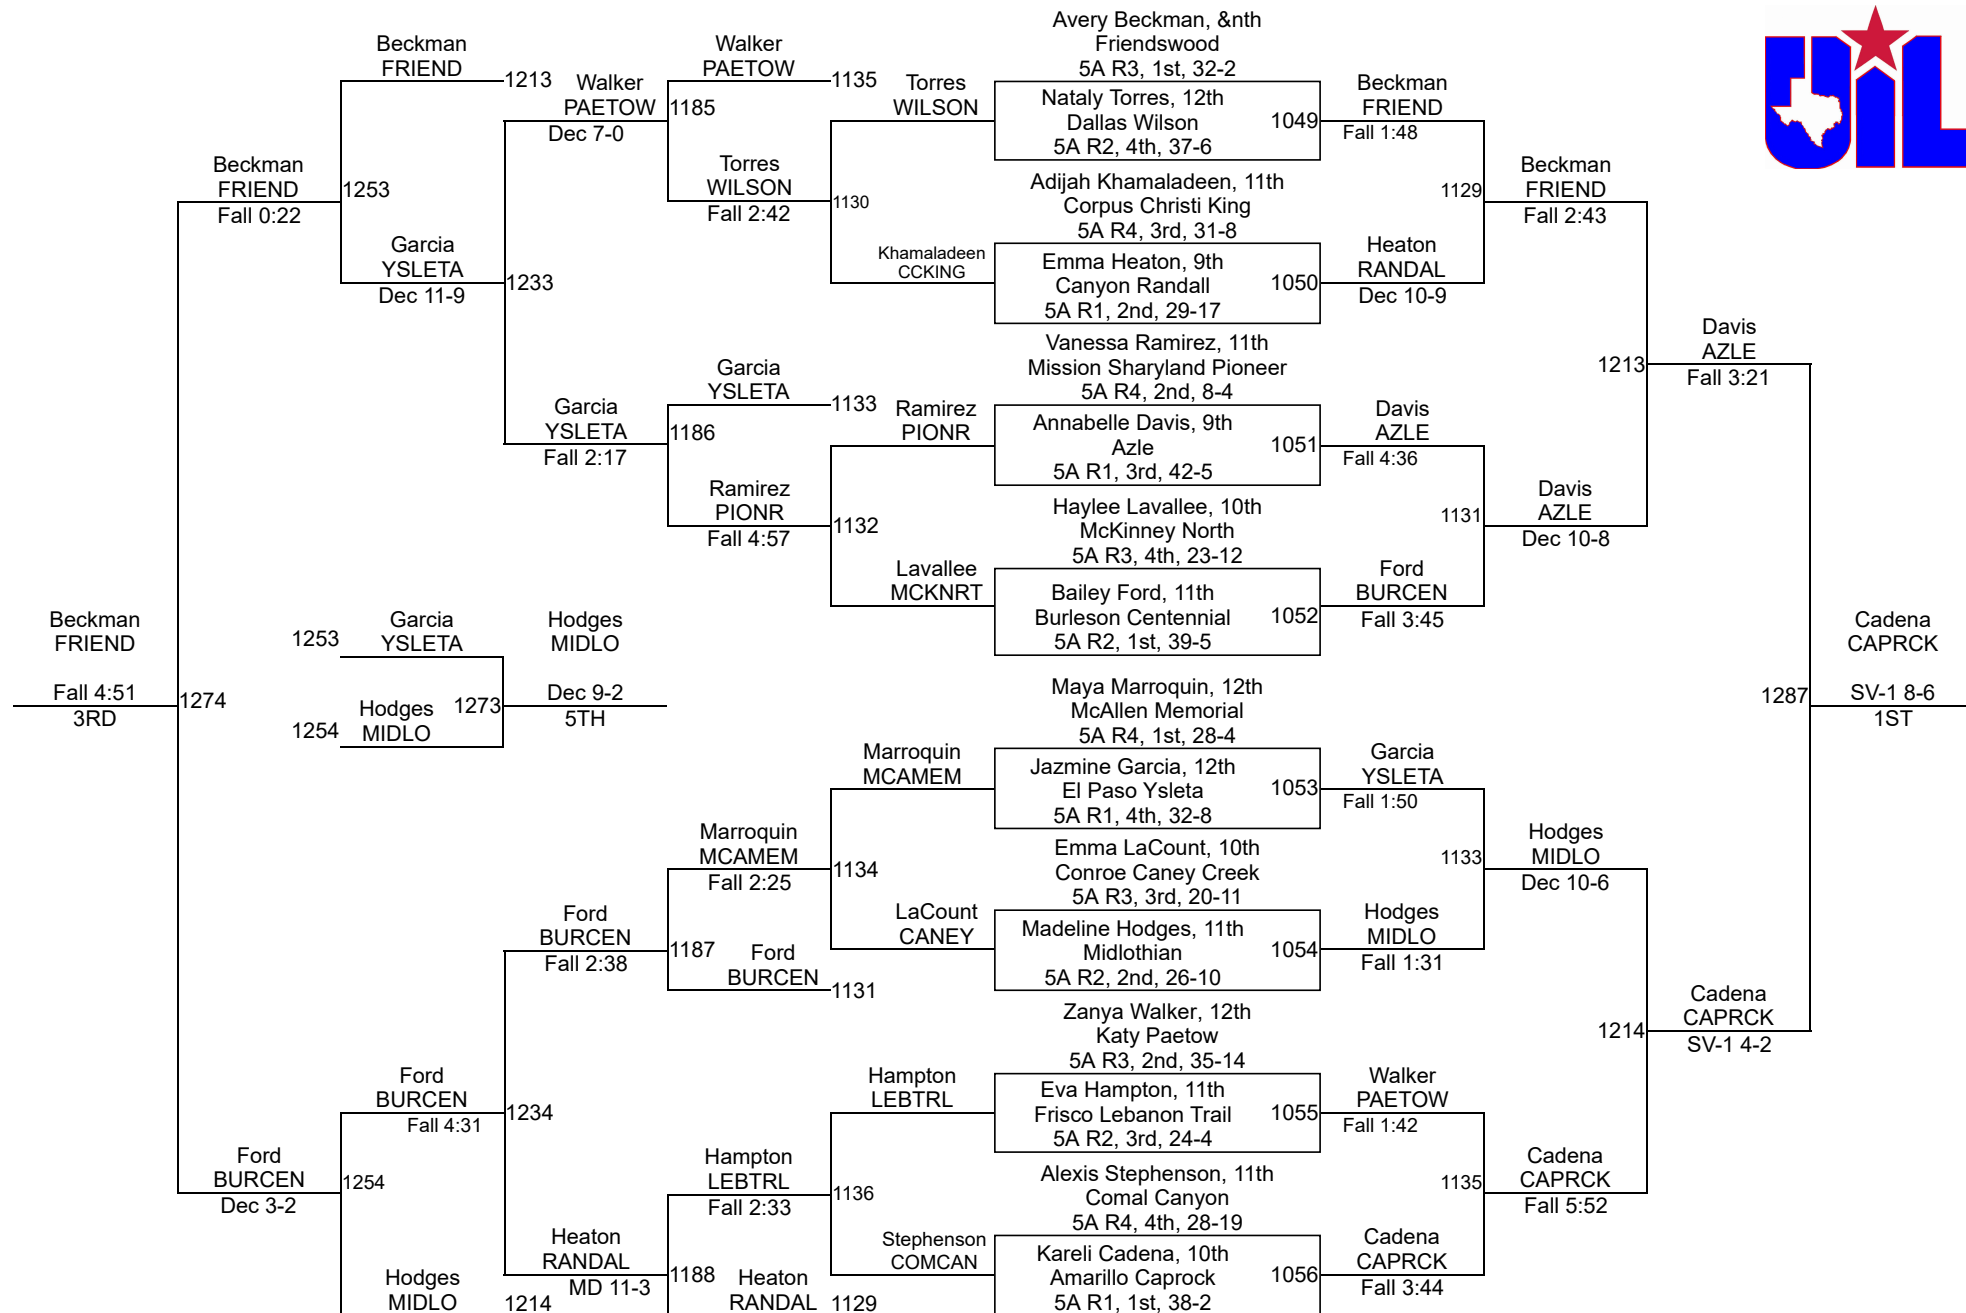

2022 UIL Girls State Championship

5A - 148 lbs