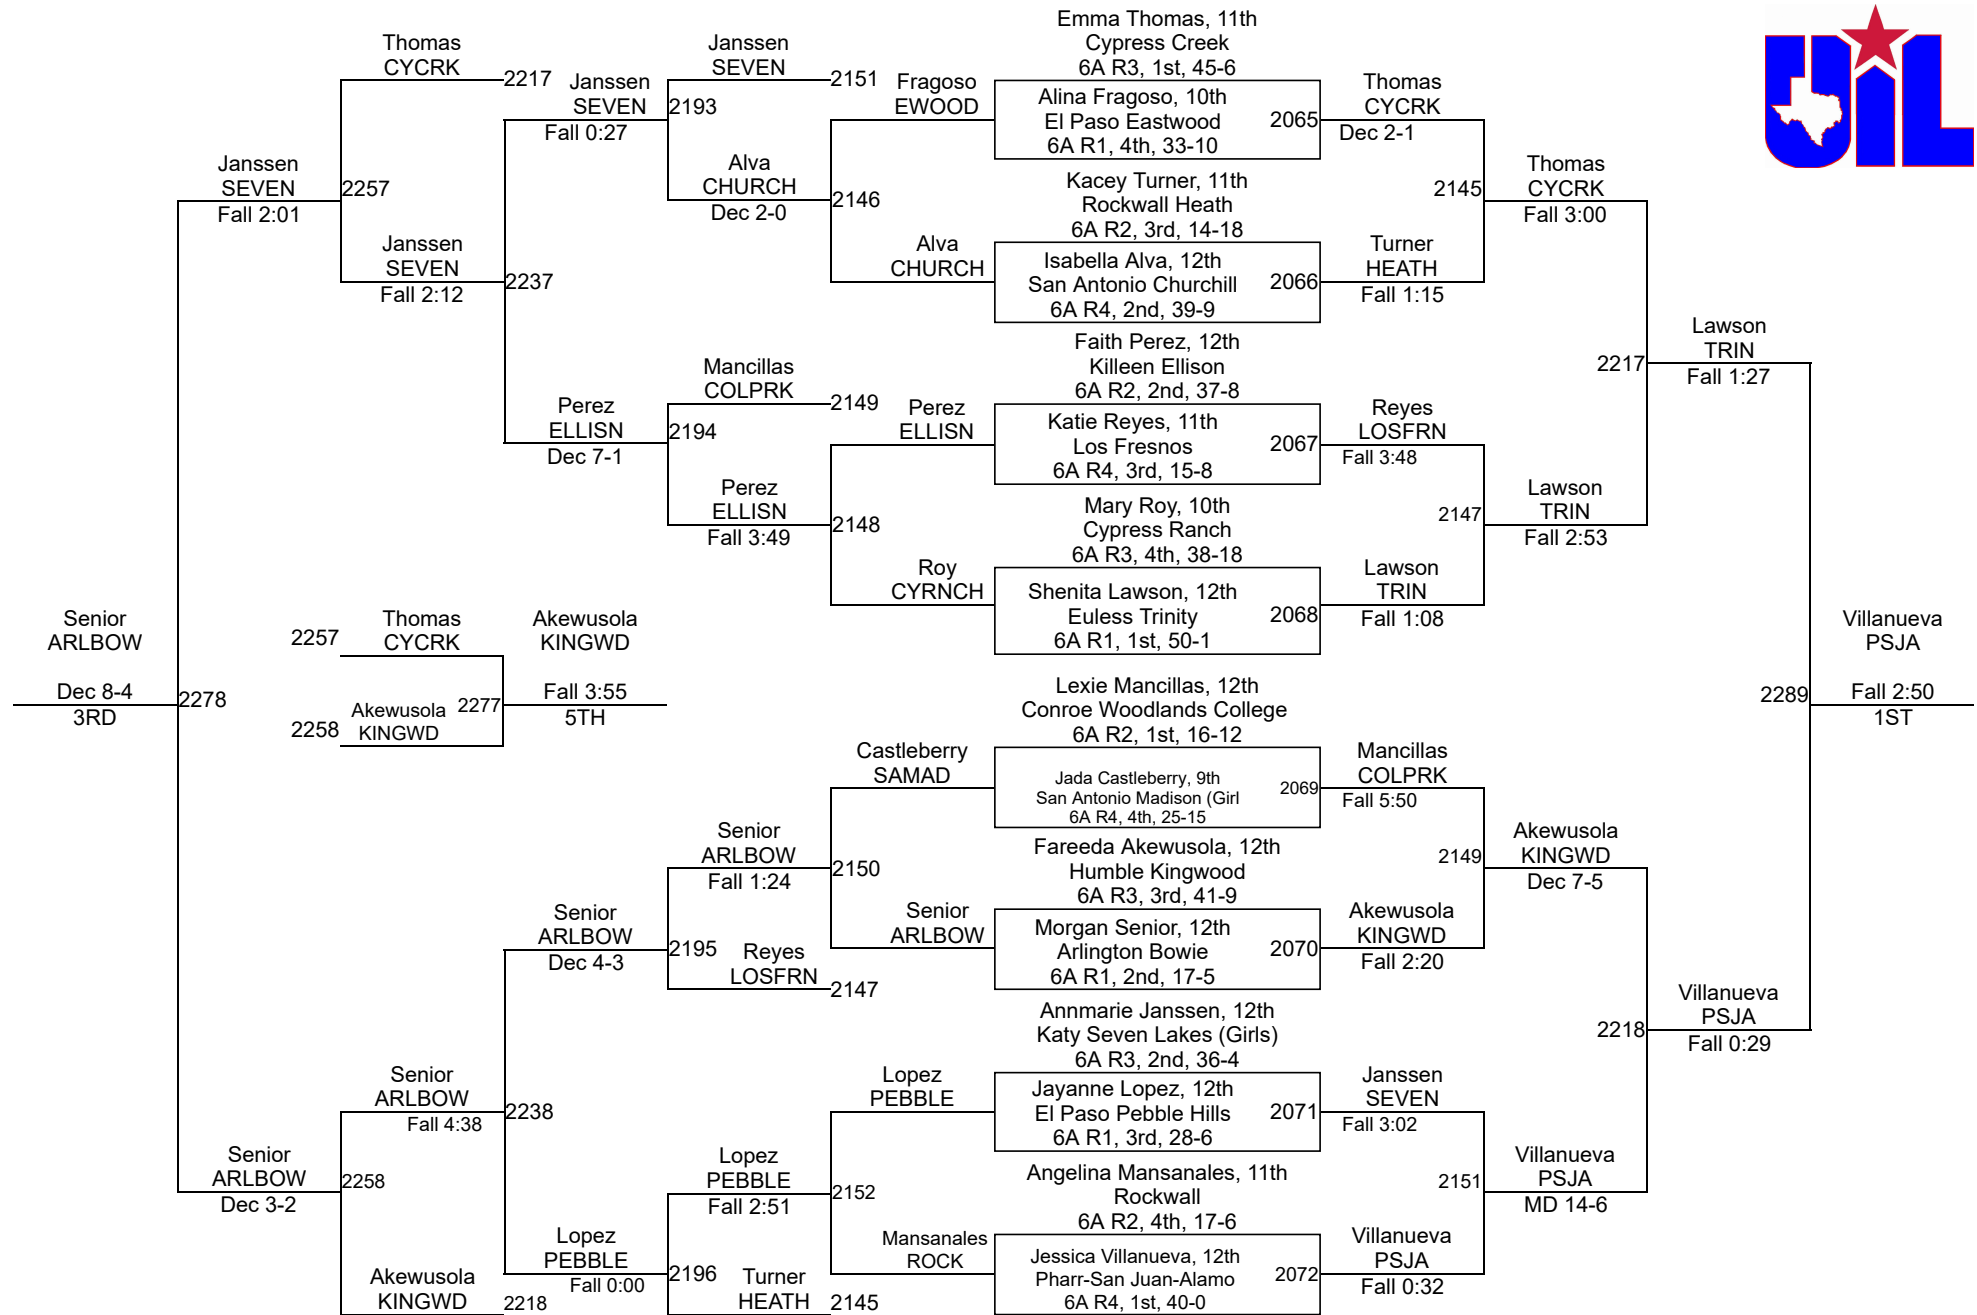

2022 UIL Girls State Championship

6A - 185 lbs