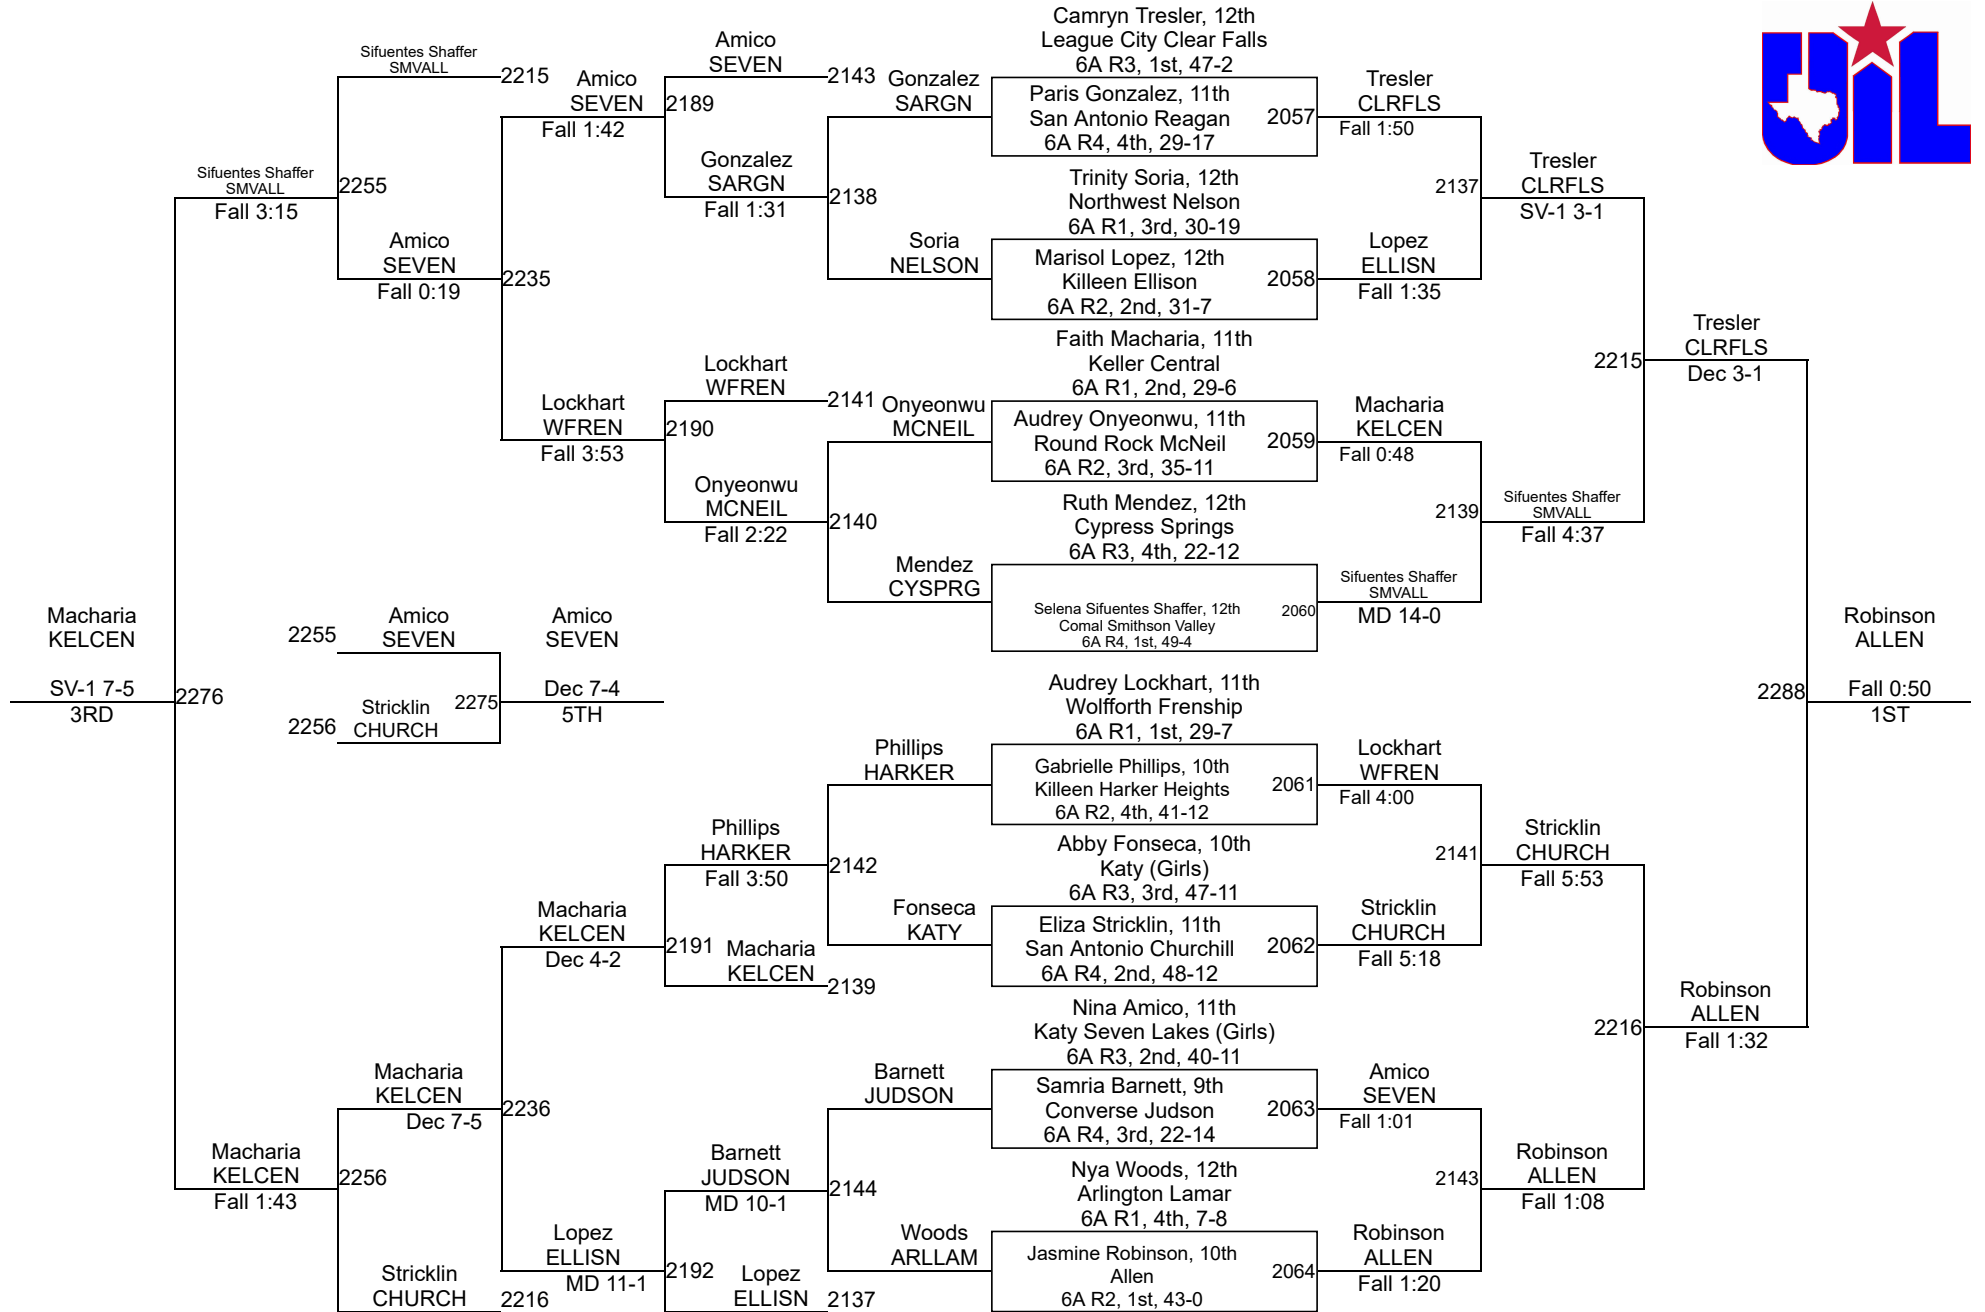

2022 UIL Girls State Championship

6A - 165 lbs