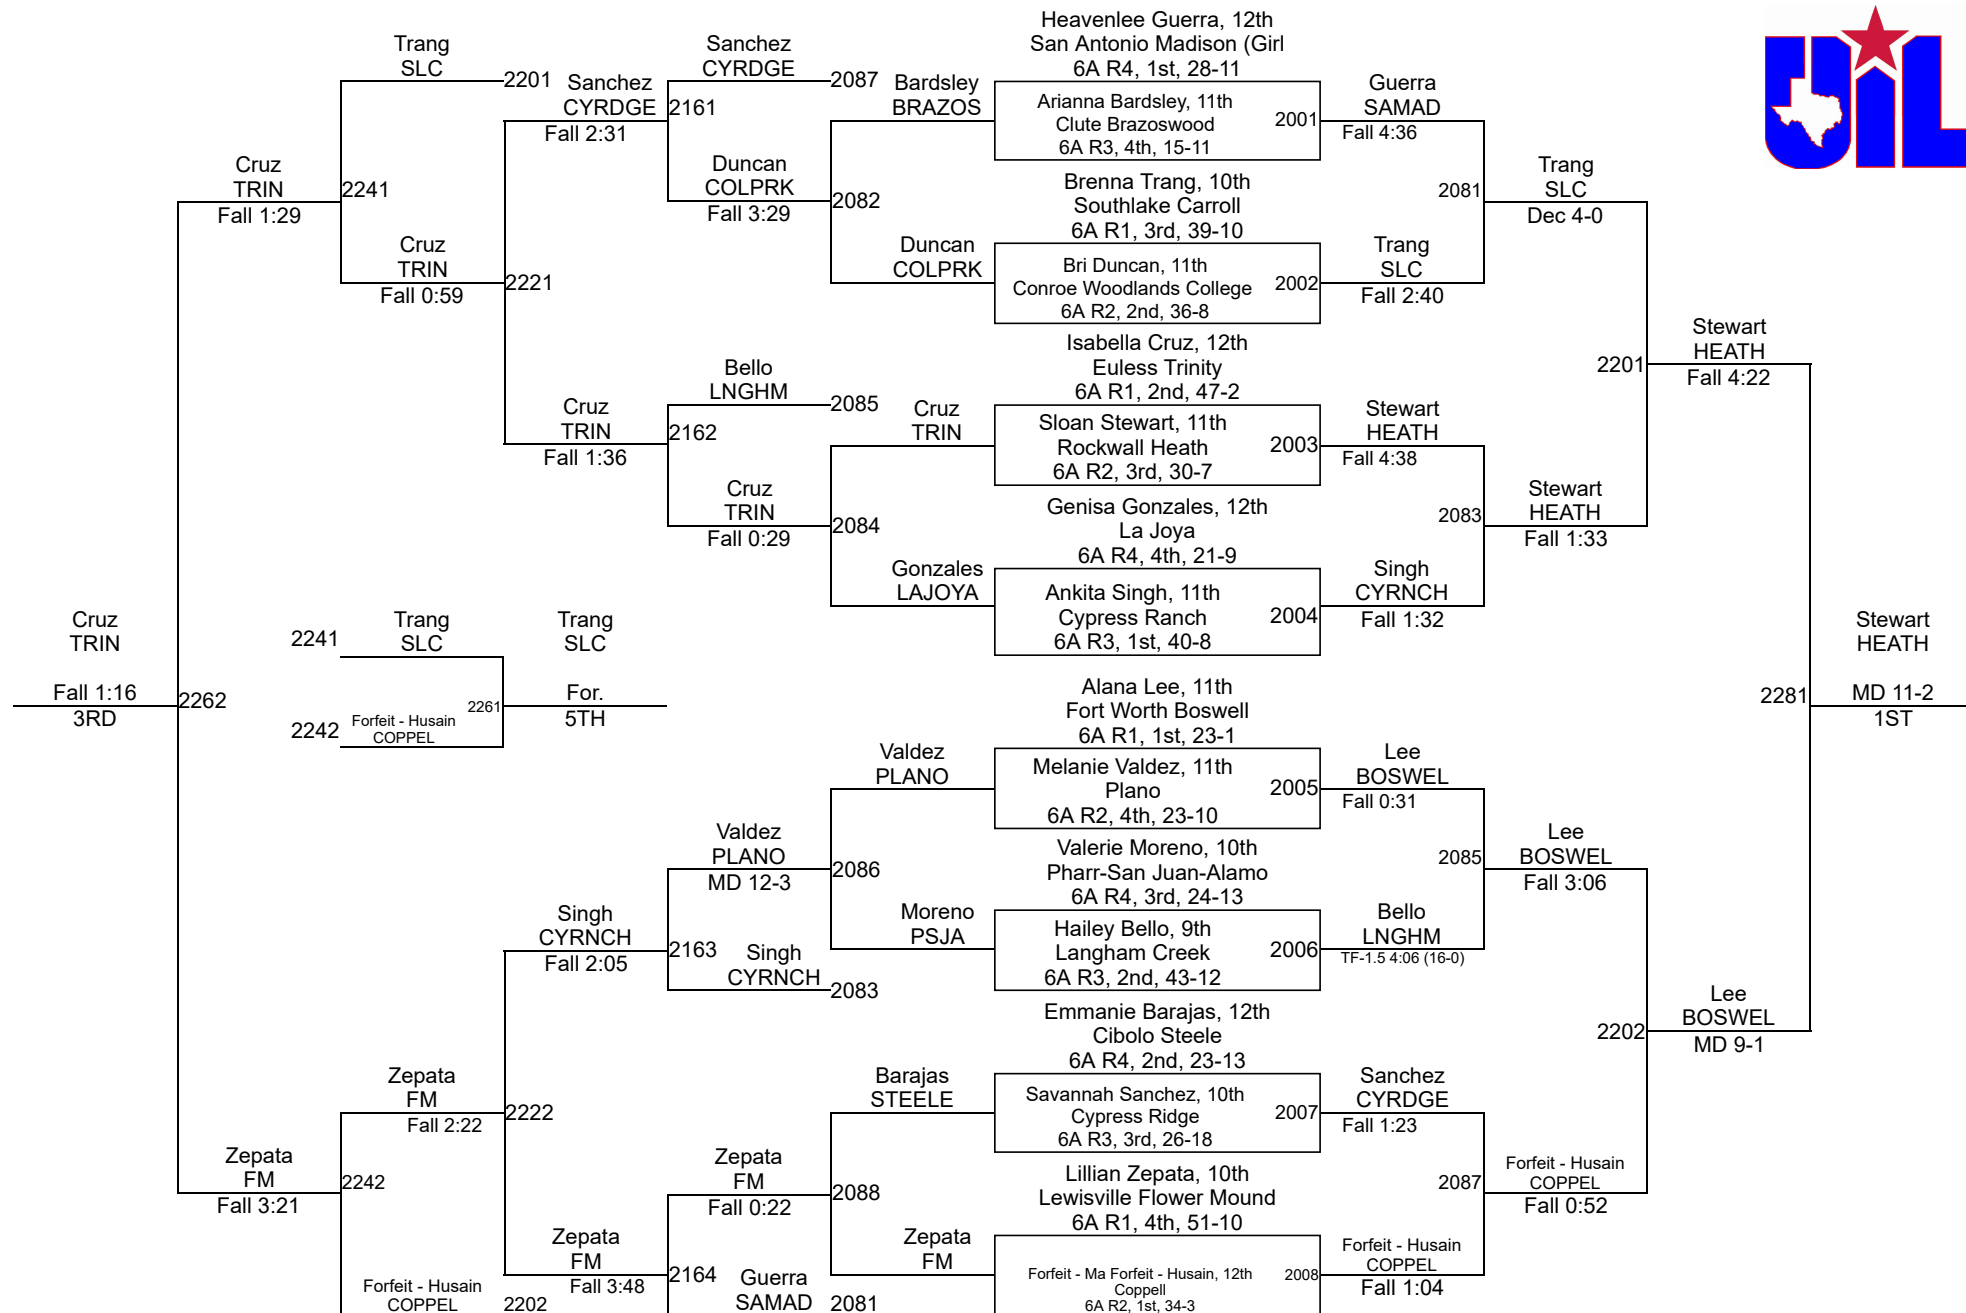

2022 UIL Girls State Championship

6A - 95 lbs