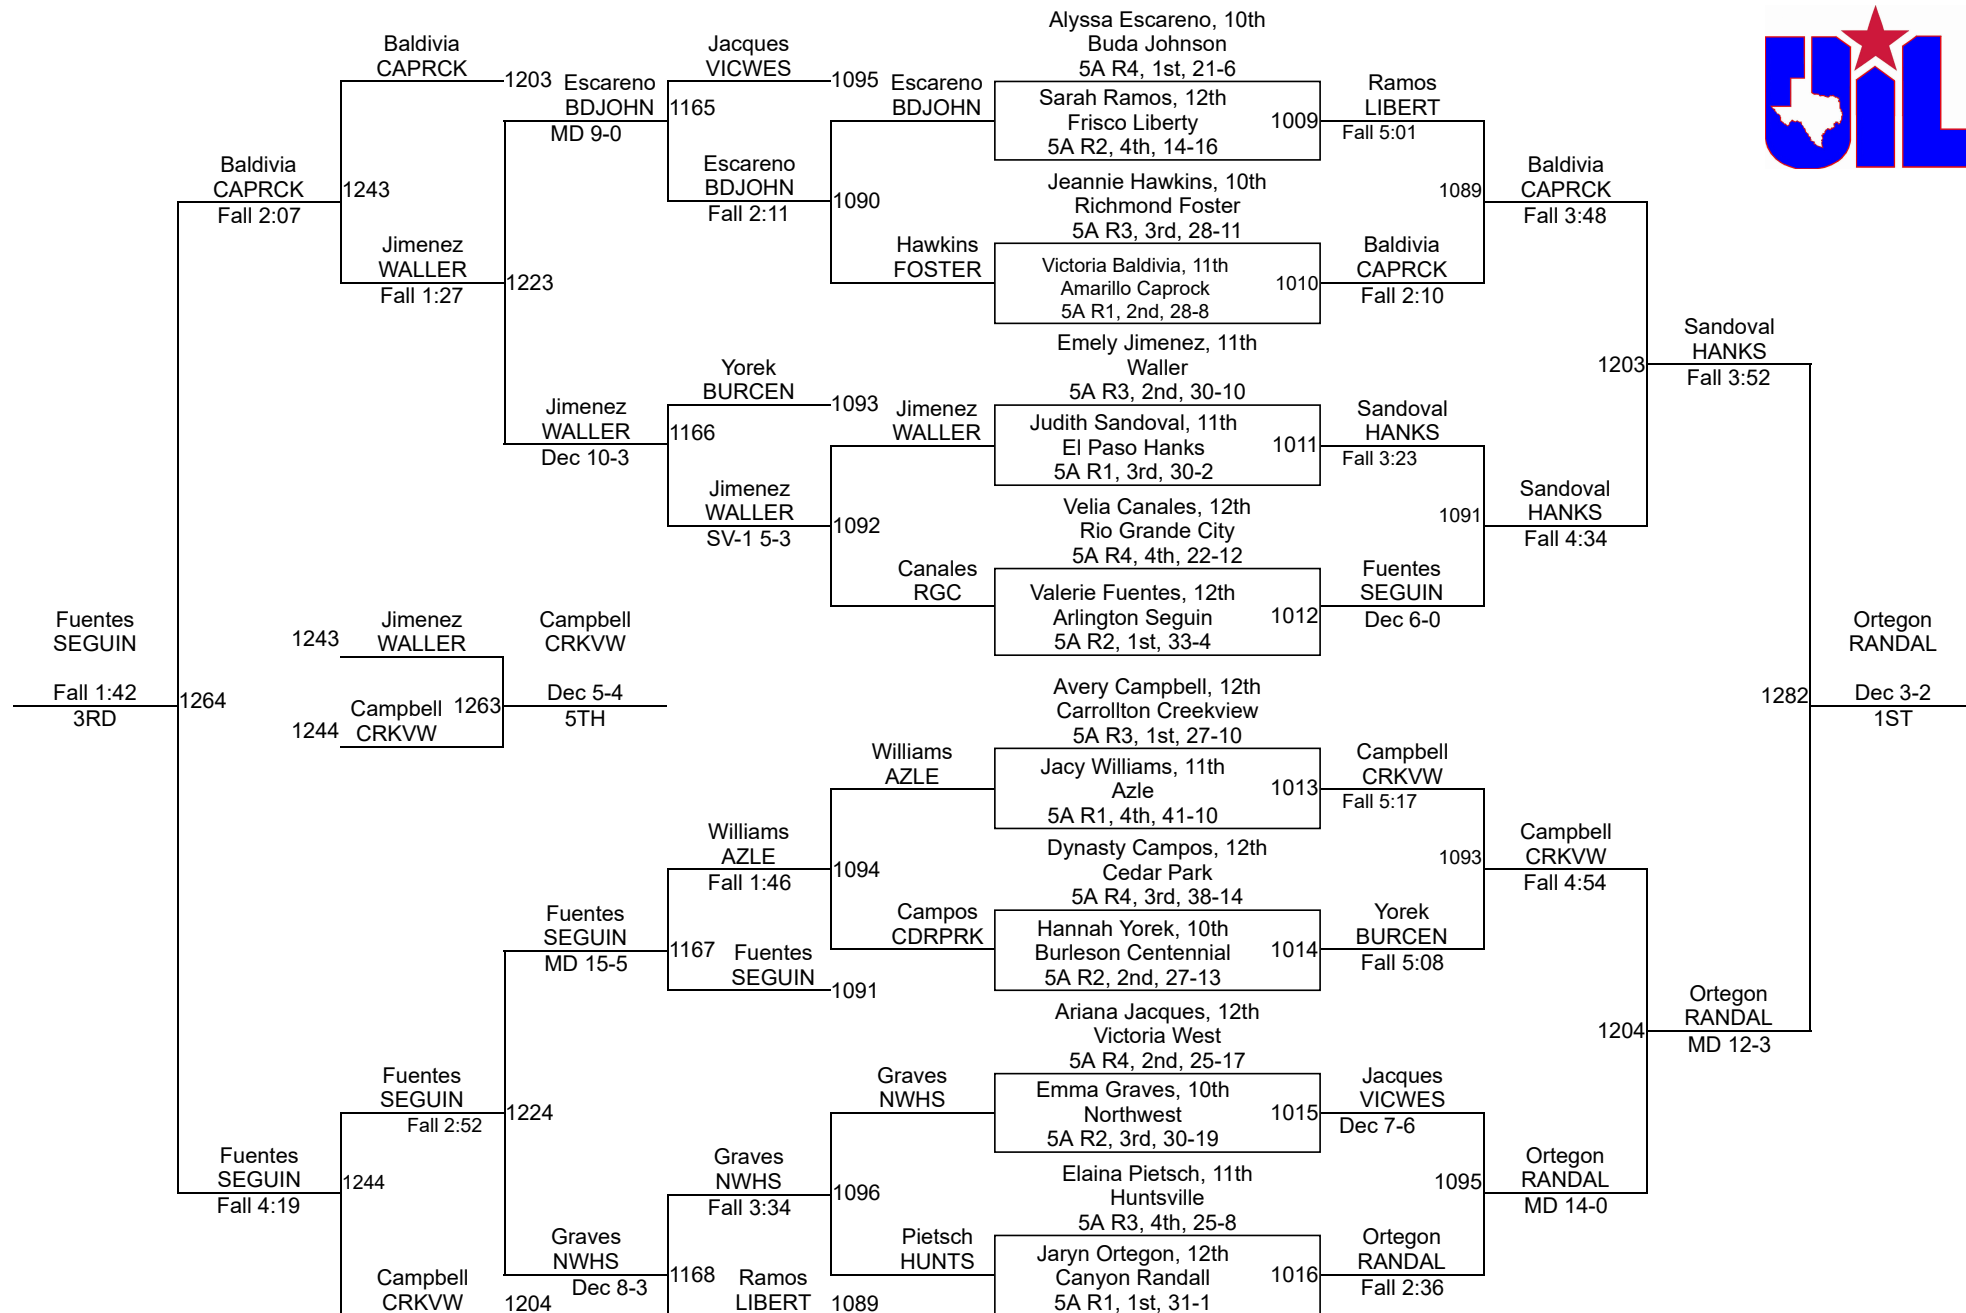

2022 UIL Girls State Championship

5A - 102 lbs