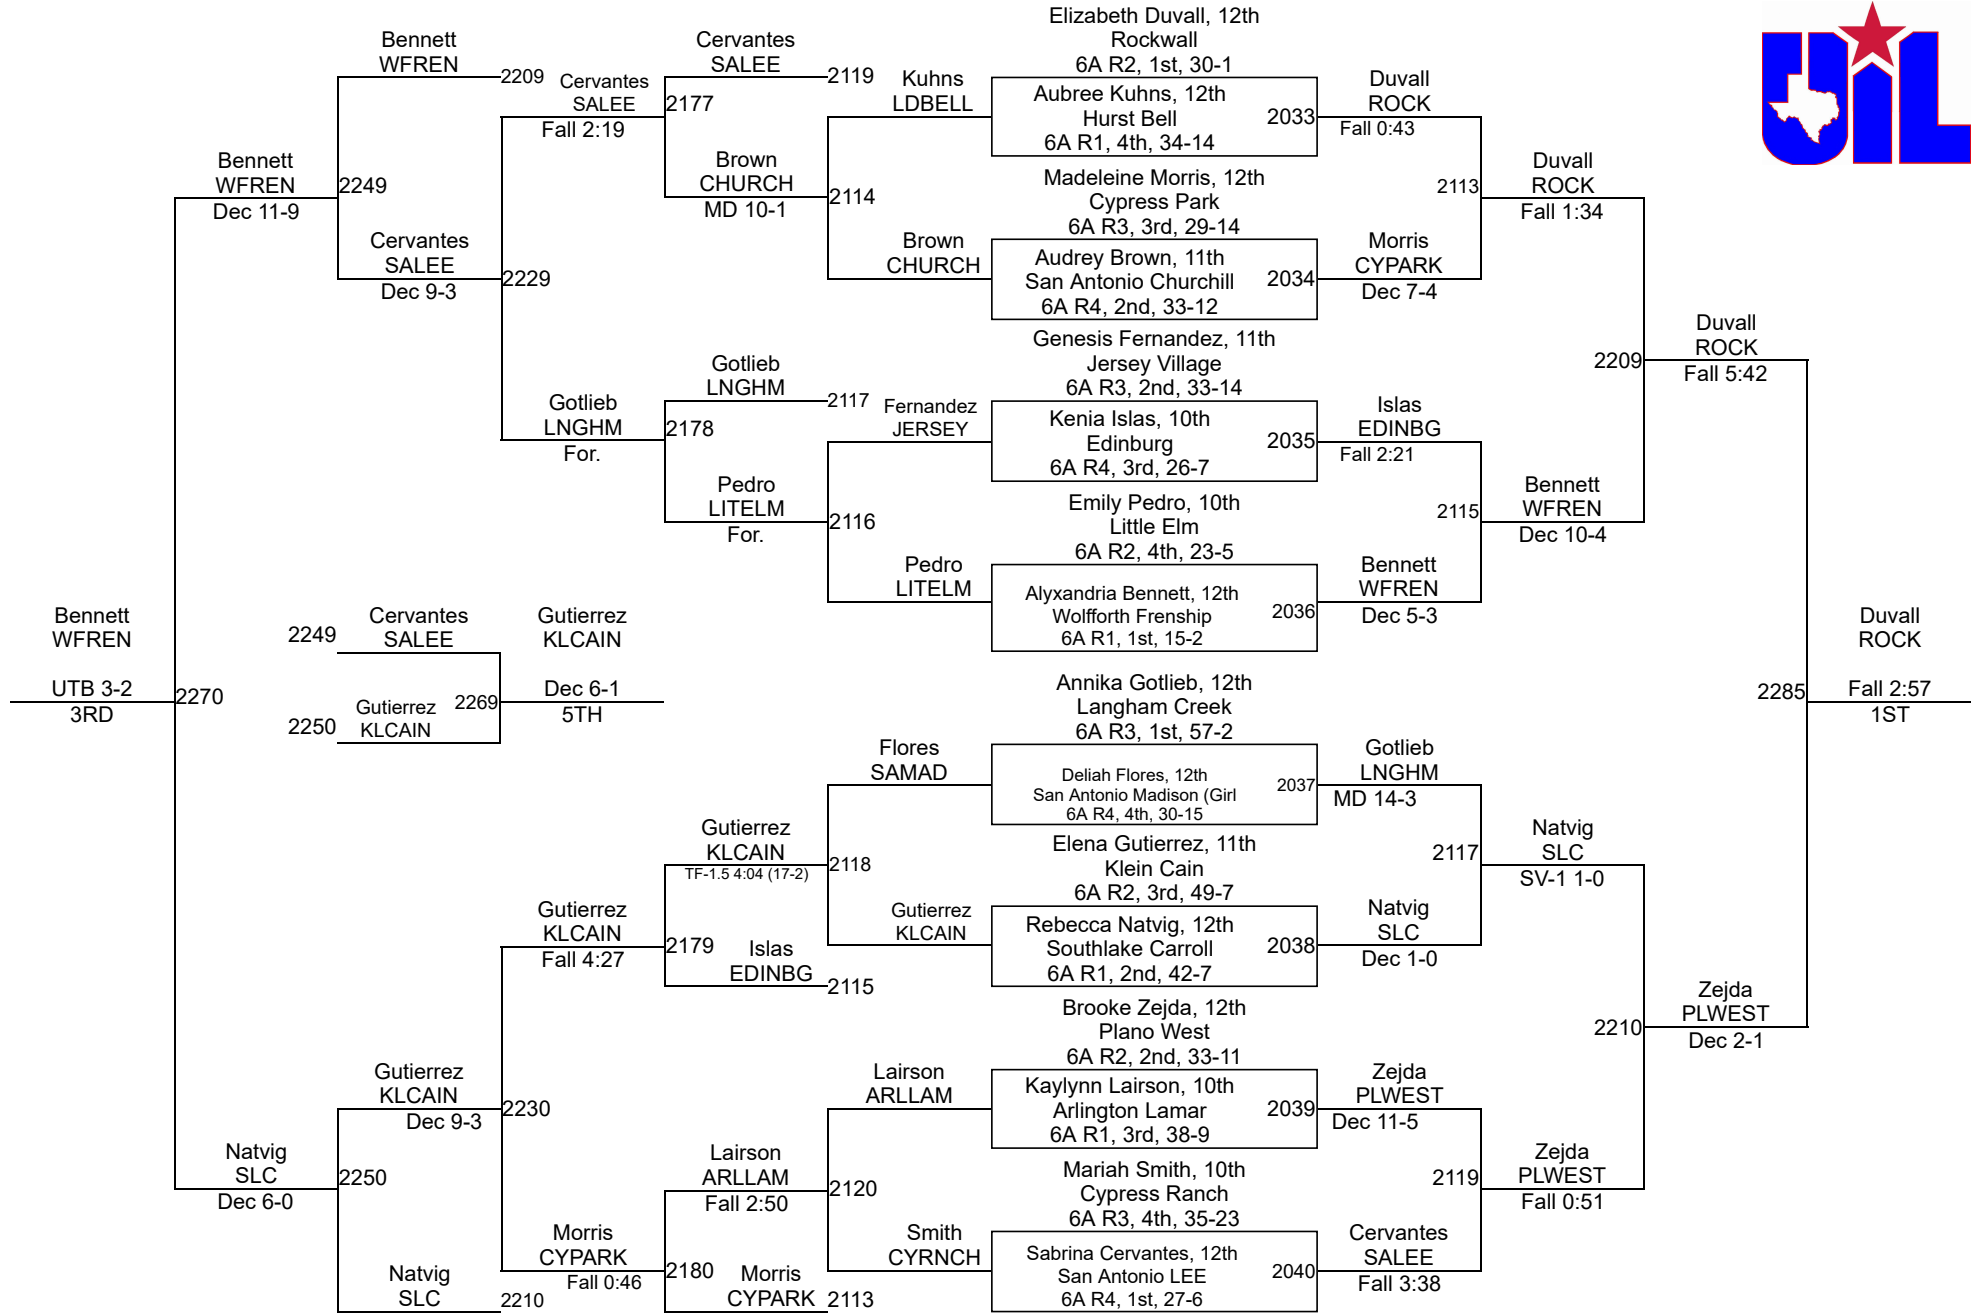

2022 UIL Girls State Championship

6A - 128 lbs