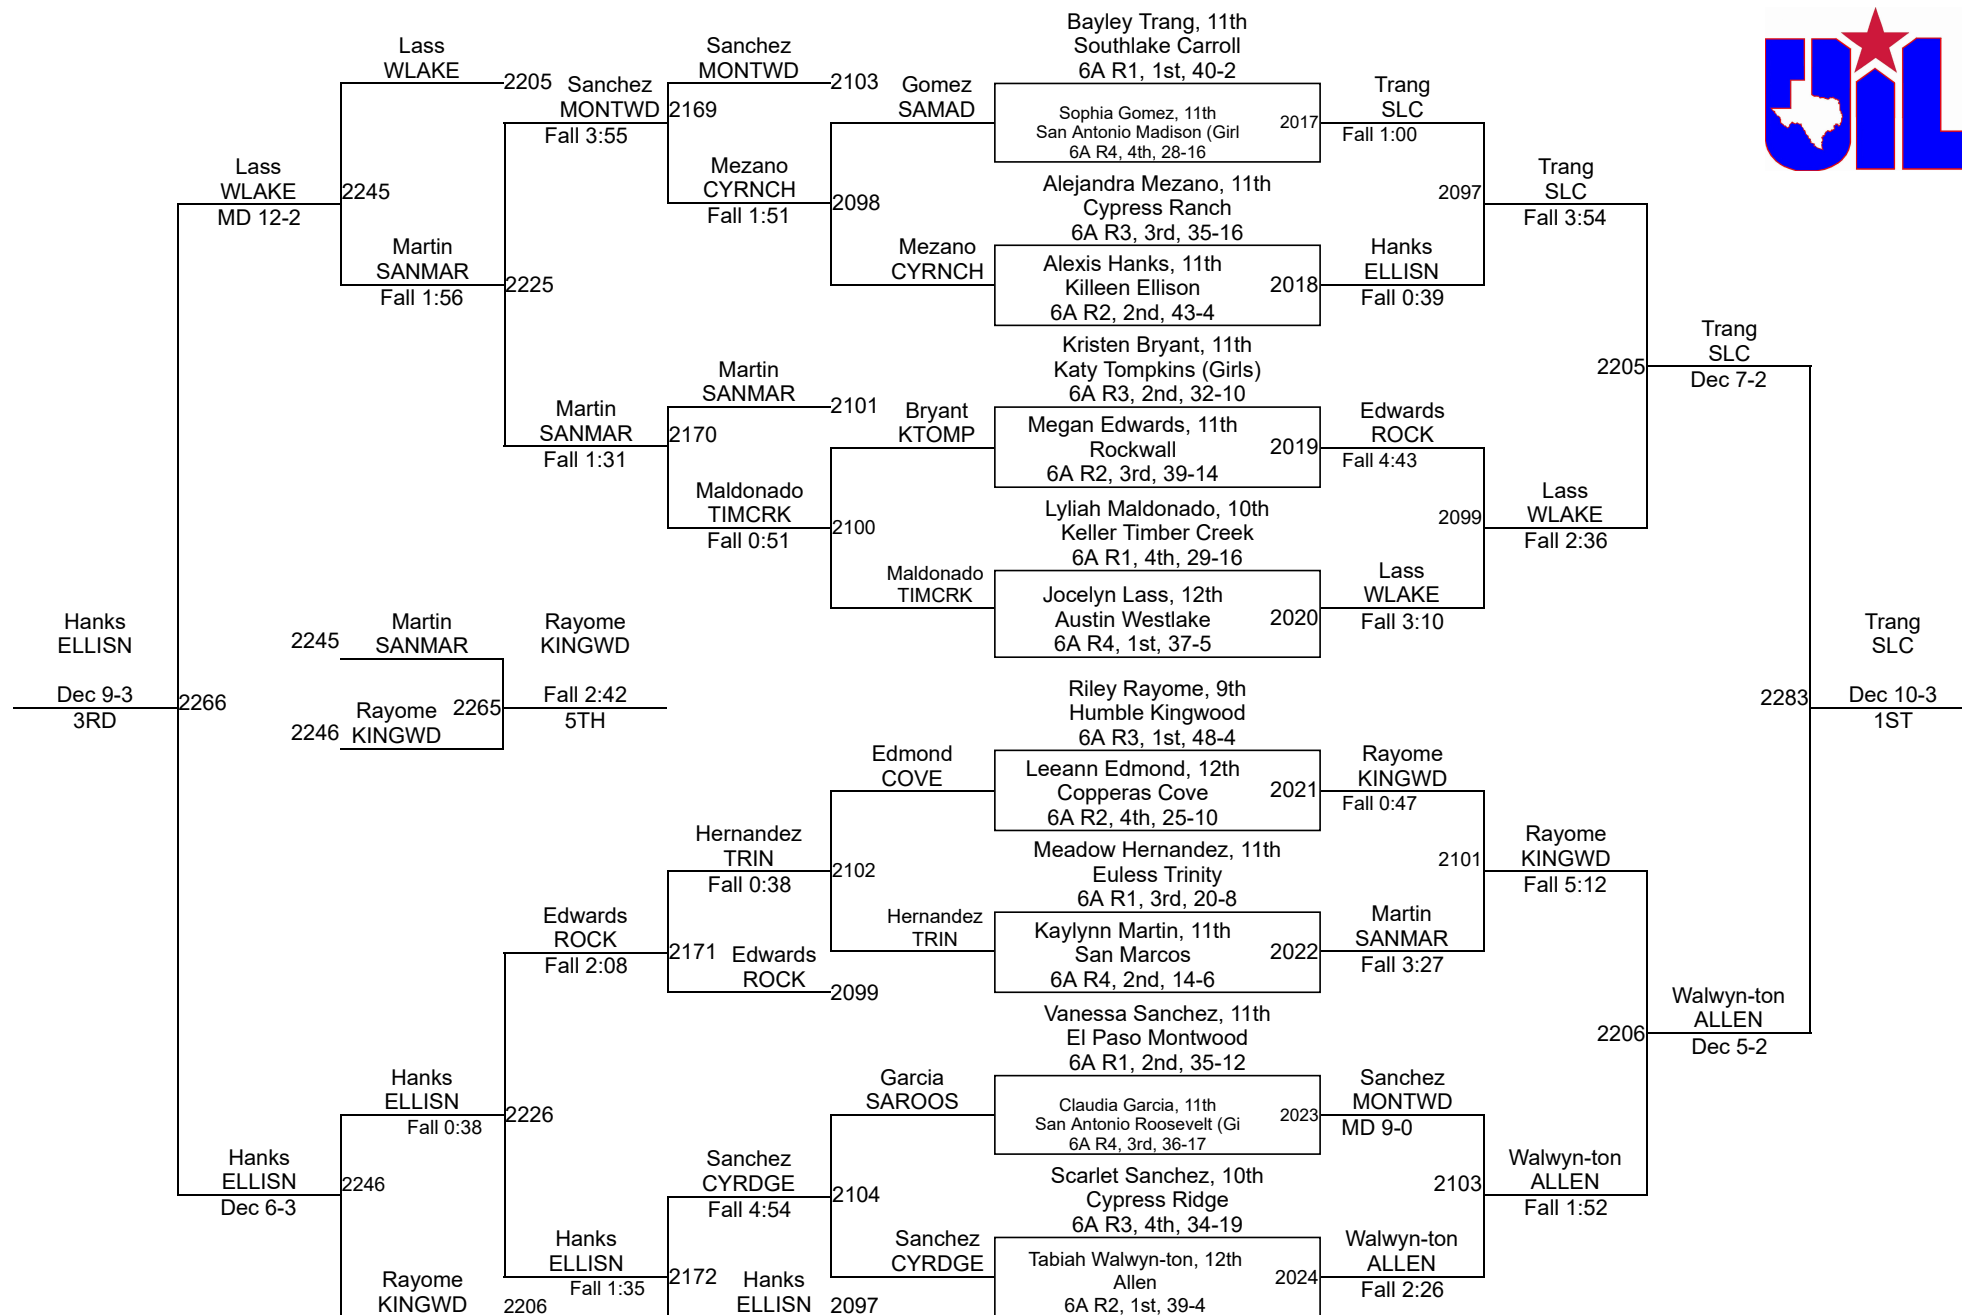

2022 UIL Girls State Championship

6A - 110 lbs