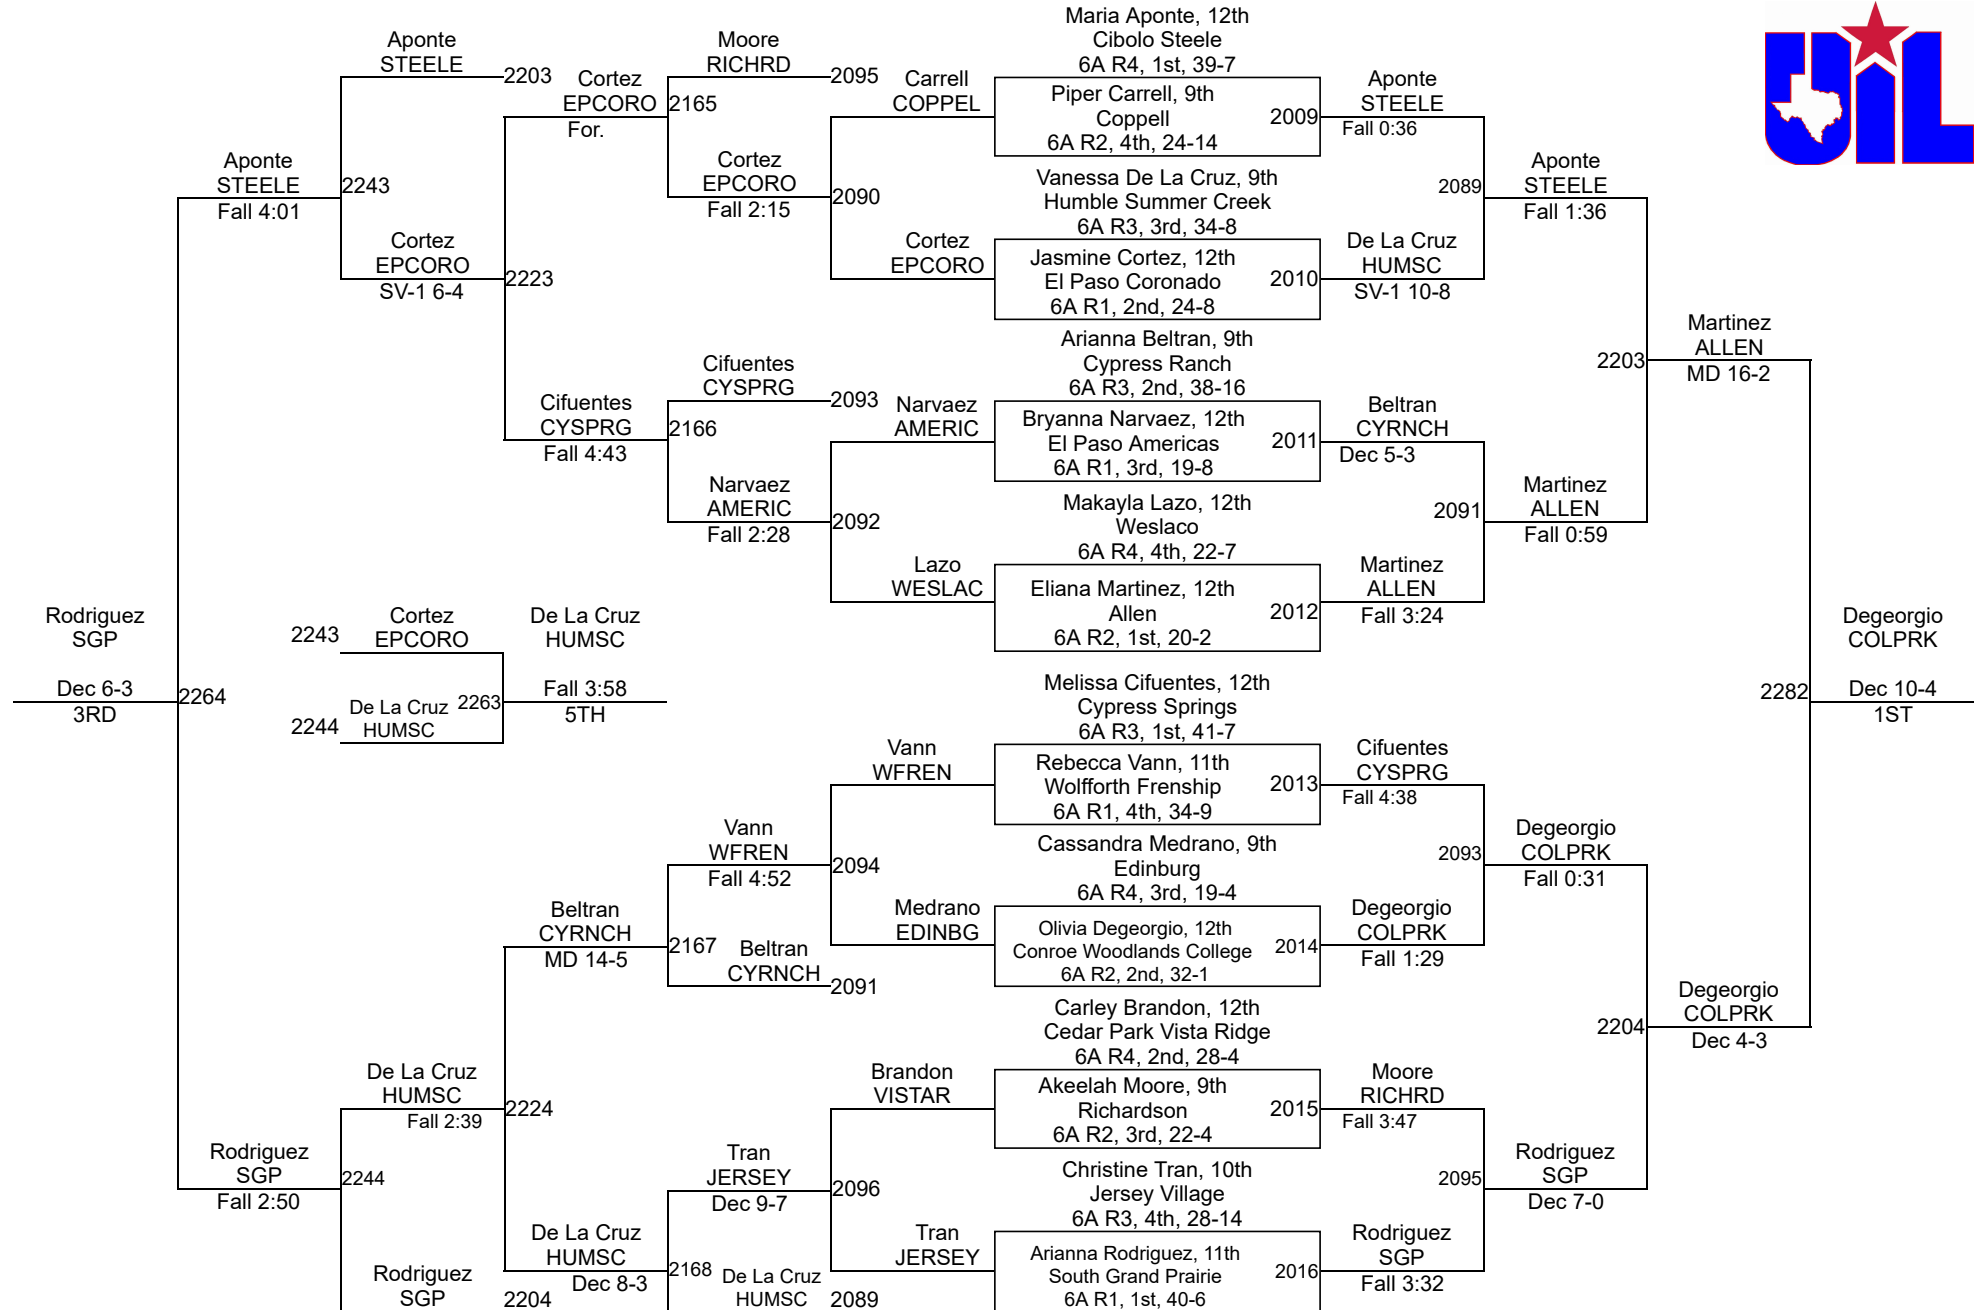

2022 UIL Girls State Championship

6A - 102 lbs