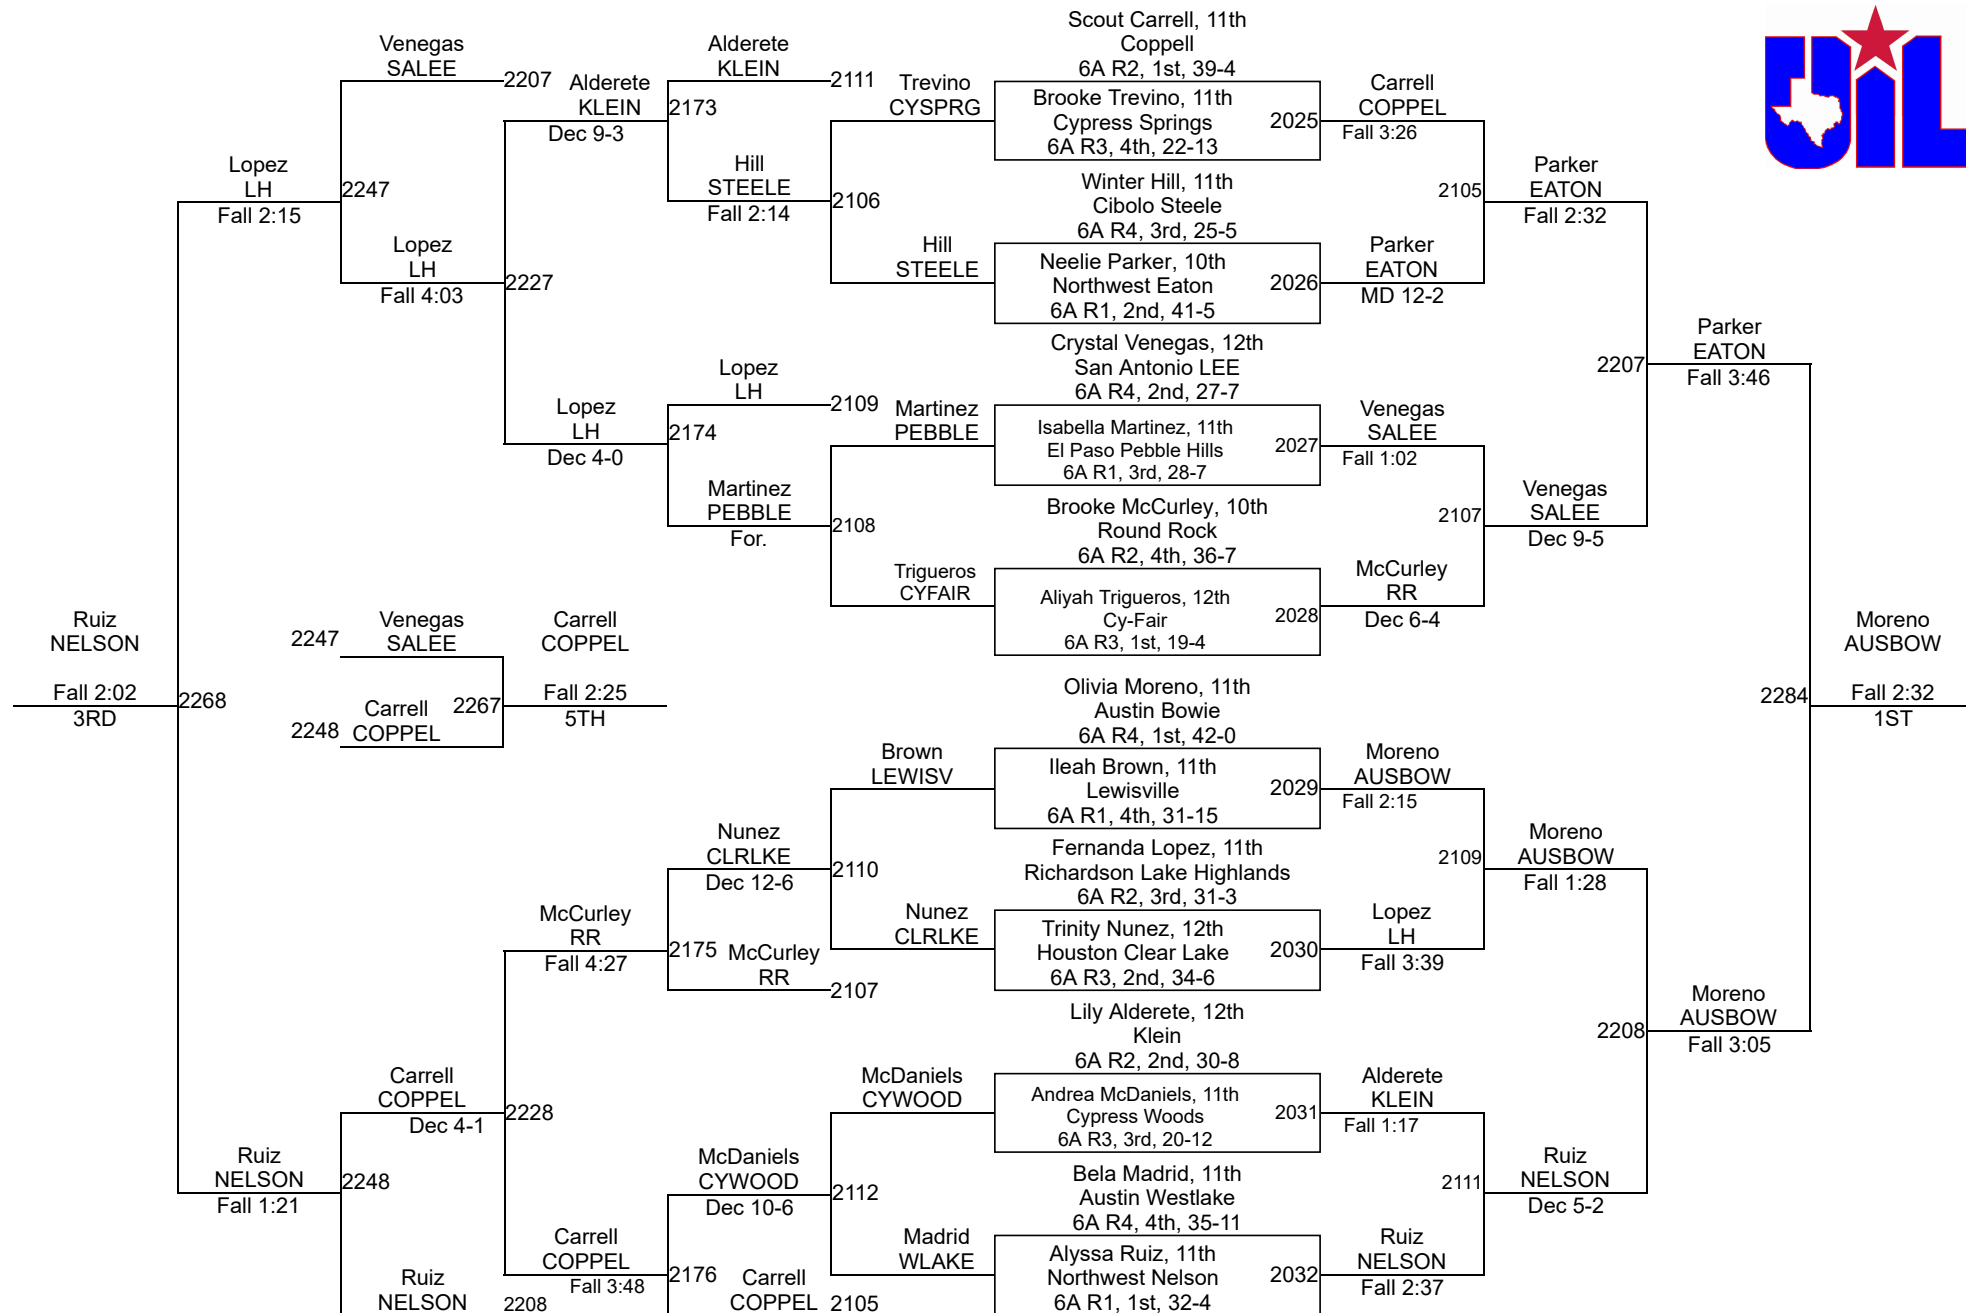

2022 UIL Girls State Championship

6A - 119 lbs