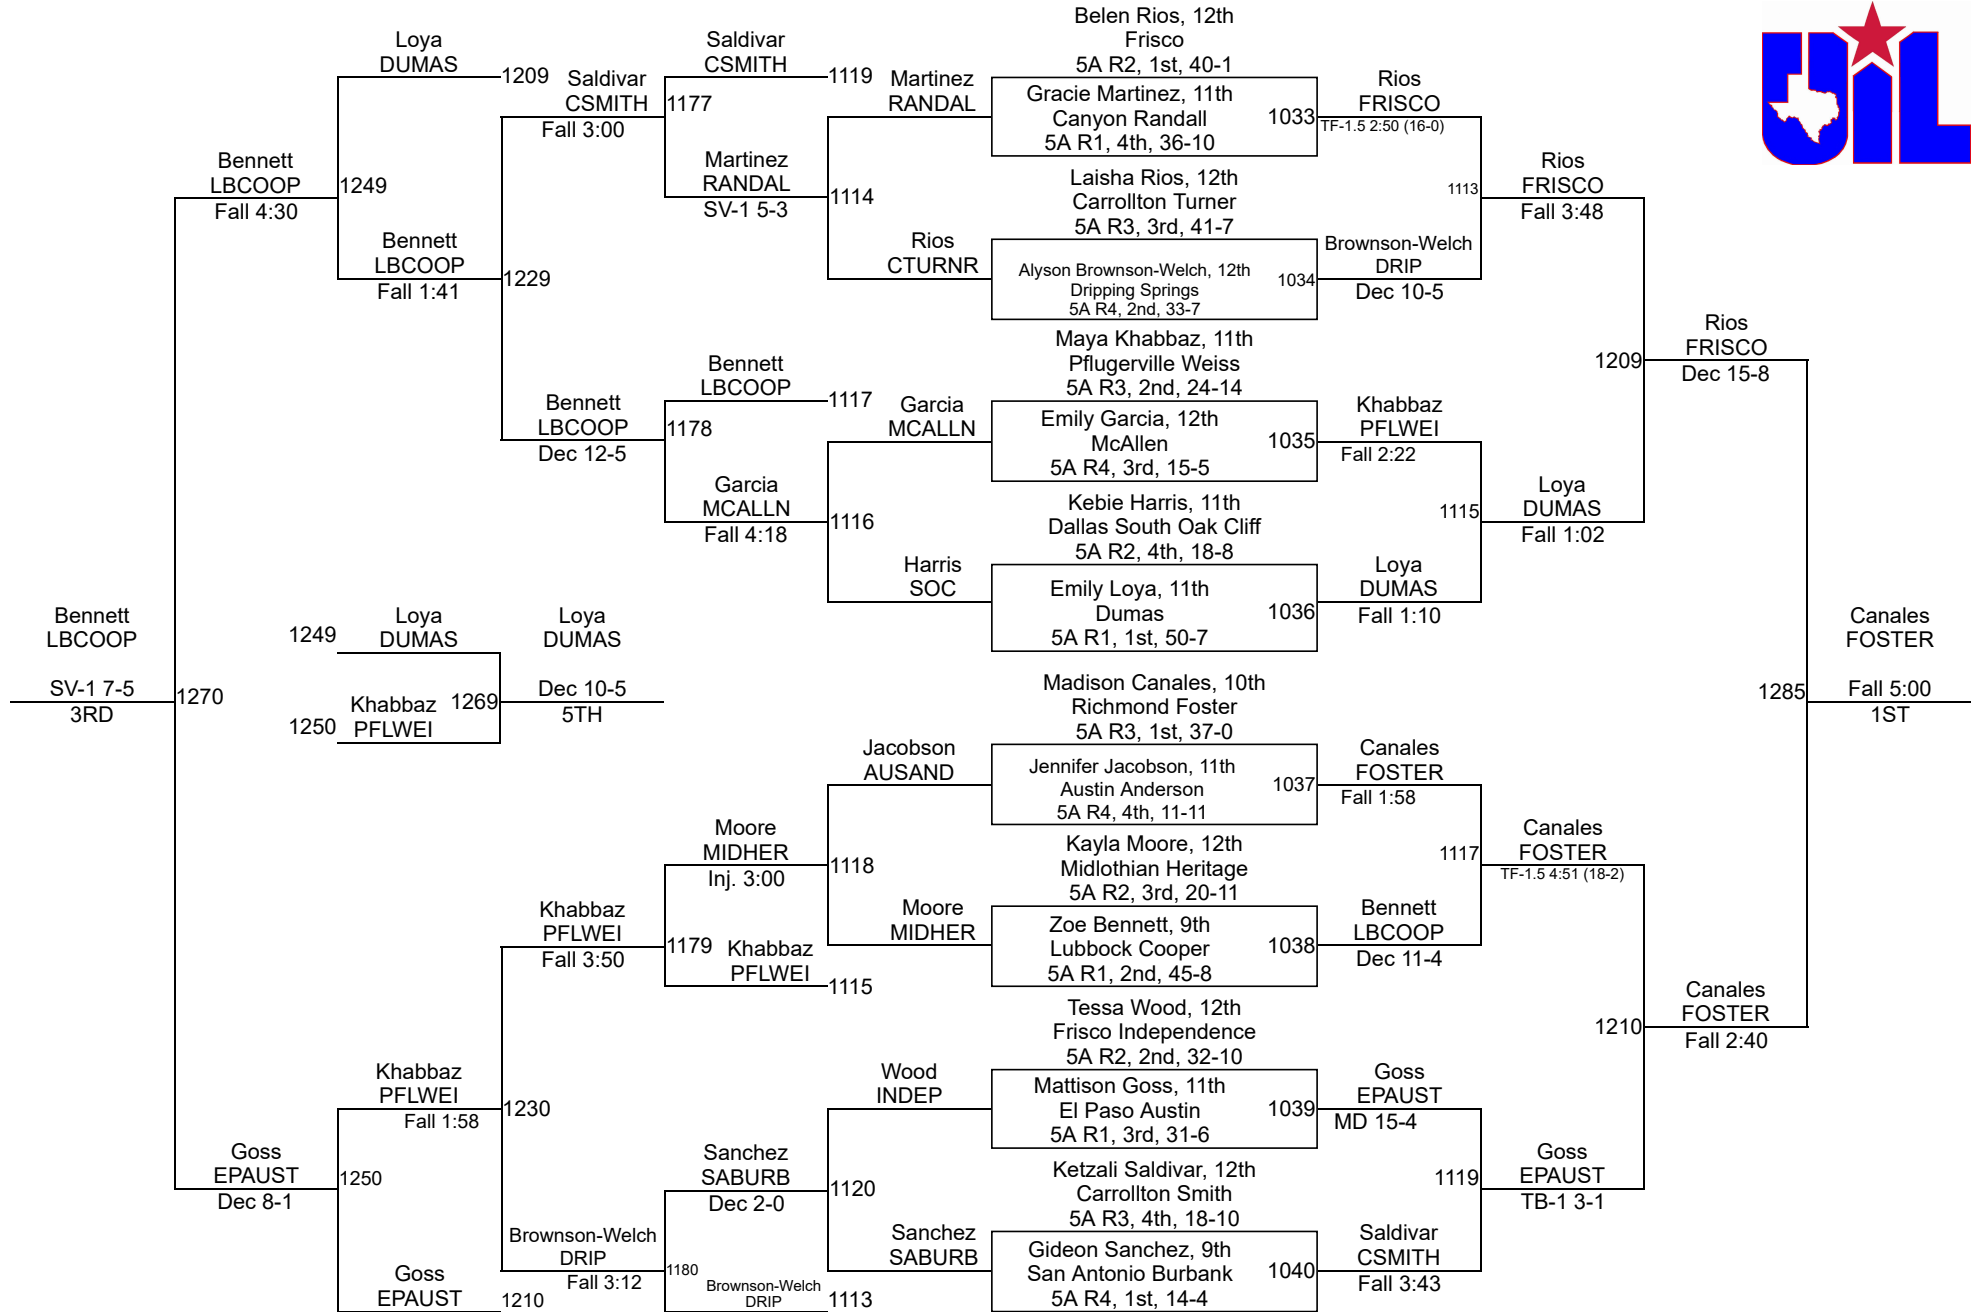

2022 UIL Girls State Championship

5A - 128 lbs