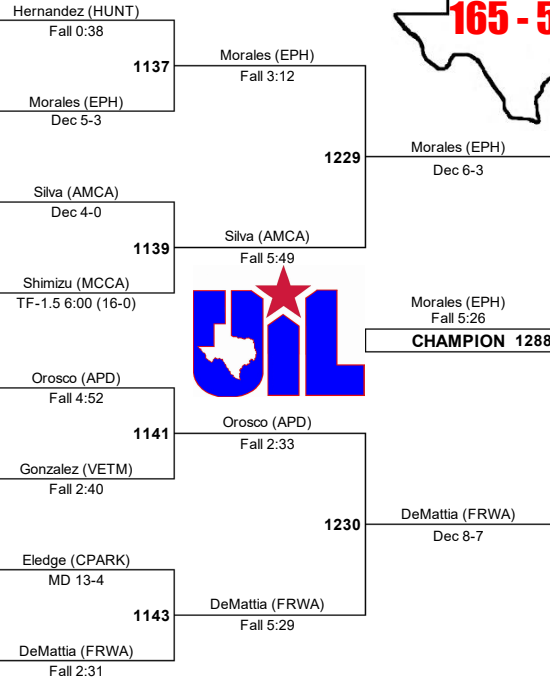

2016 UIL Girls State Championship

Zenia Hernandez - Huntsville
5A R3 1st (26-12) Sr

Jythssel Mascorro - Rio Grande City
5A R4 4th (31-14) Jr **1057**

Gianna Morales - El Paso Hanks
5A R1 3rd (42-4) Jr

Briana Williams - Arlington Seguin
5A R2 2nd (39-10) Sr **1058**

Gesika Silva - Amarillo Caprock
5A R1 2nd (21-10) So

Brianna Tyrrell - Saginaw
5A R2 3rd (35-12) Jr **1059**

Hannah Burlingame - McKinney
5A R3 4th (13-14) So

Maya Shimizu - Austin McCallum
5A R4 1st (33-10) Jr **1060**

Paula Oroscos - Amarillo Palo Duro
5A R1 1st (26-7) Jr

Paradox Tanga - FW Carter-Riverside
5A R2 4th (23-11) Jr **1061**

Sage Bailey - Richmond Foster
5A R3 3rd (4-3) So

Mariah Gonzalez - Veterans Memorial
5A R4 2nd (12-7) Sr **1062**

Paige Geigly - Waller
5A R3 2nd (17-13) Jr

Faith Eledge - Cedar Park
5A R4 3rd (6-7) Jr **1063**

Gabriella Rodriguez - El Paso Austin
5A R1 4th (30-10) Sr

Marisa DeMattia - Frisco Wakeland
5A R2 1st (24-9) Jr **1064**