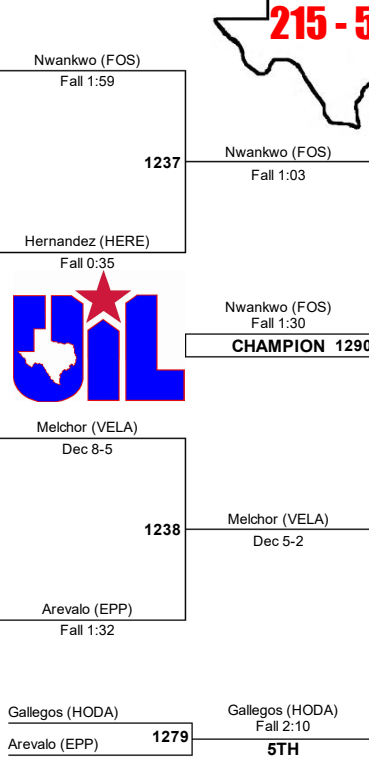

2016 UIL Girls State Championship

Nkechinyere Nwankwo - Richmond Foster
5A R3 1st (7-0) Jr

Bianca Rosales - NRH Birdville **1073**
5A R2 4th (7-5) Fr

Selena Cordell - Austin Lanier
5A R4 3rd (21-8) Jr

Eva Leon - El Paso Andress **1074**
5A R1 2nd (26-7) So

Erika Moreno - Rio Grande City
5A R4 2nd (8-6) Sr

Ashton Hernandez - Hereford **1075**
5A R1 3rd (22-8) So

Doneasha Brown - Beaumont Ozen
5A R3 4th (3-5) Jr

Alyssa Alvarez - Prosper **1076**
5A R2 1st (33-7) So

Miranda Melchor - Edinburg Vela
5A R4 1st (21-1) Sr

Melissa Morales - El Paso Riverside **1077**
5A R1 4th (22-15) Sr

Dharma Gallegos - Houston Davis
5A R3 3rd (9-4) Sr

Summerlynn Lewis - The Colony **1078**
5A R2 2nd (25-7) Sr

Rebecca Chapa - Richmond George Ranch
5A R3 2nd (3-7) Jr

Katy Burtzell - FW Chisholm Trail **1079**
5A R2 3rd (16-8) Sr

Faith Villareal - CP Vista Ridge
5A R4 4th (14-12) Fr

Elvira Arevalo - El Paso Parkland **1080**
5A R1 1st (21-14) Jr