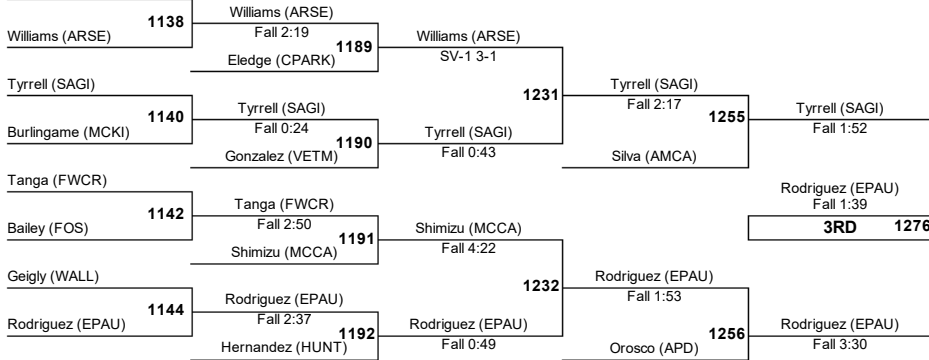

Gabriella Rodriguez - El Paso Austin
5A R1 4th (30-10) Sr

Marisa DeMattia - Frisco Wakeland
5A R2 1st (24-9) Jr **1064**

Mascorro (RGC)

2016 UIL Girls State Championship

Verdena Robertson - Lancaster
5A R3 1st (21-6) Jr