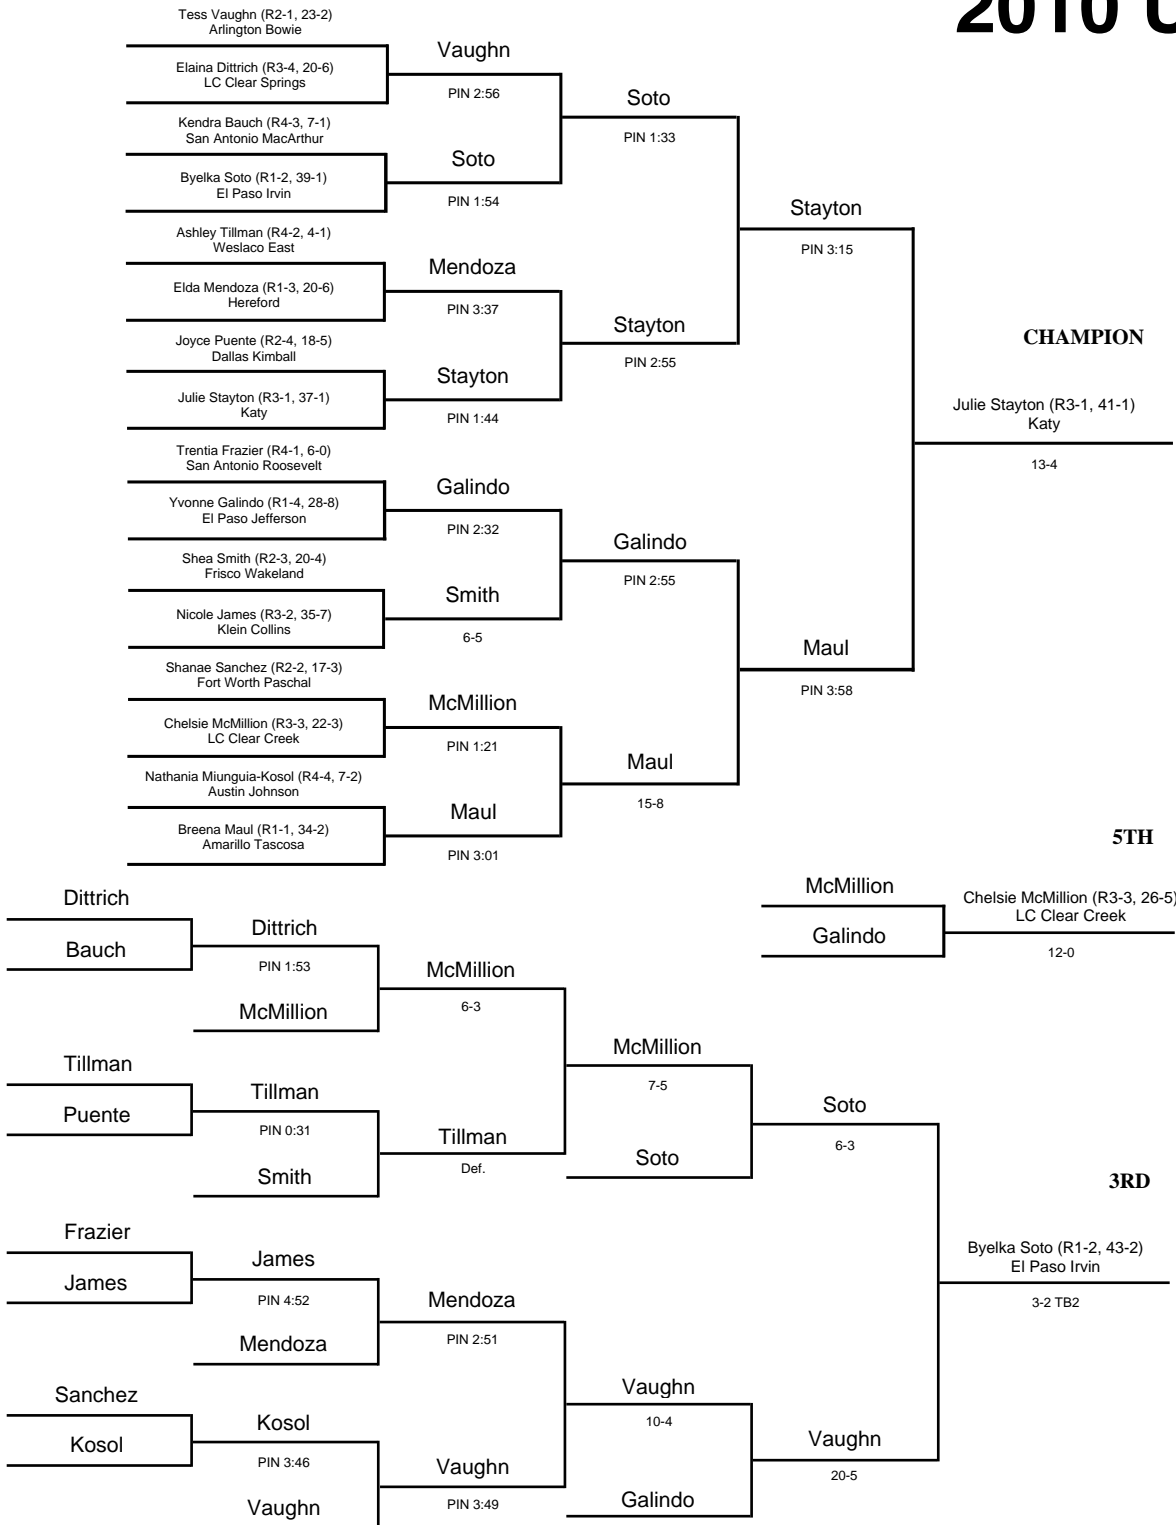

2010 UIL Wrestling State Meet

GIRLS - 148 lbs