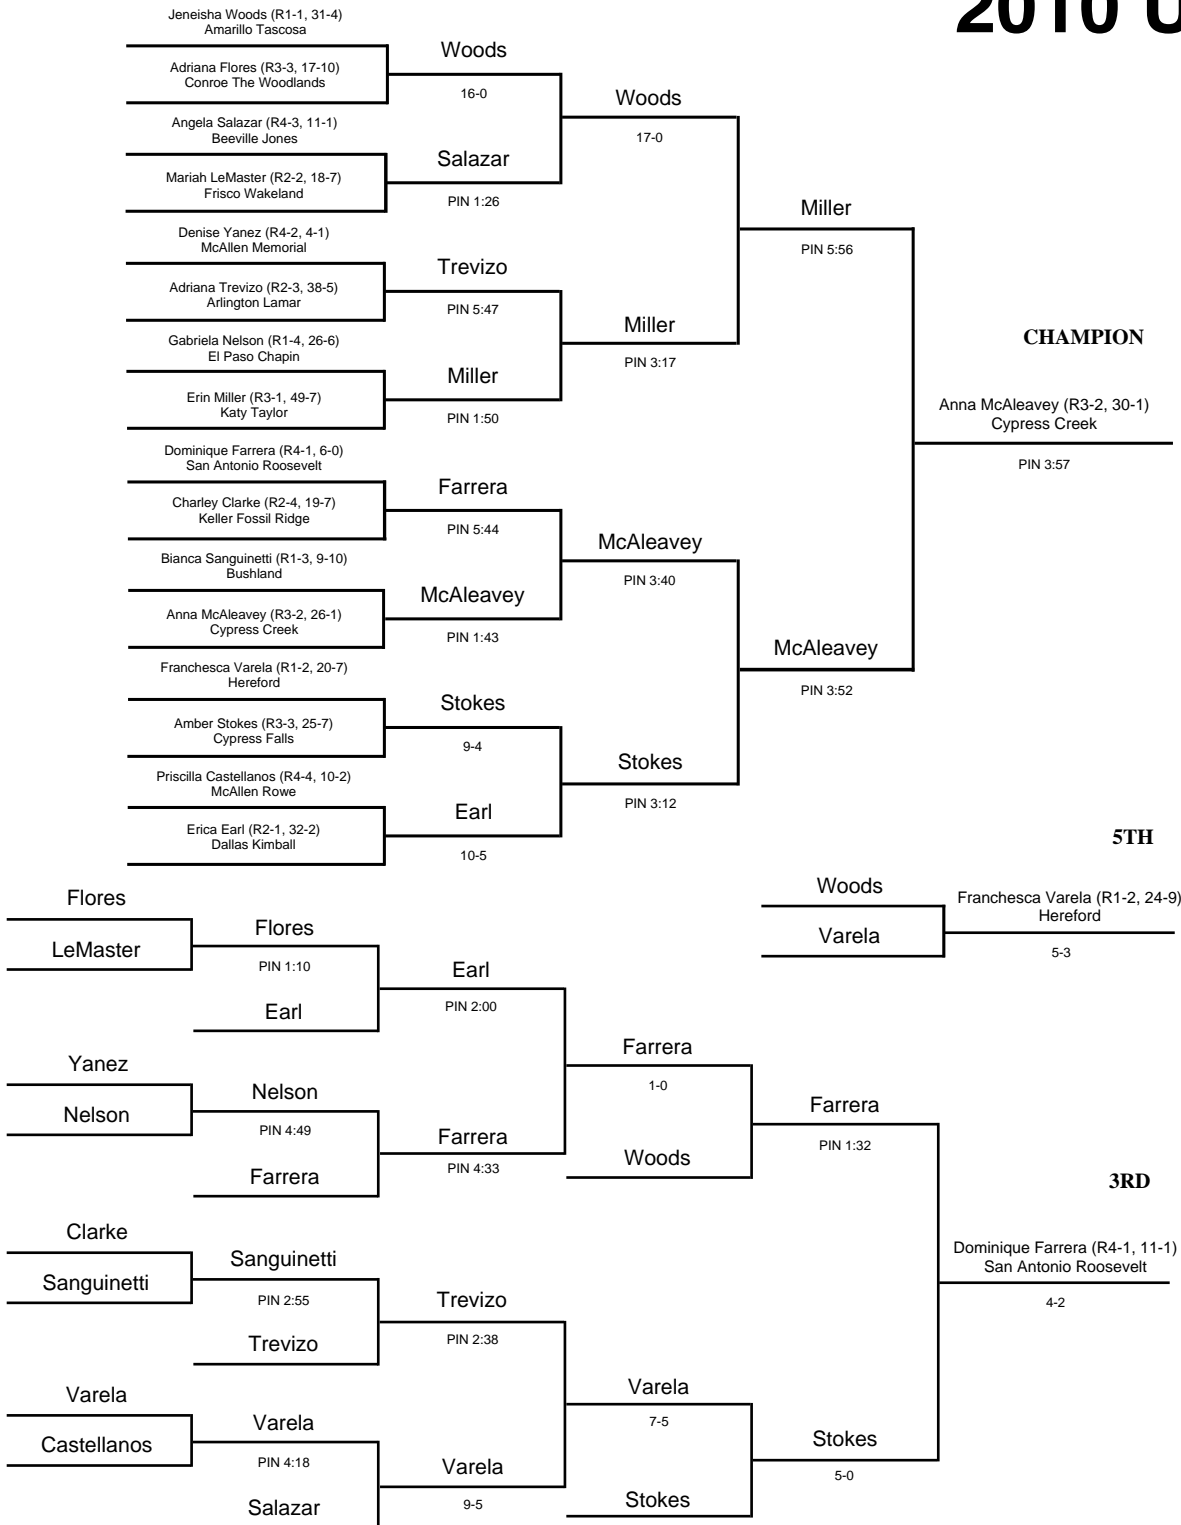

2010 UIL Wrestling State Meet

GIRLS - 128 lbs

5TH

3RD