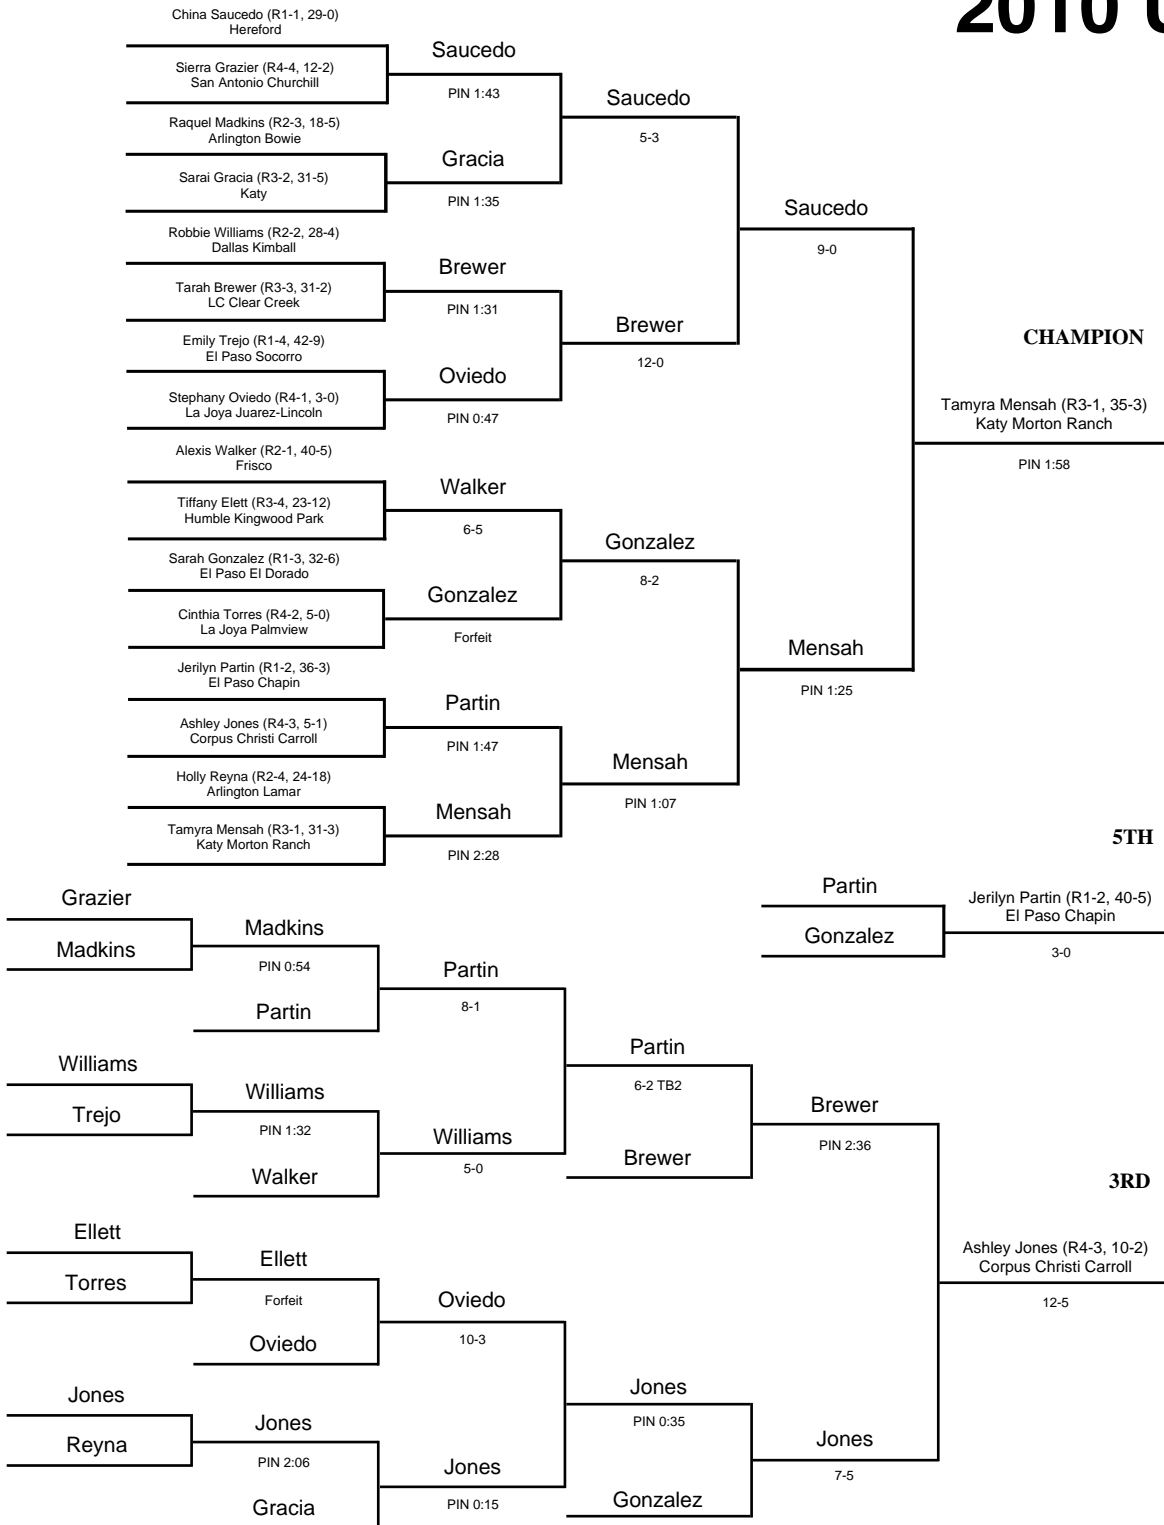

2010 UIL Wrestling State Meet

GIRLS - 138 lbs