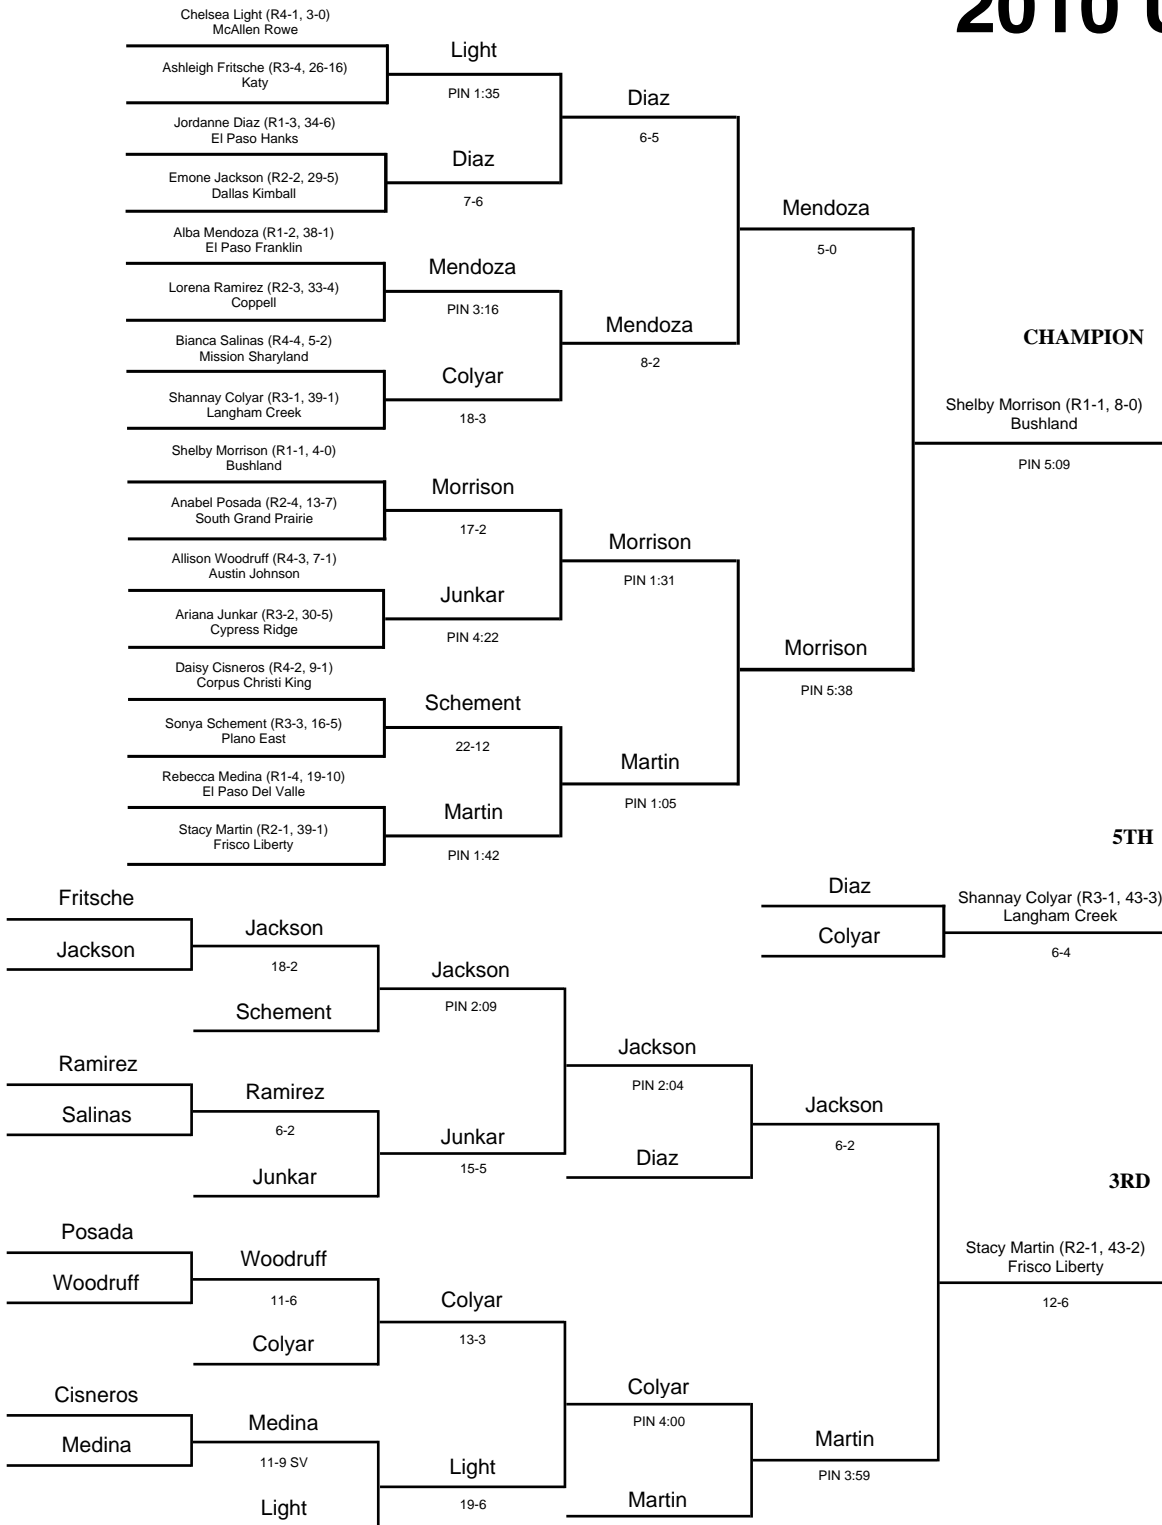

2010 UIL Wrestling State Meet

GIRLS - 110 lbs