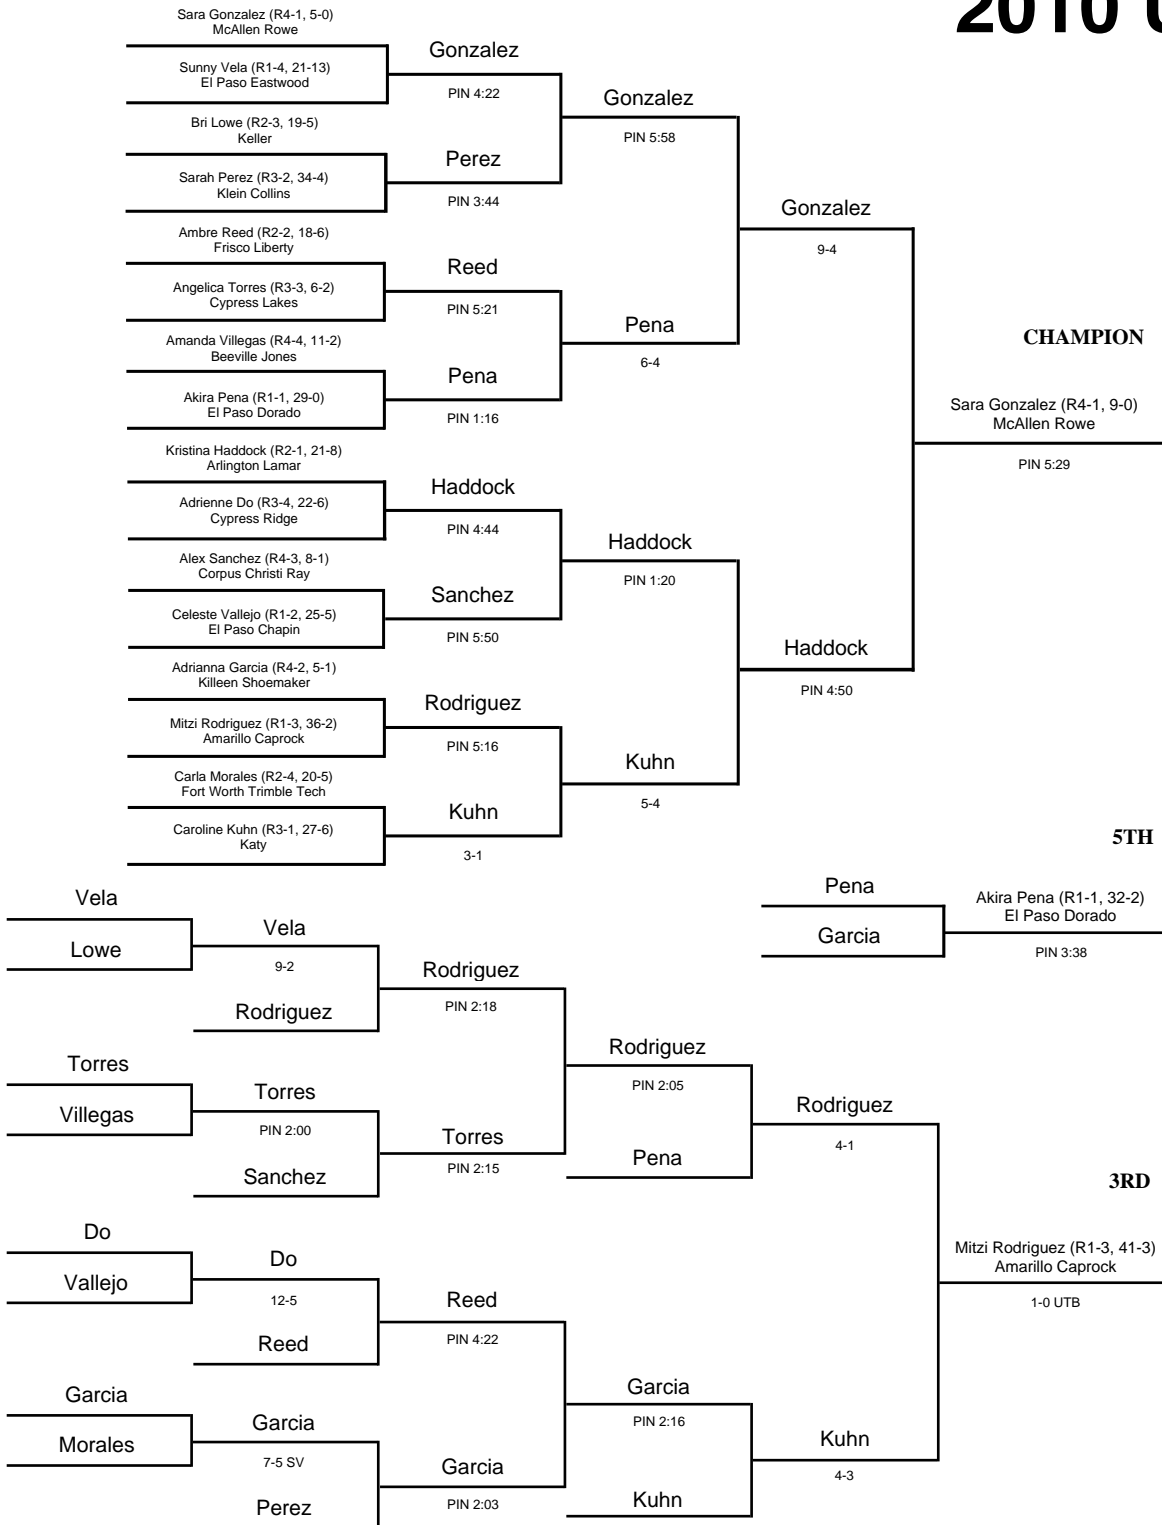

2010 UIL Wrestling State Meet

GIRLS - 95 lbs