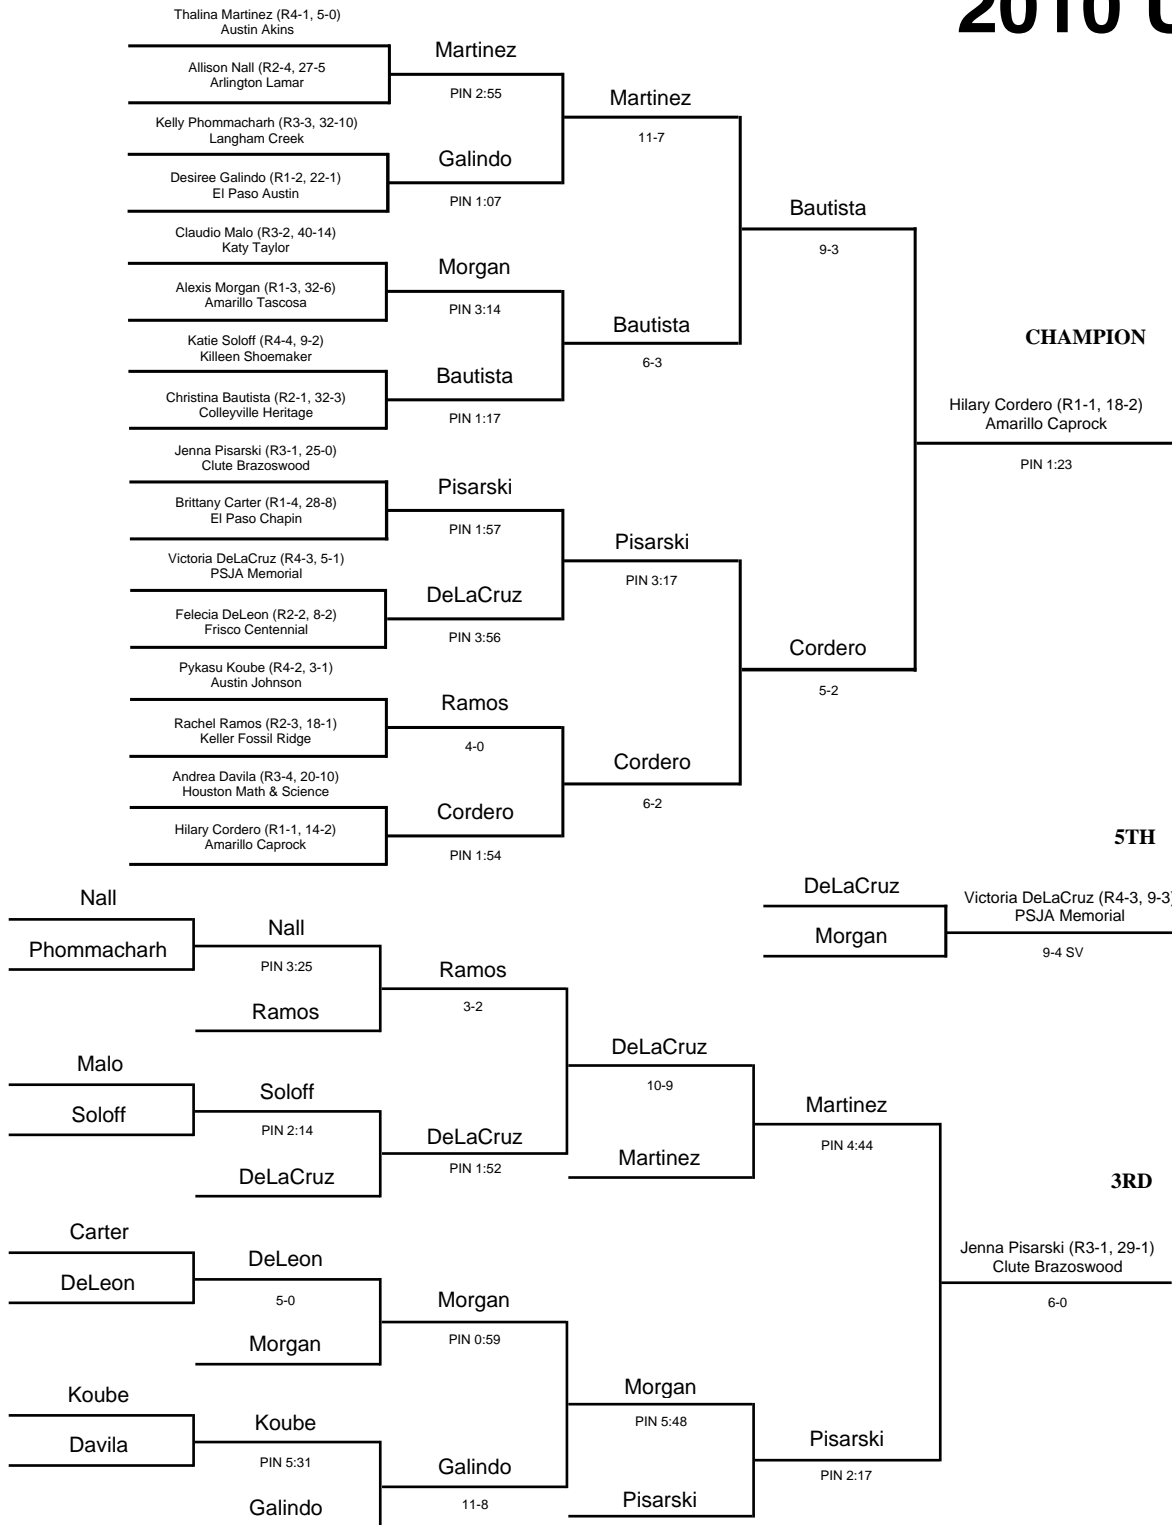

2010 UIL Wrestling State Meet

GIRLS - 102 lbs