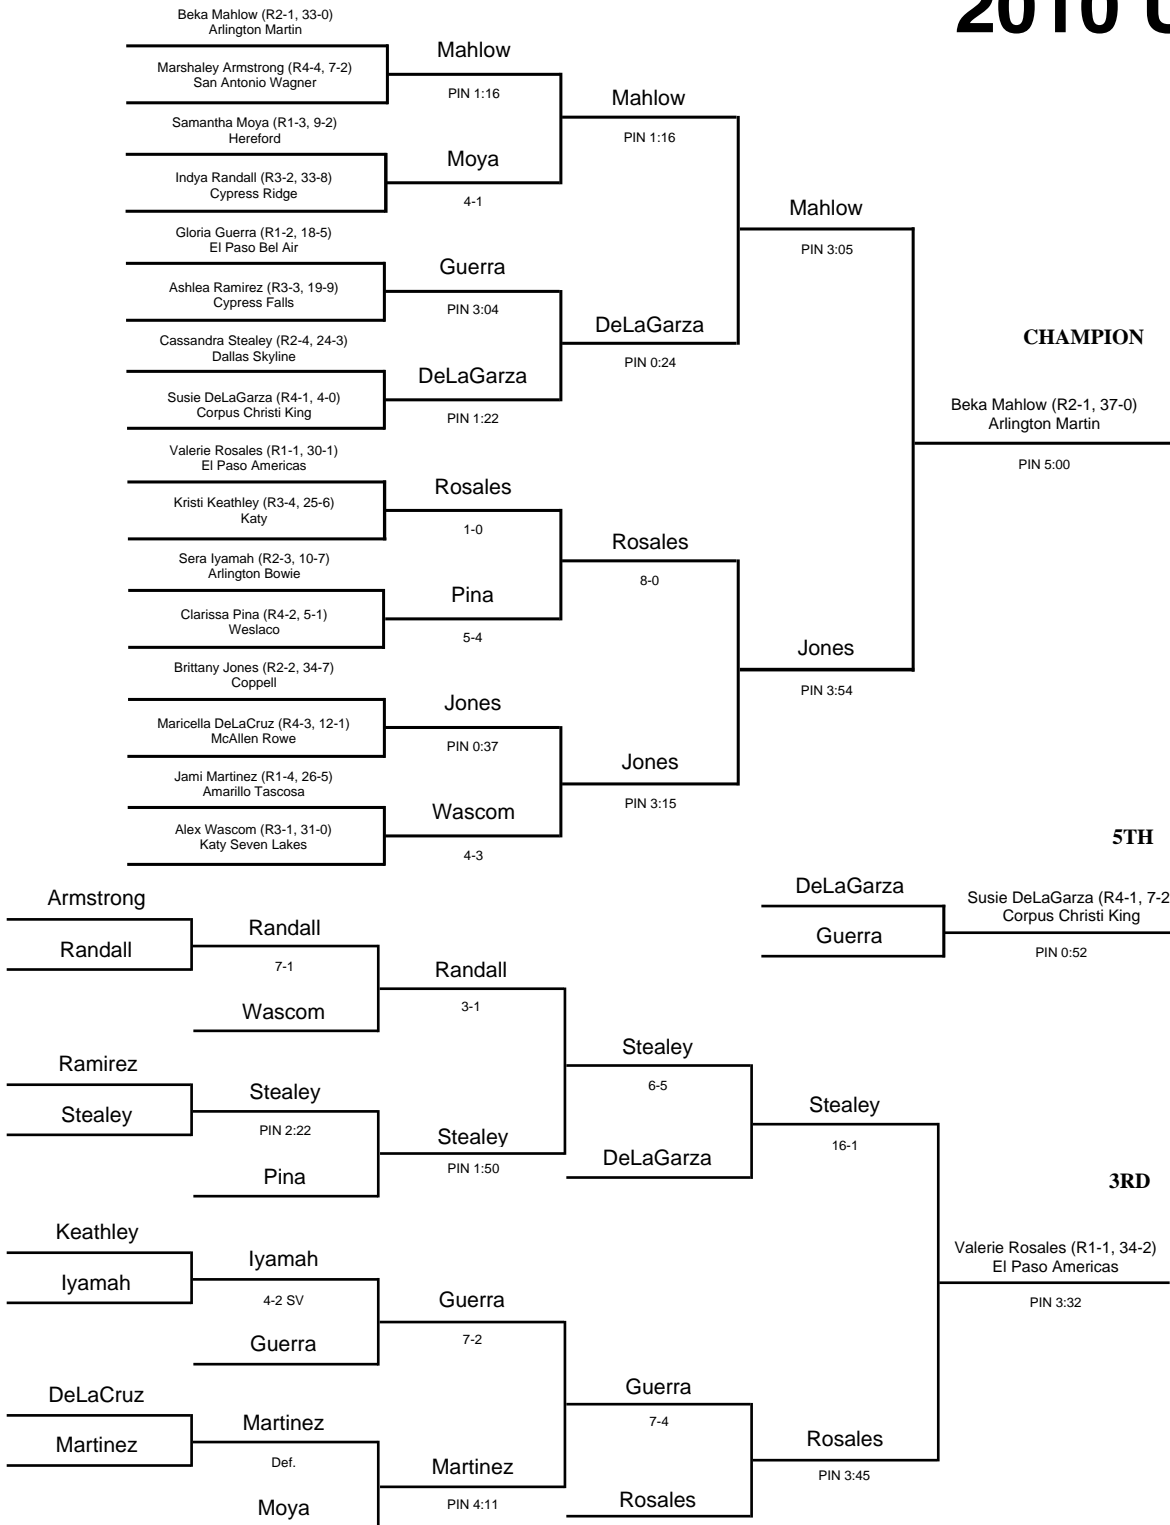

2010 UIL Wrestling State Meet

GIRLS - 165 lbs