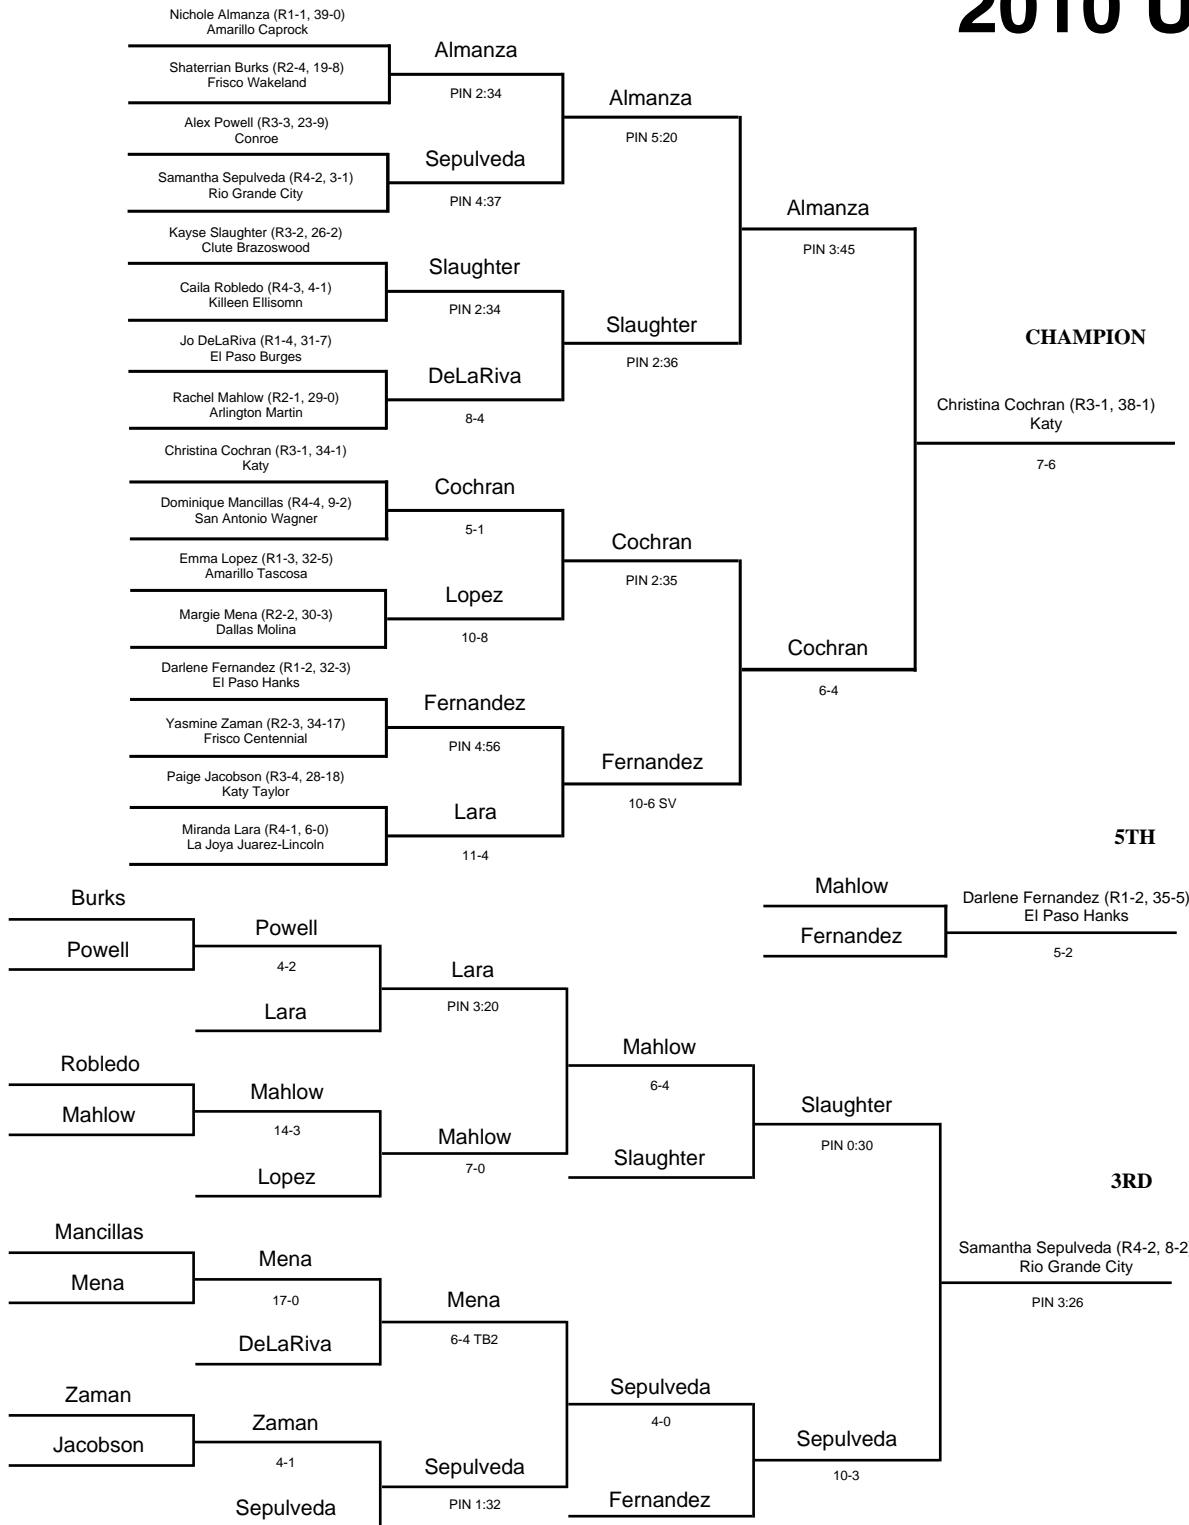

2010 UIL Wrestling State Meet

GIRLS - 119 lbs