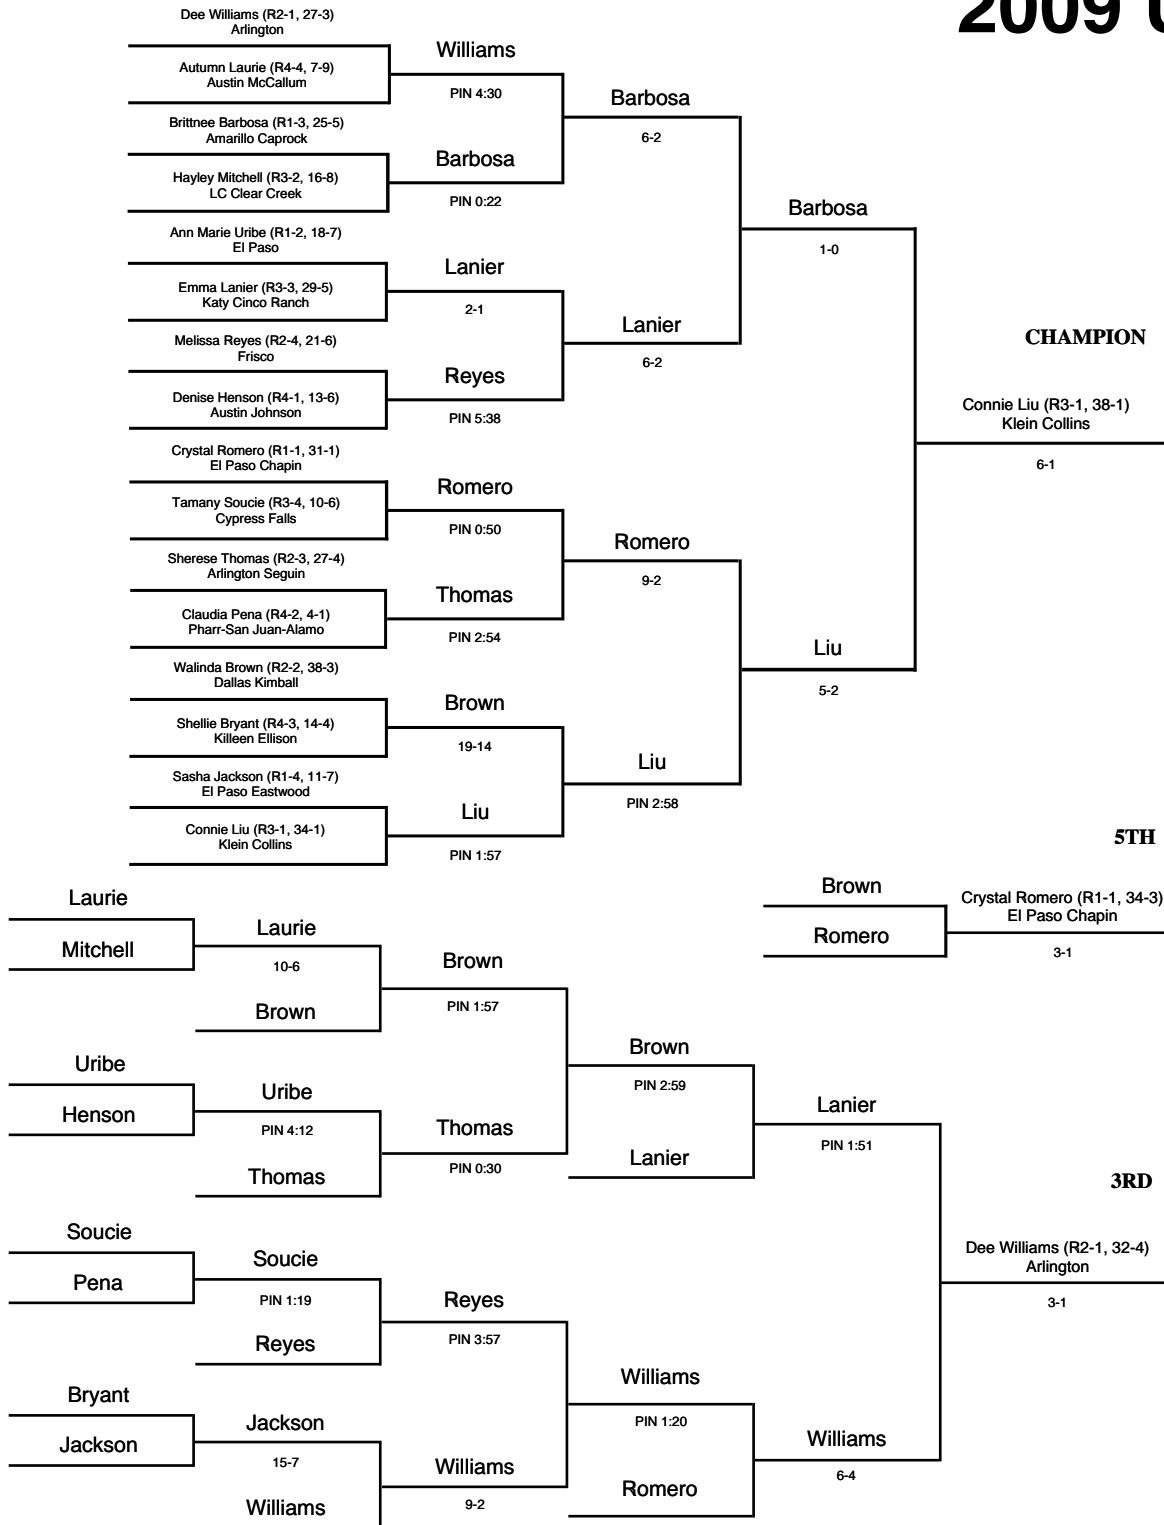

2009 UIL Wrestling State Meet

GIRLS - 185 lbs