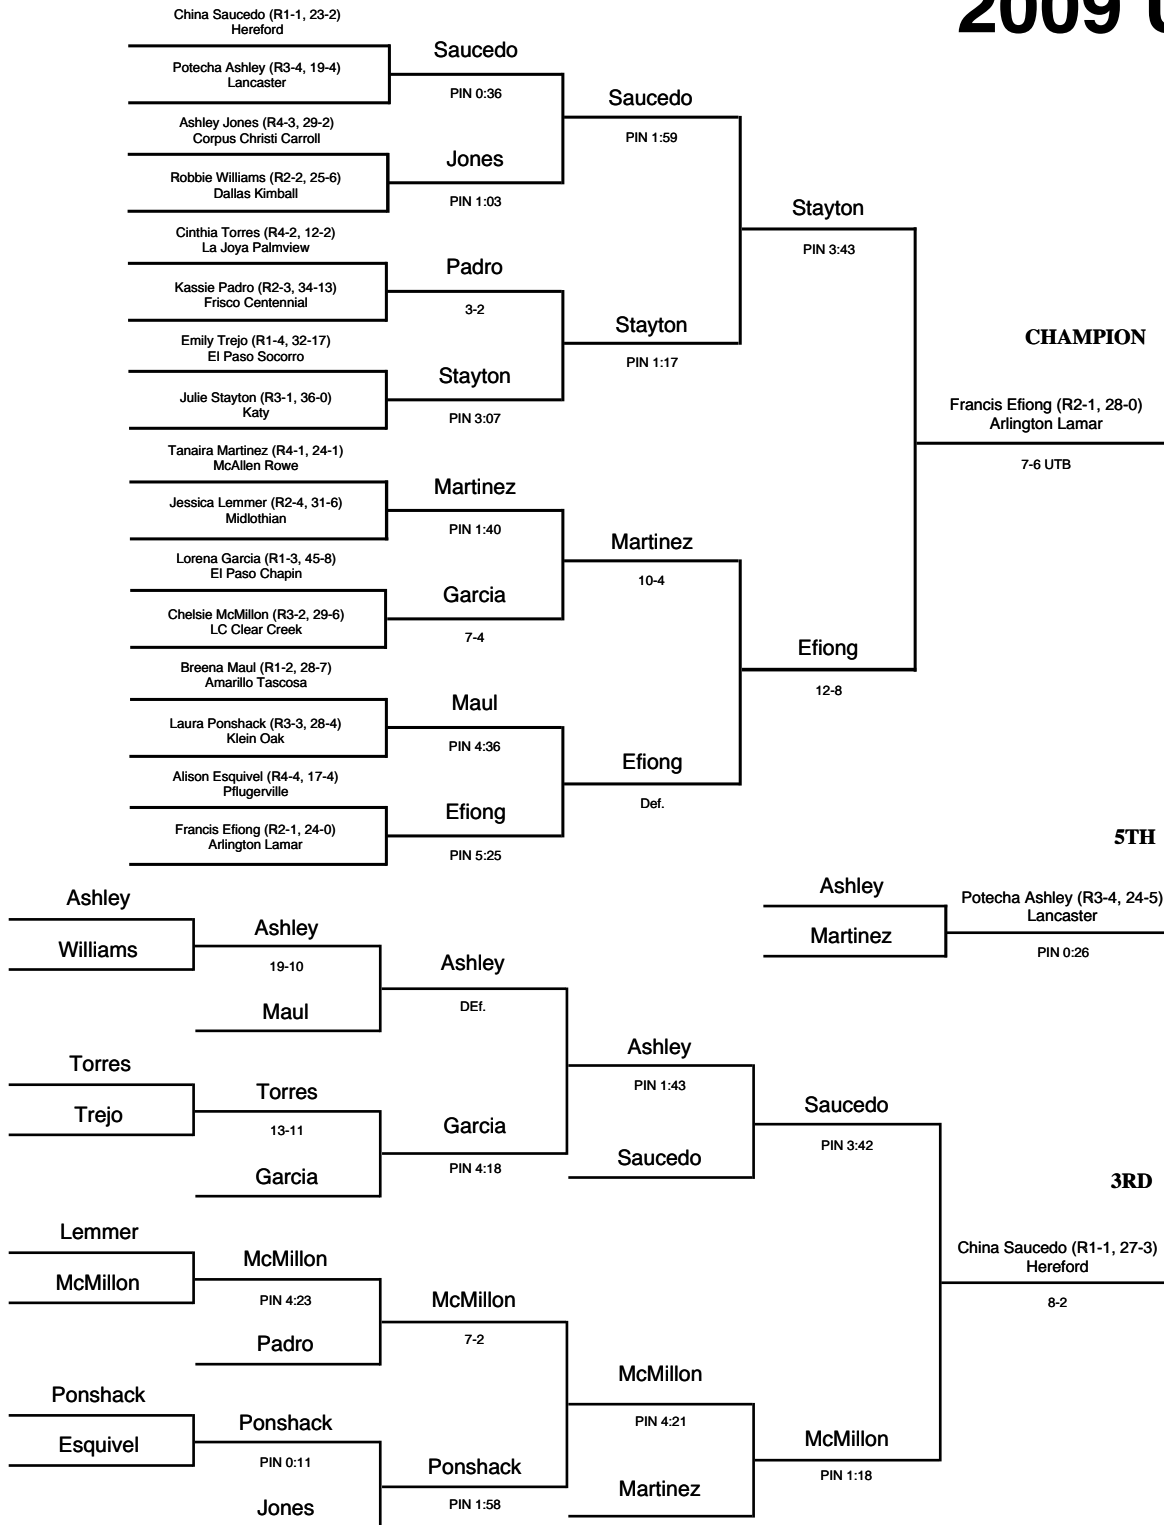

2009 UIL Wrestling State Meet

GIRLS - 138 lbs