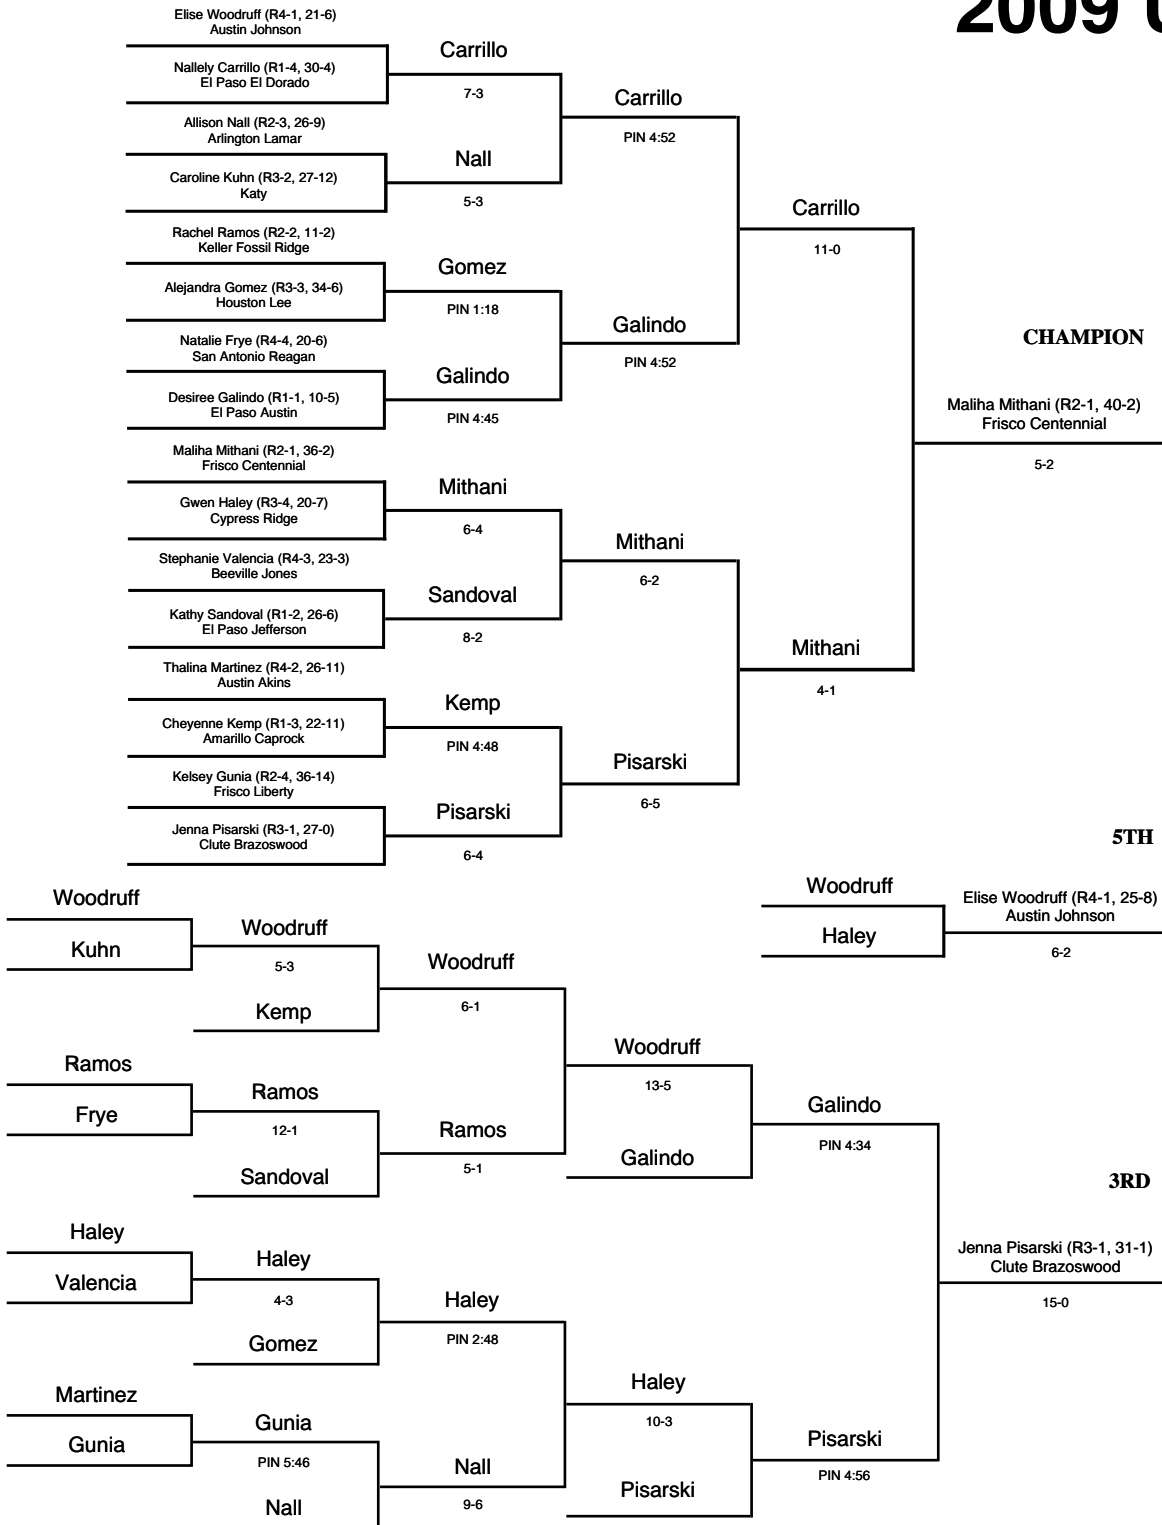

2009 UIL Wrestling State Meet

GIRLS - 95 lbs

2009 UIL Wrestling State Meet

GIRLS - 102 lbs

2009 UIL Wrestling State Meet

GIRLS - 110 lbs

2009 UIL Wrestling State Meet

GIRLS - 119 lbs