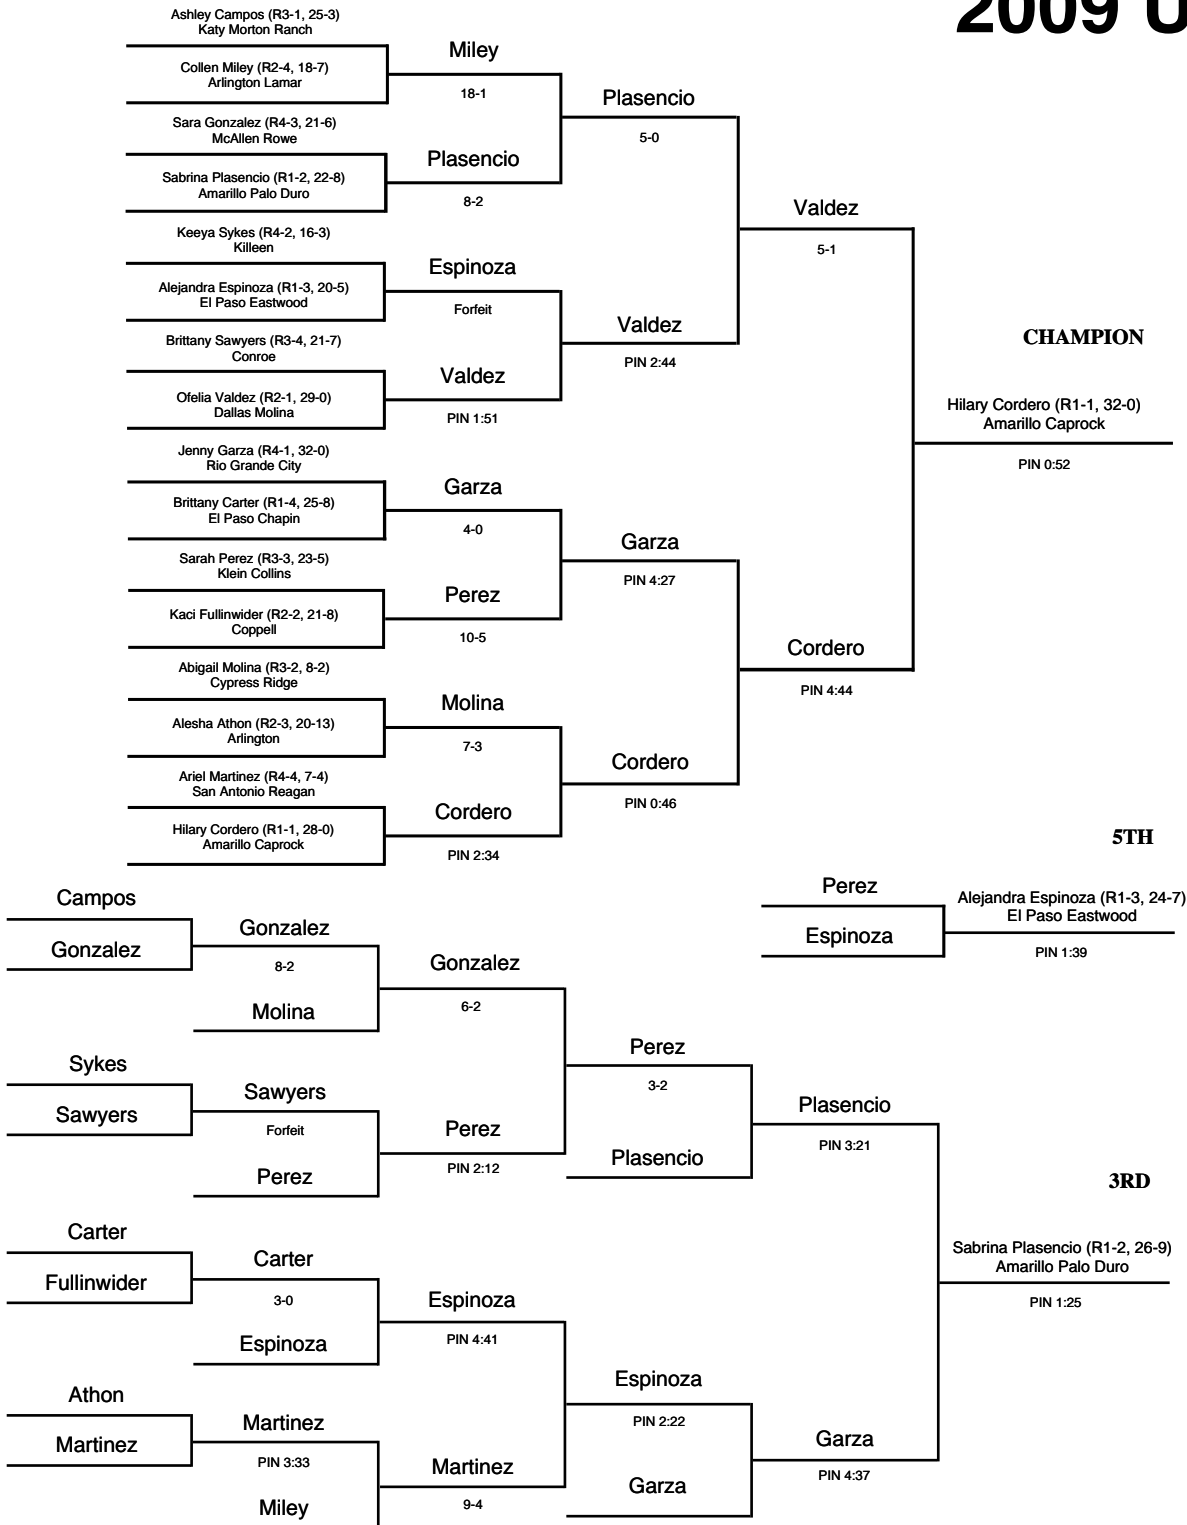

2009 UIL Wrestling State Meet

GIRLS - 95 lbs

2009 UIL Wrestling State Meet

GIRLS - 102 lbs

2009 UIL Wrestling State Meet

GIRLS - 110 lbs

2009 UIL Wrestling State Meet

GIRLS - 119 lbs