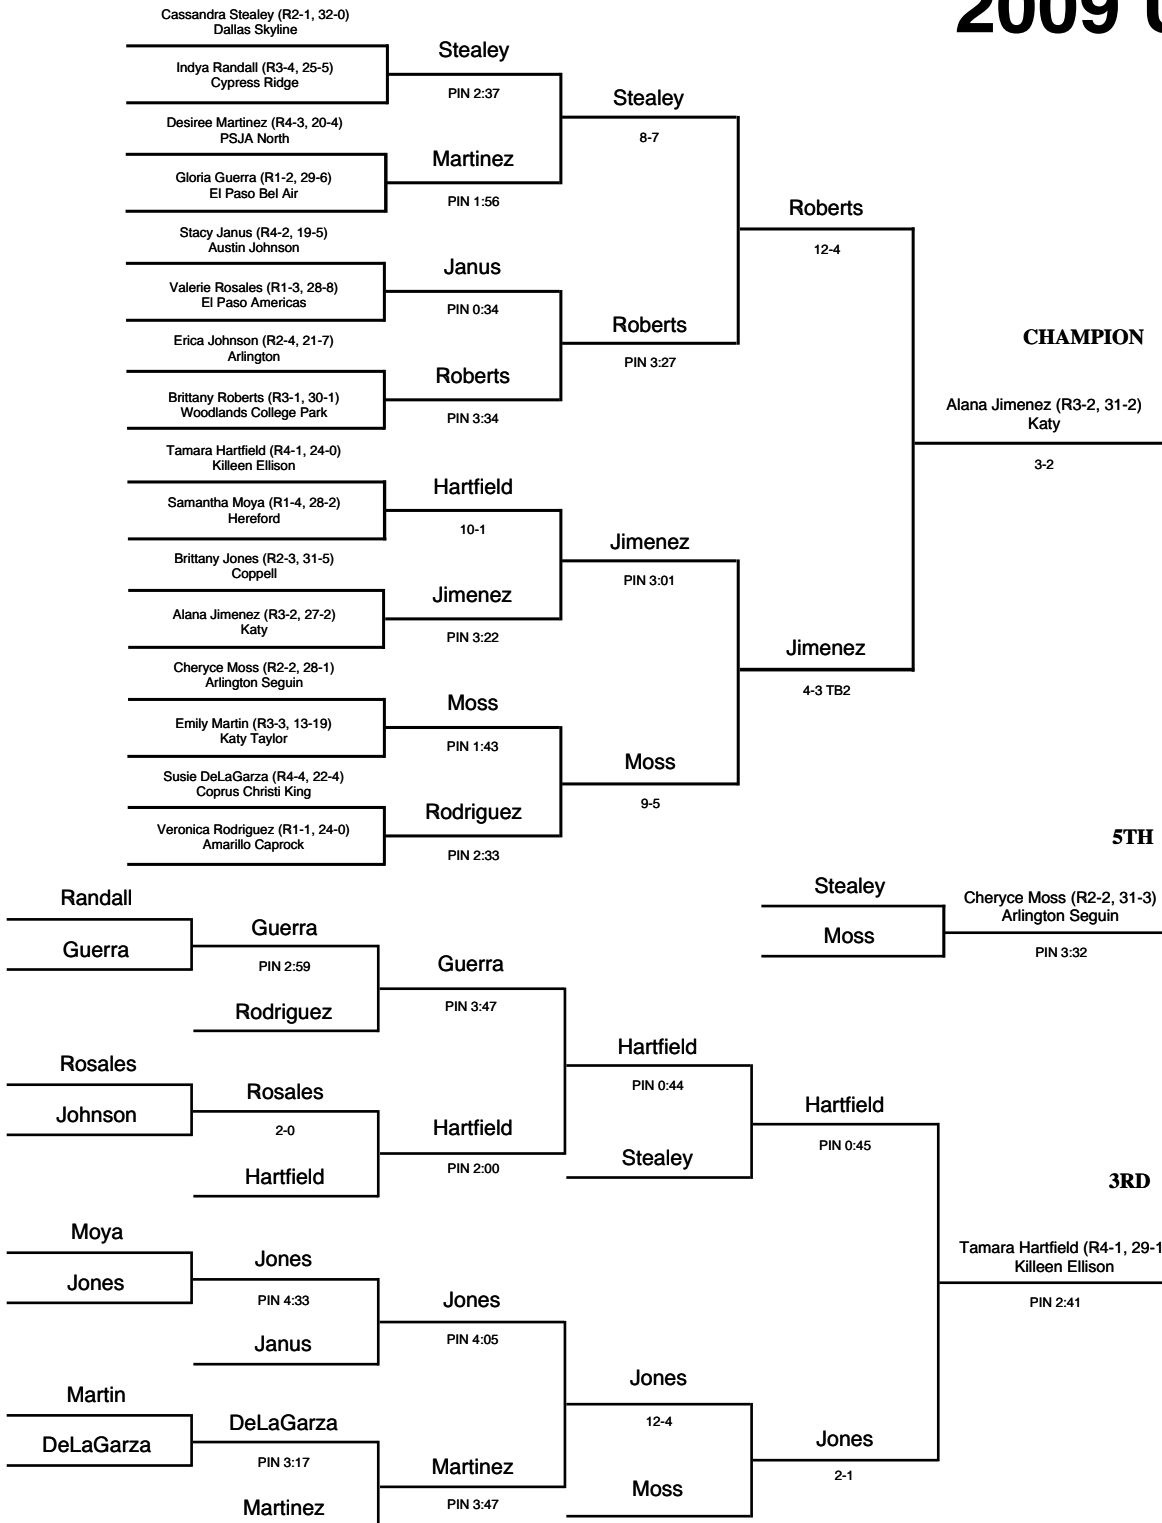

2009 UIL Wrestling State Meet

GIRLS - 128 lbs

2009 UIL Wrestling State Meet

GIRLS - 138 lbs

2009 UIL Wrestling State Meet

GIRLS - 148 lbs

2009 UIL Wrestling State Meet

GIRLS - 165 lbs