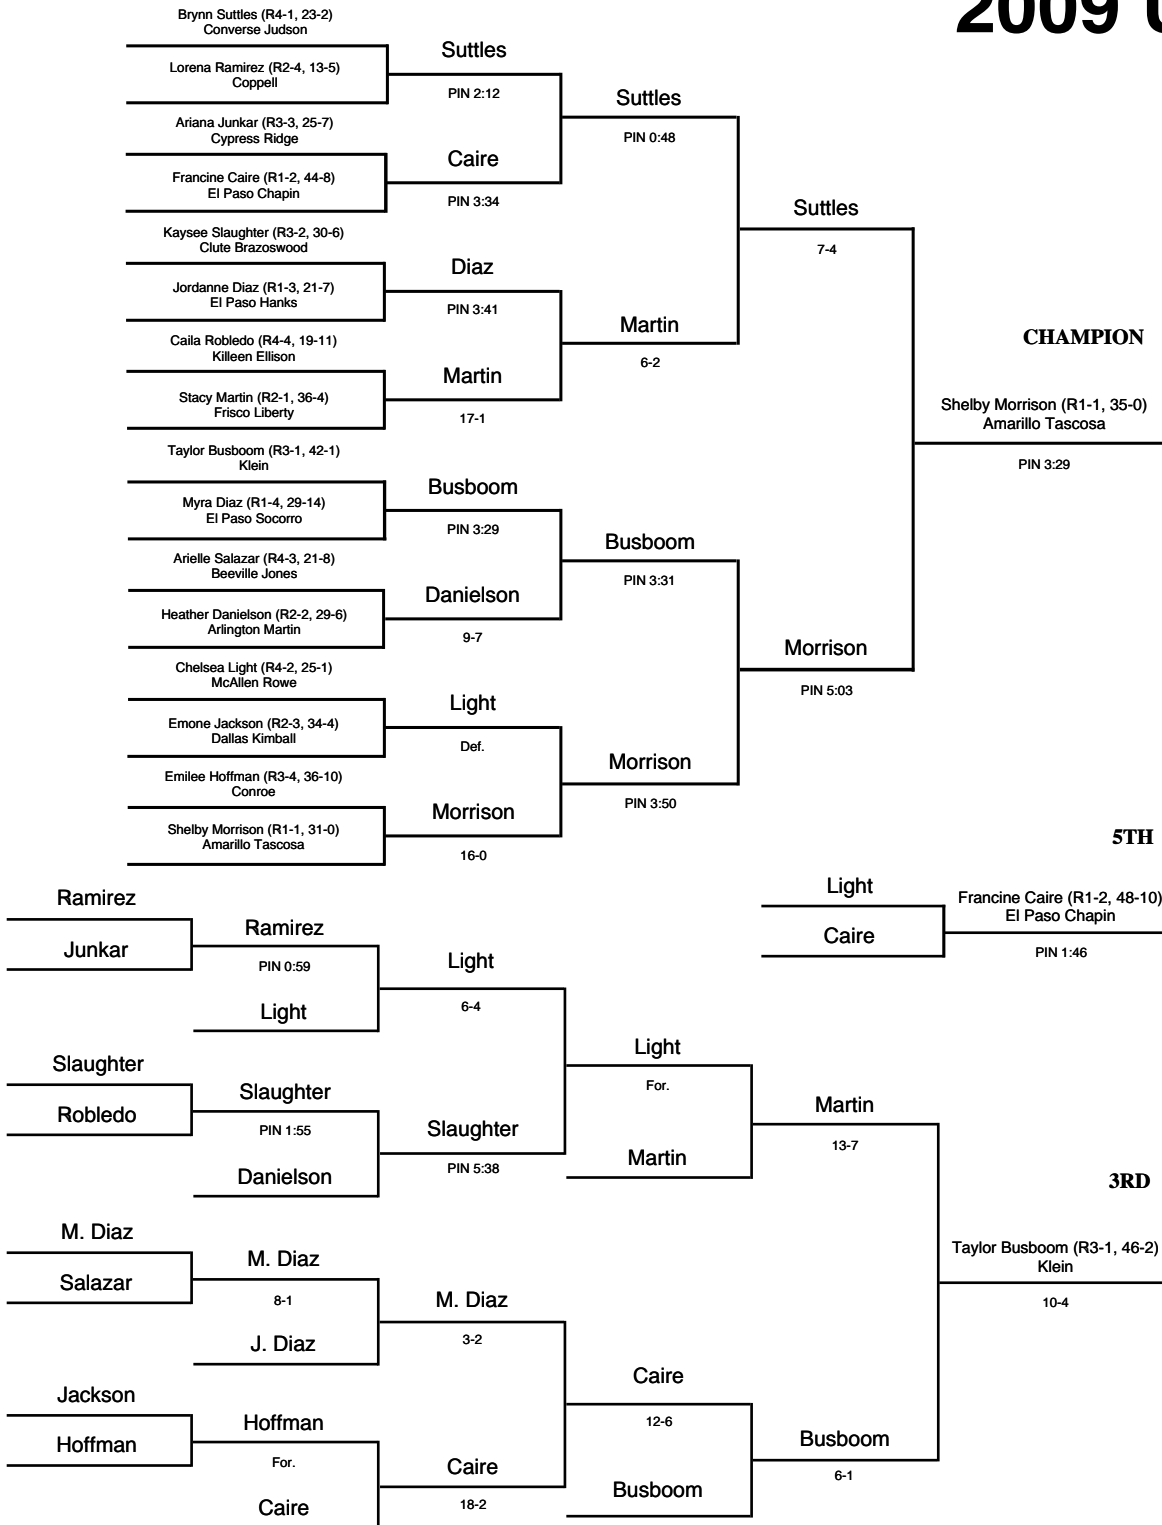

2009 UIL Wrestling State Meet

GIRLS - 95 lbs

2009 UIL Wrestling State Meet

GIRLS - 102 lbs

2009 UIL Wrestling State Meet

GIRLS - 110 lbs

2009 UIL Wrestling State Meet

GIRLS - 119 lbs