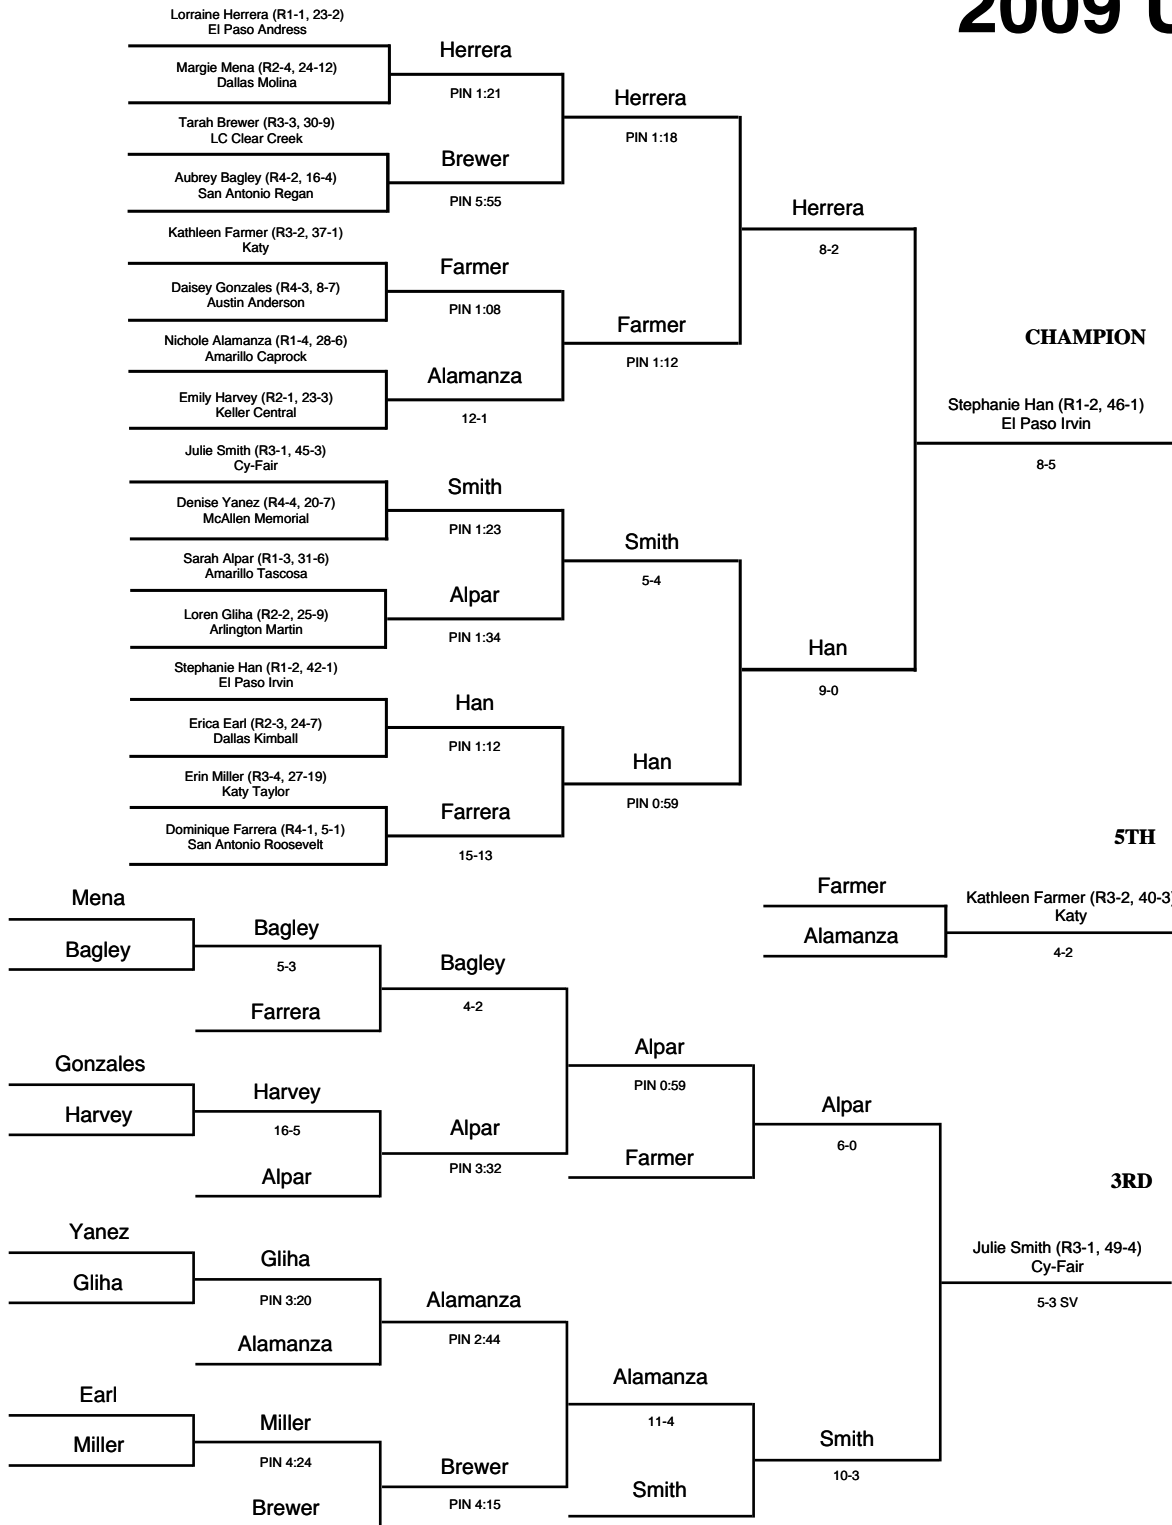

2009 UIL Wrestling State Meet

GIRLS - 95 lbs

2009 UIL Wrestling State Meet

GIRLS - 102 lbs

2009 UIL Wrestling State Meet

GIRLS - 110 lbs

2009 UIL Wrestling State Meet

GIRLS - 119 lbs

2009 UIL Wrestling State Meet

GIRLS - 128 lbs

2009 UIL Wrestling State Meet

GIRLS - 138 lbs

2009 UIL Wrestling State Meet

GIRLS - 148 lbs

2009 UIL Wrestling State Meet

GIRLS - 165 lbs