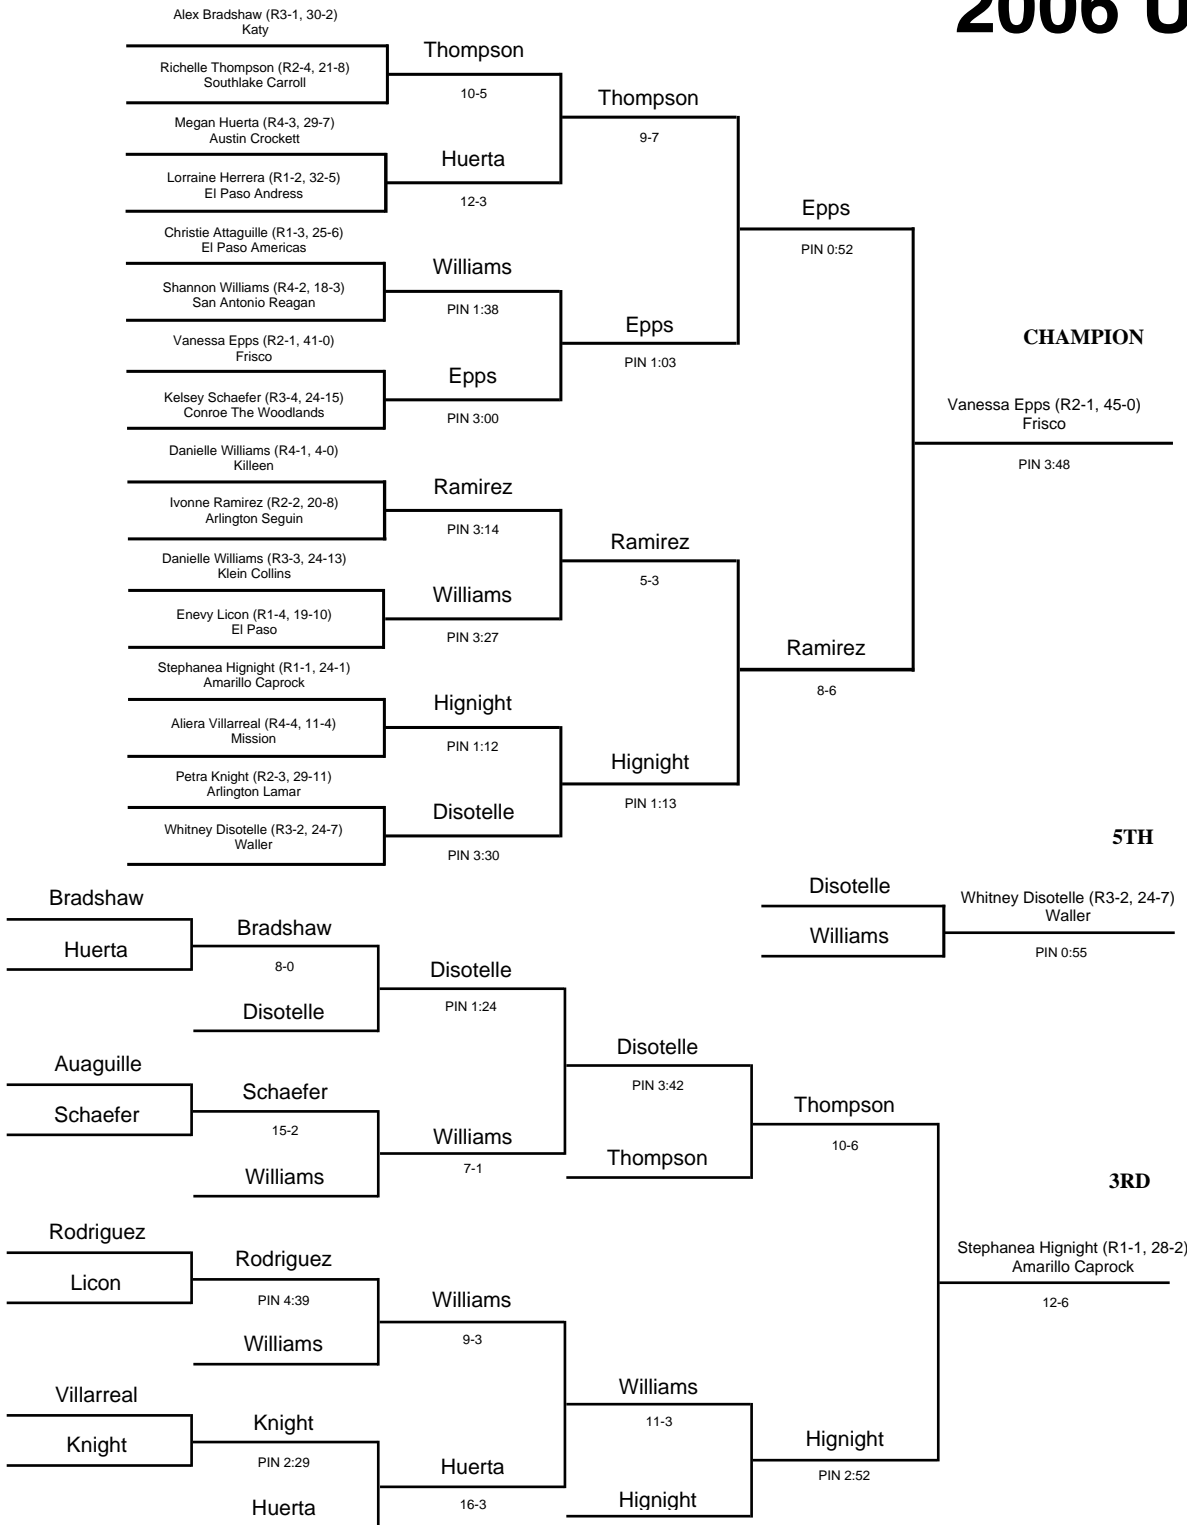

2006 UIL Wrestling State Meet

GIRLS - 138 lbs