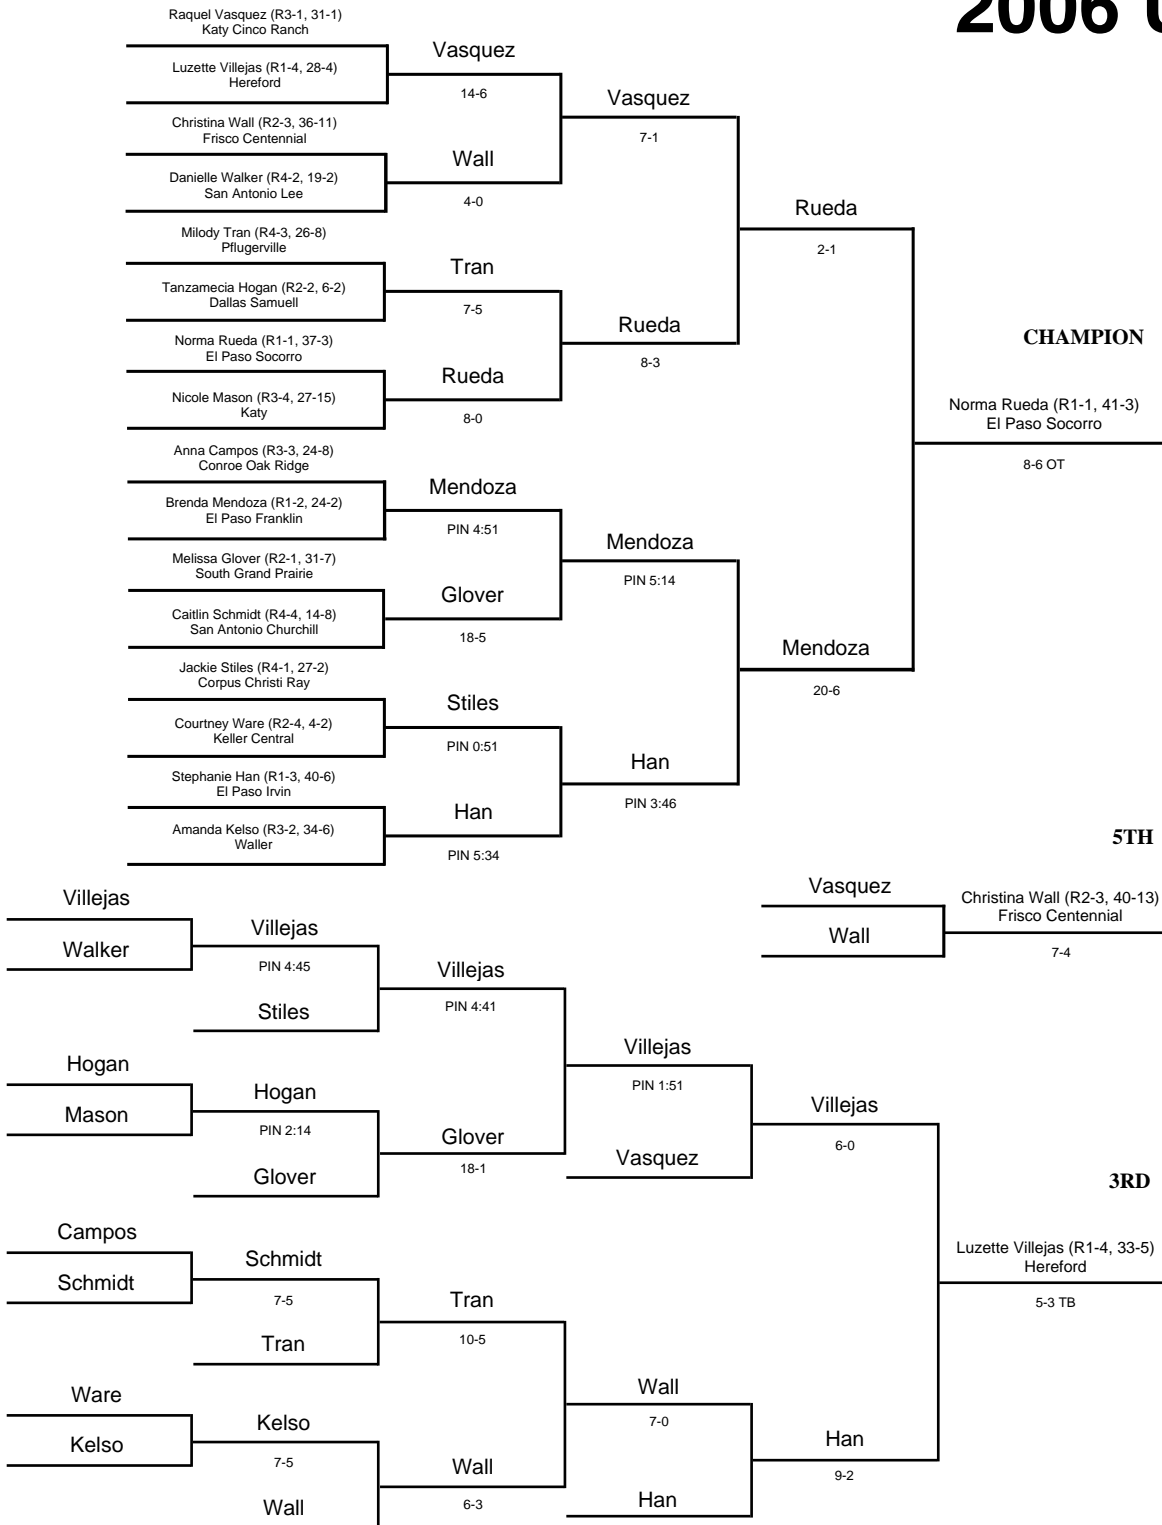

2006 UIL Wrestling State Meet

GIRLS - 128 lbs