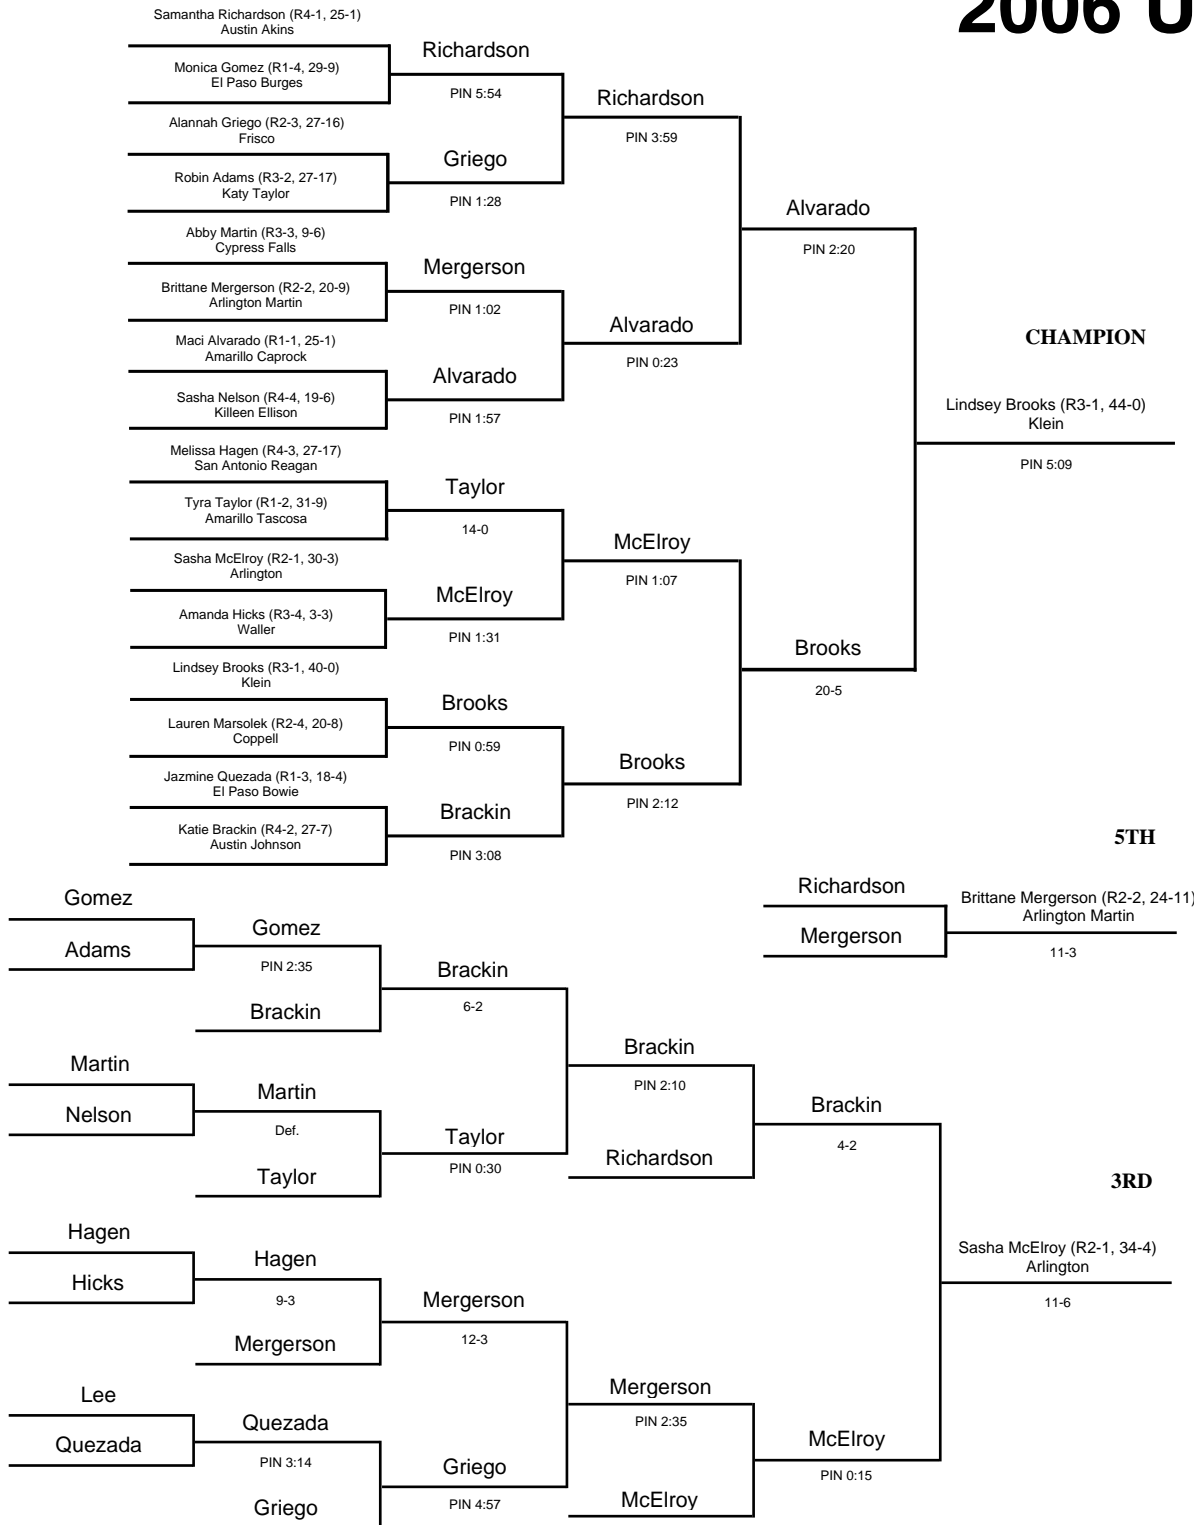

2006 UIL Wrestling State Meet

GIRLS - 148 lbs