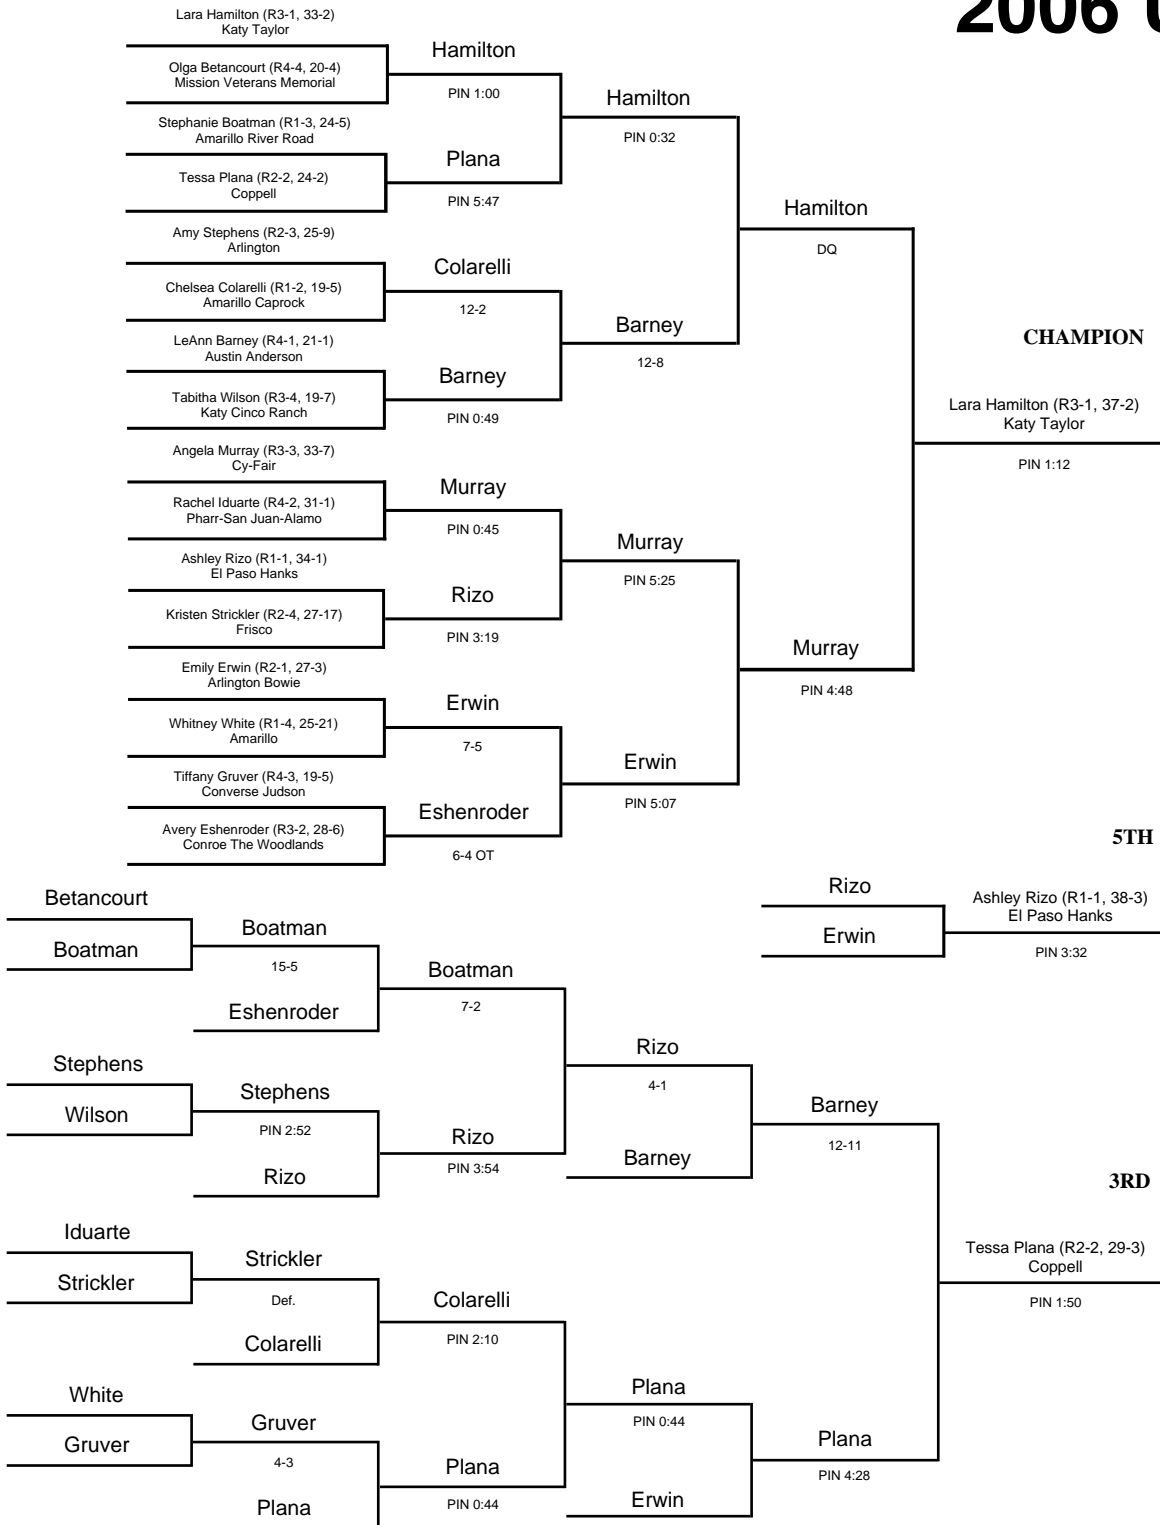

2006 UIL Wrestling State Meet

GIRLS - 95 lbs

2006 UIL Wrestling State Meet

GIRLS - 102 lbs

2006 UIL Wrestling State Meet

GIRLS - 110 lbs

2006 UIL Wrestling State Meet

GIRLS - 119 lbs

CHAMPION

Lara Hamilton (R3-1, 37-2)
Katy Taylor

PIN 1:12

5TH

3RD

Tessa Plana (R2-2, 29-3)
Coppell

PIN 1:50

2006 UIL Wrestling State Meet