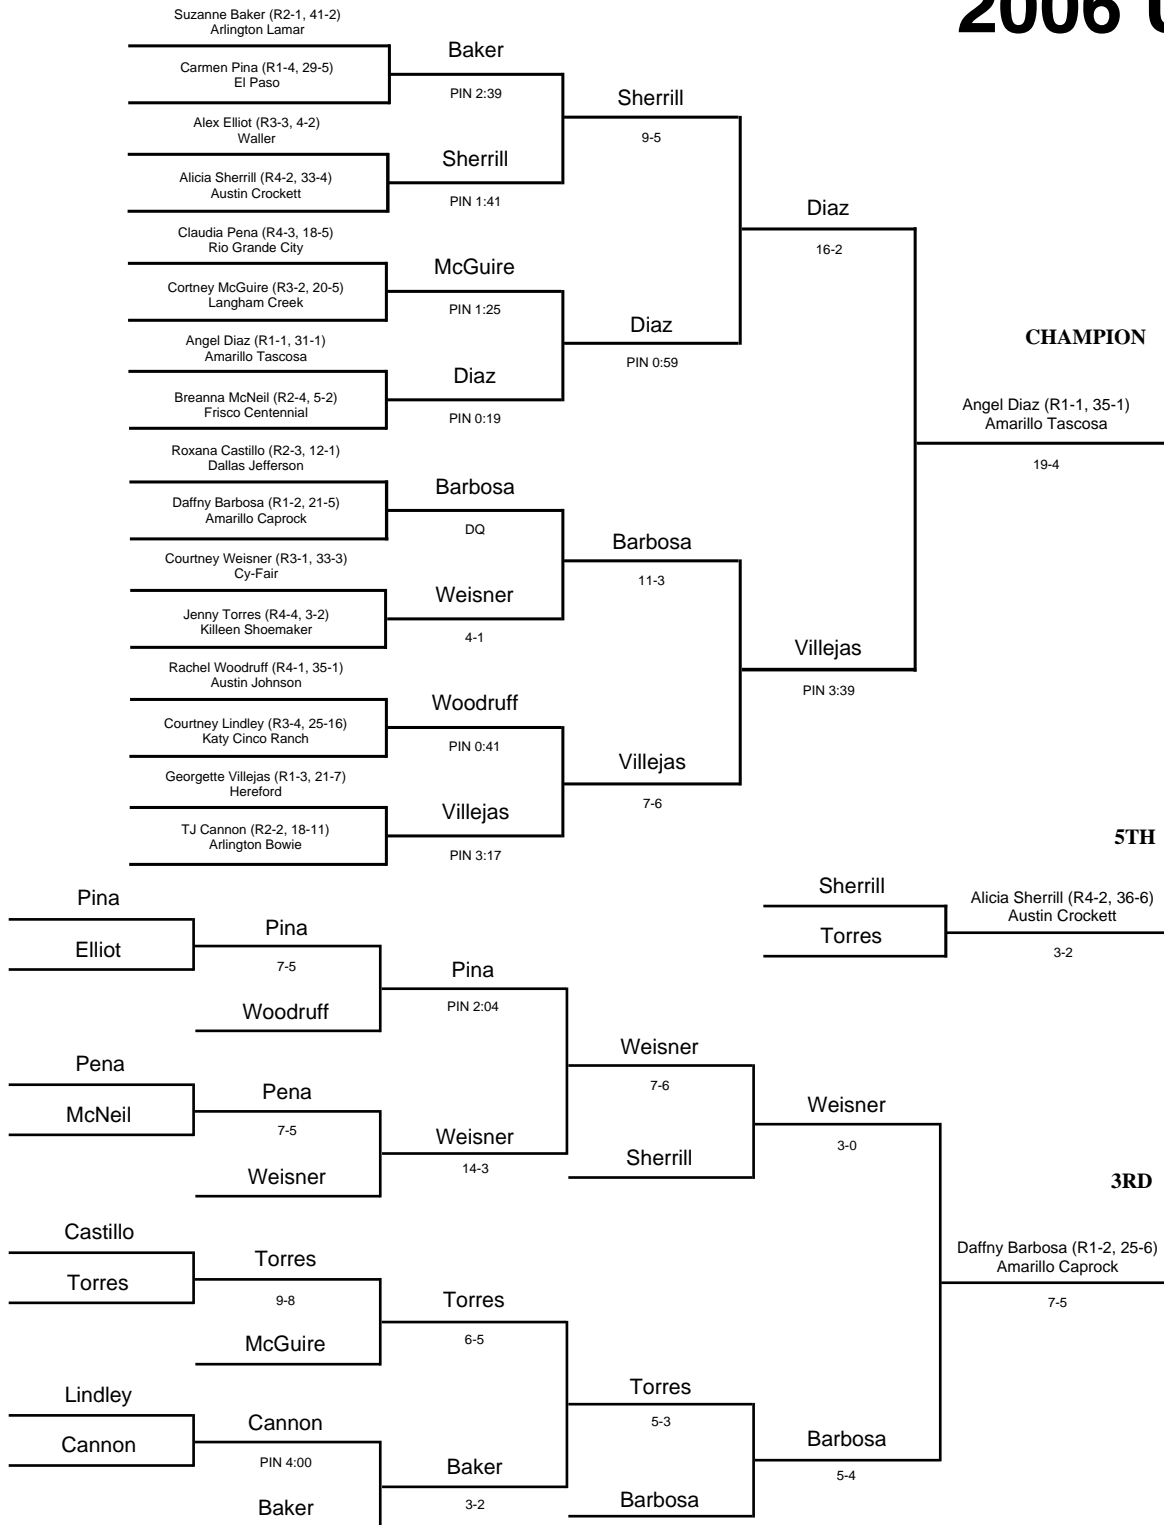

2006 UIL Wrestling State Meet

GIRLS - 95 lbs

2006 UIL Wrestling State Meet

GIRLS - 102 lbs

2006 UIL Wrestling State Meet

GIRLS - 110 lbs

2006 UIL Wrestling State Meet

GIRLS - 119 lbs

CHAMPION

Lara Hamilton (R3-1, 37-2)
Katy Taylor

PIN 1:12

5TH

3RD

Tessa Plana (R2-2, 29-3)
Coppell

PIN 1:50

2006 UIL Wrestling State Meet