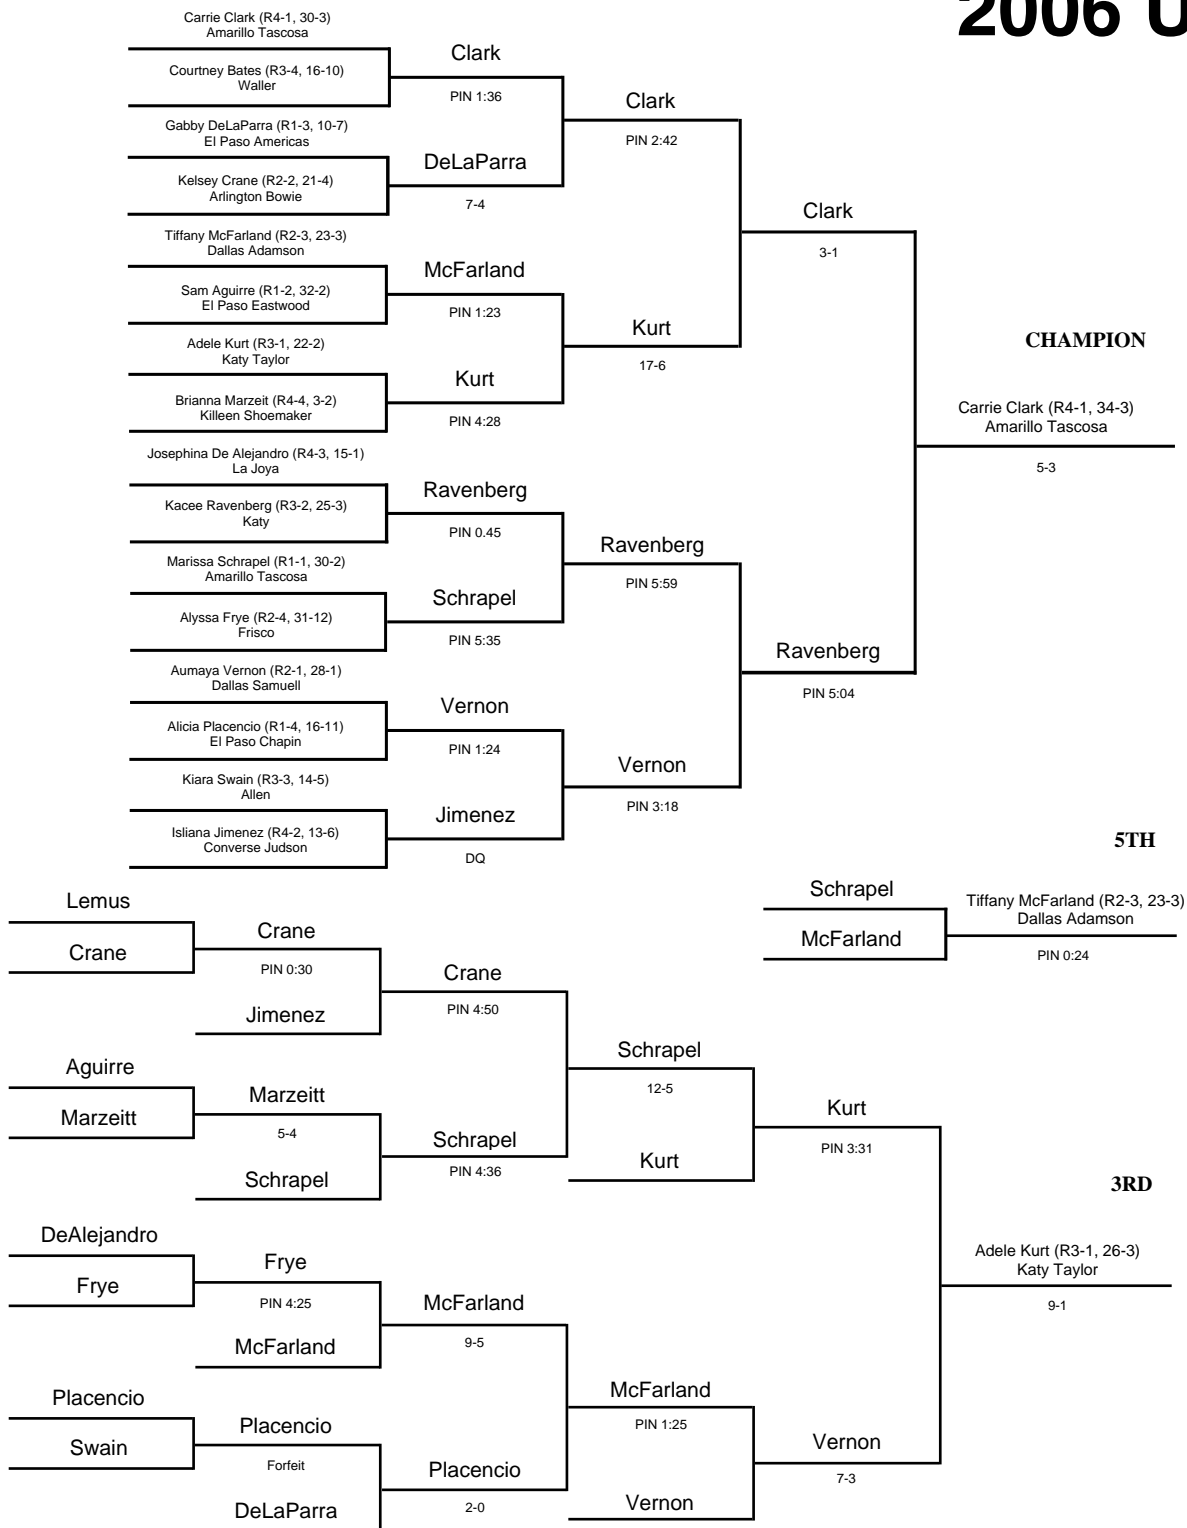

2006 UIL Wrestling State Meet

GIRLS - 185 lbs