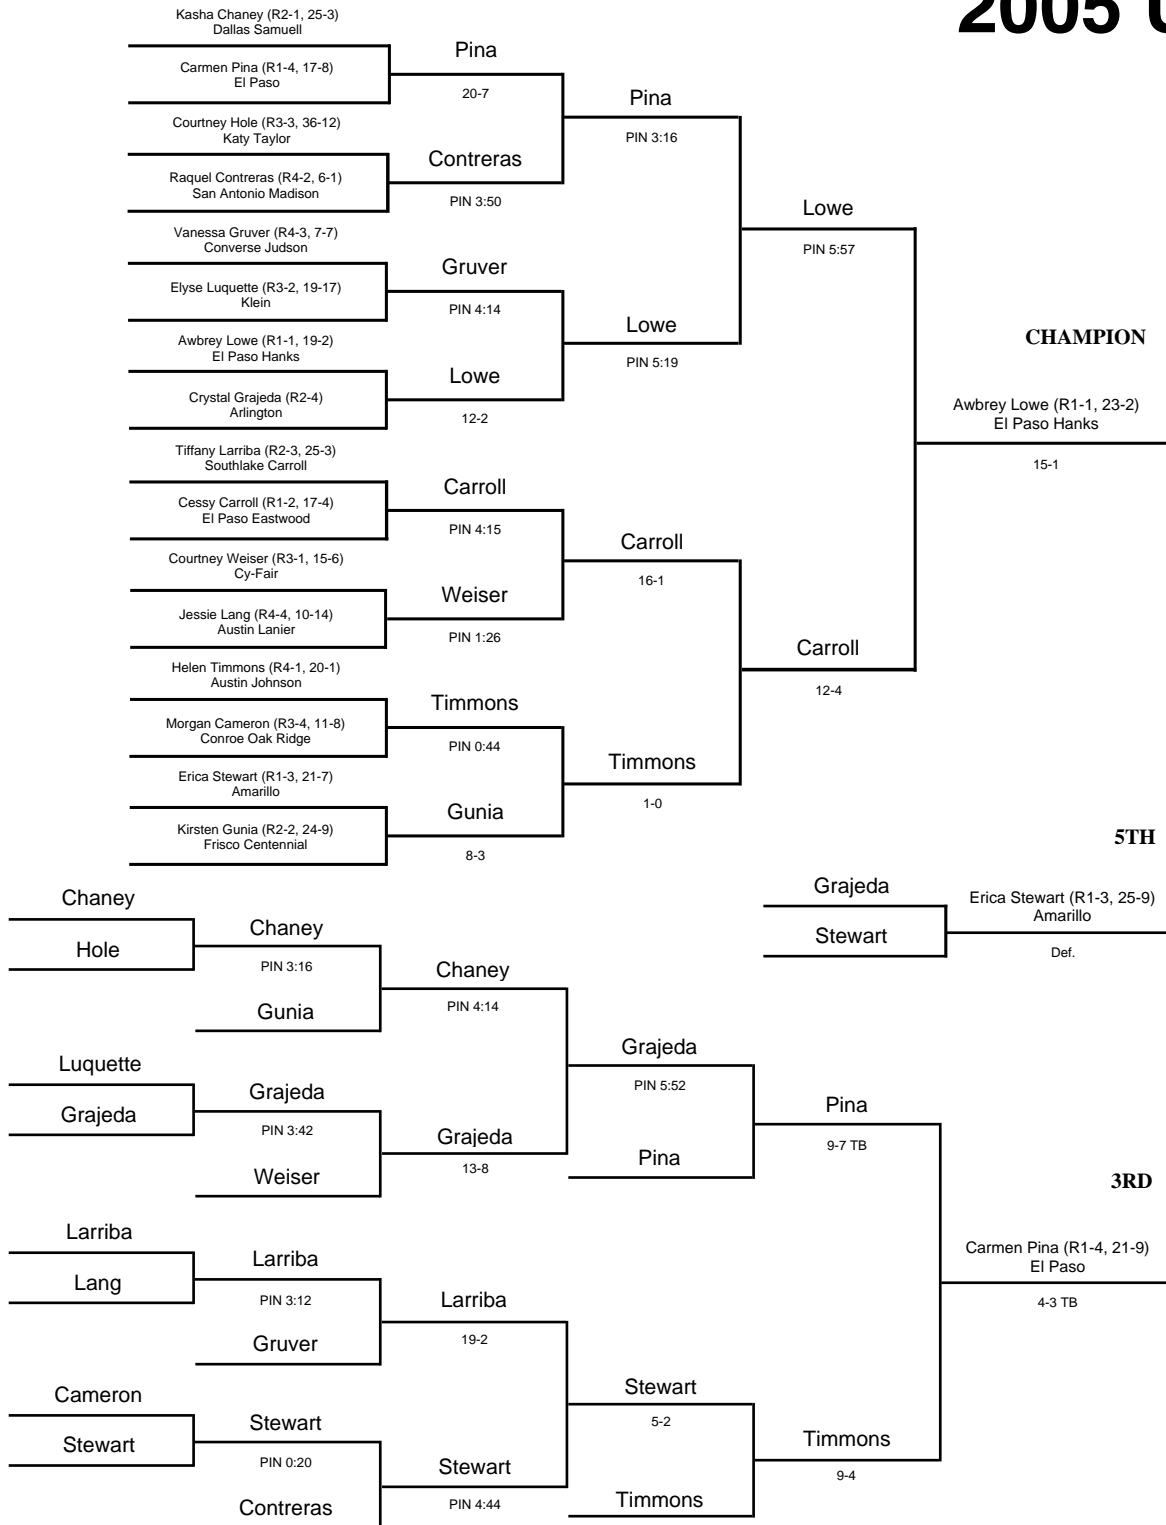

2005 UIL Wrestling State Meet

GIRLS - 95 lbs

2005 UIL Wrestling State Meet

GIRLS - 102 lbs

2005 UIL Wrestling State Meet

GIRLS - 110 lbs

2005 UIL Wrestling State Meet

GIRLS - 119 lbs

2005 UIL Wrestling State Meet

GIRLS - 128 lbs

2005 UIL Wrestling State Meet

GIRLS - 138 lbs

2005 UIL Wrestling State Meet

GIRLS - 148 lbs

2005 UIL Wrestling State Meet

GIRLS - 165 lbs