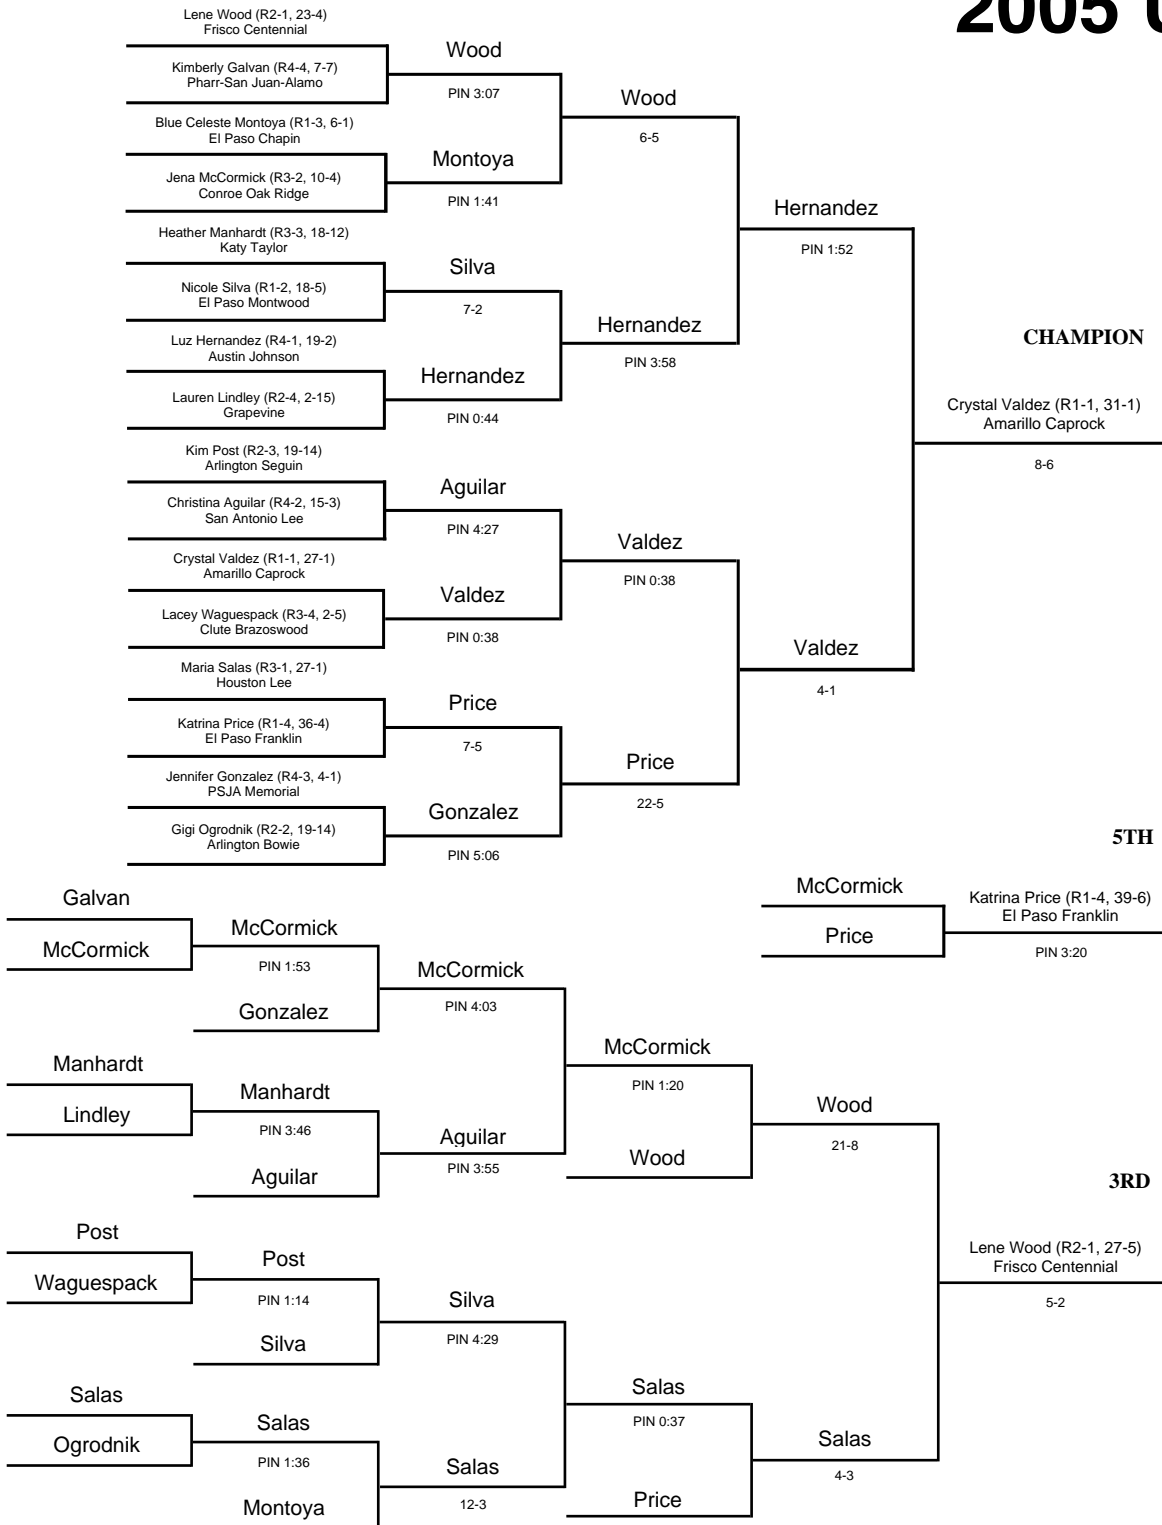

2005 UIL Wrestling State Meet

GIRLS - 95 lbs

2005 UIL Wrestling State Meet

GIRLS - 102 lbs

2005 UIL Wrestling State Meet

GIRLS - 110 lbs

2005 UIL Wrestling State Meet

GIRLS - 119 lbs