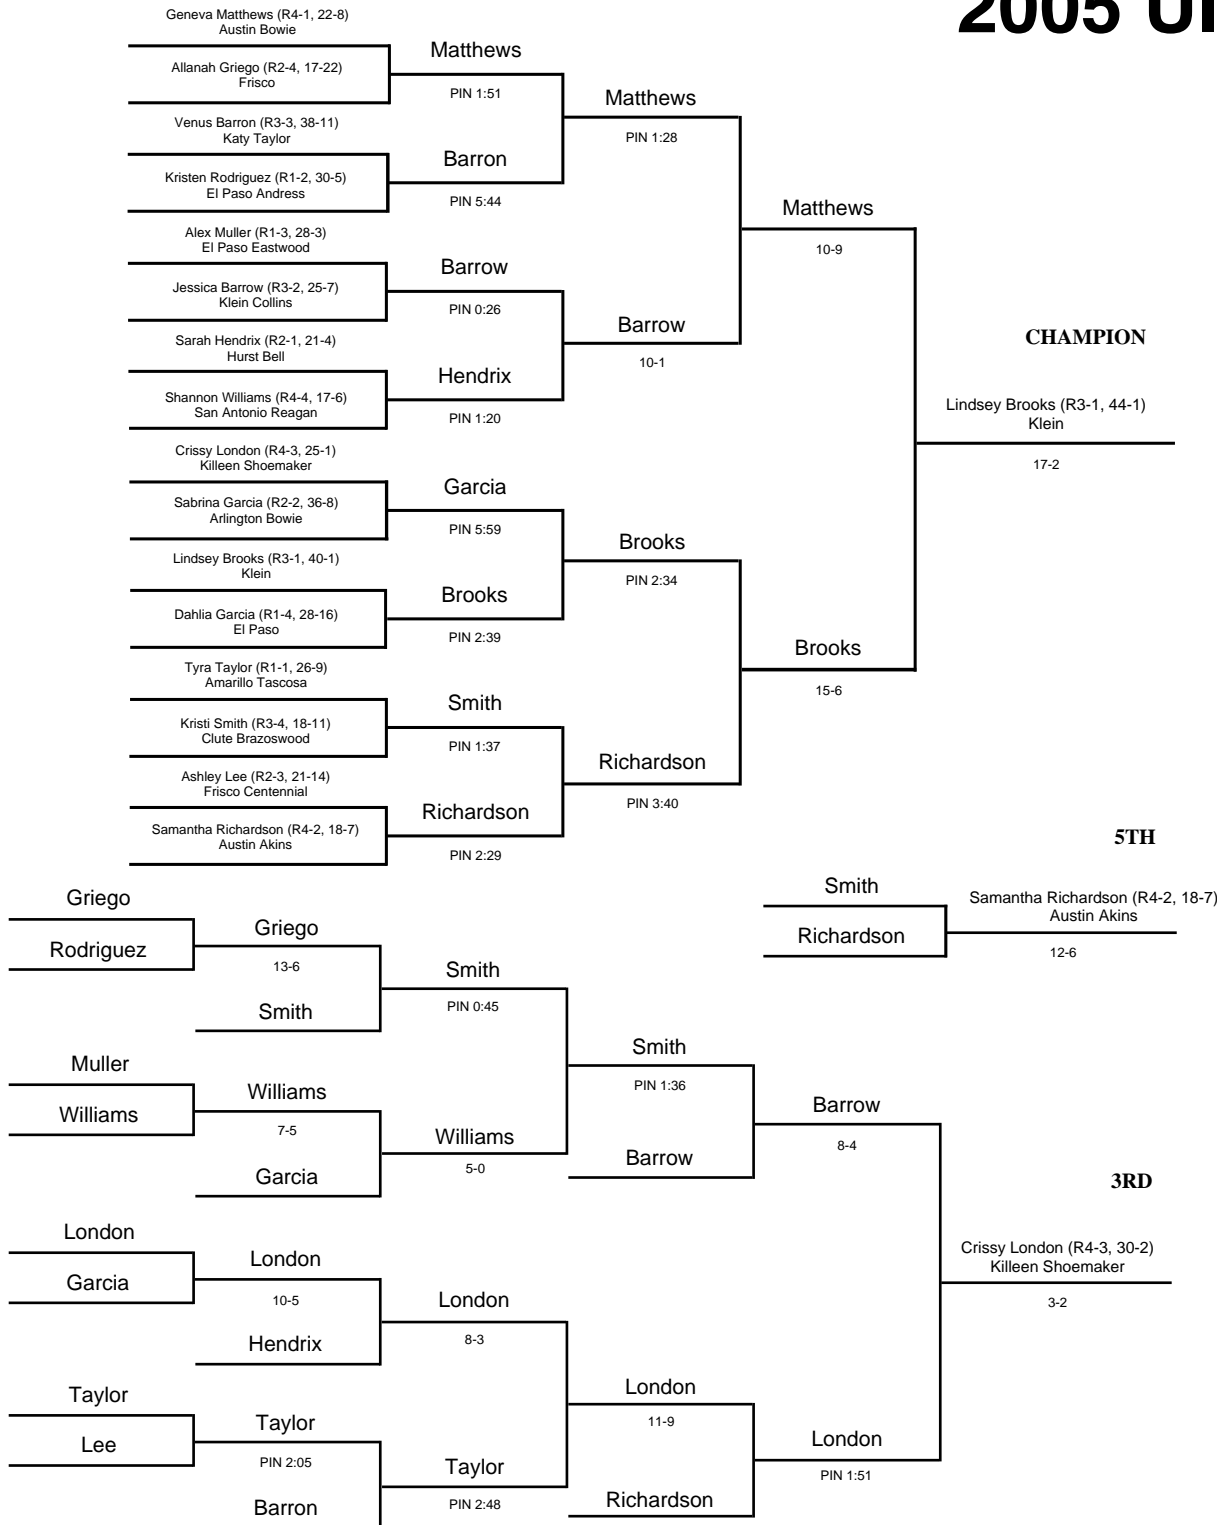

2005 UIL Wrestling State Meet

GIRLS - 128 lbs

2005 UIL Wrestling State Meet

GIRLS - 138 lbs

2005 UIL Wrestling State Meet

GIRLS - 148 lbs

2005 UIL Wrestling State Meet

GIRLS - 165 lbs