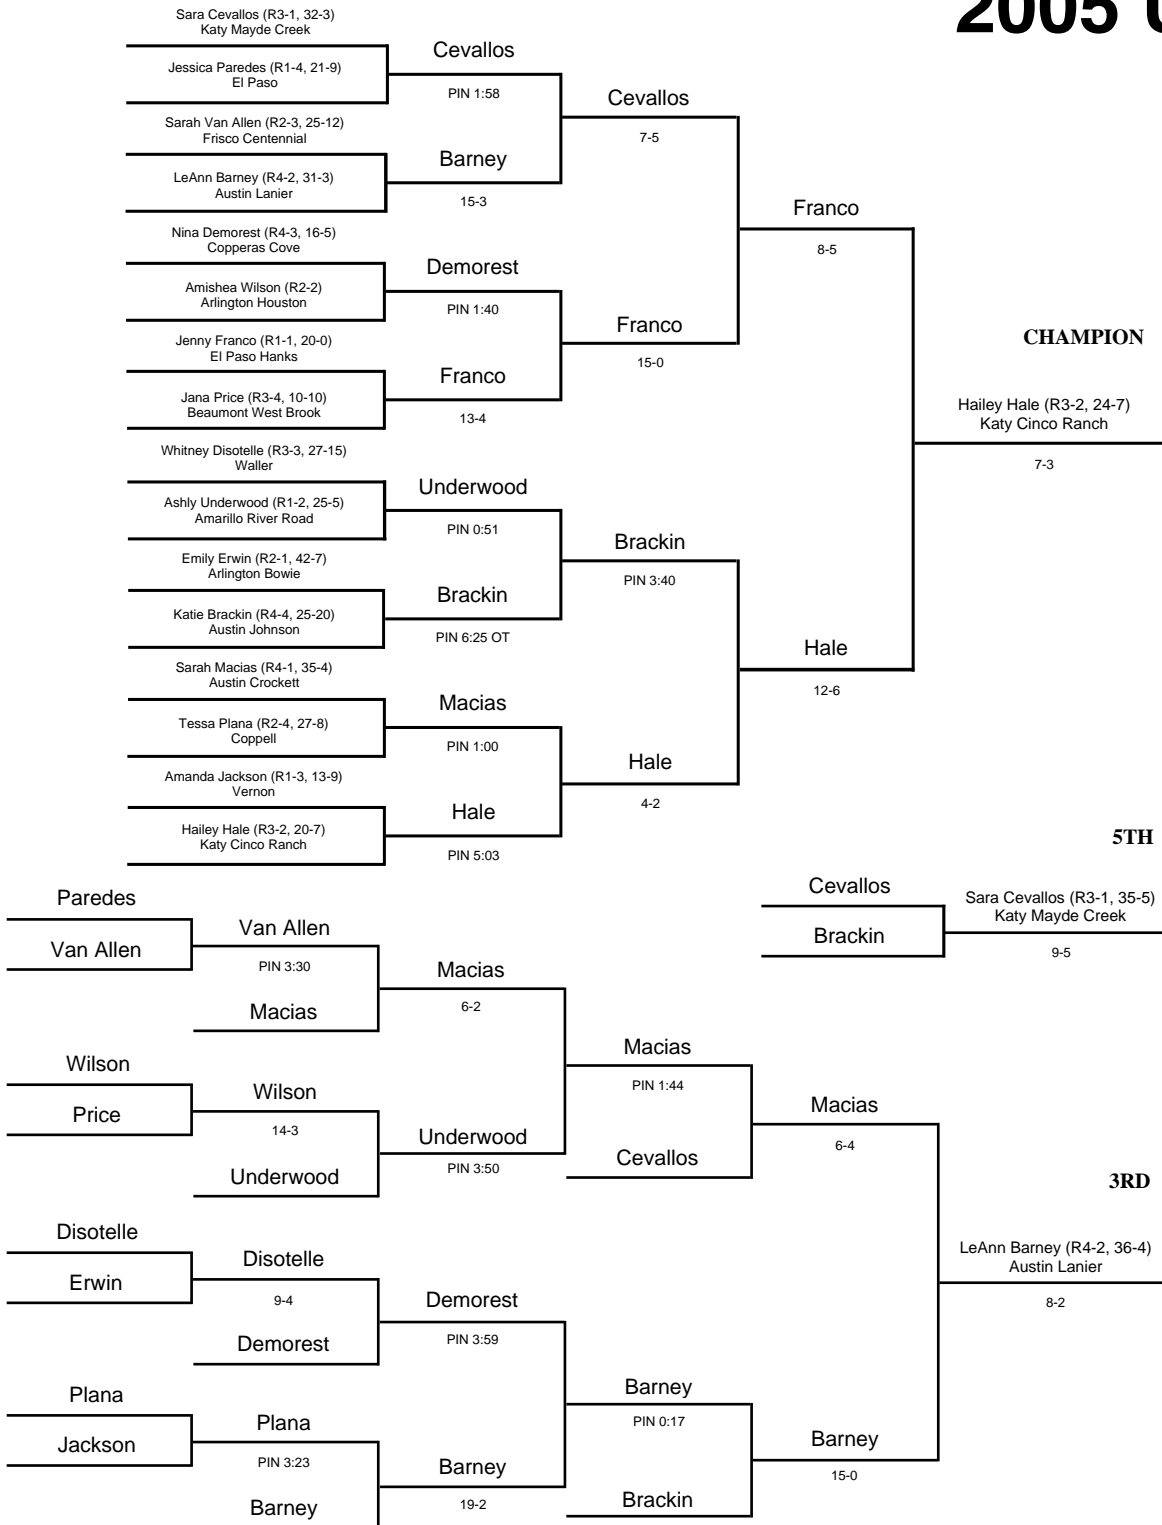

2005 UIL Wrestling State Meet

GIRLS - 95 lbs

2005 UIL Wrestling State Meet

GIRLS - 102 lbs

2005 UIL Wrestling State Meet

GIRLS - 110 lbs

2005 UIL Wrestling State Meet

GIRLS - 119 lbs