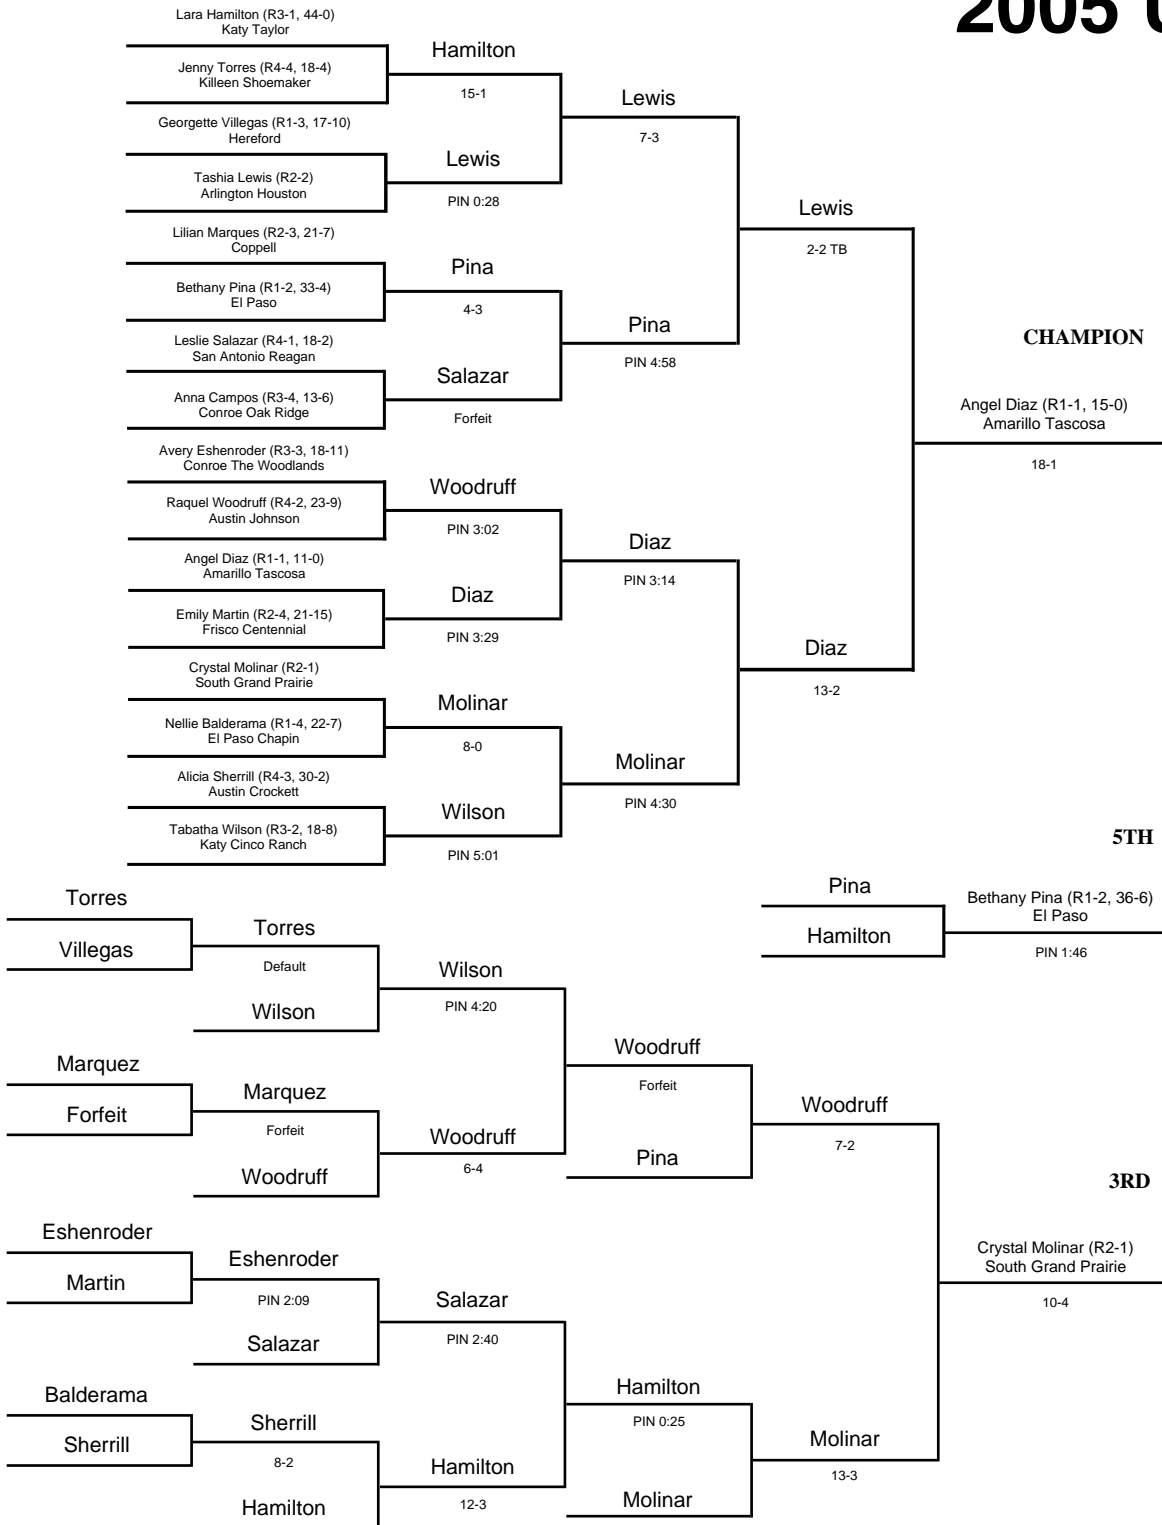

2005 UIL Wrestling State Meet

GIRLS - 95 lbs

2005 UIL Wrestling State Meet

GIRLS - 102 lbs

2005 UIL Wrestling State Meet

GIRLS - 110 lbs

2005 UIL Wrestling State Meet

GIRLS - 119 lbs