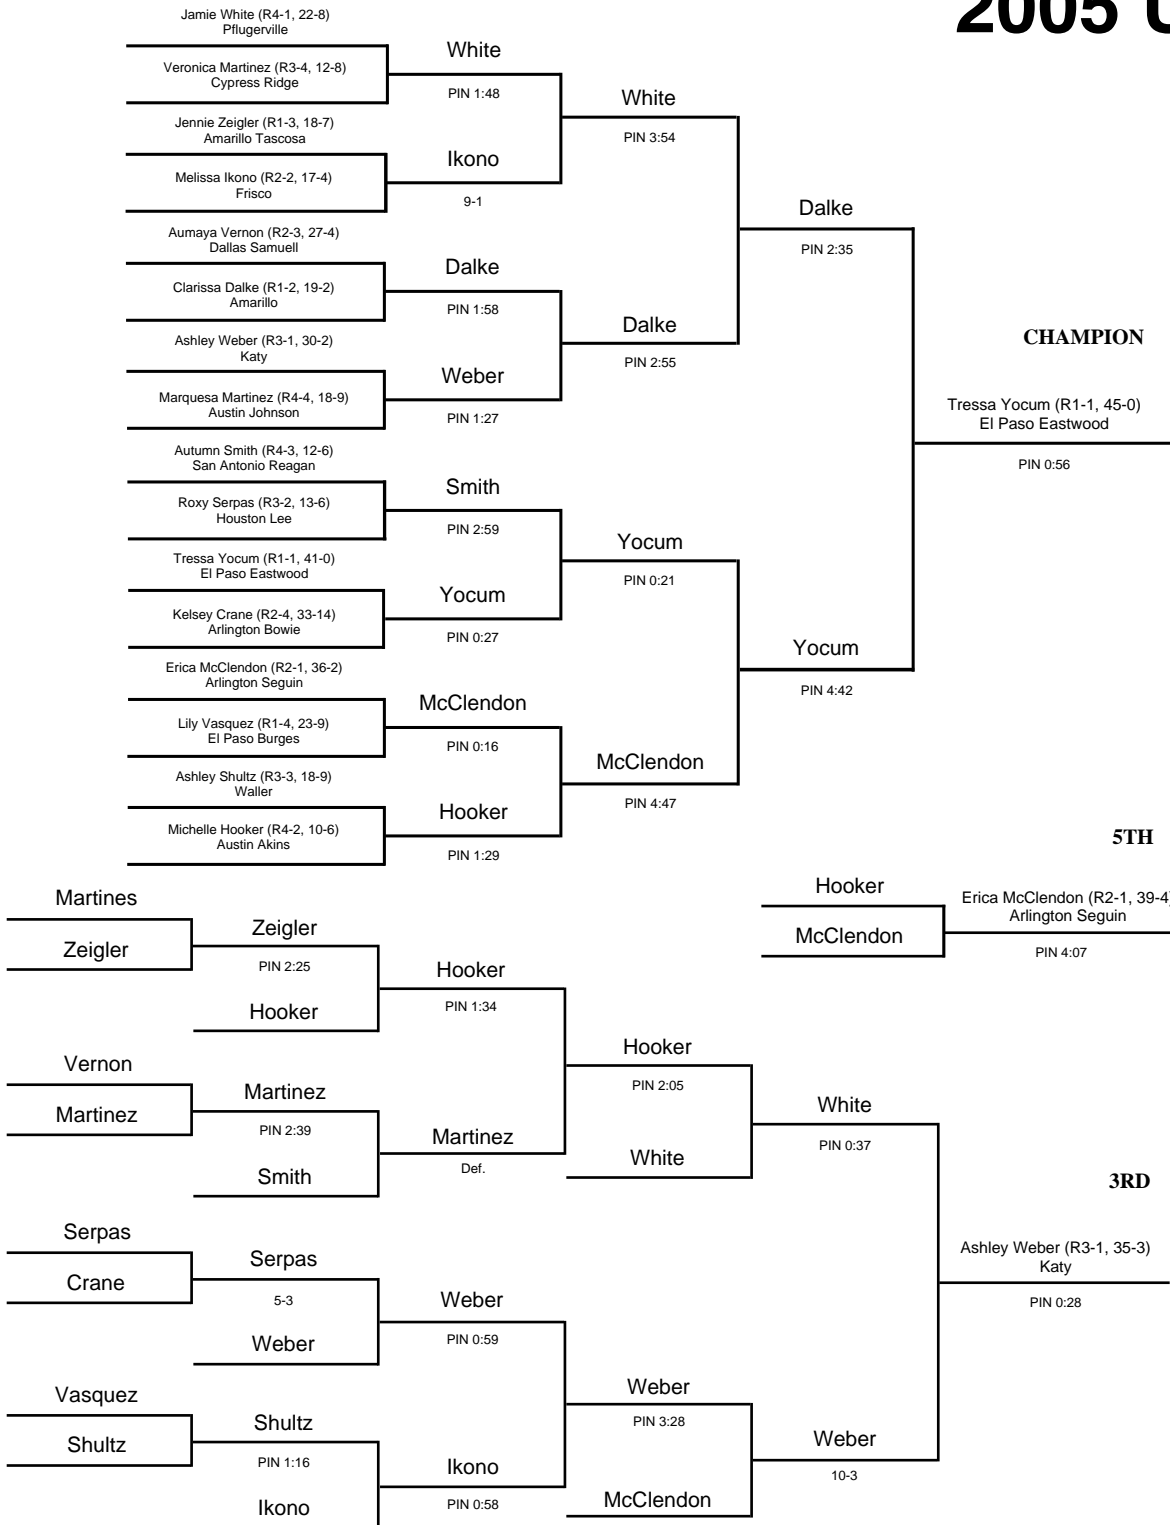

2005 UIL Wrestling State Meet

GIRLS - 128 lbs

2005 UIL Wrestling State Meet

GIRLS - 138 lbs

2005 UIL Wrestling State Meet

GIRLS - 148 lbs

2005 UIL Wrestling State Meet

GIRLS - 165 lbs