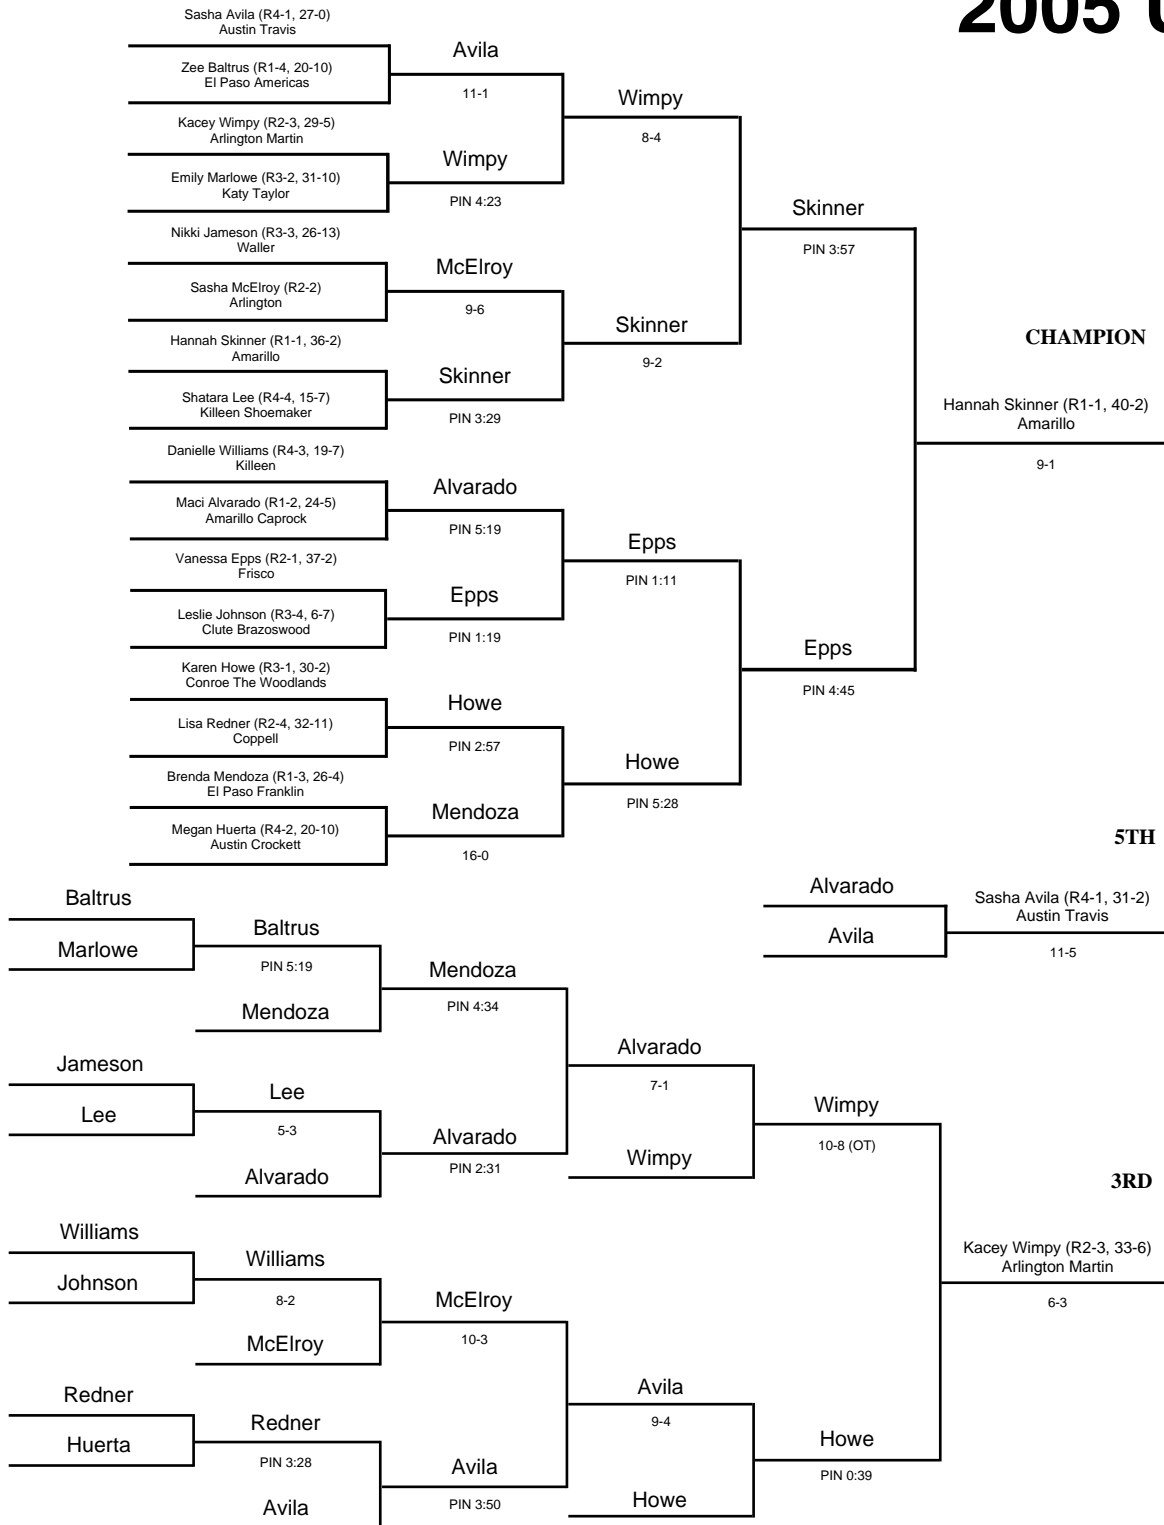

2005 UIL Wrestling State Meet

GIRLS - 138 lbs