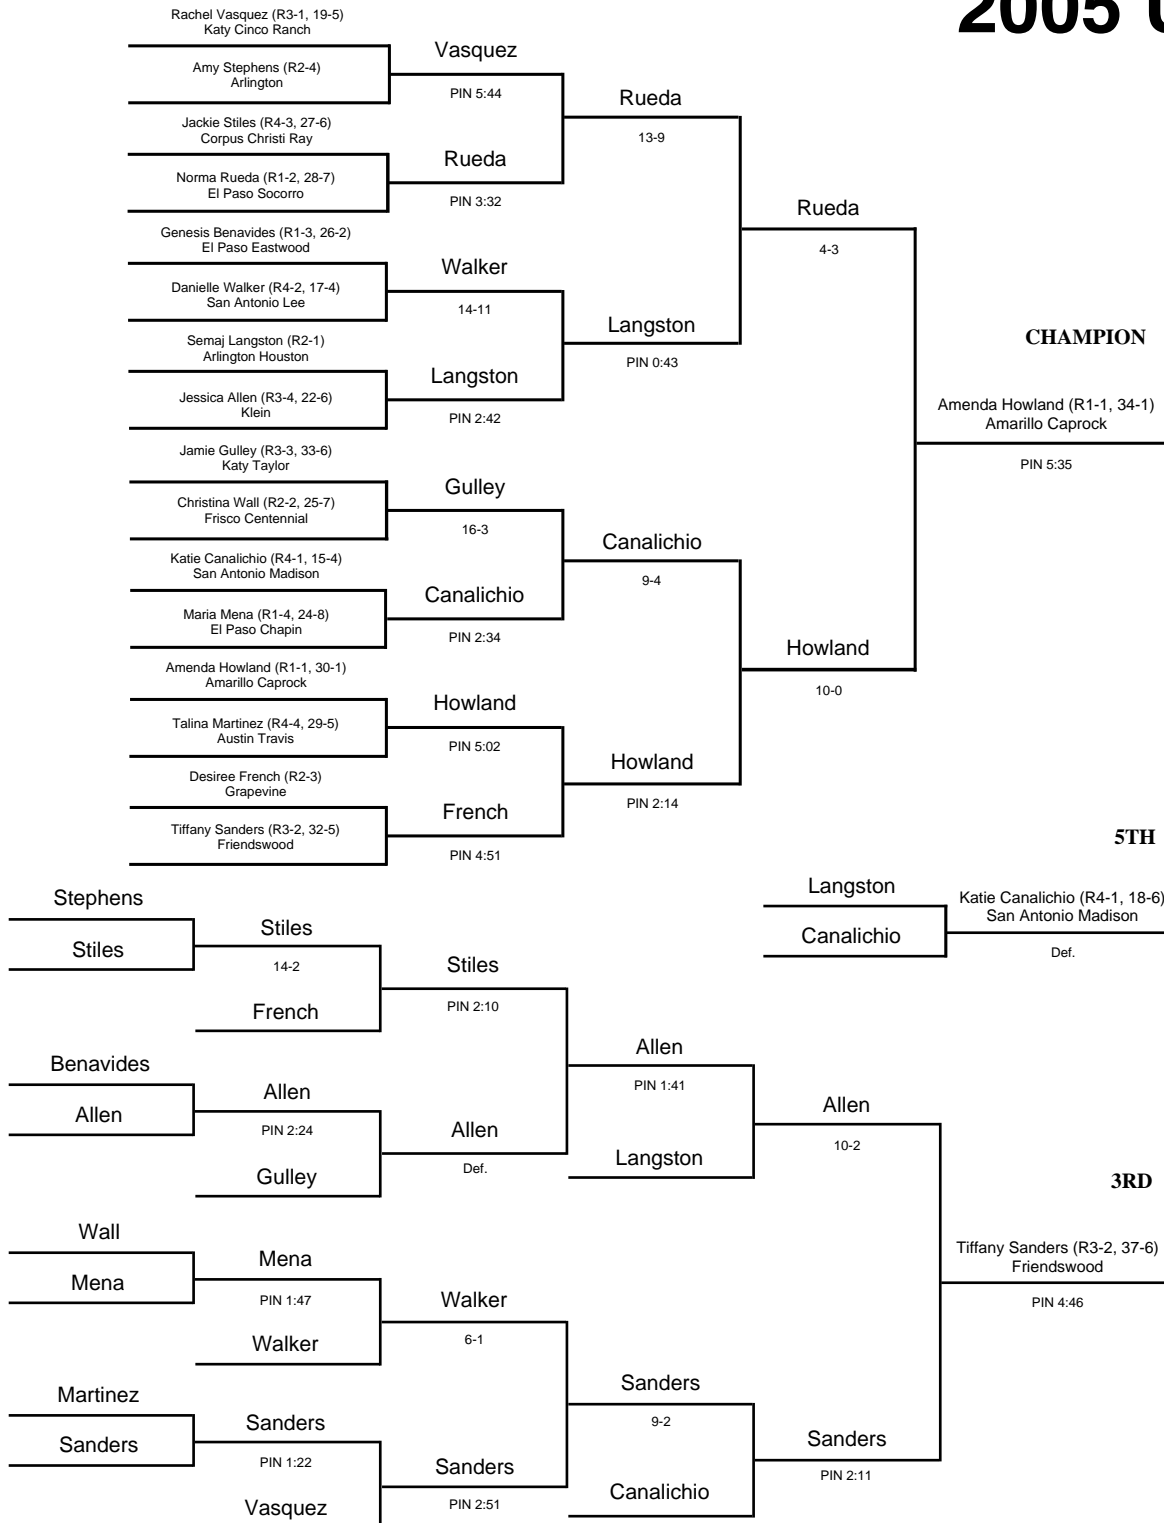

2005 UIL Wrestling State Meet

GIRLS - 128 lbs