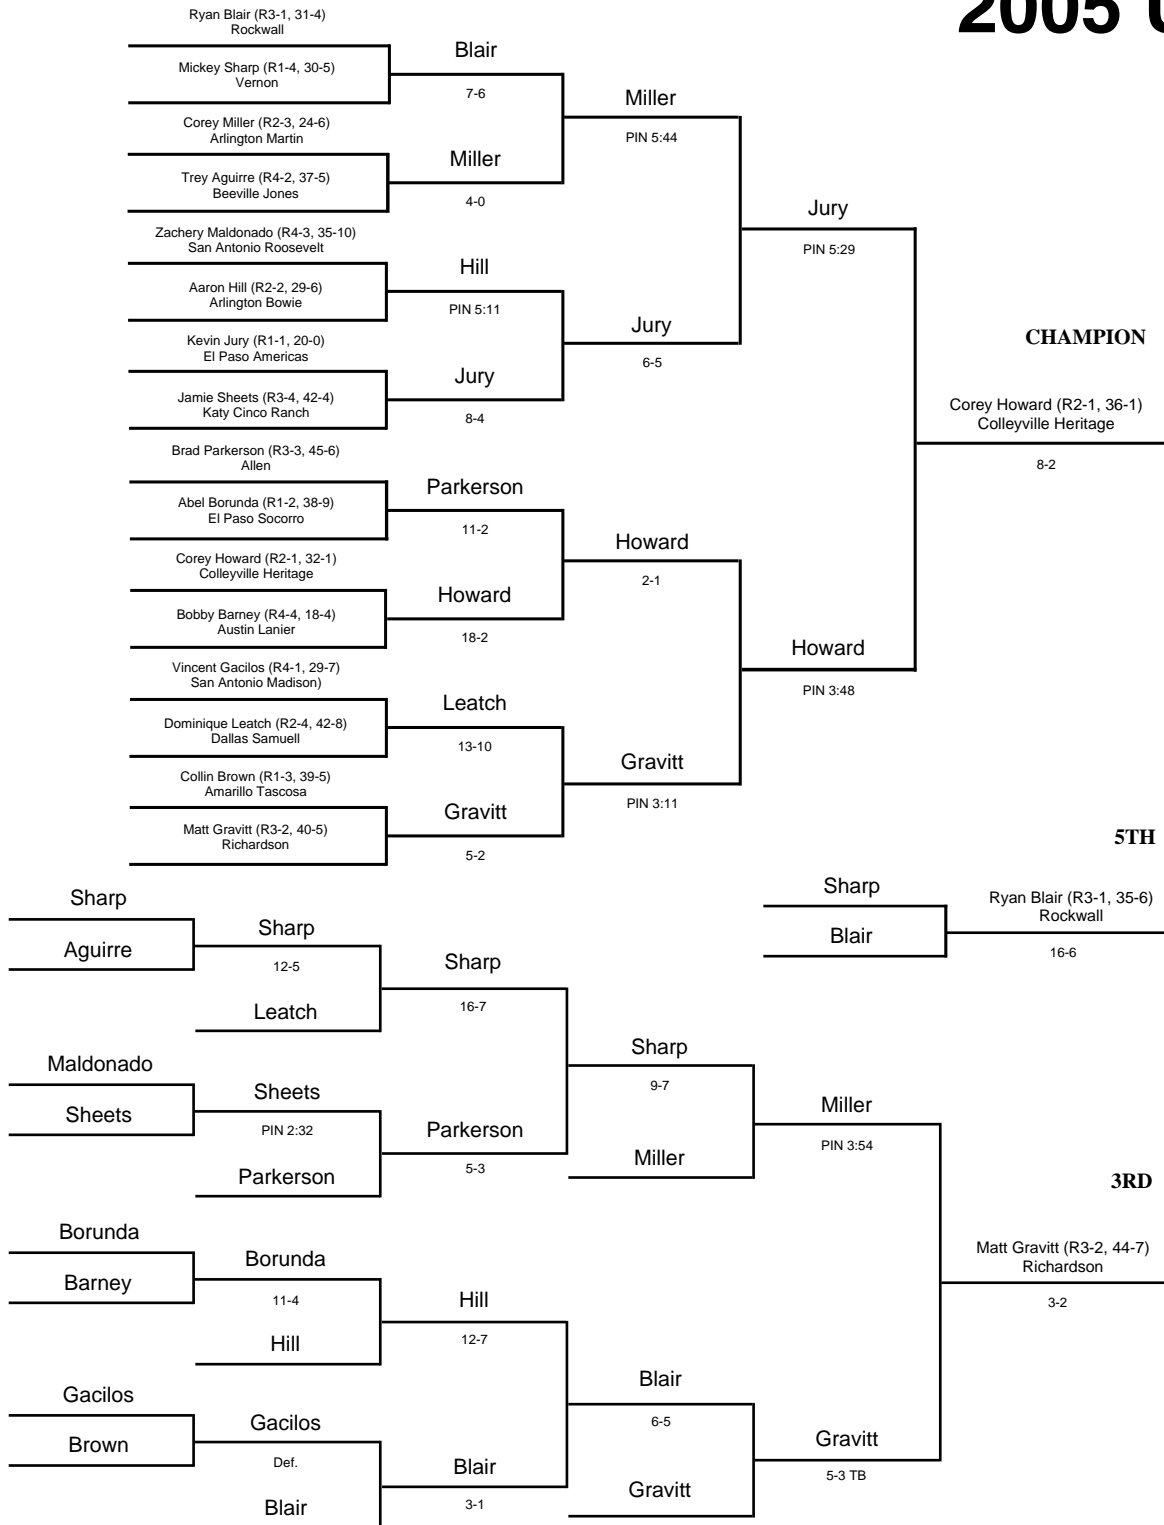

2005 UIL Wrestling State Meet

BOYS - 125 lbs