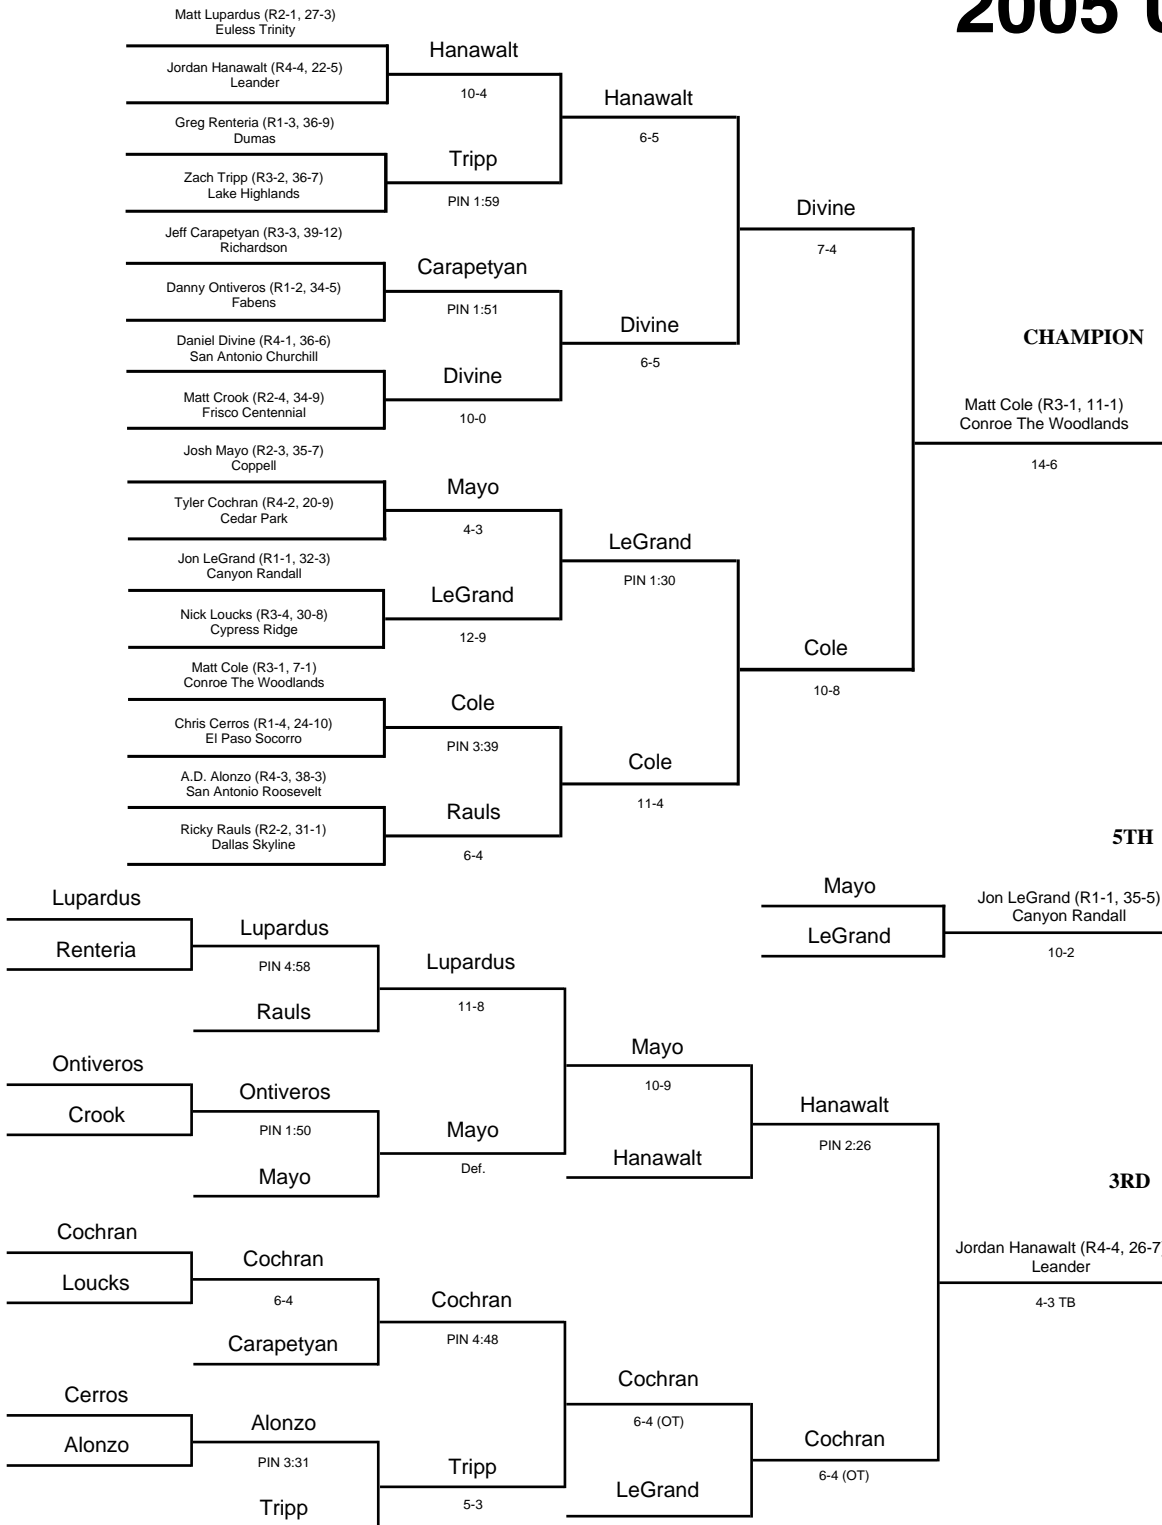

2005 UIL Wrestling State Meet

BOYS - 189 lbs