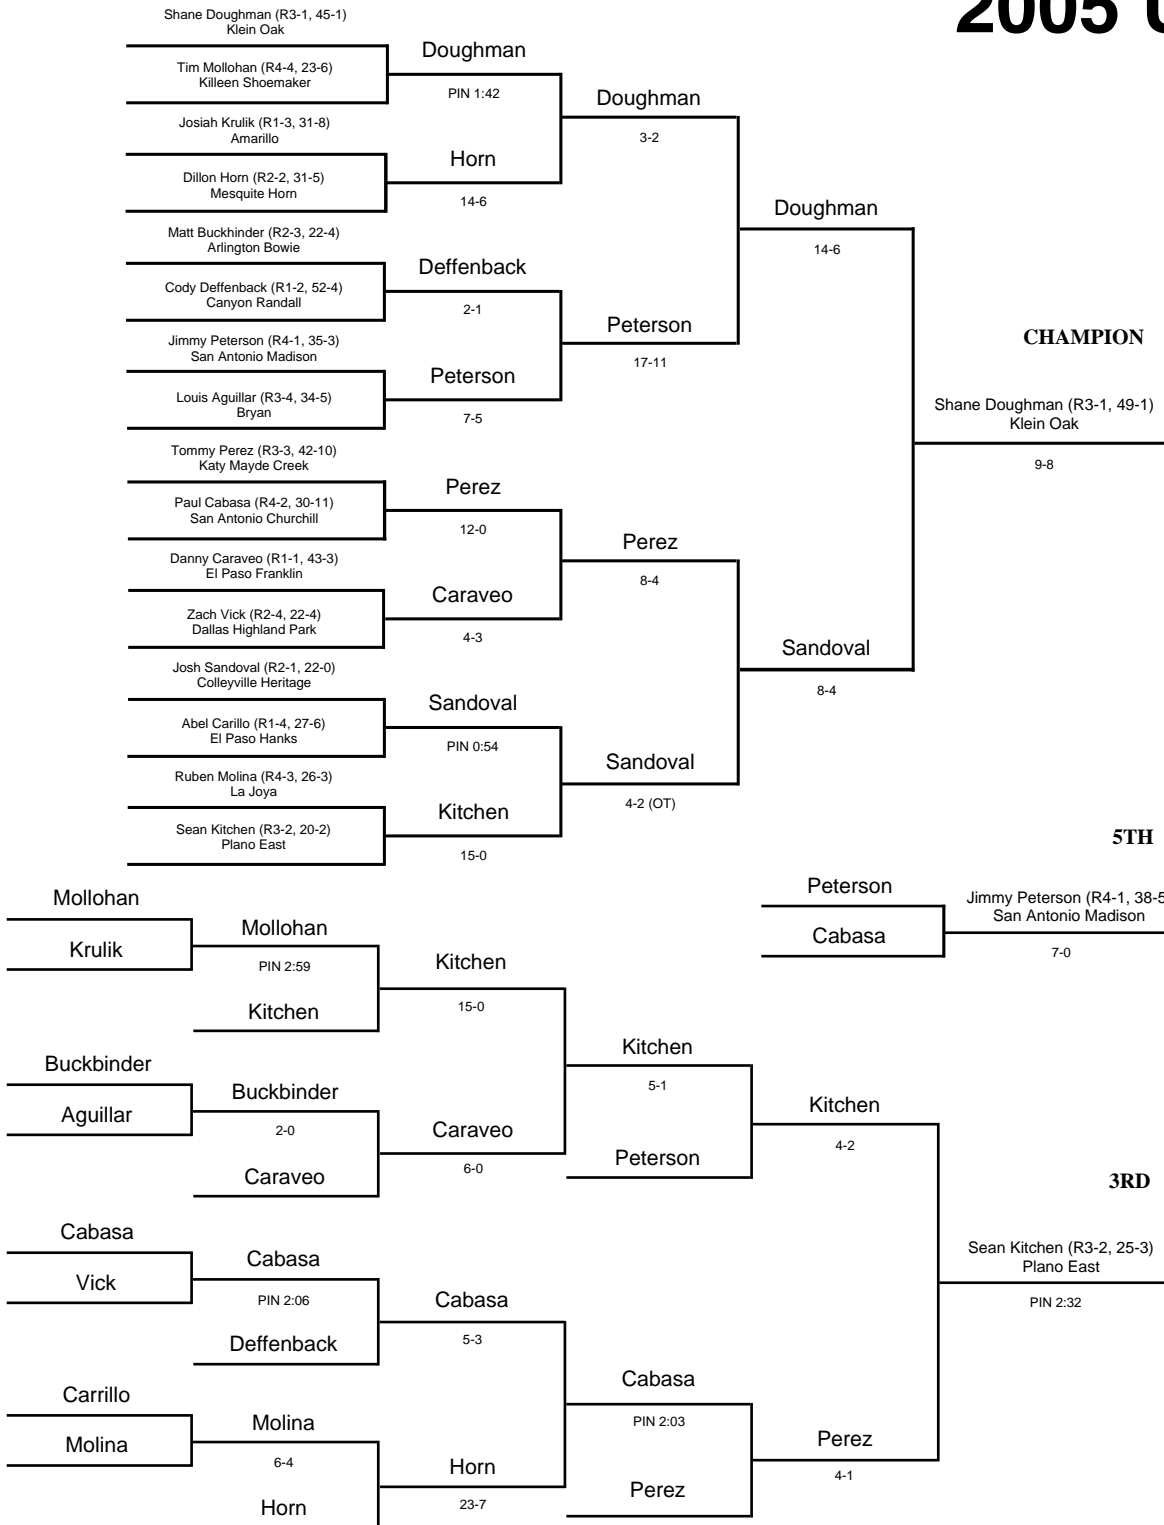

2005 UIL Wrestling State Meet

BOYS - 119 lbs