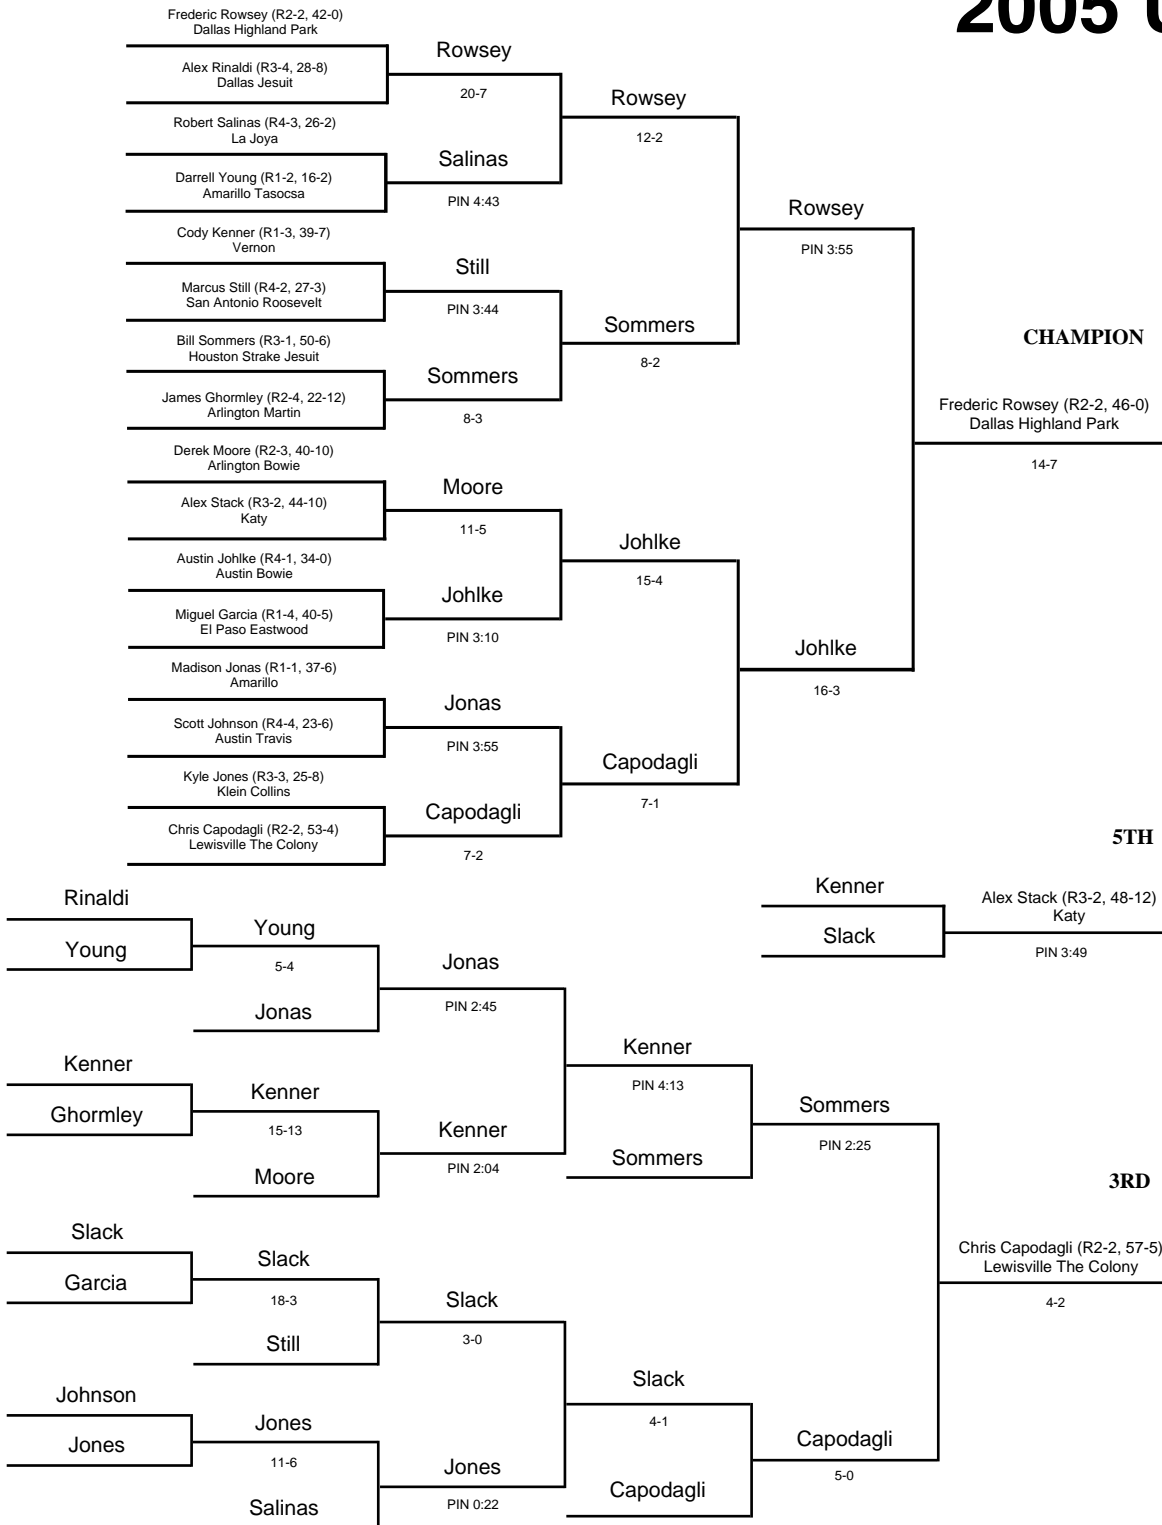

2005 UIL Wrestling State Meet

BOYS - 180 lbs