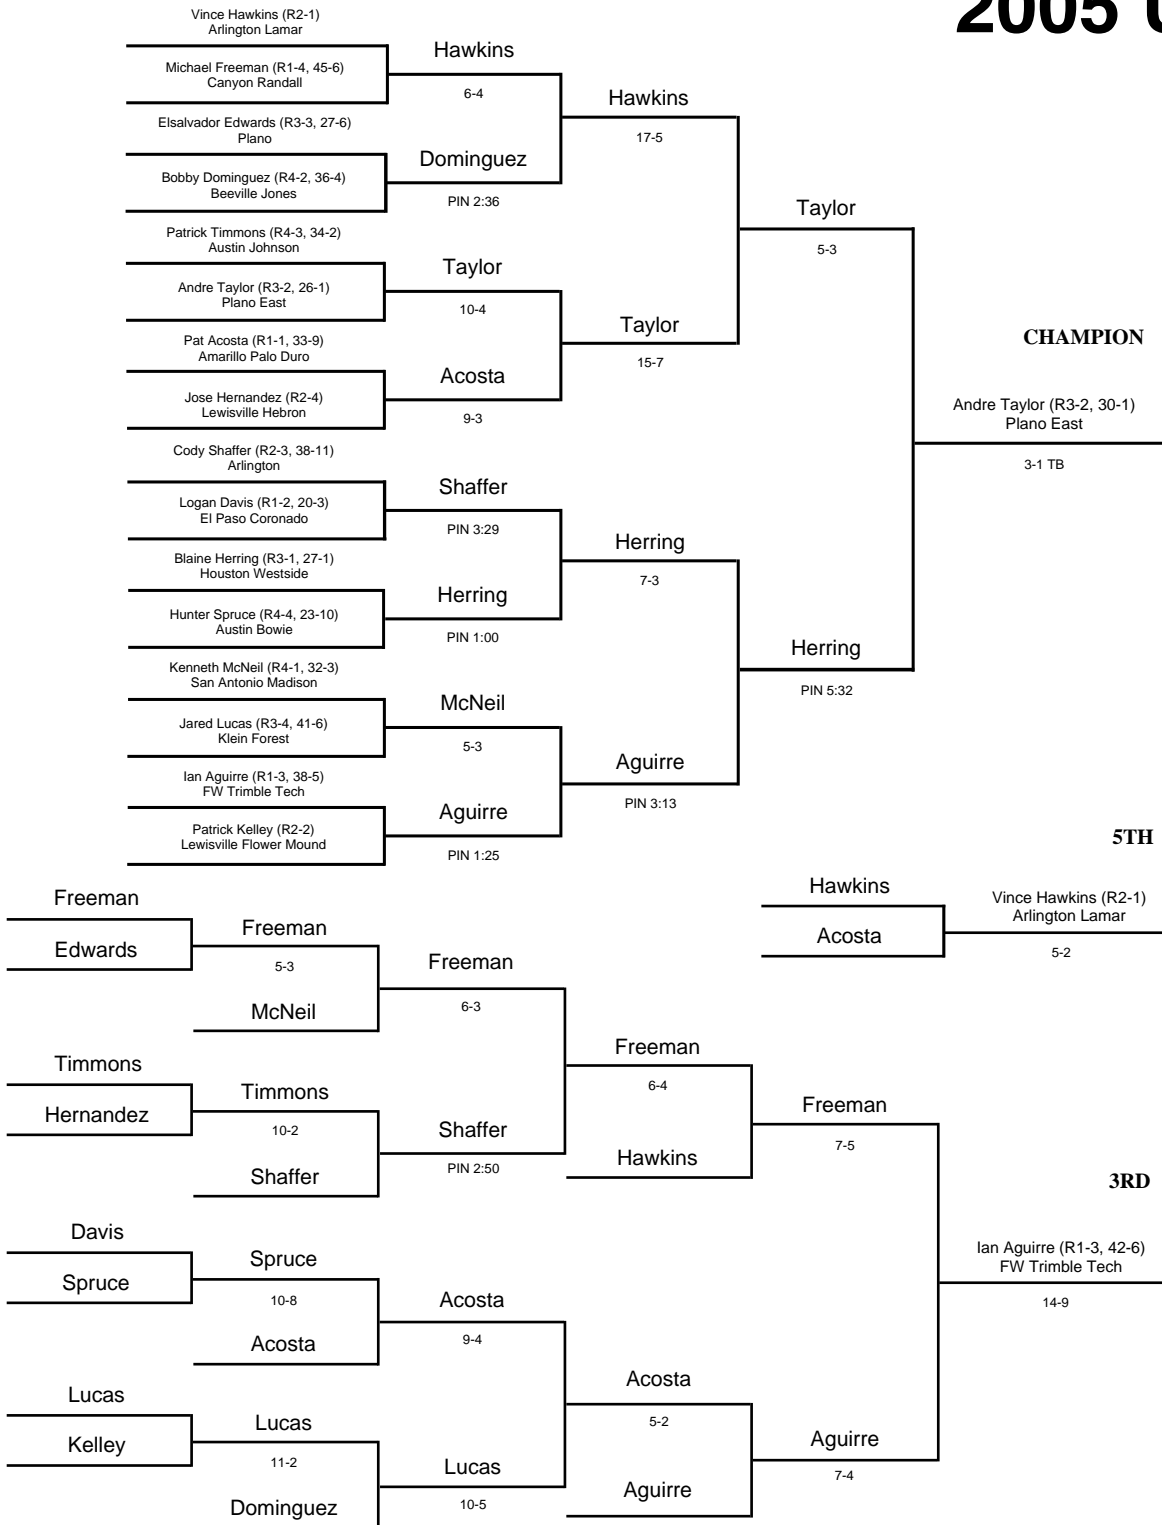

2005 UIL Wrestling State Meet

BOYS - 112 lbs