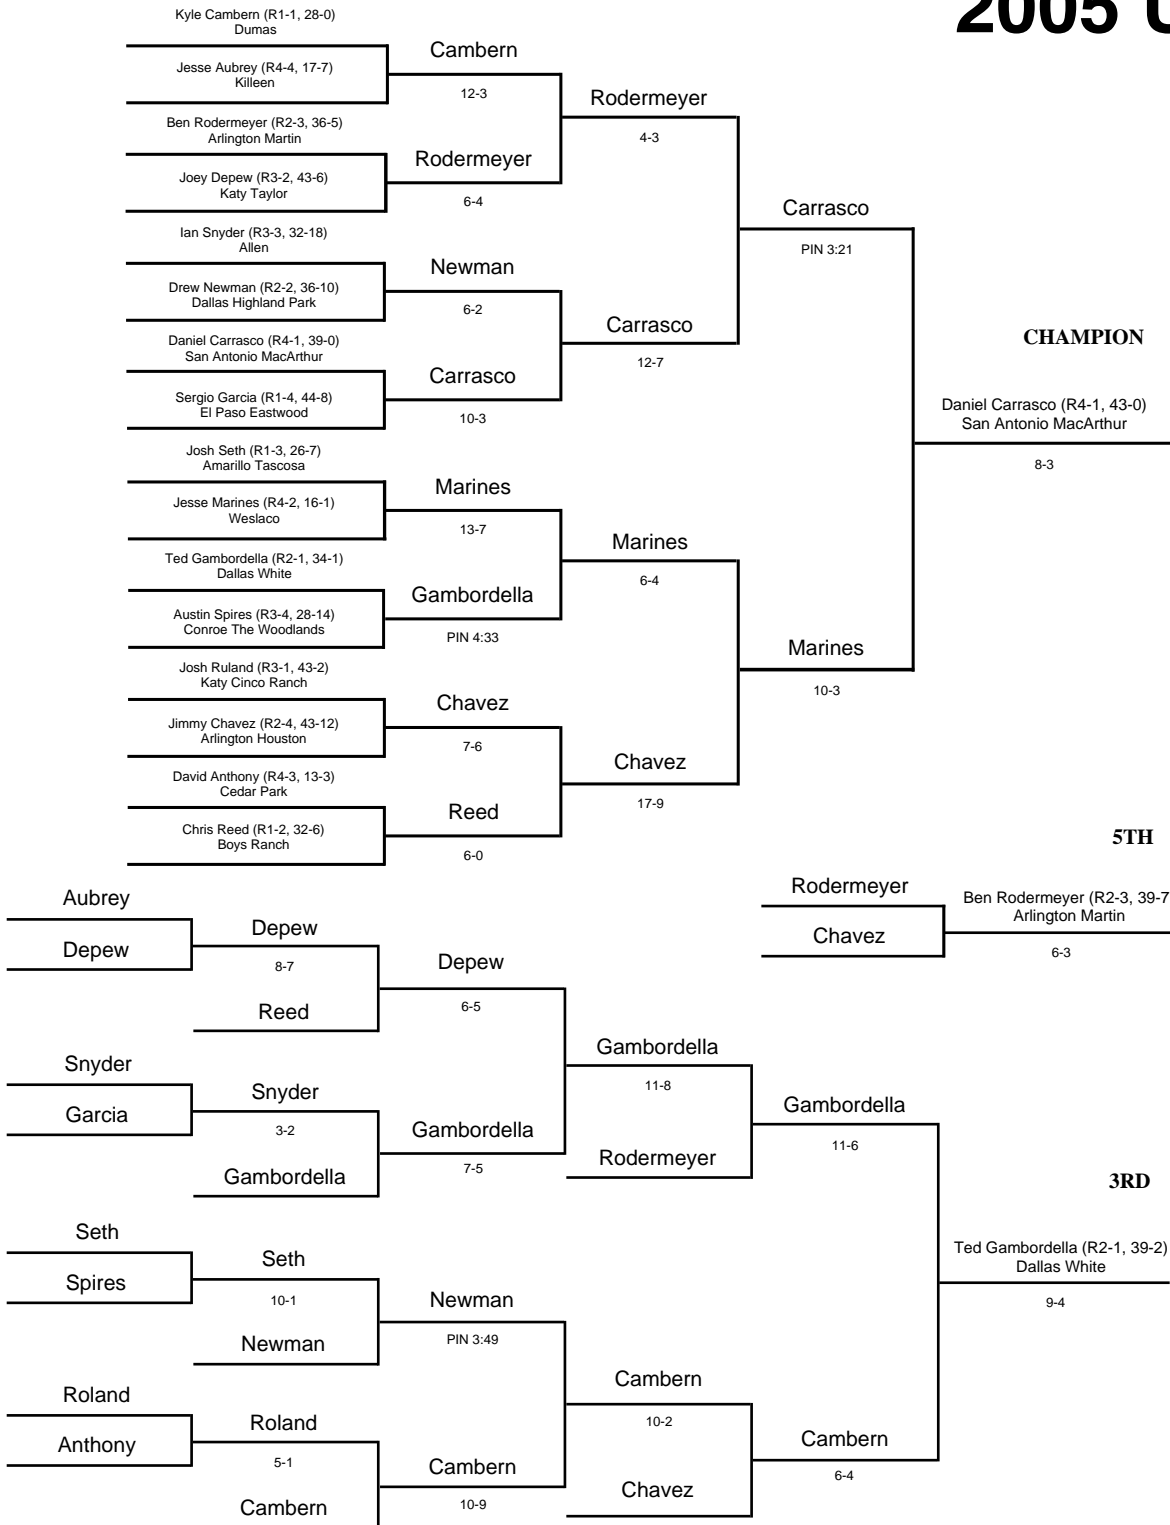

2005 UIL Wrestling State Meet

BOYS - 171 lbs