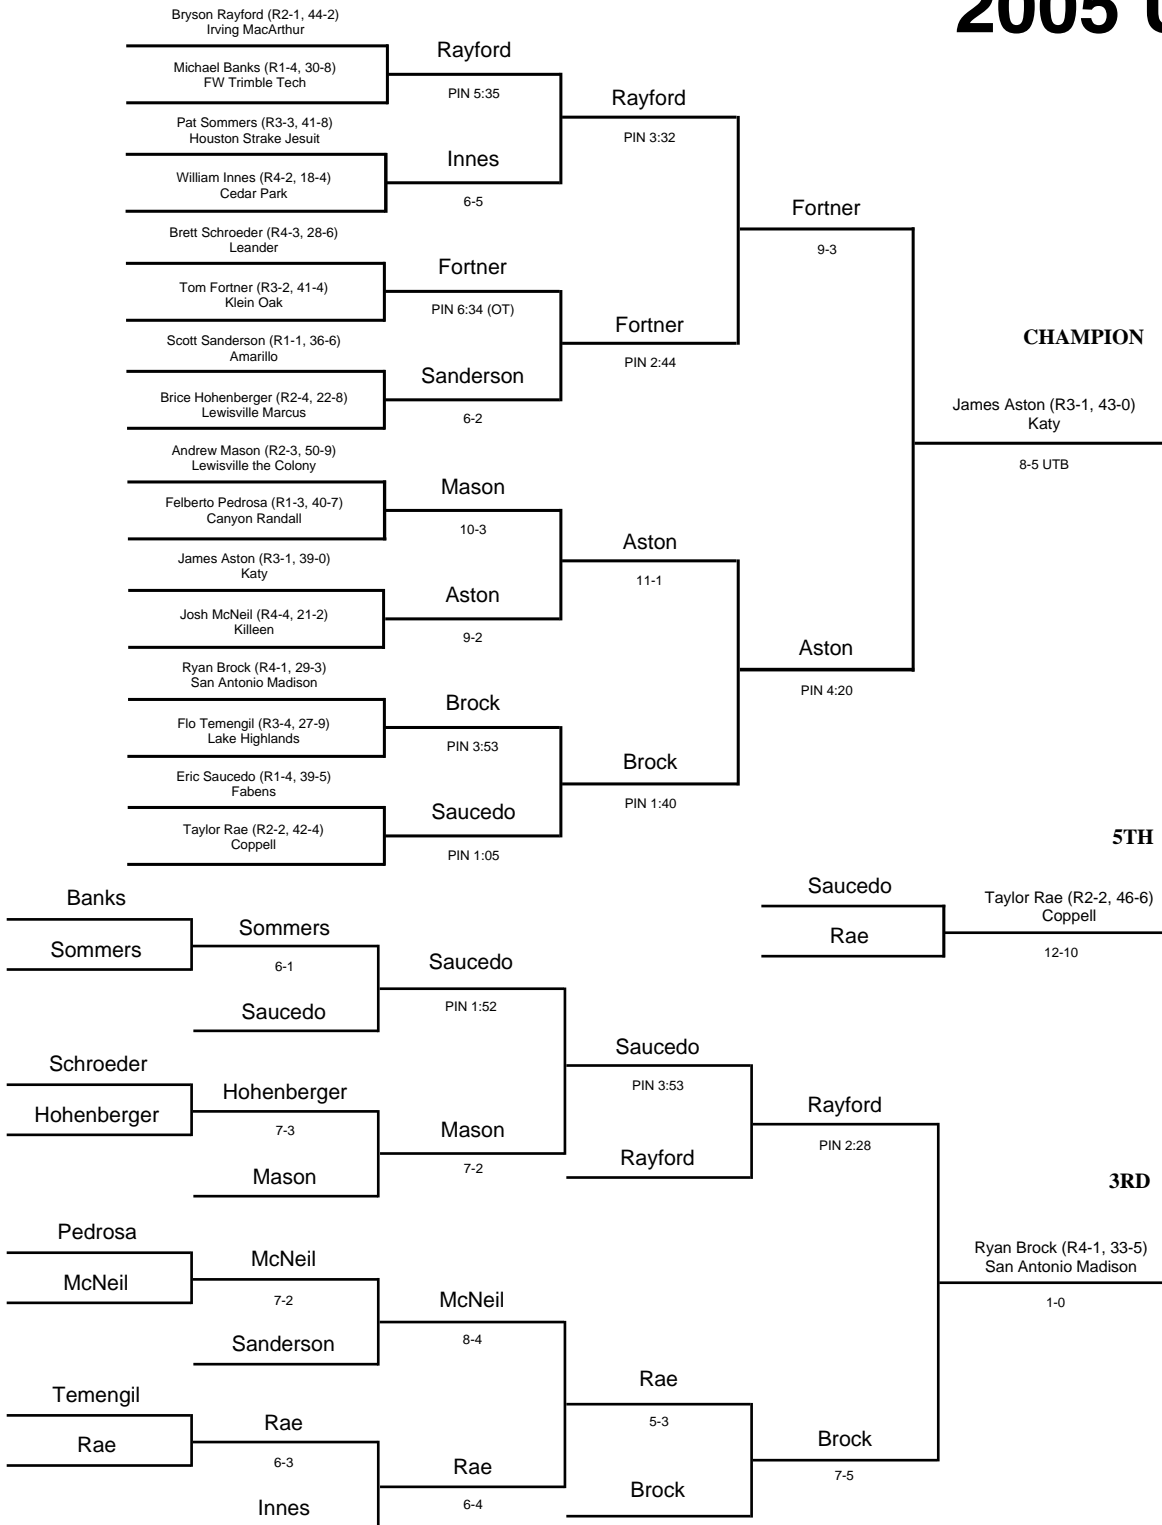

2005 UIL Wrestling State Meet

BOYS - 215 lbs