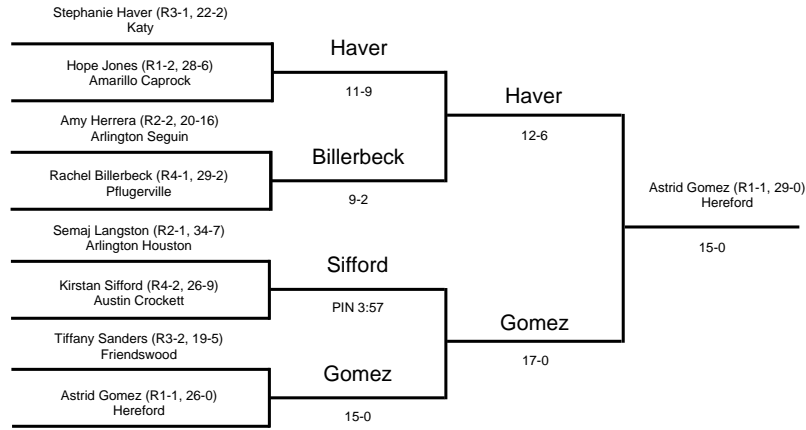

2004 UIL Wrestling State Meet

GIRLS - 95 lbs

2004 UIL Wrestling State Meet

GIRLS - 102 lbs

2004 UIL Wrestling State Meet

GIRLS - 110 lbs

2004 UIL Wrestling State Meet

GIRLS - 119 lbs

2004 UIL Wrestling State Meet

GIRLS - 128 lbs

2004 UIL Wrestling State Meet

GIRLS - 138 lbs

2004 UIL Wrestling State Meet

GIRLS - 148 lbs

2004 UIL Wrestling State Meet

GIRLS - 165 lbs