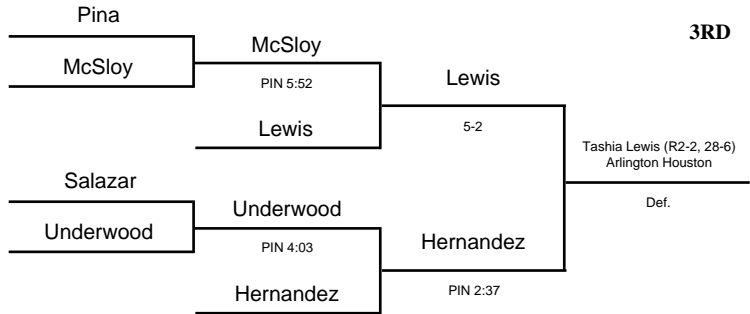

2004 UIL Wrestling State Meet

GIRLS - 95 lbs

2004 UIL Wrestling State Meet

GIRLS - 102 lbs

2004 UIL Wrestling State Meet

GIRLS - 110 lbs

2004 UIL Wrestling State Meet

GIRLS - 119 lbs