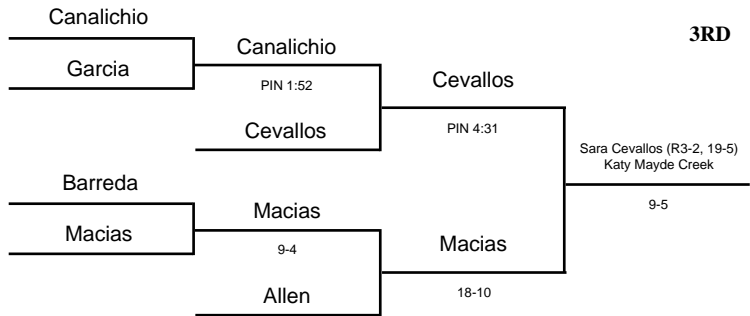

2004 UIL Wrestling State Meet

GIRLS - 95 lbs

2004 UIL Wrestling State Meet

GIRLS - 102 lbs

2004 UIL Wrestling State Meet

GIRLS - 110 lbs

2004 UIL Wrestling State Meet

GIRLS - 119 lbs

2004 UIL Wrestling State Meet

GIRLS - 128 lbs

2004 UIL Wrestling State Meet

GIRLS - 138 lbs

2004 UIL Wrestling State Meet

GIRLS - 148 lbs

2004 UIL Wrestling State Meet

GIRLS - 165 lbs