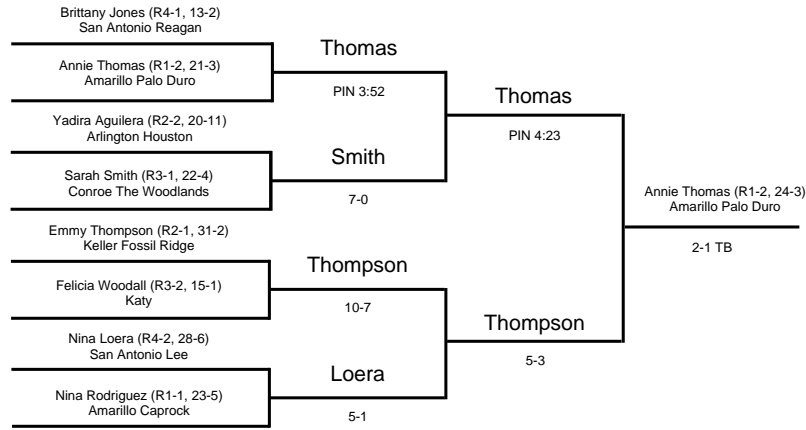

2004 UIL Wrestling State Meet

GIRLS - 128 lbs

2004 UIL Wrestling State Meet

GIRLS - 138 lbs

2004 UIL Wrestling State Meet

GIRLS - 148 lbs

2004 UIL Wrestling State Meet

GIRLS - 165 lbs