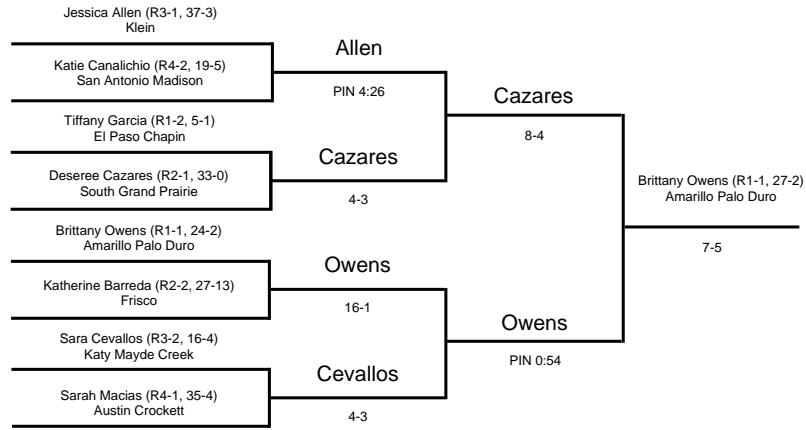

2004 UIL Wrestling State Meet

GIRLS - 95 lbs

2004 UIL Wrestling State Meet

GIRLS - 102 lbs

2004 UIL Wrestling State Meet

GIRLS - 110 lbs

2004 UIL Wrestling State Meet

GIRLS - 119 lbs

2004 UIL Wrestling State Meet

GIRLS - 128 lbs

2004 UIL Wrestling State Meet

GIRLS - 138 lbs

2004 UIL Wrestling State Meet

GIRLS - 148 lbs

2004 UIL Wrestling State Meet

GIRLS - 165 lbs