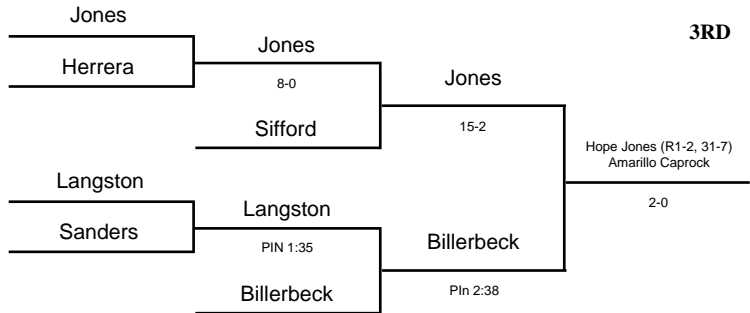

2004 UIL Wrestling State Meet

GIRLS - 95 lbs

2004 UIL Wrestling State Meet

GIRLS - 102 lbs

2004 UIL Wrestling State Meet

GIRLS - 110 lbs

2004 UIL Wrestling State Meet

GIRLS - 119 lbs

2004 UIL Wrestling State Meet

GIRLS - 128 lbs

2004 UIL Wrestling State Meet

GIRLS - 138 lbs

2004 UIL Wrestling State Meet

GIRLS - 148 lbs

2004 UIL Wrestling State Meet

GIRLS - 165 lbs