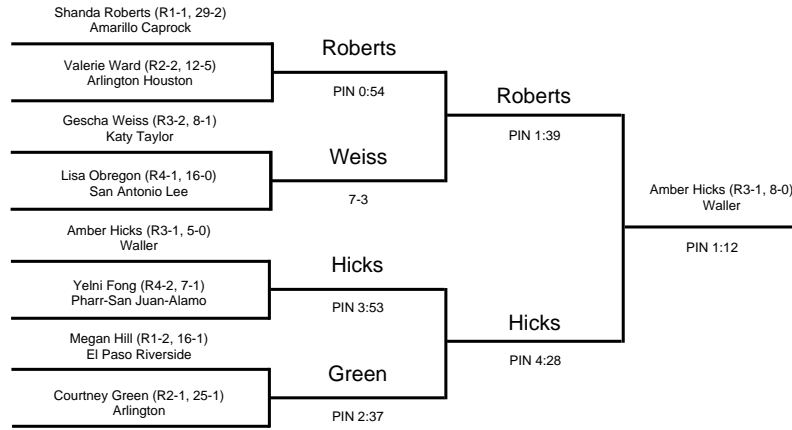

2004 UIL Wrestling State Meet

GIRLS - 215 lbs