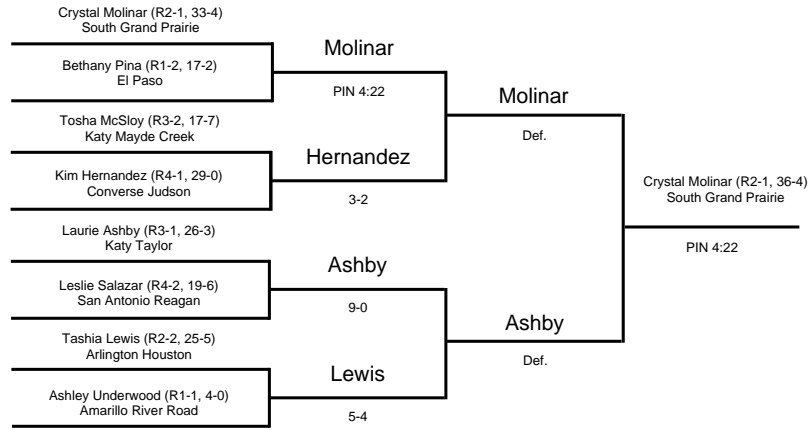

2004 UIL Wrestling State Meet

GIRLS - 95 lbs

2004 UIL Wrestling State Meet

GIRLS - 102 lbs

2004 UIL Wrestling State Meet

GIRLS - 110 lbs

2004 UIL Wrestling State Meet

GIRLS - 119 lbs