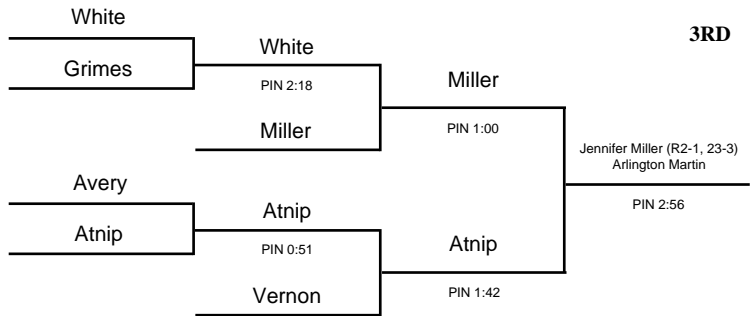

2004 UIL Wrestling State Meet

GIRLS - 128 lbs

2004 UIL Wrestling State Meet

GIRLS - 138 lbs

2004 UIL Wrestling State Meet

GIRLS - 148 lbs

2004 UIL Wrestling State Meet

GIRLS - 165 lbs