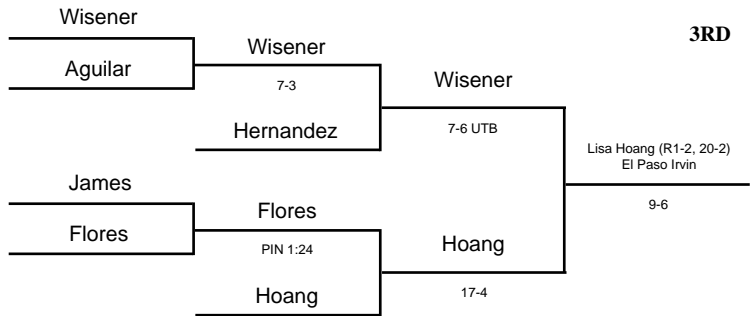

2004 UIL Wrestling State Meet

GIRLS - 95 lbs

2004 UIL Wrestling State Meet

GIRLS - 102 lbs

2004 UIL Wrestling State Meet

GIRLS - 110 lbs

2004 UIL Wrestling State Meet

GIRLS - 119 lbs

2004 UIL Wrestling State Meet

GIRLS - 128 lbs

2004 UIL Wrestling State Meet

GIRLS - 138 lbs

2004 UIL Wrestling State Meet

GIRLS - 148 lbs

2004 UIL Wrestling State Meet

GIRLS - 165 lbs