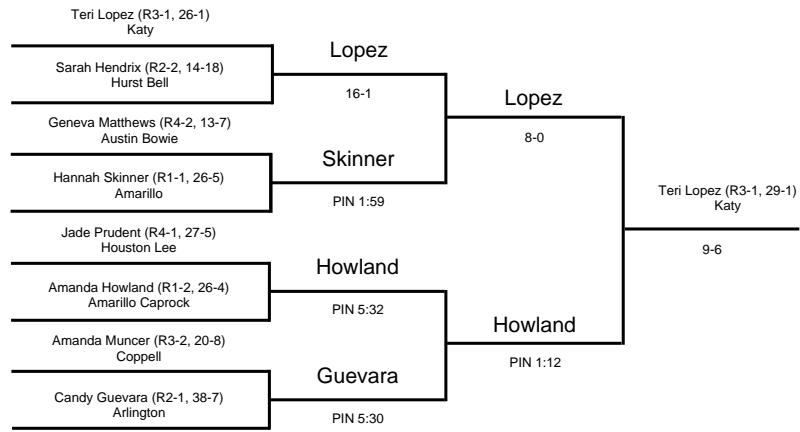

2004 UIL Wrestling State Meet

GIRLS - 95 lbs

2004 UIL Wrestling State Meet

GIRLS - 102 lbs

2004 UIL Wrestling State Meet

GIRLS - 110 lbs

2004 UIL Wrestling State Meet

GIRLS - 119 lbs

2004 UIL Wrestling State Meet

GIRLS - 128 lbs

2004 UIL Wrestling State Meet

GIRLS - 138 lbs

2004 UIL Wrestling State Meet

GIRLS - 148 lbs

2004 UIL Wrestling State Meet

GIRLS - 165 lbs