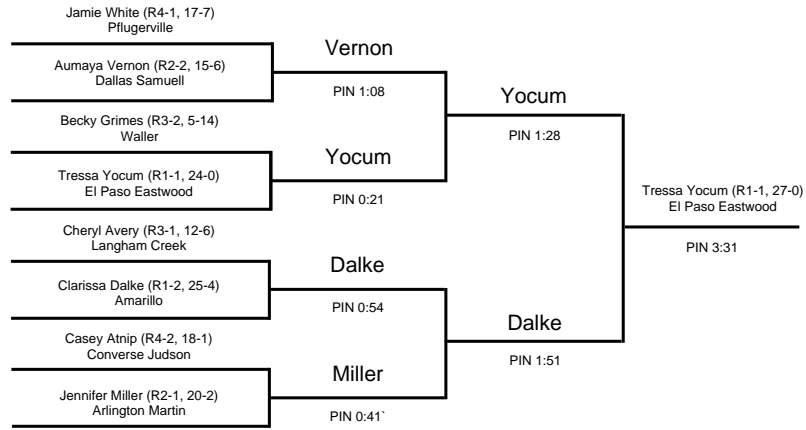

2004 UIL Wrestling State Meet

GIRLS - 128 lbs

2004 UIL Wrestling State Meet

GIRLS - 138 lbs

2004 UIL Wrestling State Meet

GIRLS - 148 lbs

2004 UIL Wrestling State Meet

GIRLS - 165 lbs