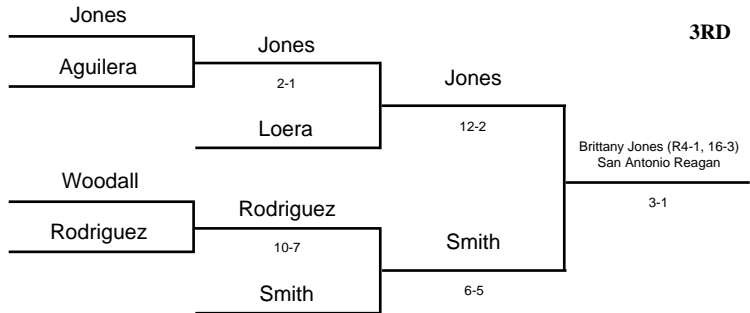

2004 UIL Wrestling State Meet

GIRLS - 128 lbs

2004 UIL Wrestling State Meet

GIRLS - 138 lbs

2004 UIL Wrestling State Meet

GIRLS - 148 lbs

2004 UIL Wrestling State Meet

GIRLS - 165 lbs

2004 UIL Wrestling State Meet

GIRLS - 185 lbs

2004 UIL Wrestling State Meet

GIRLS - 215 lbs