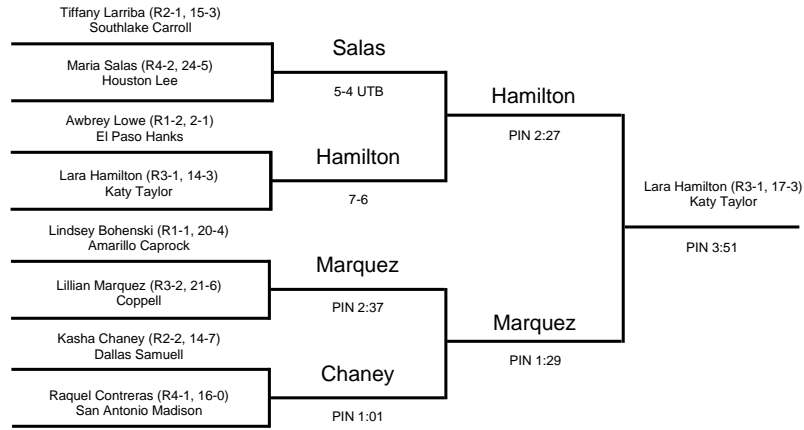

2004 UIL Wrestling State Meet

GIRLS - 95 lbs

2004 UIL Wrestling State Meet

GIRLS - 102 lbs

2004 UIL Wrestling State Meet

GIRLS - 110 lbs

2004 UIL Wrestling State Meet

GIRLS - 119 lbs

2004 UIL Wrestling State Meet

GIRLS - 128 lbs

2004 UIL Wrestling State Meet

GIRLS - 138 lbs

2004 UIL Wrestling State Meet

GIRLS - 148 lbs

2004 UIL Wrestling State Meet

GIRLS - 165 lbs

2004 UIL Wrestling State Meet

GIRLS - 185 lbs

2004 UIL Wrestling State Meet

GIRLS - 215 lbs