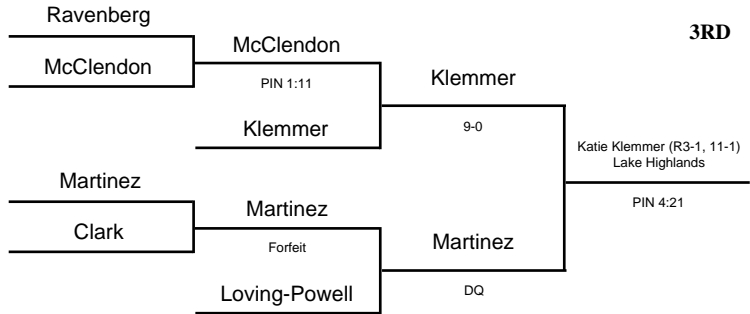

2004 UIL Wrestling State Meet

GIRLS - 185 lbs