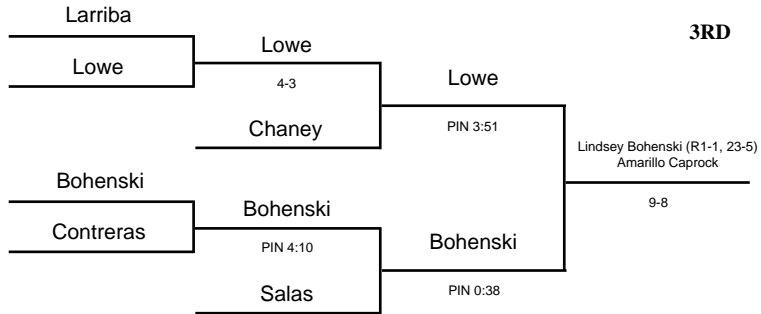

2004 UIL Wrestling State Meet

GIRLS - 95 lbs

2004 UIL Wrestling State Meet

GIRLS - 102 lbs

2004 UIL Wrestling State Meet

GIRLS - 110 lbs

2004 UIL Wrestling State Meet

GIRLS - 119 lbs

2004 UIL Wrestling State Meet

GIRLS - 128 lbs

2004 UIL Wrestling State Meet

GIRLS - 138 lbs

2004 UIL Wrestling State Meet

GIRLS - 148 lbs

2004 UIL Wrestling State Meet

GIRLS - 165 lbs