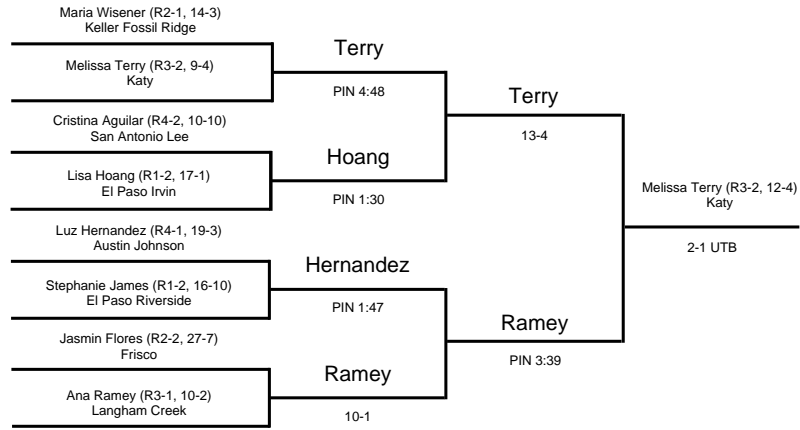

2004 UIL Wrestling State Meet

GIRLS - 95 lbs

2004 UIL Wrestling State Meet

GIRLS - 102 lbs

2004 UIL Wrestling State Meet

GIRLS - 110 lbs

2004 UIL Wrestling State Meet

GIRLS - 119 lbs

2004 UIL Wrestling State Meet

GIRLS - 128 lbs

2004 UIL Wrestling State Meet

GIRLS - 138 lbs

2004 UIL Wrestling State Meet

GIRLS - 148 lbs

2004 UIL Wrestling State Meet

GIRLS - 165 lbs