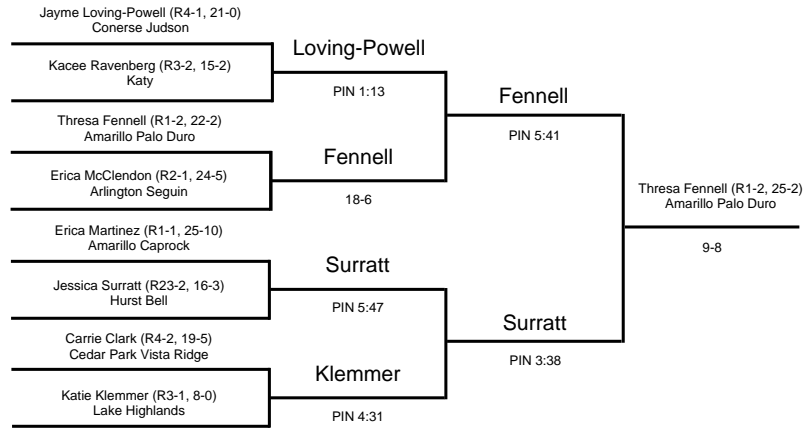

2004 UIL Wrestling State Meet

GIRLS - 185 lbs