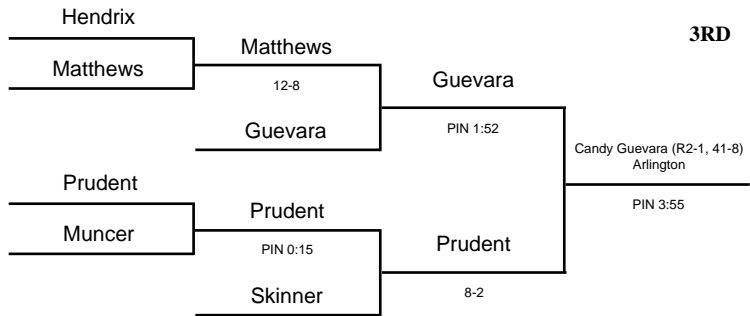

2004 UIL Wrestling State Meet

GIRLS - 128 lbs

2004 UIL Wrestling State Meet

GIRLS - 138 lbs

2004 UIL Wrestling State Meet

GIRLS - 148 lbs

2004 UIL Wrestling State Meet

GIRLS - 165 lbs