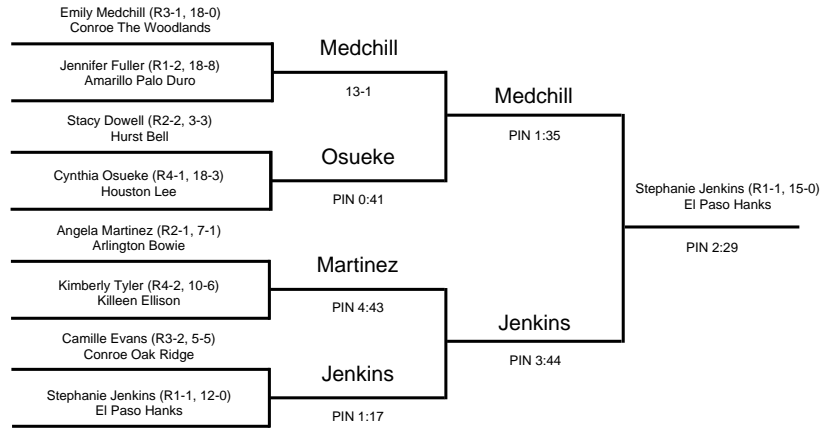

2001 UIL Wrestling State Meet

GIRLS - 95 lbs

2000 UIL Wrestling State Meet

GIRLS - 102 lbs

2001 UIL Wrestling State Meet

GIRLS - 110 lbs

2001 UIL Wrestling State Meet

GIRLS - 119 lbs

2001 UIL Wrestling State Meet

GIRLS - 128 lbs

2001 UIL Wrestling State Meet

GIRLS - 138 lbs

2001 UIL Wrestling State Meet

GIRLS - 148 lbs

2001 UIL Wrestling State Meet

GIRLS - 165 lbs

2001 UIL Wrestling State Meet

GIRLS - 185 lbs

2001 UIL Wrestling State Meet

GIRLS - 215 lbs