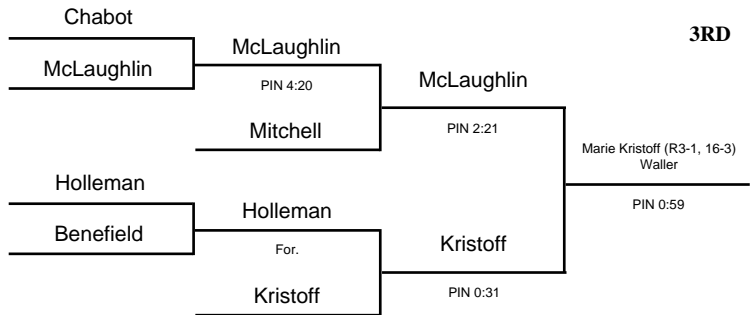

2001 UIL Wrestling State Meet

GIRLS - 128 lbs

2001 UIL Wrestling State Meet

GIRLS - 138 lbs

2001 UIL Wrestling State Meet

GIRLS - 148 lbs

2001 UIL Wrestling State Meet

GIRLS - 165 lbs