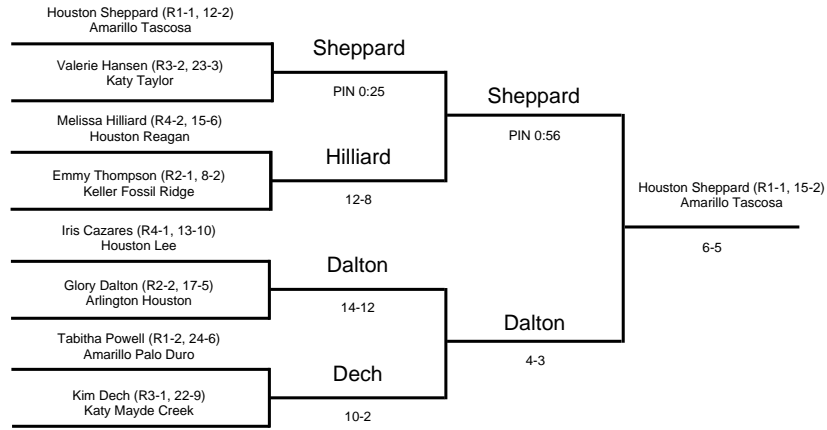

2001 UIL Wrestling State Meet

GIRLS - 95 lbs

2000 UIL Wrestling State Meet

GIRLS - 102 lbs

2001 UIL Wrestling State Meet

GIRLS - 110 lbs

2001 UIL Wrestling State Meet

GIRLS - 119 lbs

2001 UIL Wrestling State Meet

GIRLS - 128 lbs

2001 UIL Wrestling State Meet

GIRLS - 138 lbs

2001 UIL Wrestling State Meet

GIRLS - 148 lbs

2001 UIL Wrestling State Meet

GIRLS - 165 lbs