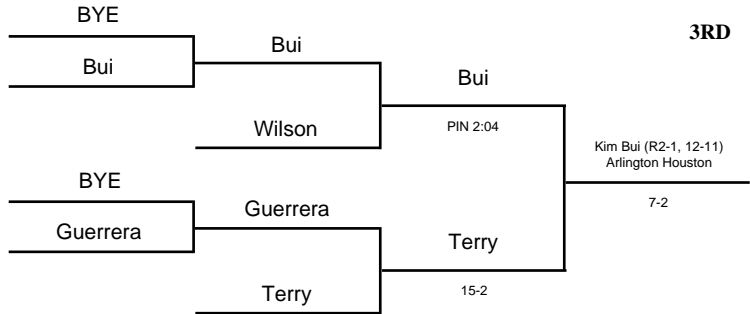

2001 UIL Wrestling State Meet

GIRLS - 95 lbs

2000 UIL Wrestling State Meet

GIRLS - 102 lbs

2001 UIL Wrestling State Meet

GIRLS - 110 lbs

2001 UIL Wrestling State Meet

GIRLS - 119 lbs

2001 UIL Wrestling State Meet

GIRLS - 128 lbs

2001 UIL Wrestling State Meet

GIRLS - 138 lbs

2001 UIL Wrestling State Meet

GIRLS - 148 lbs

2001 UIL Wrestling State Meet

GIRLS - 165 lbs