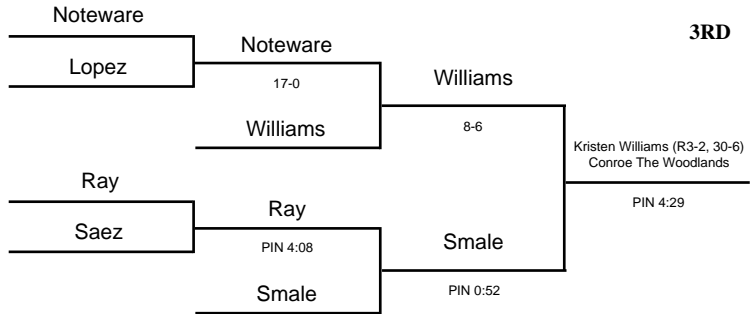

2001 UIL Wrestling State Meet

GIRLS - 95 lbs

2000 UIL Wrestling State Meet

GIRLS - 102 lbs

2001 UIL Wrestling State Meet

GIRLS - 110 lbs

2001 UIL Wrestling State Meet

GIRLS - 119 lbs

2001 UIL Wrestling State Meet

GIRLS - 128 lbs

2001 UIL Wrestling State Meet

GIRLS - 138 lbs

2001 UIL Wrestling State Meet

GIRLS - 148 lbs

2001 UIL Wrestling State Meet

GIRLS - 165 lbs