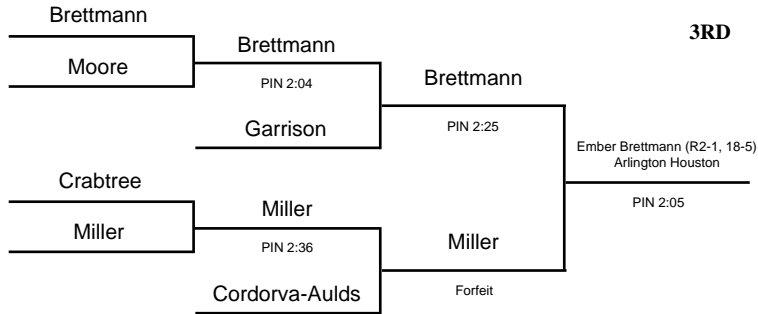

2001 UIL Wrestling State Meet

GIRLS - 185 lbs