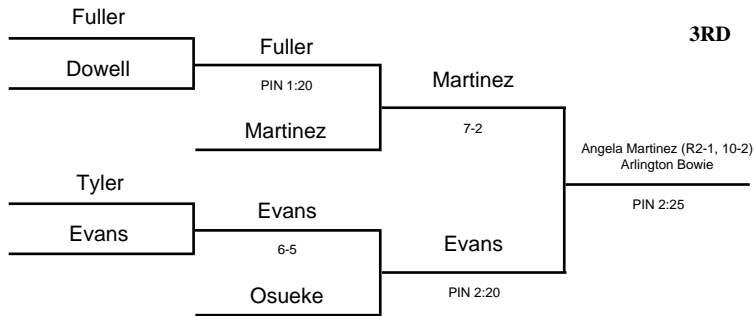

2001 UIL Wrestling State Meet

GIRLS - 95 lbs

2000 UIL Wrestling State Meet

GIRLS - 102 lbs

2001 UIL Wrestling State Meet

GIRLS - 110 lbs

2001 UIL Wrestling State Meet

GIRLS - 119 lbs

2001 UIL Wrestling State Meet

GIRLS - 128 lbs

2001 UIL Wrestling State Meet

GIRLS - 138 lbs

2001 UIL Wrestling State Meet

GIRLS - 148 lbs

2001 UIL Wrestling State Meet

GIRLS - 165 lbs