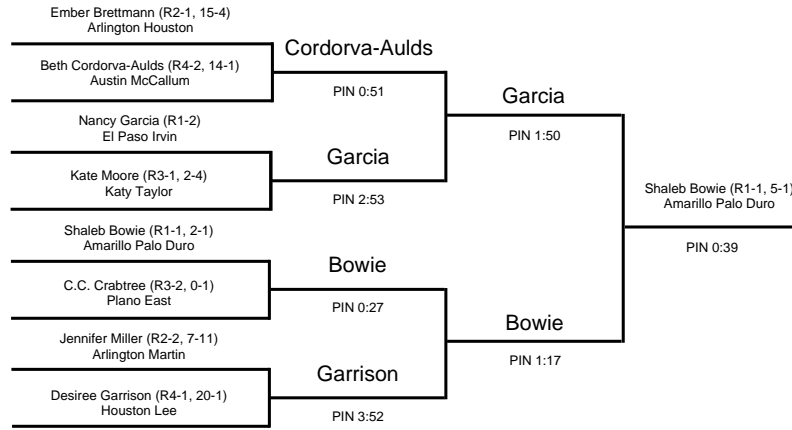

2001 UIL Wrestling State Meet

GIRLS - 128 lbs

2001 UIL Wrestling State Meet

GIRLS - 138 lbs

2001 UIL Wrestling State Meet

GIRLS - 148 lbs

2001 UIL Wrestling State Meet

GIRLS - 165 lbs

2001 UIL Wrestling State Meet

GIRLS - 185 lbs

2001 UIL Wrestling State Meet

GIRLS - 215 lbs