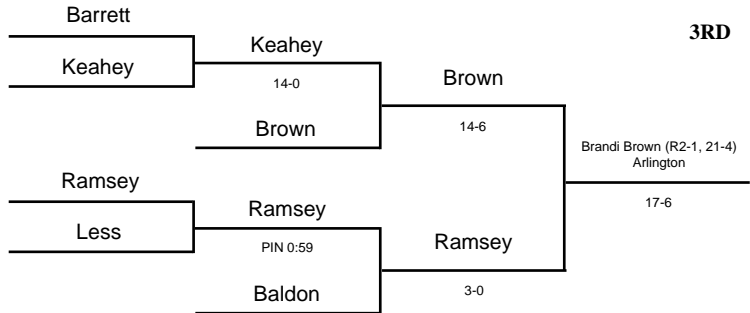

2001 UIL Wrestling State Meet

GIRLS - 95 lbs

2000 UIL Wrestling State Meet

GIRLS - 102 lbs

2001 UIL Wrestling State Meet

GIRLS - 110 lbs

2001 UIL Wrestling State Meet

GIRLS - 119 lbs

2001 UIL Wrestling State Meet

GIRLS - 128 lbs

2001 UIL Wrestling State Meet

GIRLS - 138 lbs

2001 UIL Wrestling State Meet

GIRLS - 148 lbs

2001 UIL Wrestling State Meet

GIRLS - 165 lbs