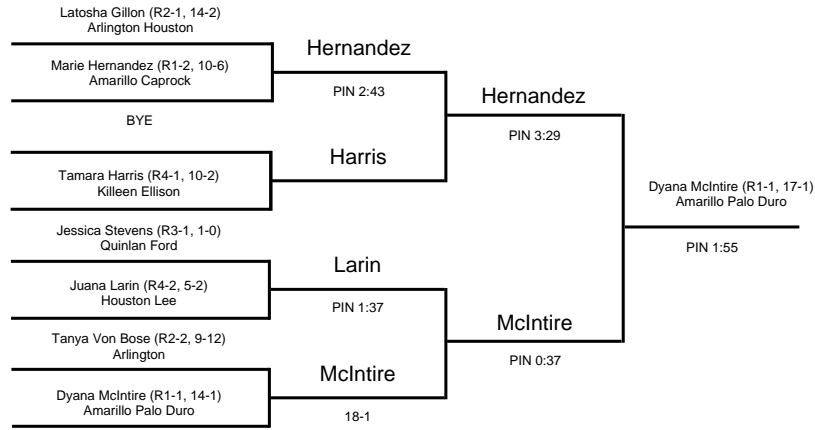

2001 UIL Wrestling State Meet

GIRLS - 128 lbs

2001 UIL Wrestling State Meet

GIRLS - 138 lbs

2001 UIL Wrestling State Meet

GIRLS - 148 lbs

2001 UIL Wrestling State Meet

GIRLS - 165 lbs

2001 UIL Wrestling State Meet

GIRLS - 185 lbs

2001 UIL Wrestling State Meet

GIRLS - 215 lbs