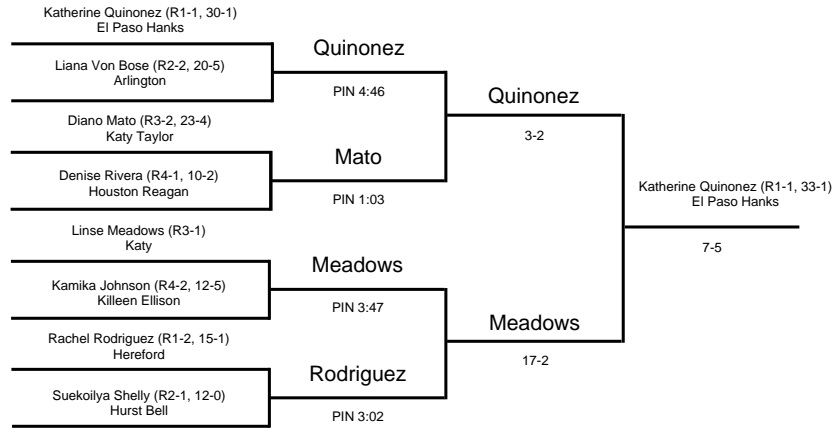

2001 UIL Wrestling State Meet

GIRLS - 95 lbs

2000 UIL Wrestling State Meet

GIRLS - 102 lbs

2001 UIL Wrestling State Meet

GIRLS - 110 lbs

2001 UIL Wrestling State Meet

GIRLS - 119 lbs

2001 UIL Wrestling State Meet

GIRLS - 128 lbs

2001 UIL Wrestling State Meet

GIRLS - 138 lbs

2001 UIL Wrestling State Meet

GIRLS - 148 lbs

2001 UIL Wrestling State Meet

GIRLS - 165 lbs