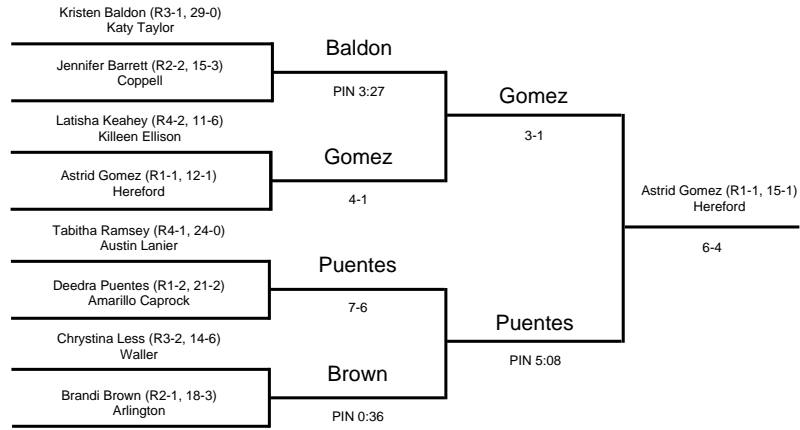

2001 UIL Wrestling State Meet

GIRLS - 95 lbs

2000 UIL Wrestling State Meet

GIRLS - 102 lbs

2001 UIL Wrestling State Meet

GIRLS - 110 lbs

2001 UIL Wrestling State Meet

GIRLS - 119 lbs

2001 UIL Wrestling State Meet

GIRLS - 128 lbs

2001 UIL Wrestling State Meet

GIRLS - 138 lbs

2001 UIL Wrestling State Meet

GIRLS - 148 lbs

2001 UIL Wrestling State Meet

GIRLS - 165 lbs