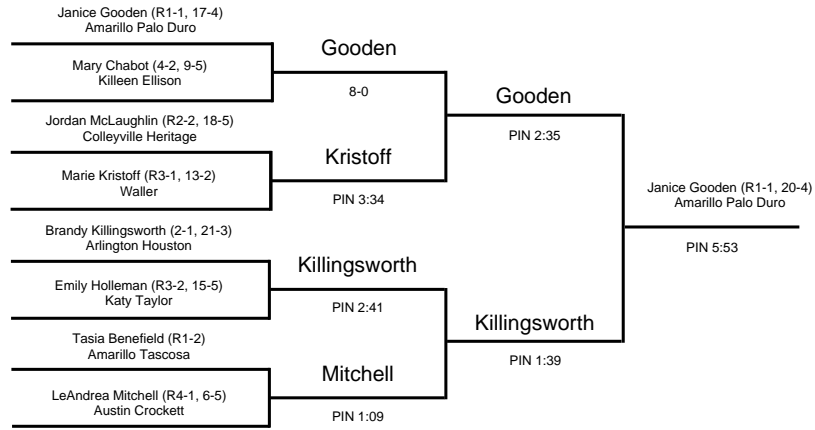

2001 UIL Wrestling State Meet

GIRLS - 128 lbs

2001 UIL Wrestling State Meet

GIRLS - 138 lbs

2001 UIL Wrestling State Meet

GIRLS - 148 lbs

2001 UIL Wrestling State Meet

GIRLS - 165 lbs