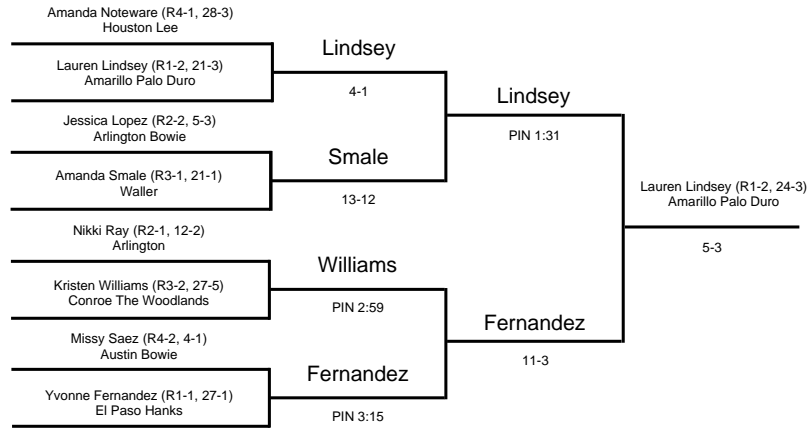

2001 UIL Wrestling State Meet

GIRLS - 95 lbs

2000 UIL Wrestling State Meet

GIRLS - 102 lbs

2001 UIL Wrestling State Meet

GIRLS - 110 lbs

2001 UIL Wrestling State Meet

GIRLS - 119 lbs

2001 UIL Wrestling State Meet

GIRLS - 128 lbs

2001 UIL Wrestling State Meet

GIRLS - 138 lbs

2001 UIL Wrestling State Meet

GIRLS - 148 lbs

2001 UIL Wrestling State Meet

GIRLS - 165 lbs

2001 UIL Wrestling State Meet

GIRLS - 185 lbs

2001 UIL Wrestling State Meet

GIRLS - 215 lbs