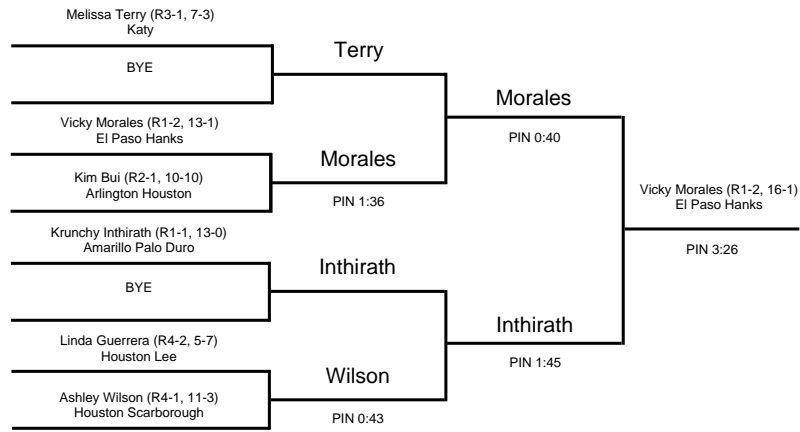

2001 UIL Wrestling State Meet

GIRLS - 95 lbs

2000 UIL Wrestling State Meet

GIRLS - 102 lbs

2001 UIL Wrestling State Meet

GIRLS - 110 lbs

2001 UIL Wrestling State Meet

GIRLS - 119 lbs

2001 UIL Wrestling State Meet

GIRLS - 128 lbs

2001 UIL Wrestling State Meet

GIRLS - 138 lbs

2001 UIL Wrestling State Meet

GIRLS - 148 lbs

2001 UIL Wrestling State Meet

GIRLS - 165 lbs

2001 UIL Wrestling State Meet

GIRLS - 185 lbs

2001 UIL Wrestling State Meet

GIRLS - 215 lbs