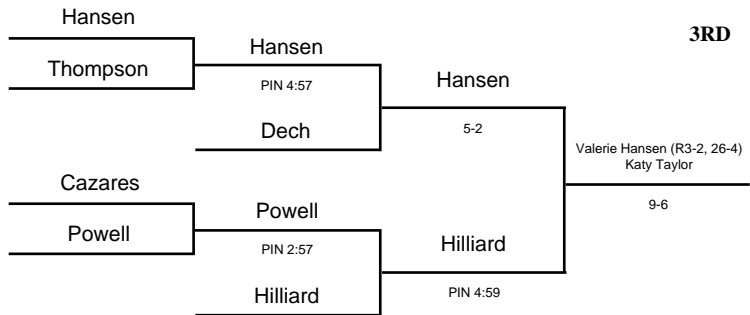

2001 UIL Wrestling State Meet

GIRLS - 128 lbs

2001 UIL Wrestling State Meet

GIRLS - 138 lbs

2001 UIL Wrestling State Meet

GIRLS - 148 lbs

2001 UIL Wrestling State Meet

GIRLS - 165 lbs