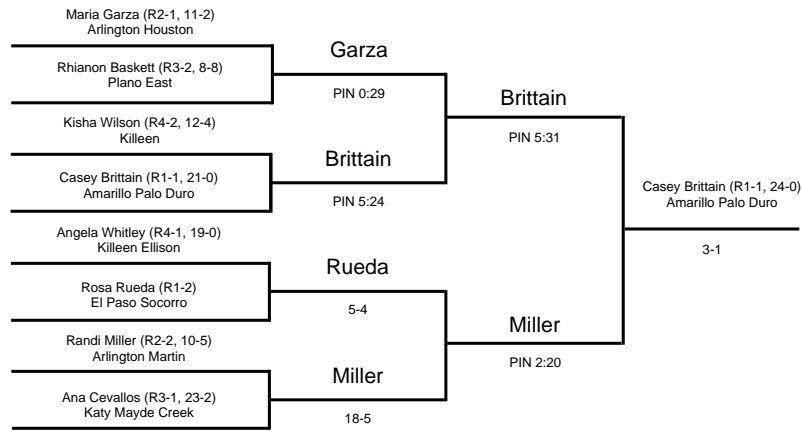

2001 UIL Wrestling State Meet

GIRLS - 128 lbs

2001 UIL Wrestling State Meet

GIRLS - 138 lbs

2001 UIL Wrestling State Meet

GIRLS - 148 lbs

2001 UIL Wrestling State Meet

GIRLS - 165 lbs

2001 UIL Wrestling State Meet

GIRLS - 185 lbs

2001 UIL Wrestling State Meet

GIRLS - 215 lbs