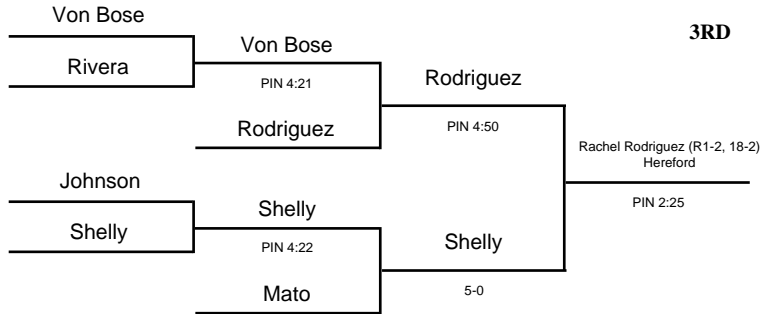

2001 UIL Wrestling State Meet

GIRLS - 95 lbs

2000 UIL Wrestling State Meet

GIRLS - 102 lbs

2001 UIL Wrestling State Meet

GIRLS - 110 lbs

2001 UIL Wrestling State Meet

GIRLS - 119 lbs

2001 UIL Wrestling State Meet

GIRLS - 128 lbs

2001 UIL Wrestling State Meet

GIRLS - 138 lbs

2001 UIL Wrestling State Meet

GIRLS - 148 lbs

2001 UIL Wrestling State Meet

GIRLS - 165 lbs