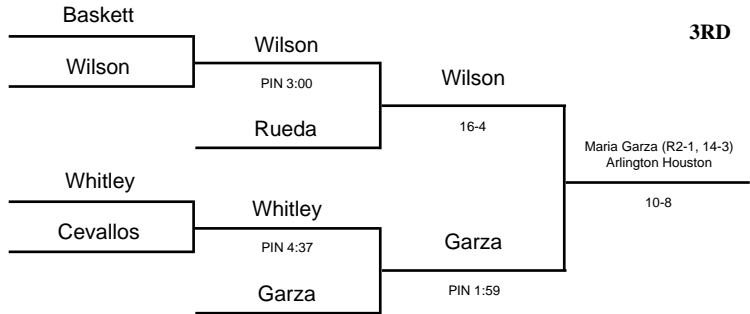

2001 UIL Wrestling State Meet

GIRLS - 128 lbs

2001 UIL Wrestling State Meet

GIRLS - 138 lbs

2001 UIL Wrestling State Meet

GIRLS - 148 lbs

2001 UIL Wrestling State Meet

GIRLS - 165 lbs