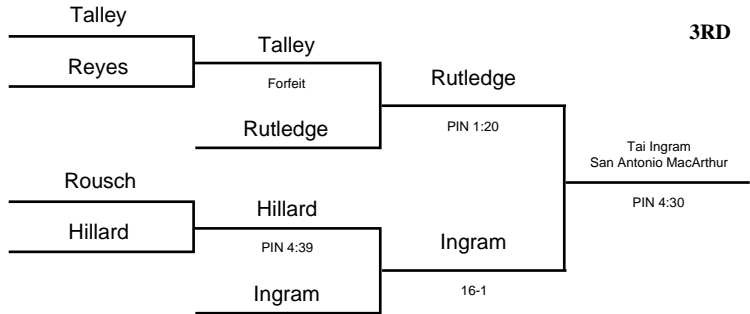

2000 UIL Wrestling State Meet

GIRLS - 128 lbs

2000 UIL Wrestling State Meet

GIRLS - 138 lbs

2000 UIL Wrestling State Meet

GIRLS - 148 lbs

2000 UIL Wrestling State Meet

GIRLS - 165 lbs