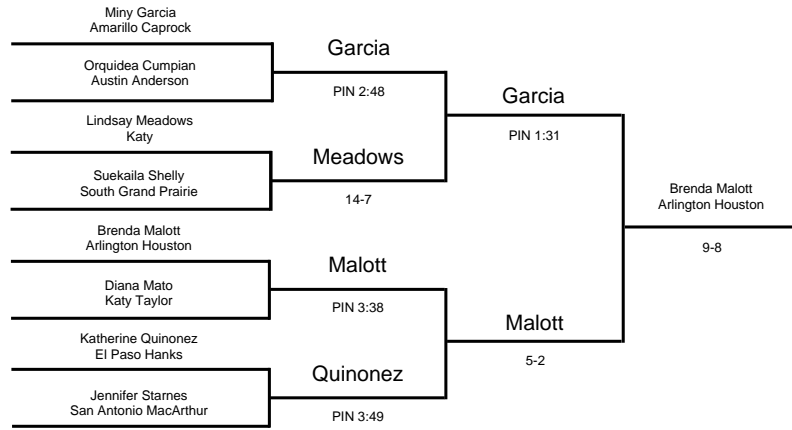

2000 UIL Wrestling State Meet

GIRLS - 95 lbs

2000 UIL Wrestling State Meet

GIRLS - 102 lbs

2000 UIL Wrestling State Meet

GIRLS - 110 lbs

2000 UIL Wrestling State Meet

GIRLS - 119 lbs

2000 UIL Wrestling State Meet

GIRLS - 128 lbs

2000 UIL Wrestling State Meet

GIRLS - 138 lbs

2000 UIL Wrestling State Meet

GIRLS - 148 lbs

2000 UIL Wrestling State Meet

GIRLS - 165 lbs

2000 UIL Wrestling State Meet

GIRLS - 185 lbs