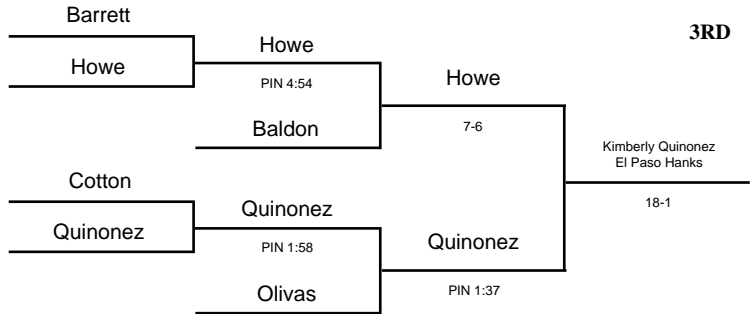

2000 UIL Wrestling State Meet

GIRLS - 95 lbs

2000 UIL Wrestling State Meet

GIRLS - 102 lbs

2000 UIL Wrestling State Meet

GIRLS - 110 lbs

2000 UIL Wrestling State Meet

GIRLS - 119 lbs

2000 UIL Wrestling State Meet

GIRLS - 128 lbs

2000 UIL Wrestling State Meet

GIRLS - 138 lbs

2000 UIL Wrestling State Meet

GIRLS - 148 lbs

2000 UIL Wrestling State Meet

GIRLS - 165 lbs

2000 UIL Wrestling State Meet

GIRLS - 185 lbs