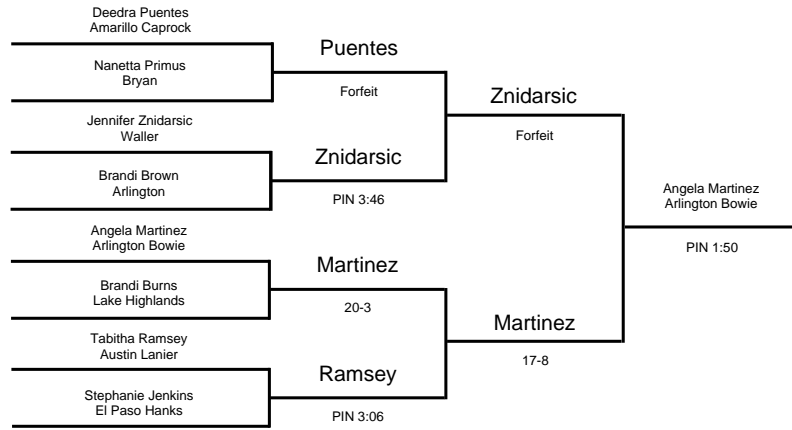

2000 UIL Wrestling State Meet

GIRLS - 95 lbs

2000 UIL Wrestling State Meet

GIRLS - 102 lbs

2000 UIL Wrestling State Meet

GIRLS - 110 lbs

2000 UIL Wrestling State Meet

GIRLS - 119 lbs

2000 UIL Wrestling State Meet

GIRLS - 128 lbs

2000 UIL Wrestling State Meet

GIRLS - 138 lbs

2000 UIL Wrestling State Meet

GIRLS - 148 lbs

2000 UIL Wrestling State Meet

GIRLS - 165 lbs

2000 UIL Wrestling State Meet

GIRLS - 185 lbs