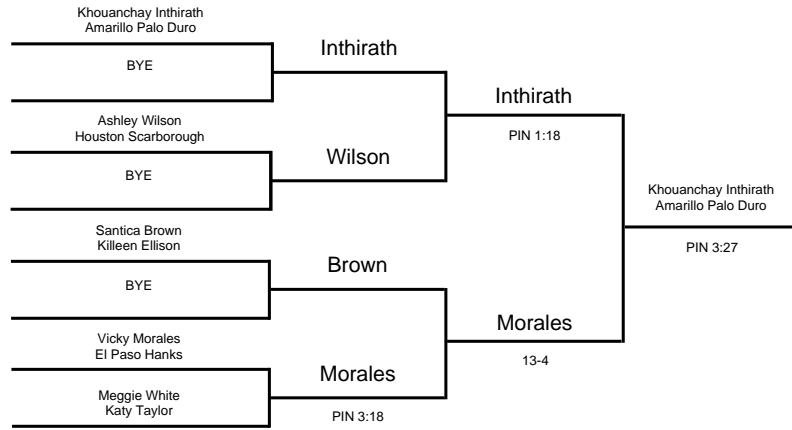

2000 UIL Wrestling State Meet

GIRLS - 95 lbs

2000 UIL Wrestling State Meet

GIRLS - 102 lbs

2000 UIL Wrestling State Meet

GIRLS - 110 lbs

2000 UIL Wrestling State Meet

GIRLS - 119 lbs

2000 UIL Wrestling State Meet

GIRLS - 128 lbs

2000 UIL Wrestling State Meet

GIRLS - 138 lbs

2000 UIL Wrestling State Meet

GIRLS - 148 lbs

2000 UIL Wrestling State Meet

GIRLS - 165 lbs

2000 UIL Wrestling State Meet

GIRLS - 185 lbs