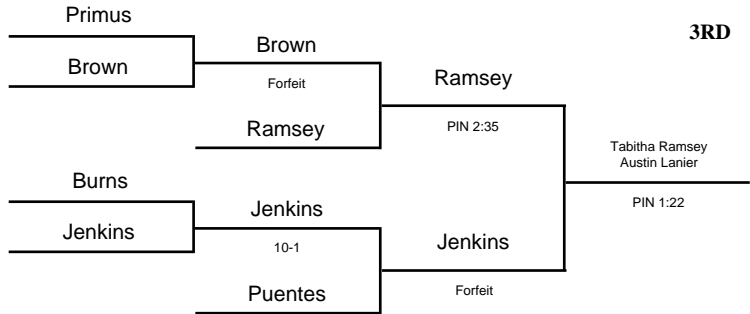

2000 UIL Wrestling State Meet

GIRLS - 95 lbs

2000 UIL Wrestling State Meet

GIRLS - 102 lbs

2000 UIL Wrestling State Meet

GIRLS - 110 lbs

2000 UIL Wrestling State Meet

GIRLS - 119 lbs

2000 UIL Wrestling State Meet

GIRLS - 128 lbs

2000 UIL Wrestling State Meet

GIRLS - 138 lbs

2000 UIL Wrestling State Meet

GIRLS - 148 lbs

2000 UIL Wrestling State Meet

GIRLS - 165 lbs