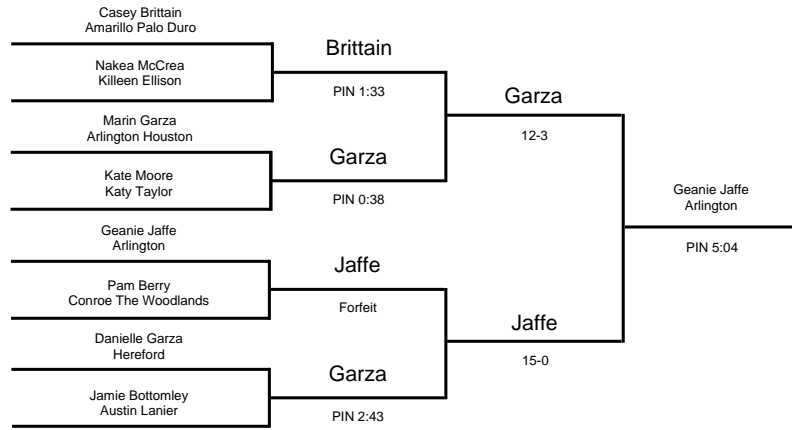

2000 UIL Wrestling State Meet

GIRLS - 95 lbs

2000 UIL Wrestling State Meet

GIRLS - 102 lbs

2000 UIL Wrestling State Meet

GIRLS - 110 lbs

2000 UIL Wrestling State Meet

GIRLS - 119 lbs

2000 UIL Wrestling State Meet

GIRLS - 128 lbs

2000 UIL Wrestling State Meet

GIRLS - 138 lbs

2000 UIL Wrestling State Meet

GIRLS - 148 lbs

2000 UIL Wrestling State Meet

GIRLS - 165 lbs

2000 UIL Wrestling State Meet

GIRLS - 185 lbs