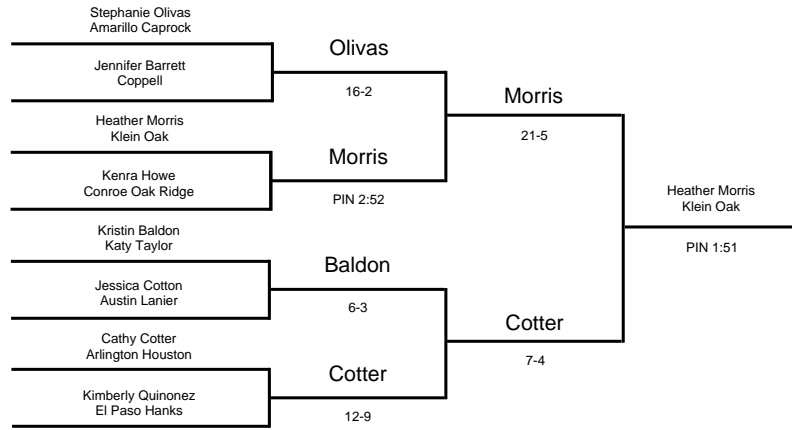

2000 UIL Wrestling State Meet

GIRLS - 95 lbs

2000 UIL Wrestling State Meet

GIRLS - 102 lbs

2000 UIL Wrestling State Meet

GIRLS - 110 lbs

2000 UIL Wrestling State Meet

GIRLS - 119 lbs

2000 UIL Wrestling State Meet

GIRLS - 128 lbs

2000 UIL Wrestling State Meet

GIRLS - 138 lbs

2000 UIL Wrestling State Meet

GIRLS - 148 lbs

2000 UIL Wrestling State Meet

GIRLS - 165 lbs

2000 UIL Wrestling State Meet

GIRLS - 185 lbs