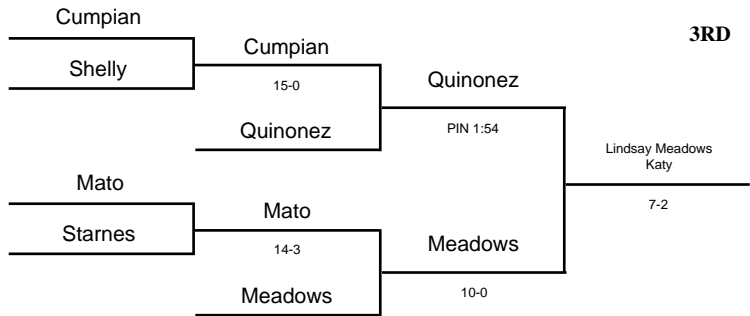

2000 UIL Wrestling State Meet

GIRLS - 95 lbs

2000 UIL Wrestling State Meet

GIRLS - 102 lbs

2000 UIL Wrestling State Meet

GIRLS - 110 lbs

2000 UIL Wrestling State Meet

GIRLS - 119 lbs

2000 UIL Wrestling State Meet

GIRLS - 128 lbs

2000 UIL Wrestling State Meet

GIRLS - 138 lbs

2000 UIL Wrestling State Meet

GIRLS - 148 lbs

2000 UIL Wrestling State Meet

GIRLS - 165 lbs

2000 UIL Wrestling State Meet

GIRLS - 185 lbs