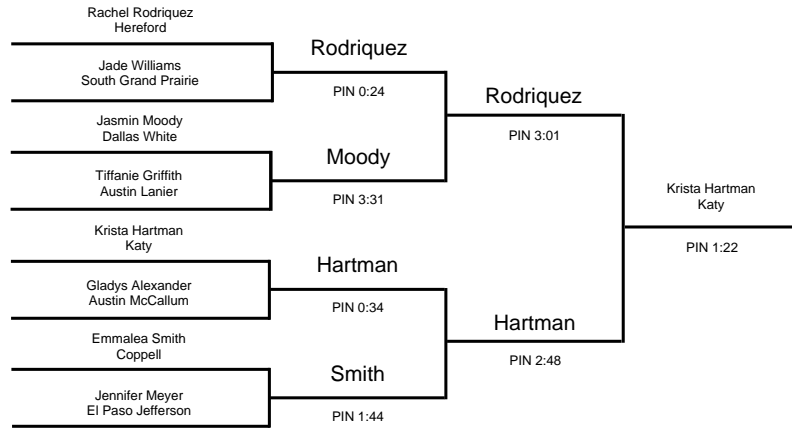

2000 UIL Wrestling State Meet

GIRLS - 95 lbs

2000 UIL Wrestling State Meet

GIRLS - 102 lbs

2000 UIL Wrestling State Meet

GIRLS - 110 lbs

2000 UIL Wrestling State Meet

GIRLS - 119 lbs

2000 UIL Wrestling State Meet

GIRLS - 128 lbs

2000 UIL Wrestling State Meet

GIRLS - 138 lbs

2000 UIL Wrestling State Meet

GIRLS - 148 lbs

2000 UIL Wrestling State Meet

GIRLS - 165 lbs

2000 UIL Wrestling State Meet

GIRLS - 185 lbs