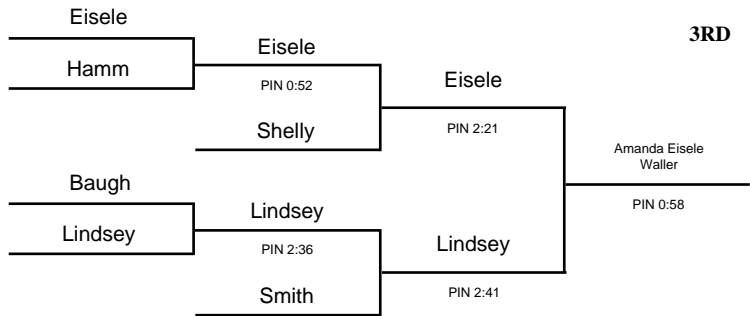

2000 UIL Wrestling State Meet

GIRLS - 95 lbs

2000 UIL Wrestling State Meet

GIRLS - 102 lbs

2000 UIL Wrestling State Meet

GIRLS - 110 lbs

2000 UIL Wrestling State Meet

GIRLS - 119 lbs

2000 UIL Wrestling State Meet

GIRLS - 128 lbs

2000 UIL Wrestling State Meet

GIRLS - 138 lbs

2000 UIL Wrestling State Meet

GIRLS - 148 lbs

2000 UIL Wrestling State Meet

GIRLS - 165 lbs