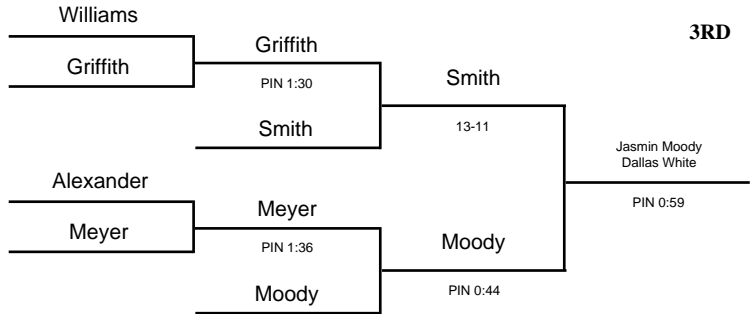

2000 UIL Wrestling State Meet

GIRLS - 128 lbs

2000 UIL Wrestling State Meet

GIRLS - 138 lbs

2000 UIL Wrestling State Meet

GIRLS - 148 lbs

2000 UIL Wrestling State Meet

GIRLS - 165 lbs

2000 UIL Wrestling State Meet

GIRLS - 185 lbs