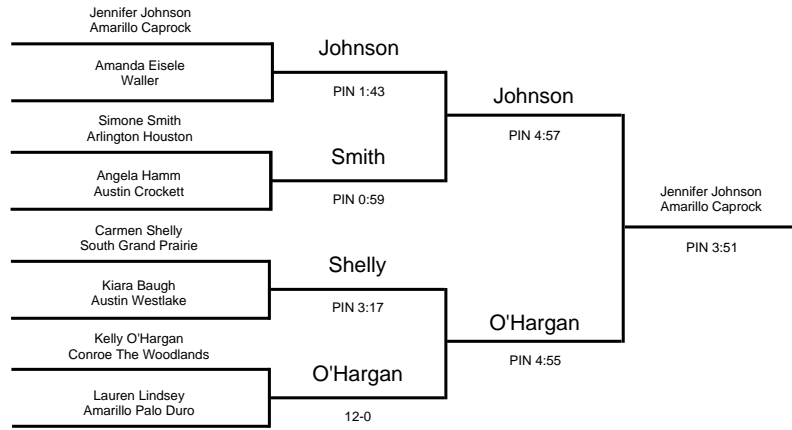

2000 UIL Wrestling State Meet

GIRLS - 95 lbs

2000 UIL Wrestling State Meet

GIRLS - 102 lbs

2000 UIL Wrestling State Meet

GIRLS - 110 lbs

2000 UIL Wrestling State Meet

GIRLS - 119 lbs

2000 UIL Wrestling State Meet

GIRLS - 128 lbs

2000 UIL Wrestling State Meet

GIRLS - 138 lbs

2000 UIL Wrestling State Meet

GIRLS - 148 lbs

2000 UIL Wrestling State Meet

GIRLS - 165 lbs

2000 UIL Wrestling State Meet

GIRLS - 185 lbs