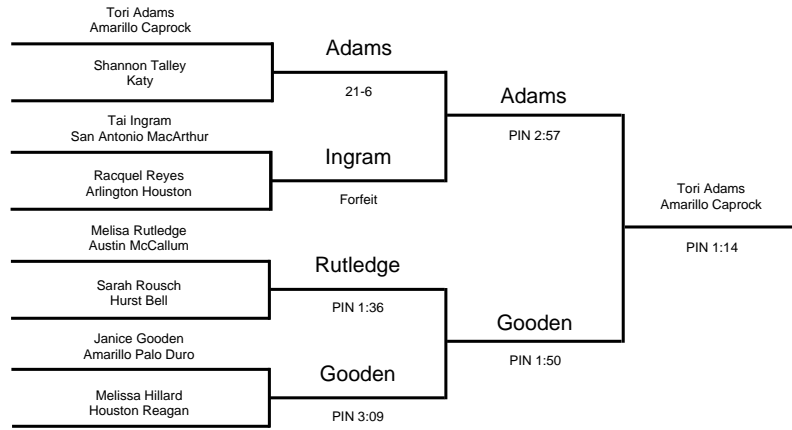

2000 UIL Wrestling State Meet

GIRLS - 128 lbs

2000 UIL Wrestling State Meet

GIRLS - 138 lbs

2000 UIL Wrestling State Meet

GIRLS - 148 lbs

2000 UIL Wrestling State Meet

GIRLS - 165 lbs

2000 UIL Wrestling State Meet

GIRLS - 185 lbs