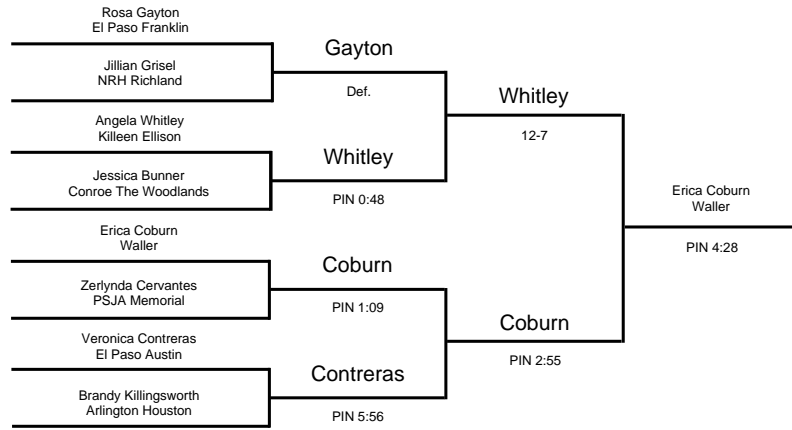

2000 UIL Wrestling State Meet

GIRLS - 128 lbs

2000 UIL Wrestling State Meet

GIRLS - 138 lbs

2000 UIL Wrestling State Meet

GIRLS - 148 lbs

2000 UIL Wrestling State Meet

GIRLS - 165 lbs

2000 UIL Wrestling State Meet

GIRLS - 185 lbs