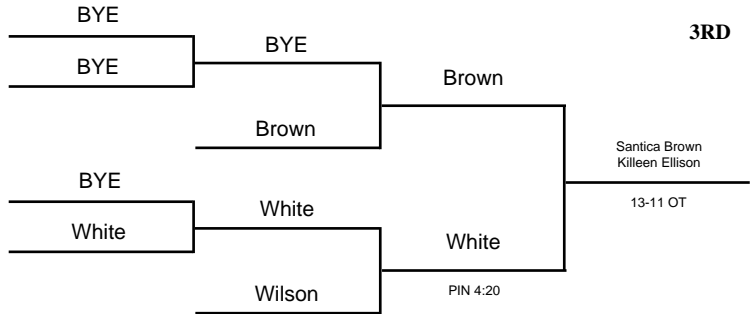

2000 UIL Wrestling State Meet

GIRLS - 95 lbs

2000 UIL Wrestling State Meet

GIRLS - 102 lbs

2000 UIL Wrestling State Meet

GIRLS - 110 lbs

2000 UIL Wrestling State Meet

GIRLS - 119 lbs

2000 UIL Wrestling State Meet

GIRLS - 128 lbs

2000 UIL Wrestling State Meet

GIRLS - 138 lbs

2000 UIL Wrestling State Meet

GIRLS - 148 lbs

2000 UIL Wrestling State Meet

GIRLS - 165 lbs