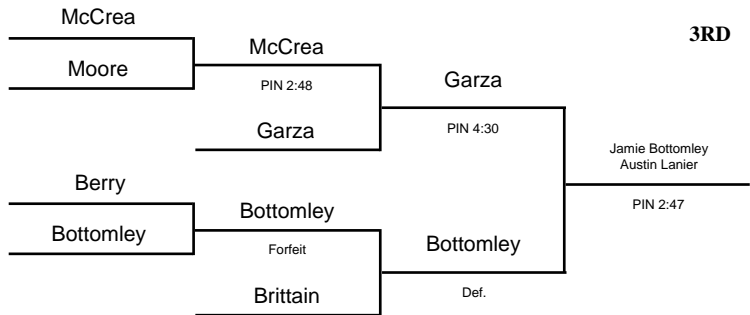

2000 UIL Wrestling State Meet

GIRLS - 128 lbs

2000 UIL Wrestling State Meet

GIRLS - 138 lbs

2000 UIL Wrestling State Meet

GIRLS - 148 lbs

2000 UIL Wrestling State Meet

GIRLS - 165 lbs