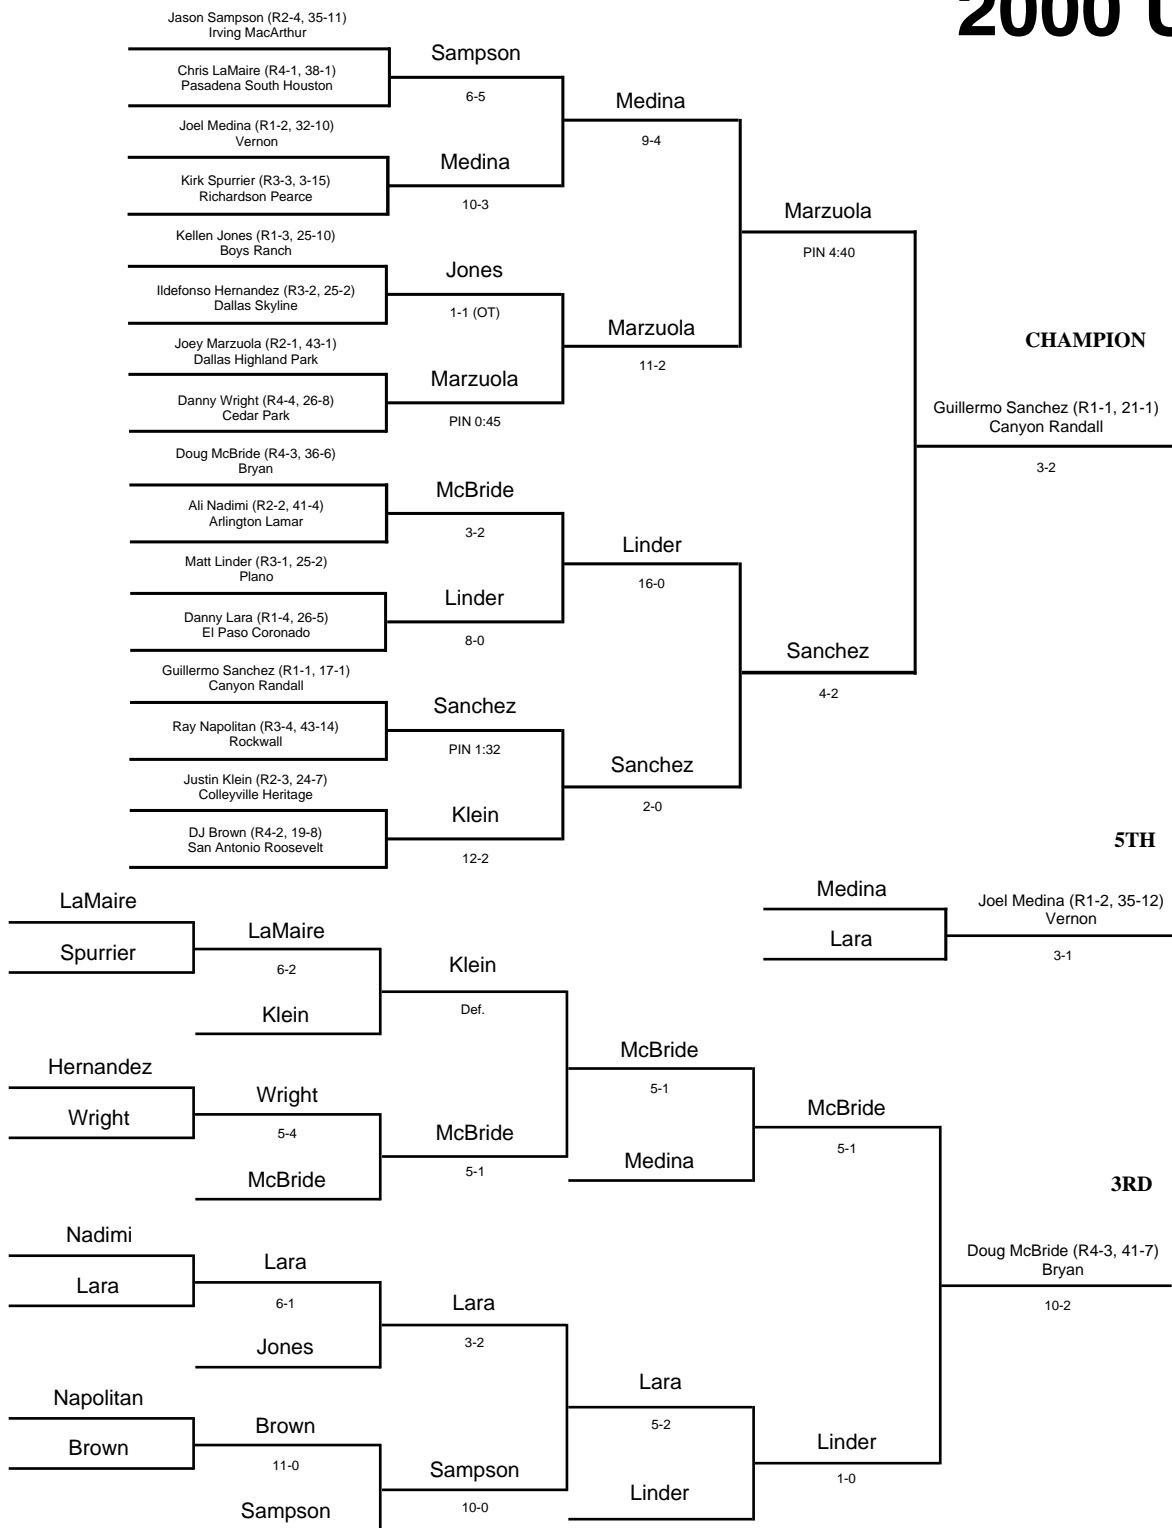

2000 UIL Wrestling State Meet

BOYS - 103 lbs

2000 UIL Wrestling State Meet

BOYS - 112 lbs

2000 UIL Wrestling State Meet

BOYS - 119 lbs

2000 UIL Wrestling State Meet

BOYS - 125 lbs

2000 UIL Wrestling State Meet

BOYS - 130 lbs

CHAMPION

Eric Lane (R2-2, 43-4)
Lewisville Marcus

PIN 2:50

5TH

Paul Hyska (R1-2, 31-11)
El Paso Irvin

6-3