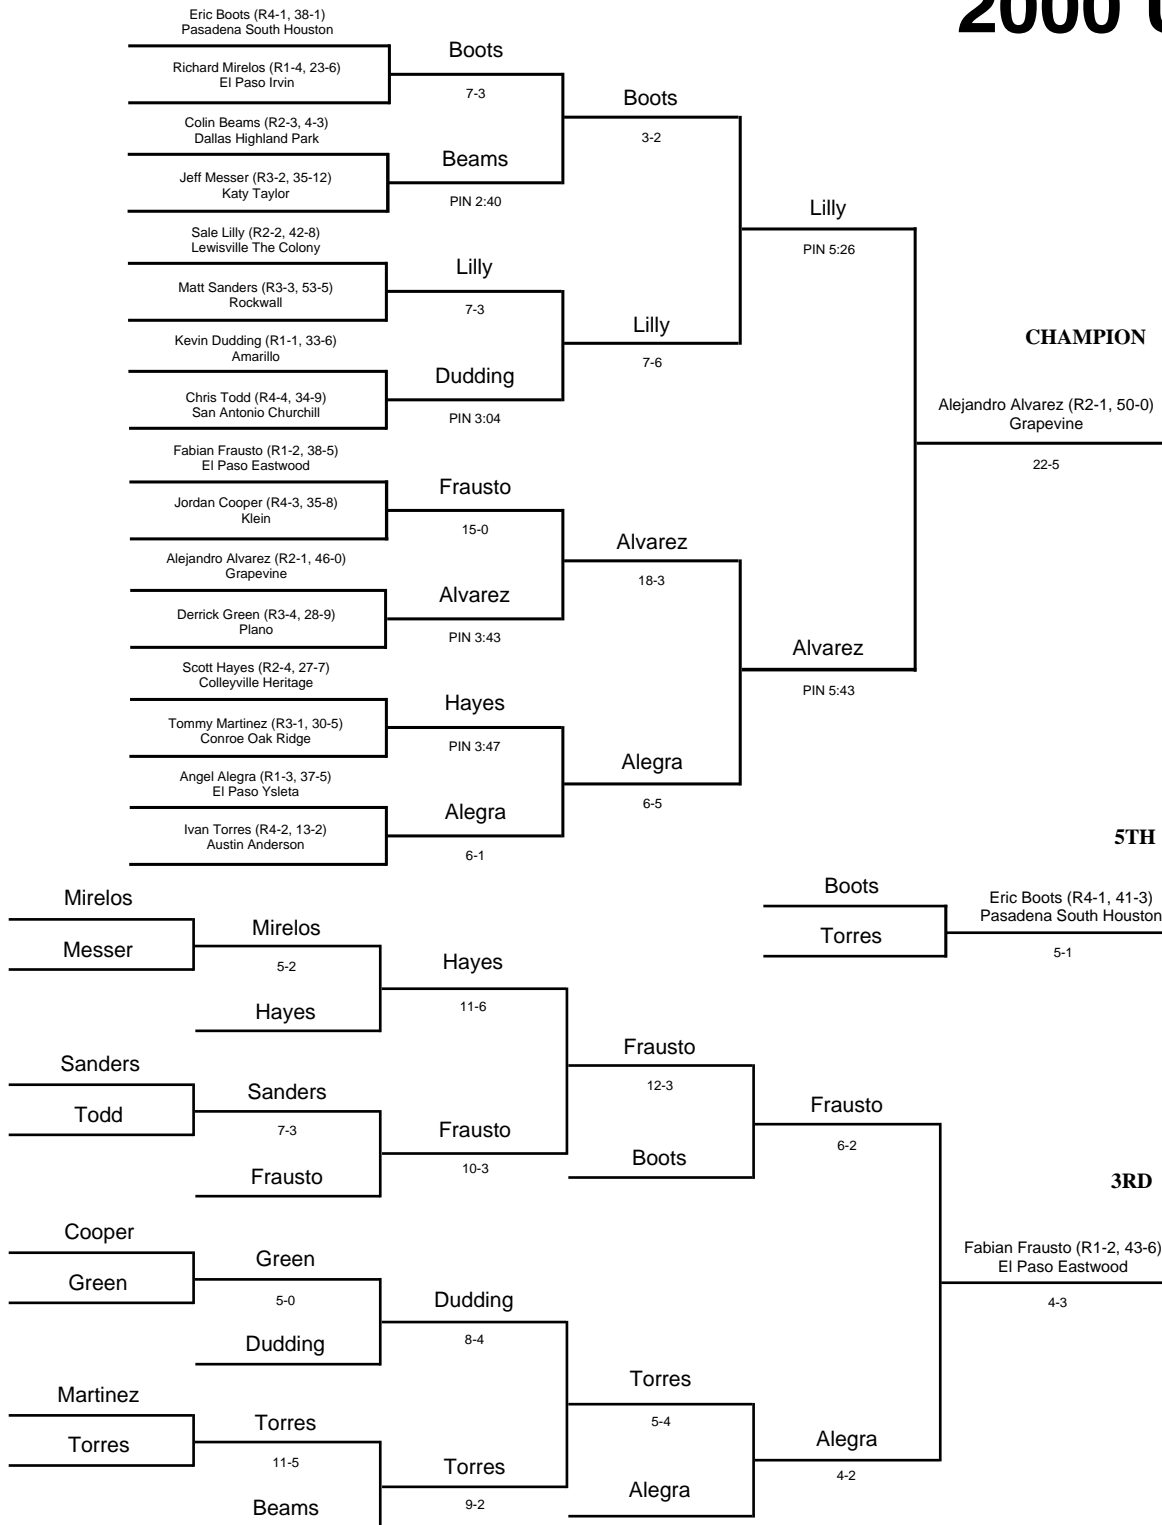

2000 UIL Wrestling State Meet

BOYS - 103 lbs

2000 UIL Wrestling State Meet

BOYS - 112 lbs

2000 UIL Wrestling State Meet

BOYS - 119 lbs

2000 UIL Wrestling State Meet

BOYS - 125 lbs

2000 UIL Wrestling State Meet

BOYS - 130 lbs

CHAMPION

Eric Lane (R2-2, 43-4)
Lewisville Marcus

PIN 2:50

5TH

Paul Hyska (R1-2, 31-11)
El Paso Irvin

6-3