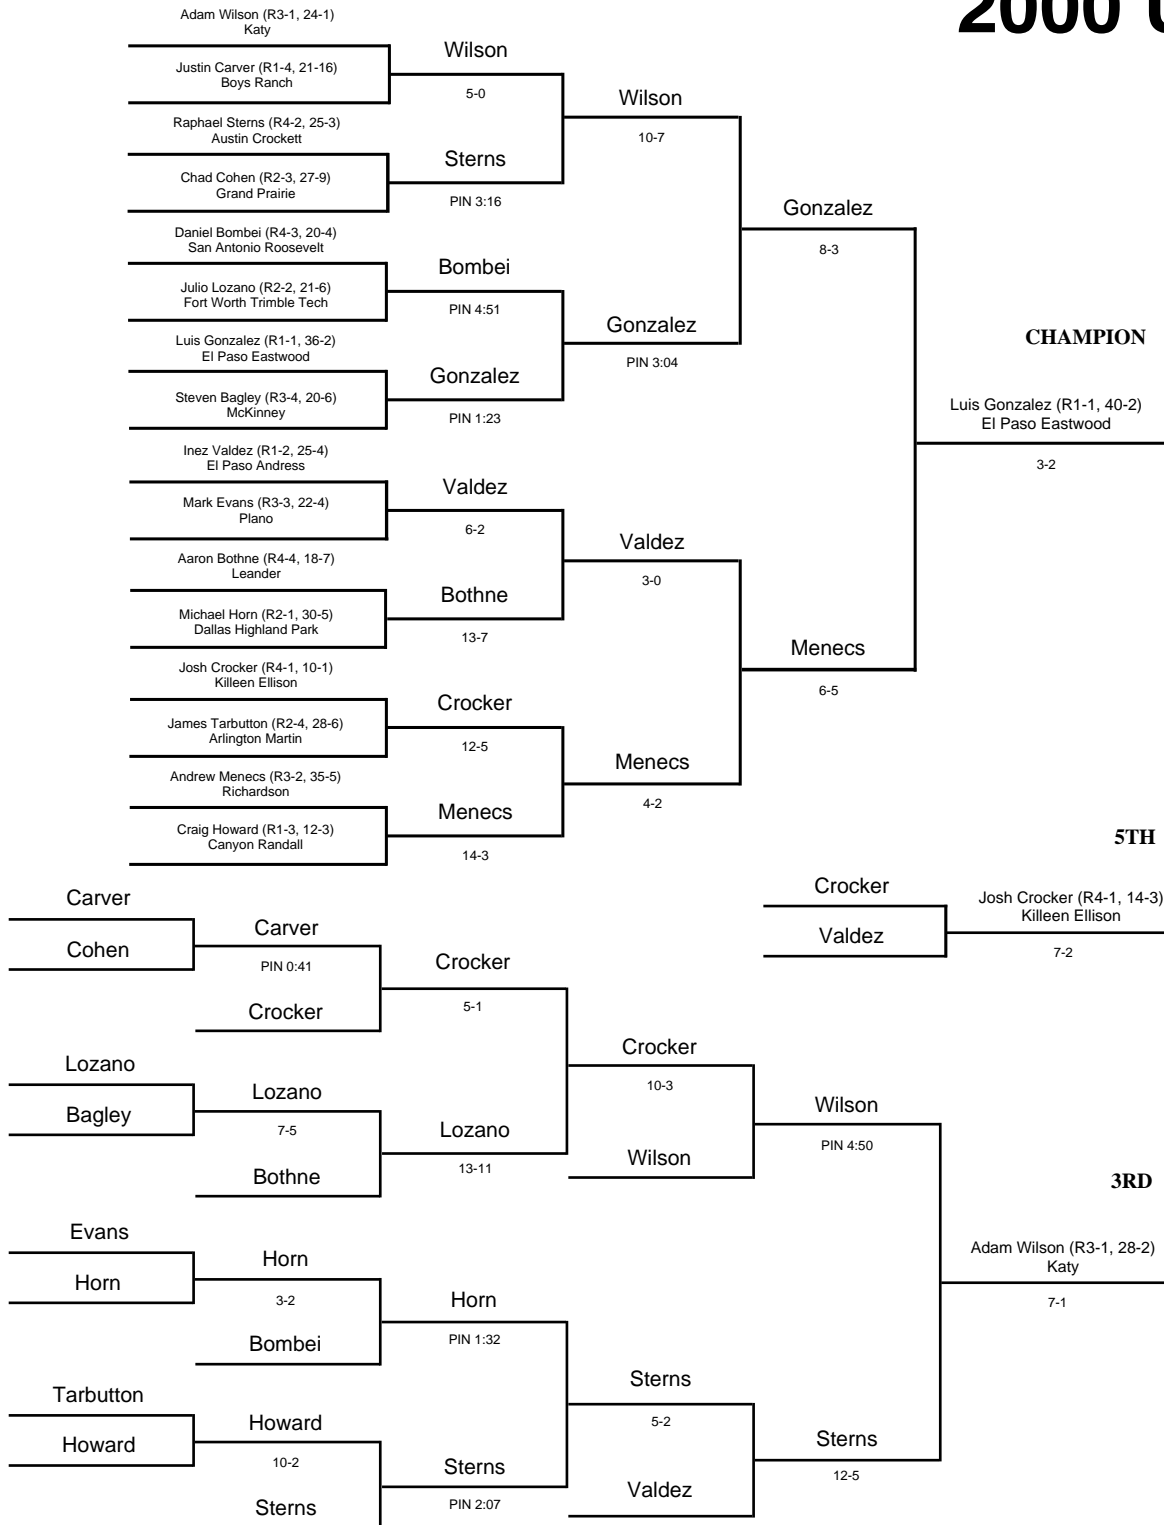

2000 UIL Wrestling State Meet

BOYS - 189 lbs