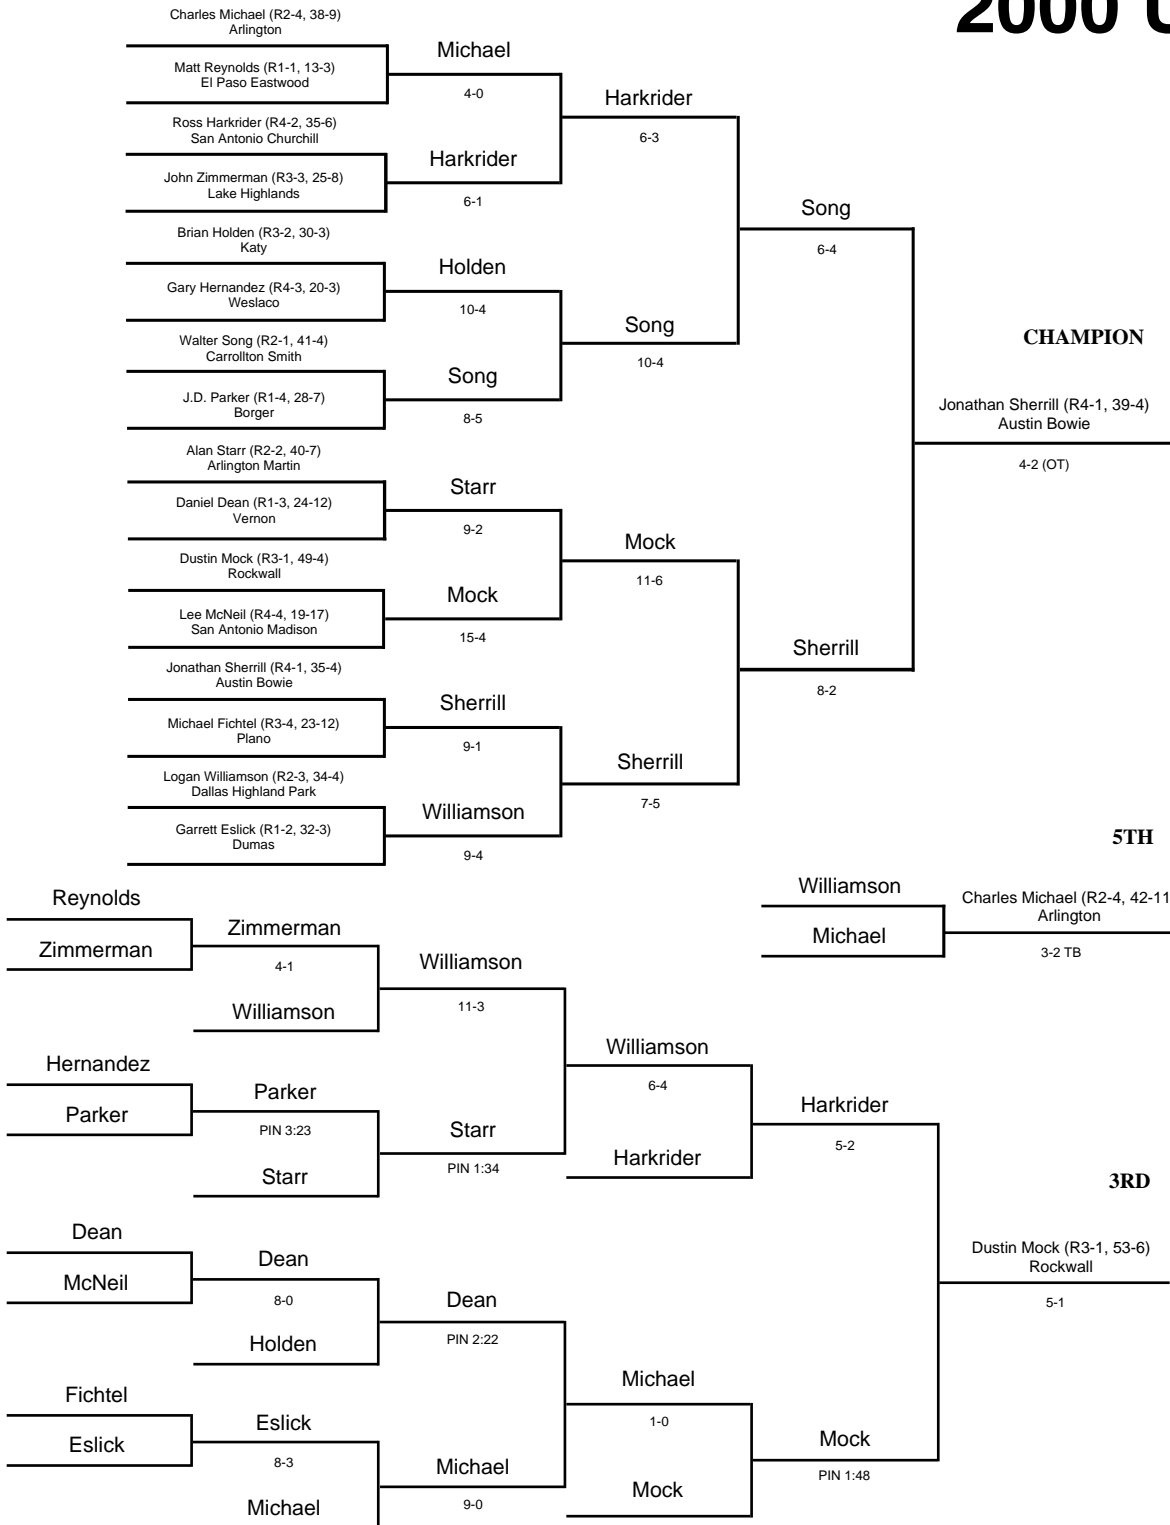

3RD

Eric Erwin (R2-1, 46-7)
Carrollton Smith

18-3

2000 UIL Wrestling State Meet

BOYS - 135 lbs

2000 UIL Wrestling State Meet

BOYS - 140 lbs

2000 UIL Wrestling State Meet