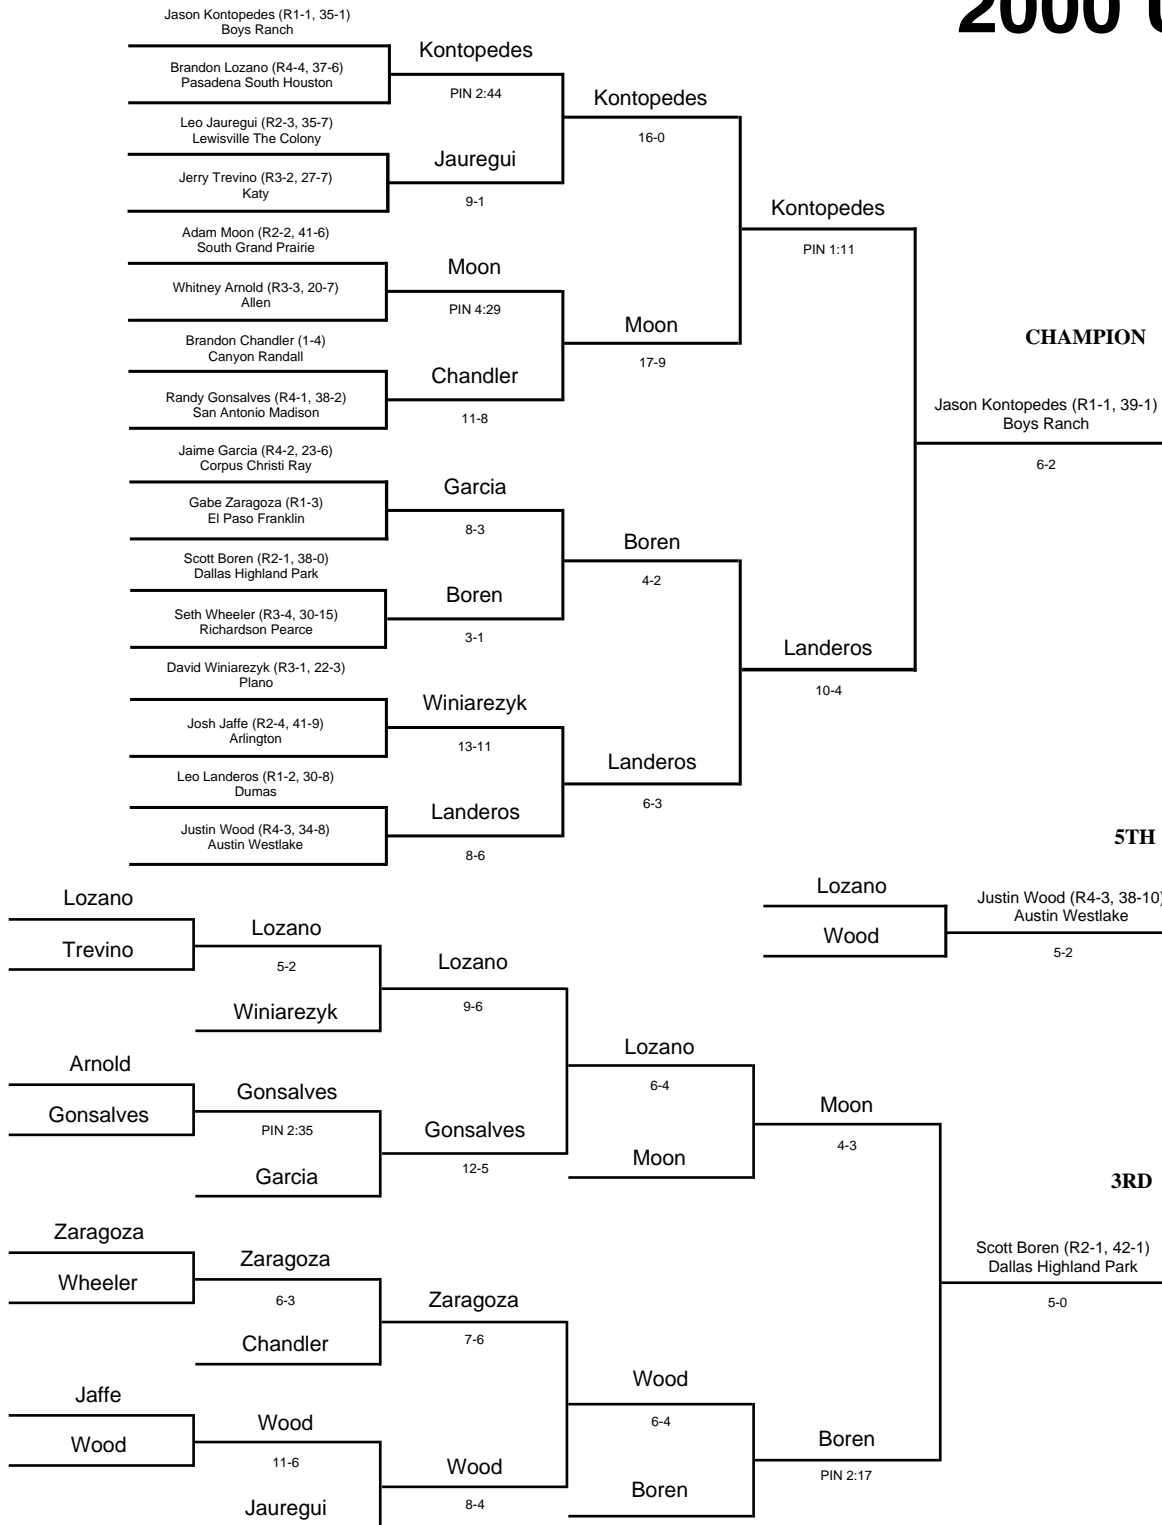

2000 UIL Wrestling State Meet

BOYS - 145 lbs