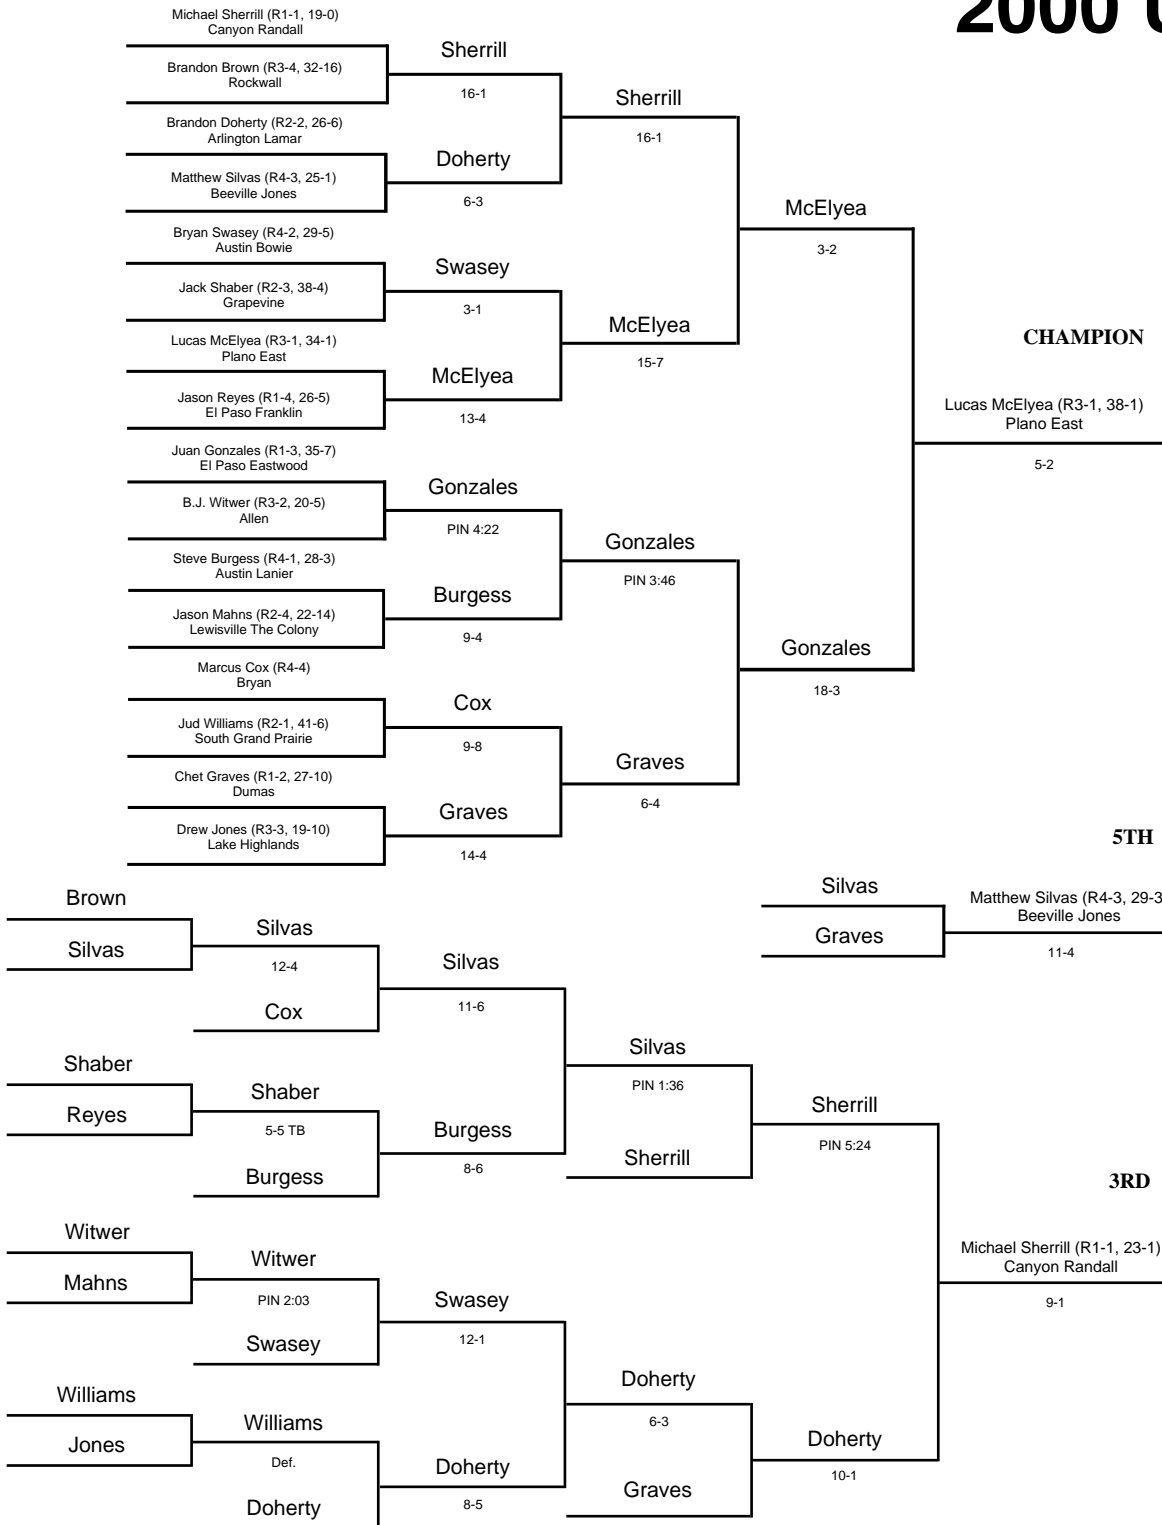

3RD

Eric Erwin (R2-1, 46-7)
Carrollton Smith

18-3

2000 UIL Wrestling State Meet

BOYS - 135 lbs

2000 UIL Wrestling State Meet

BOYS - 140 lbs

2000 UIL Wrestling State Meet