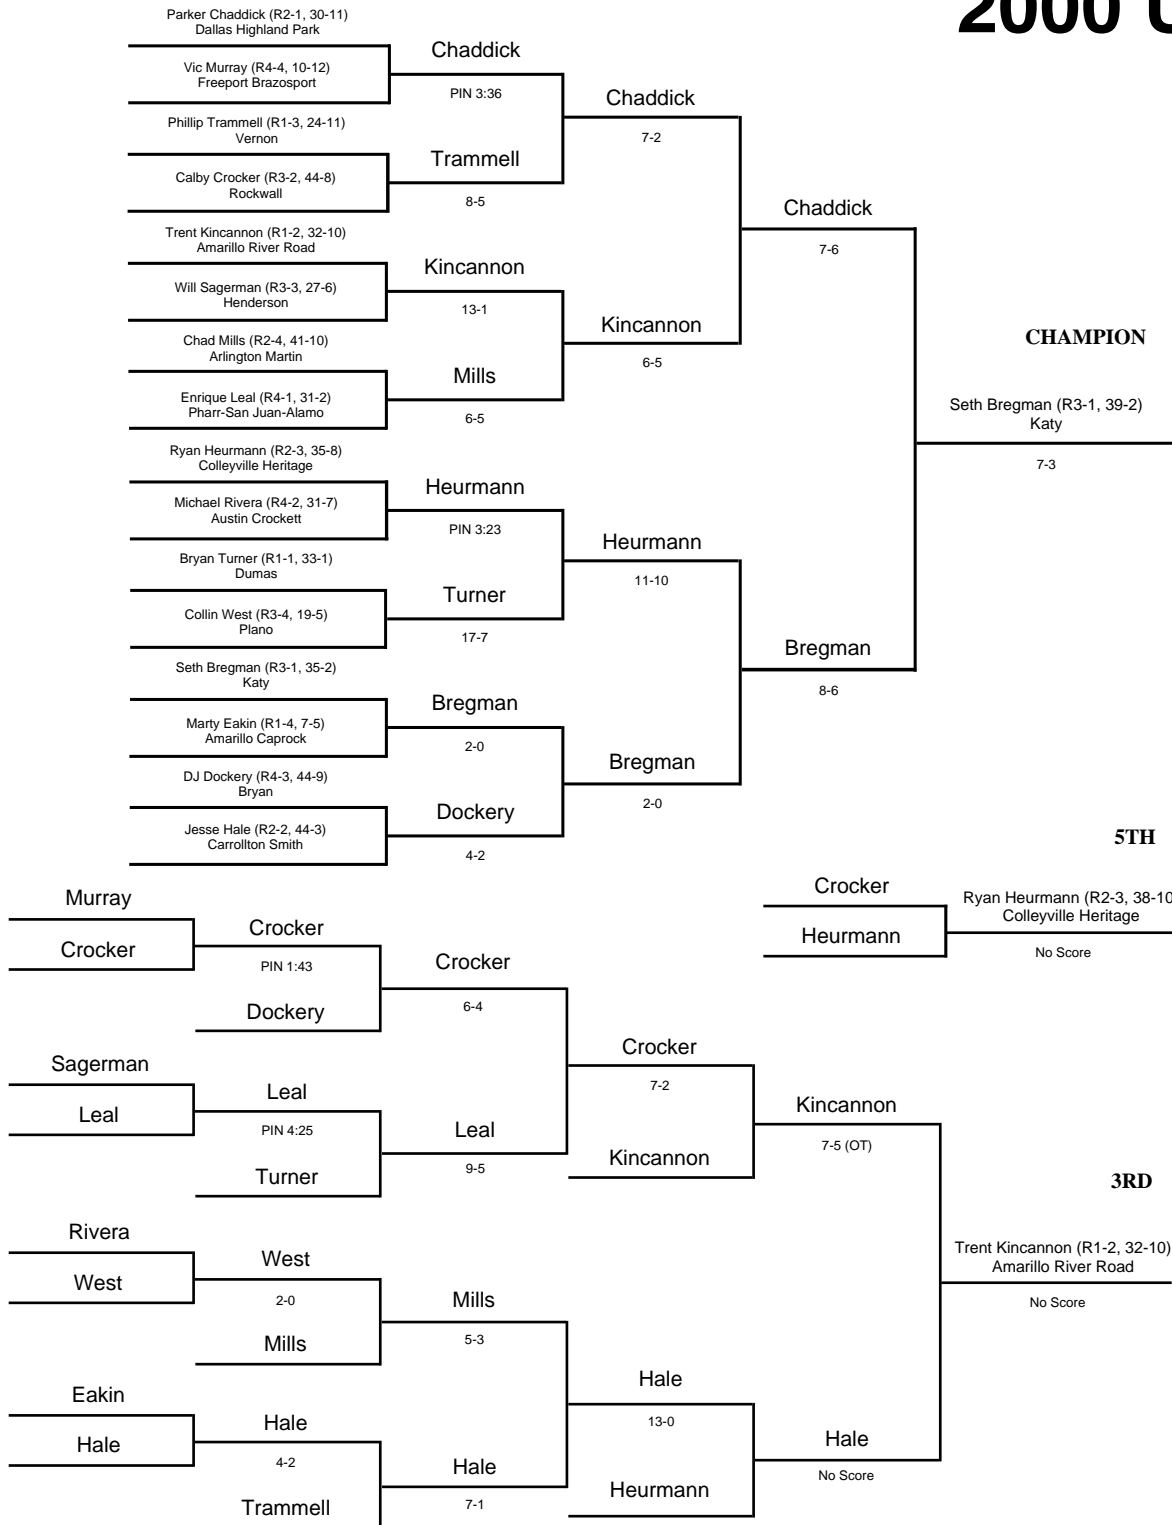

BOYS - 145 lbs

2000 UIL Wrestling State Meet

BOYS - 152 lbs

2000 UIL Wrestling State Meet

BOYS - 160 lbs

2000 UIL Wrestling State Meet

BOYS - 171 lbs

2000 UIL Wrestling State Meet