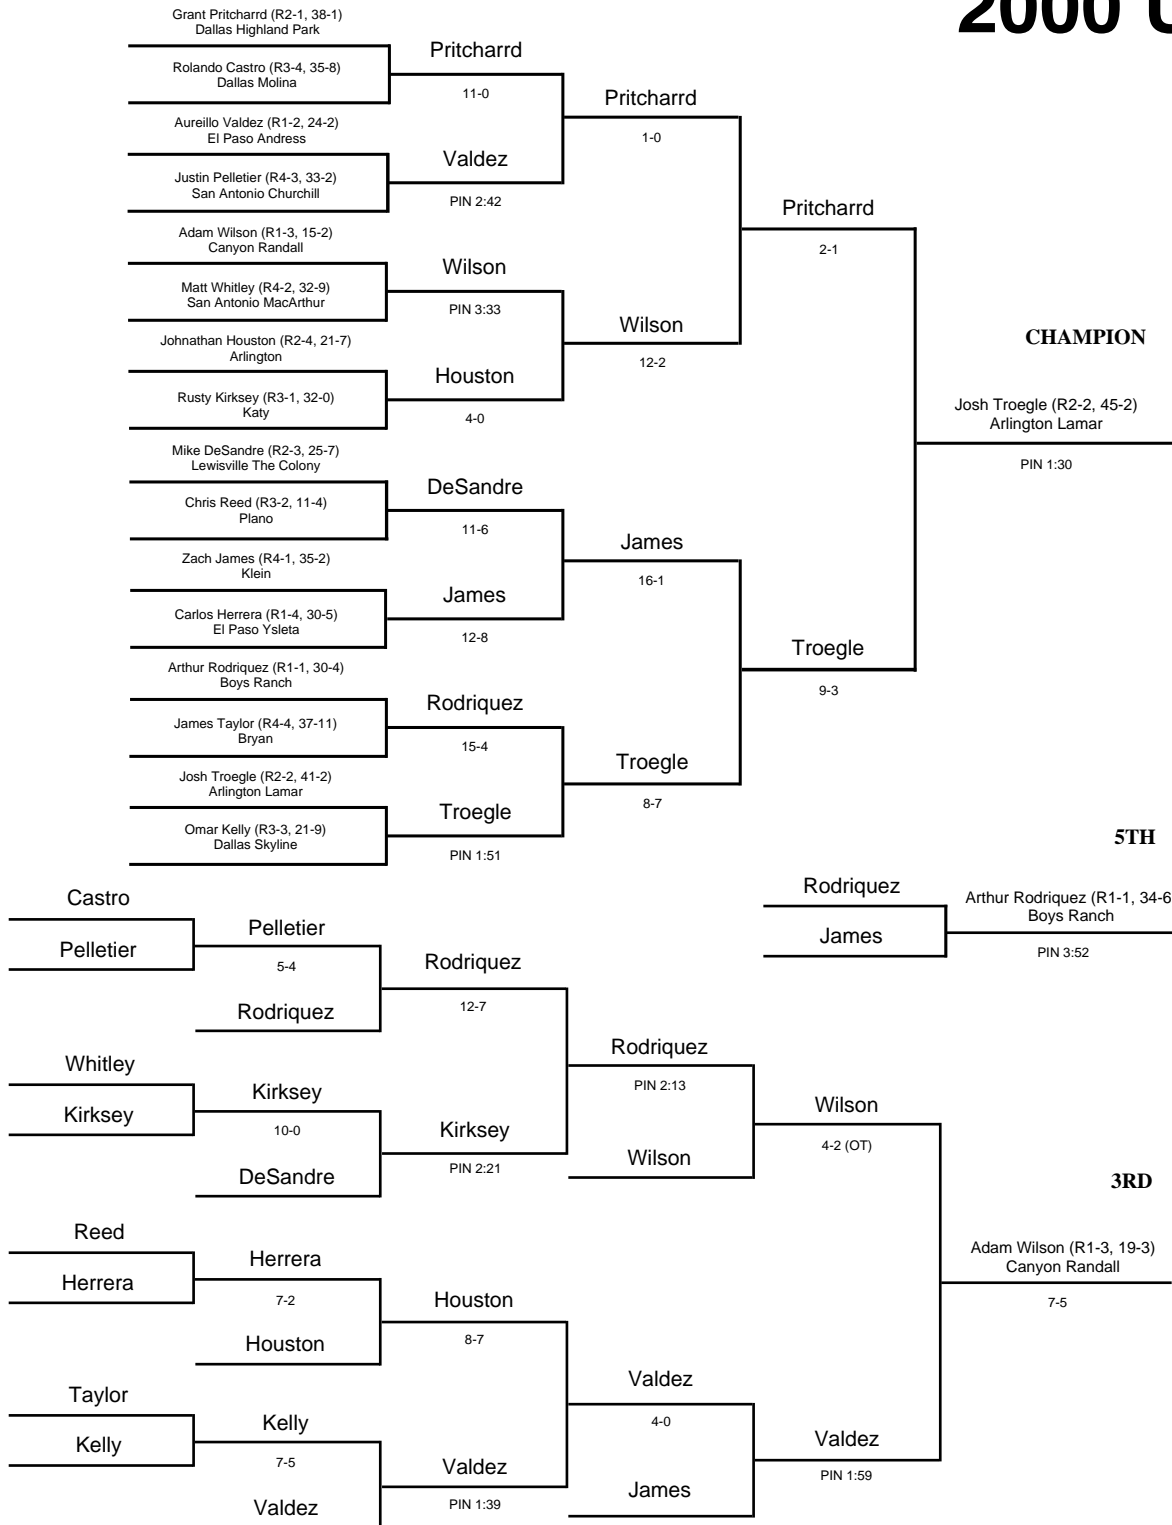

2000 UIL Wrestling State Meet

BOYS - 152 lbs