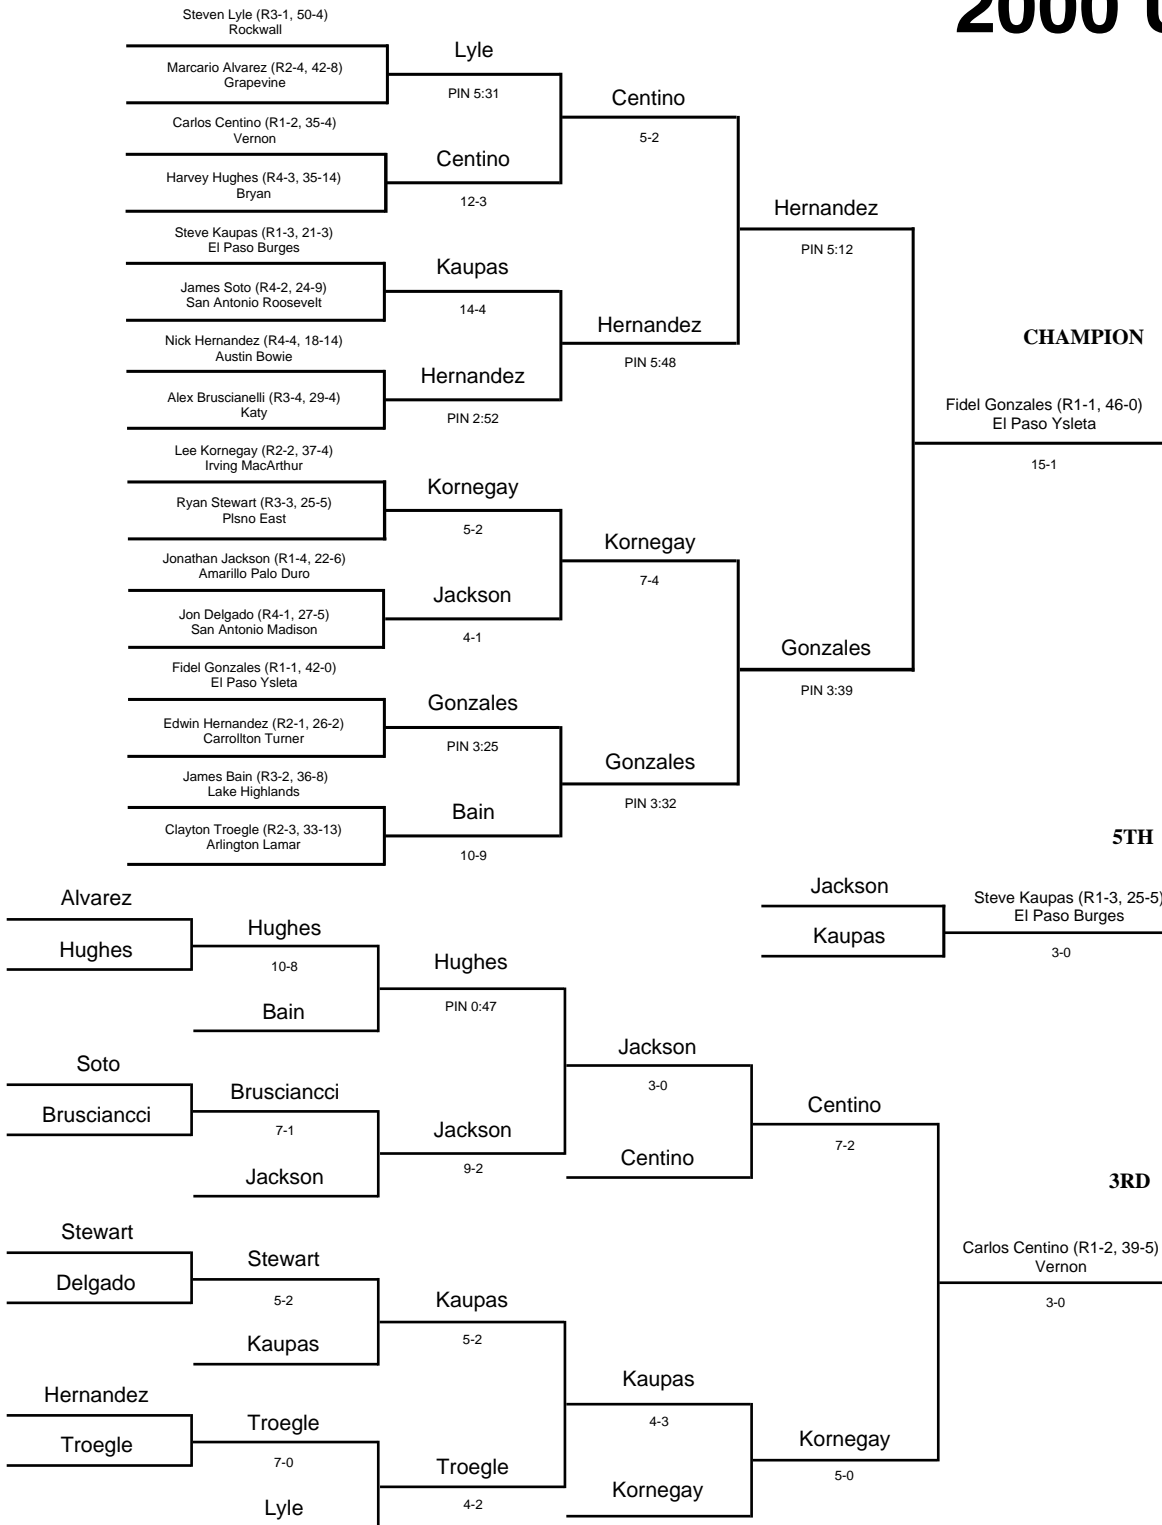

2000 UIL Wrestling State Meet

BOYS - 103 lbs

2000 UIL Wrestling State Meet

BOYS - 112 lbs

2000 UIL Wrestling State Meet

BOYS - 119 lbs

2000 UIL Wrestling State Meet

BOYS - 125 lbs

2000 UIL Wrestling State Meet

BOYS - 130 lbs

CHAMPION

Eric Lane (R2-2, 43-4)
Lewisville Marcus

PIN 2:50

5TH

Paul Hyska (R1-2, 31-11)
El Paso Irvin

6-3