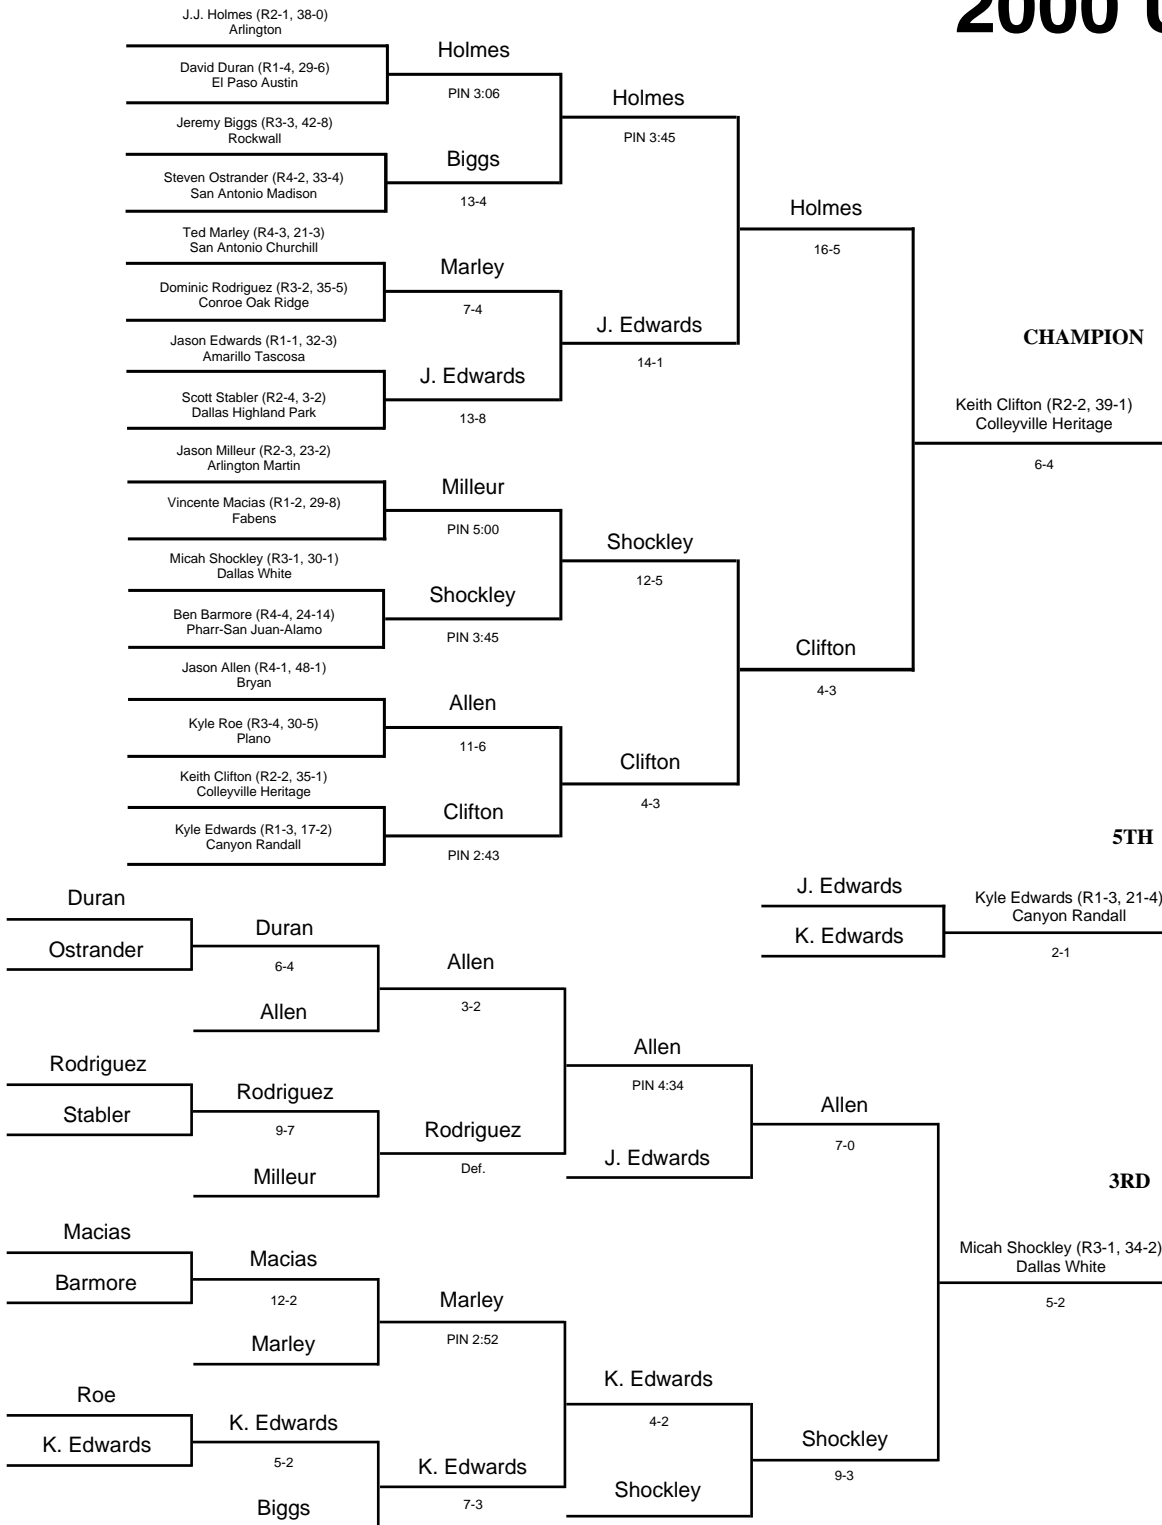

BOYS - 145 lbs

2000 UIL Wrestling State Meet

BOYS - 152 lbs

2000 UIL Wrestling State Meet

BOYS - 160 lbs

2000 UIL Wrestling State Meet

BOYS - 171 lbs

2000 UIL Wrestling State Meet