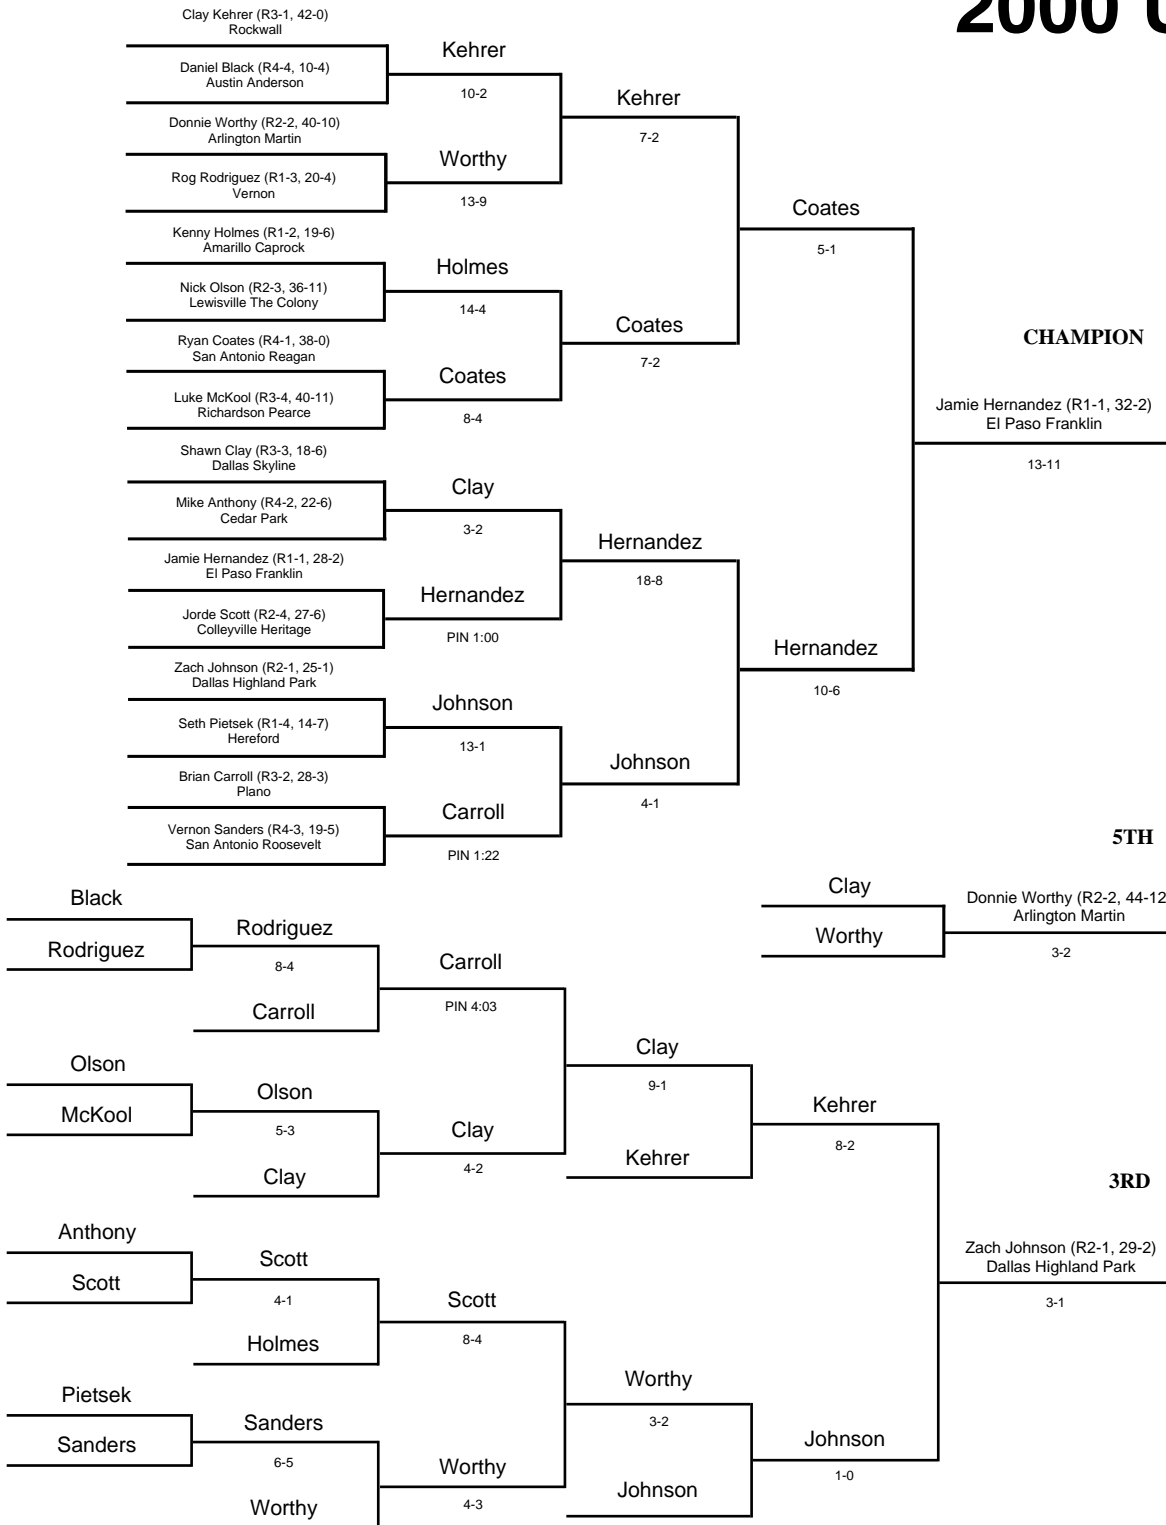

2000 UIL Wrestling State Meet

BOYS - 180 lbs