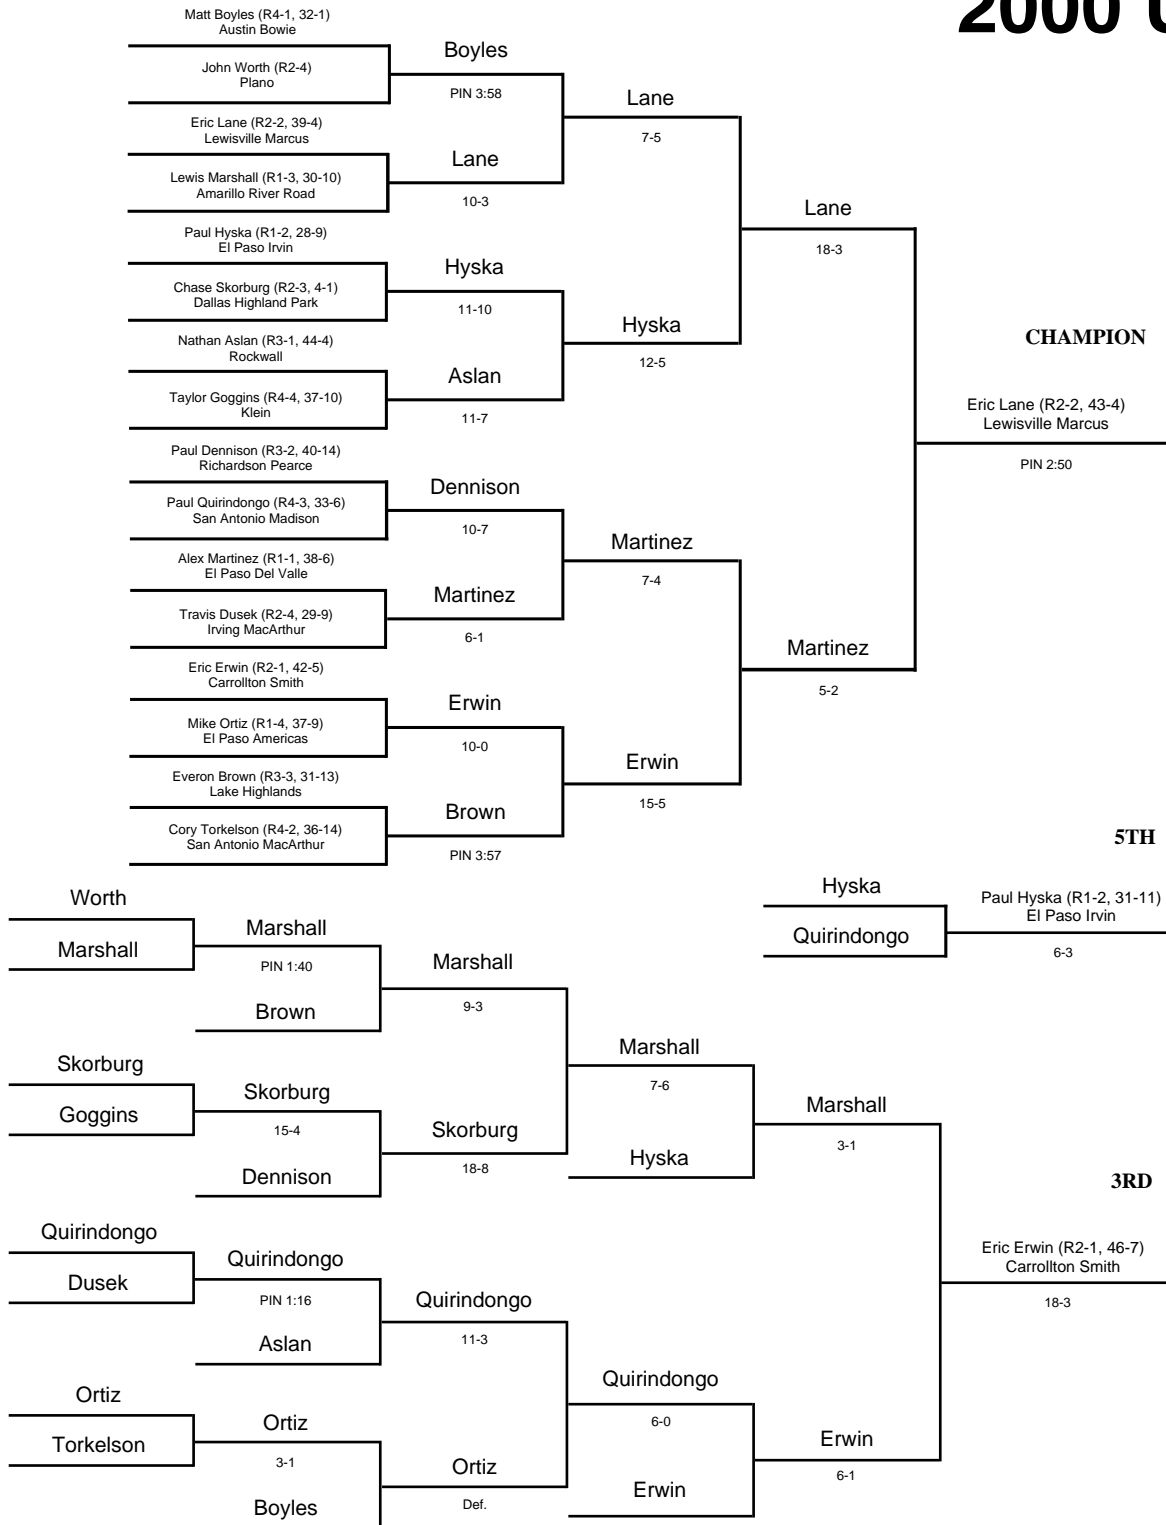

2000 UIL Wrestling State Meet

BOYS - 103 lbs

2000 UIL Wrestling State Meet

BOYS - 112 lbs

2000 UIL Wrestling State Meet

BOYS - 119 lbs

2000 UIL Wrestling State Meet

BOYS - 125 lbs

2000 UIL Wrestling State Meet

BOYS - 130 lbs

CHAMPION

Eric Lane (R2-2, 43-4)
Lewisville Marcus

PIN 2:50

5TH

Paul Hyska (R1-2, 31-11)
El Paso Irvin

6-3