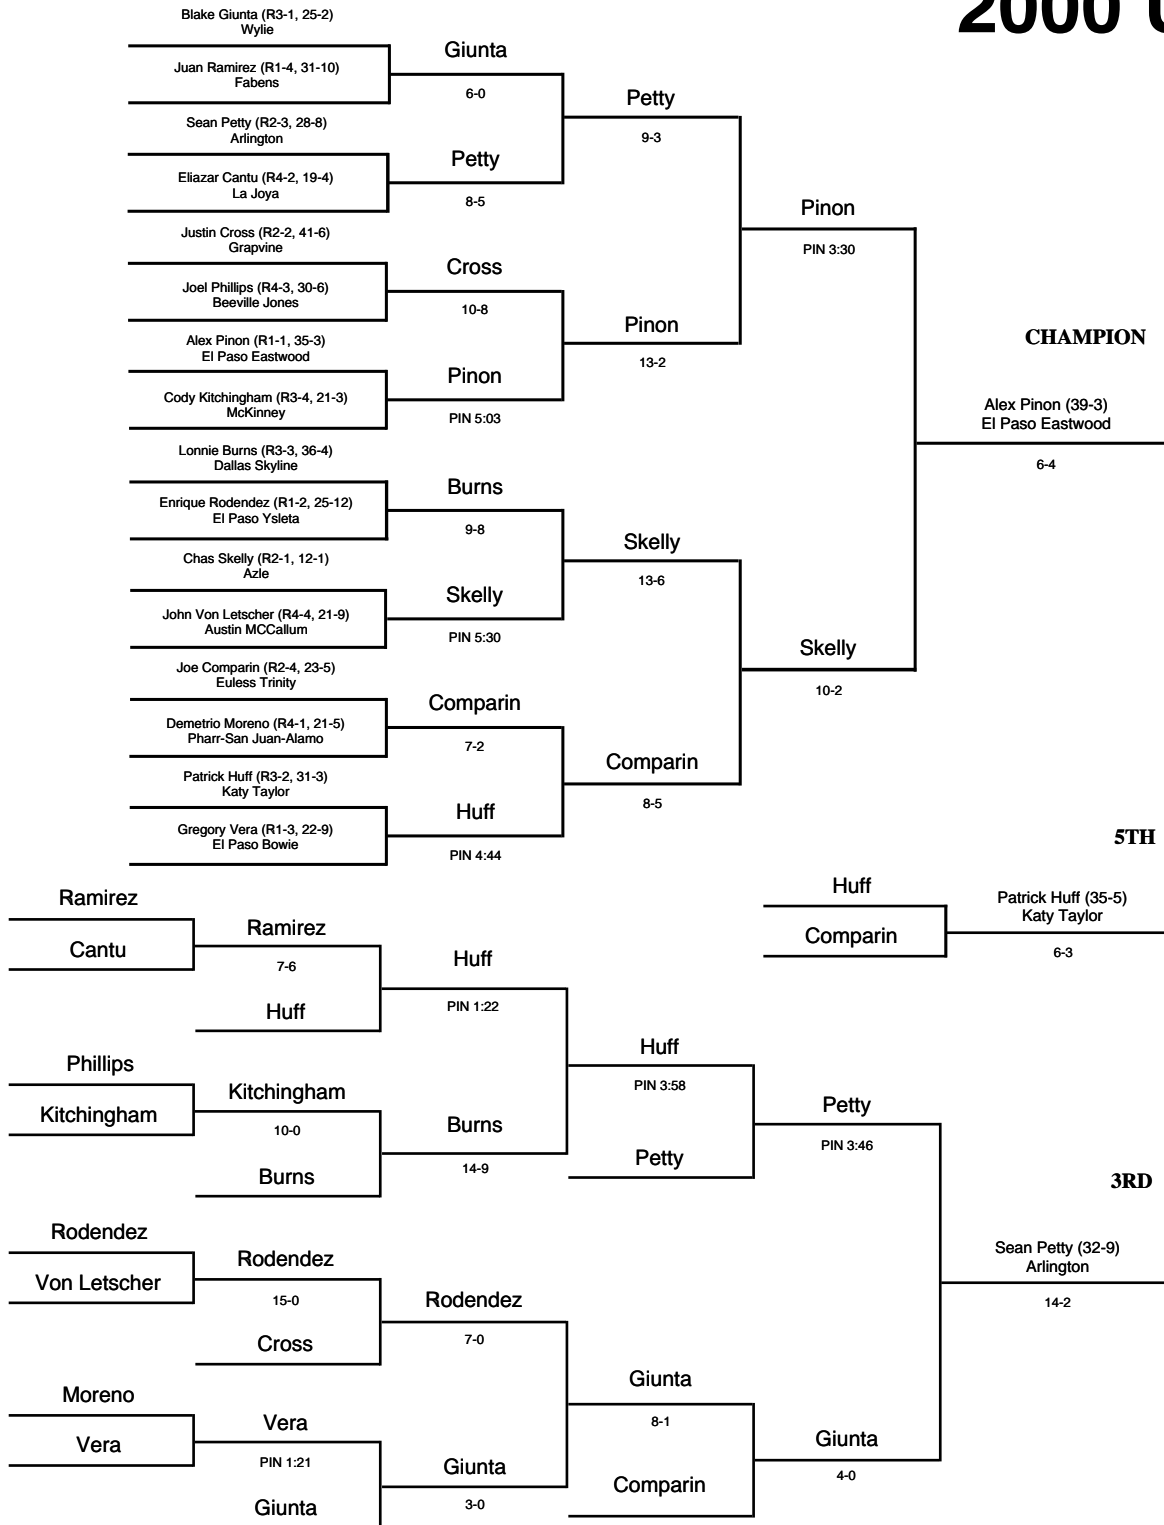

2000 UIL Wrestling State Meet

BOYS - 103 lbs

2000 UIL Wrestling State Meet

BOYS - 112 lbs

2000 UIL Wrestling State Meet

BOYS - 119 lbs

2000 UIL Wrestling State Meet

BOYS - 125 lbs

2000 UIL Wrestling State Meet

BOYS - 130 lbs

CHAMPION

Eric Lane (R2-2, 43-4)
Lewisville Marcus

PIN 2:50

5TH

Paul Hyska (R1-2, 31-11)
El Paso Irvin

6-3