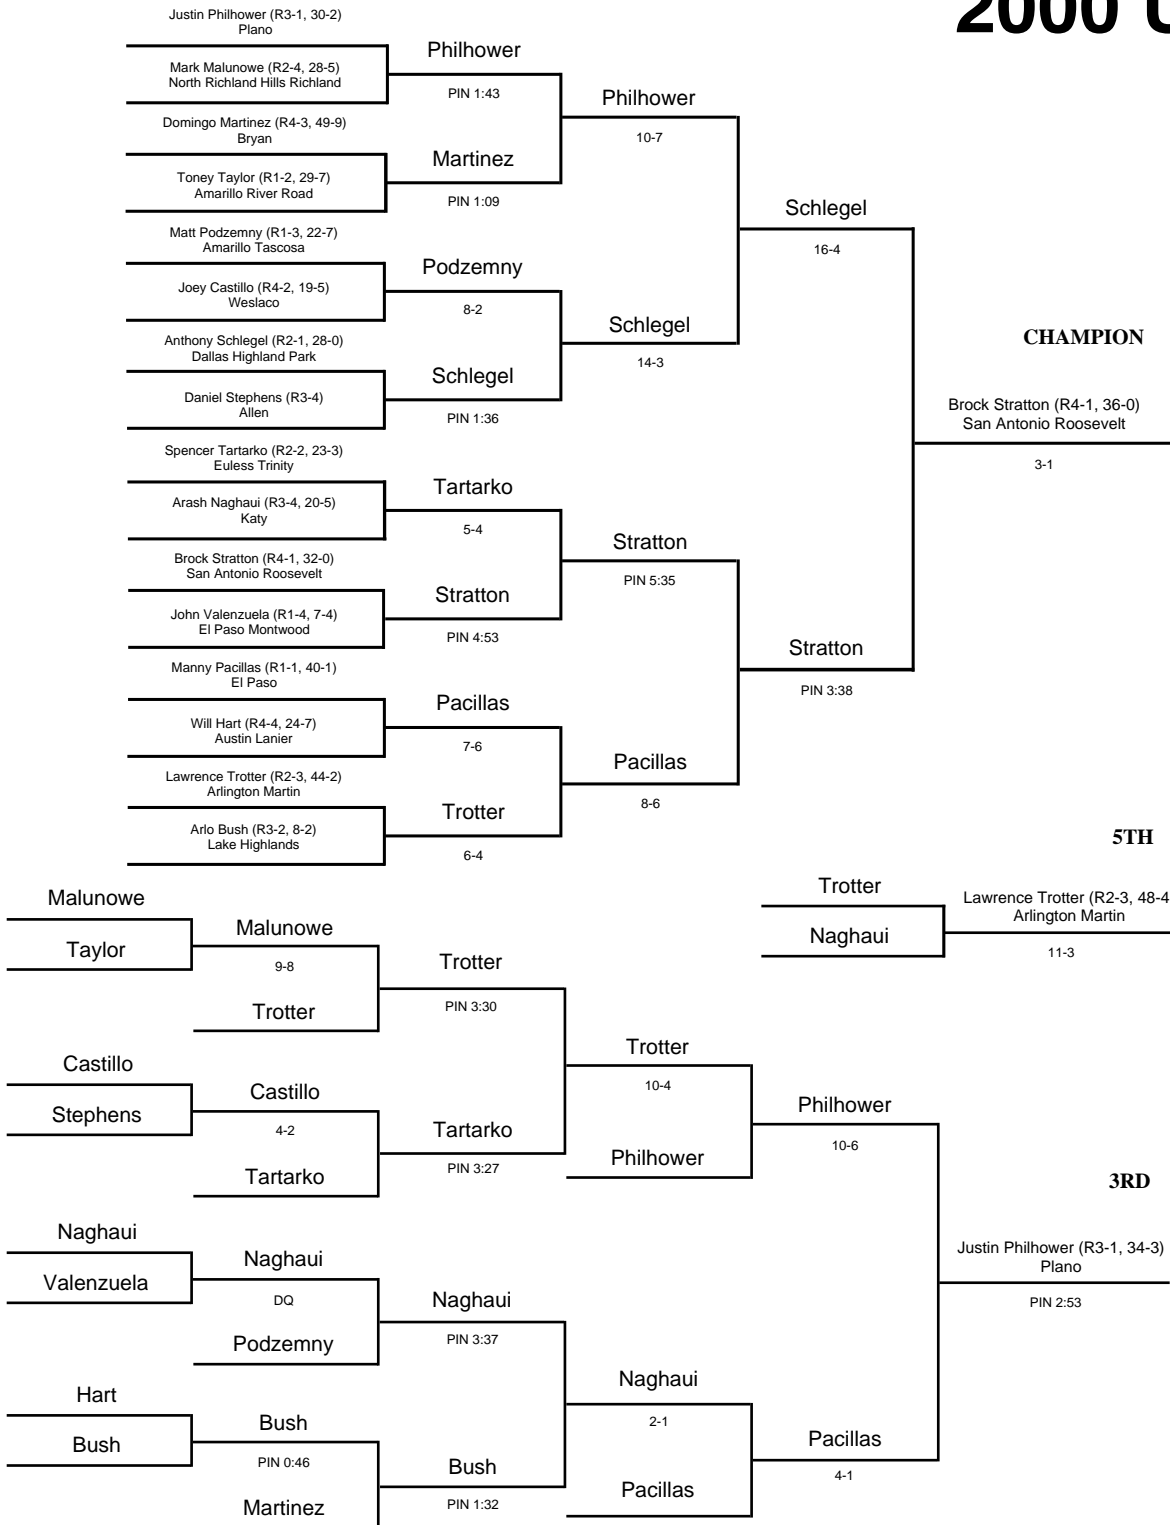

BOYS - 180 lbs

2000 UIL Wrestling State Meet

BOYS - 189 lbs

2000 UIL Wrestling State Meet

BOYS - 215 lbs

2000 UIL Wrestling State Meet

BOYS - 275 lbs