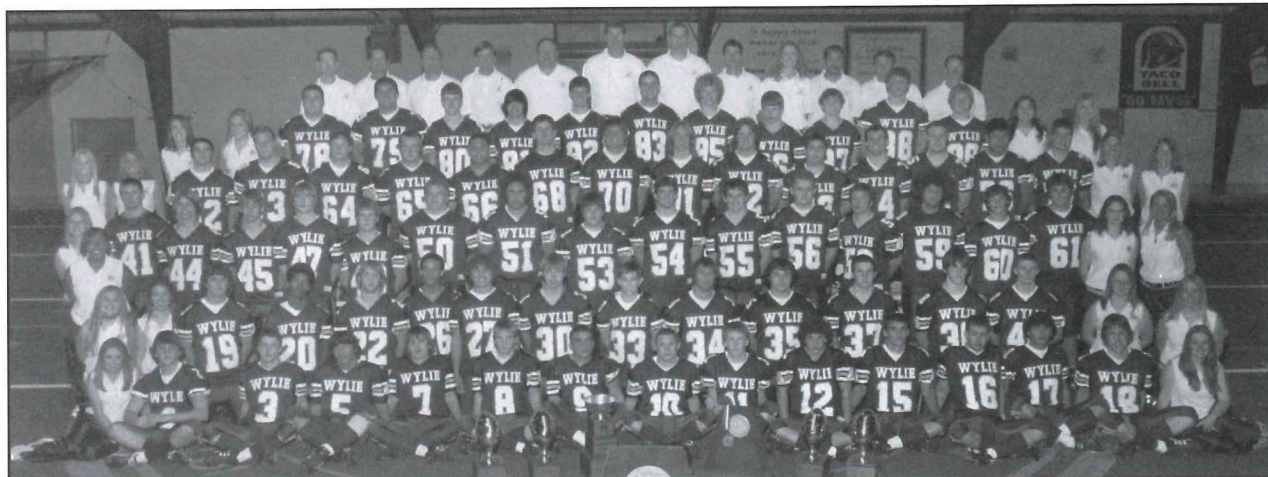

# Football 3A Division I

Members of the Conference 3A Division 1 State Champion Abilene Wylie football team include: (front row) Chelsea Mathis, Trent Morris, Bryan Powell, John Sugay, Jacob Atkins, Aaron Edgar, Mason Yarbrough, Chase Browning, Cody Howdeshell, Paden McKinney, Stetson Taylor, Scott Casselberry, Taylor Rand, Case Keenum, Kim Hancock; (2<sup>nd</sup> row) Paige Farmer, Natalie Morrison, Aaron Forbis-Stokes, Gary Edwards, Jared Scott, Josh Davis, Austin Sayre, Tim Hibler, Kyle Massey, Chad Copeland, Jacob Jennings, Landon Morrow, Blake Merriman, Adam Morrow, Kerri Williams, Courtney Harbin; (3<sup>rd</sup> row) Courtney Correll, Khrystin Nichols, Josh Poorman, Mike Kiger, Tyson Couch, Brady Bounds, Brad Gailley, Levi Wolfe, Riley Whitaker, Cody Ramos, Jared Robertson, Randy Beaird, Sean Brady, Cody Mabe, Britton Barbee, Cody Kirk, Brad Thommason, Stephanie Holland, Lacey Wunderlich; (4<sup>th</sup> row) Jackie Todd, Darby Beal, Brian Ivy, Dana Miller, Clint Corbin, John Hoyng, Abel Delacruz, Clay Selby, Colt Johnson, Cody Smart, Brad Beam, Trey Downey, Cam Browne, Jon Patty, Luis Gonzalez, Tyler Driskill, Dakota Sandifer, Beth Motsinger; (5<sup>th</sup> row) Toni Phelps, Kasi Huskey, Sam Edison, Tyler Crump, Chris Collum, Bennett Simpson, Clark Channell, Josh Archer, Zach Taylor, Jeff Lafrance, Jordan Light, Haskell Hall, Spencer Davis, Meggan Musgrave, Alyssa Mattson; (back row) Russell Perkins, Terry Barrington, Darell Daily, Kelly Smith, Kerry Hibbitts, Hugh Sandifer, Greg Ruffin, Clay Martin, Laura Lane, Joey Rodriguez, Eddie Lang, Jeff Crider.