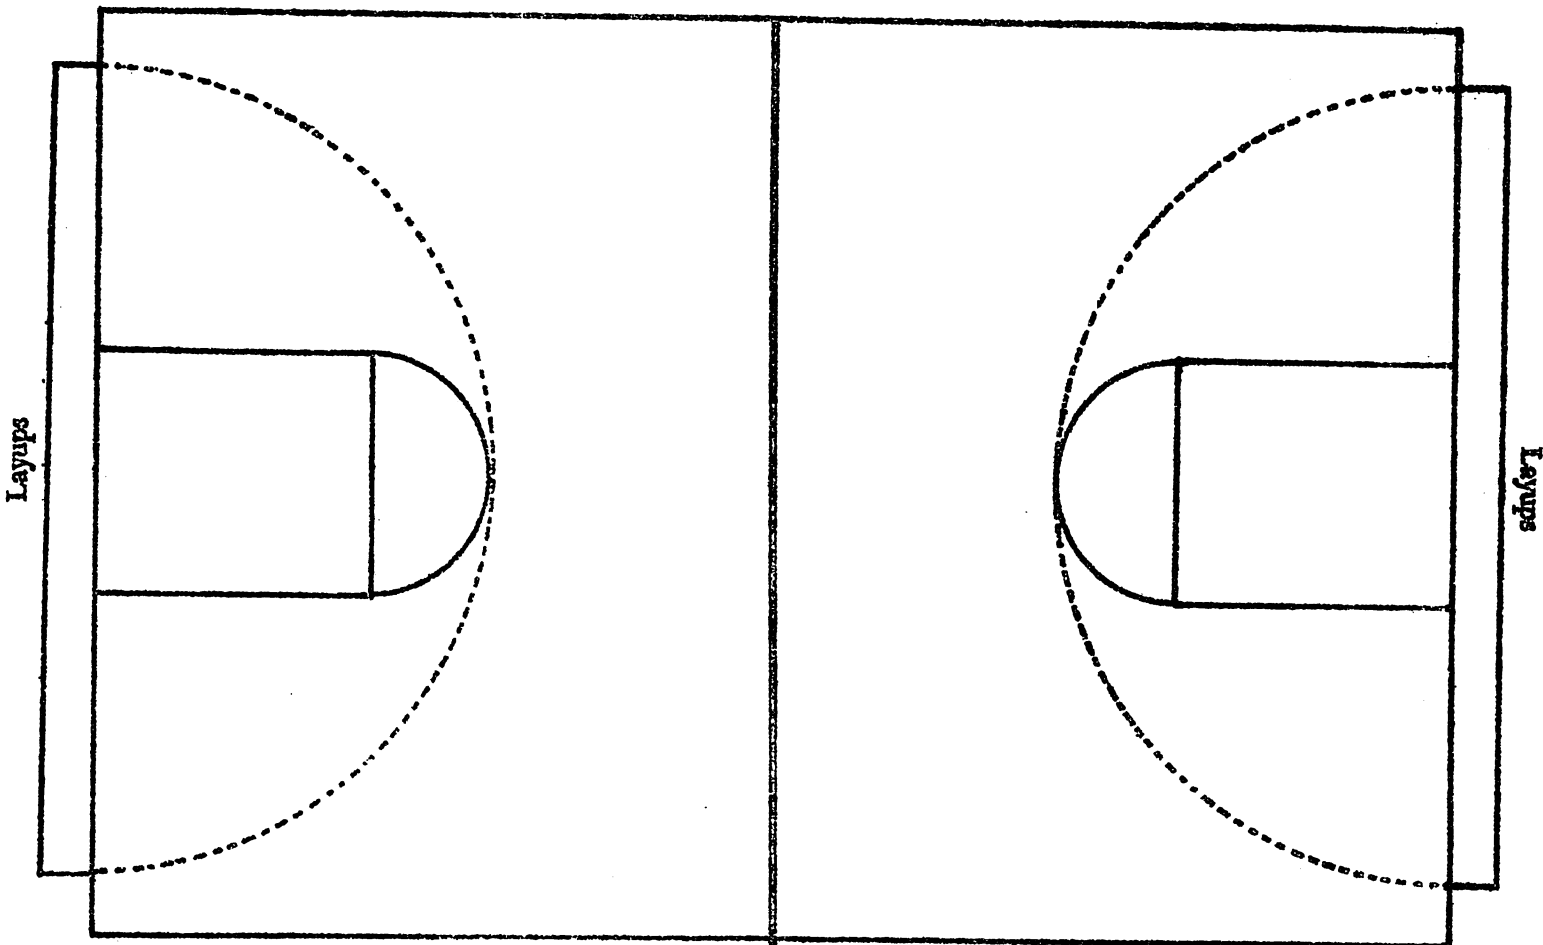

Game No. 5 CLASS AA SEMIFINAL

Game: Midway vs. Calallen Site: Gregory Gym - Austin Date: March 14, 1960 ~~Half~~ Final

Midway	fg-fga	ft-fsa	reb	pf	tp
McKethan, Sharron, f	6-18	3-9	4	3	15
McKethan, Jane, f	9-18	3-5	6	3	21
Wilson, Rene, f	11-15	1-1	6	1	23
Graves, Pam, f	0-1	0-1	1	0	0
Curtis, Carol, f	0-1	0-1	0	0	0
Gentle, Charlotte, F	0-0	0-1	0	0	0
Davis, Teresa, g			1	3	
Anderson, Amy, g			4	3	
Ochoa, Patty, g			2	1	
Olson, Bonnie, g			5	0	
Hyman, Virginia, g			0	0	
Robinson, Kathy, g			0	1	
Team			8		
Totals	26-53	7-18	37	12	59
Percent	49.1	38.9			