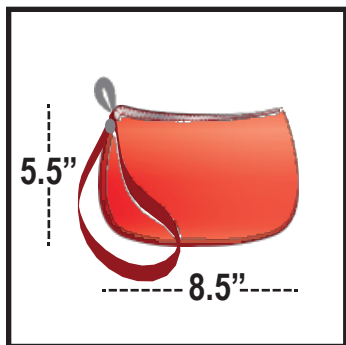

ALAMODOME CLEAR BAG POLICY

To provide a safer environment for the public and in order to expedite fan entry into the Alamodome, we have implemented a Clear Bag Policy (very similar to the NFL Clear Bag policy) that limits the size and type of bags that may be brought into the Alamodome.

Approved Bags

Bags smaller than
5.5" x 8.5"

Clear Bag smaller than
12" x 6" x 12"

1-Gallon Plastic
Freezer Bag

Medically Necessary
and Diaper Bags*

Bags not allowed into Alamodome

Backpack

Camera Case