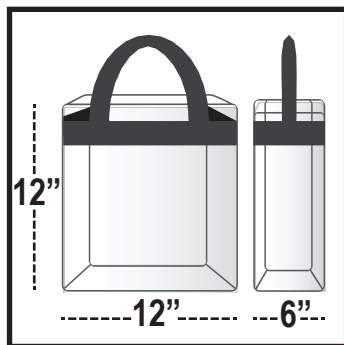

ALAMODOME CLEAR BAG POLICY

To provide a safer environment for the public and in order to expedite fan entry into the Alamodome, we have implemented a Clear Bag Policy (very similar to the NFL Clear Bag policy) that limits the size and type of bags that may be brought into the Alamodome.

Approved Bags

Bags smaller than
5.5" x 8.5"

Clear Bag smaller than
12" x 6" x 12"

1-Gallon Plastic
Freezer Bag

Medically Necessary
and Diaper Bags*

Bags not allowed into Alamodome

Backpack

Camera Case