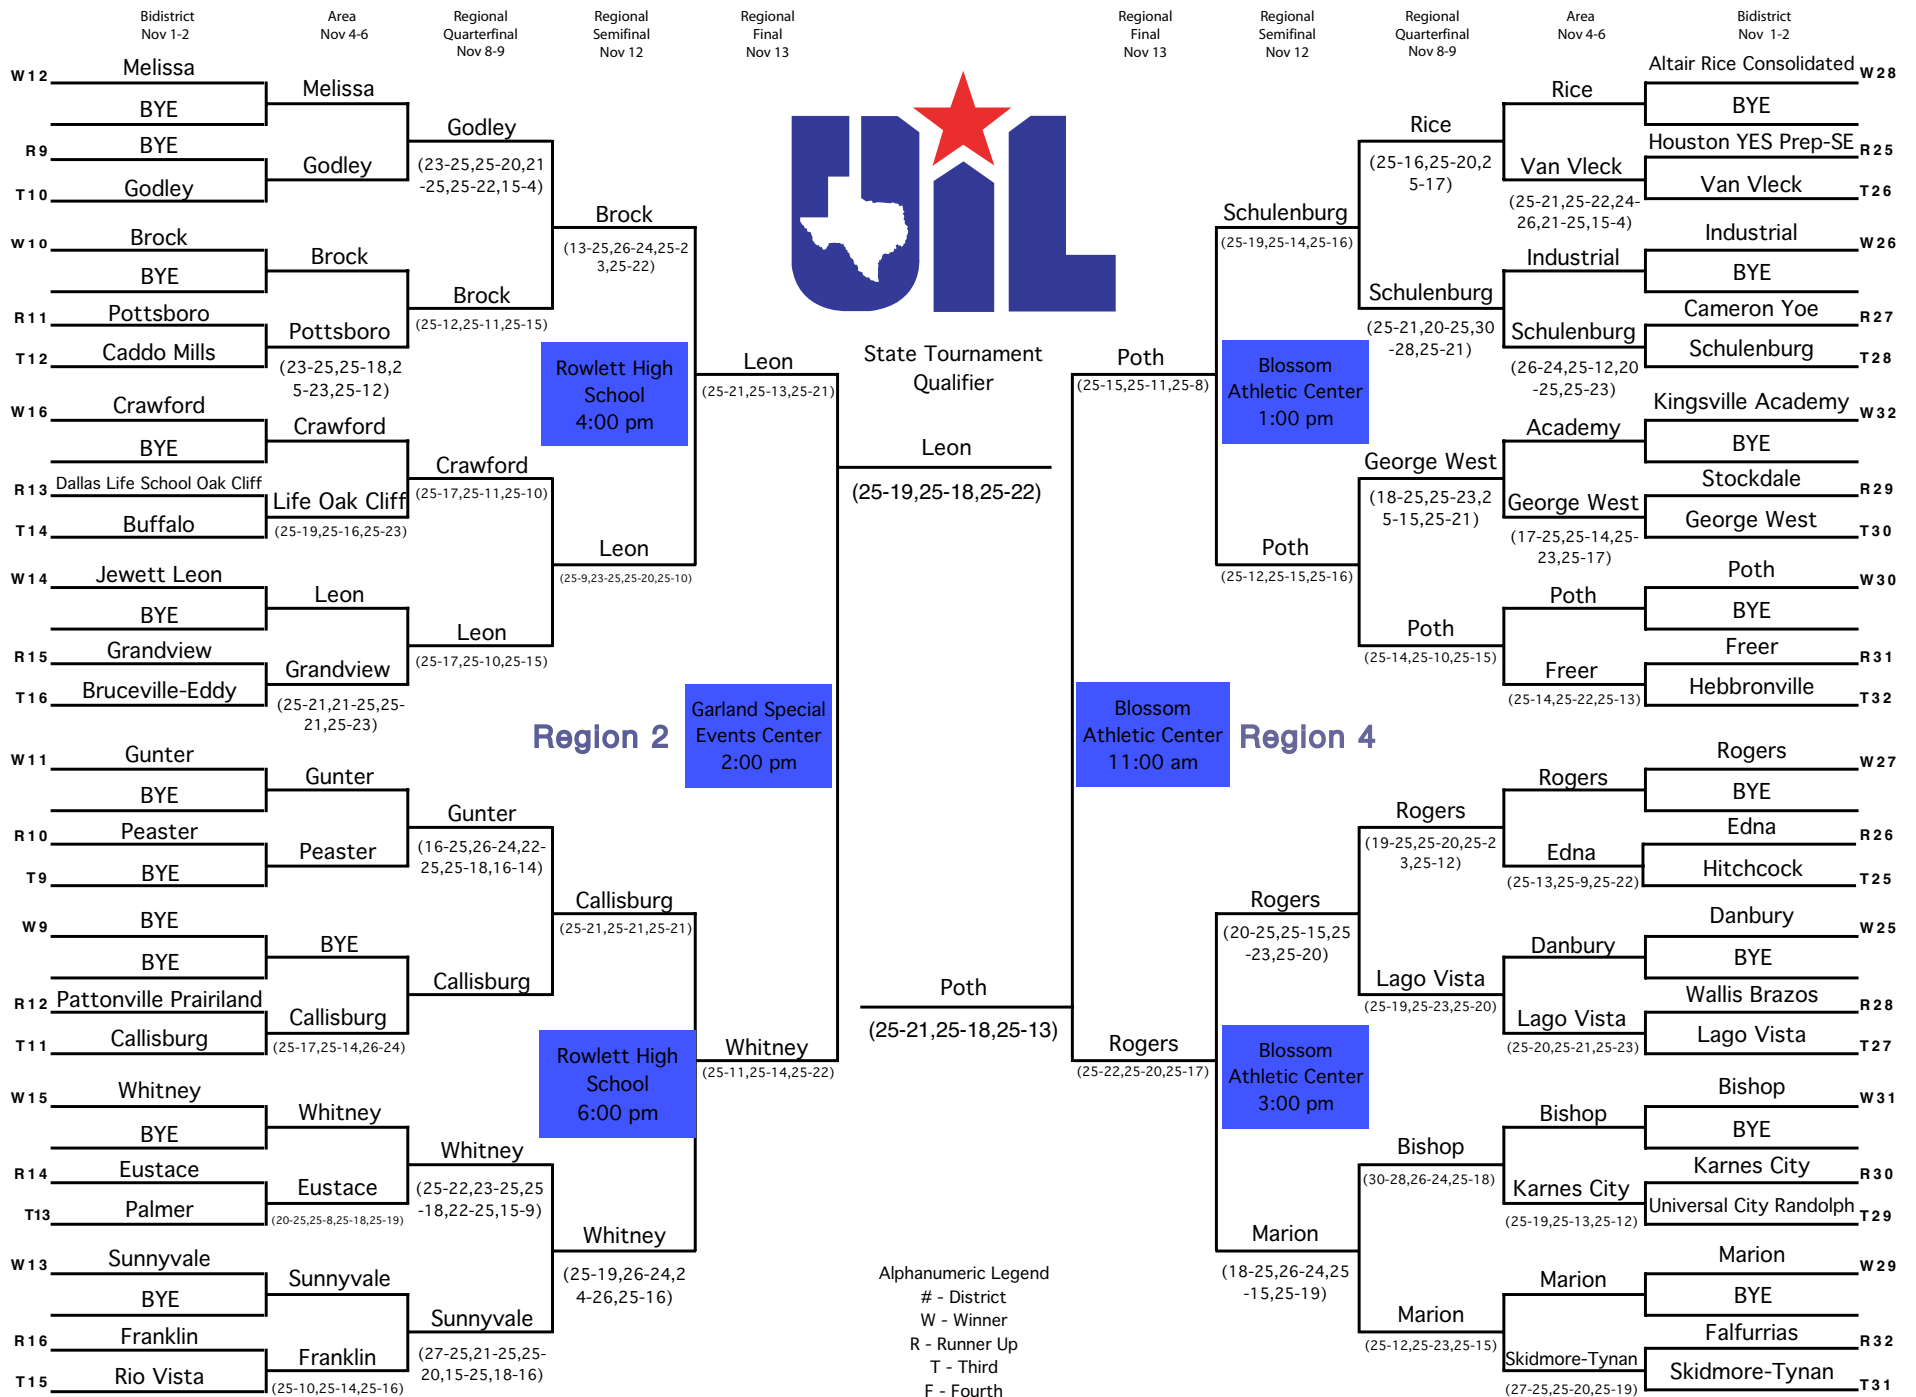

2010 Volleyball Conference 2A

Alphanumeric Legend
 # - District
 W - Winner
 R - Runner Up
 T - Third
 F - Fourth

2010 Volleyball Conference 2A

Region 2

Region 4

Alphanumeric Legend
 # - District
 W - Winner
 R - Runner Up
 T - Third
 F - Fourth