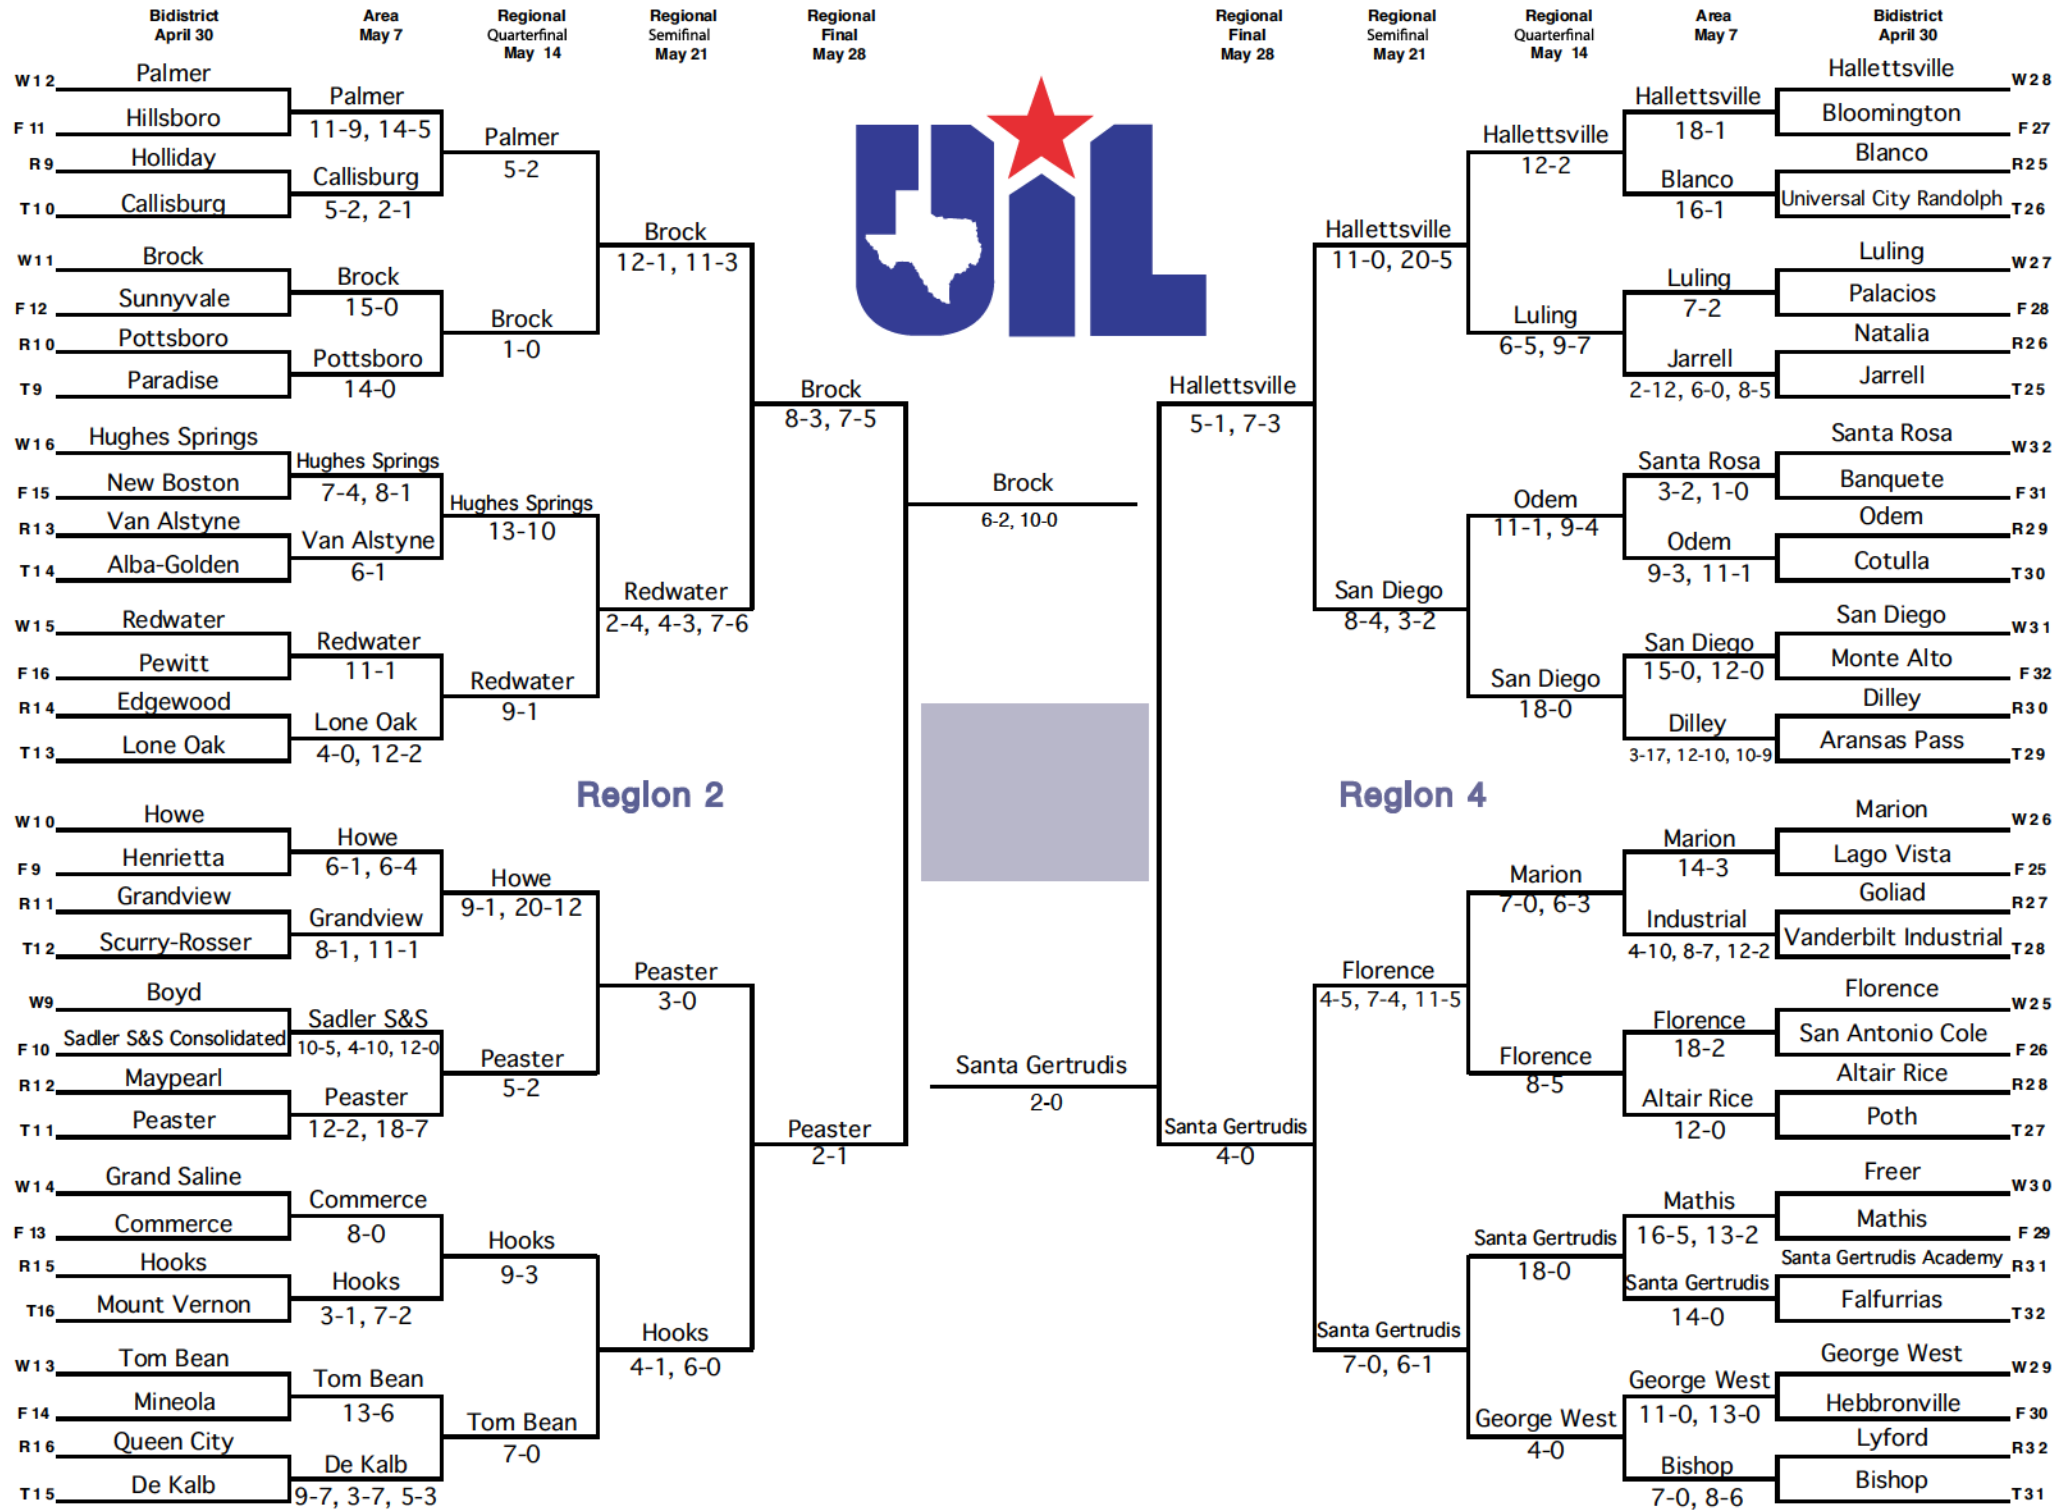

2016 Softball Conference 3A

Region 1

Region 3

2016 Softball Conference 3A

Region 2

Region 4