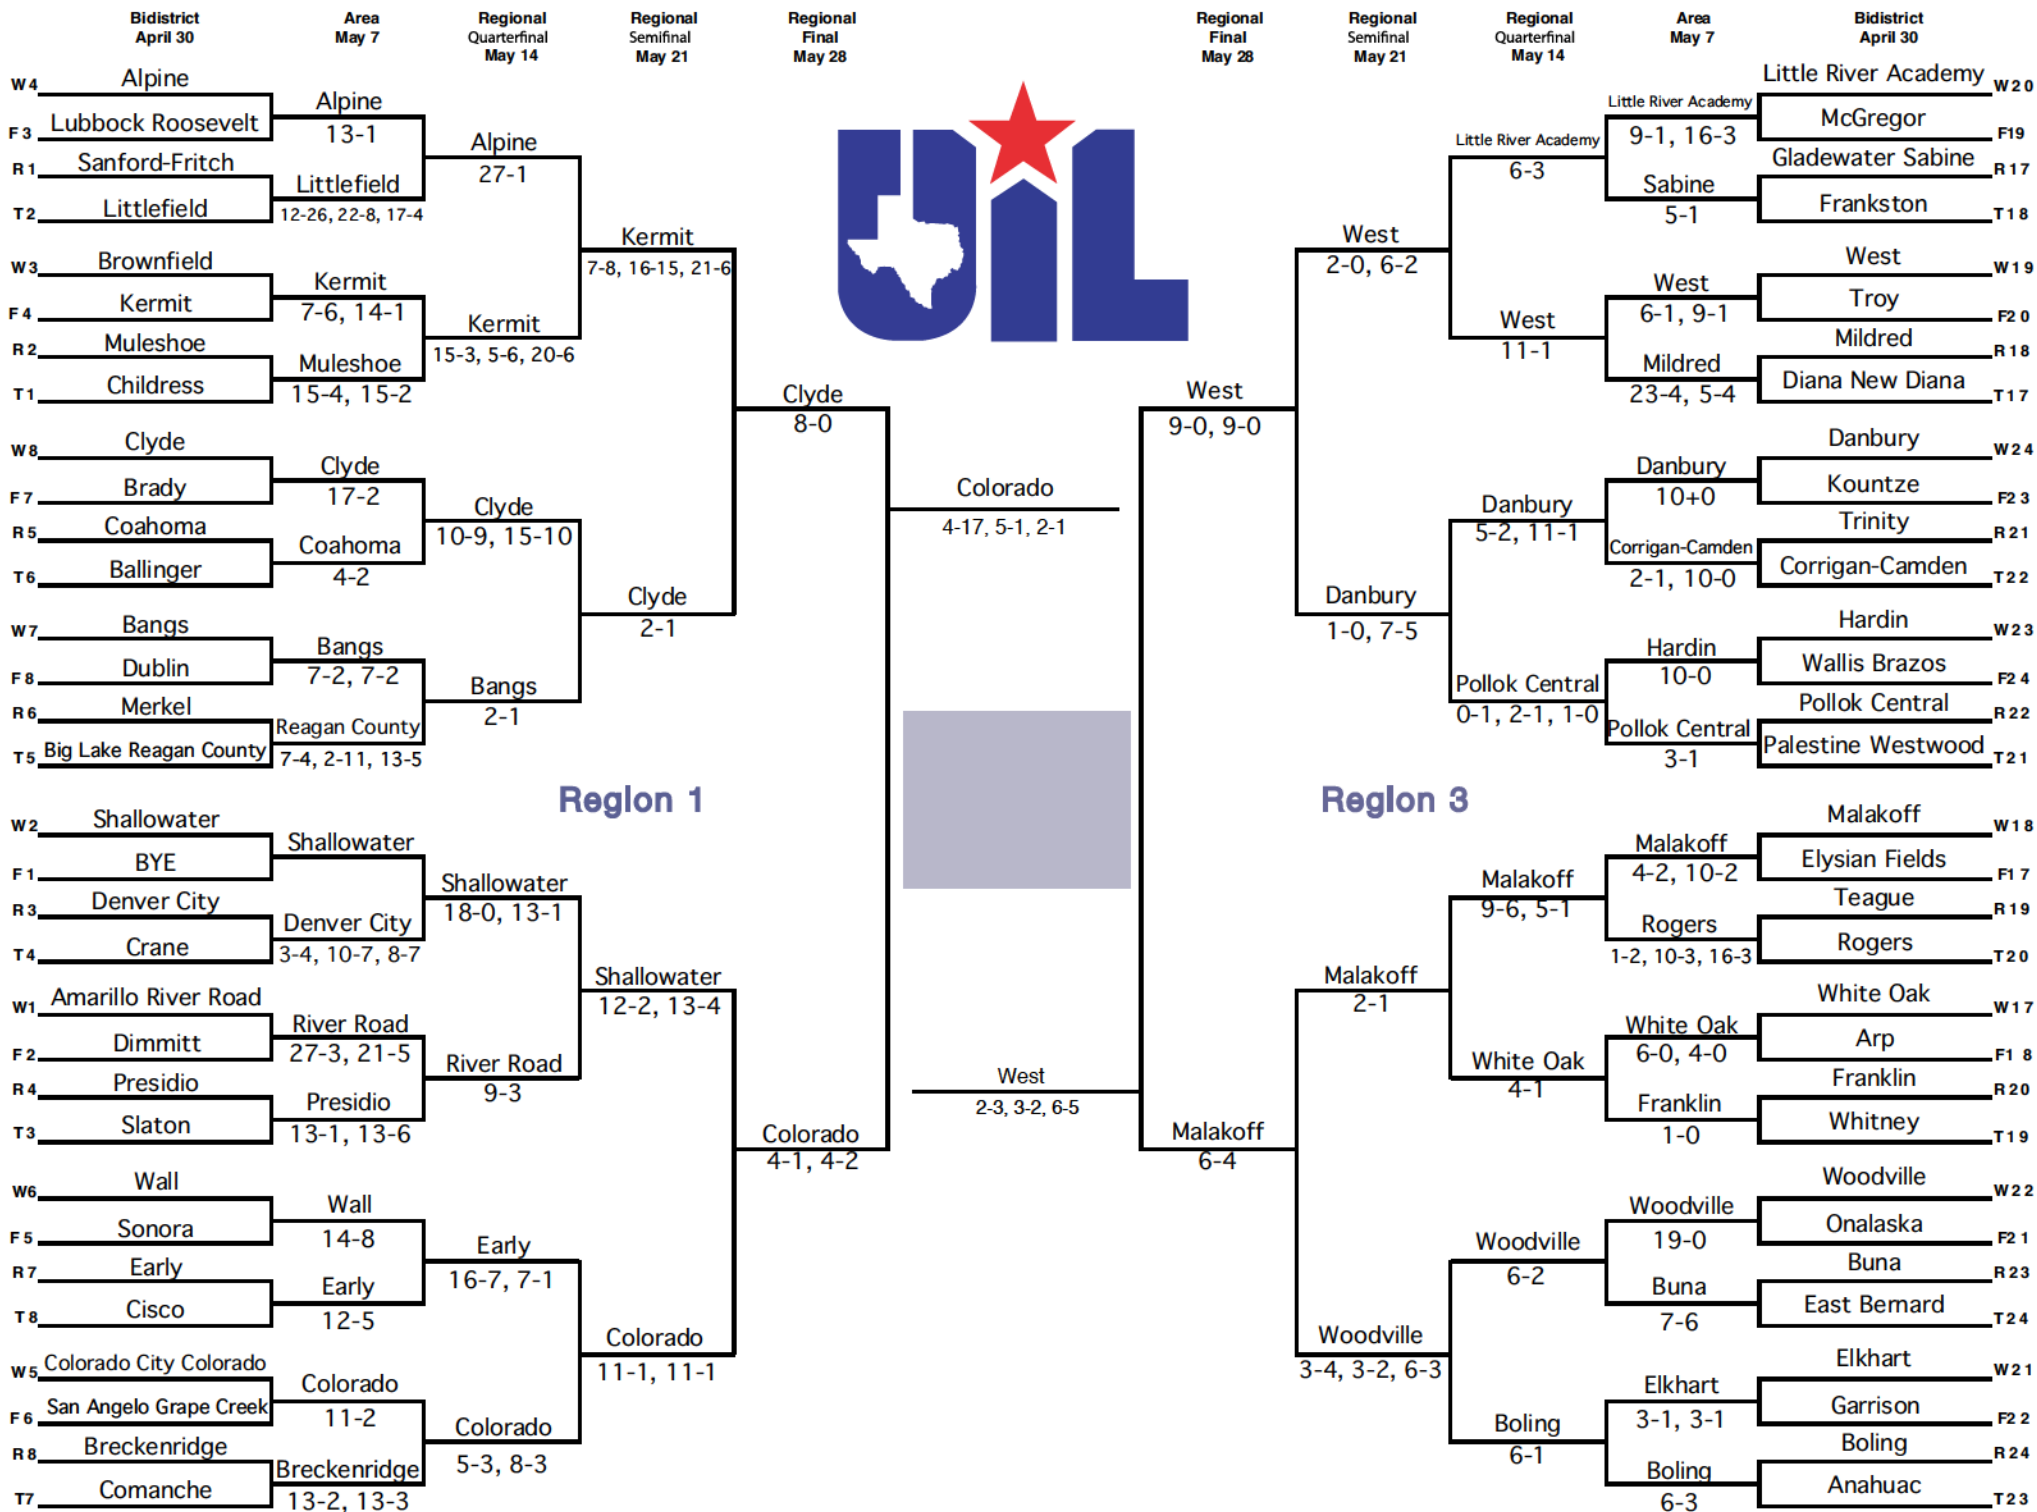

2016 Softball Conference 3A

Region 1

Region 3

2016 Softball Conference 3A

Region 2

Region 4