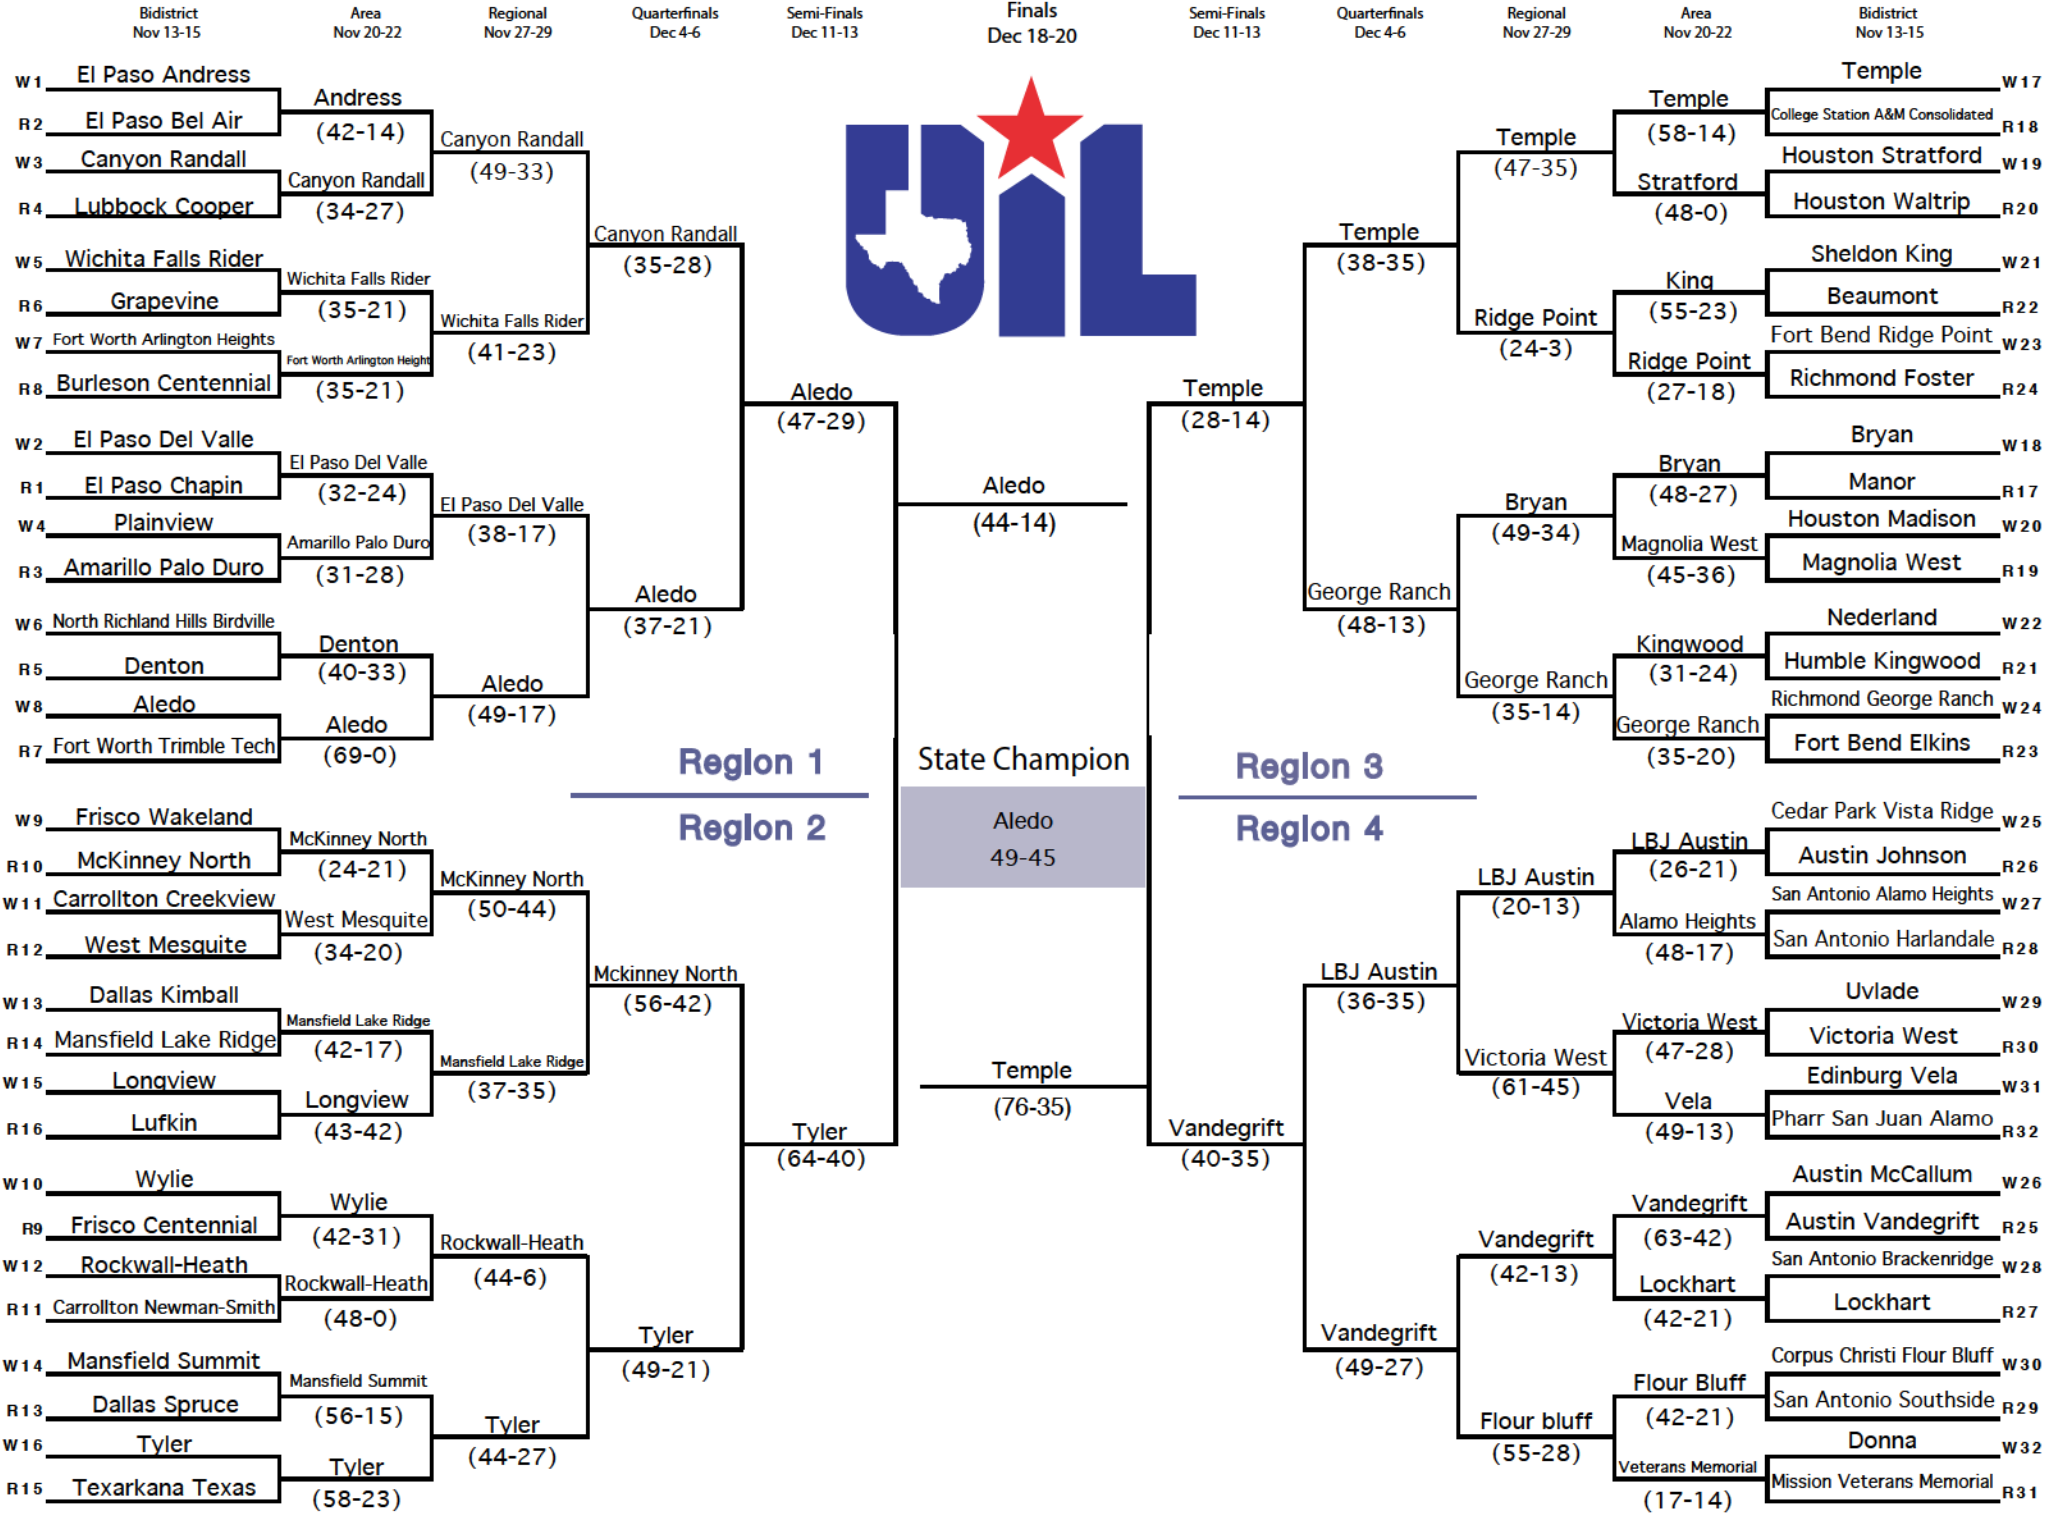

2014 Football Conference 5A Division 1

Region 1

Region 2

Region 3

Region 4

State Champion

Aleido
49-45

Temple
(76-35)