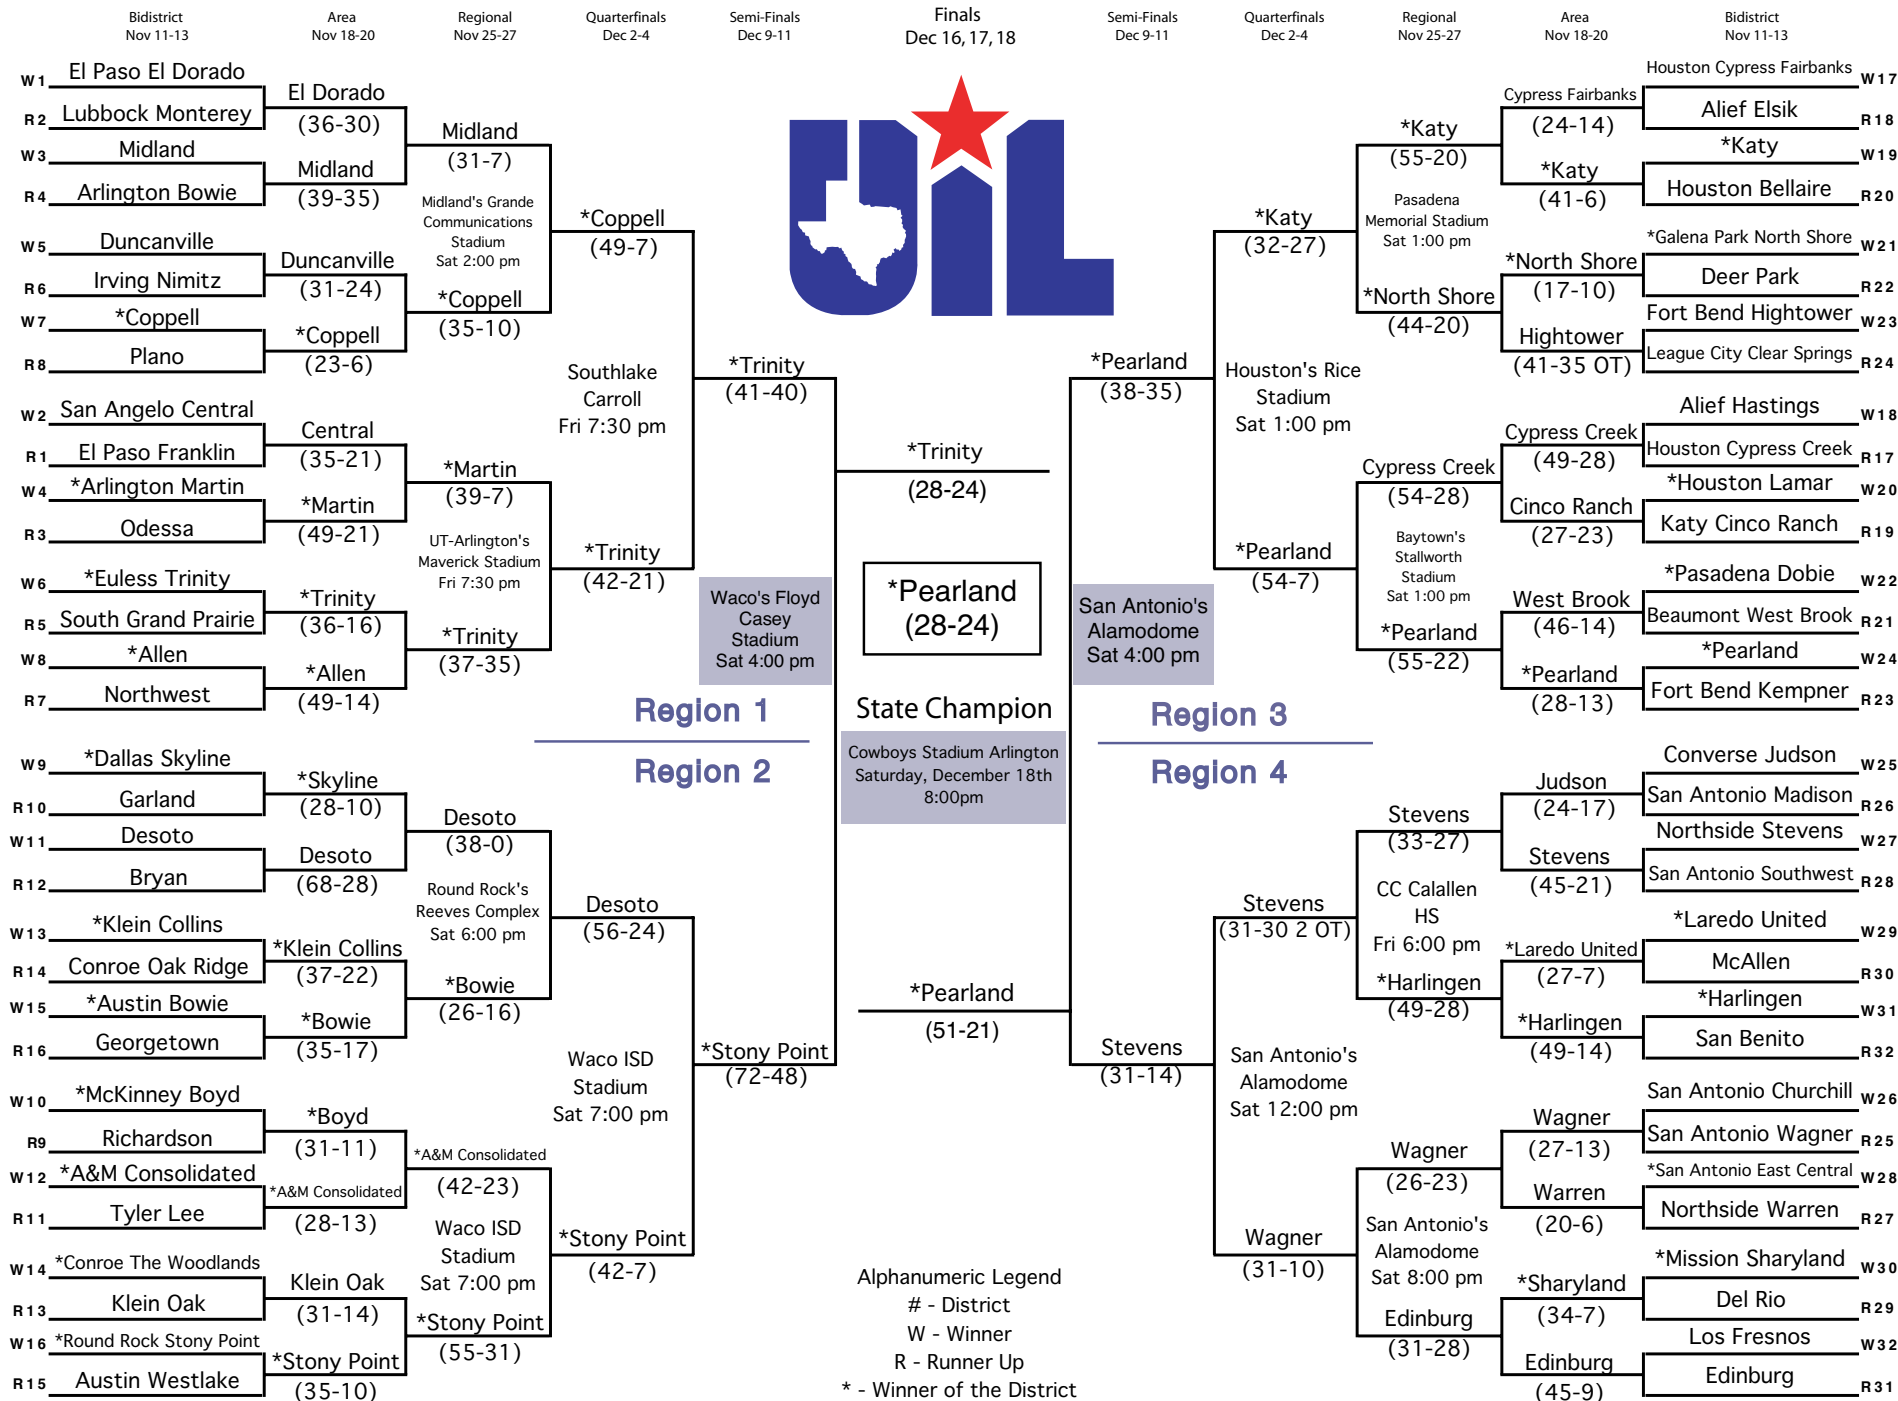

# 2010 Football Conference 5A Division 1

Alphanumeric Legend  
 # - District  
 W - Winner  
 R - Runner Up  
 \* - Winner of the District