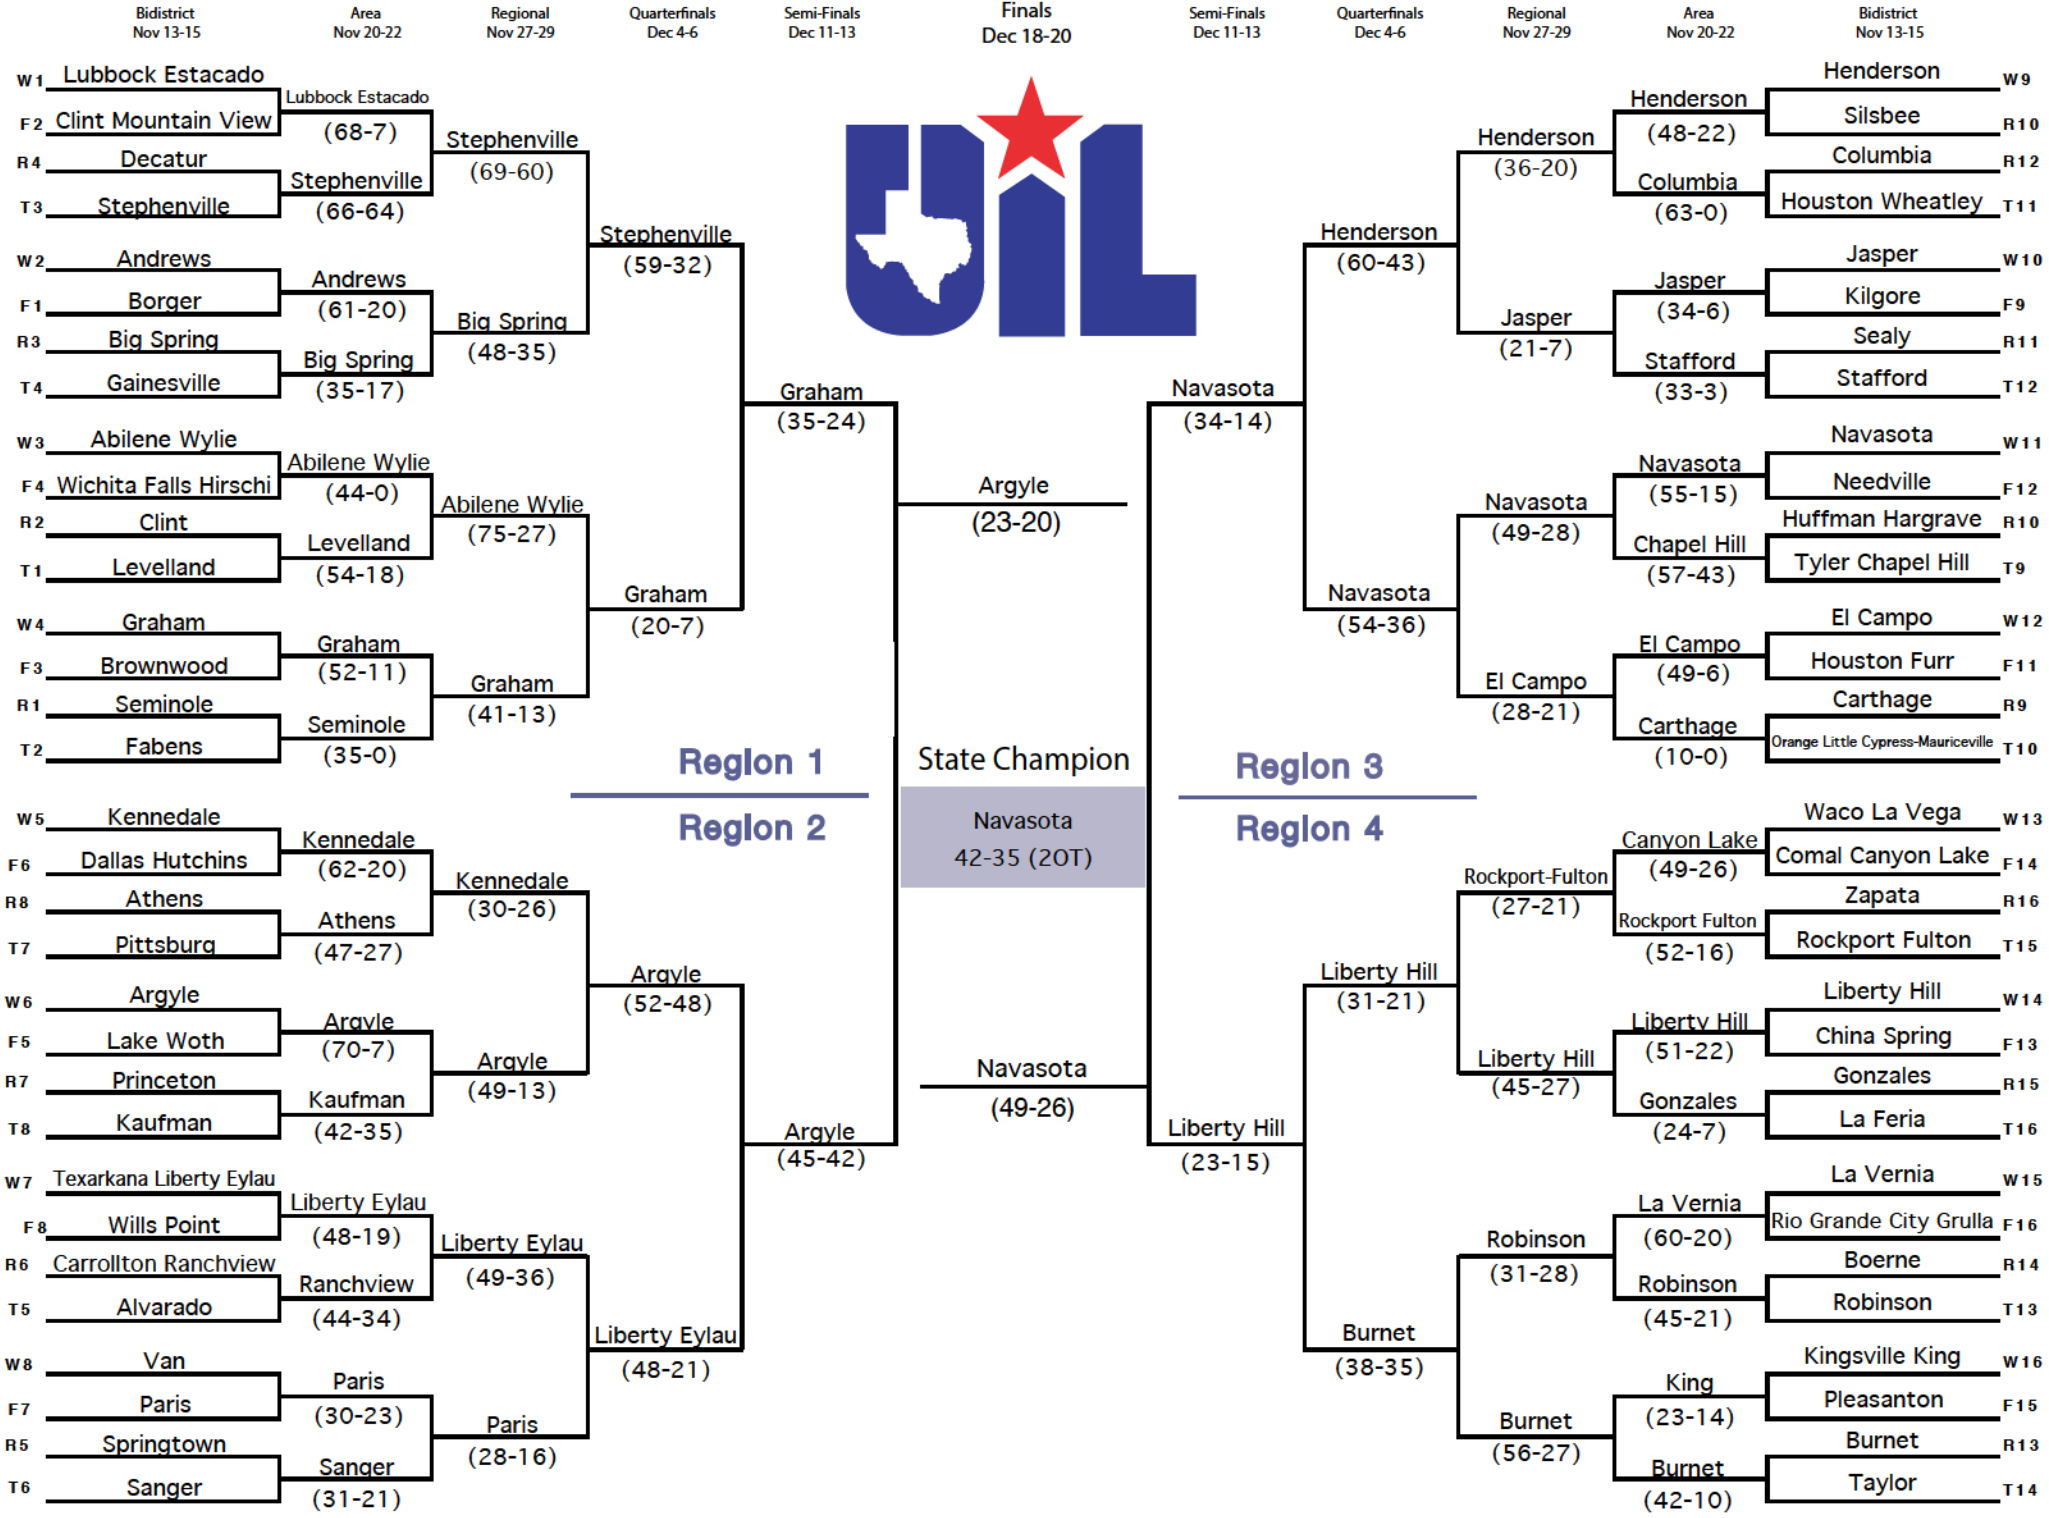

2014 Football Conference 4A Division 1