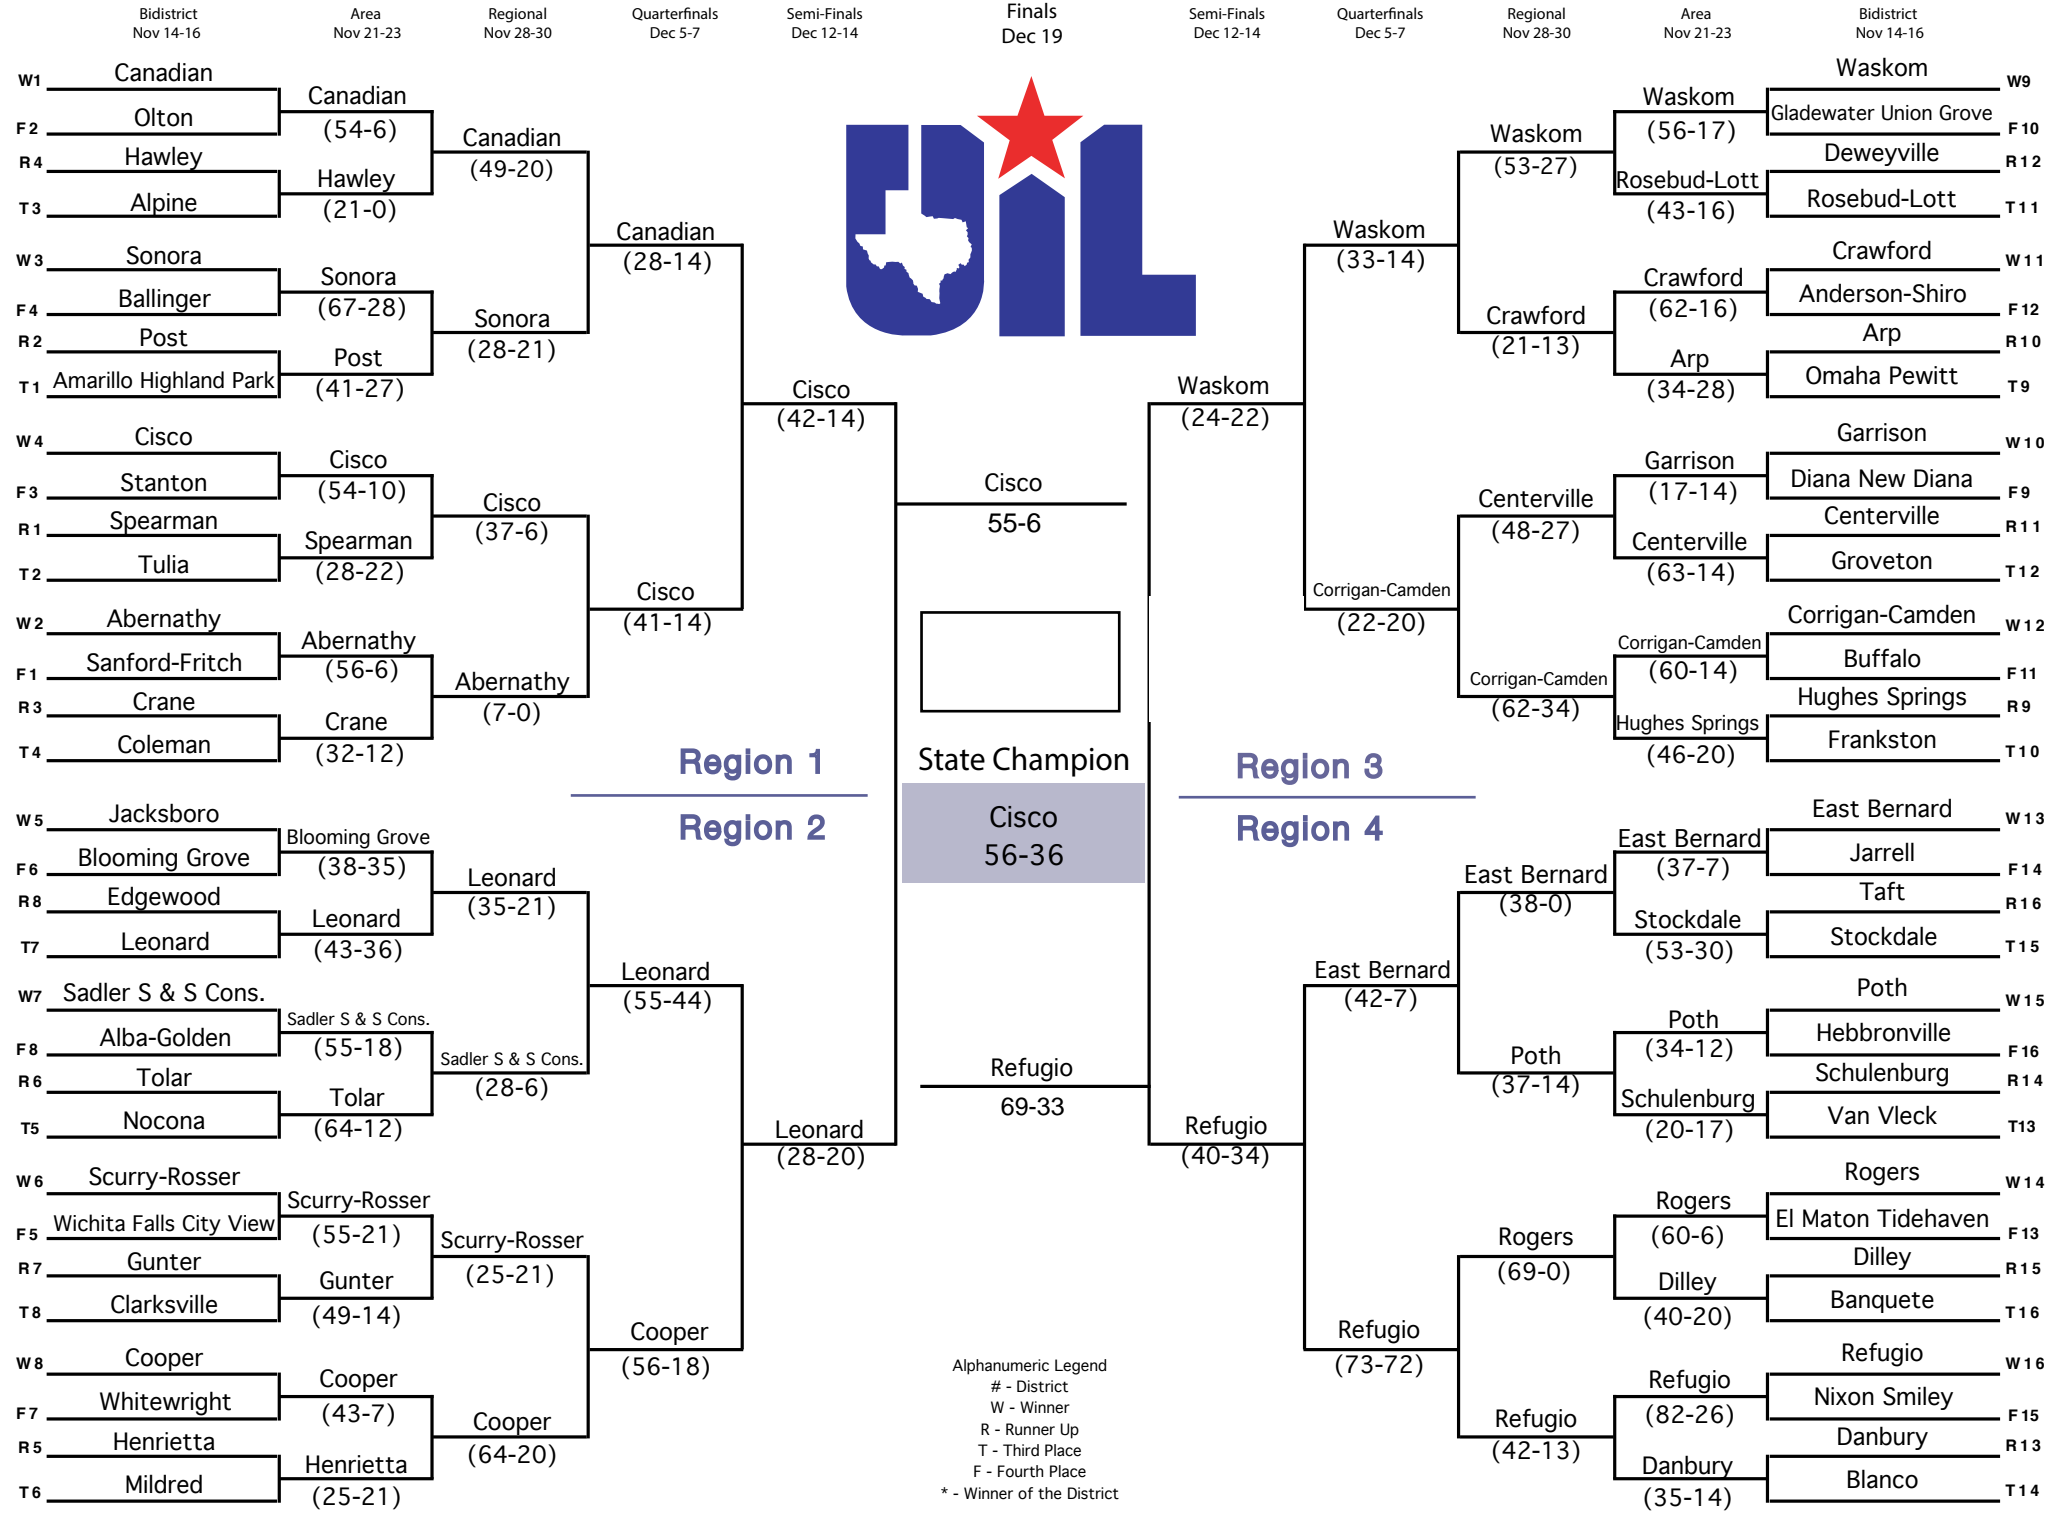

2013 Football Conference 2A Division 2

Alphanumeric Legend
 # - District
 W - Winner
 R - Runner Up
 T - Third Place
 F - Fourth Place
 * - Winner of the District