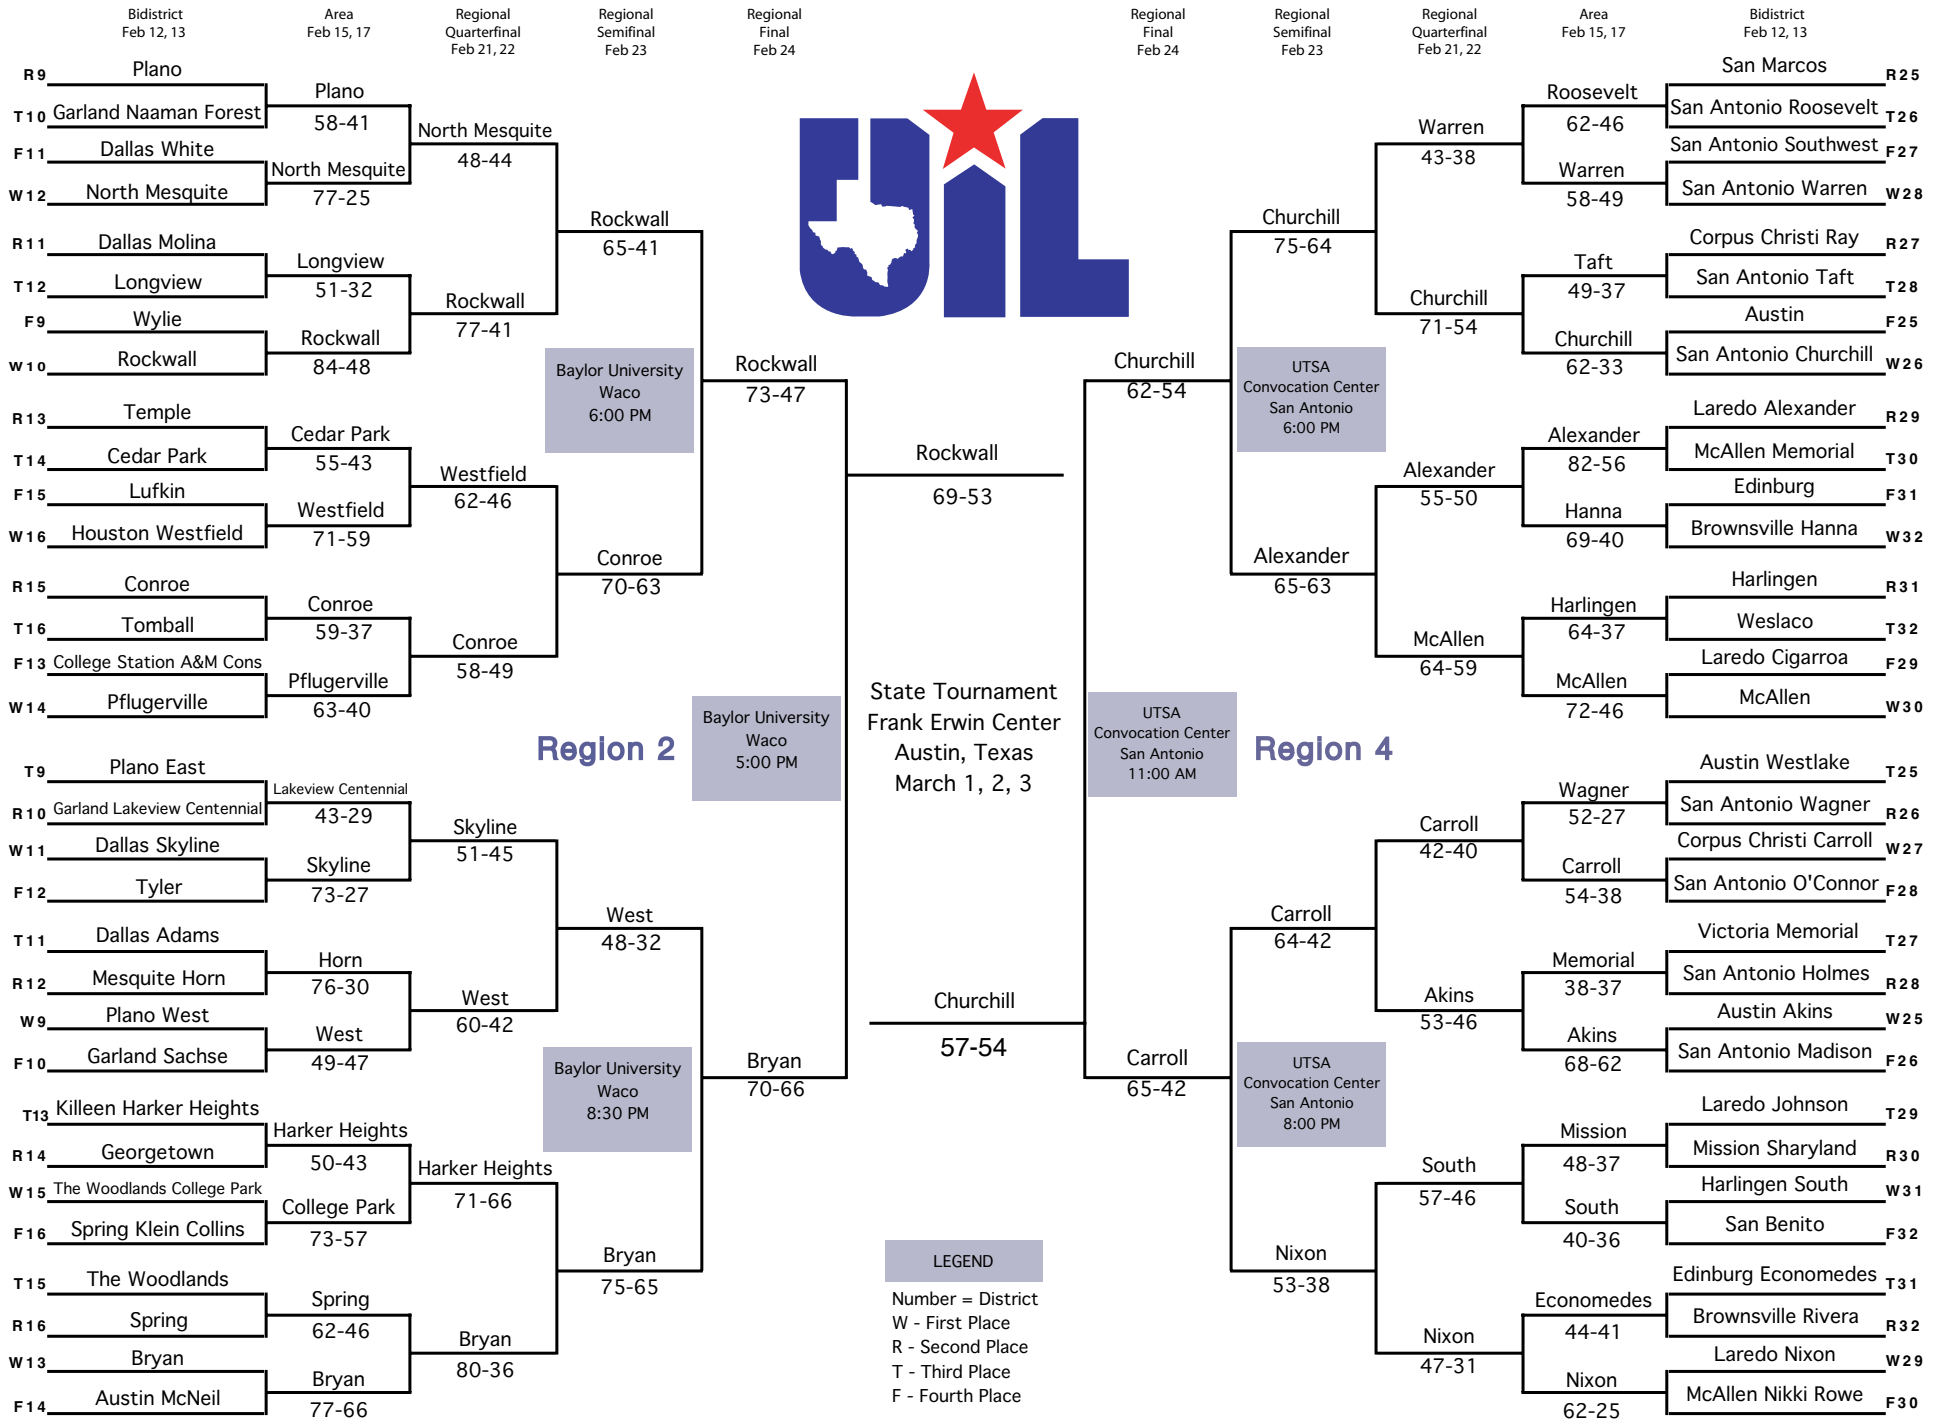

Girl's Basketball Conference 5A

LEGEND
 Number = District
 W - First Place
 R - Second Place
 T - Third Place
 F - Fourth Place

Girl's Basketball Conference 5A

LEGEND
 Number = District
 W - First Place
 R - Second Place
 T - Third Place
 F - Fourth Place