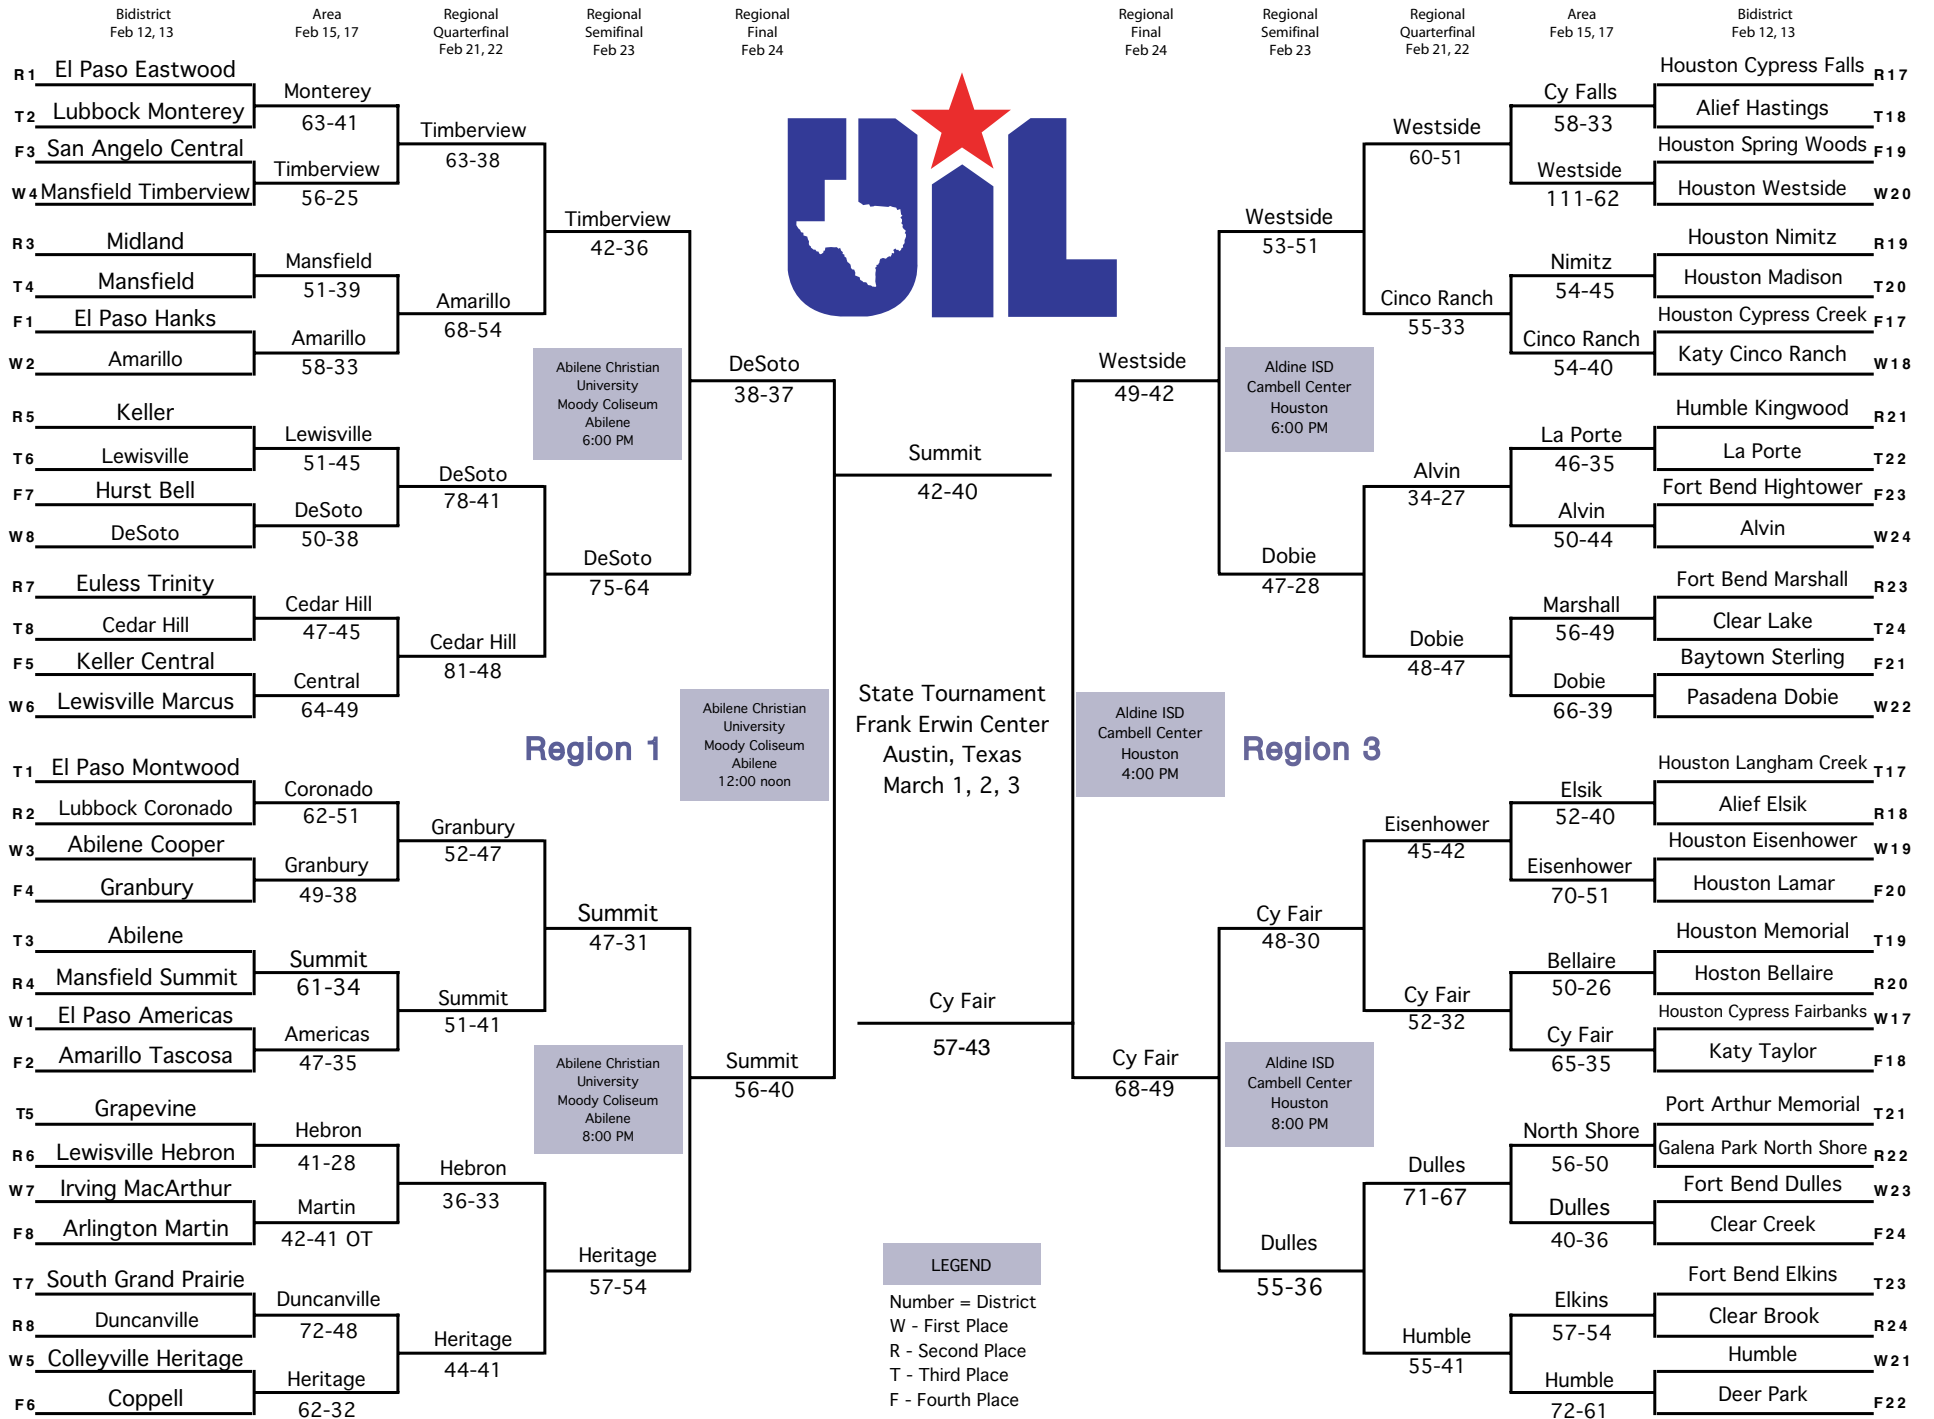

Girl's Basketball Conference 5A

LEGEND
 Number = District
 W - First Place
 R - Second Place
 T - Third Place
 F - Fourth Place

Girl's Basketball Conference 5A

LEGEND
 Number = District
 W - First Place
 R - Second Place
 T - Third Place
 F - Fourth Place