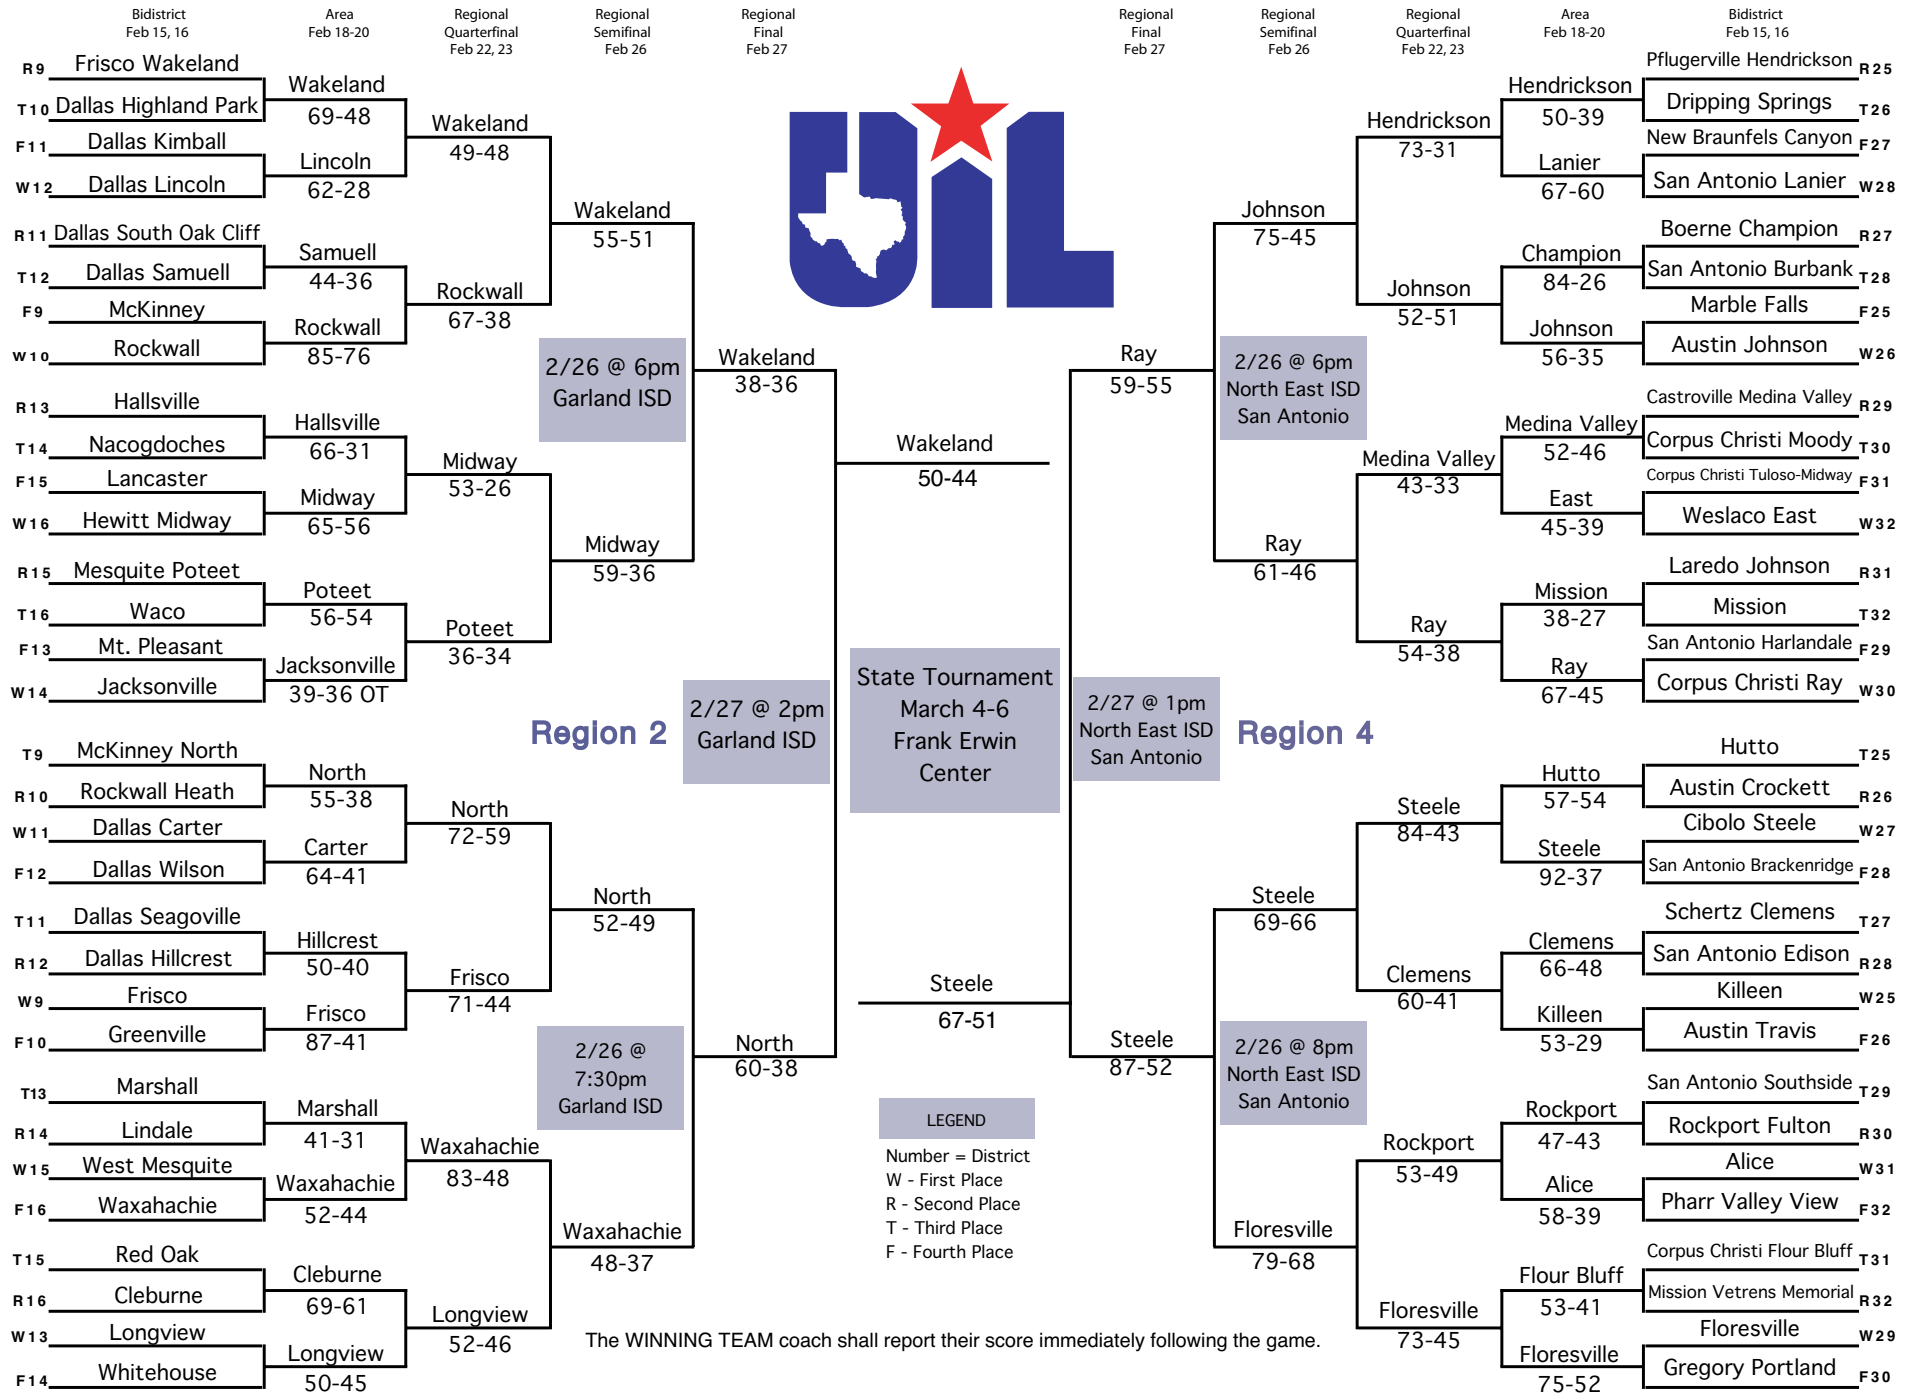

2010 Girls' Basketball Conference 4A

2010 Girls' Basketball Conference 4A

State Tournament
March 4-6
Frank Erwin
Center

Region 2

Region 4

LEGEND
Number = District
W - First Place
R - Second Place
T - Third Place
F - Fourth Place