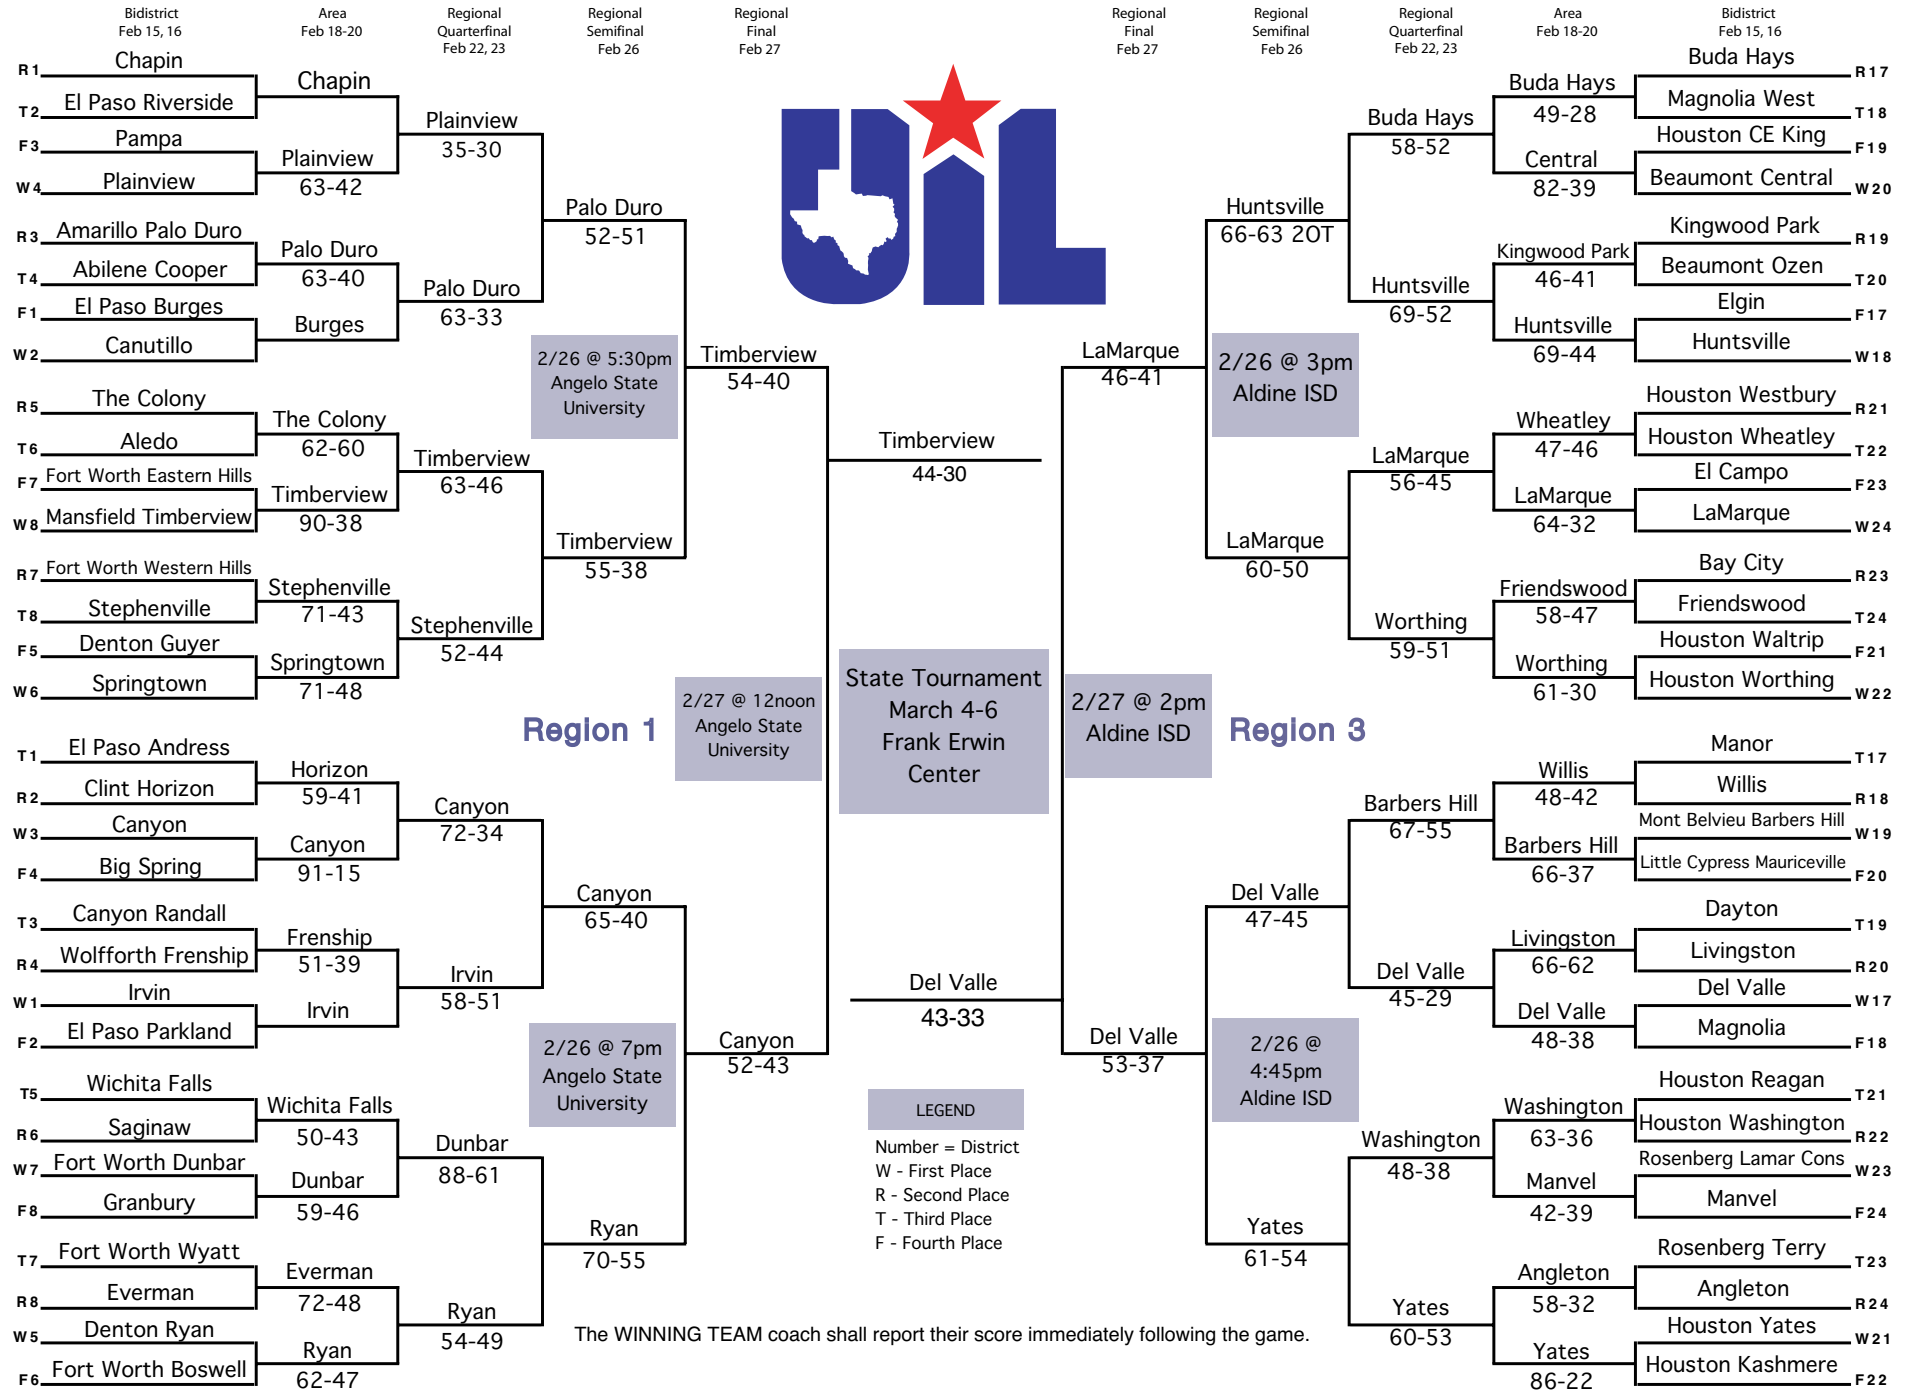

2010 Girls' Basketball Conference 4A

2010 Girls' Basketball Conference 4A

State Tournament
March 4-6
Frank Erwin
Center

Region 2

Region 4

LEGEND
Number = District
W - First Place
R - Second Place
T - Third Place
F - Fourth Place