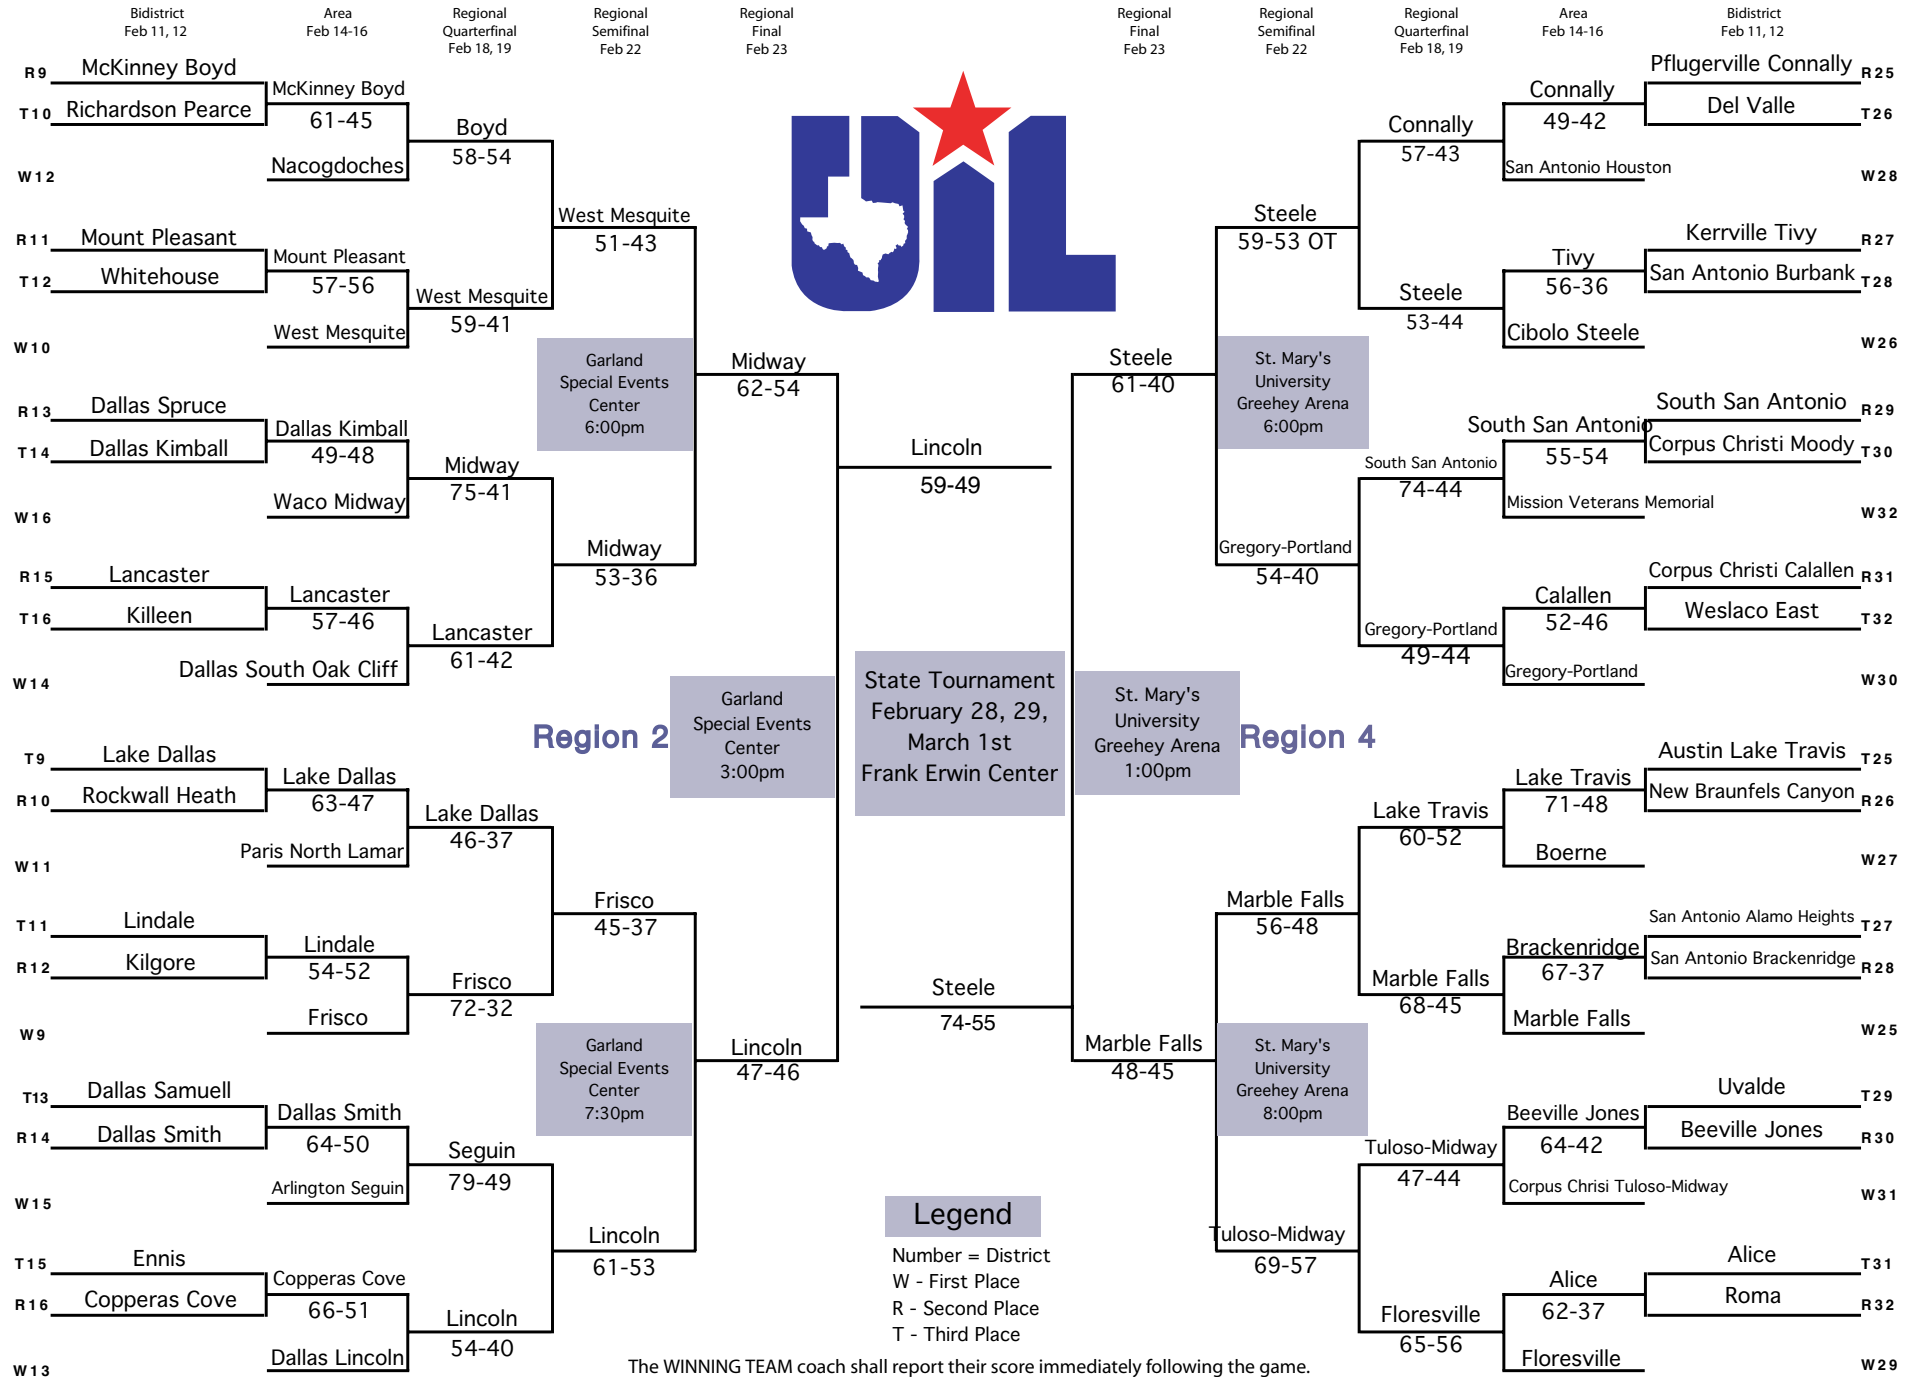

# Girls' Basketball Conference 4A

**Region 1**

**Region 3**

**State Tournament**  
 February 28, 29,  
 March 1st  
 Frank Erwin Center

Angelo State University  
 Stephens Arena  
 1:00pm

Cypress Fairbanks  
 Berry Center  
 4:00pm

Angelo State University  
 Stephens Arena  
 7:00pm

Cypress Fairbanks  
 Berry Center  
 8:00pm

# Girls' Basketball Conference 4A

**Region 2**

**Region 4**

State Tournament  
 February 28, 29,  
 March 1st  
 Frank Erwin Center

Garland Special Events Center  
 3:00pm

St. Mary's University  
 Greehey Arena  
 1:00pm