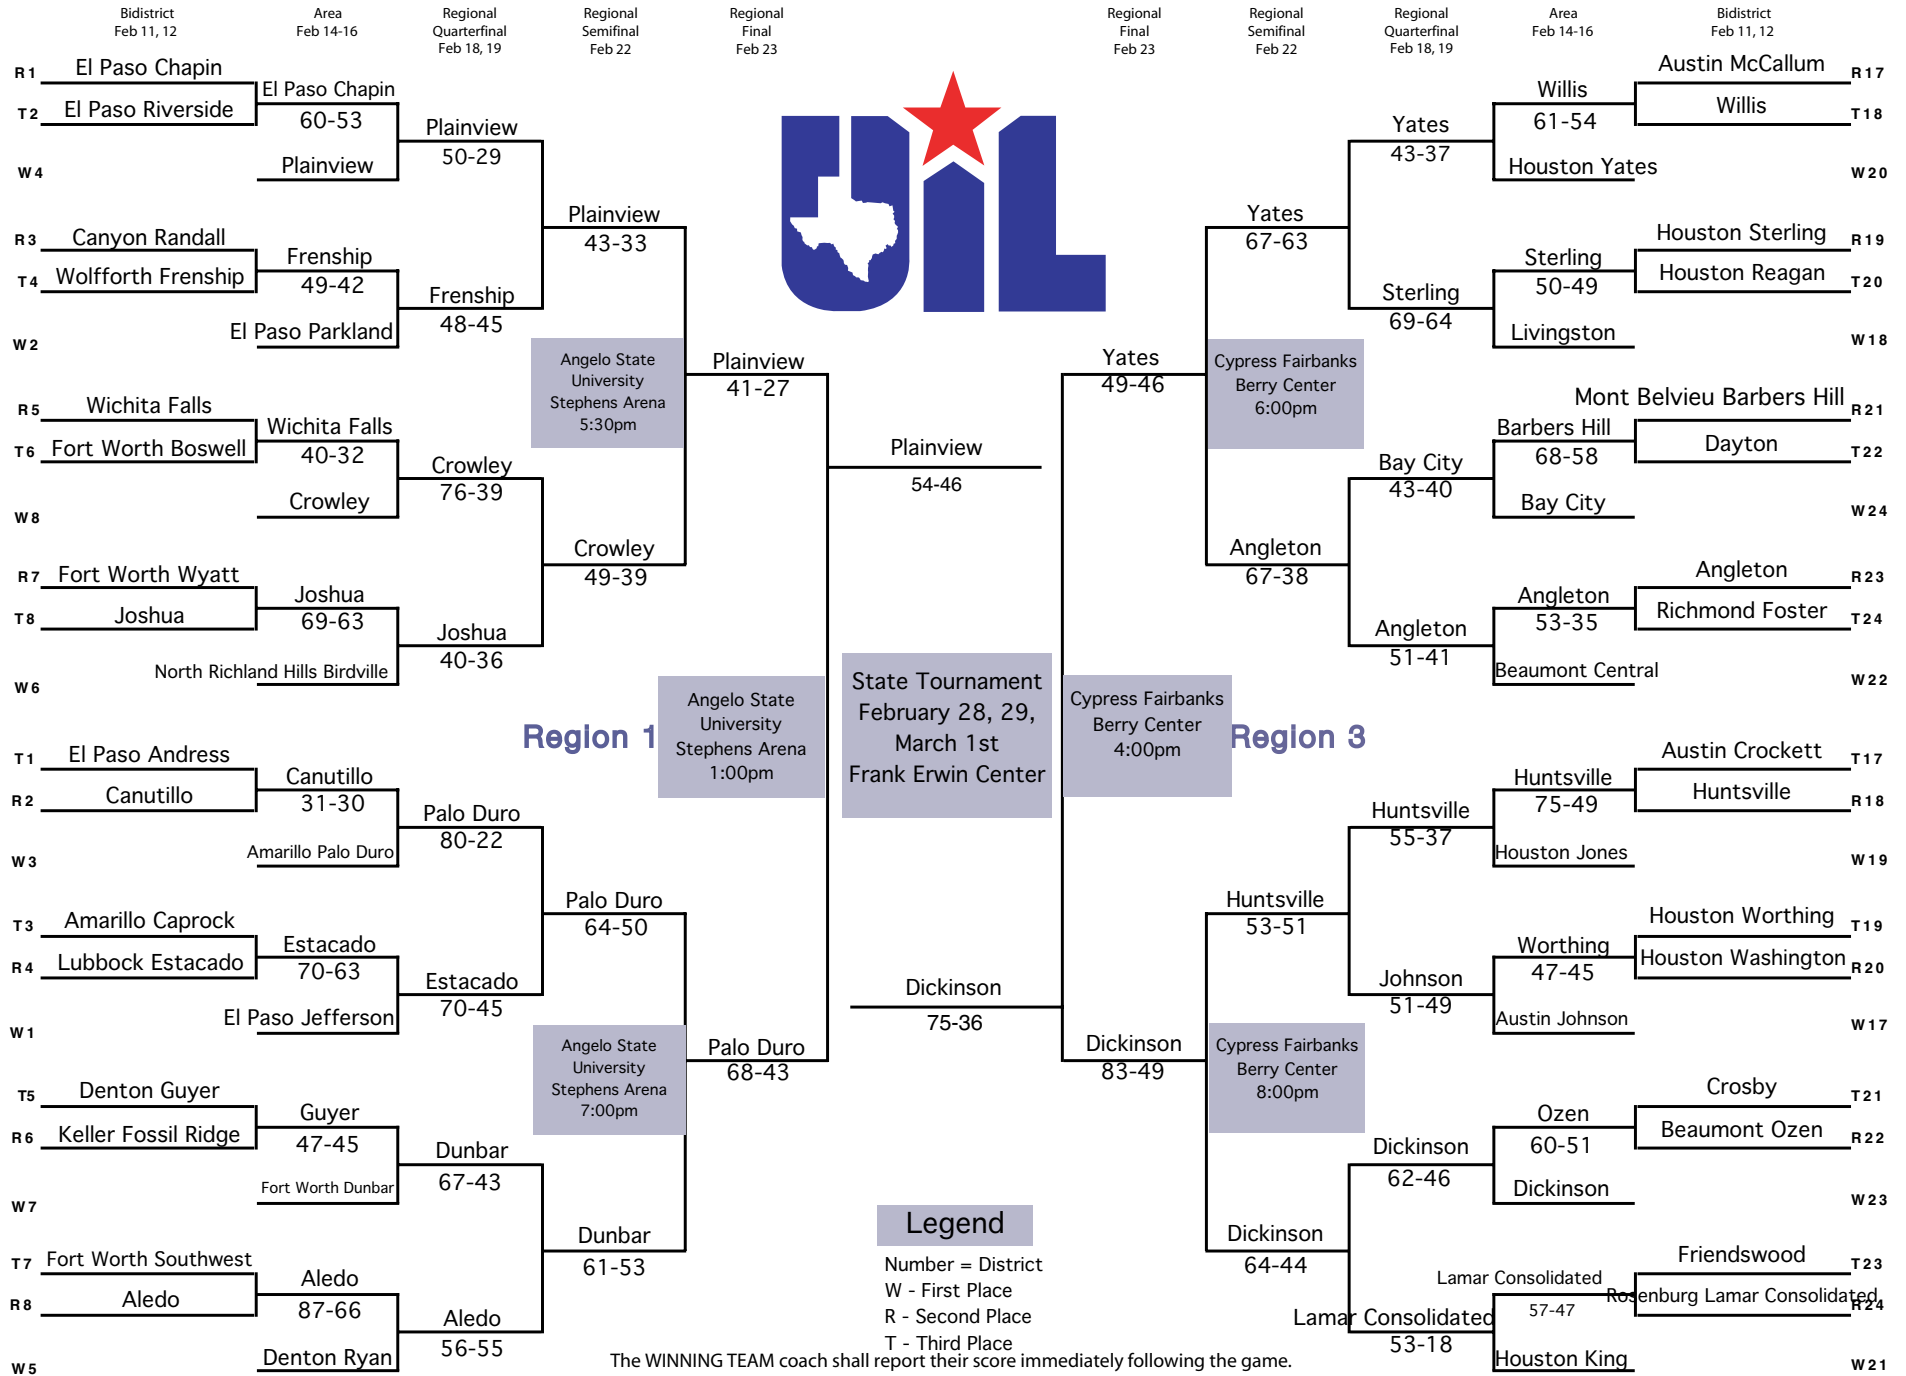

# Girls' Basketball Conference 4A

**Region 1**

**Region 3**

**State Tournament**  
 February 28, 29,  
 March 1st  
 Frank Erwin Center

Angelo State University  
 Stephens Arena  
 1:00pm

Cypress Fairbanks  
 Berry Center  
 4:00pm

Angelo State University  
 Stephens Arena  
 7:00pm

Cypress Fairbanks  
 Berry Center  
 8:00pm

# Girls' Basketball Conference 4A

**Region 2**

**Region 4**

State Tournament  
 February 28, 29,  
 March 1st  
 Frank Erwin Center

Garland Special Events Center  
 3:00pm

St. Mary's University  
 Greehey Arena  
 1:00pm