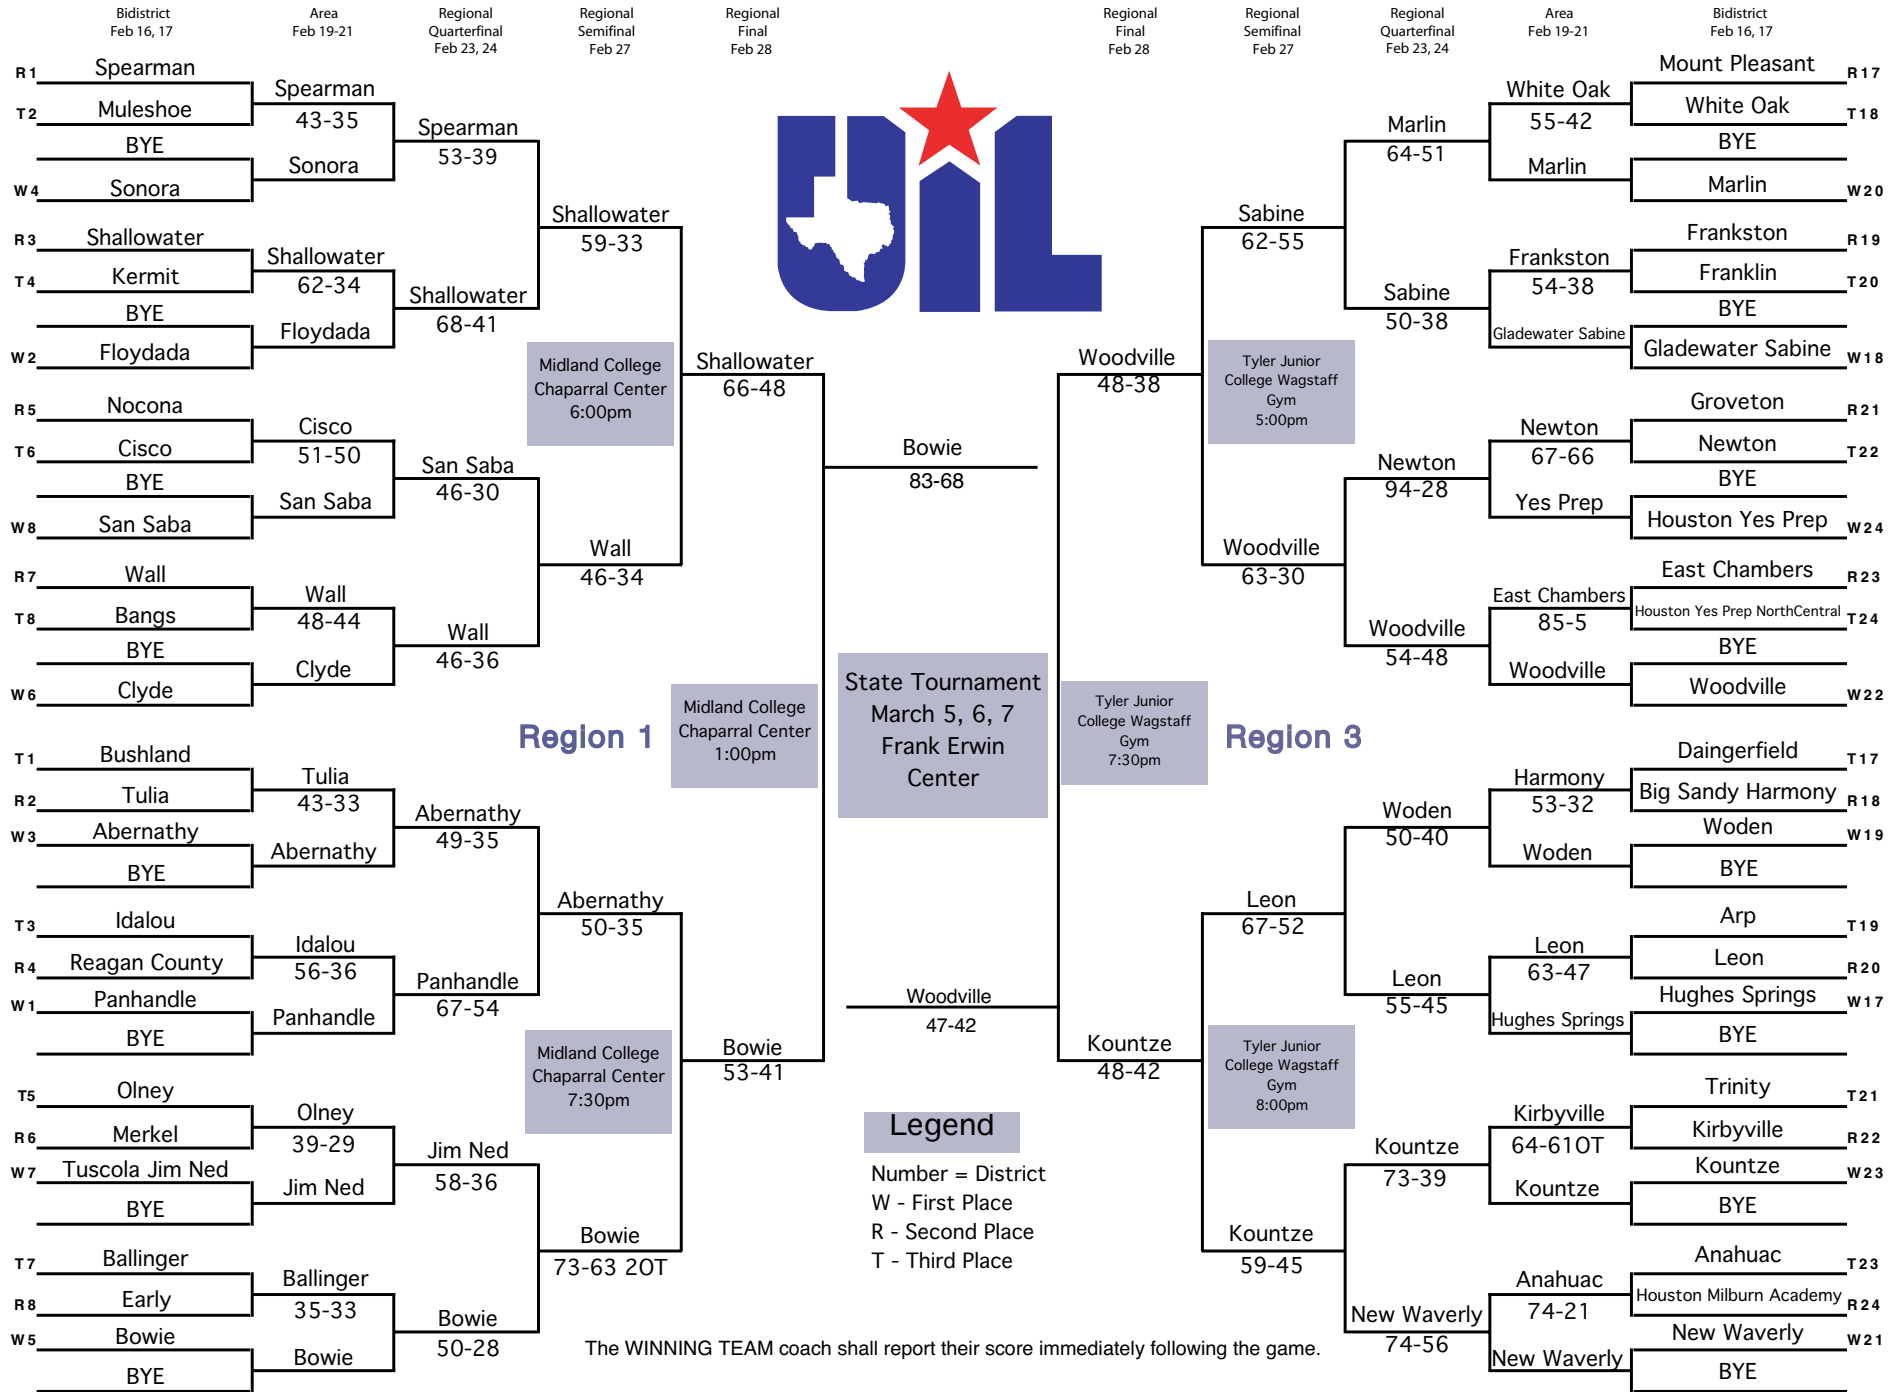

2009 Girls' Basketball Conference 2A

State Tournament
March 5, 6, 7
Frank Erwin Center

Region 1

Region 3

Legend

Number = District
W - First Place
R - Second Place
T - Third Place

The WINNING TEAM coach shall report their score immediately following the game.

2009 Girls' Basketball Conference 2A

Region 2

Region 4

State Tournament
March 5, 6, 7
Frank Erwin Center

Legend
Number = District
W - First Place
R - Second Place
T - Third Place

The WINNING TEAM coach shall report their score immediately following the game.