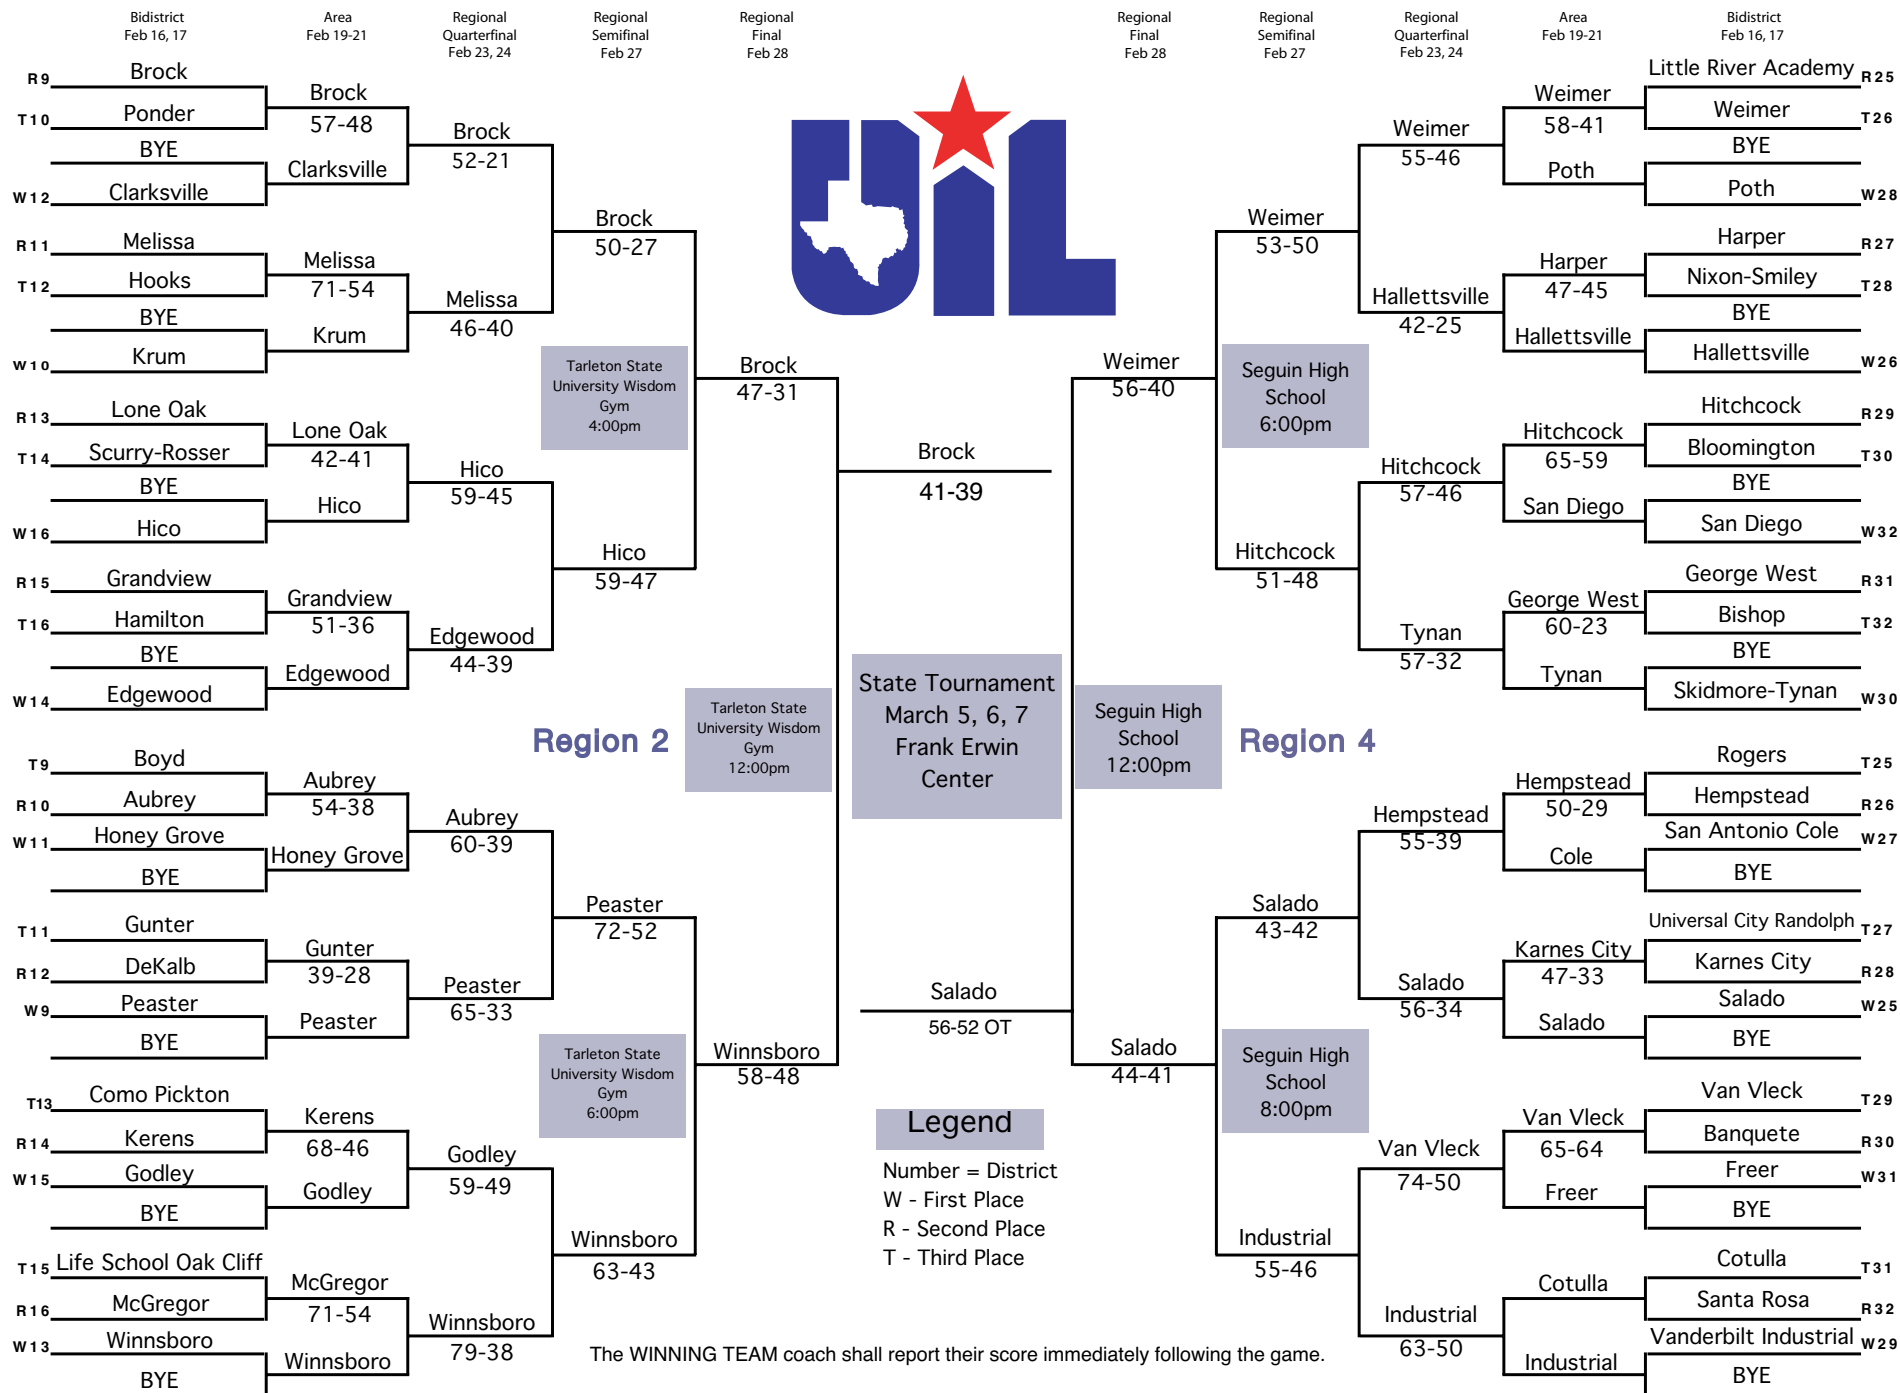

2009 Girls' Basketball Conference 2A

State Tournament
March 5, 6, 7
Frank Erwin Center

Region 1

Region 3

Legend

Number = District
W - First Place
R - Second Place
T - Third Place

The WINNING TEAM coach shall report their score immediately following the game.

2009 Girls' Basketball Conference 2A

Region 2

Region 4

State Tournament
March 5, 6, 7
Frank Erwin Center

Legend
Number = District
W - First Place
R - Second Place
T - Third Place

The WINNING TEAM coach shall report their score immediately following the game.