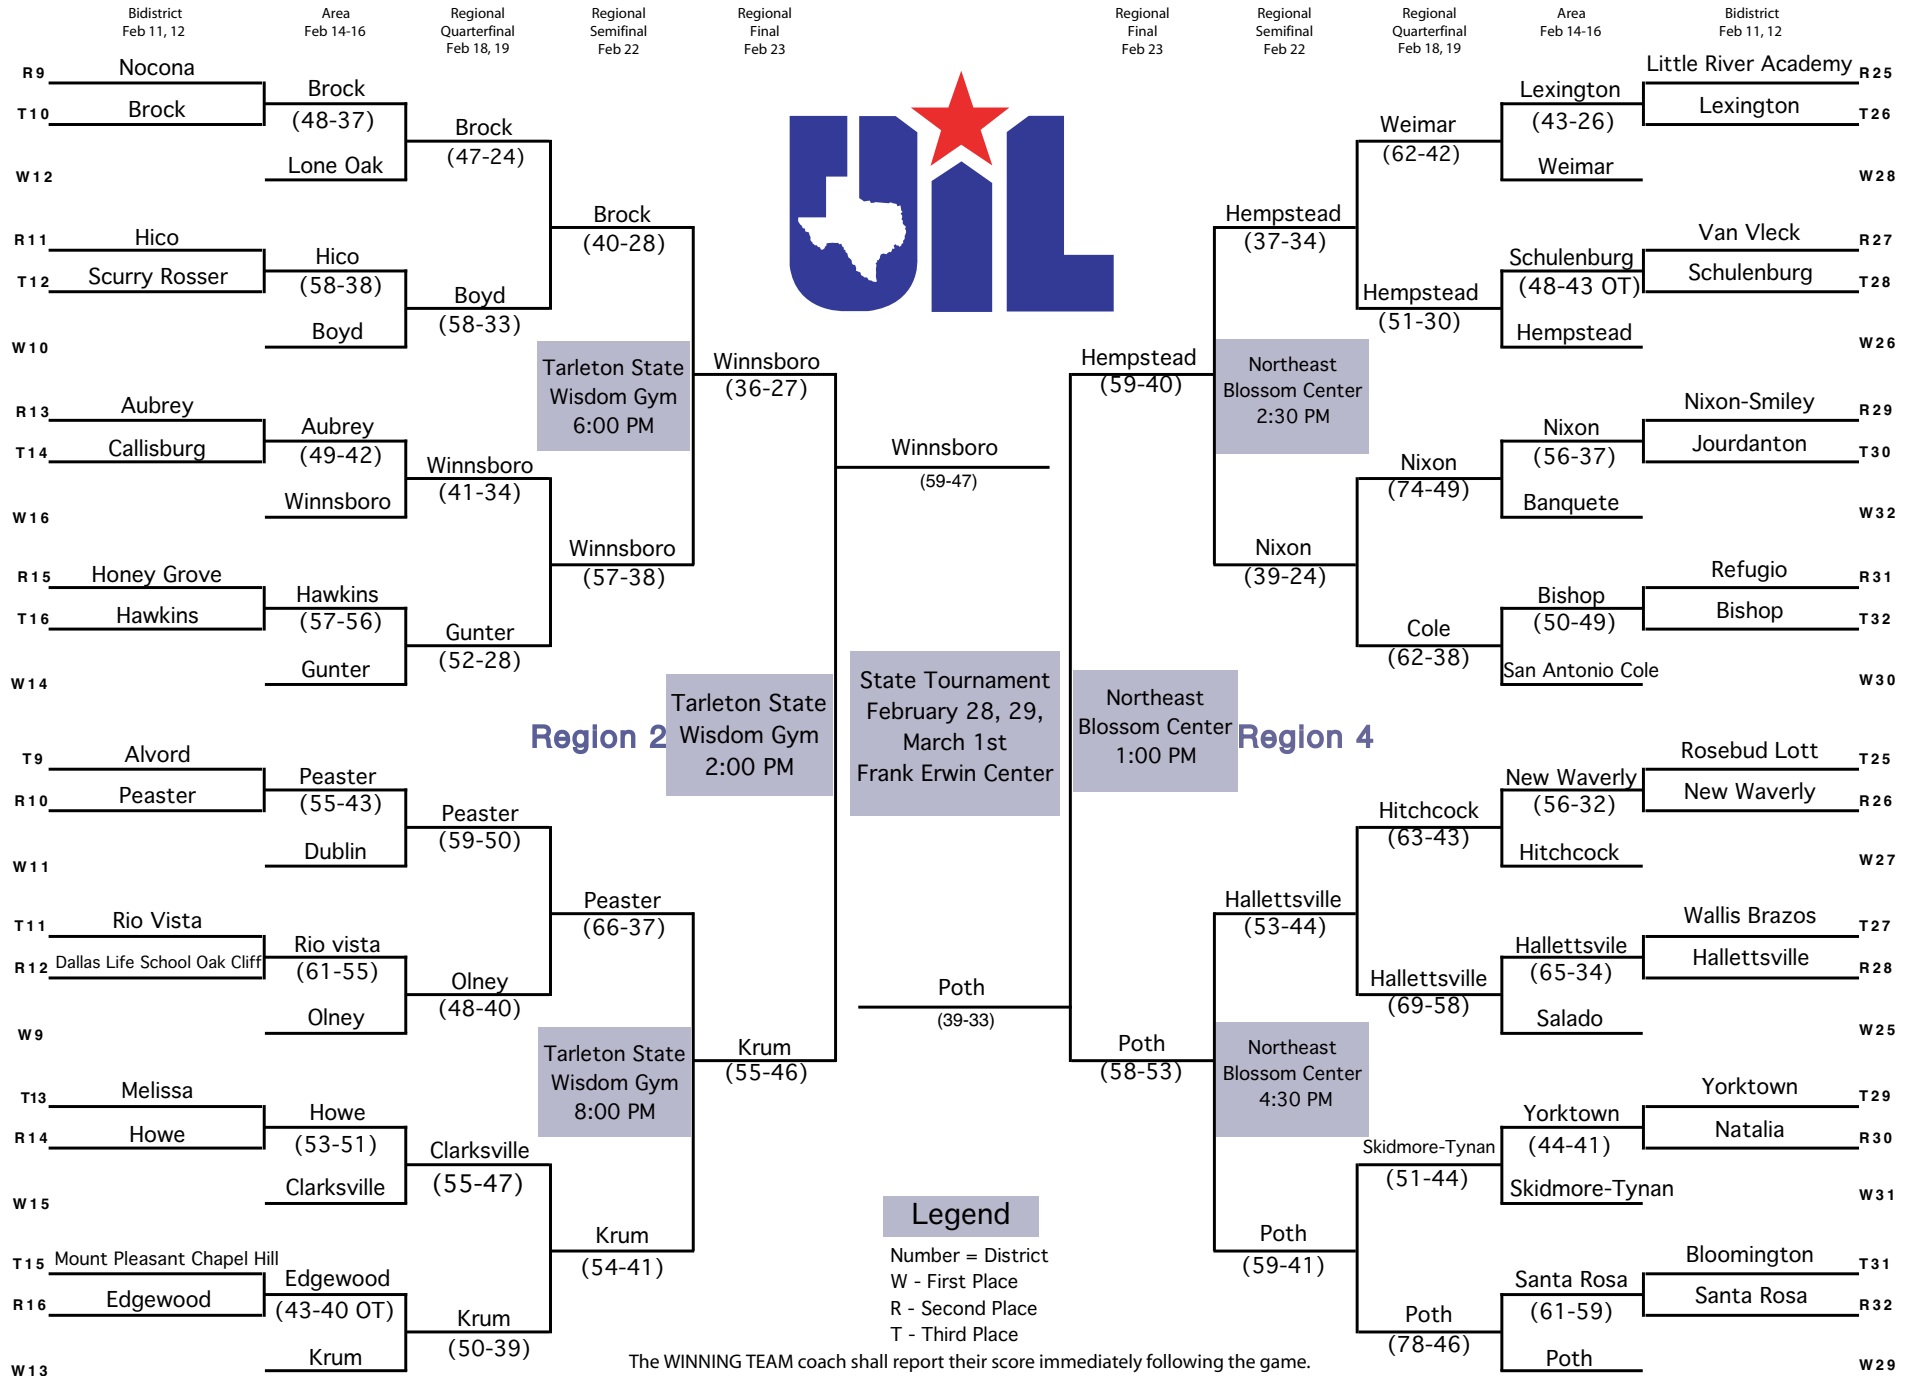

Girls' Basketball Conference 2A

Legend

- Number = District
- W - First Place
- R - Second Place
- T - Third Place

The WINNING TEAM coach shall report their score immediately following the game.

Girls' Basketball Conference 2A

Region 2

Region 4

State Tournament
February 28, 29,
March 1st
Frank Erwin Center

Legend
Number = District
W - First Place
R - Second Place
T - Third Place

The WINNING TEAM coach shall report their score immediately following the game.