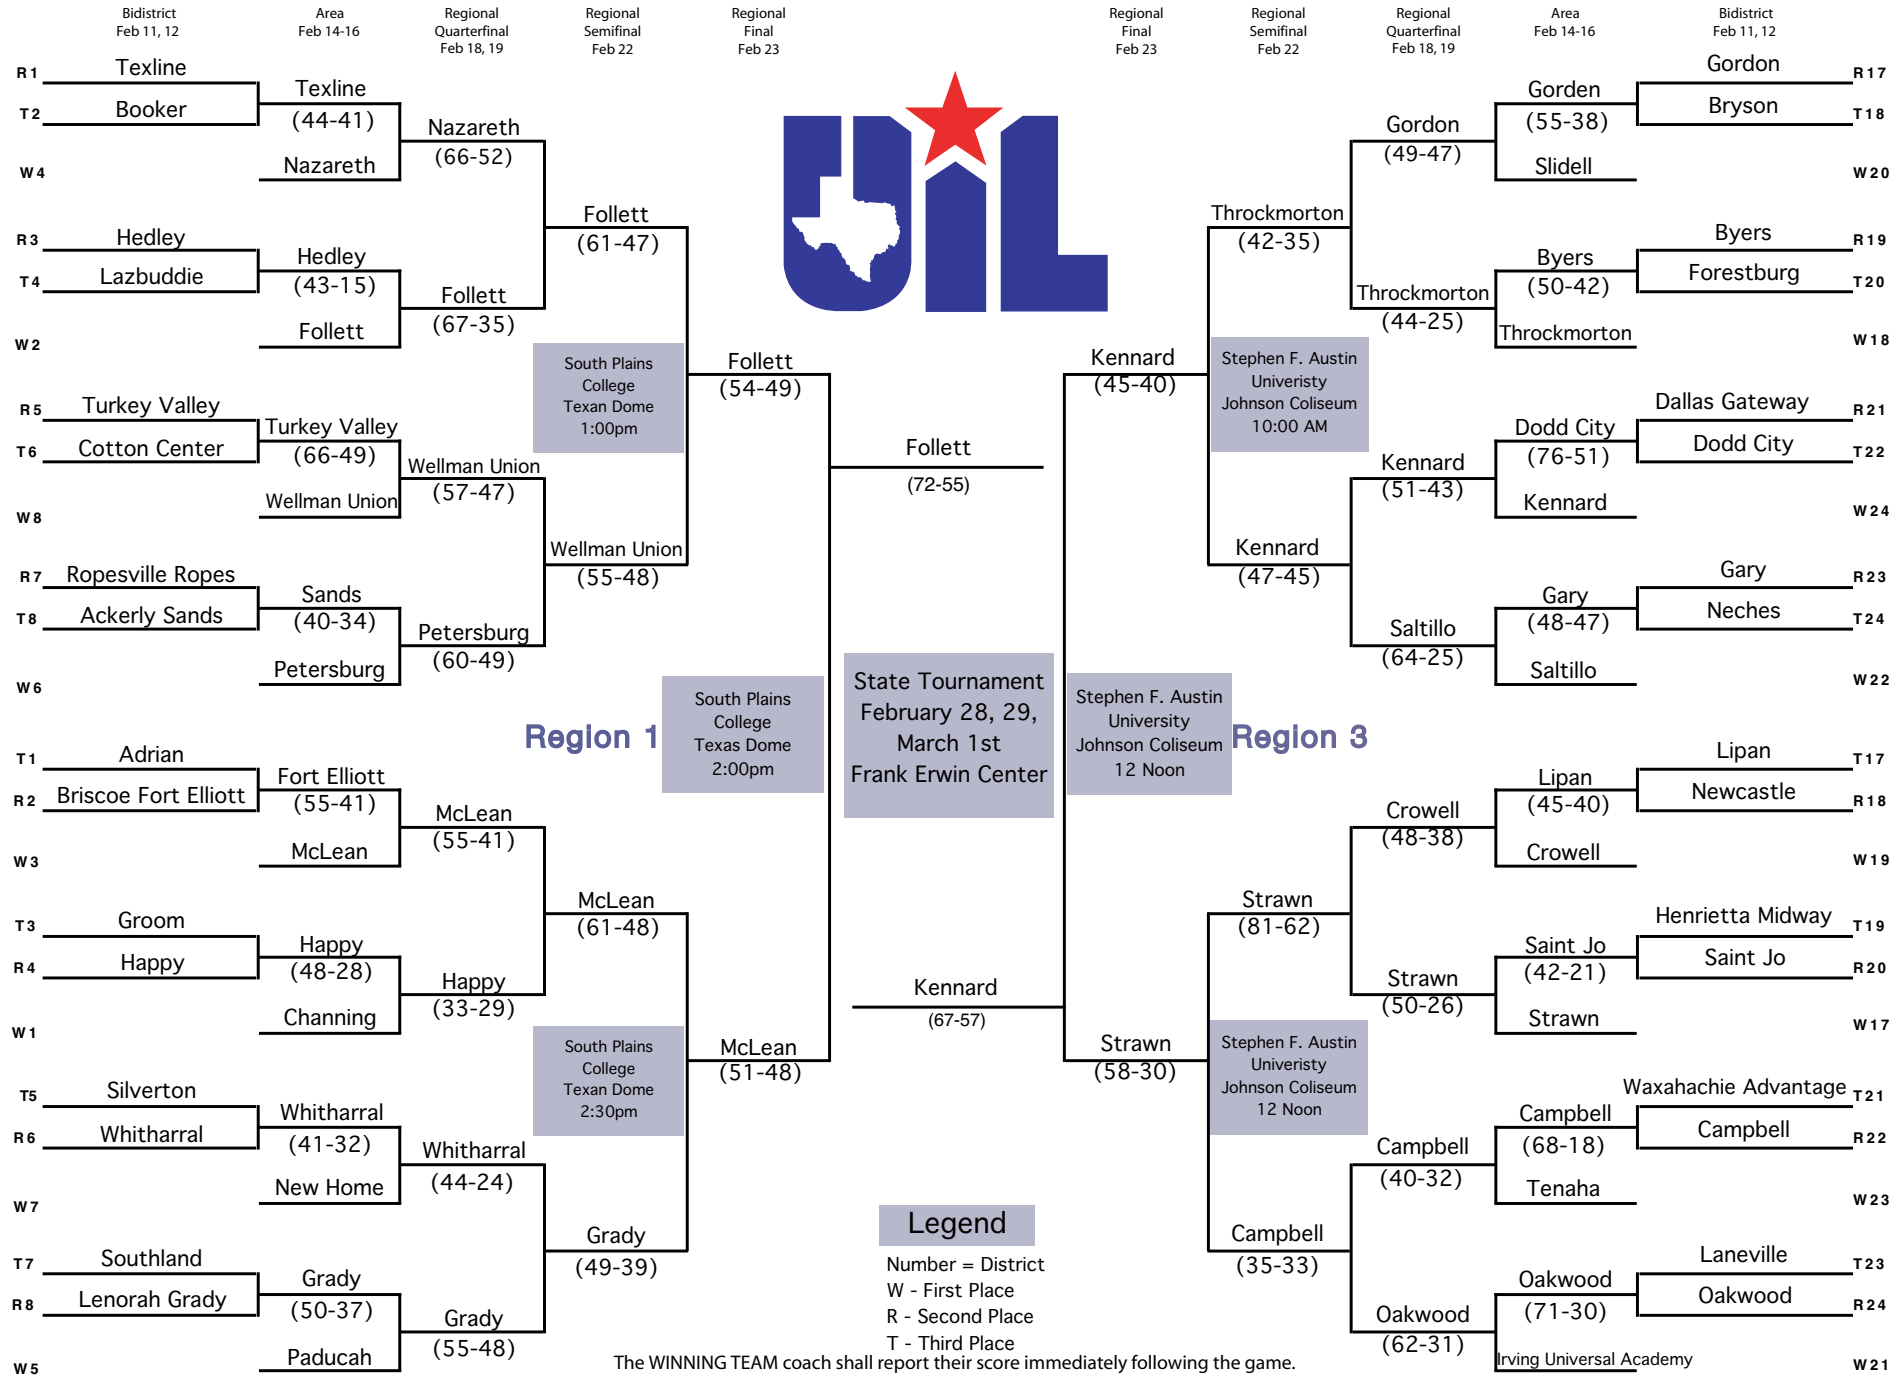

Girls' Basketball Conference 1A Division 2

Legend

- Number = District
- W - First Place
- R - Second Place
- T - Third Place

The WINNING TEAM coach shall report their score immediately following the game.