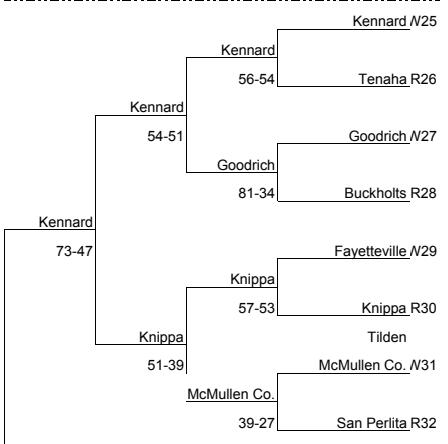

W16 Windthorst 65-54  
 Bidistrict Area Regional Semi-State  
 Feb. 14-15 Feb. 17-19 Semi-Final Semi-Final  
 Feb. 21-22 Feb. 25-26

**GIRLS BASKETBALL CONF. 1A DIVISION II**

50-33 Santa Maria W32  
 Semi-State Regional Area Bidistrict  
 Semi-Final Semi-Final Feb. 17-19 Feb. 14-15  
 Feb. 25-26 Feb. 21-22

**Region 1**

**Region 2**

**Region 3**

**Bracket Legend**  
 # Listed = District  
 W = 1st Place  
 R = 2nd Place  
 T = 3rd Place

**STATE CHAMPION**

**TEXAS CUP**

**Region 3**

**Region 4**

**Region 4**