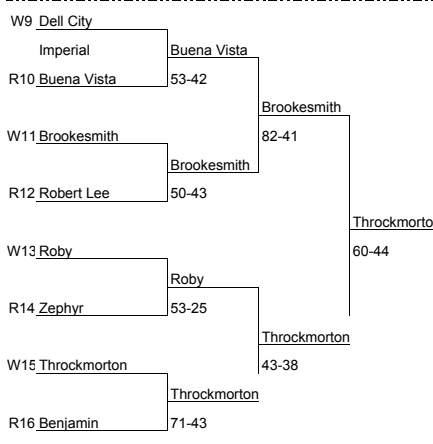

W16 Windthorst 65-54  
 Bidistrict Area Regional Semi-State  
 Feb. 14-15 Feb. 17-19 Semi-Final Semi-Final  
 Feb. 21-22 Feb. 25-26

**GIRLS BASKETBALL CONF. 1A DIVISION II**

50-33 Santa Maria W32  
 Semi-State Regional Area Bidistrict  
 Semi-Final Semi-Final Feb. 17-19 Feb. 14-15  
 Feb. 25-26 Feb. 21-22

**Region 1**

**Region 2**

**Region 3**

**Bracket Legend**  
 # Listed = District  
 W = 1st Place  
 R = 2nd Place  
 T = 3rd Place

**STATE CHAMPION**

**TEXAS CUP**

**Region 3**

**Region 4**

**Region 4**