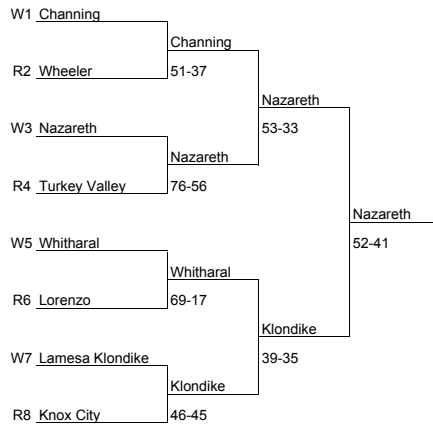

W16 Windthorst 65-54  
 Bidistrict Area Regional Semi-State  
 Feb. 14-15 Feb. 17-19 Semi-Final Semi-Final  
 Feb. 21-22 Feb. 25-26

**GIRLS BASKETBALL CONF. 1A DIVISION II**

50-33 Santa Maria W32  
 Semi-State Regional Area Bidistrict  
 Semi-Final Semi-Final Feb. 17-19 Feb. 14-15  
 Feb. 25-26 Feb. 21-22

**Region 1**

**Region 2**

**Region 3**

**Bracket Legend**  
 # Listed = District  
 W = 1st Place  
 R = 2nd Place  
 T = 3rd Place

**STATE CHAMPION**

**TEXAS CUP**

**Region 3**

**Region 4**

**Region 4**