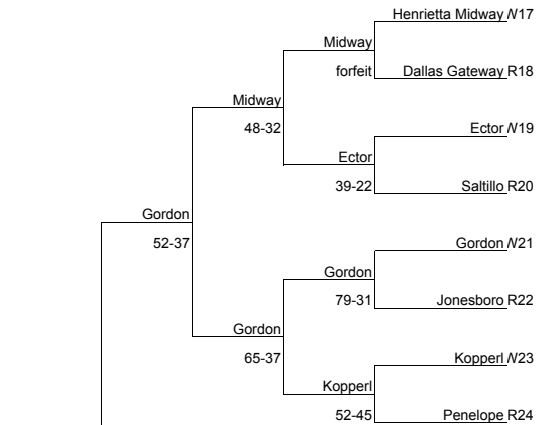

W16 Windthorst 65-54  
 Bidistrict Area Regional Semi-State  
 Feb. 14-15 Feb. 17-19 Semi-Final Semi-Final  
 Feb. 21-22 Feb. 25-26

**GIRLS BASKETBALL CONF. 1A DIVISION II**

50-33 Santa Maria W32  
 Semi-State Regional Area Bidistrict  
 Semi-Final Semi-Final Feb. 17-19 Feb. 14-15  
 Feb. 25-26 Feb. 21-22

**Region 1**

**Region 2**

**Region 3**

**Bracket Legend**  
 # Listed = District  
 W = 1st Place  
 R = 2nd Place  
 T = 3rd Place

**STATE CHAMPION**

**TEXAS CUP**

**Region 3**

**Region 4**

**Region 4**