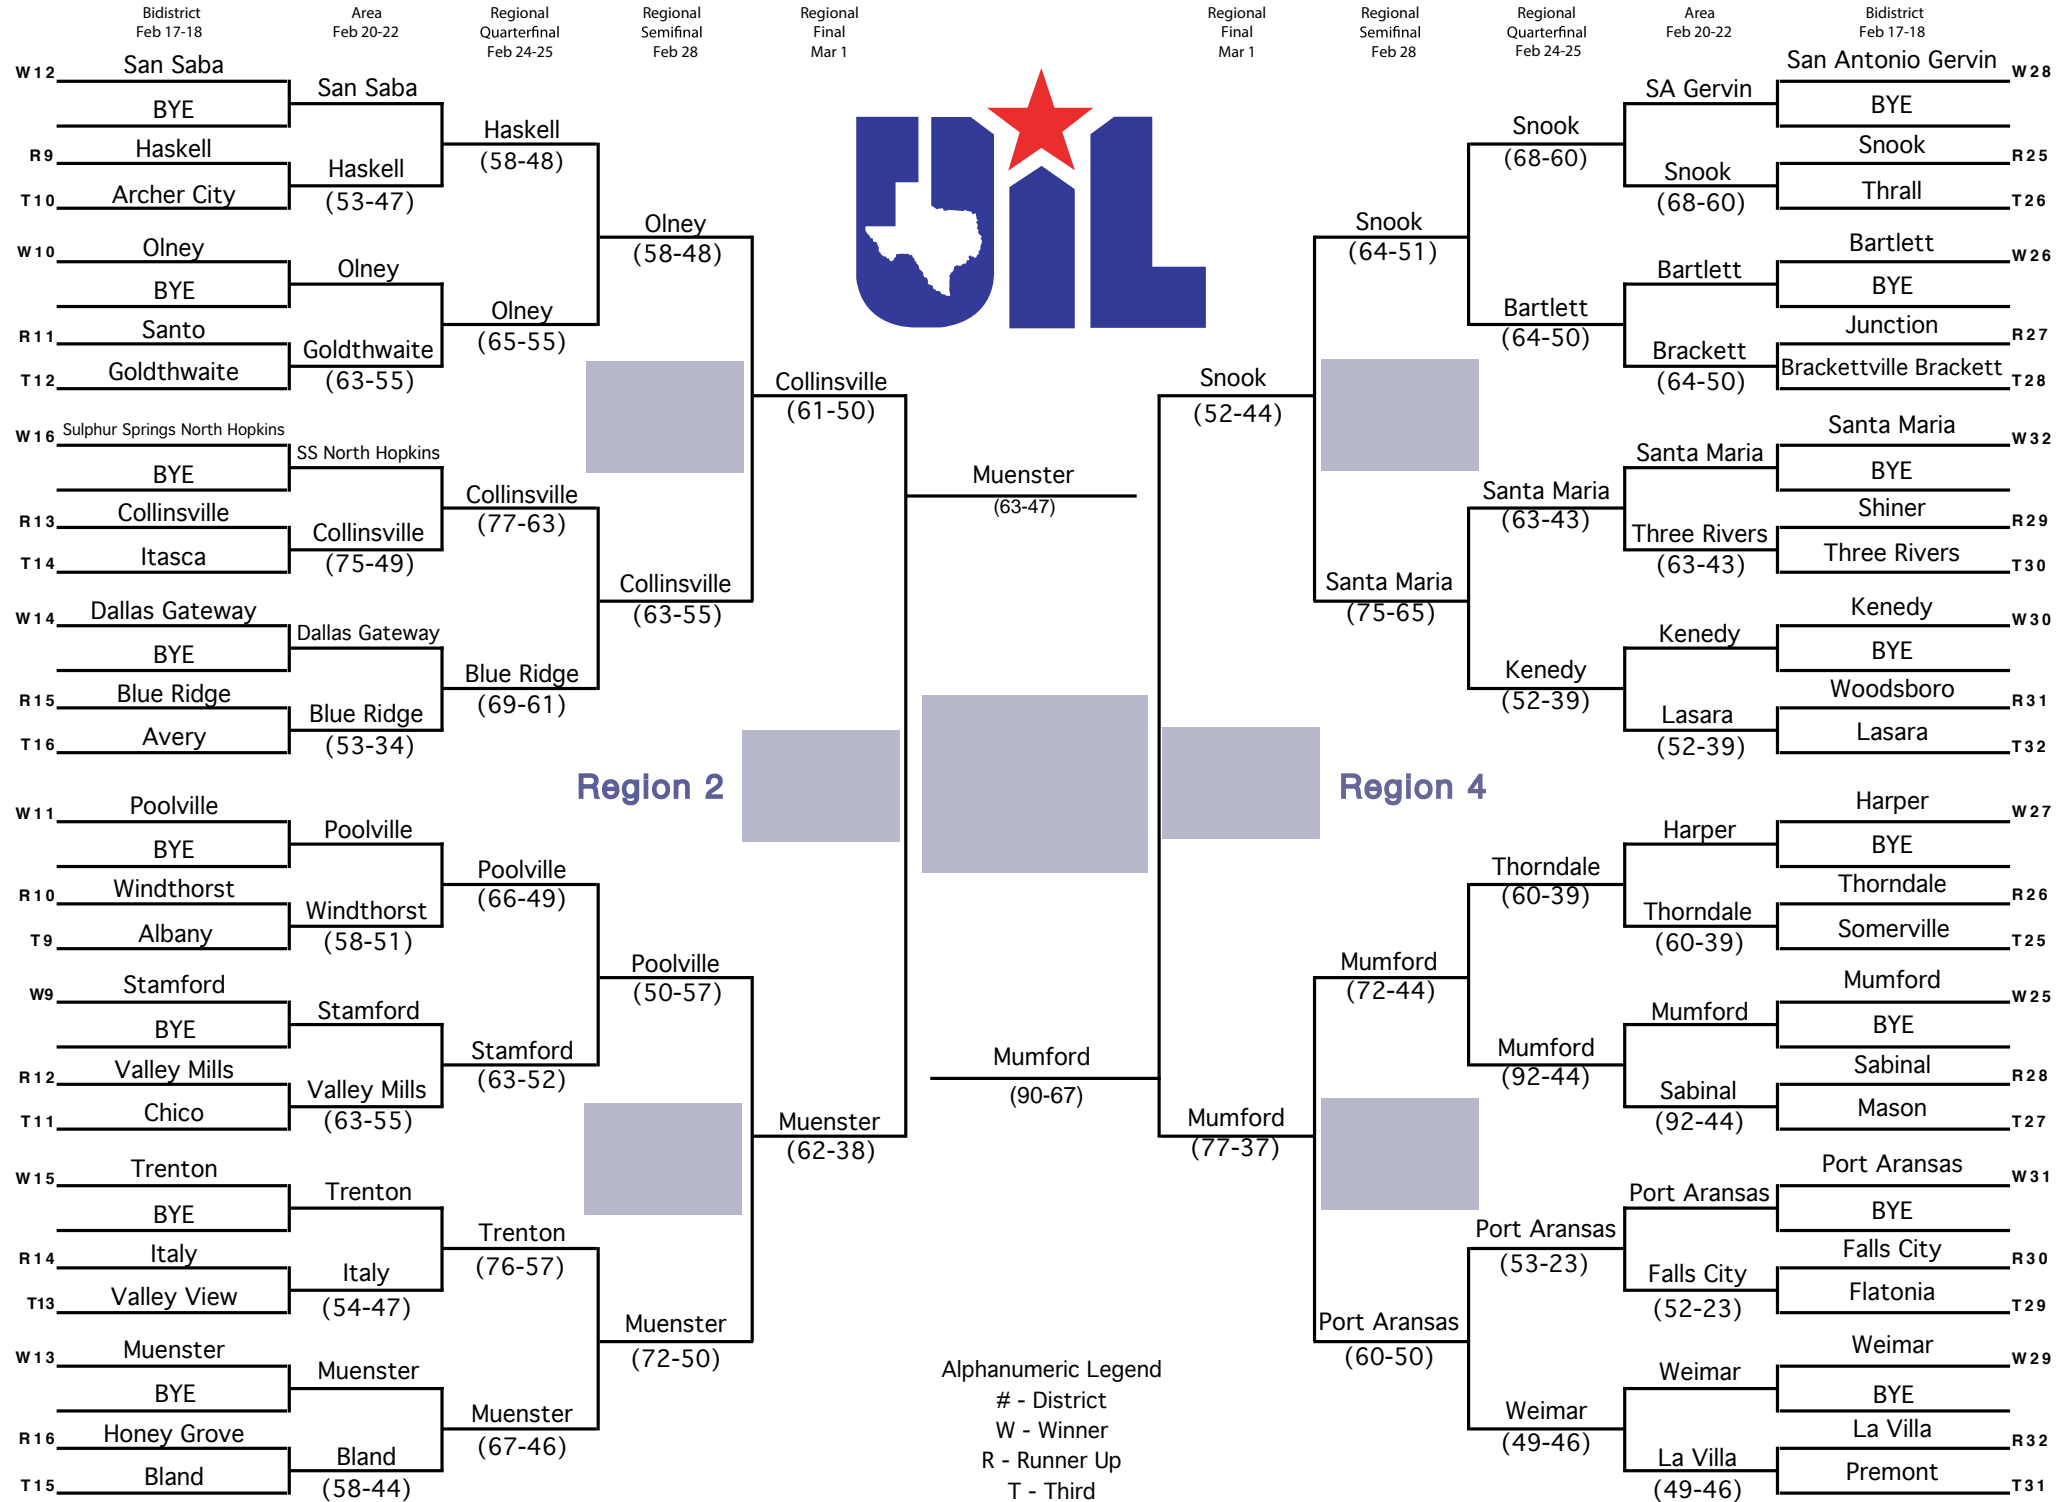

2014 Boys Basketball Conference 1A Division 1

2014 Boys Basketball Conference 1A Division 1

Bidistrict Feb 17-18

W12 San Saba
 BYE
 R9 Haskell
 T10 Archer City

Area Feb 20-22

San Saba
 Haskell (53-47)
 Olney
 BYE
 Santo
 Goldthwaite (63-55)