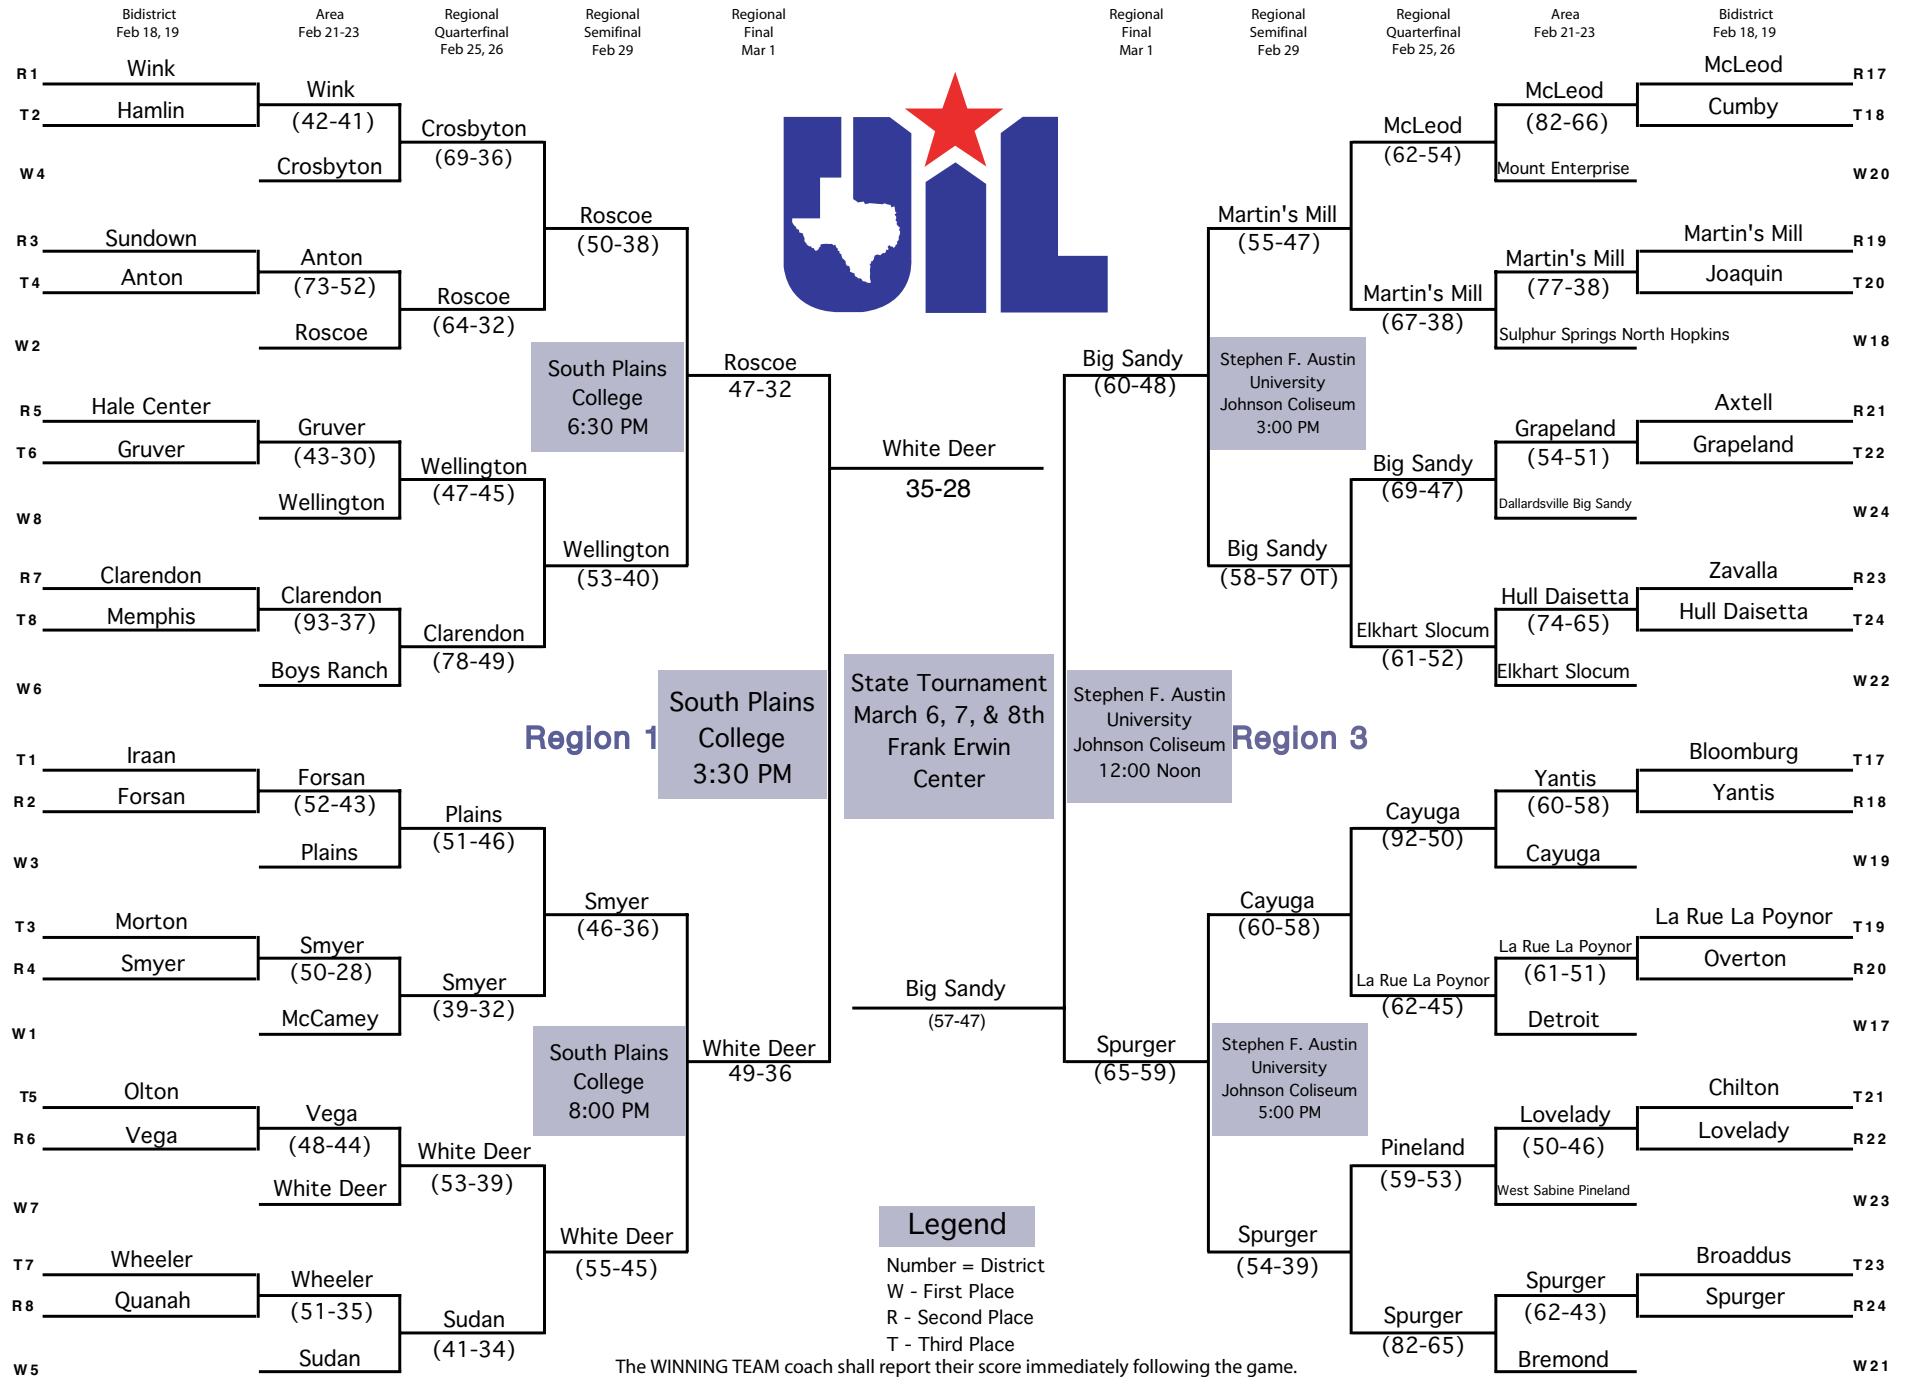

# Boys' Basketball Conference 1A Division 1

**Region 1**

**Region 3**

**State Tournament**  
 March 6, 7, & 8th  
 Frank Erwin Center

**South Plains College**  
 8:00 PM

**South Plains College**  
 3:30 PM

**Stephen F. Austin University Johnson Coliseum**  
 12:00 Noon

**Stephen F. Austin University Johnson Coliseum**  
 5:00 PM

**Stephen F. Austin University Johnson Coliseum**  
 3:00 PM

**South Plains College**  
 6:30 PM

# Boys' Basketball Conference 1A Division 1

**Region 2**

**Region 4**

State Tournament  
 March 6, 7, & 8th  
 Frank Erwin  
 Center

Austin  
 Delco Center  
 4:30 PM

Austin  
 Delco Center  
 2:00 PM

Fort Worth  
 Wilkerson-Grines  
 Center  
 6:00 PM

Fort Worth  
 Wilkerson-Grines  
 Center  
 3:00 PM

Fort Worth  
 Wilkerson-Grines  
 Center  
 8:00 PM

Austin  
 Delco Center  
 3:00 PM

San Antonio Stacey  
 (48-41)

Normangee  
 (67-32)

Austin  
 Delco Center  
 4:30 PM