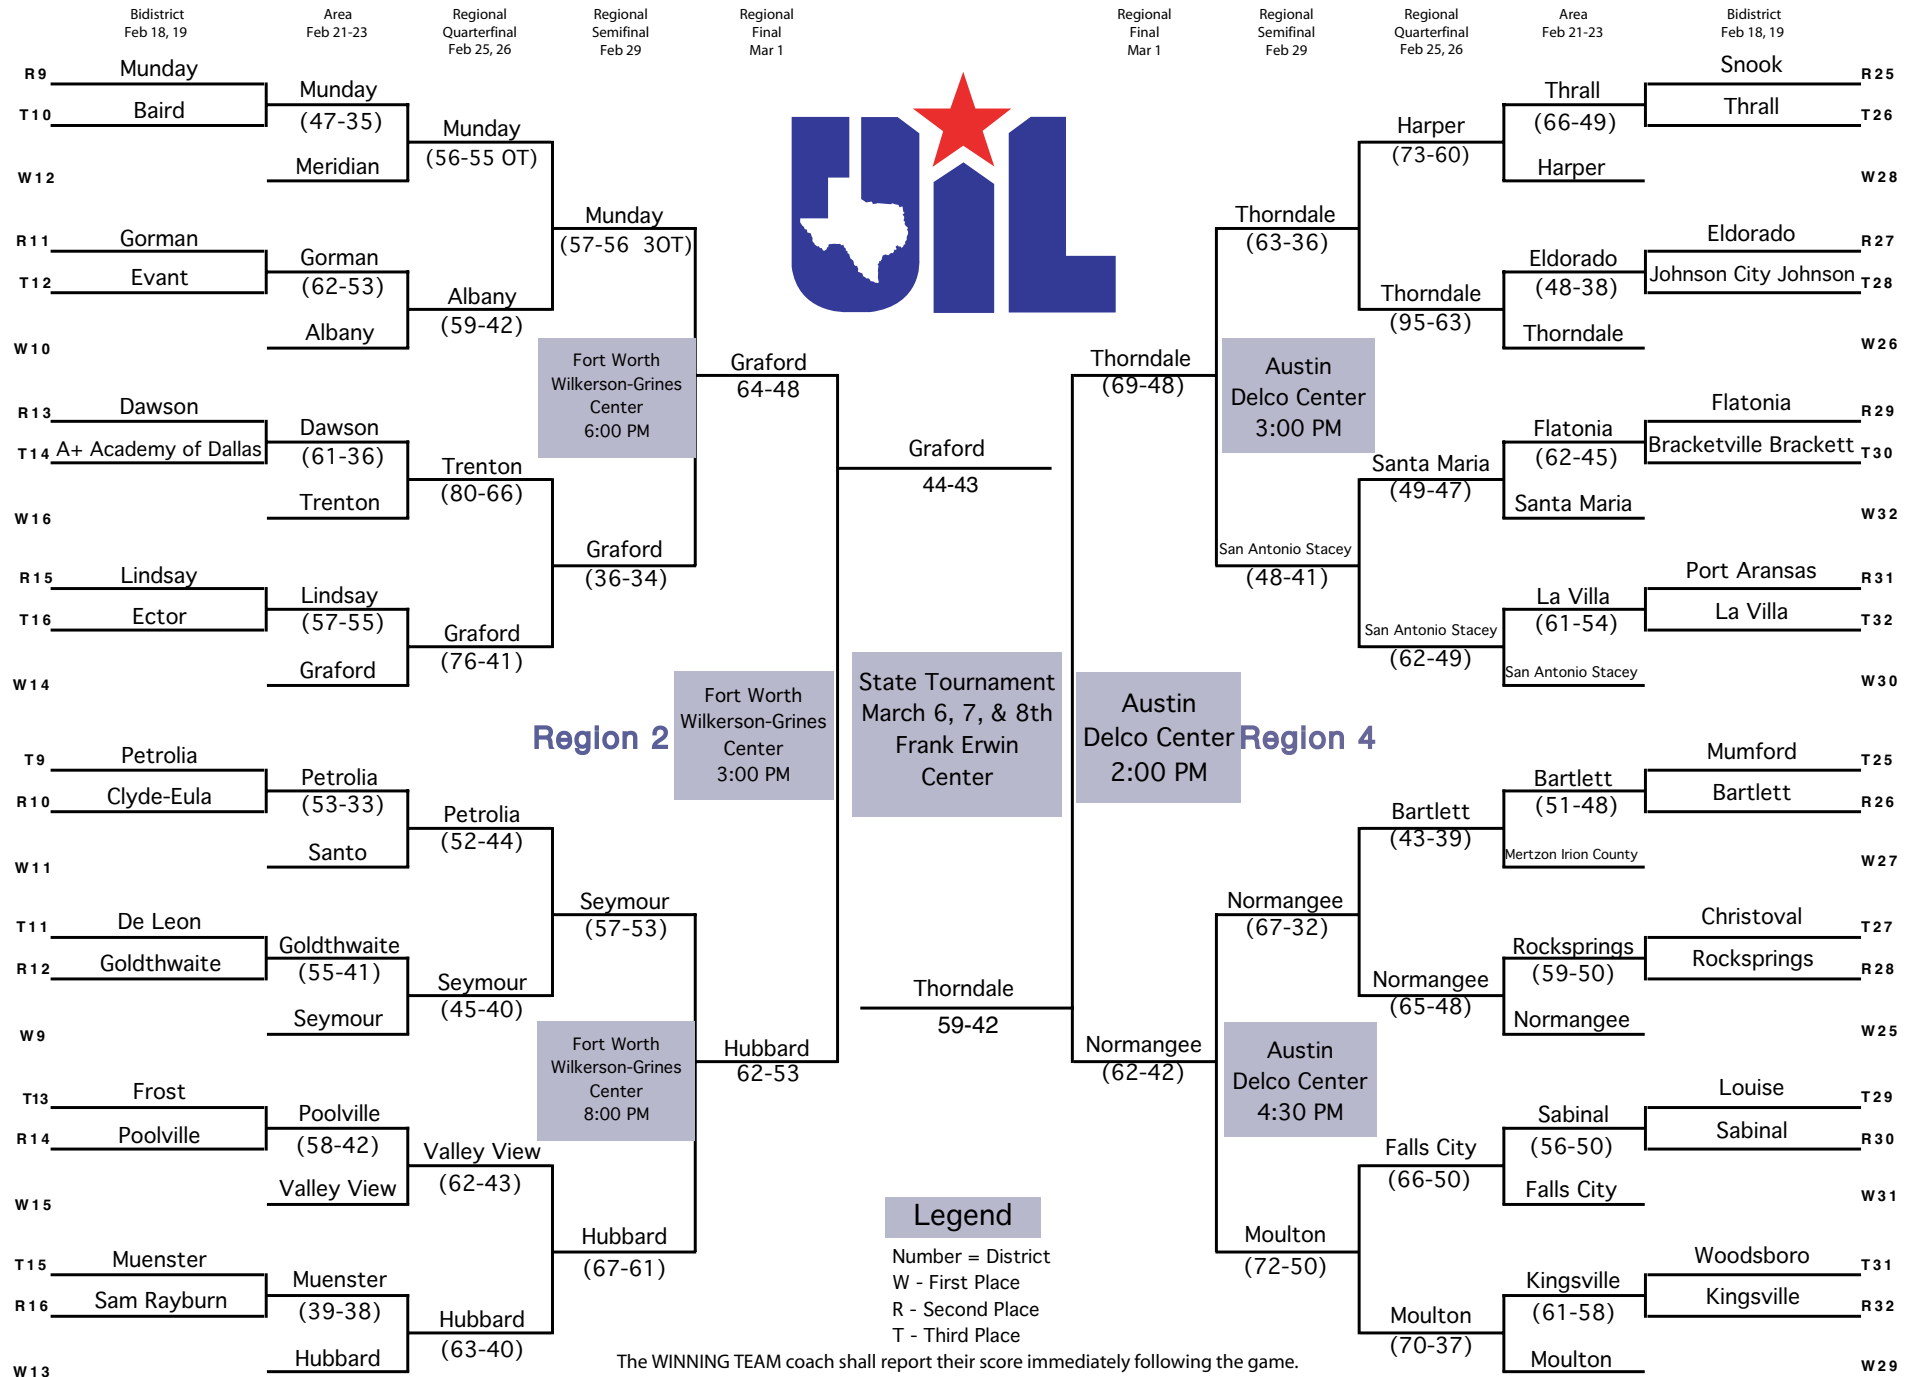

# Boys' Basketball Conference 1A Division 1

**Region 1**

**Region 3**

**State Tournament**  
 March 6, 7, & 8th  
 Frank Erwin Center

**South Plains College**  
 8:00 PM

**South Plains College**  
 3:30 PM

**Stephen F. Austin University Johnson Coliseum**  
 12:00 Noon

**Stephen F. Austin University Johnson Coliseum**  
 5:00 PM

**Stephen F. Austin University Johnson Coliseum**  
 3:00 PM

**South Plains College**  
 6:30 PM

# Boys' Basketball Conference 1A Division 1

**Region 2**

**Region 4**

State Tournament  
 March 6, 7, & 8th  
 Frank Erwin  
 Center

Austin  
 Delco Center  
 4:30 PM

Austin  
 Delco Center  
 2:00 PM

Fort Worth  
 Wilkerson-Grines  
 Center  
 6:00 PM

Fort Worth  
 Wilkerson-Grines  
 Center  
 3:00 PM

Fort Worth  
 Wilkerson-Grines  
 Center  
 8:00 PM

Austin  
 Delco Center  
 3:00 PM

San Antonio Stacey  
 (48-41)

Normangee  
 (67-32)

Austin  
 Delco Center  
 4:30 PM