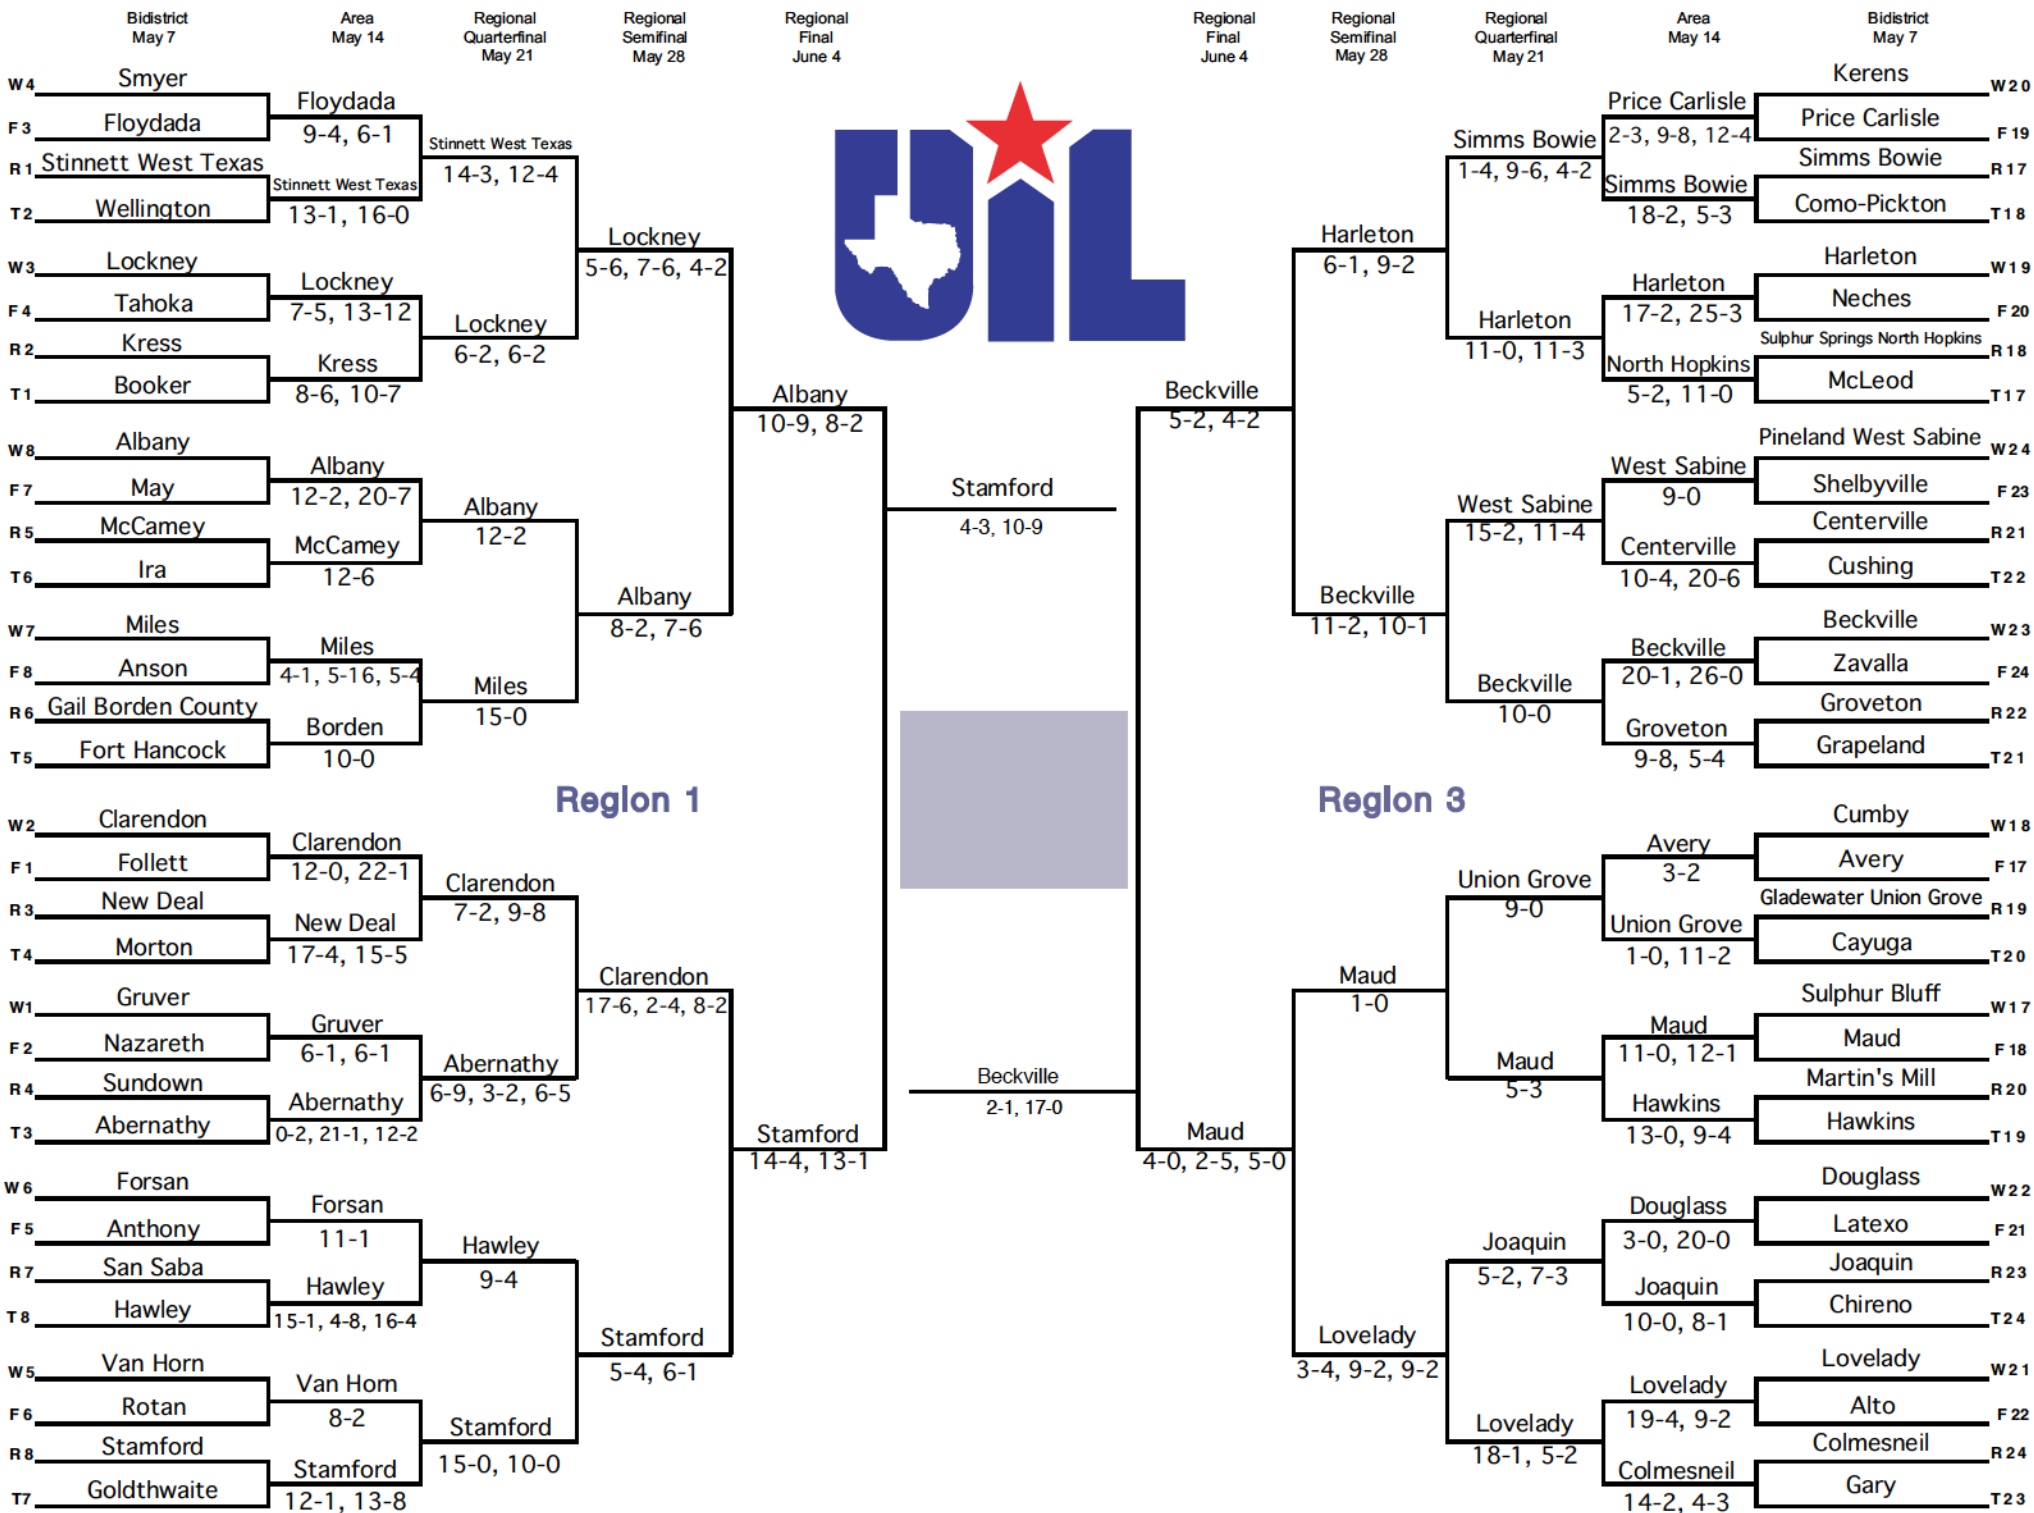

# 2016 Baseball Conference 2A

Region 1

Region 3