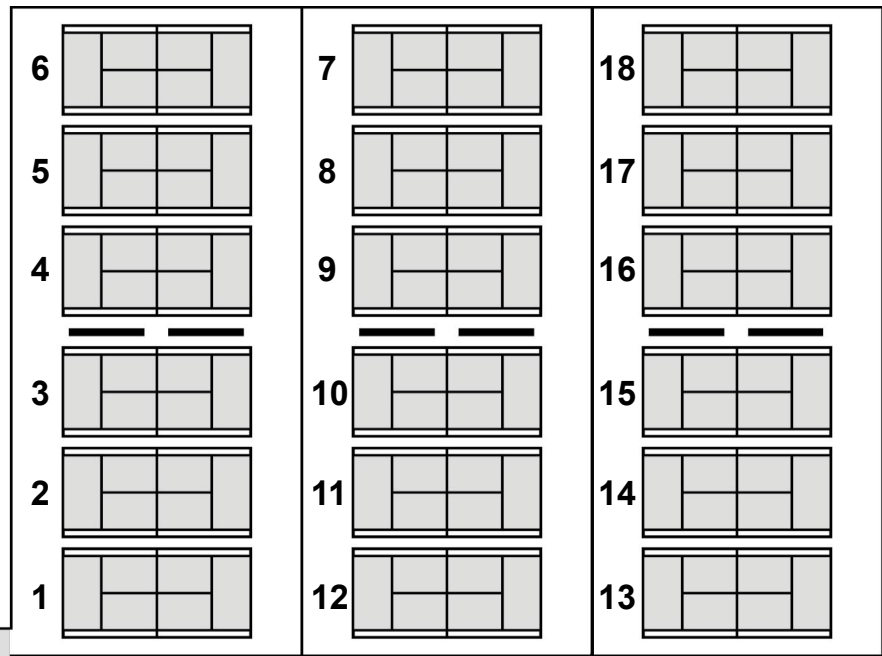

Omar Smith
Intramural
Tennis Center

TOURNAMENT DESK

SOUVENIRS

TOURNAMENT DESK

GRANDSTAND

STADIUM

George P. Mitchell
Tennis Center
Varsity Courts

CONCESSIONS (UPSTAIRS)

STADIUM

PARKING
LOT 100d

GRANDSTAND

ELEVATOR

TICKET BOOTH