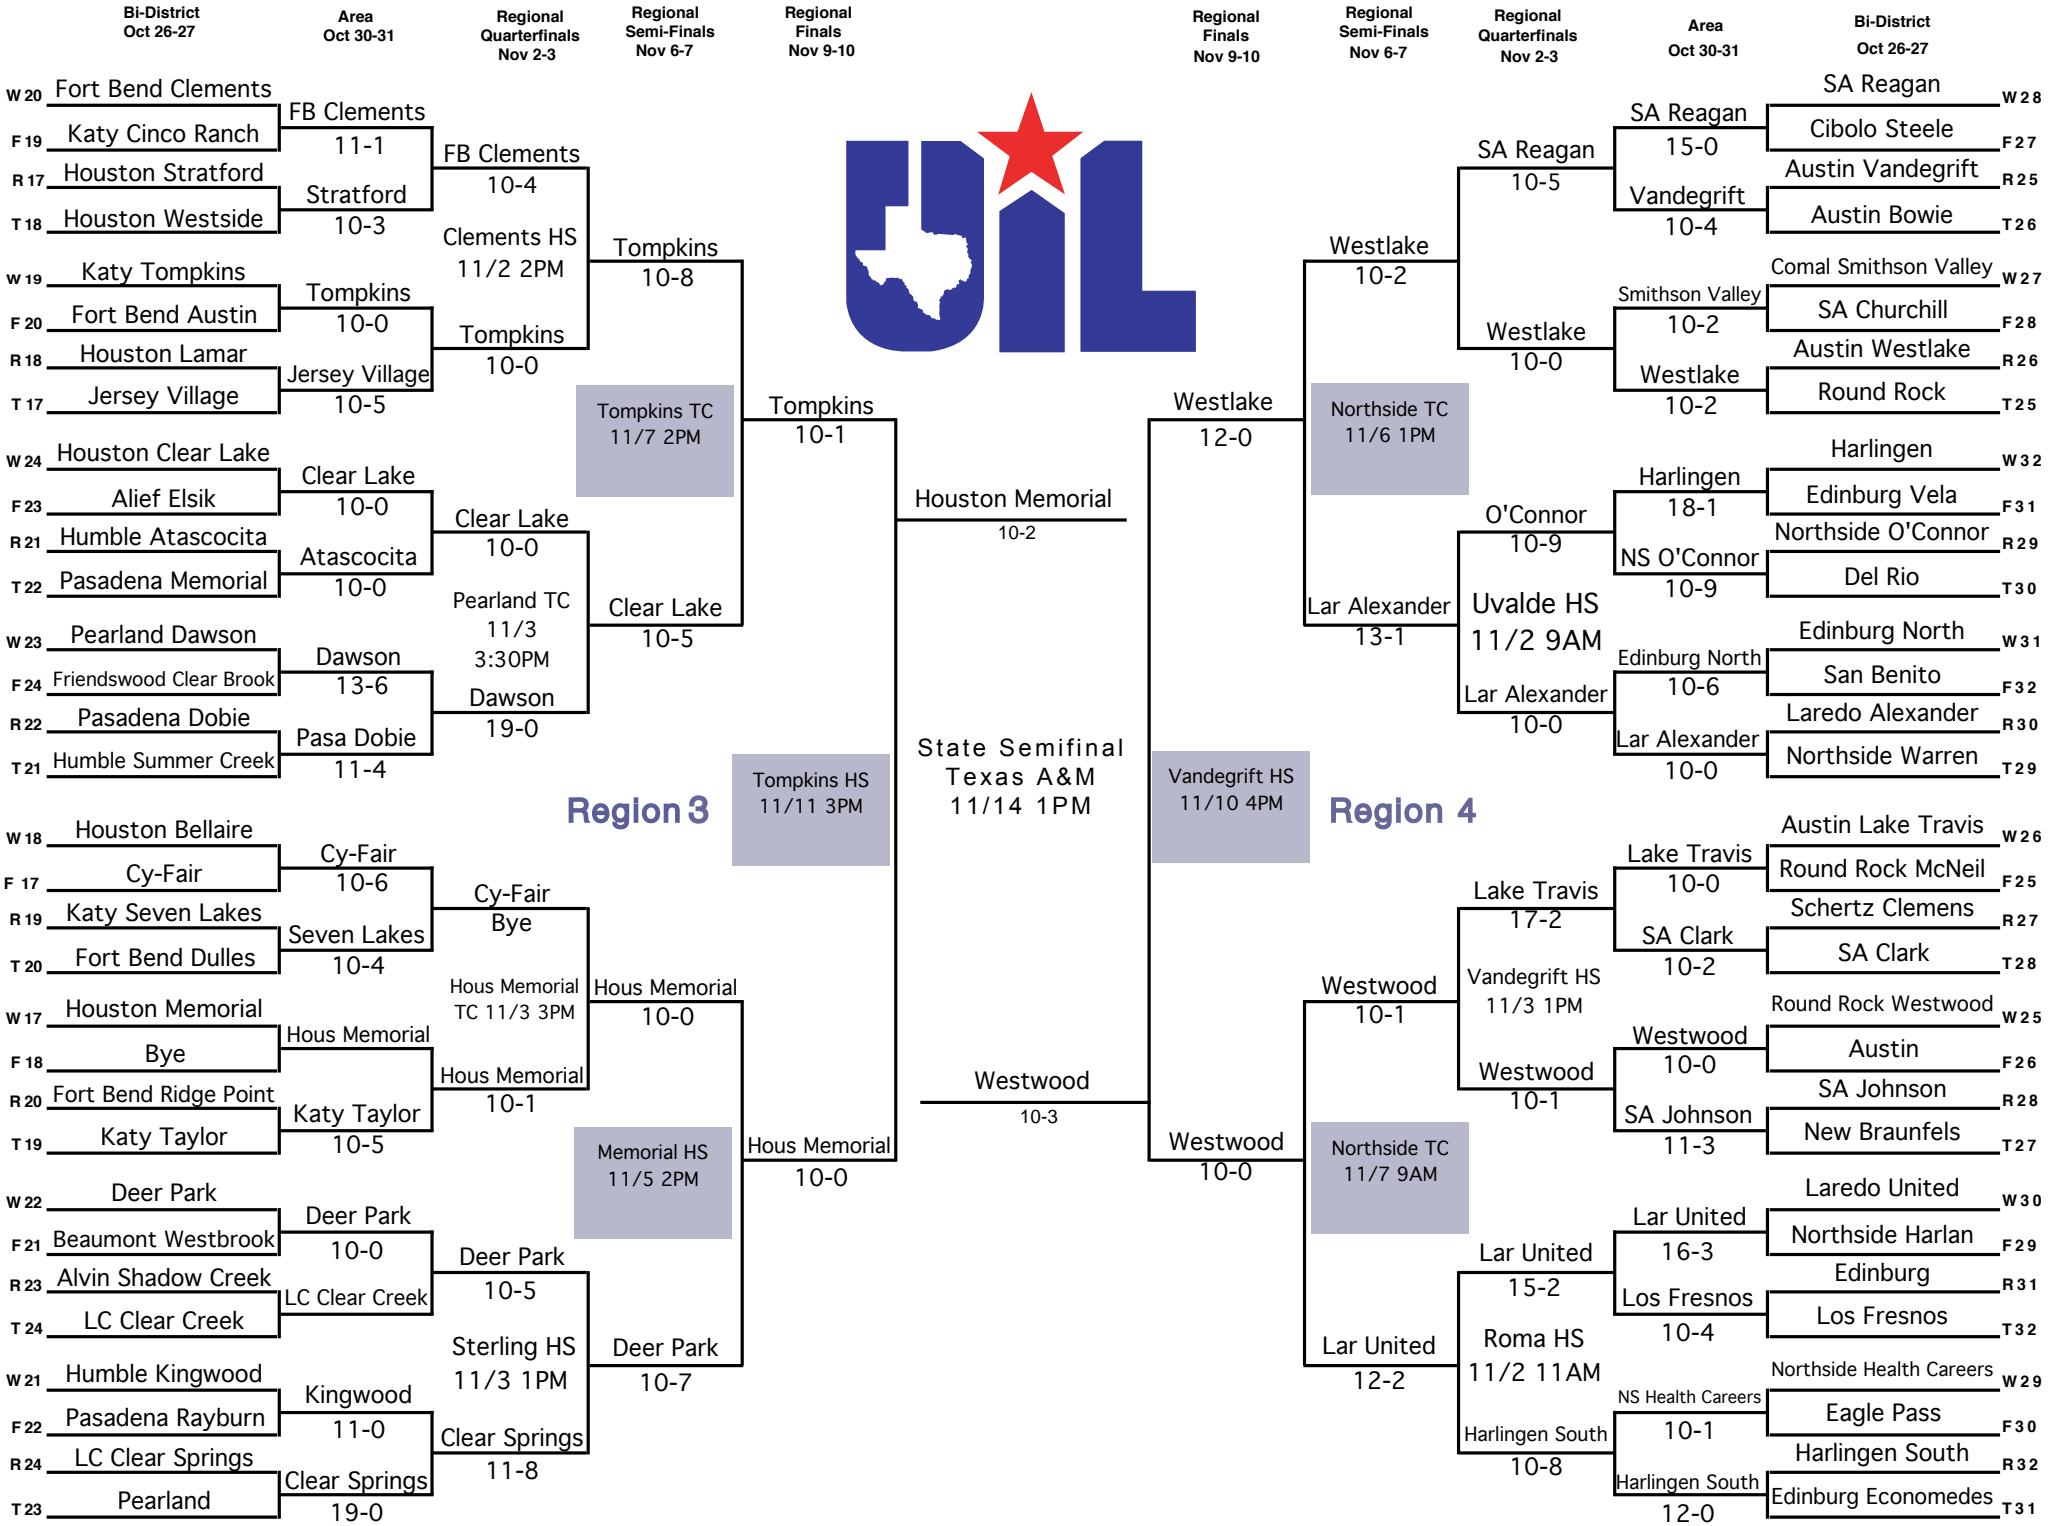

2020 Team Tennis Conference 6A

Region 3

Region 4

State Semifinal
Texas A&M
11/14 1PM

Tompkins TC
11/7 2PM

Northside TC
11/6 1PM

Tompkins HS
11/11 3PM

Vandegrift HS
11/10 4PM

Hous Memorial
TC 11/3 3PM

Westwood
11/3 1PM

Memorial HS
11/5 2PM

Northside TC
11/7 9AM

Sterling HS
11/3 1PM

Roma HS
11/2 11AM

Clear Springs
11-8

Harlingen South
10-8

NS Health Careers
10-1

Harlingen South
12-0