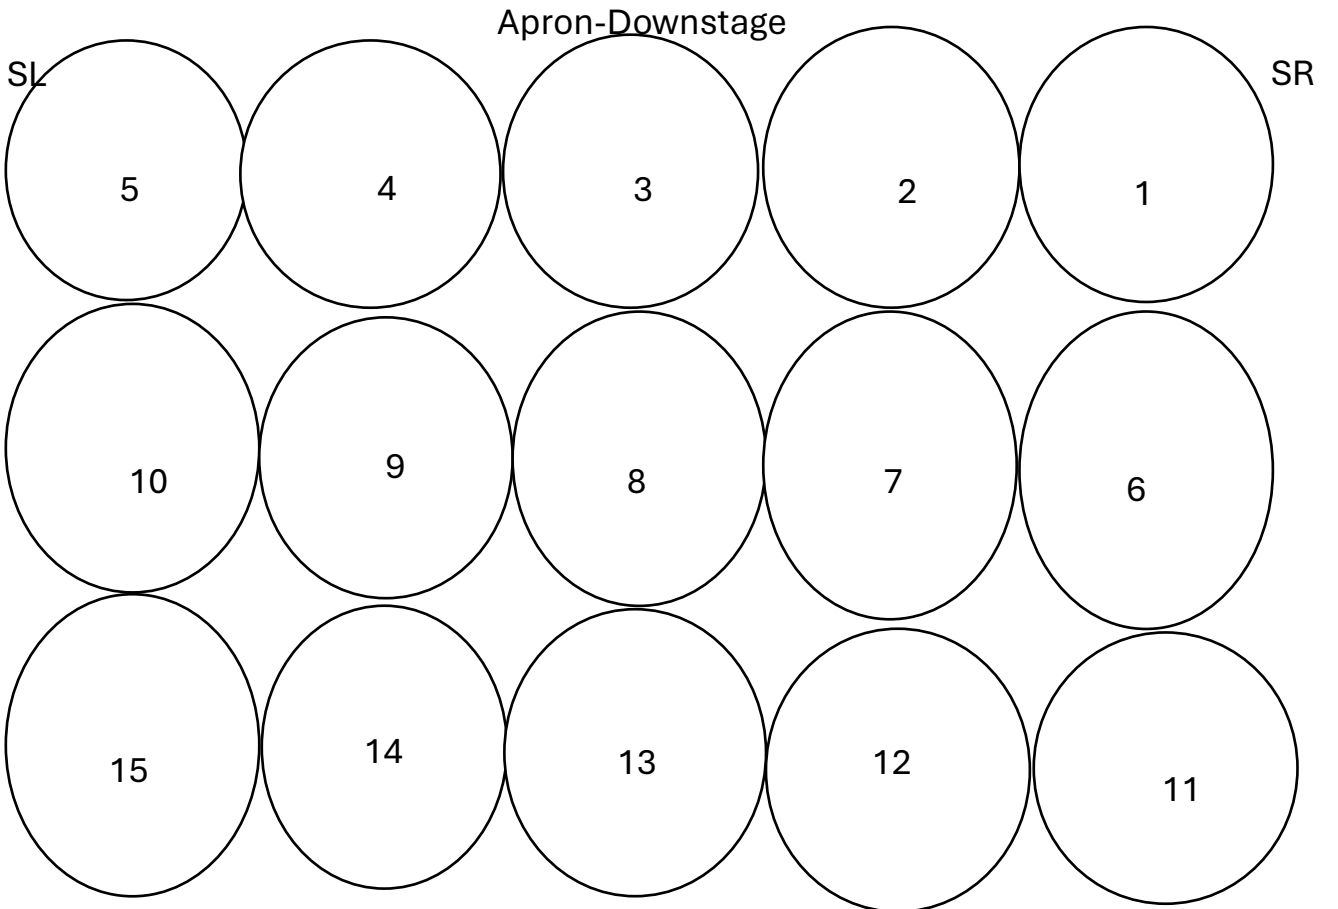

3B

Estacado has 20 areas on Submasters. Each one is lit by source 4 incandescent instruments. Areas can also be lit in any color with overhead LEDs. There are red, green, blue and amber washes/cyc lights programmed as sub masters, also.

Hope this helps!

52'4"

Open

8'5"

11'5"

8'5"

5'6"

25'

5'6"

8'

8'

7'6"

7'6"

ERC

Estacado Stage