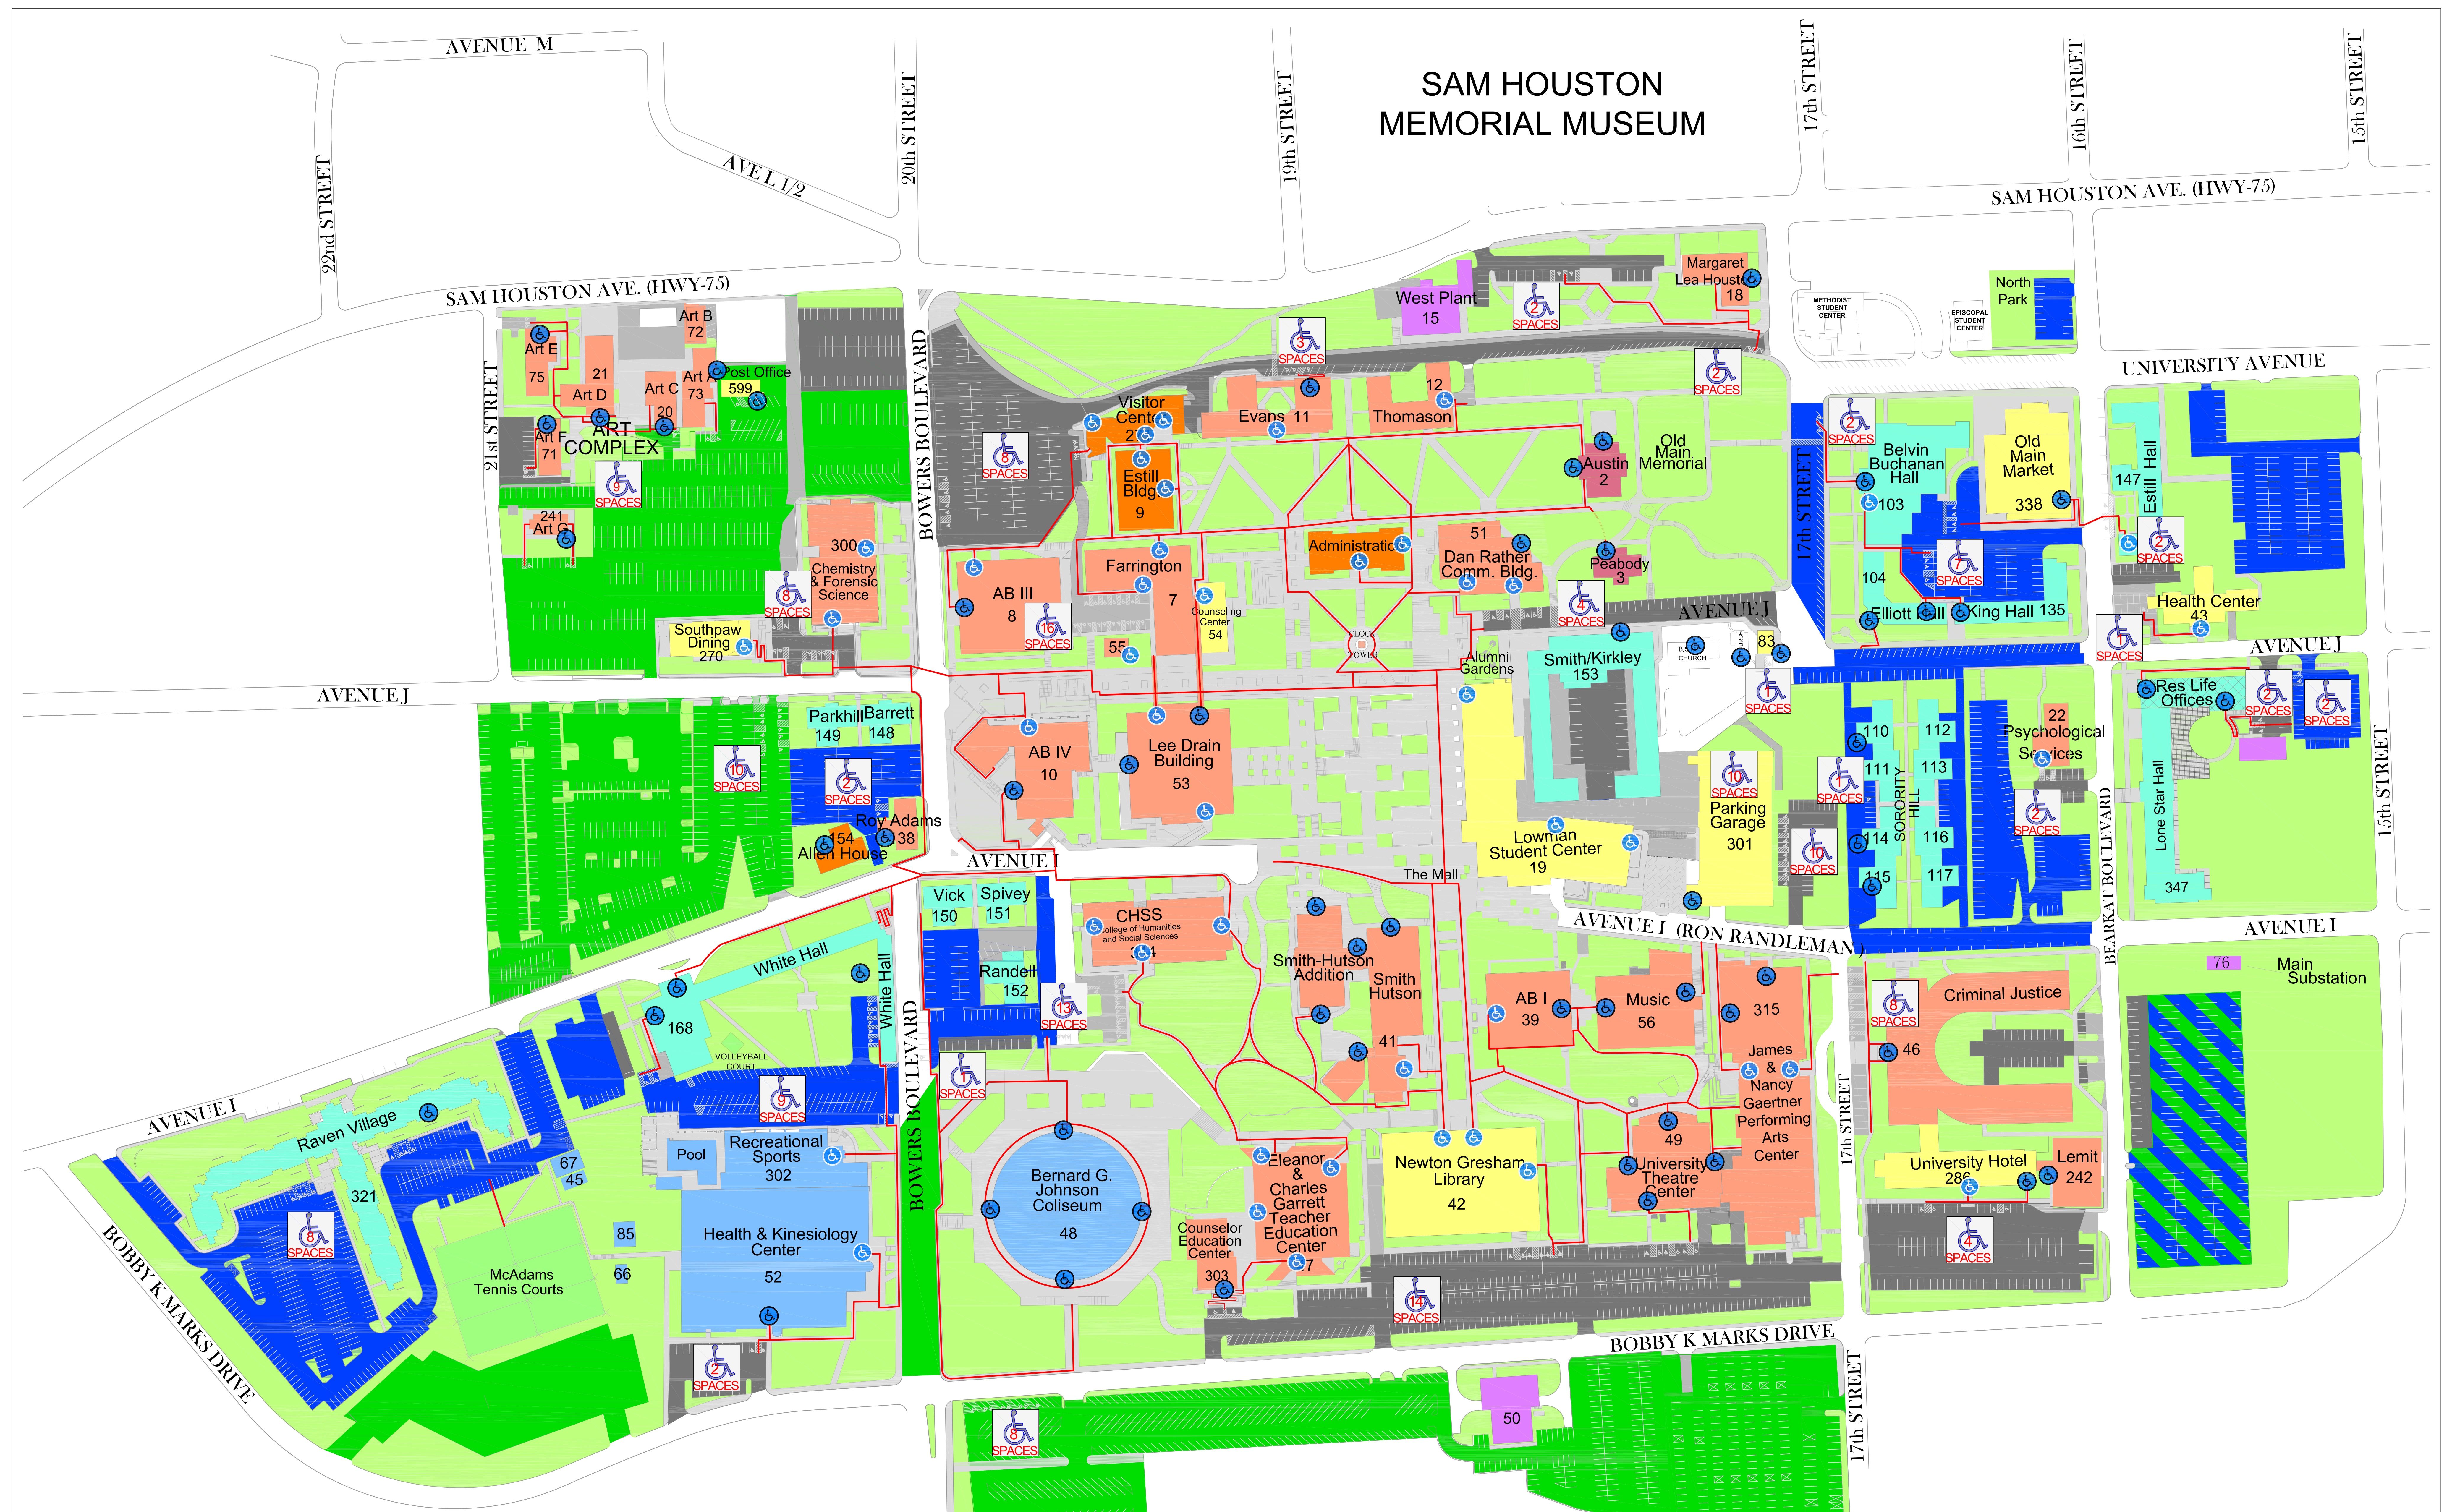

# SAM HOUSTON MEMORIAL MUSEUM

ADA AUTOMATIC ENTRANCE  
 ADA ENTRANCE  
 ROUTE\*  
 ADA PARKING LOCATION & QUANTITY

\*NOTE: Sam Houston State University strives to make its campus and facilities fully accessible to persons with disabilities. The routes marked above represent the most accessible pathways on campus. In certain areas, however, these routes may not be entirely consistent with ADA grade due to the unique topography of the SHSU campus.

**Sam Houston State University**
  
 A Member Of The Texas State University System
   
**CENTRAL CAMPUS**

- ALL COLOR PERMIT PARKING
- BLUE PERMIT PARKING
- GREEN PERMIT PARKING
- FACULTY & STAFF PARKING
- ACADEMIC
- STUDENT SERVICES
- HISTORICAL AND MUSEUM
- ATHLETICS
- HOUSING
- ADMINISTRATION
- PHYSICAL PLANT
- REC SPORTS