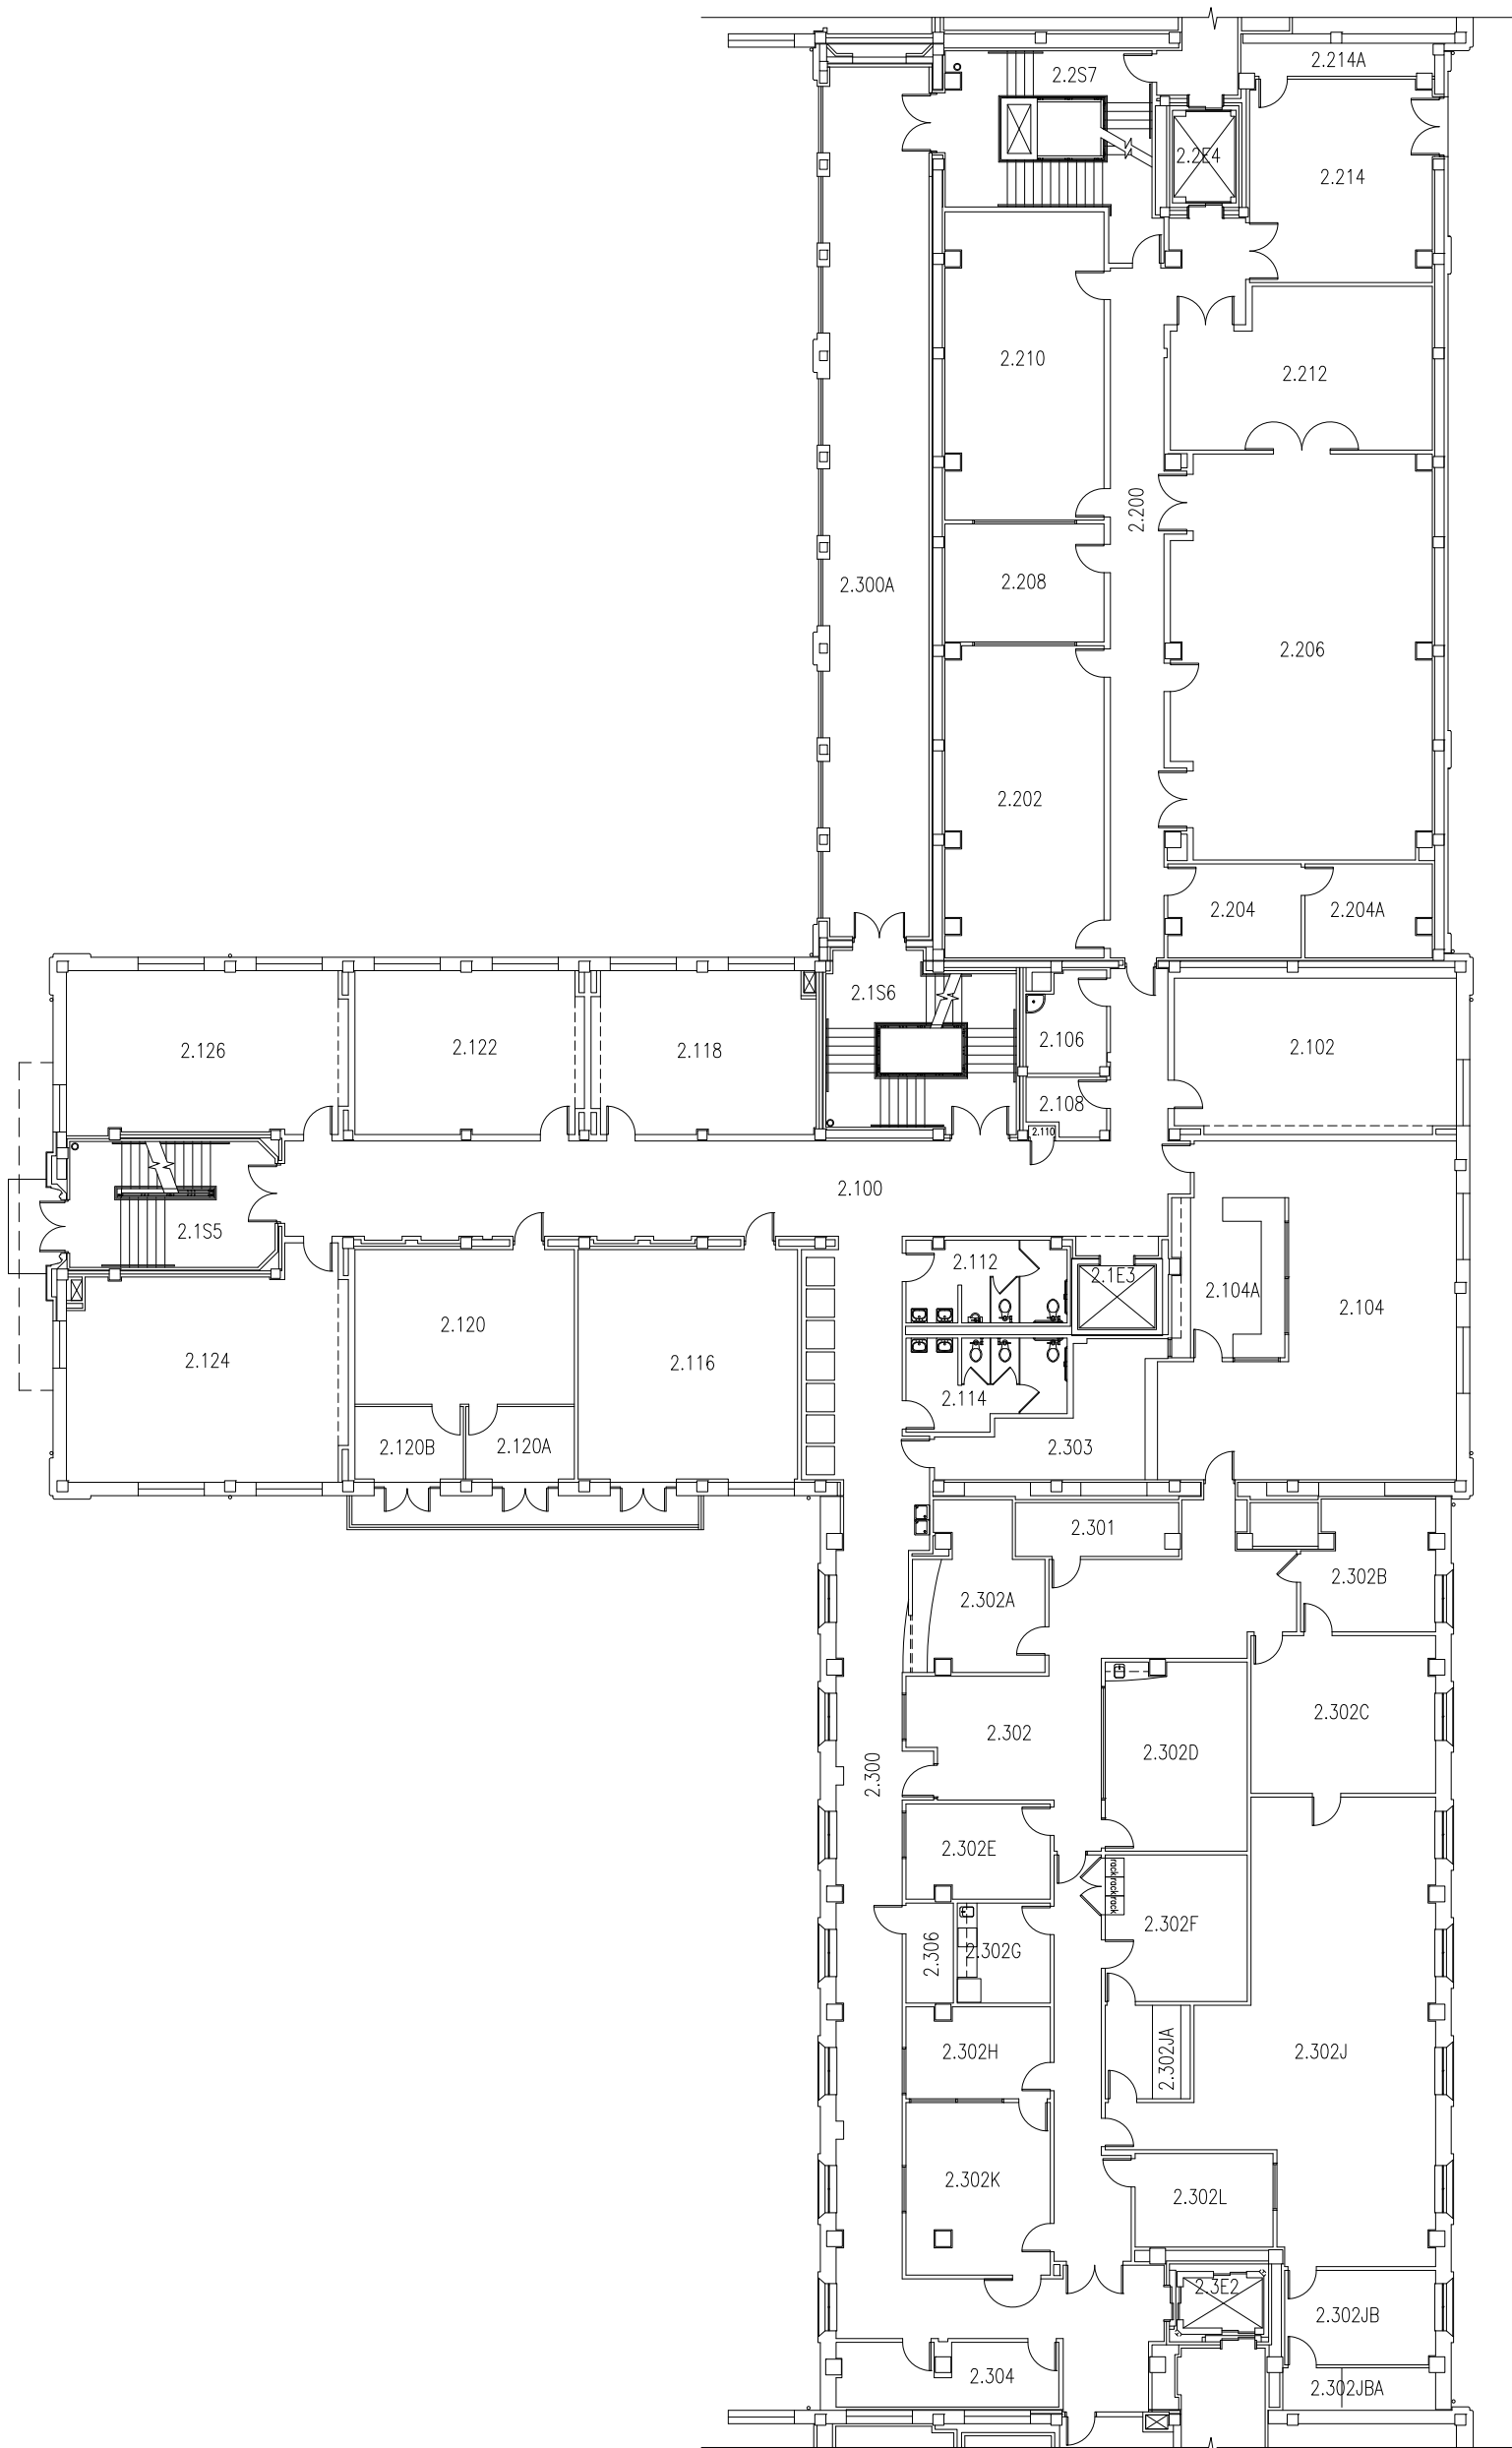

The University of Texas at Austin  
 space@austin.utexas.edu

MEZES HALL  
 MEZ (0425)  
 FLOOR: FIRST (01)

DATE: 5/11/2021  
 SCALE: 1"=20'

The University of Texas at Austin  
space@austin.utexas.edu

MEZES HALL  
MEZ (0425)  
FLOOR: SECOND (02)

DATE: 3/1/2018  
SCALE: 1"=20'