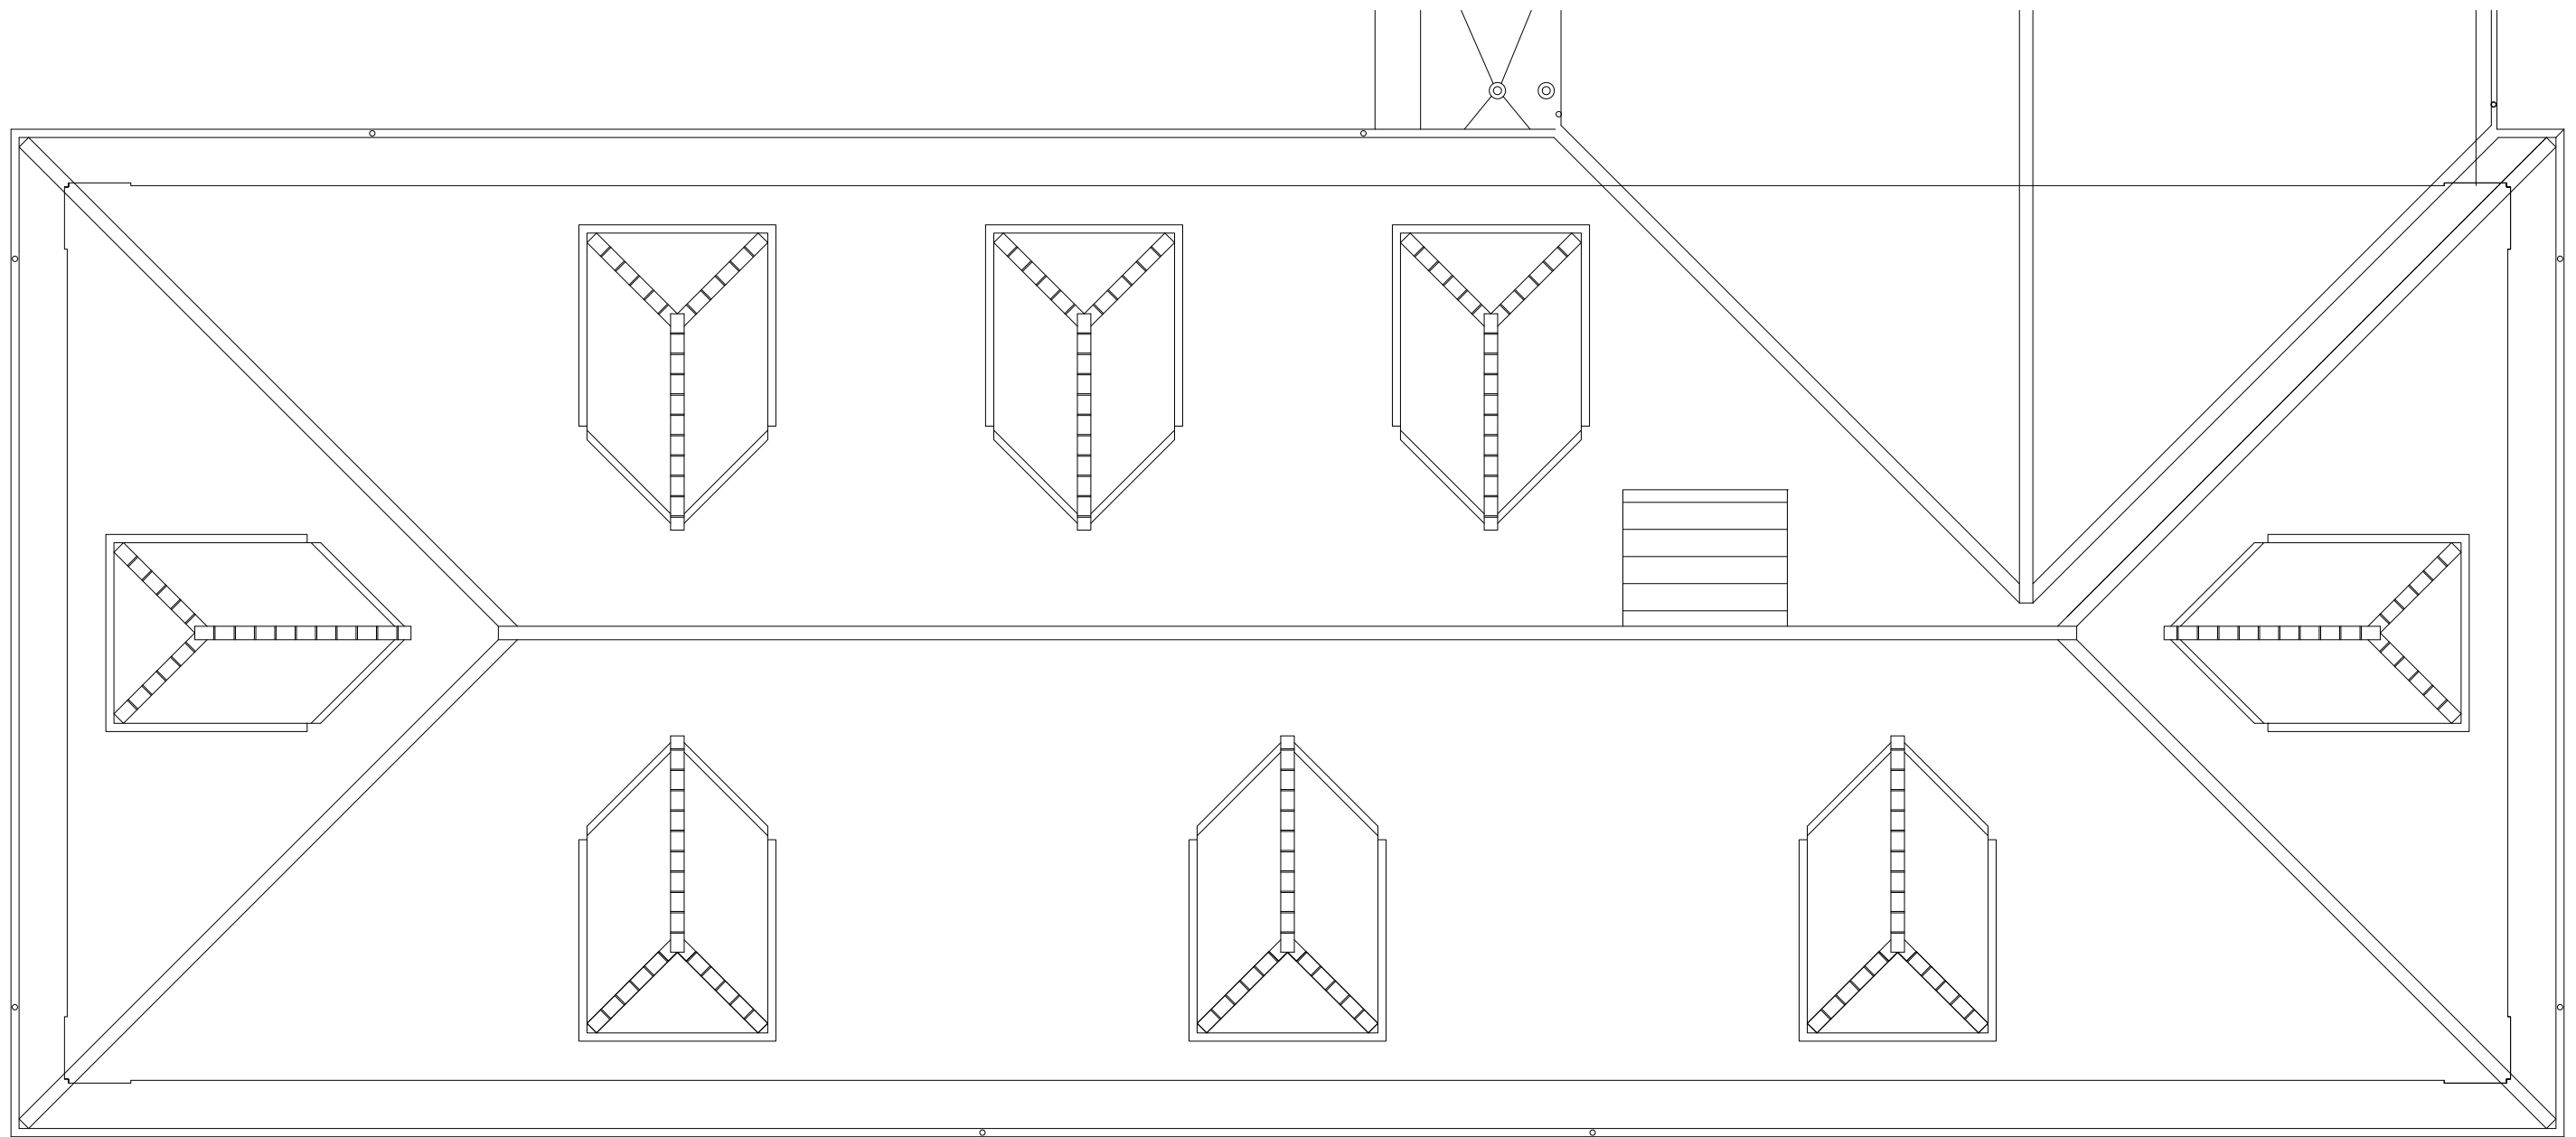

DATE: 6/2/2014
 SCALE: 3/32"=1'

The University of Texas at Austin
 LIS@austin.utexas.edu

BENEDICT HALL
 BEN (0081)
 FLOOR: THIRD (03)

DATE: 6/2/2014
 SCALE: 3/32"=1'

The University of Texas at Austin
 LIS@austin.utexas.edu

BENEDICT HALL
 BEN (0081)
 FLOOR: FIFTH (05)

DATE: 6/19/2017
 SCALE: 3/32"=1'

The University of Texas at Austin
space@austin.utexas.edu

BENEDICT HALL
BEN (0081)
FLOOR: ROOF

DATE: 6/2/2014
SCALE: 3/32"=1'