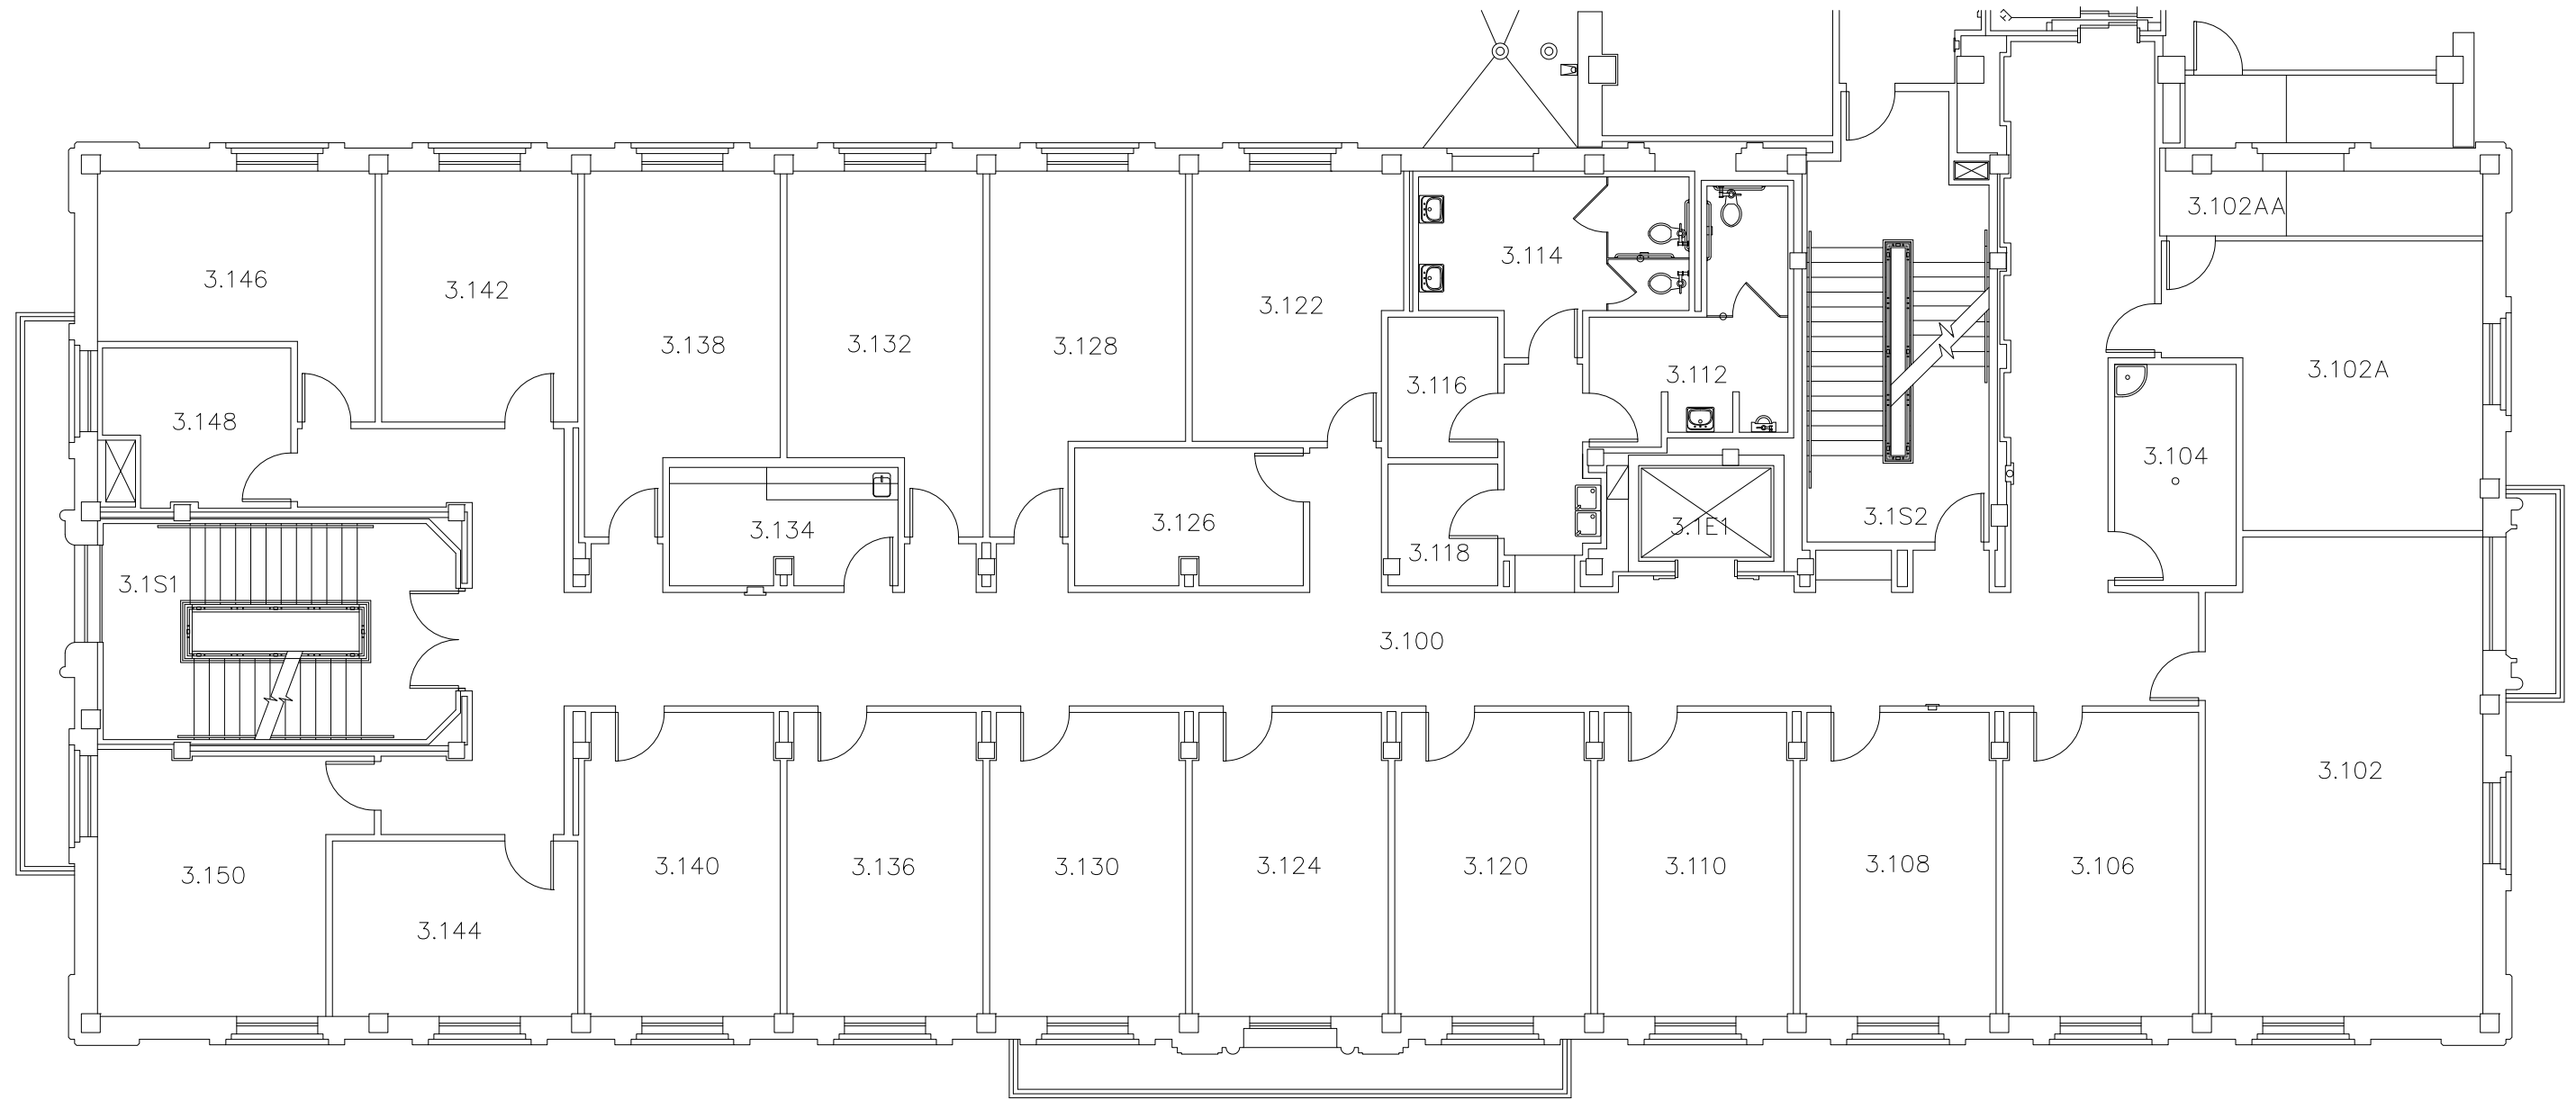

The University of Texas at Austin
 space@austin.utexas.edu

BENEDICT HALL
 BEN (0081)
 FLOOR: FIRST (01)

DATE: 1/1/2016
 SCALE: 3/32"=1'

The University of Texas at Austin
 LIS@austin.utexas.edu

BENEDICT HALL
 BEN (0081)
 FLOOR: SECOND (02)

DATE: 6/2/2014
 SCALE: 3/32"=1'

The University of Texas at Austin
 LIS@austin.utexas.edu

BENEDICT HALL
 BEN (0081)
 FLOOR: THIRD (03)

DATE: 6/2/2014
 SCALE: 3/32"=1'

The University of Texas at Austin
 LIS@austin.utexas.edu

BENEDICT HALL
 BEN (0081)
 FLOOR: FIFTH (05)

DATE: 6/19/2017
 SCALE: 3/32"=1'

The University of Texas at Austin
space@austin.utexas.edu

BENEDICT HALL
BEN (0081)
FLOOR: ROOF

DATE: 6/2/2014
SCALE: 3/32"=1'