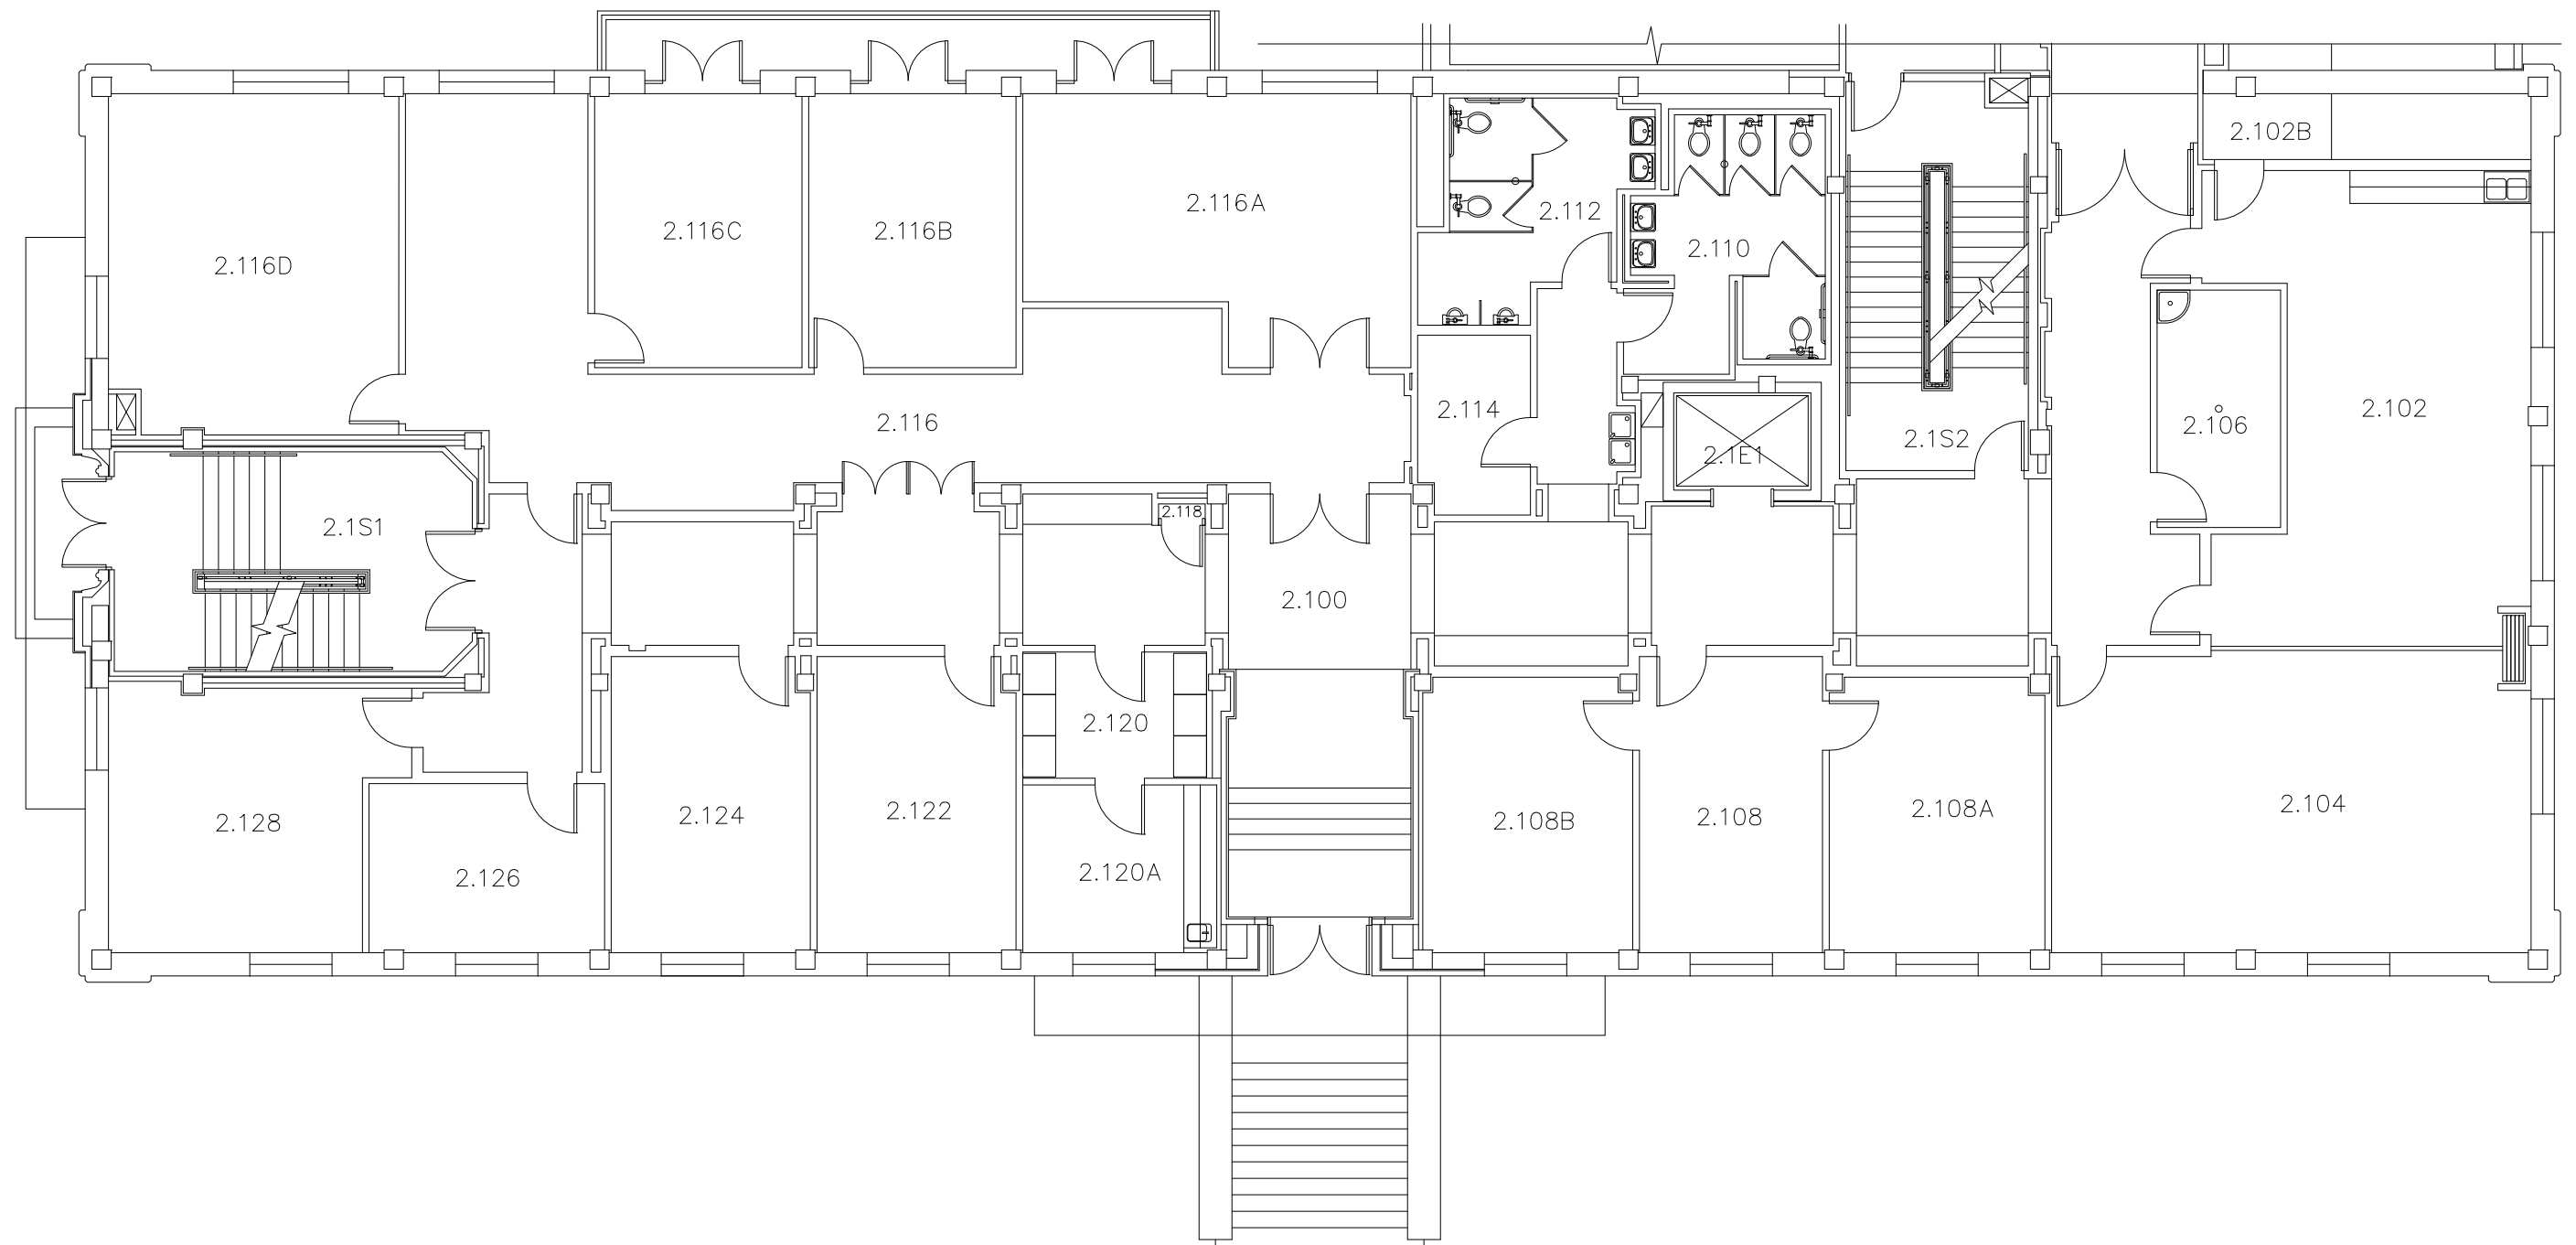

The University of Texas at Austin
 space@austin.utexas.edu

BENEDICT HALL
 BEN (0081)
 FLOOR: FIRST (01)

DATE: 1/1/2016
 SCALE: 3/32"=1'

The University of Texas at Austin
 LIS@austin.utexas.edu

BENEDICT HALL
 BEN (0081)
 FLOOR: SECOND (02)

DATE: 6/2/2014
 SCALE: 3/32"=1'

The University of Texas at Austin
 LIS@austin.utexas.edu

BENEDICT HALL
 BEN (0081)
 FLOOR: THIRD (03)

DATE: 6/2/2014
 SCALE: 3/32"=1'

The University of Texas at Austin
 LIS@austin.utexas.edu

BENEDICT HALL
 BEN (0081)
 FLOOR: FIFTH (05)

DATE: 6/19/2017
 SCALE: 3/32"=1'

The University of Texas at Austin
space@austin.utexas.edu

BENEDICT HALL
BEN (0081)
FLOOR: ROOF

DATE: 6/2/2014
SCALE: 3/32"=1'