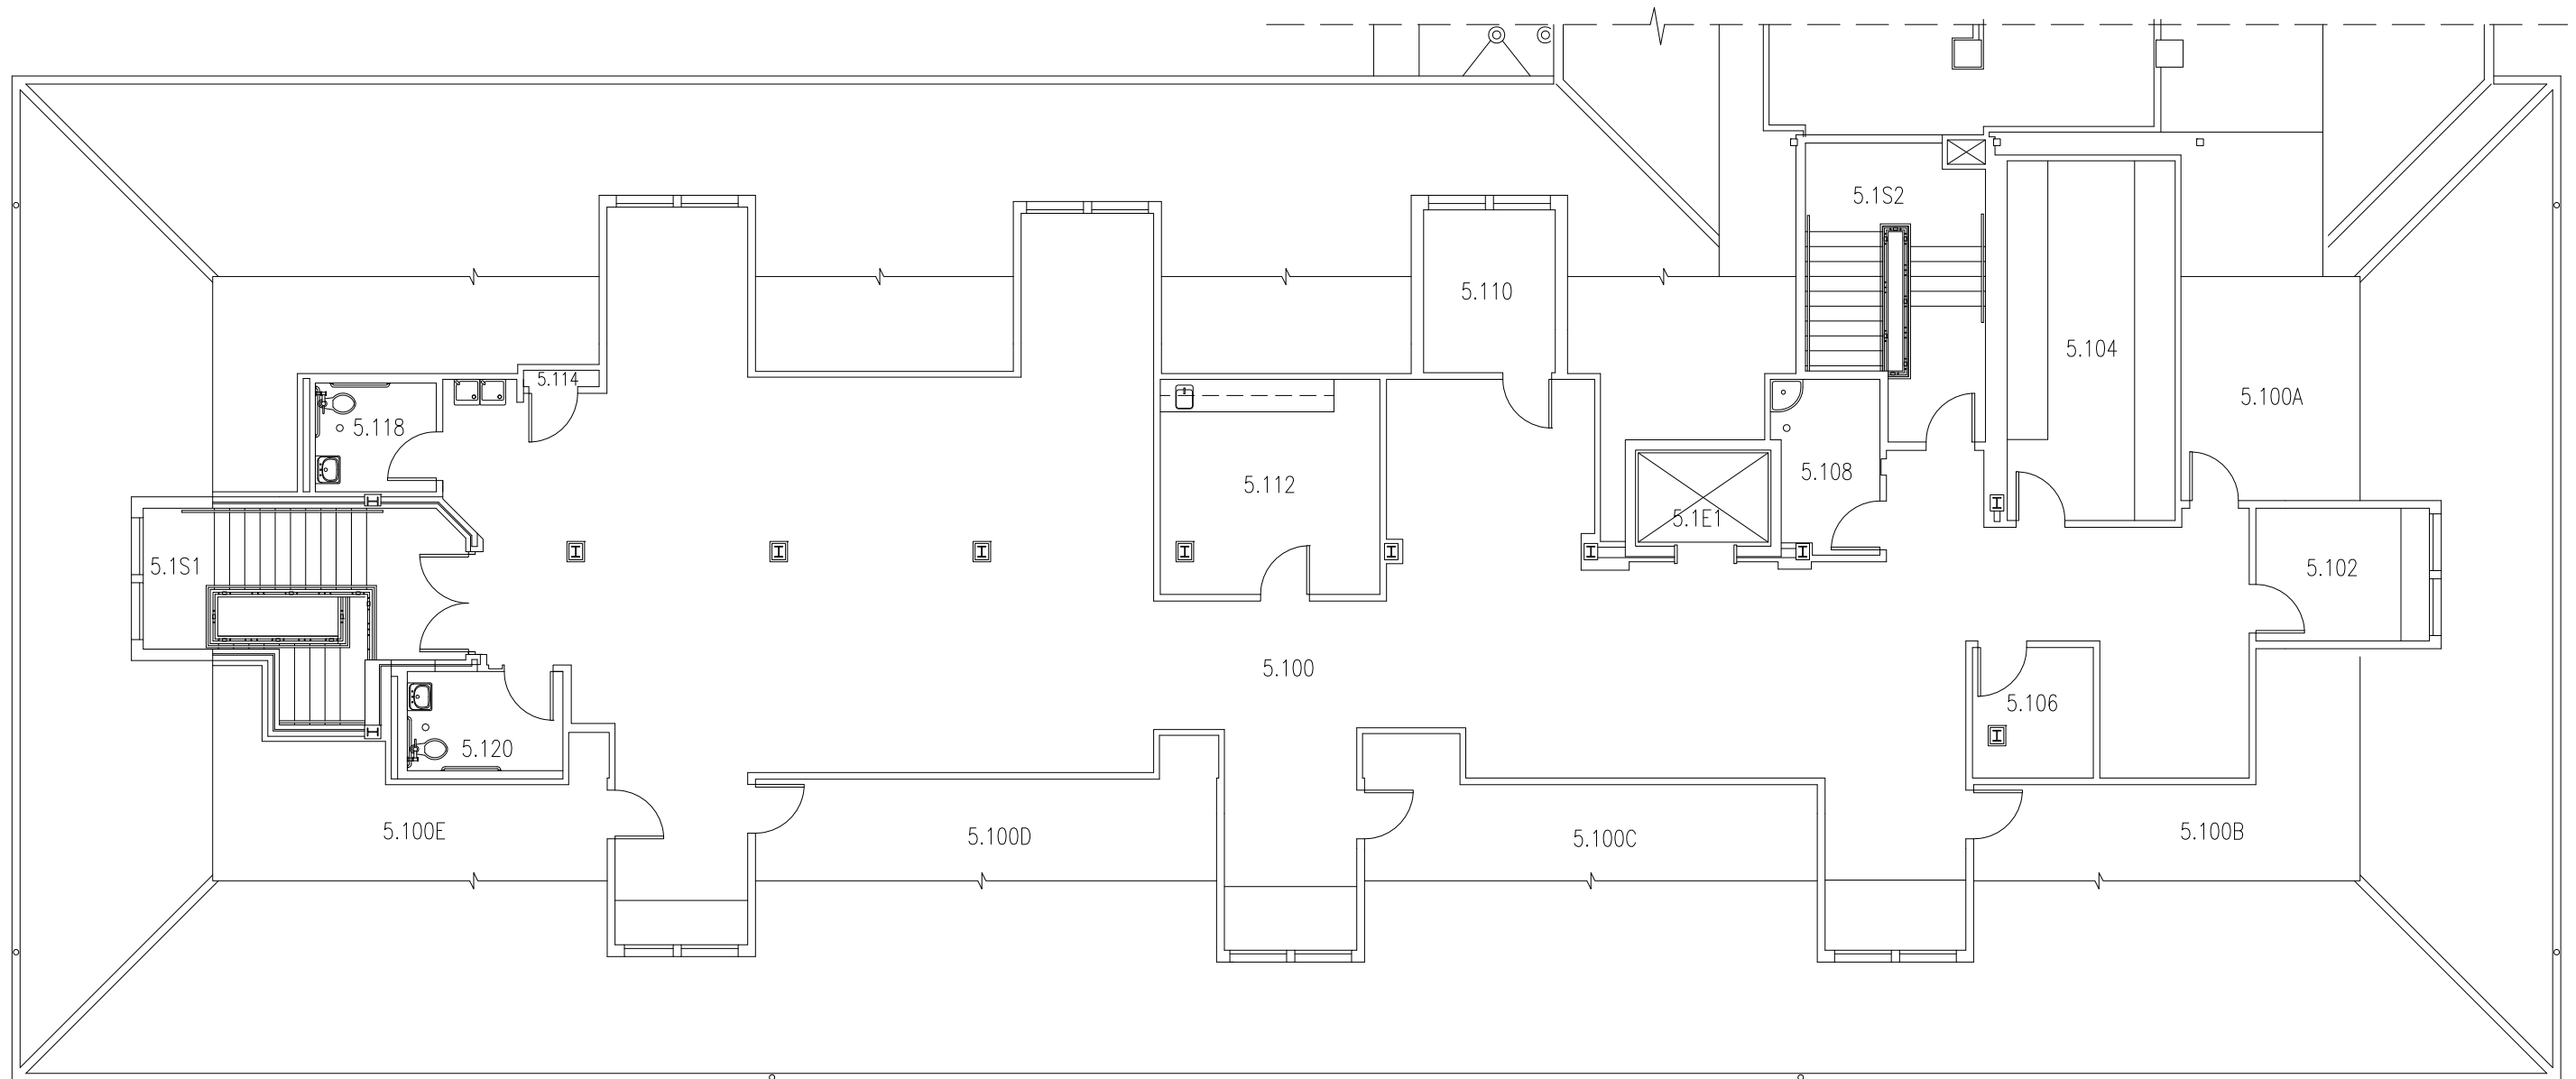

The University of Texas at Austin
 space@austin.utexas.edu

BENEDICT HALL
 BEN (0081)
 FLOOR: FIRST (01)

DATE: 1/1/2016
 SCALE: 3/32"=1'

The University of Texas at Austin
 LIS@austin.utexas.edu

BENEDICT HALL
 BEN (0081)
 FLOOR: SECOND (02)

DATE: 6/2/2014
 SCALE: 3/32"=1'

The University of Texas at Austin
 LIS@austin.utexas.edu

BENEDICT HALL
 BEN (0081)
 FLOOR: THIRD (03)

DATE: 6/2/2014
 SCALE: 3/32"=1'

The University of Texas at Austin
 LIS@austin.utexas.edu

BENEDICT HALL
 BEN (0081)
 FLOOR: FIFTH (05)

DATE: 6/19/2017
 SCALE: 3/32"=1'

The University of Texas at Austin
space@austin.utexas.edu

BENEDICT HALL
BEN (0081)
FLOOR: ROOF

DATE: 6/2/2014
SCALE: 3/32"=1'