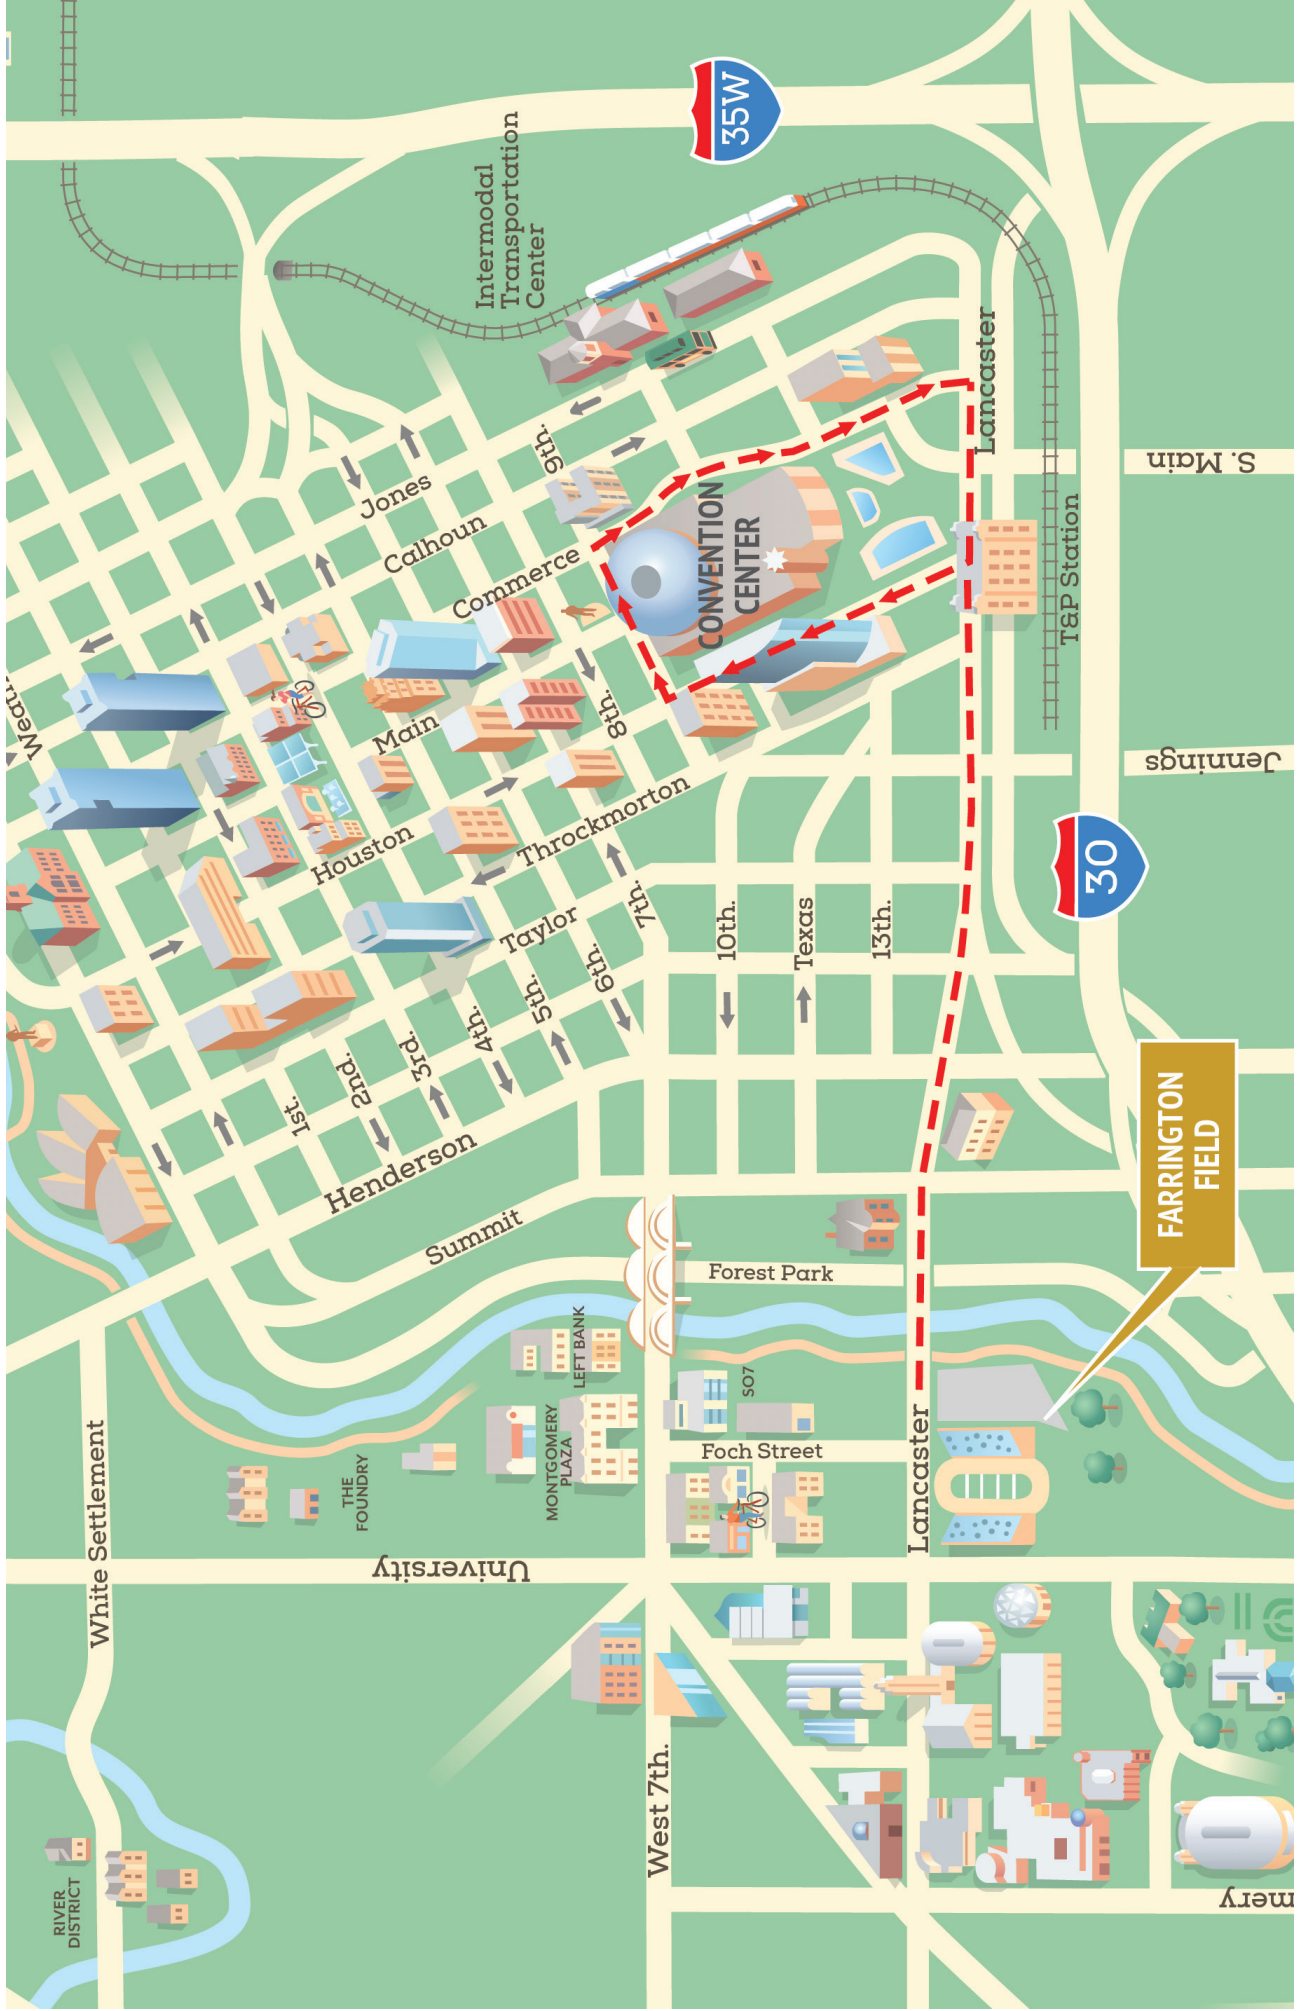

Thursday Parking ONLY!

All drop offs on Houston ONLY!

UIL BUS MAP – FARRINGTON FIELD