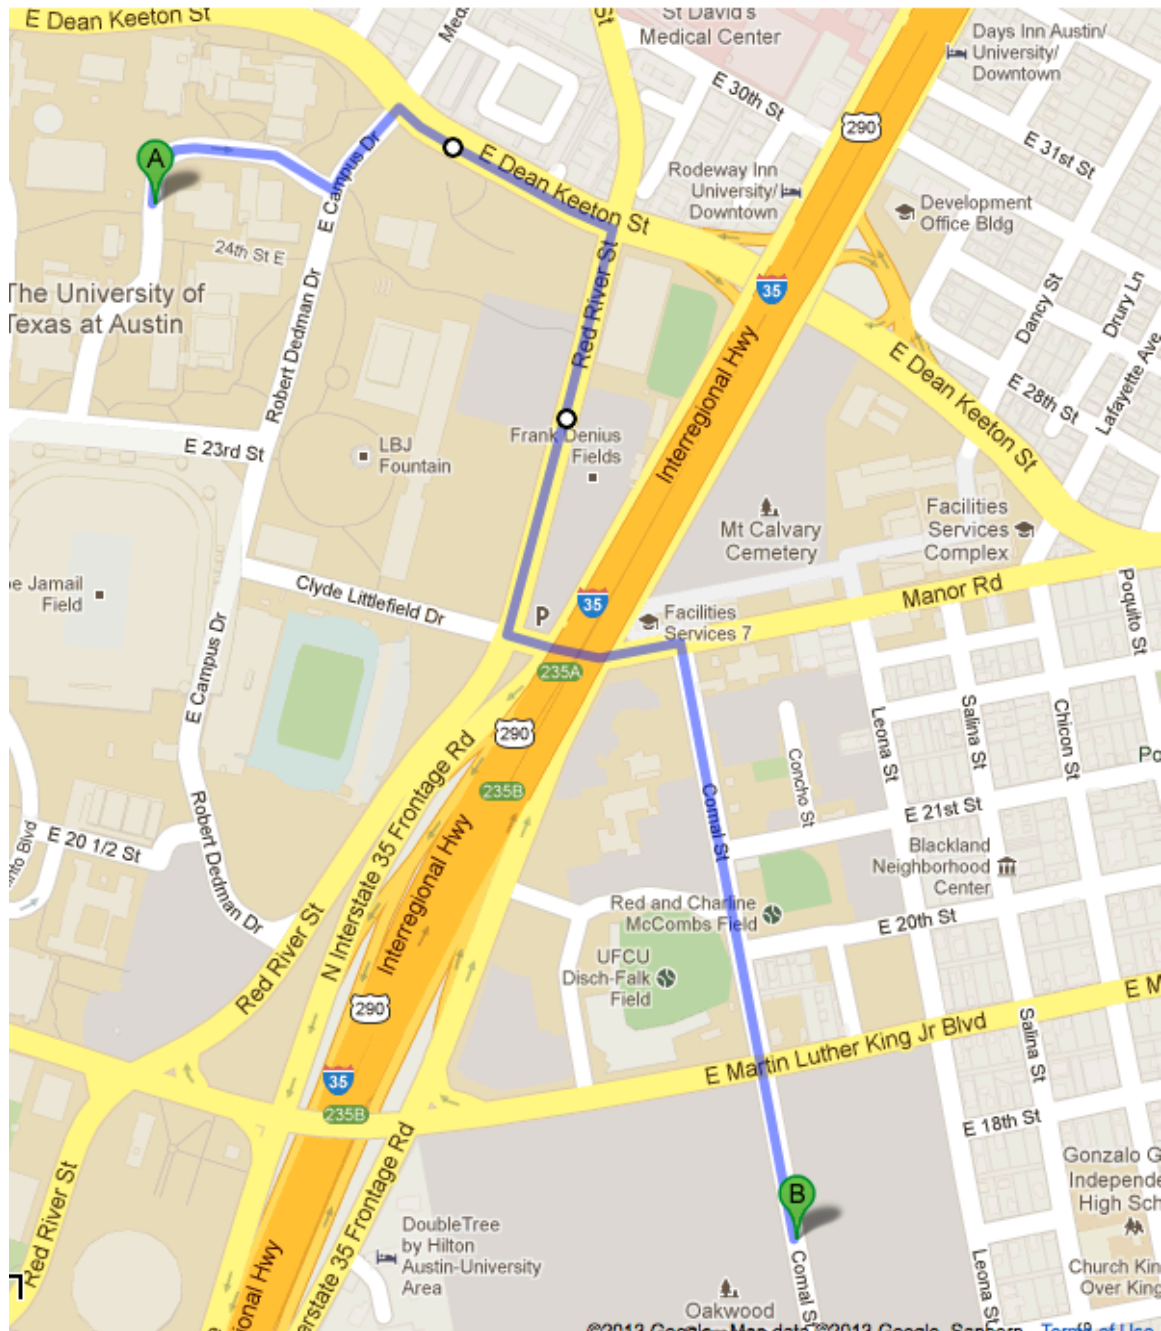

UIL STATE WIND ENSEMBLE FESTIVAL

Directions to 7 ca U'GH' – Bus Parking

South of MLK Blvd.