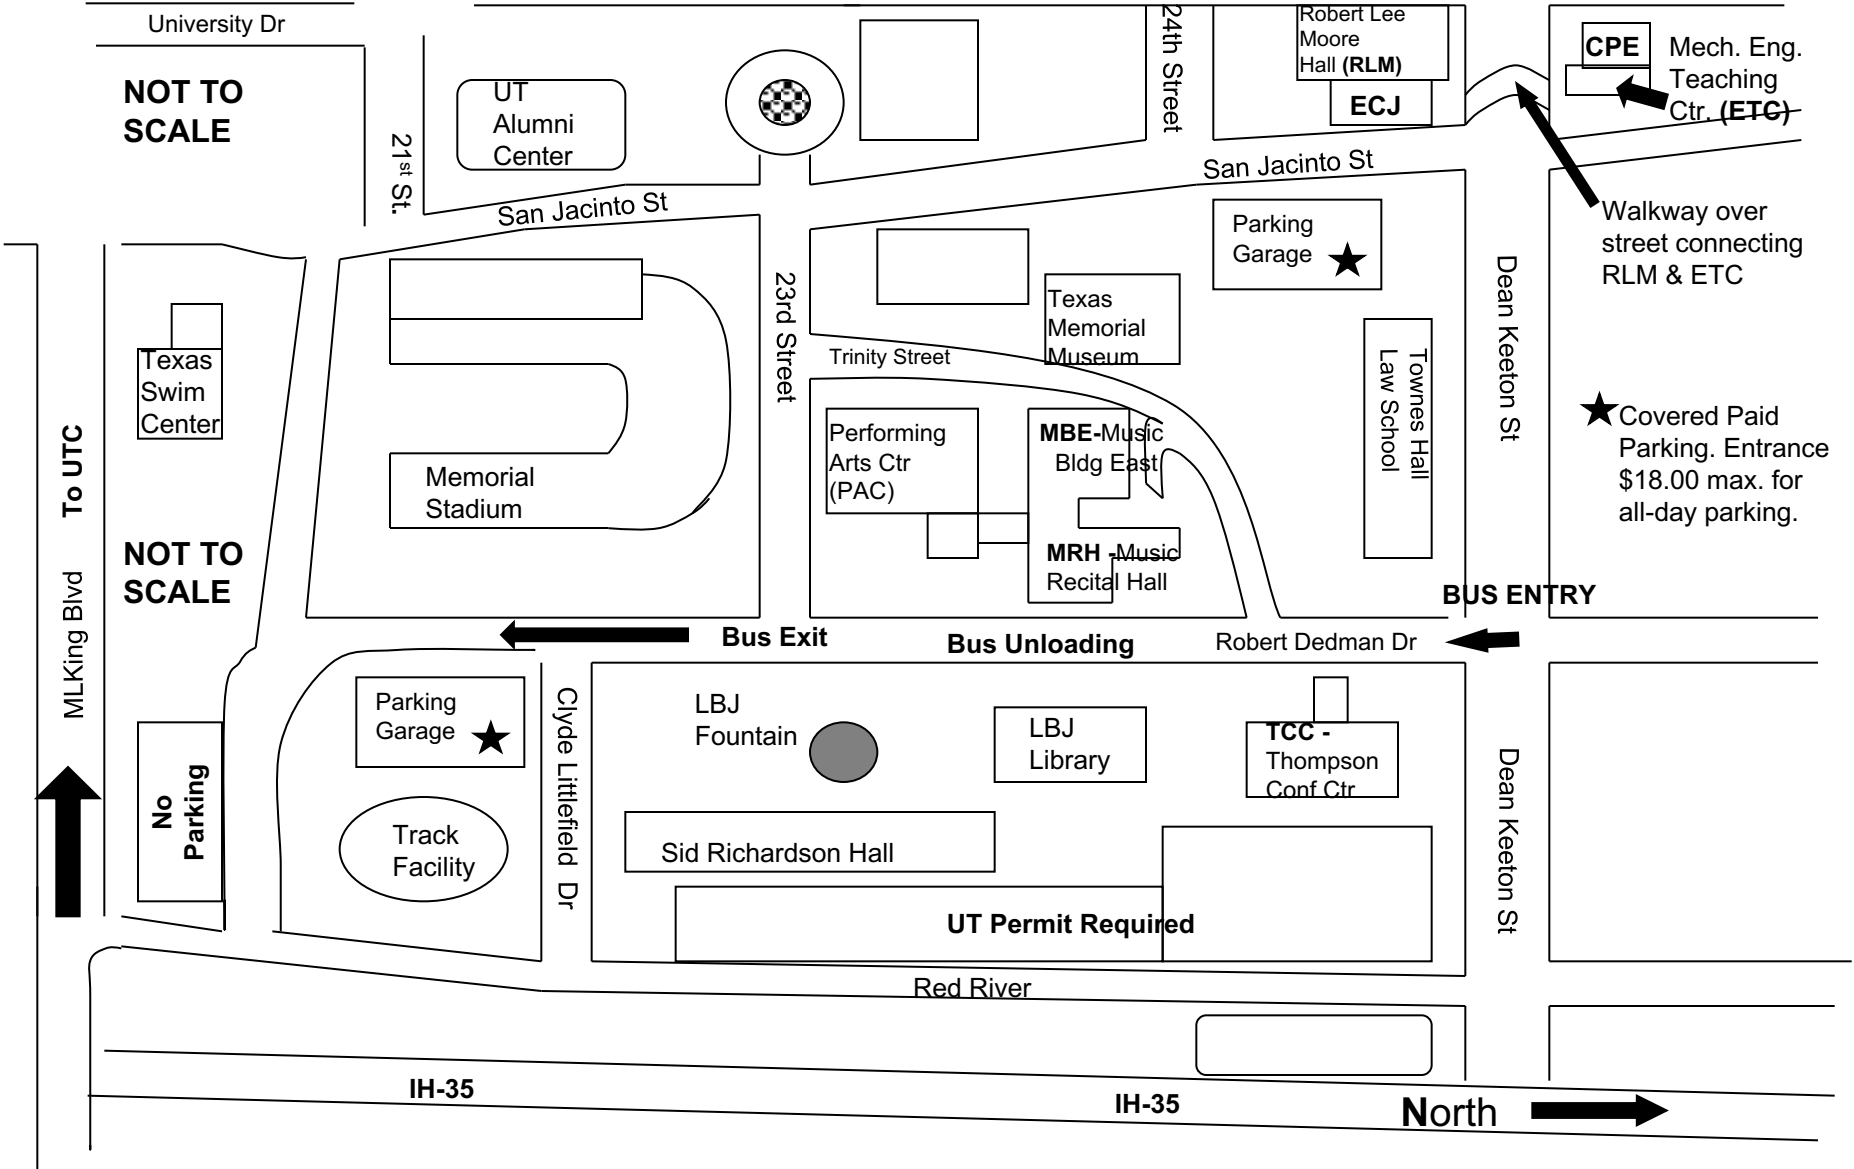

UTC - Teaching

**Bus Unloading for Choir – See TSSEC Vocal Drop-off Map**

The University of Texas at Austin - TSSEC

**NOT TO SCALE**

**NOT TO SCALE**

Walkway over street connecting RLM & ETC

★ Covered Paid Parking. Entrance \$18.00 max. for all-day parking.

**BUS ENTRY**

**Bus Exit**

**Bus Unloading**

**North**