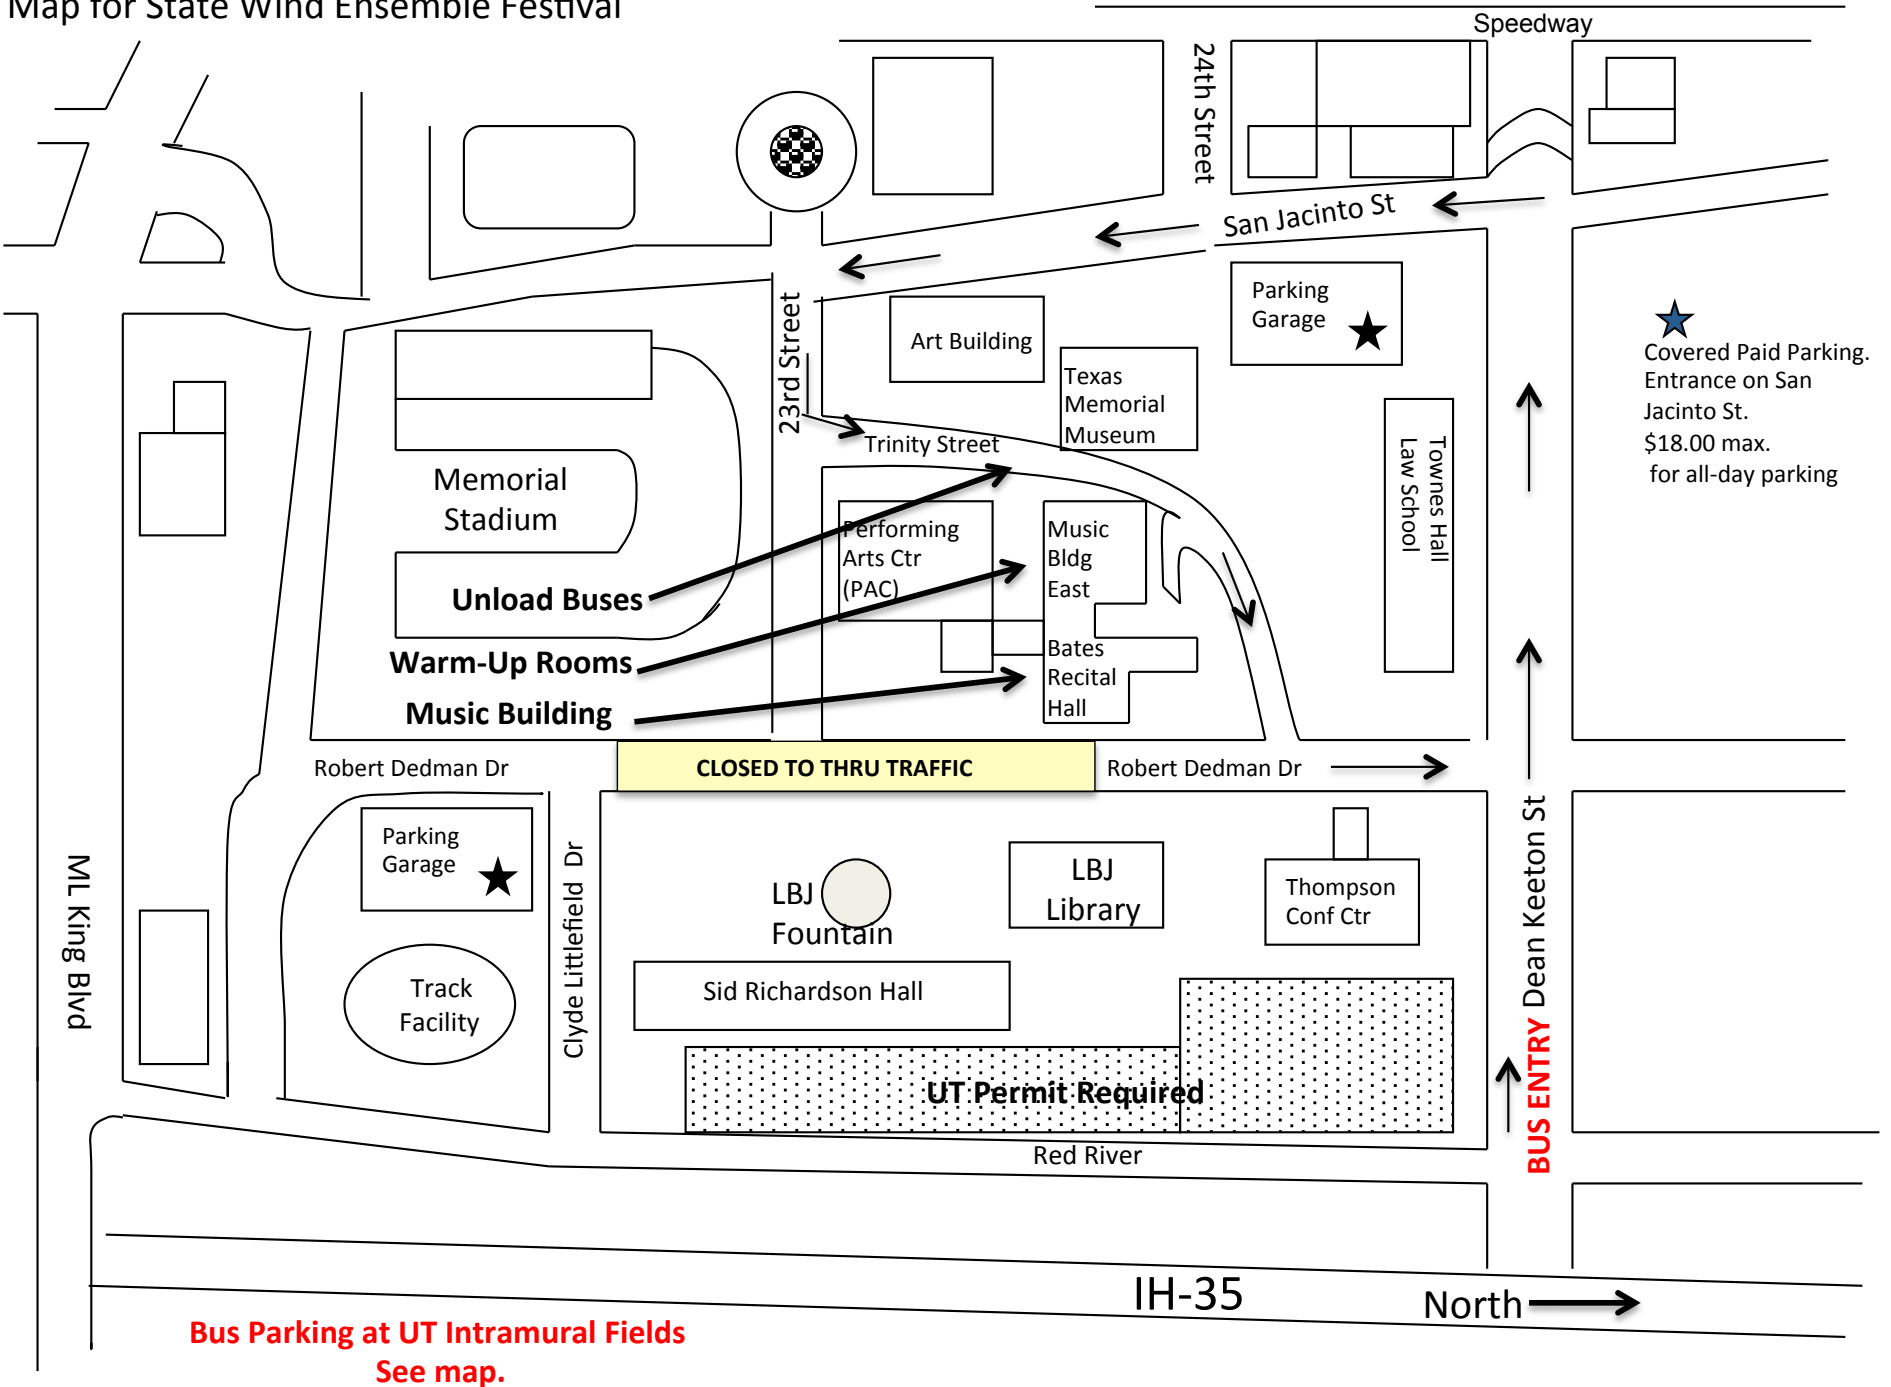

The University of Texas at Austin Map for State Wind Ensemble Festival

**Bus Parking at UT Intramural Fields
See map.**