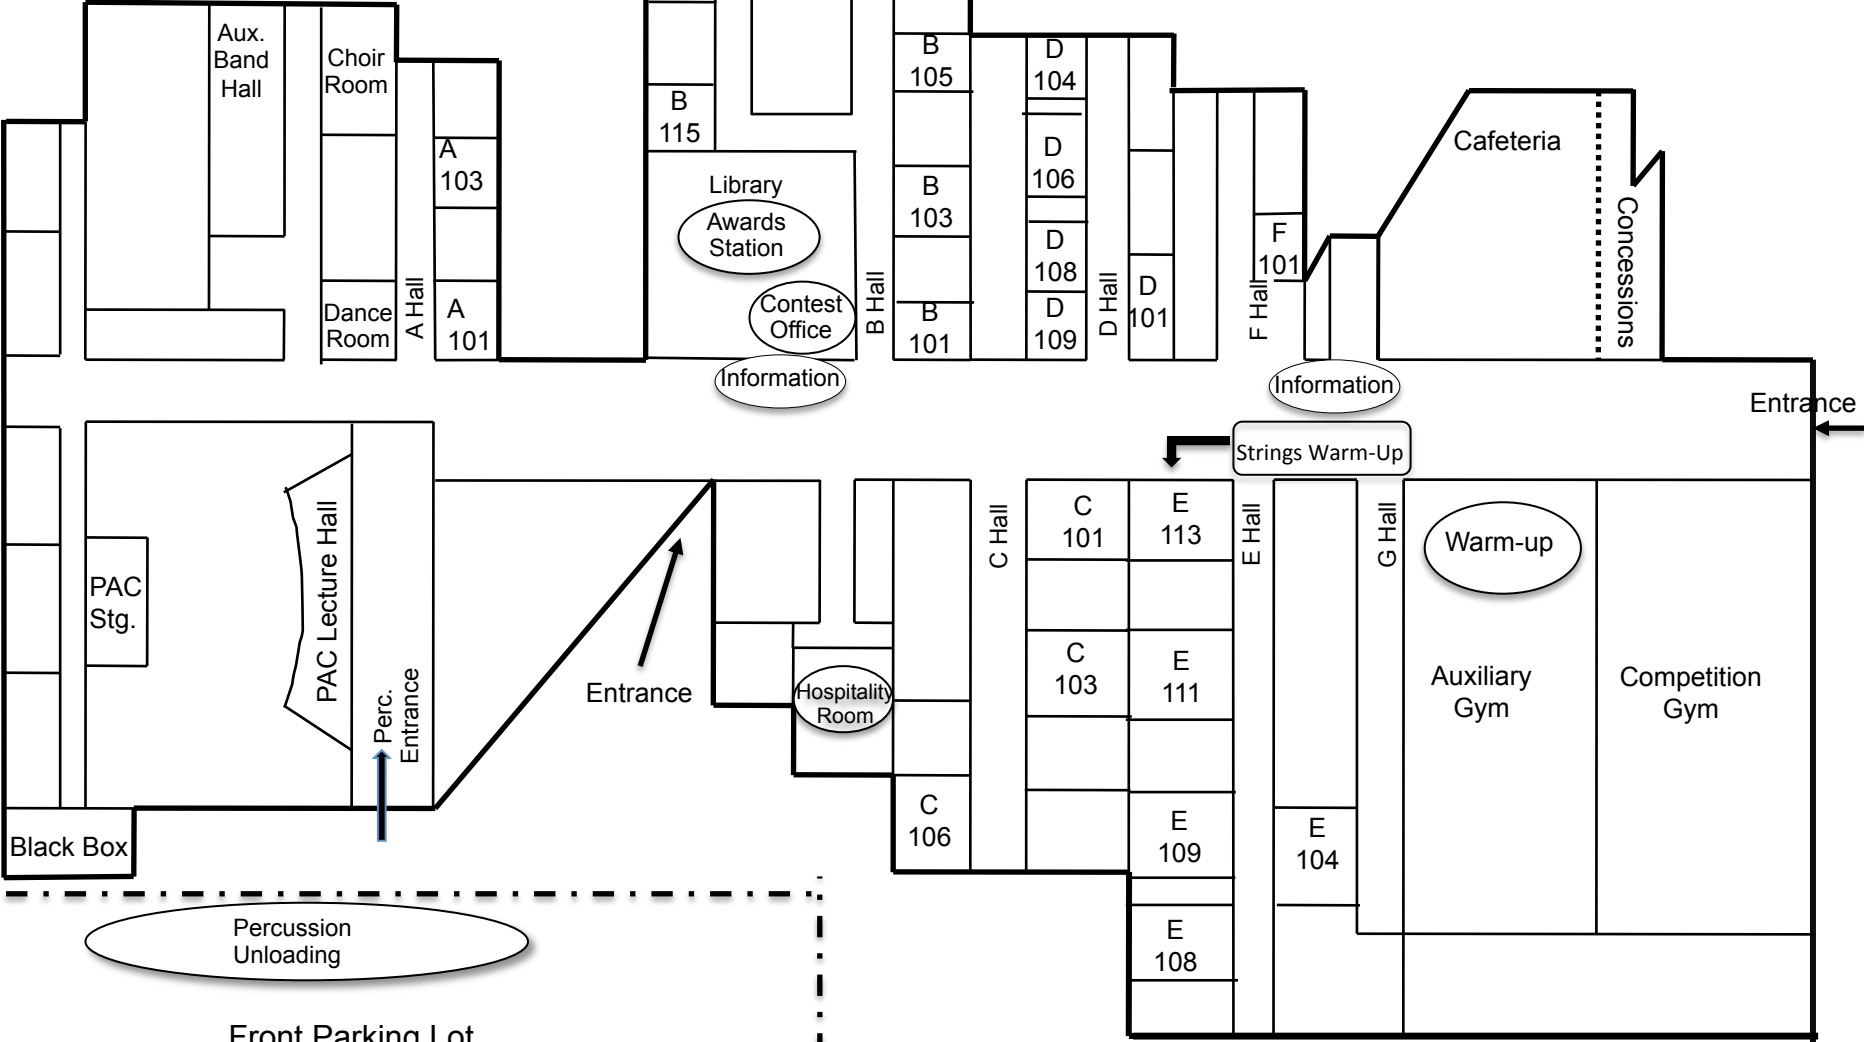

**TSSEC 2015- Hendrickson High School
Location Map**

2015 TSSEC – Hendrickson HS
Access Map

2015 TSSEC – Hendrickson HS
PERCUSSION VEHICLE Access Map

----- Follow Route

2015 TSSEC – Hendrickson HS
Judge's Room Location

↑ Vocal & Twirling at
Kelly Lane Middle School

Percussion Unloading

Front Parking Lot

Parking Lot

2015 TSSEC – Kelly Lane MS
Judge's Room Location