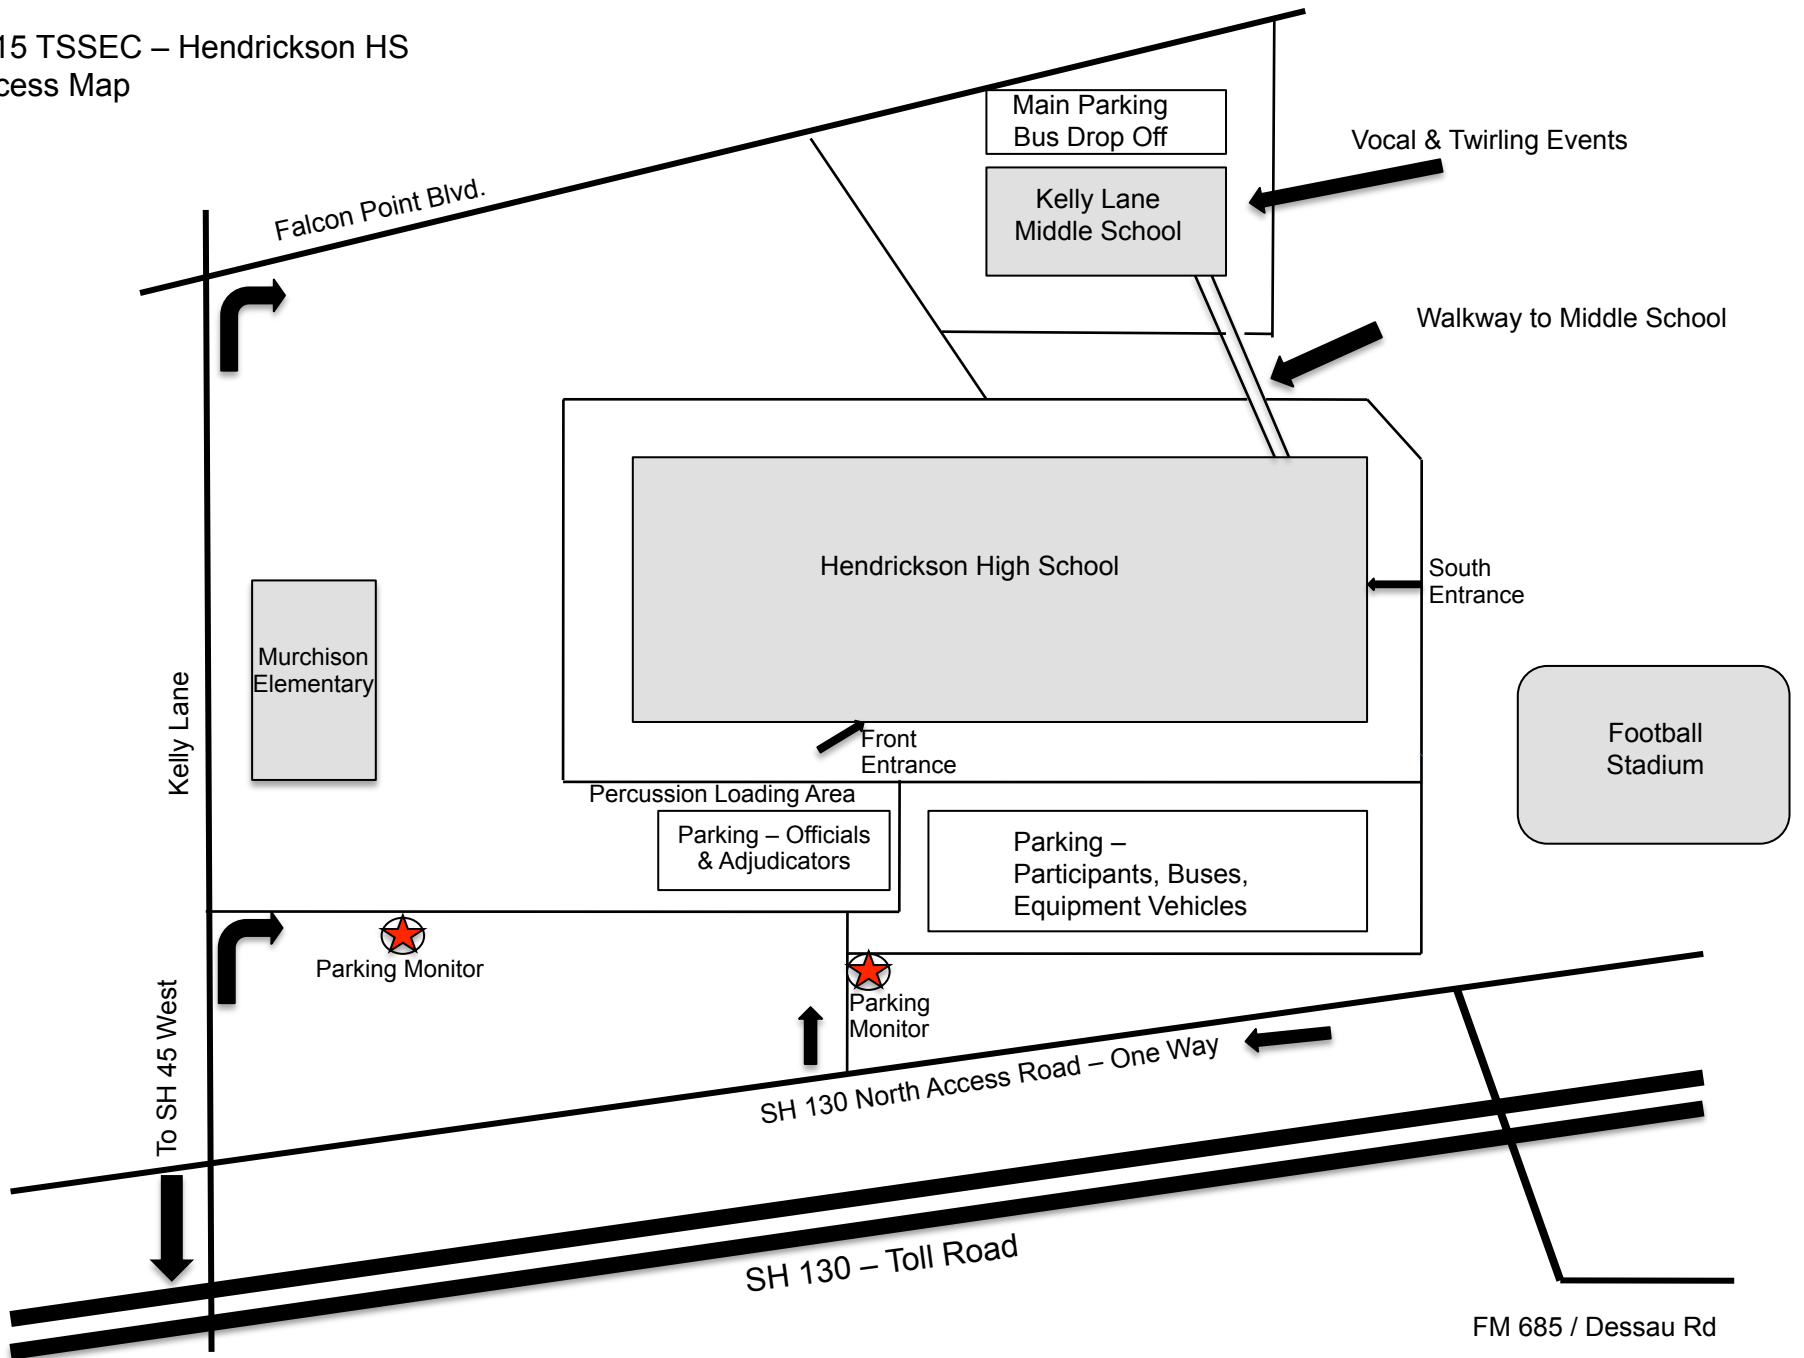

**TSSEC 2015- Hendrickson High School
Location Map**

2015 TSSEC – Hendrickson HS
Access Map

2015 TSSEC – Hendrickson HS
PERCUSSION VEHICLE Access Map

----- Follow Route

2015 TSSEC – Hendrickson HS
Judge's Room Location

↑ Vocal & Twirling at
Kelly Lane Middle School

Percussion Unloading

Front Parking Lot

Parking Lot

2015 TSSEC – Kelly Lane MS
Judge's Room Location