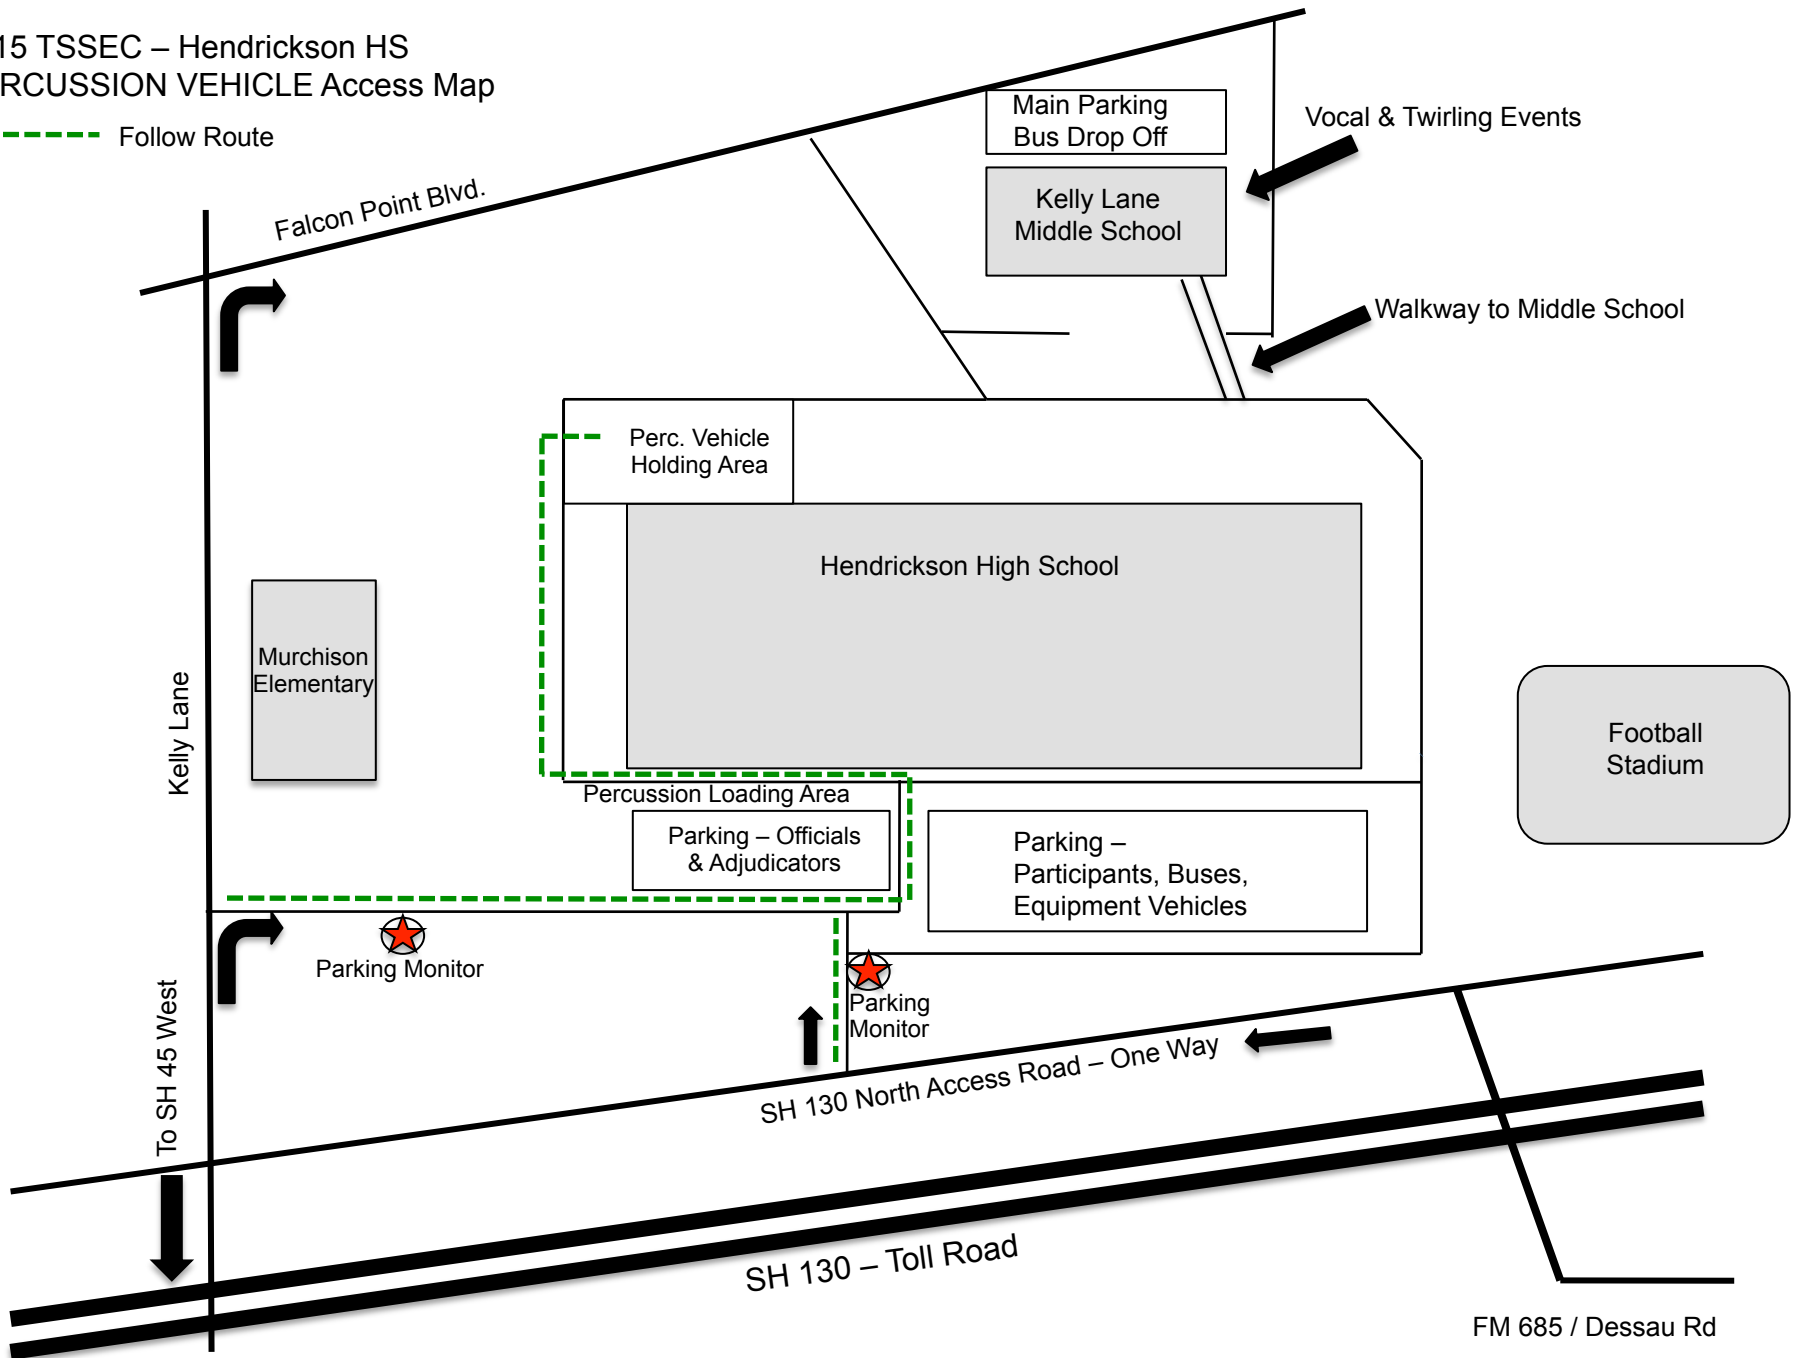

**TSSEC 2015- Hendrickson High School
Location Map**

2015 TSSEC – Hendrickson HS
Access Map

2015 TSSEC – Hendrickson HS
PERCUSSION VEHICLE Access Map

----- Follow Route

2015 TSSEC – Hendrickson HS
Judge's Room Location

↑ Vocal & Twirling at
Kelly Lane Middle School

Percussion Unloading

Front Parking Lot

Parking Lot

2015 TSSEC – Kelly Lane MS
Judge's Room Location