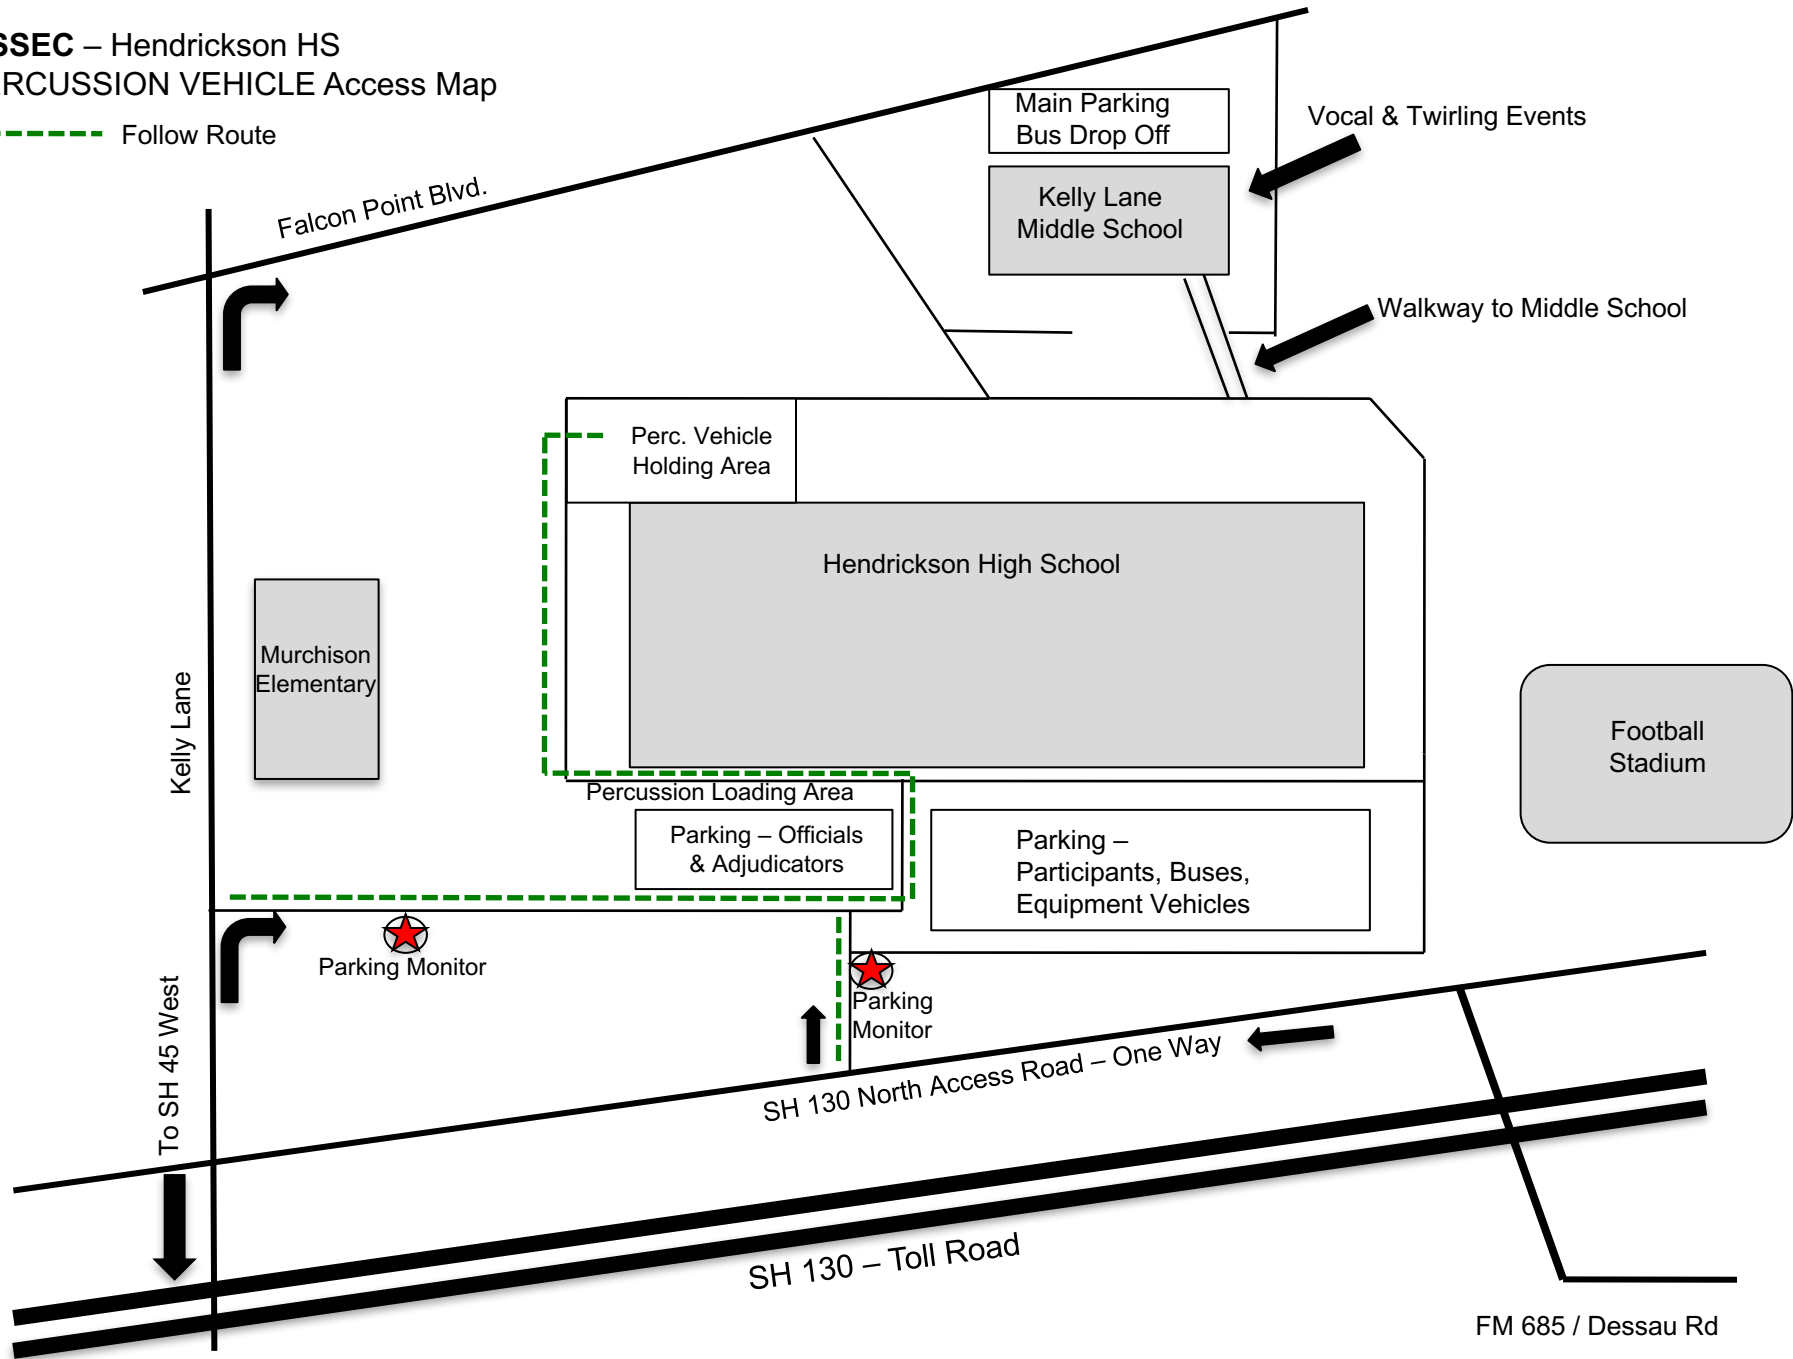

TSSEC – Hendrickson High School
Location Map

TSSEC – Hendrickson HS
Access Map

Kelly Lane

Murchison Elementary

Hendrickson High School

Main Parking
Bus Drop Off

Kelly Lane
Middle School

Vocal, String & 1A – 4A
Twirling Events

Walkway to Middle School

5A & 6A Twirling Events
South Entrance

Football Stadium

Parking – Officials
& Adjudicators

Parking –
Participants, Buses,
Equipment Vehicles

Percussion Loading Area

Front
Entrance

Parking Monitor

Parking Monitor

SH 130 North Access Road – One Way

SH 130 – Toll Road

FM 685 / Dessau Rd

To SH 45 West

TSSEC – Hendrickson HS
PERCUSSION VEHICLE Access Map

--- Follow Route

TSSEC – Hendrickson HS
Judge's Room Location

↑ Vocal, Strings & 1A-4A Twirling at Kelly Lane Middle School

Parking Lot

TSSEC – Kelly Lane MS
Judge's Room Location