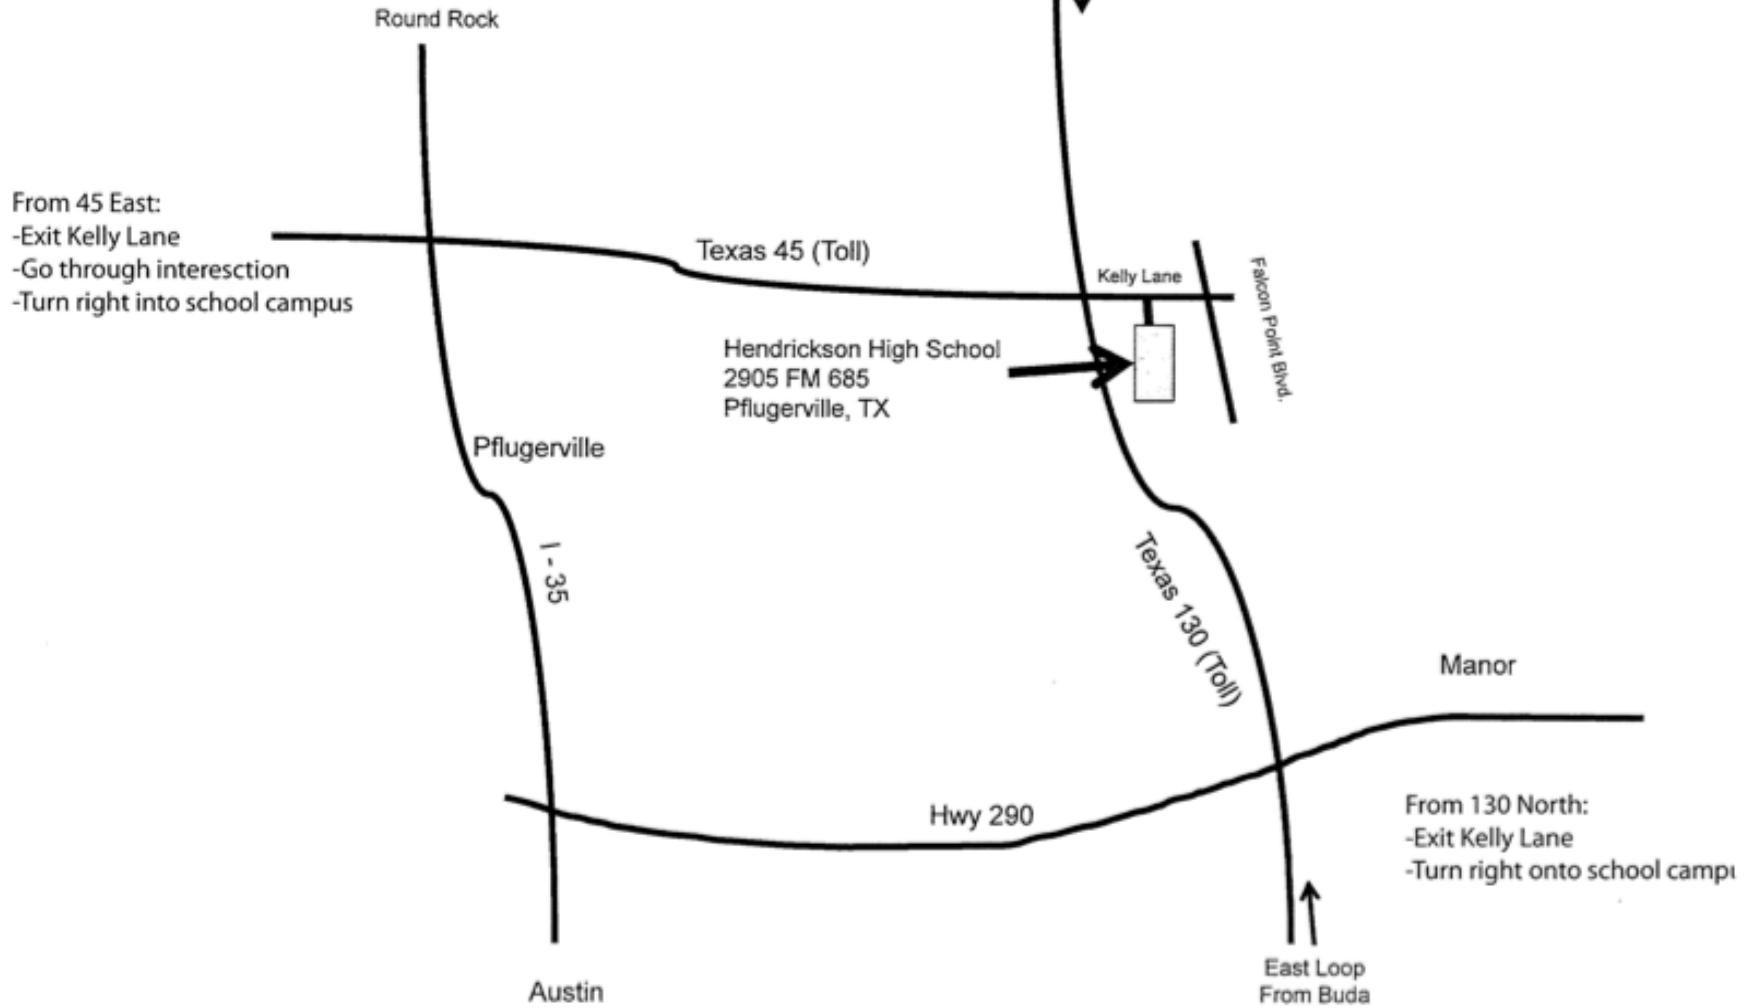

TSSEC – Hendrickson High School
Location Map

TSSEC – Hendrickson HS
Access Map

Kelly Lane

Murchison Elementary

Hendrickson High School

Main Parking
Bus Drop Off

Kelly Lane
Middle School

Vocal, String & 1A – 4A
Twirling Events

Walkway to Middle School

5A & 6A Twirling Events
South Entrance

Football Stadium

Parking – Officials
& Adjudicators

Parking –
Participants, Buses,
Equipment Vehicles

Percussion Loading Area

Front
Entrance

Parking Monitor

Parking Monitor

SH 130 North Access Road – One Way

SH 130 – Toll Road

FM 685 / Dessau Rd

To SH 45 West

TSSEC – Hendrickson HS
PERCUSSION VEHICLE Access Map

--- Follow Route

TSSEC – Hendrickson HS
Judge's Room Location

↑ Vocal, Strings & 1A-4A Twirling at Kelly Lane Middle School

Parking Lot

TSSEC – Kelly Lane MS
Judge's Room Location