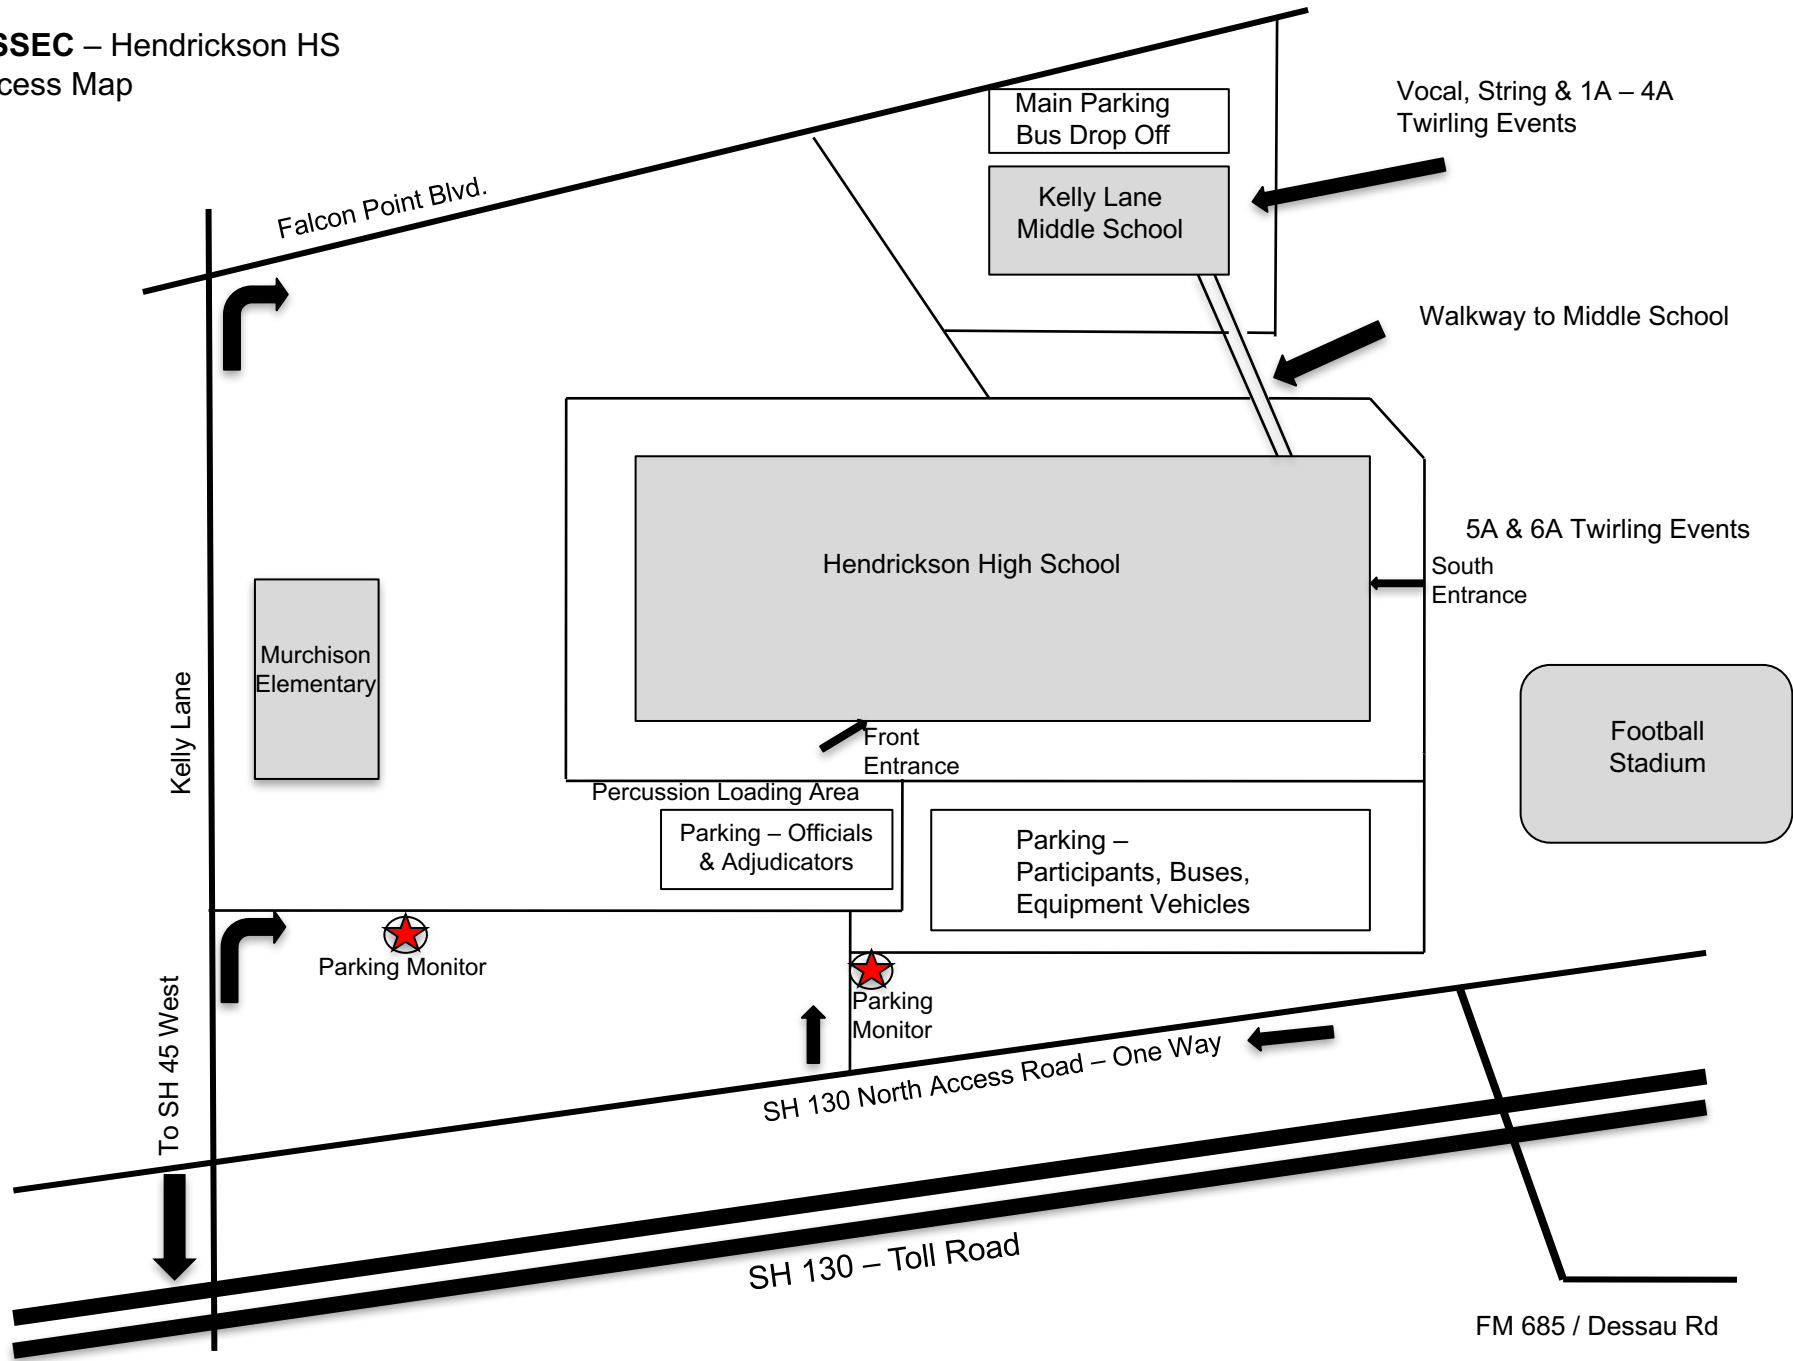

TSSEC – Hendrickson High School
Location Map

TSSEC – Hendrickson HS
Access Map

Kelly Lane

Murchison Elementary

Hendrickson High School

Main Parking
Bus Drop Off

Kelly Lane
Middle School

Vocal, String & 1A – 4A
Twirling Events

Walkway to Middle School

5A & 6A Twirling Events
South Entrance

Football Stadium

Parking – Officials
& Adjudicators

Parking –
Participants, Buses,
Equipment Vehicles

Percussion Loading Area

Front
Entrance

Parking Monitor

Parking Monitor

SH 130 North Access Road – One Way

SH 130 – Toll Road

FM 685 / Dessau Rd

To SH 45 West

TSSEC – Hendrickson HS
PERCUSSION VEHICLE Access Map

--- Follow Route

TSSEC – Hendrickson HS
Judge's Room Location

↑ Vocal, Strings & 1A-4A Twirling at Kelly Lane Middle School

Parking Lot

TSSEC – Kelly Lane MS
Judge's Room Location