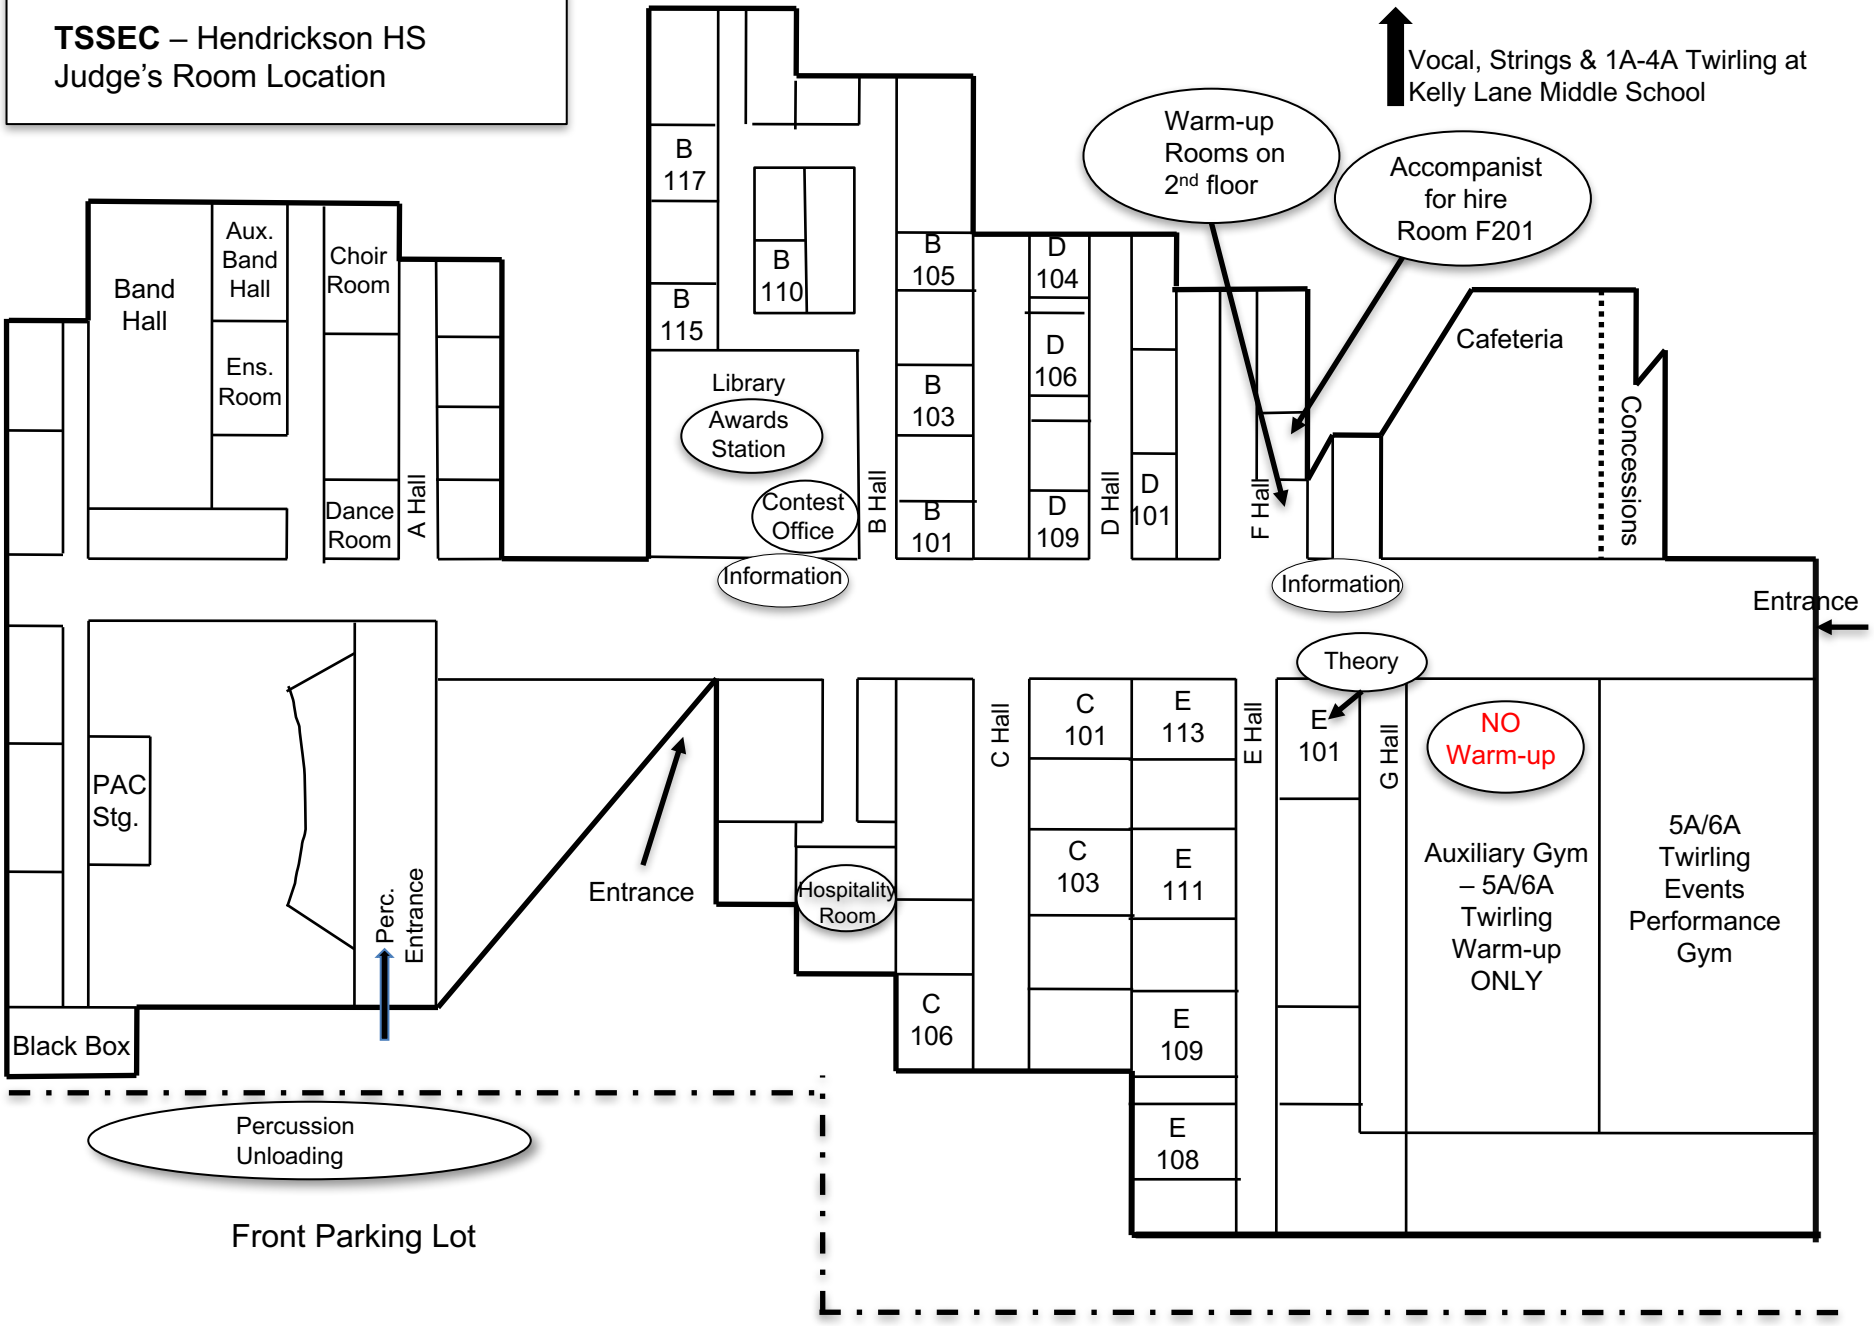

Walkway to Middle School

5A & 6A Twirling Events
South Entrance

Football Stadium

Parking – Officials
& Adjudicators

Parking –
Participants, Buses,
Equipment Vehicles

Percussion Loading Area

Front
Entrance

Parking Monitor

Parking Monitor

SH 130 North Access Road – One Way

SH 130 – Toll Road

FM 685 / Dessau Rd

To SH 45 West

TSSEC – Hendrickson HS
PERCUSSION VEHICLE Access Map

--- Follow Route

TSSEC – Hendrickson HS
Judge's Room Location

↑ Vocal, Strings & 1A-4A Twirling at Kelly Lane Middle School

Parking Lot

TSSEC – Kelly Lane MS
Judge's Room Location