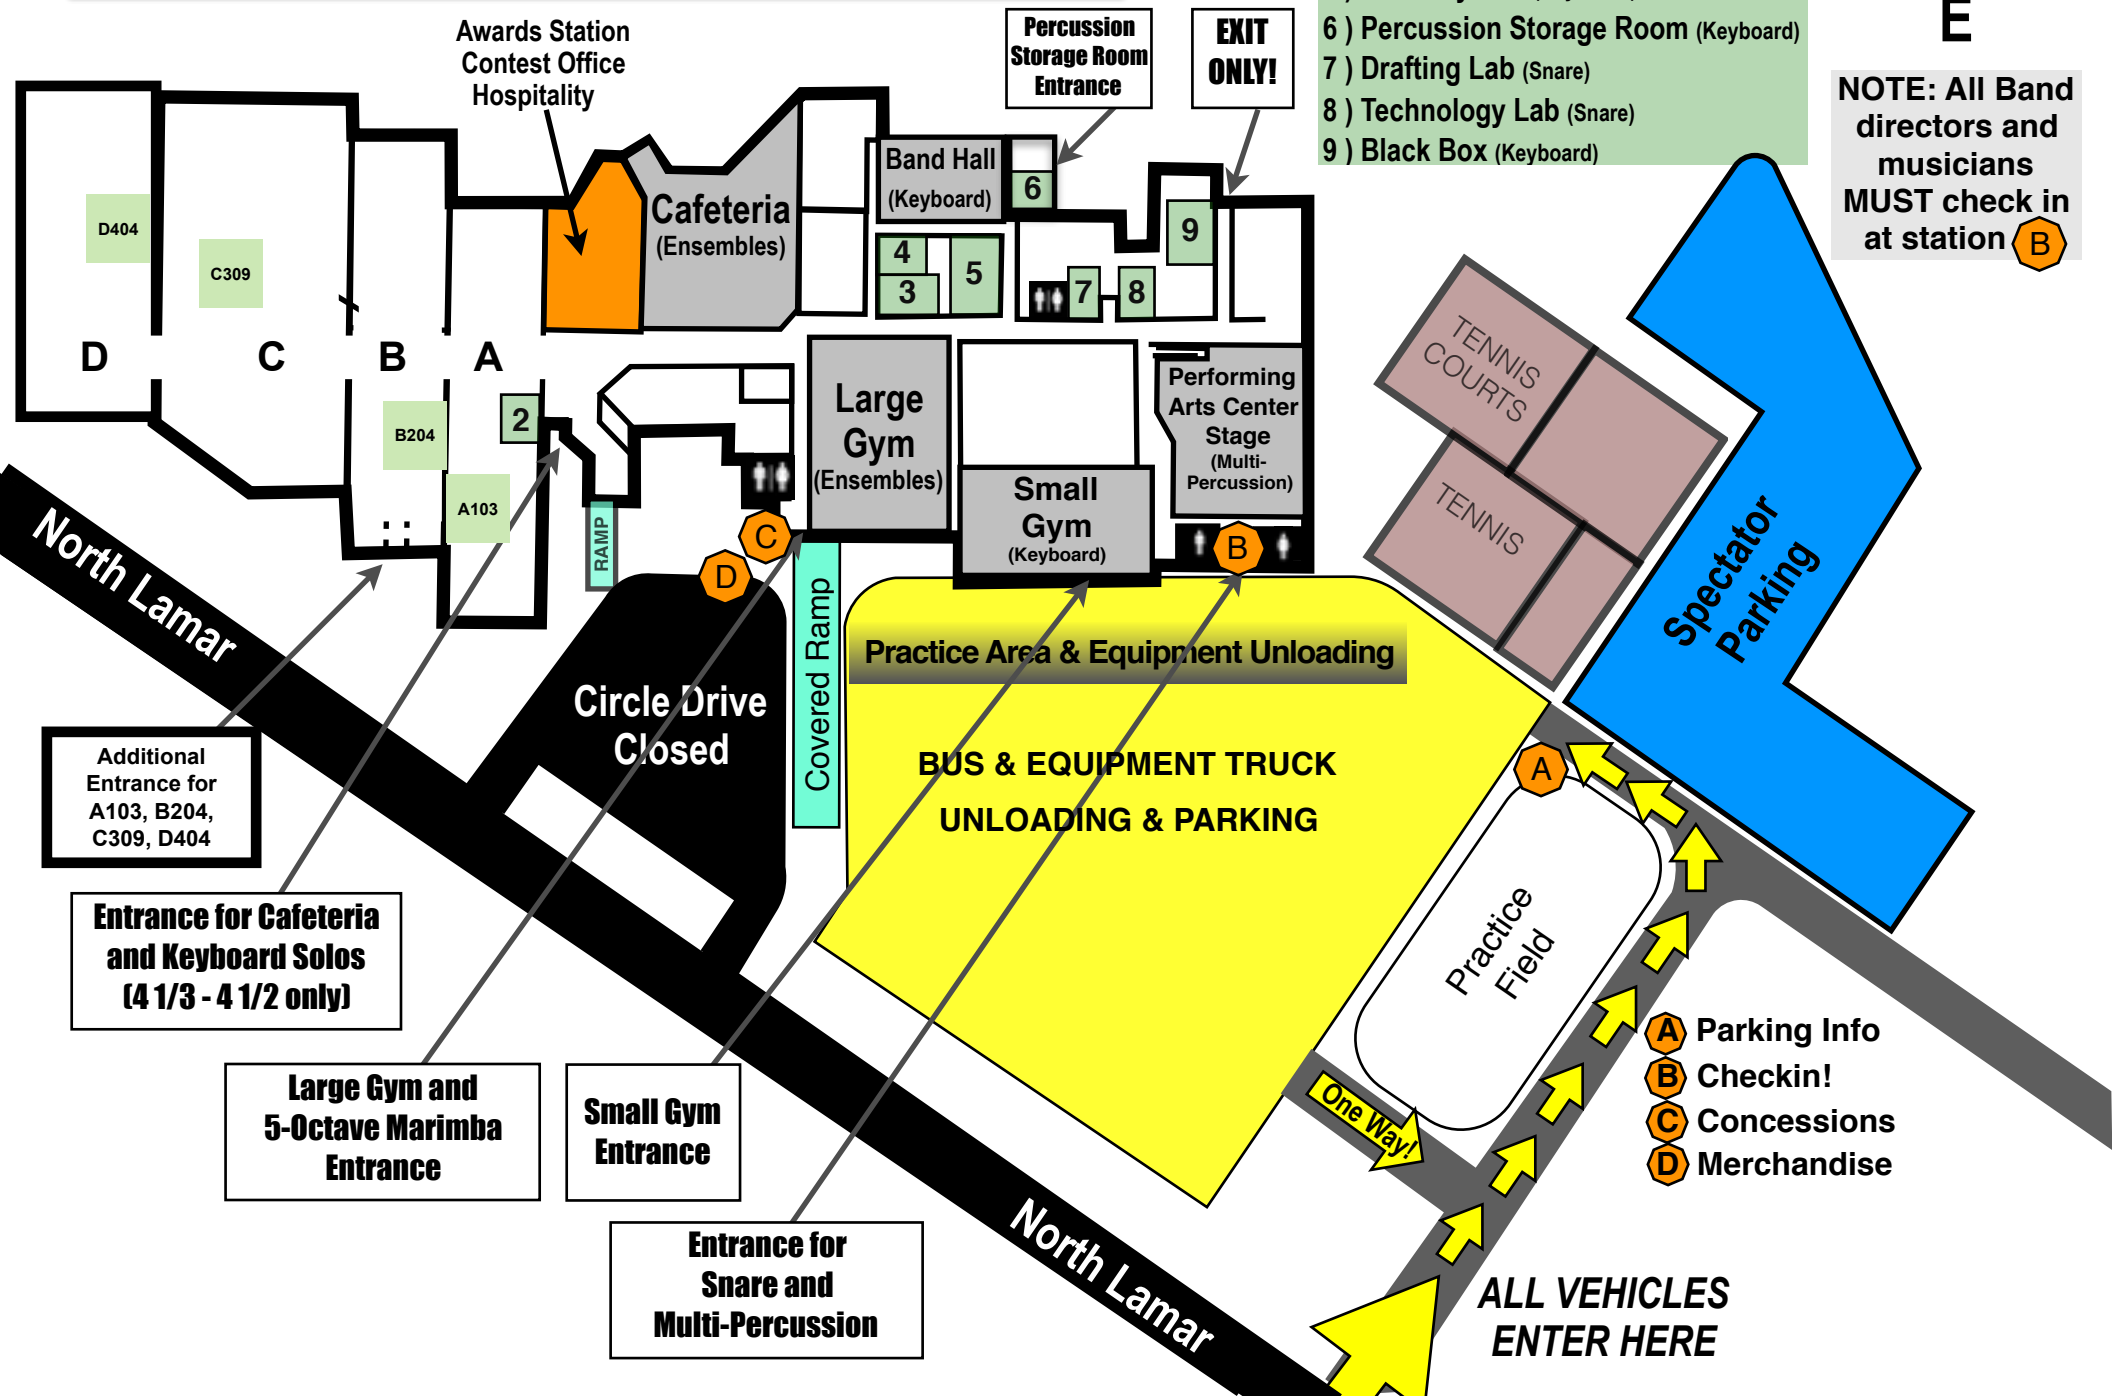

CONNALLY HIGH SCHOOL

13212 N Lamar Blvd, Austin, TX 78753

- 1) Crossroads (Keyboard)
- 2) Counselors Office (Keyboard)
- 3) Choir Room (Keyboard)
- 4) Ensemble Room (Keyboard)
- 5) Auxiliary Hall (Keyboard)
- 6) Percussion Storage Room (Keyboard)
- 7) Drafting Lab (Snare)
- 8) Technology Lab (Snare)
- 9) Black Box (Keyboard)

NOTE: All Band directors and musicians MUST check in at station **B**

Additional Entrance for A103, B204, C309, D404

Entrance for Cafeteria and Keyboard Solos (4 1/3 - 4 1/2 only)

Large Gym and 5-Octave Marimba Entrance

Small Gym Entrance

Entrance for Snare and Multi-Percussion

- A** Parking Info
- B** Checkin!
- C** Concessions
- D** Merchandise